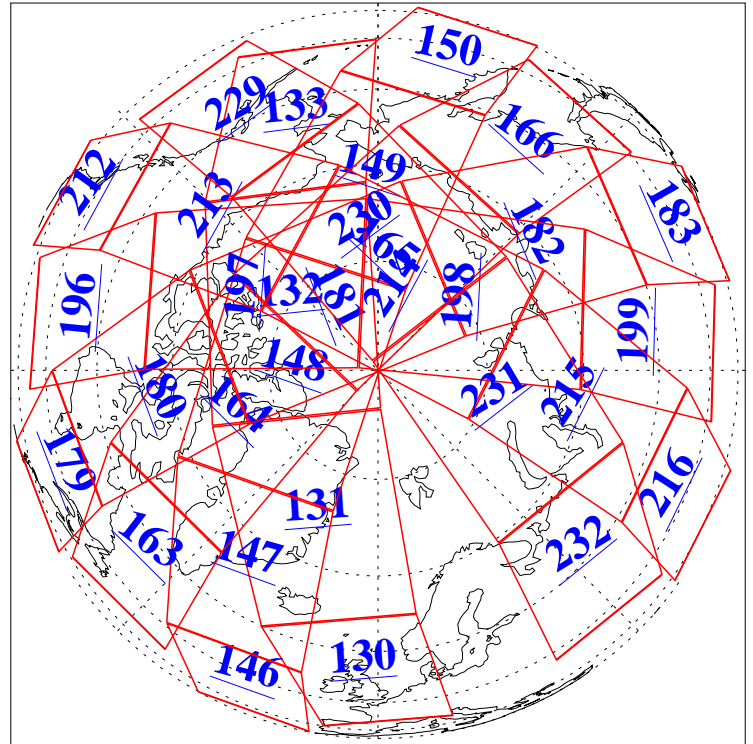

8 Jul 2016
DoY 190
Aqua Day 5179

Ascending Granules

Descending Granules

Legend: AMSU Available, HSB Available, AIRS Available

L1B Availability
 AMSU Granules: 240
 HSB Granules: 0
 AIRS Granules: 234

8 Jul 2016
 DoY 190
 Aqua Day 5179

Northern Hemisphere Granules

Southern Hemisphere Granules

Legend: AMSU Available, HSB Available, AIRS Available