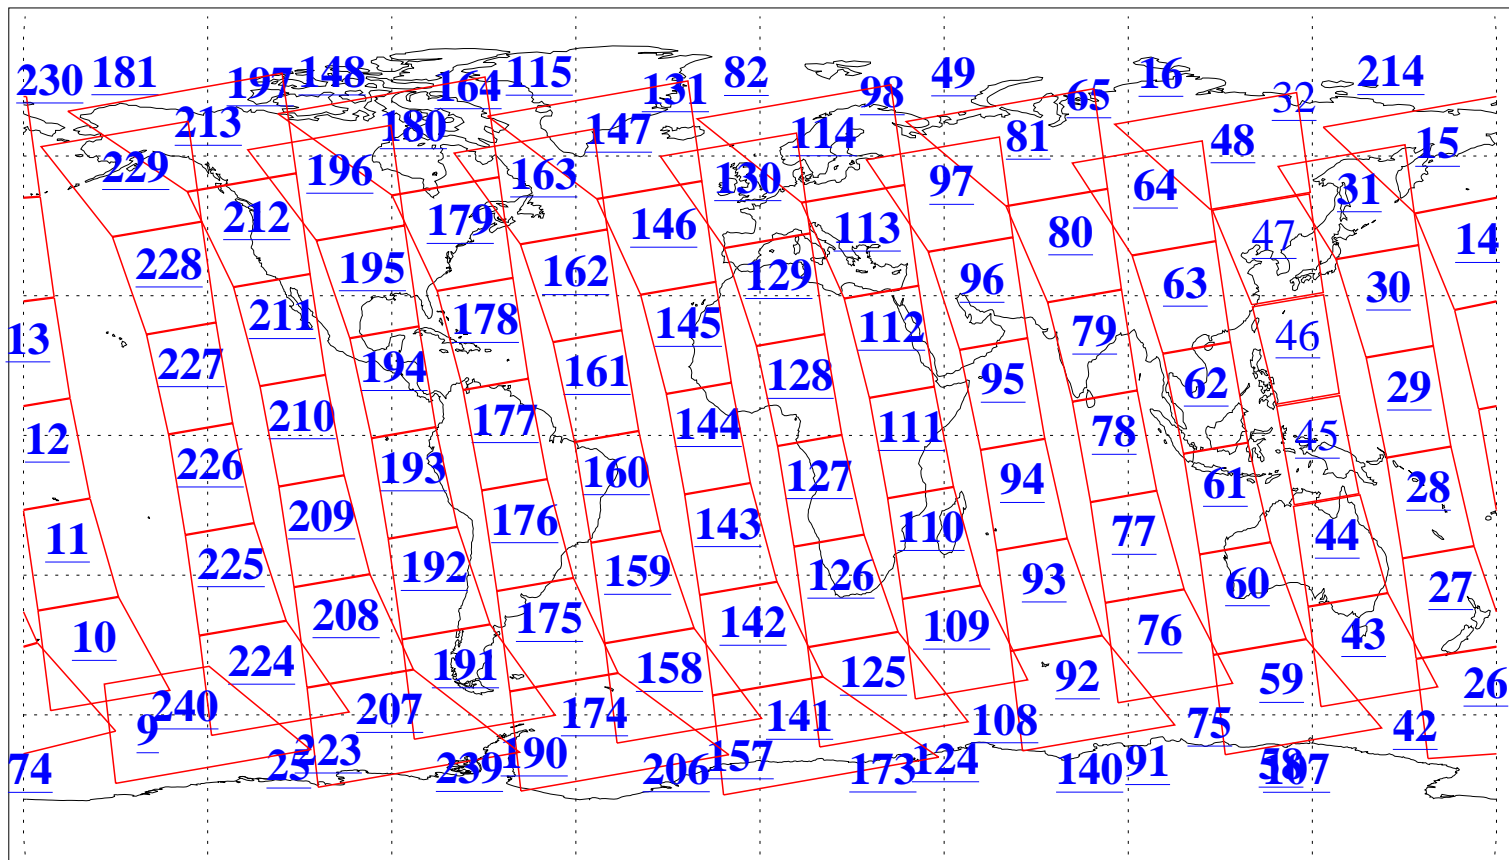

L1B Availability
AMSU Granules: 240
HSB Granules: 0
AIRS Granules: 234

8 Jul 2016
DoY 190
Aqua Day 5179
Granules: 1 to 120

Granules: 121 to 240

Legend: AMSU Available, HSB Available, AIRS Available

L1B Availability
AMSU Granules: 240
HSB Granules: 0
AIRS Granules: 234

8 Jul 2016
DoY 190
Aqua Day 5179

Ascending Granules

Descending Granules

Legend: AMSU Available, HSB Available, AIRS Available

L1B Availability
 AMSU Granules: 240
 HSB Granules: 0
 AIRS Granules: 234

8 Jul 2016
 DoY 190
 Aqua Day 5179

Northern Hemisphere Granules

Southern Hemisphere Granules

Legend: AMSU Available, HSB Available, AIRS Available