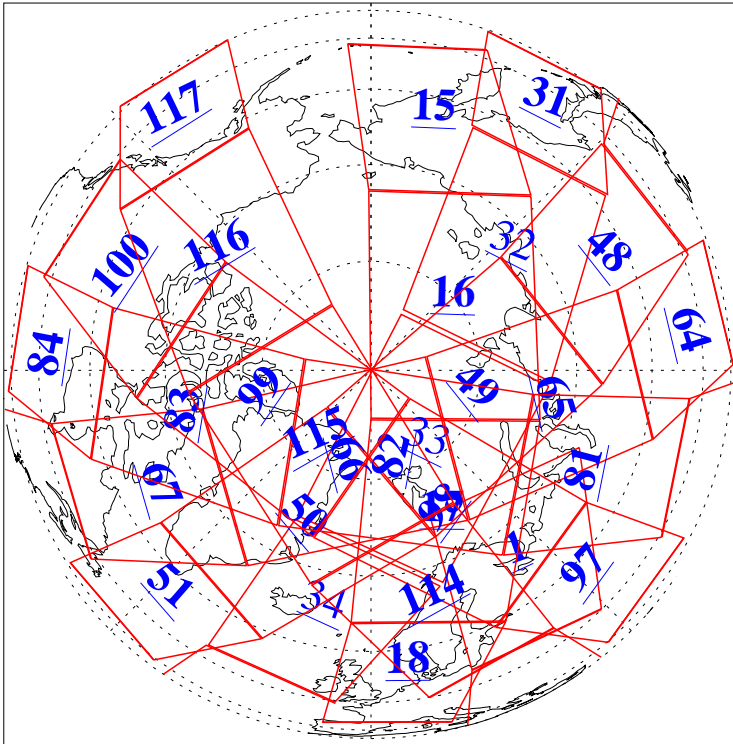

L1B Availability
AMSU Granules: 240
HSB Granules: 0
AIRS Granules: 234

8 Jul 2016
DoY 190
Aqua Day 5179
Granules: 1 to 120

Granules: 121 to 240

Legend: AMSU Available, HSB Available, AIRS Available

L1B Availability
AMSU Granules: 240
HSB Granules: 0
AIRS Granules: 234

8 Jul 2016
DoY 190
Aqua Day 5179

Ascending Granules

Descending Granules

Legend: AMSU Available, HSB Available, AIRS Available

L1B Availability
 AMSU Granules: 240
 HSB Granules: 0
 AIRS Granules: 234

8 Jul 2016
 DoY 190
 Aqua Day 5179

Northern Hemisphere Granules

Southern Hemisphere Granules

Legend: AMSU Available, HSB Available, AIRS Available