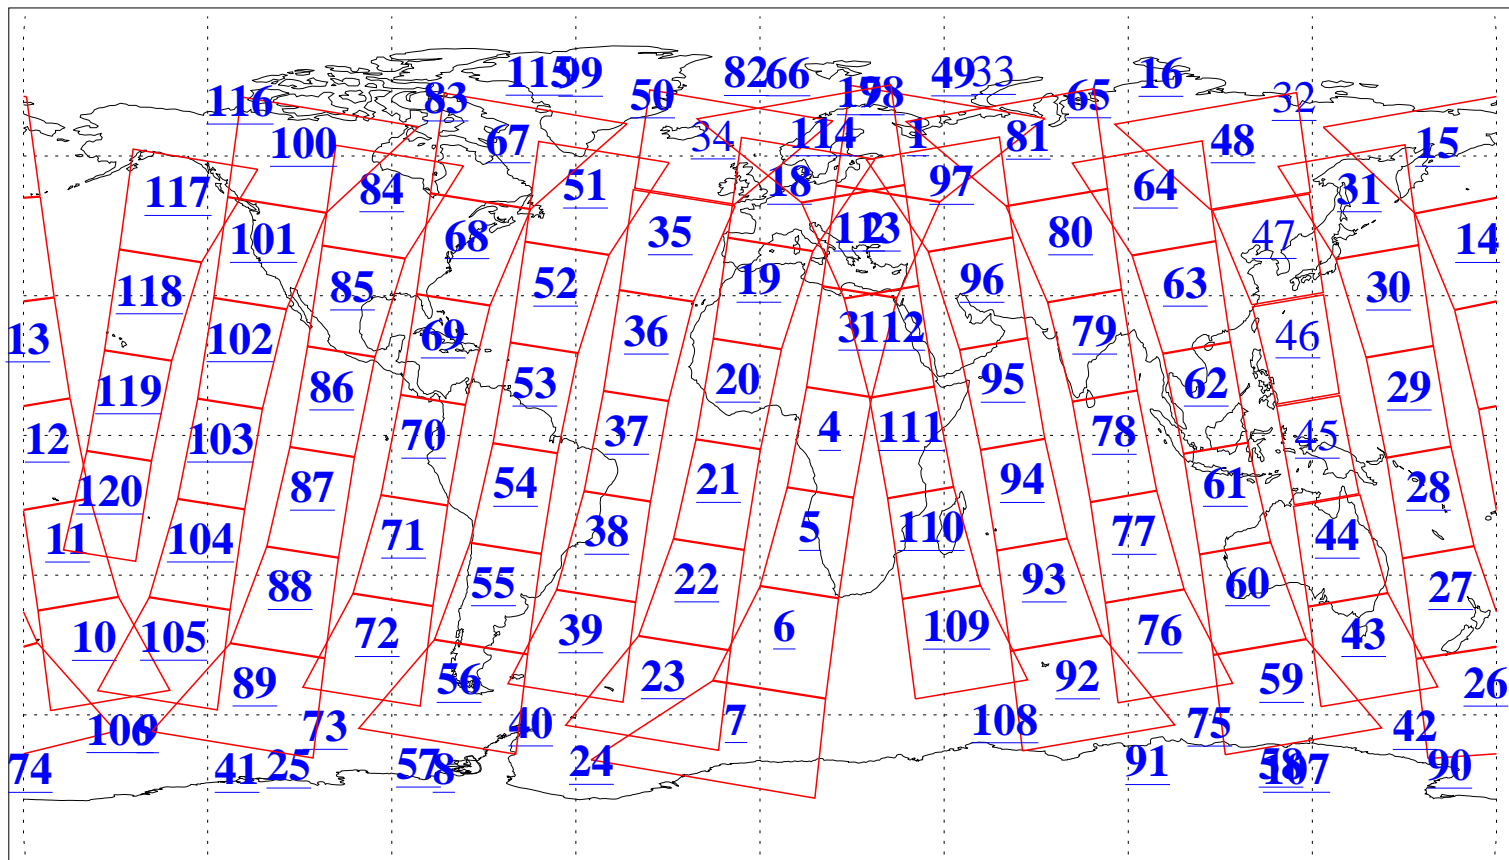

L1B Availability
AMSU Granules: 240
HSB Granules: 0
AIRS Granules: 234

8 Jul 2016
DoY 190
Aqua Day 5179
Granules: 1 to 120

Granules: 121 to 240

Legend: AMSU Available, HSB Available, AIRS Available

L1B Availability
AMSU Granules: 240
HSB Granules: 0
AIRS Granules: 234

8 Jul 2016
DoY 190
Aqua Day 5179

Ascending Granules

Descending Granules

Legend: AMSU Available, HSB Available, AIRS Available

L1B Availability
 AMSU Granules: 240
 HSB Granules: 0
 AIRS Granules: 234

8 Jul 2016
 DoY 190
 Aqua Day 5179

Northern Hemisphere Granules

Southern Hemisphere Granules

Legend: AMSU Available, HSB Available, AIRS Available