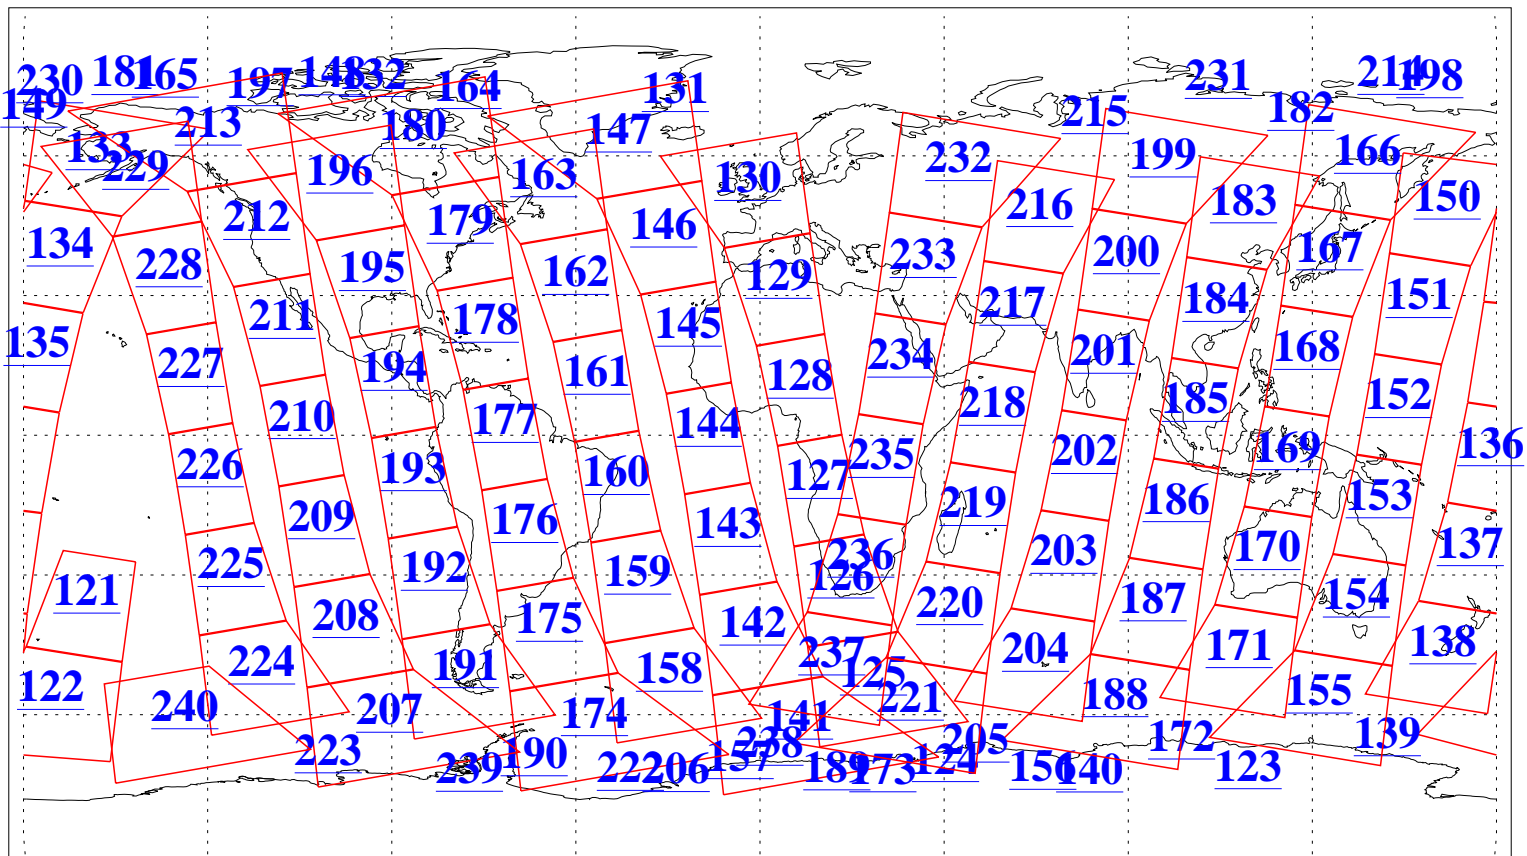

L1B Availability
AMSU Granules: 240
HSB Granules: 0
AIRS Granules: 234

8 Jul 2016
DoY 190
Aqua Day 5179
Granules: 1 to 120

Granules: 121 to 240

Legend: AMSU Available, HSB Available, AIRS Available

L1B Availability
AMSU Granules: 240
HSB Granules: 0
AIRS Granules: 234

8 Jul 2016
DoY 190
Aqua Day 5179

Ascending Granules

Descending Granules

Legend: AMSU Available, HSB Available, AIRS Available

L1B Availability
 AMSU Granules: 240
 HSB Granules: 0
 AIRS Granules: 234

8 Jul 2016
 DoY 190
 Aqua Day 5179

Northern Hemisphere Granules

Southern Hemisphere Granules

Legend: AMSU Available, HSB Available, AIRS Available