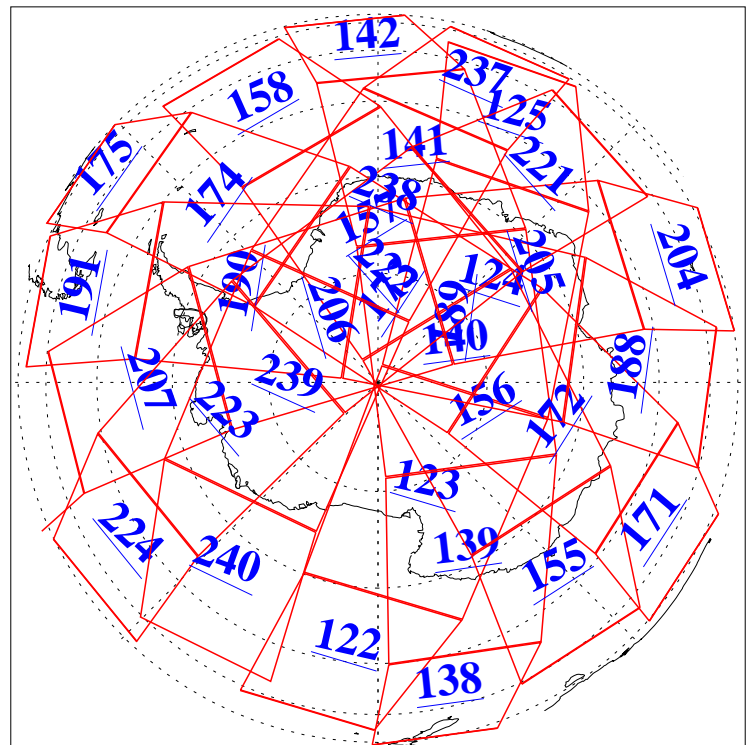

L1B Availability
AMSU Granules: 240
HSB Granules: 0
AIRS Granules: 234

8 Jul 2016
DoY 190
Aqua Day 5179
Granules: 1 to 120

Granules: 121 to 240

Legend: AMSU Available, HSB Available, AIRS Available

L1B Availability
AMSU Granules: 240
HSB Granules: 0
AIRS Granules: 234

8 Jul 2016
DoY 190
Aqua Day 5179

Ascending Granules

Descending Granules

Legend: AMSU Available, HSB Available, AIRS Available

L1B Availability
 AMSU Granules: 240
 HSB Granules: 0
 AIRS Granules: 234

8 Jul 2016
 DoY 190
 Aqua Day 5179

Northern Hemisphere Granules

Southern Hemisphere Granules

Legend: AMSU Available, HSB Available, AIRS Available