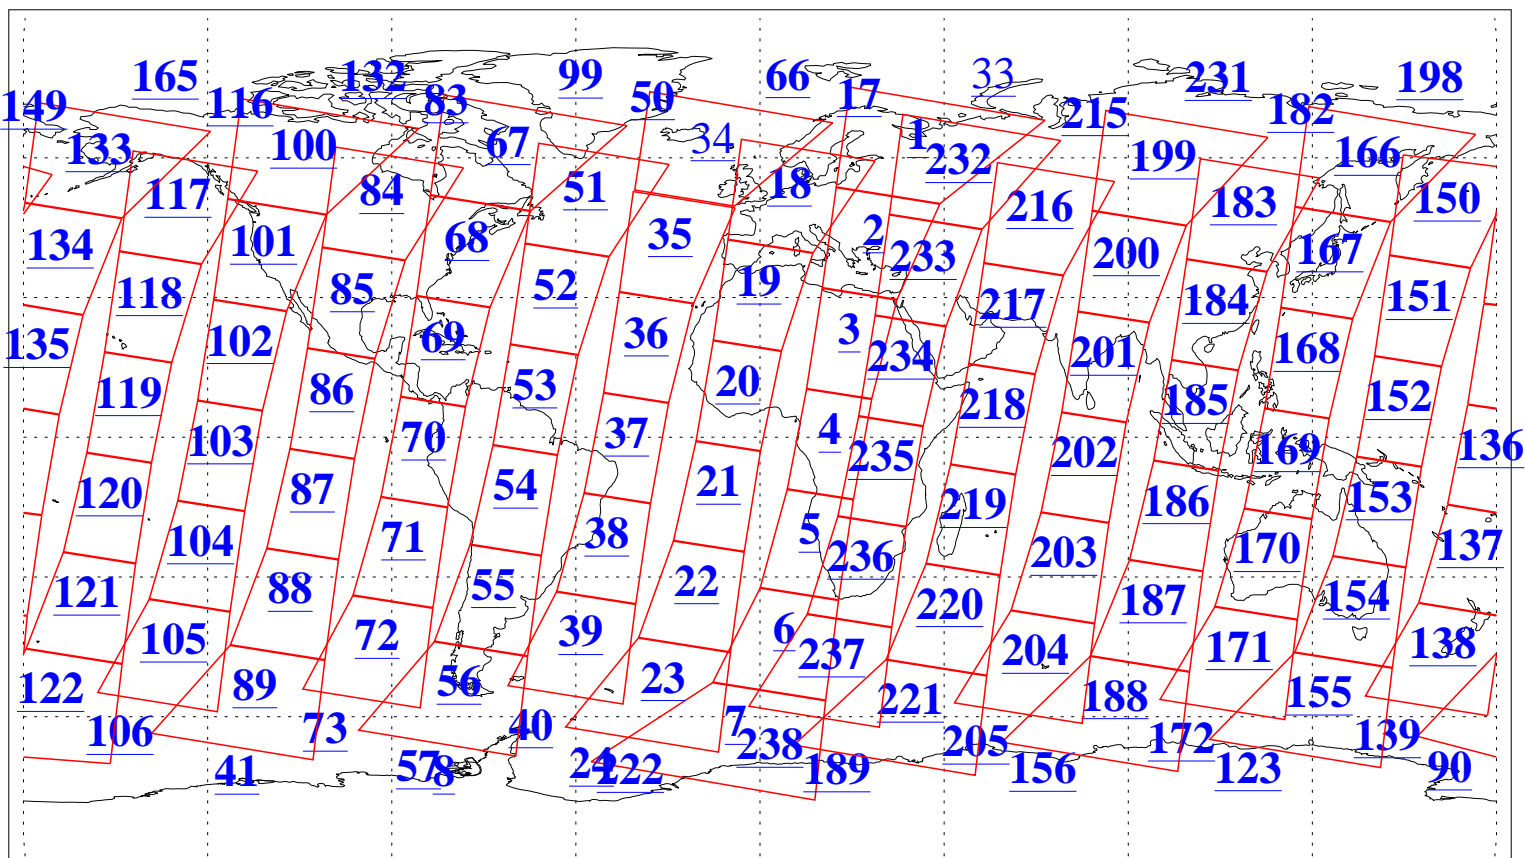

L1B Availability
AMSU Granules: 240
HSB Granules: 0
AIRS Granules: 234

8 Jul 2016
DoY 190
Aqua Day 5179
Granules: 1 to 120

Granules: 121 to 240

Legend: AMSU Available, HSB Available, AIRS Available

L1B Availability
AMSU Granules: 240
HSB Granules: 0
AIRS Granules: 234

8 Jul 2016
DoY 190
Aqua Day 5179

Ascending Granules

Descending Granules

Legend: AMSU Available, HSB Available, AIRS Available

L1B Availability
 AMSU Granules: 240
 HSB Granules: 0
 AIRS Granules: 234

8 Jul 2016
 DoY 190
 Aqua Day 5179

Northern Hemisphere Granules

Southern Hemisphere Granules

Legend: AMSU Available, HSB Available, AIRS Available