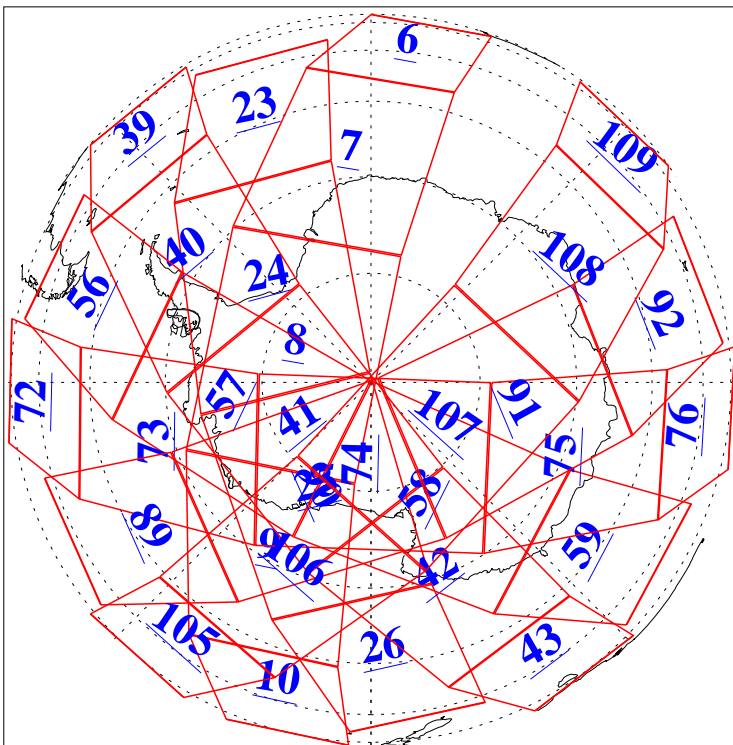

L1B Availability
AMSU Granules: 240
HSB Granules: 0
AIRS Granules: 234

8 Jul 2016
DoY 190
Aqua Day 5179
Granules: 1 to 120

Granules: 121 to 240

Legend: AMSU Available, HSB Available, AIRS Available

L1B Availability
AMSU Granules: 240
HSB Granules: 0
AIRS Granules: 234

8 Jul 2016
DoY 190
Aqua Day 5179

Ascending Granules

Descending Granules

Legend: AMSU Available, HSB Available, AIRS Available

L1B Availability
 AMSU Granules: 240
 HSB Granules: 0
 AIRS Granules: 234

8 Jul 2016
 DoY 190
 Aqua Day 5179

Northern Hemisphere Granules

Southern Hemisphere Granules

Legend: AMSU Available, HSB Available, AIRS Available