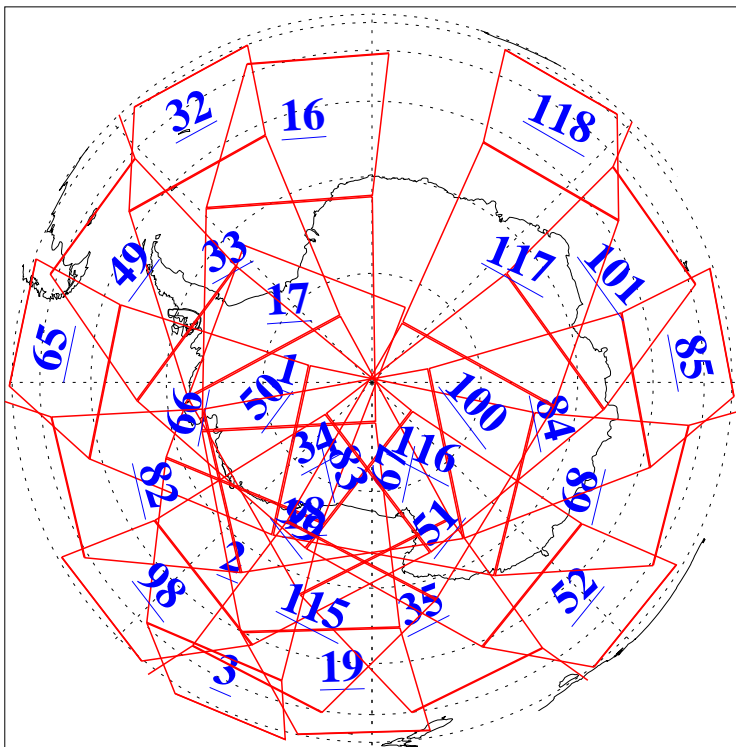

L1B Availability
AMSU Granules: 240
HSB Granules: 0
AIRS Granules: 240

7 Jul 2016
DoY 189
Aqua Day 5178
Granules: 1 to 120

Granules: 121 to 240

Legend: AMSU Available, HSB Available, AIRS Available

L1B Availability
AMSU Granules: 240
HSB Granules: 0
AIRS Granules: 240

7 Jul 2016
DoY 189
Aqua Day 5178
Ascending Granules

Descending Granules

Legend: AMSU Available, HSB Available, AIRS Available

L1B Availability
 AMSU Granules: 240
 HSB Granules: 0
 AIRS Granules: 240

7 Jul 2016
 DoY 189
 Aqua Day 5178

Northern Hemisphere Granules

Southern Hemisphere Granules

Legend: AMSU Available, HSB Available, AIRS Available