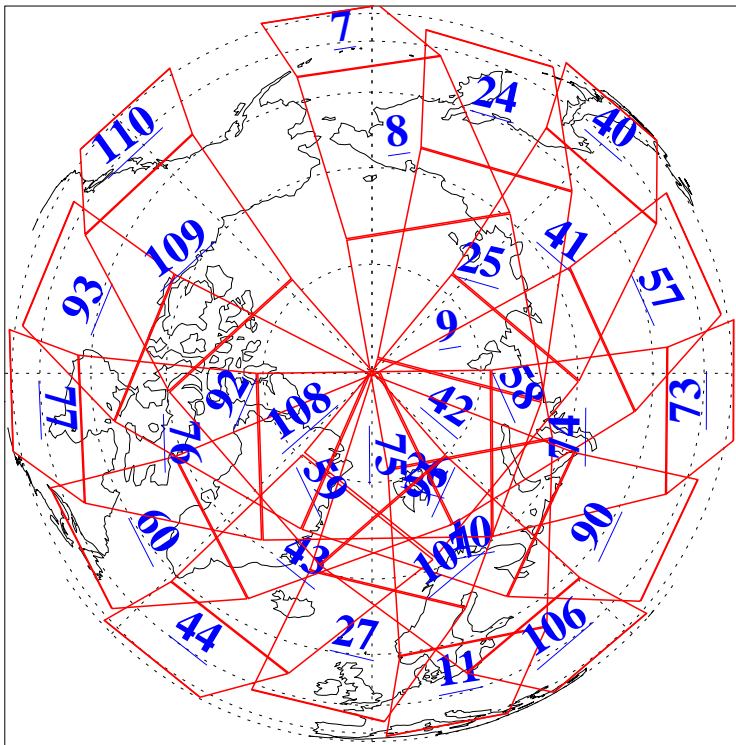

L1B Availability
AMSU Granules: 240
HSB Granules: 0
AIRS Granules: 240

7 Jul 2016
DoY 189
Aqua Day 5178
Granules: 1 to 120

Granules: 121 to 240

Legend: AMSU Available, HSB Available, AIRS Available

L1B Availability
AMSU Granules: 240
HSB Granules: 0
AIRS Granules: 240

7 Jul 2016
DoY 189
Aqua Day 5178
Ascending Granules

Descending Granules

Legend: AMSU Available, HSB Available, AIRS Available

L1B Availability
 AMSU Granules: 240
 HSB Granules: 0
 AIRS Granules: 240

7 Jul 2016
 DoY 189
 Aqua Day 5178

Northern Hemisphere Granules

Southern Hemisphere Granules

Legend: AMSU Available, HSB Available, AIRS Available