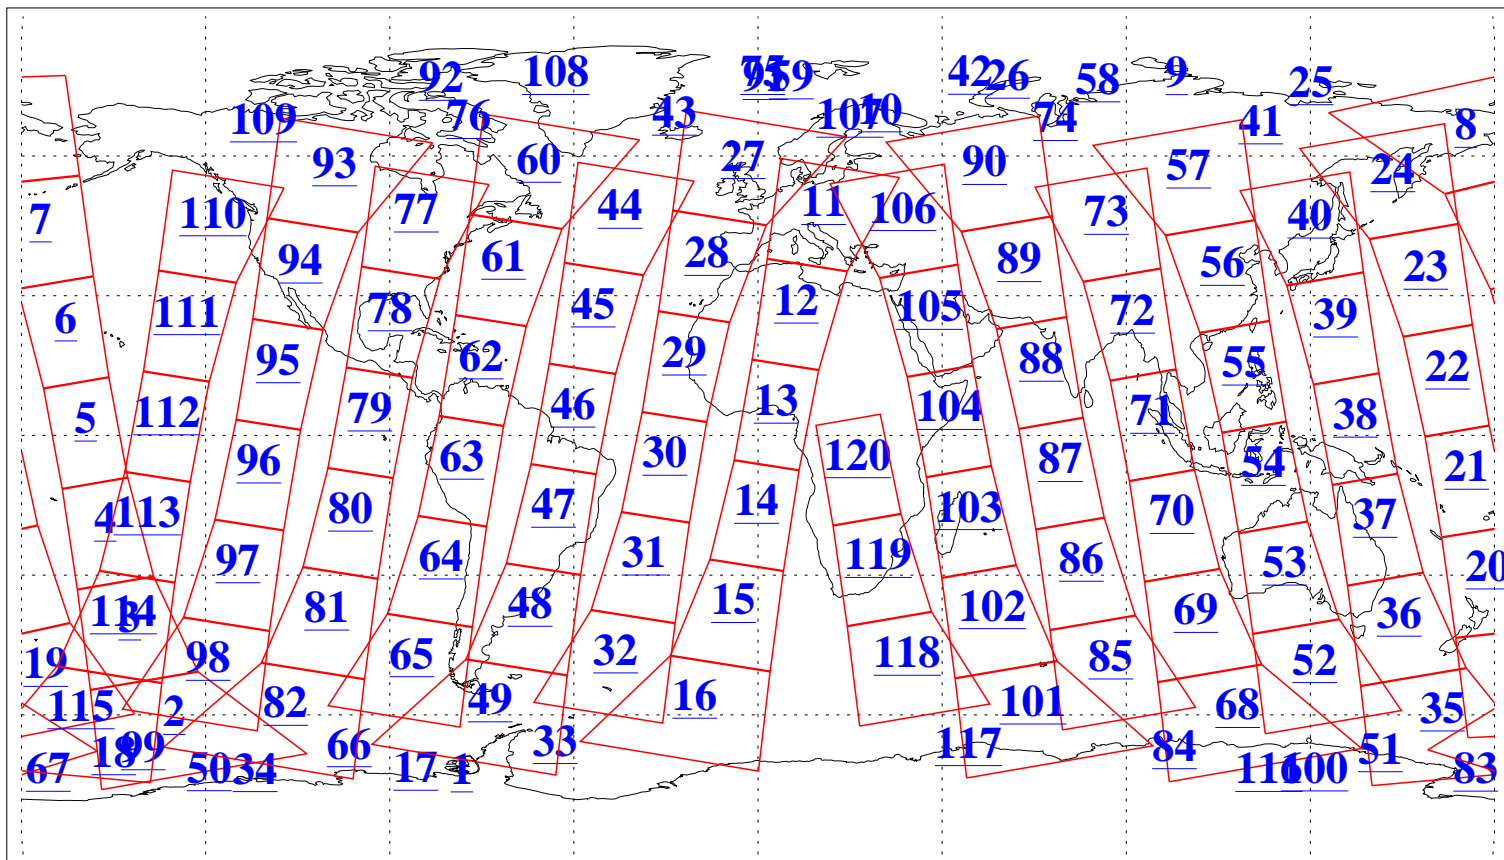

L1B Availability
AMSU Granules: 240
HSB Granules: 0
AIRS Granules: 240

7 Jul 2016
DoY 189
Aqua Day 5178
Granules: 1 to 120

Granules: 121 to 240

Legend: AMSU Available, HSB Available, AIRS Available

L1B Availability
AMSU Granules: 240
HSB Granules: 0
AIRS Granules: 240

7 Jul 2016
DoY 189
Aqua Day 5178
Ascending Granules

Descending Granules

Legend: AMSU Available, HSB Available, AIRS Available

L1B Availability
 AMSU Granules: 240
 HSB Granules: 0
 AIRS Granules: 240

7 Jul 2016
 DoY 189
 Aqua Day 5178

Northern Hemisphere Granules

Southern Hemisphere Granules

Legend: AMSU Available, HSB Available, AIRS Available