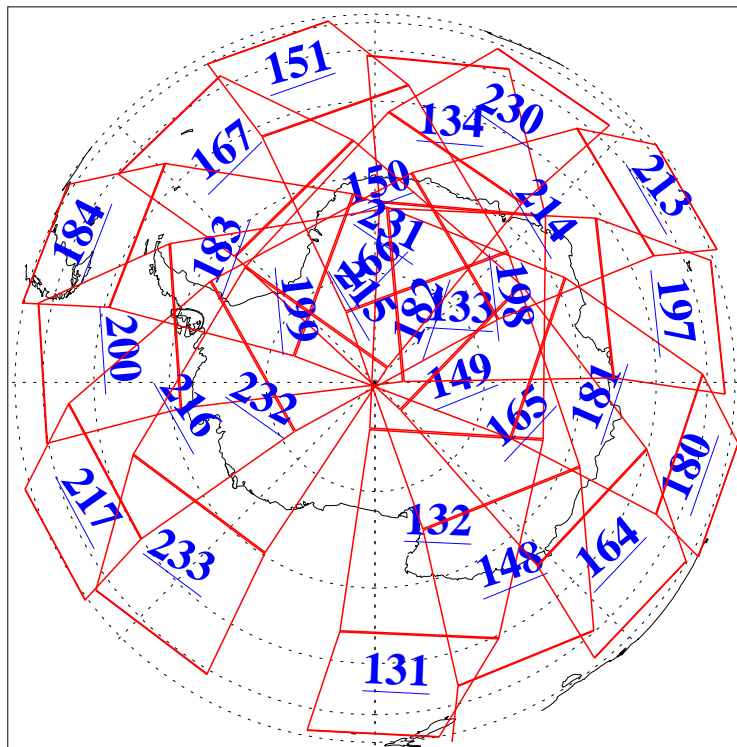

L1B Availability
AMSU Granules: 240
HSB Granules: 0
AIRS Granules: 240

7 Jul 2016
DoY 189
Aqua Day 5178
Granules: 1 to 120

Granules: 121 to 240

Legend: AMSU Available, HSB Available, AIRS Available

L1B Availability
AMSU Granules: 240
HSB Granules: 0
AIRS Granules: 240

7 Jul 2016
DoY 189
Aqua Day 5178
Ascending Granules

Descending Granules

Legend: AMSU Available, HSB Available, AIRS Available

L1B Availability
 AMSU Granules: 240
 HSB Granules: 0
 AIRS Granules: 240

7 Jul 2016
 DoY 189
 Aqua Day 5178

Northern Hemisphere Granules

Southern Hemisphere Granules

Legend: AMSU Available, HSB Available, AIRS Available