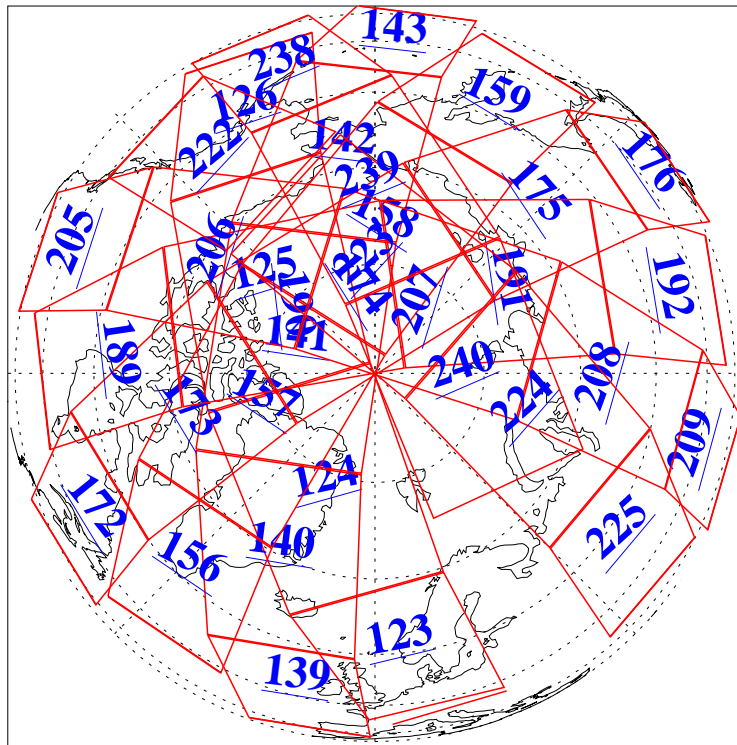

L1B Availability
AMSU Granules: 240
HSB Granules: 0
AIRS Granules: 240

7 Jul 2016
DoY 189
Aqua Day 5178
Granules: 1 to 120

Granules: 121 to 240

Legend: AMSU Available, HSB Available, AIRS Available

L1B Availability
AMSU Granules: 240
HSB Granules: 0
AIRS Granules: 240

7 Jul 2016
DoY 189
Aqua Day 5178
Ascending Granules

Descending Granules

Legend: AMSU Available, HSB Available, AIRS Available

L1B Availability
 AMSU Granules: 240
 HSB Granules: 0
 AIRS Granules: 240

7 Jul 2016
 DoY 189
 Aqua Day 5178

Northern Hemisphere Granules

Southern Hemisphere Granules

Legend: AMSU Available, HSB Available, AIRS Available