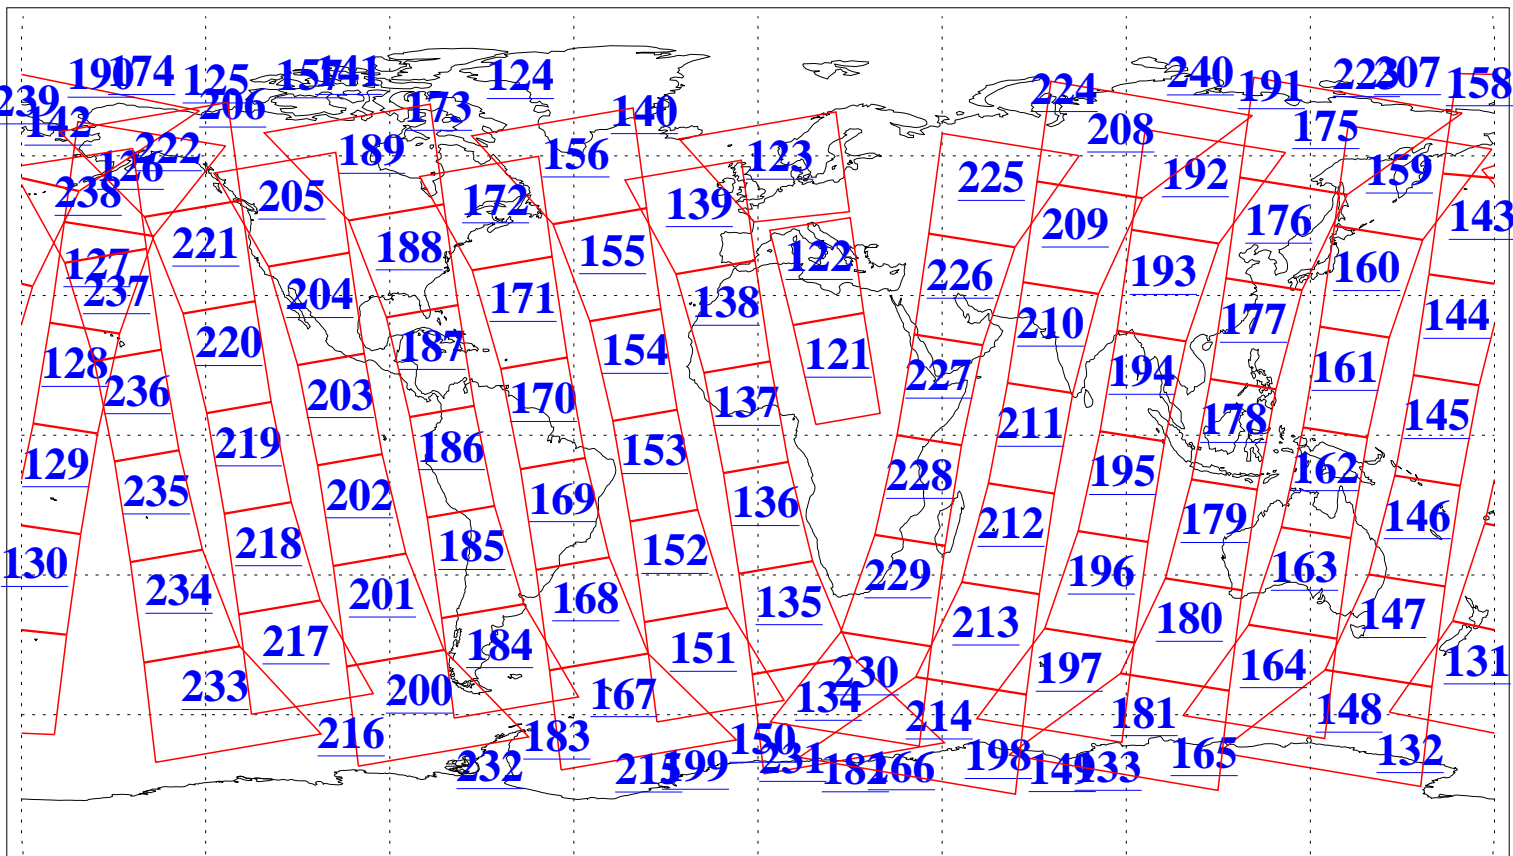

L1B Availability
AMSU Granules: 240
HSB Granules: 0
AIRS Granules: 240

7 Jul 2016
DoY 189
Aqua Day 5178
Granules: 1 to 120

Granules: 121 to 240

Legend: AMSU Available, HSB Available, AIRS Available

L1B Availability
AMSU Granules: 240
HSB Granules: 0
AIRS Granules: 240

7 Jul 2016
DoY 189
Aqua Day 5178
Ascending Granules

Descending Granules

Legend: AMSU Available, HSB Available, AIRS Available

L1B Availability
 AMSU Granules: 240
 HSB Granules: 0
 AIRS Granules: 240

7 Jul 2016
 DoY 189
 Aqua Day 5178

Northern Hemisphere Granules

Southern Hemisphere Granules

Legend: AMSU Available, HSB Available, AIRS Available