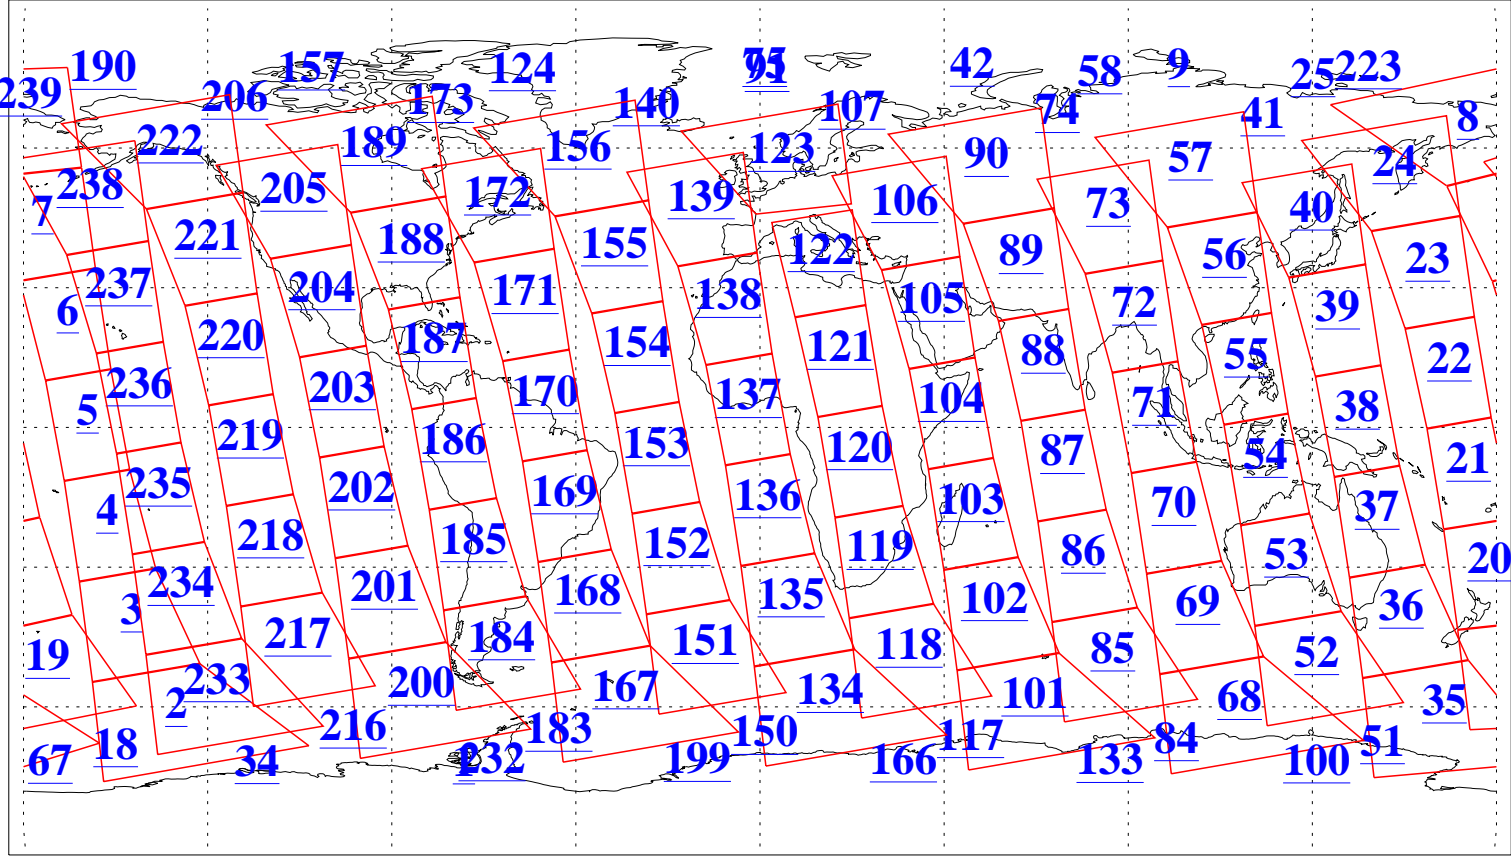

L1B Availability
AMSU Granules: 240
HSB Granules: 0
AIRS Granules: 240

7 Jul 2016
DoY 189
Aqua Day 5178
Granules: 1 to 120

Granules: 121 to 240

Legend: AMSU Available, HSB Available, AIRS Available

L1B Availability
AMSU Granules: 240
HSB Granules: 0
AIRS Granules: 240

7 Jul 2016
DoY 189
Aqua Day 5178
Ascending Granules

Descending Granules

Legend: AMSU Available, HSB Available, AIRS Available

L1B Availability
 AMSU Granules: 240
 HSB Granules: 0
 AIRS Granules: 240

7 Jul 2016
 DoY 189
 Aqua Day 5178

Northern Hemisphere Granules

Southern Hemisphere Granules

Legend: AMSU Available, HSB Available, AIRS Available