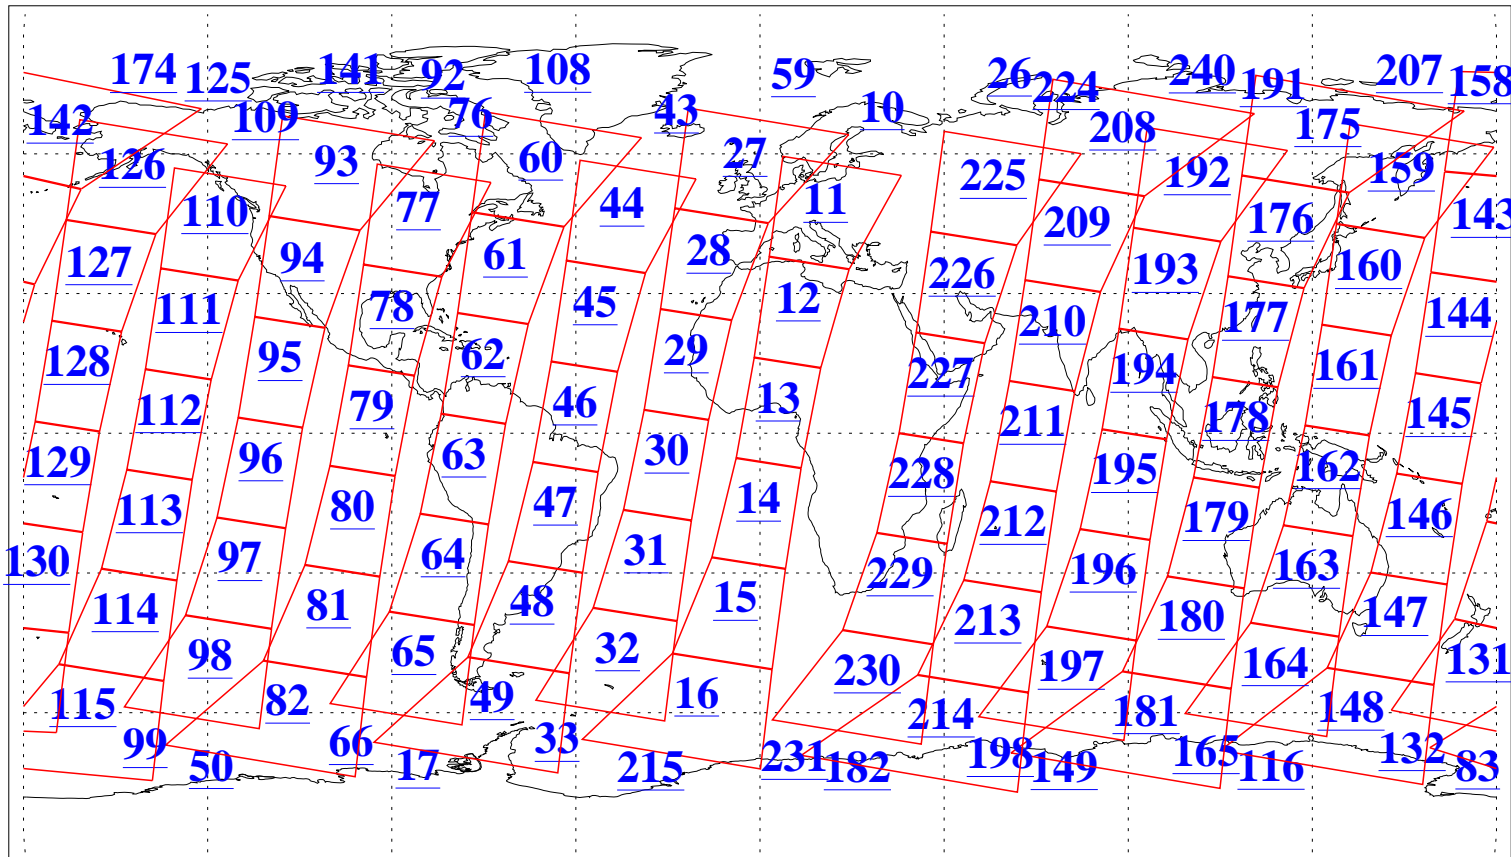

L1B Availability
AMSU Granules: 240
HSB Granules: 0
AIRS Granules: 240

7 Jul 2016
DoY 189
Aqua Day 5178
Granules: 1 to 120

Granules: 121 to 240

Legend: AMSU Available, HSB Available, AIRS Available

L1B Availability
AMSU Granules: 240
HSB Granules: 0
AIRS Granules: 240

7 Jul 2016
DoY 189
Aqua Day 5178
Ascending Granules

Descending Granules

Legend: AMSU Available, HSB Available, AIRS Available

L1B Availability
 AMSU Granules: 240
 HSB Granules: 0
 AIRS Granules: 240

7 Jul 2016
 DoY 189
 Aqua Day 5178

Northern Hemisphere Granules

Southern Hemisphere Granules

Legend: AMSU Available, HSB Available, AIRS Available