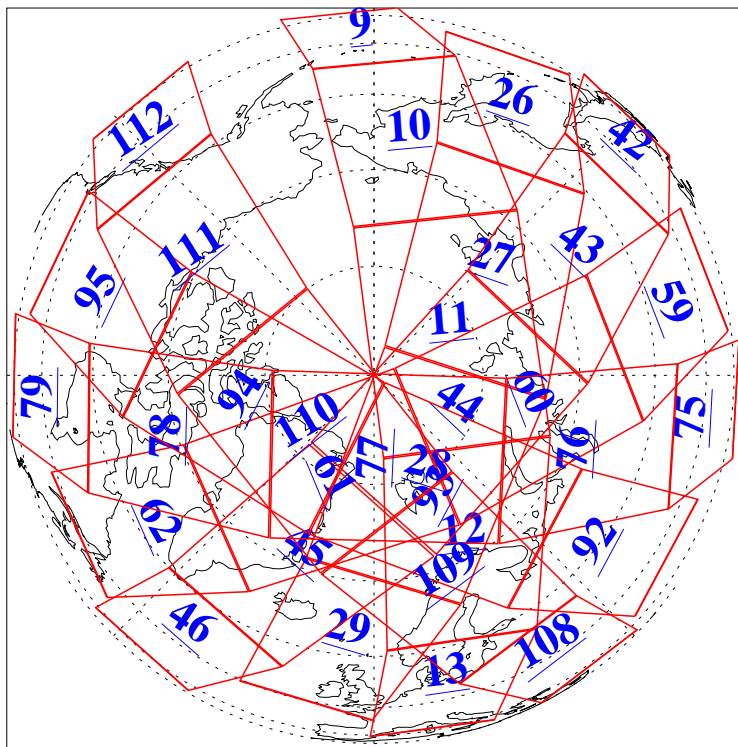

L1B Availability
AMSU Granules: 240
HSB Granules: 0
AIRS Granules: 240

5 Jul 2016
DoY 187
Aqua Day 5176
Granules: 1 to 120

Granules: 121 to 240

Legend: AMSU Available, HSB Available, AIRS Available

L1B Availability
AMSU Granules: 240
HSB Granules: 0
AIRS Granules: 240

5 Jul 2016
DoY 187
Aqua Day 5176

Ascending Granules

Descending Granules

Legend: AMSU Available, HSB Available, AIRS Available

L1B Availability
AMSU Granules: 240
HSB Granules: 0
AIRS Granules: 240

5 Jul 2016
DoY 187
Aqua Day 5176

Northern Hemisphere Granules

Southern Hemisphere Granules

Legend: AMSU Available, HSB Available, AIRS Available