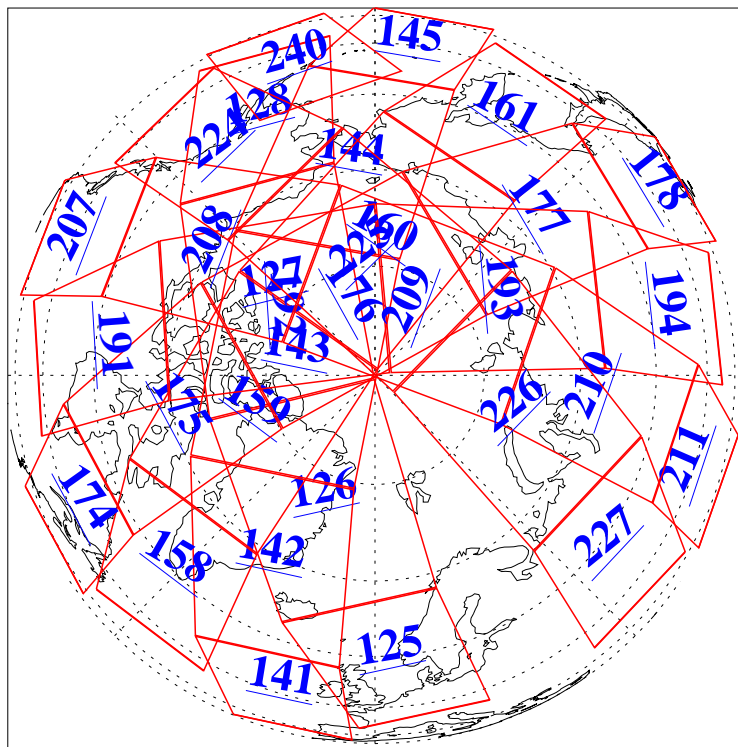

L1B Availability
AMSU Granules: 240
HSB Granules: 0
AIRS Granules: 240

5 Jul 2016
DoY 187
Aqua Day 5176
Granules: 1 to 120

Granules: 121 to 240

Legend: AMSU Available, HSB Available, AIRS Available

L1B Availability
AMSU Granules: 240
HSB Granules: 0
AIRS Granules: 240

5 Jul 2016
DoY 187
Aqua Day 5176

Ascending Granules

Descending Granules

Legend: AMSU Available, HSB Available, AIRS Available

L1B Availability
AMSU Granules: 240
HSB Granules: 0
AIRS Granules: 240

5 Jul 2016
DoY 187
Aqua Day 5176

Northern Hemisphere Granules

Southern Hemisphere Granules

Legend: AMSU Available, HSB Available, AIRS Available