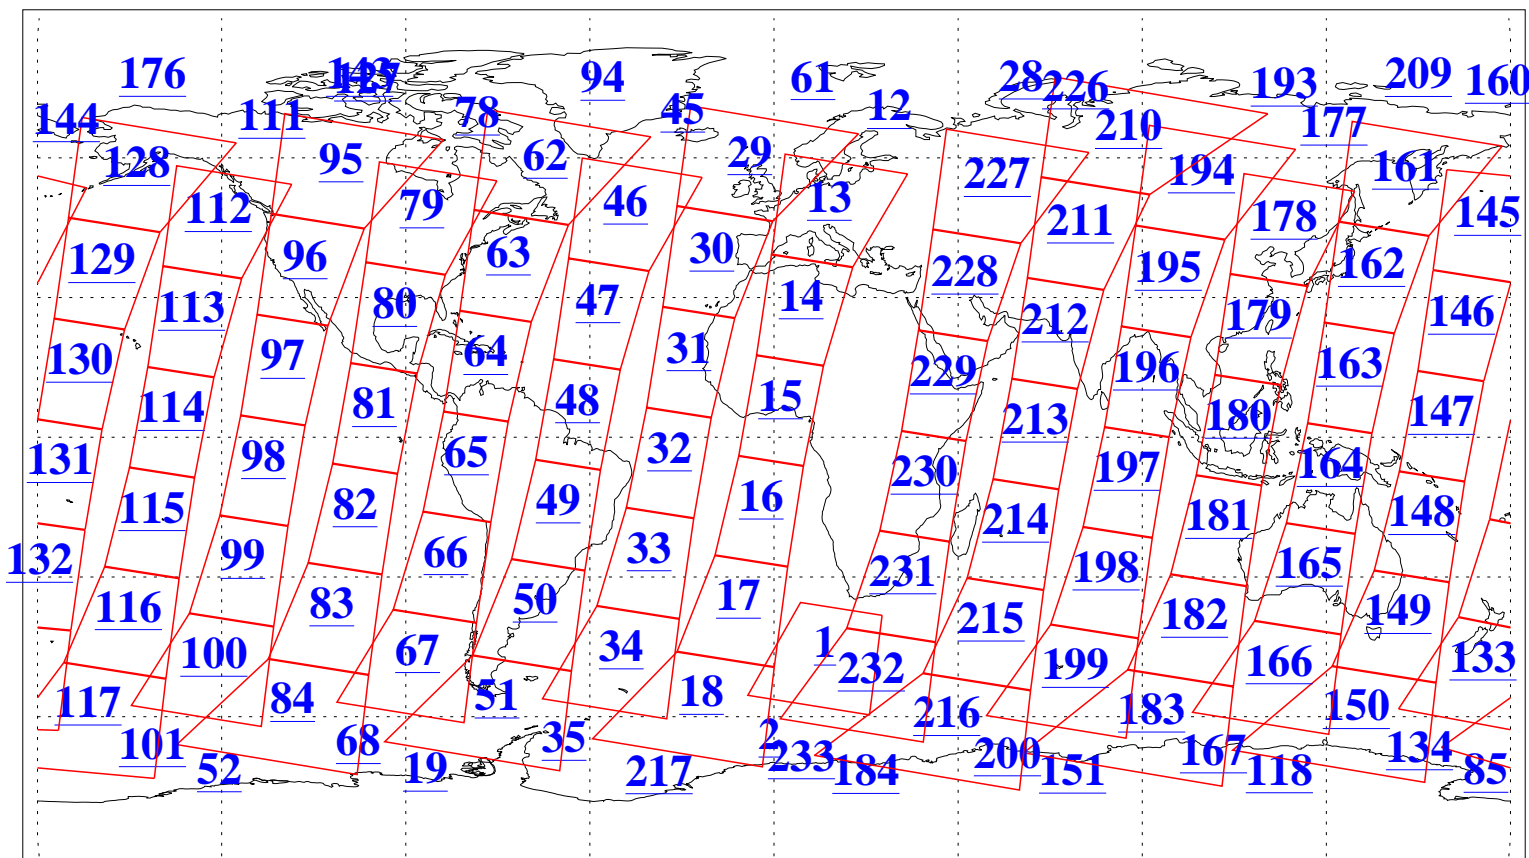

L1B Availability
AMSU Granules: 240
HSB Granules: 0
AIRS Granules: 240

5 Jul 2016
DoY 187
Aqua Day 5176
Granules: 1 to 120

Granules: 121 to 240

Legend: AMSU Available, HSB Available, AIRS Available

L1B Availability
AMSU Granules: 240
HSB Granules: 0
AIRS Granules: 240

5 Jul 2016
DoY 187
Aqua Day 5176

Ascending Granules

Descending Granules

Legend: AMSU Available, HSB Available, AIRS Available

L1B Availability
AMSU Granules: 240
HSB Granules: 0
AIRS Granules: 240

5 Jul 2016
DoY 187
Aqua Day 5176

Northern Hemisphere Granules

Southern Hemisphere Granules

Legend: AMSU Available, HSB Available, AIRS Available