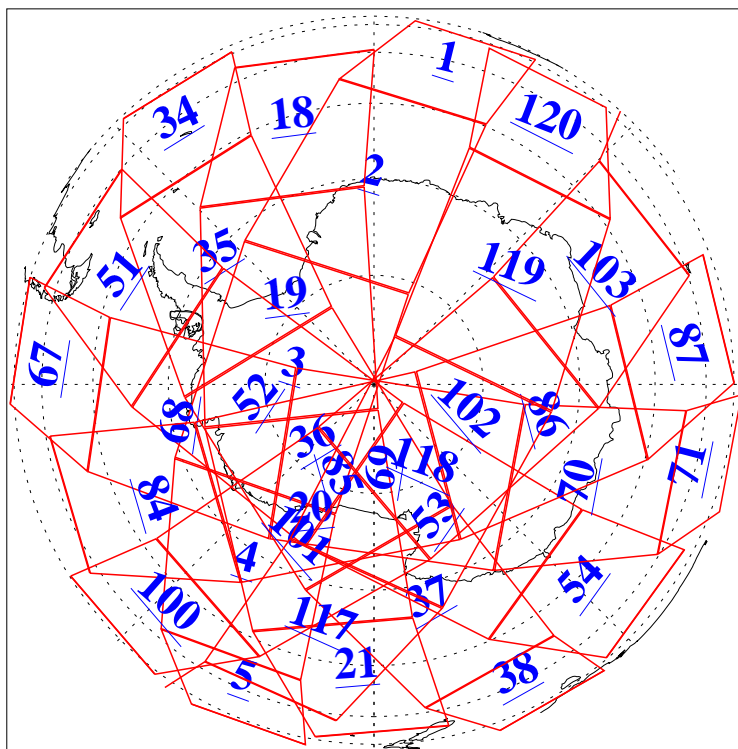

L1B Availability
AMSU Granules: 240
HSB Granules: 0
AIRS Granules: 240

5 Jul 2016
DoY 187
Aqua Day 5176
Granules: 1 to 120

Granules: 121 to 240

Legend: AMSU Available, HSB Available, AIRS Available

L1B Availability
AMSU Granules: 240
HSB Granules: 0
AIRS Granules: 240

5 Jul 2016
DoY 187
Aqua Day 5176

Ascending Granules

Descending Granules

Legend: AMSU Available, HSB Available, AIRS Available

L1B Availability
AMSU Granules: 240
HSB Granules: 0
AIRS Granules: 240

5 Jul 2016
DoY 187
Aqua Day 5176

Northern Hemisphere Granules

Southern Hemisphere Granules

Legend: AMSU Available, HSB Available, AIRS Available