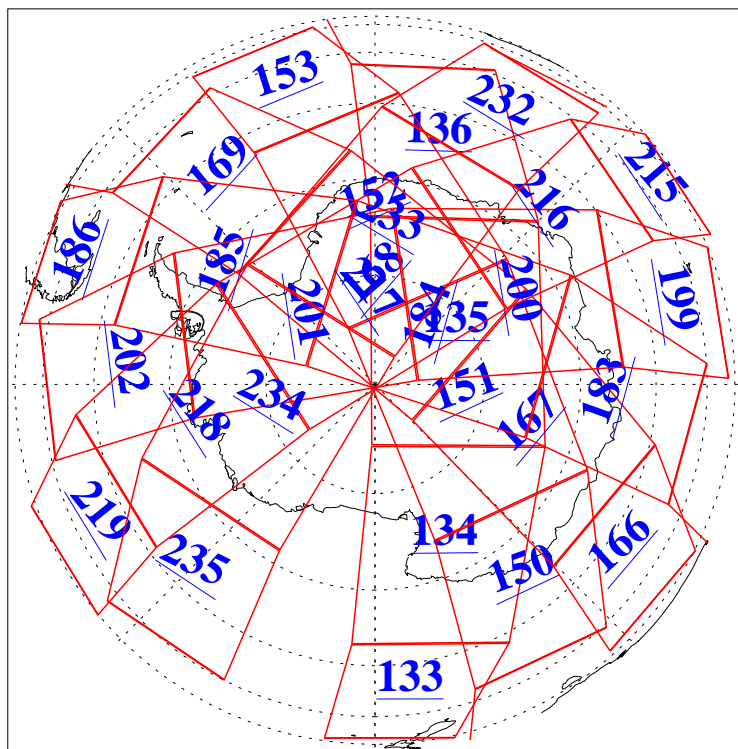

L1B Availability
AMSU Granules: 240
HSB Granules: 0
AIRS Granules: 240

5 Jul 2016
DoY 187
Aqua Day 5176
Granules: 1 to 120

Granules: 121 to 240

Legend: AMSU Available, HSB Available, AIRS Available

L1B Availability
AMSU Granules: 240
HSB Granules: 0
AIRS Granules: 240

5 Jul 2016
DoY 187
Aqua Day 5176

Ascending Granules

Descending Granules

Legend: AMSU Available, HSB Available, AIRS Available

L1B Availability
AMSU Granules: 240
HSB Granules: 0
AIRS Granules: 240

5 Jul 2016
DoY 187
Aqua Day 5176

Northern Hemisphere Granules

Southern Hemisphere Granules

Legend: AMSU Available, HSB Available, AIRS Available