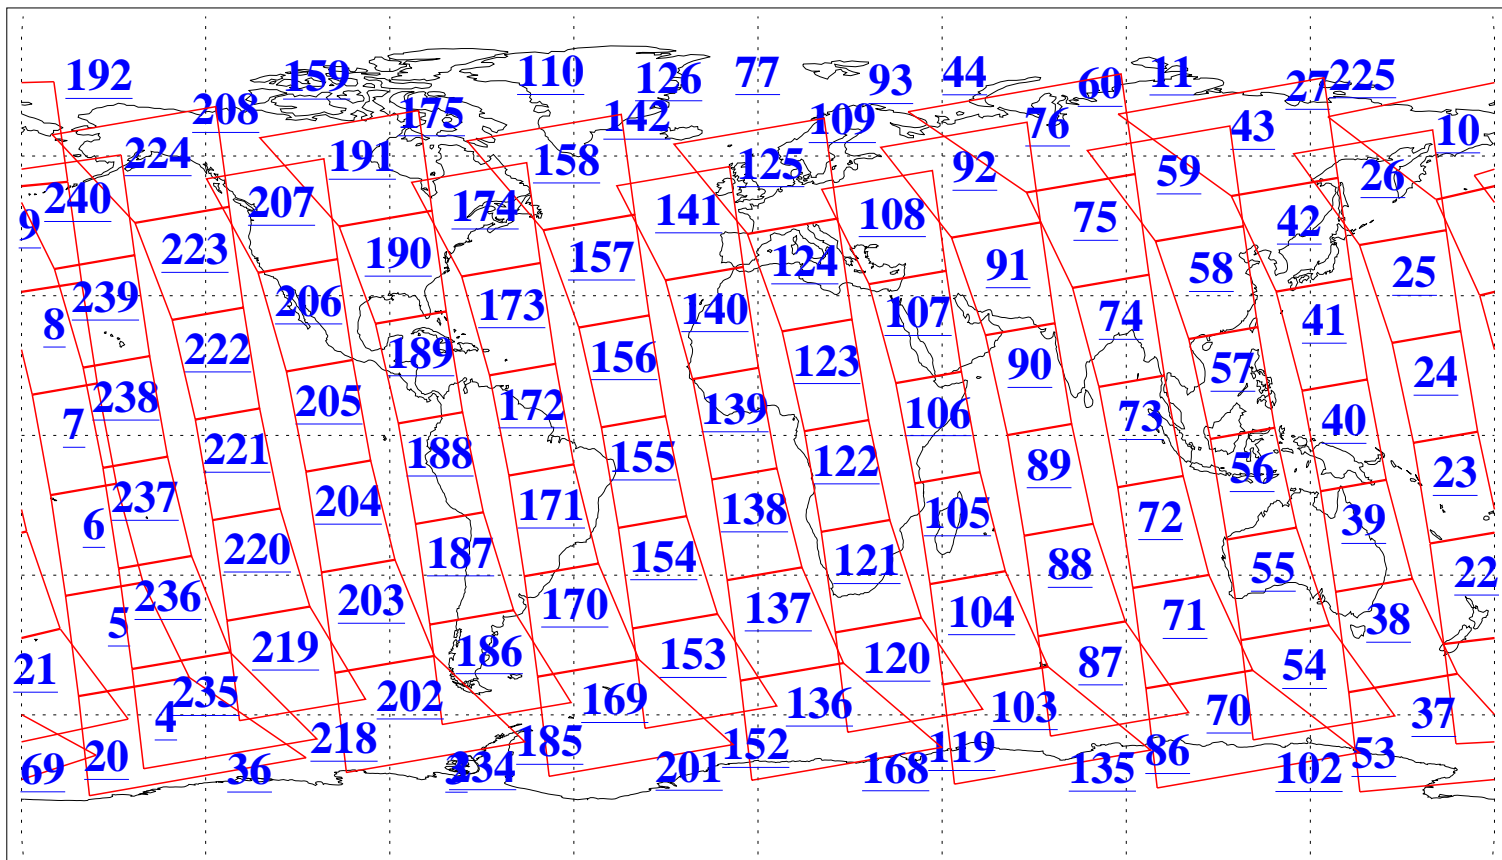

L1B Availability
AMSU Granules: 240
HSB Granules: 0
AIRS Granules: 240

5 Jul 2016
DoY 187
Aqua Day 5176
Granules: 1 to 120

Granules: 121 to 240

Legend: AMSU Available, HSB Available, AIRS Available

L1B Availability
AMSU Granules: 240
HSB Granules: 0
AIRS Granules: 240

5 Jul 2016
DoY 187
Aqua Day 5176

Ascending Granules

Descending Granules

Legend: AMSU Available, HSB Available, AIRS Available

L1B Availability
AMSU Granules: 240
HSB Granules: 0
AIRS Granules: 240

5 Jul 2016
DoY 187
Aqua Day 5176

Northern Hemisphere Granules

Southern Hemisphere Granules

Legend: AMSU Available, HSB Available, AIRS Available