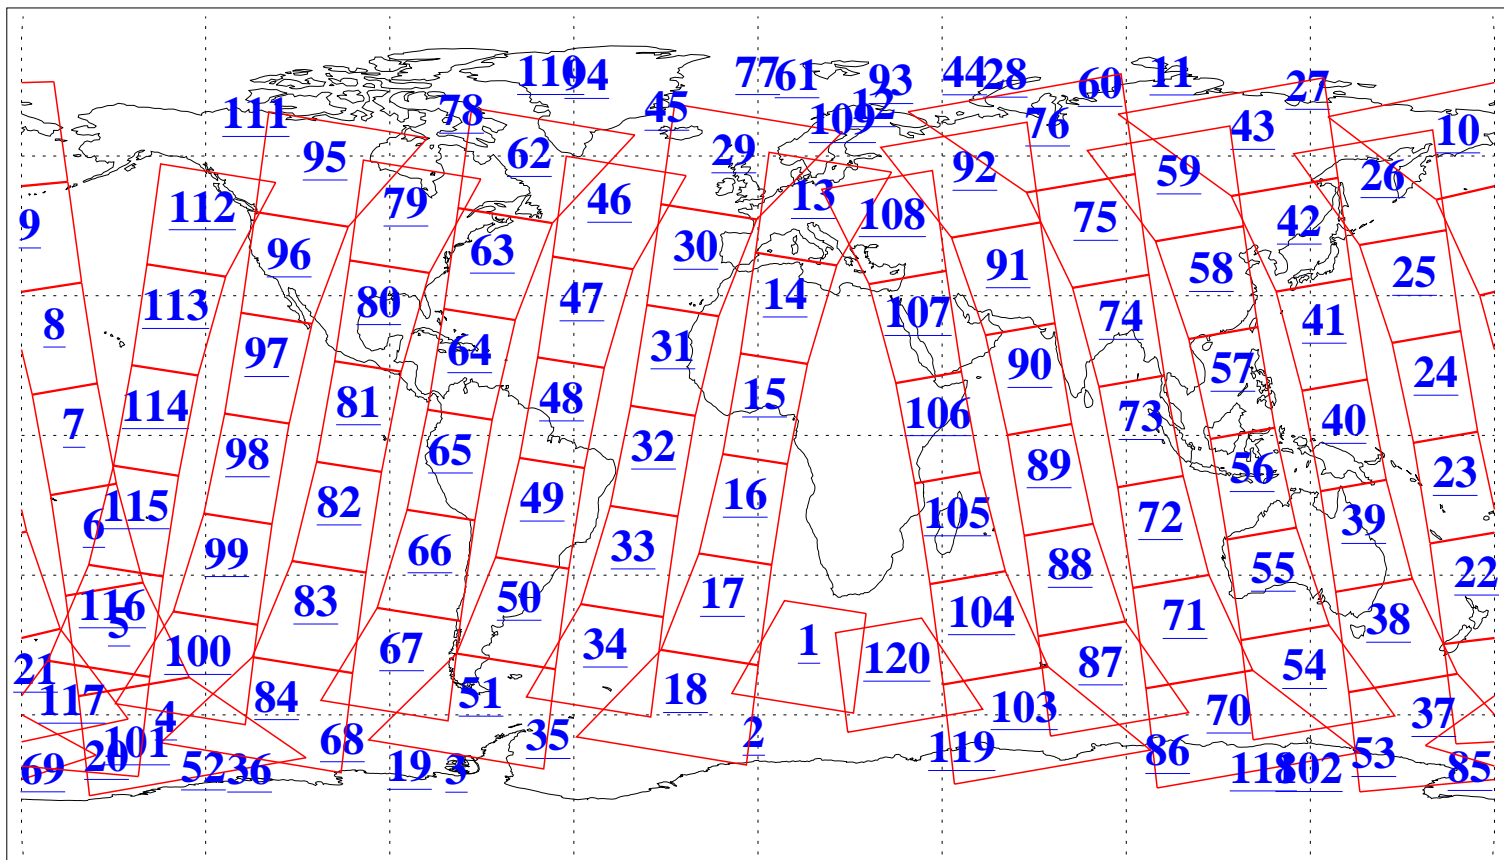

L1B Availability
AMSU Granules: 240
HSB Granules: 0
AIRS Granules: 240

5 Jul 2016
DoY 187
Aqua Day 5176
Granules: 1 to 120

Granules: 121 to 240

Legend: AMSU Available, HSB Available, AIRS Available

L1B Availability
AMSU Granules: 240
HSB Granules: 0
AIRS Granules: 240

5 Jul 2016
DoY 187
Aqua Day 5176

Ascending Granules

Descending Granules

Legend: AMSU Available, HSB Available, AIRS Available

L1B Availability
AMSU Granules: 240
HSB Granules: 0
AIRS Granules: 240

5 Jul 2016
DoY 187
Aqua Day 5176

Northern Hemisphere Granules

Southern Hemisphere Granules

Legend: AMSU Available, HSB Available, AIRS Available