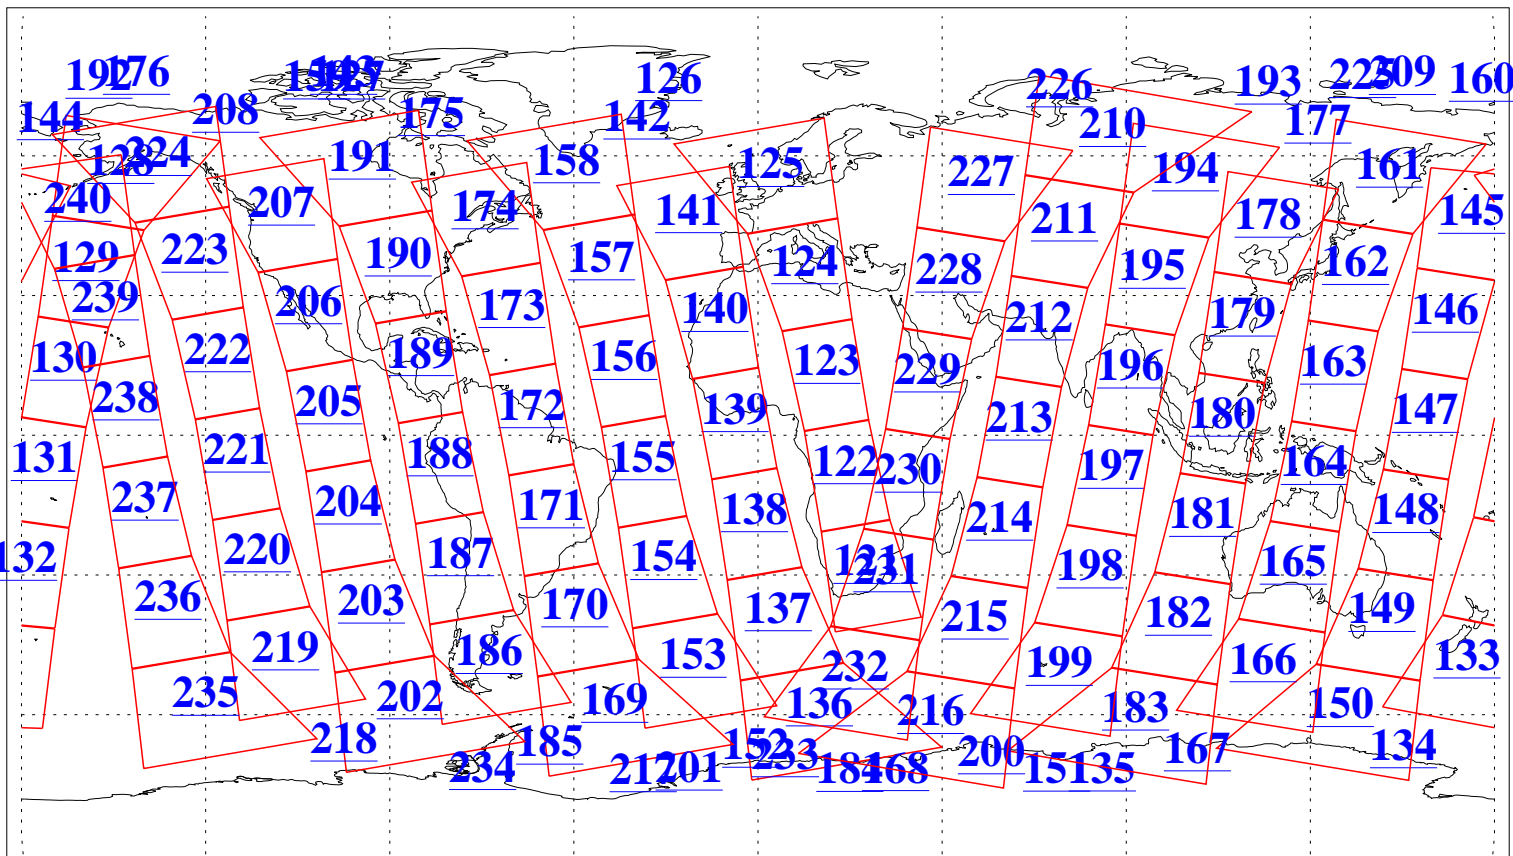

L1B Availability
AMSU Granules: 240
HSB Granules: 0
AIRS Granules: 240

5 Jul 2016
DoY 187
Aqua Day 5176
Granules: 1 to 120

Granules: 121 to 240

Legend: AMSU Available, HSB Available, AIRS Available

L1B Availability
AMSU Granules: 240
HSB Granules: 0
AIRS Granules: 240

5 Jul 2016
DoY 187
Aqua Day 5176

Ascending Granules

Descending Granules

Legend: AMSU Available, HSB Available, AIRS Available

L1B Availability
AMSU Granules: 240
HSB Granules: 0
AIRS Granules: 240

5 Jul 2016
DoY 187
Aqua Day 5176

Northern Hemisphere Granules

Southern Hemisphere Granules

Legend: AMSU Available, HSB Available, AIRS Available