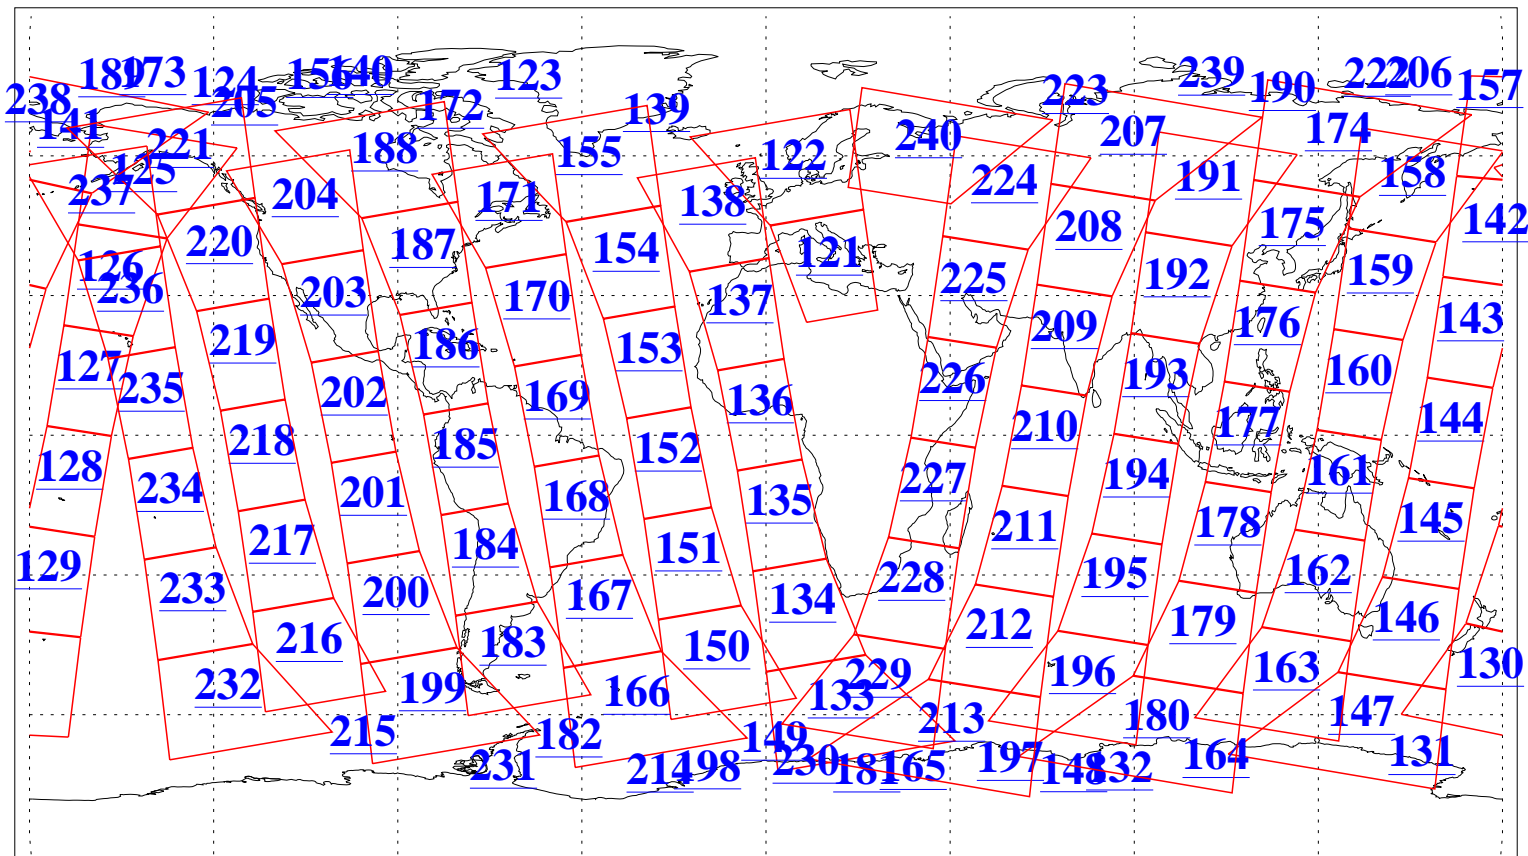

L1B Availability
AMSU Granules: 240
HSB Granules: 0
AIRS Granules: 240

30 Jun 2016
DoY 182
Aqua Day 5171
Granules: 1 to 120

Granules: 121 to 240

Legend: AMSU Available, HSB Available, AIRS Available

L1B Availability
AMSU Granules: 240
HSB Granules: 0
AIRS Granules: 240

30 Jun 2016
DoY 182
Aqua Day 5171
Ascending Granules

Descending Granules

Legend: AMSU Available, HSB Available, AIRS Available

L1B Availability
 AMSU Granules: 240
 HSB Granules: 0
 AIRS Granules: 240

30 Jun 2016
 DoY 182
 Aqua Day 5171

Northern Hemisphere Granules

Southern Hemisphere Granules

Legend: AMSU Available, HSB Available, AIRS Available