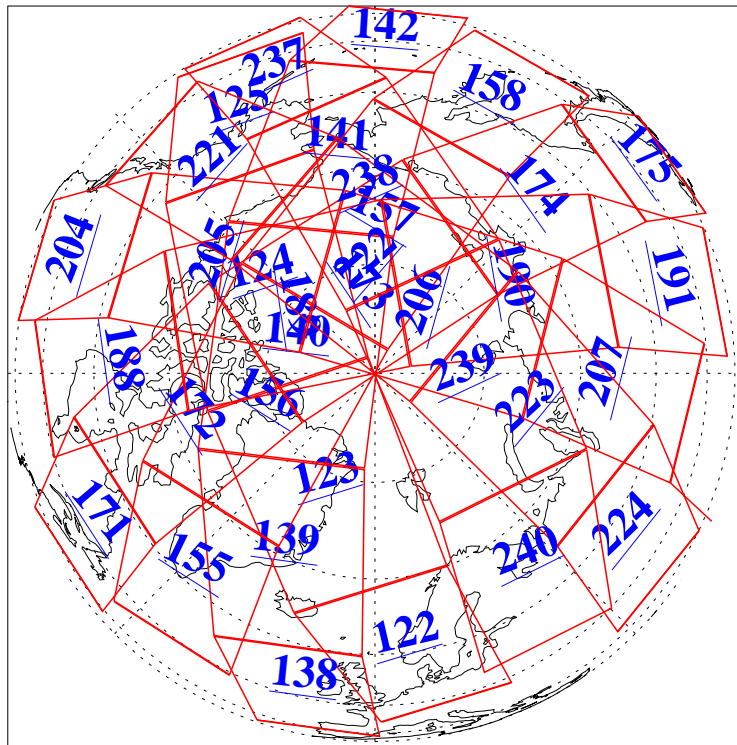

L1B Availability
AMSU Granules: 240
HSB Granules: 0
AIRS Granules: 240

30 Jun 2016
DoY 182
Aqua Day 5171
Granules: 1 to 120

Granules: 121 to 240

Legend: AMSU Available, HSB Available, AIRS Available

L1B Availability
AMSU Granules: 240
HSB Granules: 0
AIRS Granules: 240

30 Jun 2016
DoY 182
Aqua Day 5171
Ascending Granules

Descending Granules

Legend: AMSU Available, HSB Available, AIRS Available

L1B Availability
 AMSU Granules: 240
 HSB Granules: 0
 AIRS Granules: 240

30 Jun 2016
 DoY 182
 Aqua Day 5171

Northern Hemisphere Granules

Southern Hemisphere Granules

Legend: AMSU Available, HSB Available, AIRS Available