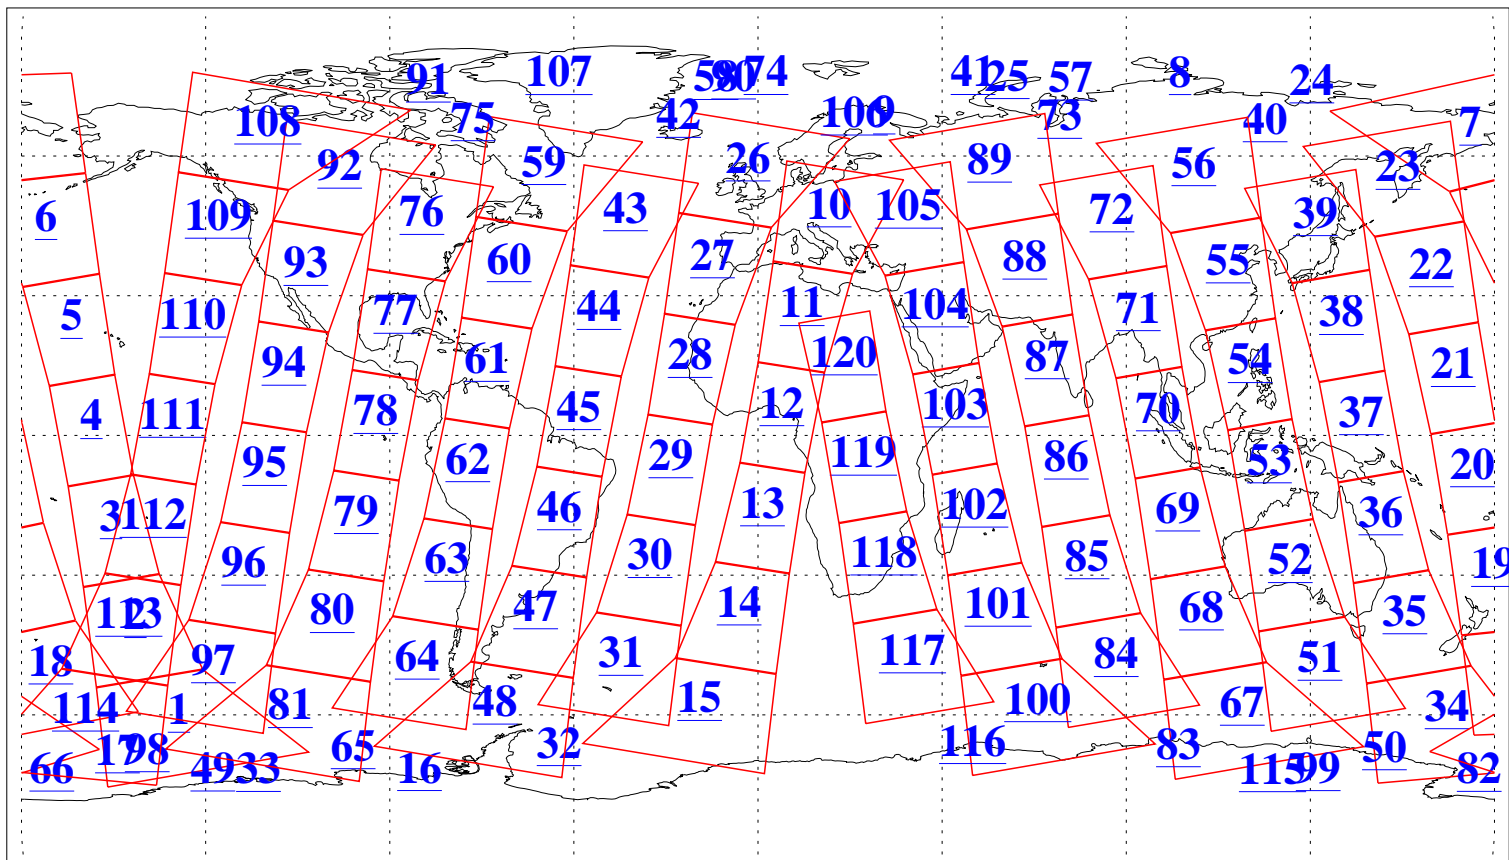

L1B Availability
AMSU Granules: 240
HSB Granules: 0
AIRS Granules: 240

30 Jun 2016
DoY 182
Aqua Day 5171
Granules: 1 to 120

Granules: 121 to 240

Legend: AMSU Available, HSB Available, AIRS Available

L1B Availability
AMSU Granules: 240
HSB Granules: 0
AIRS Granules: 240

30 Jun 2016
DoY 182
Aqua Day 5171
Ascending Granules

Descending Granules

Legend: AMSU Available, HSB Available, AIRS Available

L1B Availability
 AMSU Granules: 240
 HSB Granules: 0
 AIRS Granules: 240

30 Jun 2016
 DoY 182
 Aqua Day 5171

Northern Hemisphere Granules

Southern Hemisphere Granules

Legend: AMSU Available, HSB Available, AIRS Available