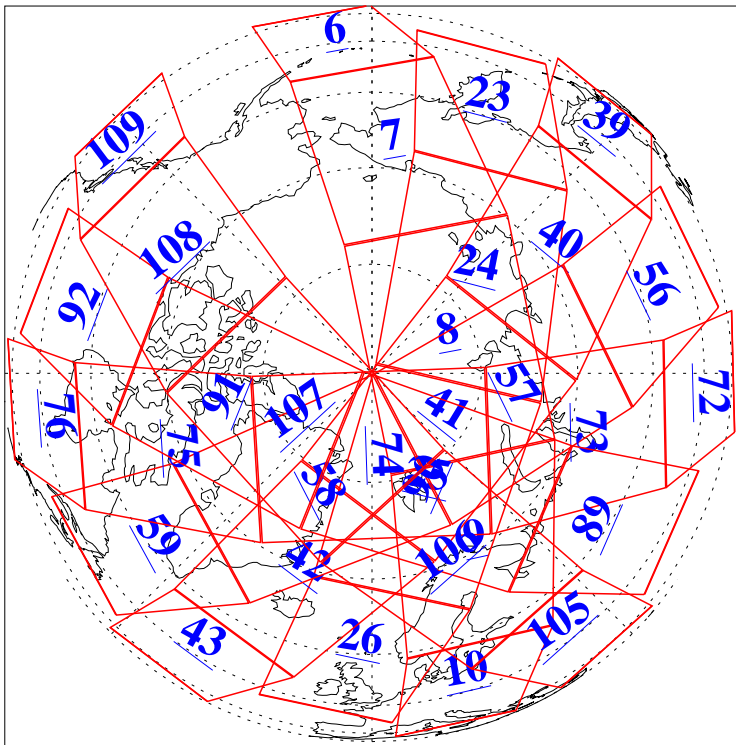

L1B Availability
AMSU Granules: 240
HSB Granules: 0
AIRS Granules: 240

30 Jun 2016
DoY 182
Aqua Day 5171
Granules: 1 to 120

Granules: 121 to 240

Legend: AMSU Available, HSB Available, AIRS Available

L1B Availability
AMSU Granules: 240
HSB Granules: 0
AIRS Granules: 240

30 Jun 2016
DoY 182
Aqua Day 5171
Ascending Granules

Descending Granules

Legend: AMSU Available, HSB Available, AIRS Available

L1B Availability
 AMSU Granules: 240
 HSB Granules: 0
 AIRS Granules: 240

30 Jun 2016
 DoY 182
 Aqua Day 5171

Northern Hemisphere Granules

Southern Hemisphere Granules

Legend: AMSU Available, HSB Available, AIRS Available