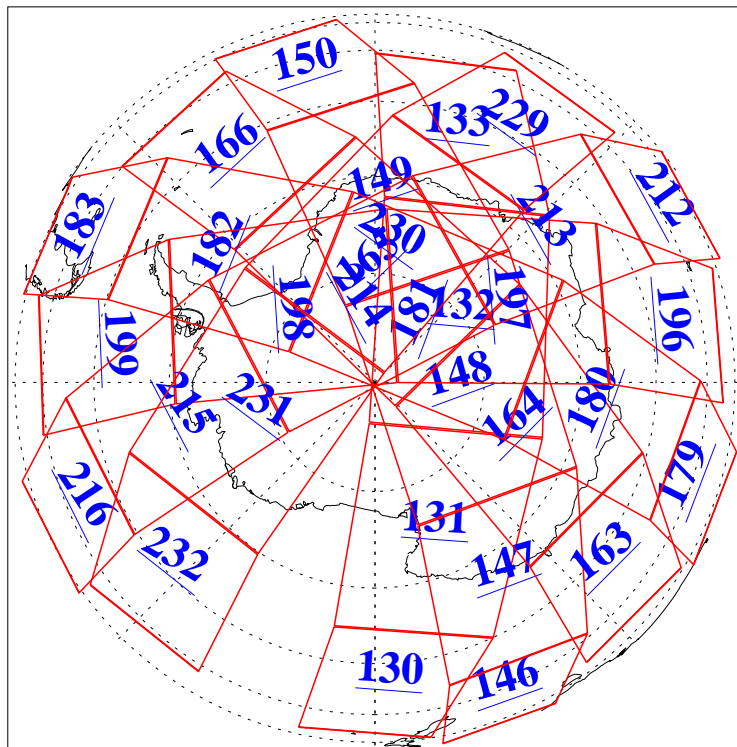

30 Jun 2016
DoY 182
Aqua Day 5171
Ascending Granules

Descending Granules

Legend: AMSU Available, HSB Available, AIRS Available

L1B Availability
 AMSU Granules: 240
 HSB Granules: 0
 AIRS Granules: 240

30 Jun 2016
 DoY 182
 Aqua Day 5171

Northern Hemisphere Granules

Southern Hemisphere Granules

Legend: AMSU Available, HSB Available, AIRS Available