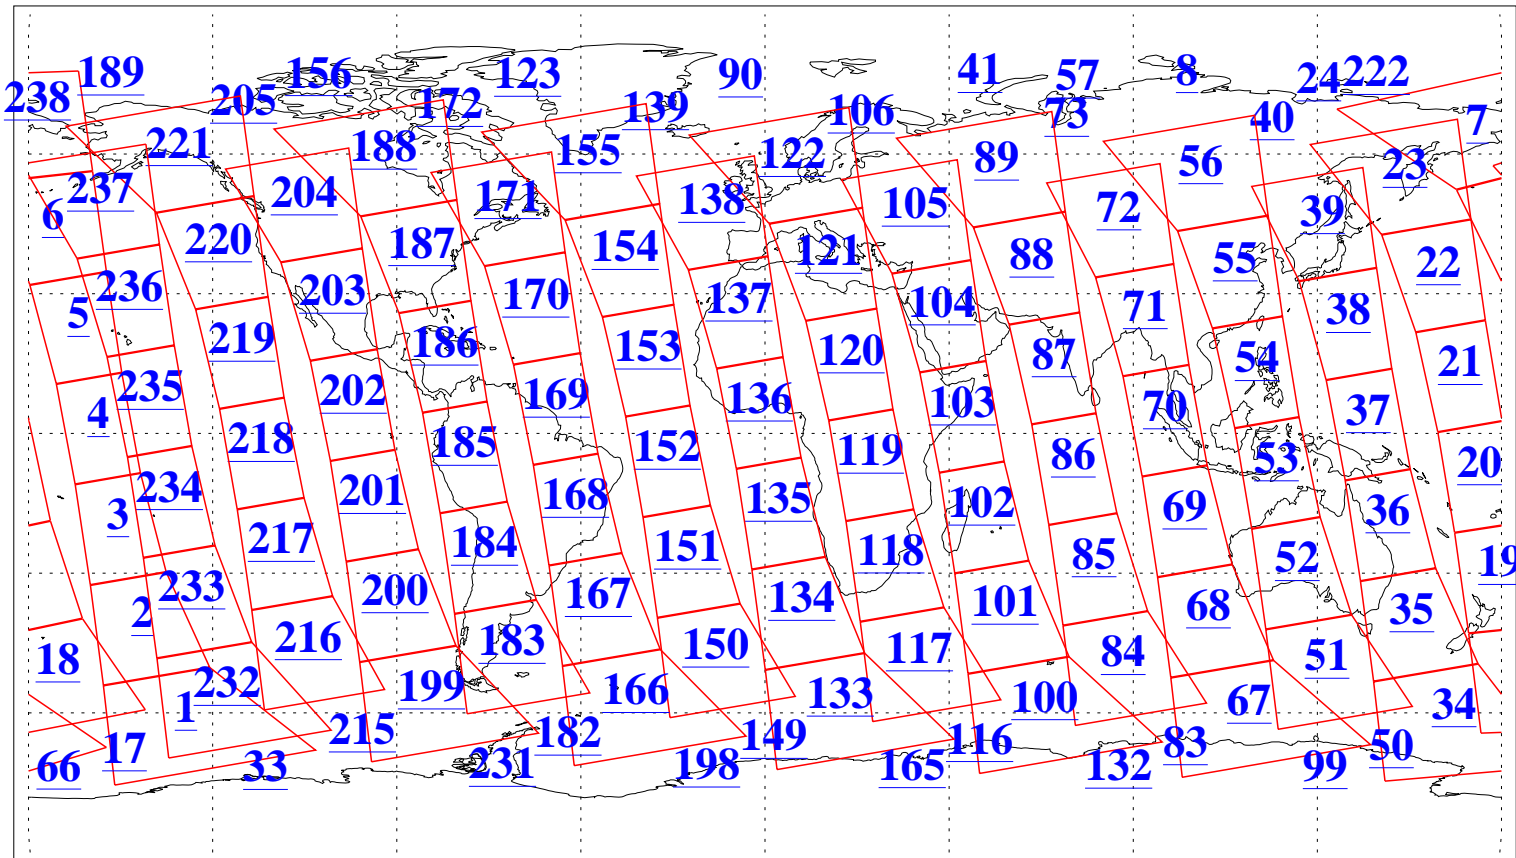

L1B Availability
AMSU Granules: 240
HSB Granules: 0
AIRS Granules: 240

30 Jun 2016
DoY 182
Aqua Day 5171
Granules: 1 to 120

Granules: 121 to 240

Legend: AMSU Available, HSB Available, AIRS Available

L1B Availability
AMSU Granules: 240
HSB Granules: 0
AIRS Granules: 240

30 Jun 2016
DoY 182
Aqua Day 5171
Ascending Granules

Descending Granules

Legend: AMSU Available, HSB Available, AIRS Available

L1B Availability
 AMSU Granules: 240
 HSB Granules: 0
 AIRS Granules: 240

30 Jun 2016
 DoY 182
 Aqua Day 5171

Northern Hemisphere Granules

Southern Hemisphere Granules

Legend: AMSU Available, HSB Available, AIRS Available