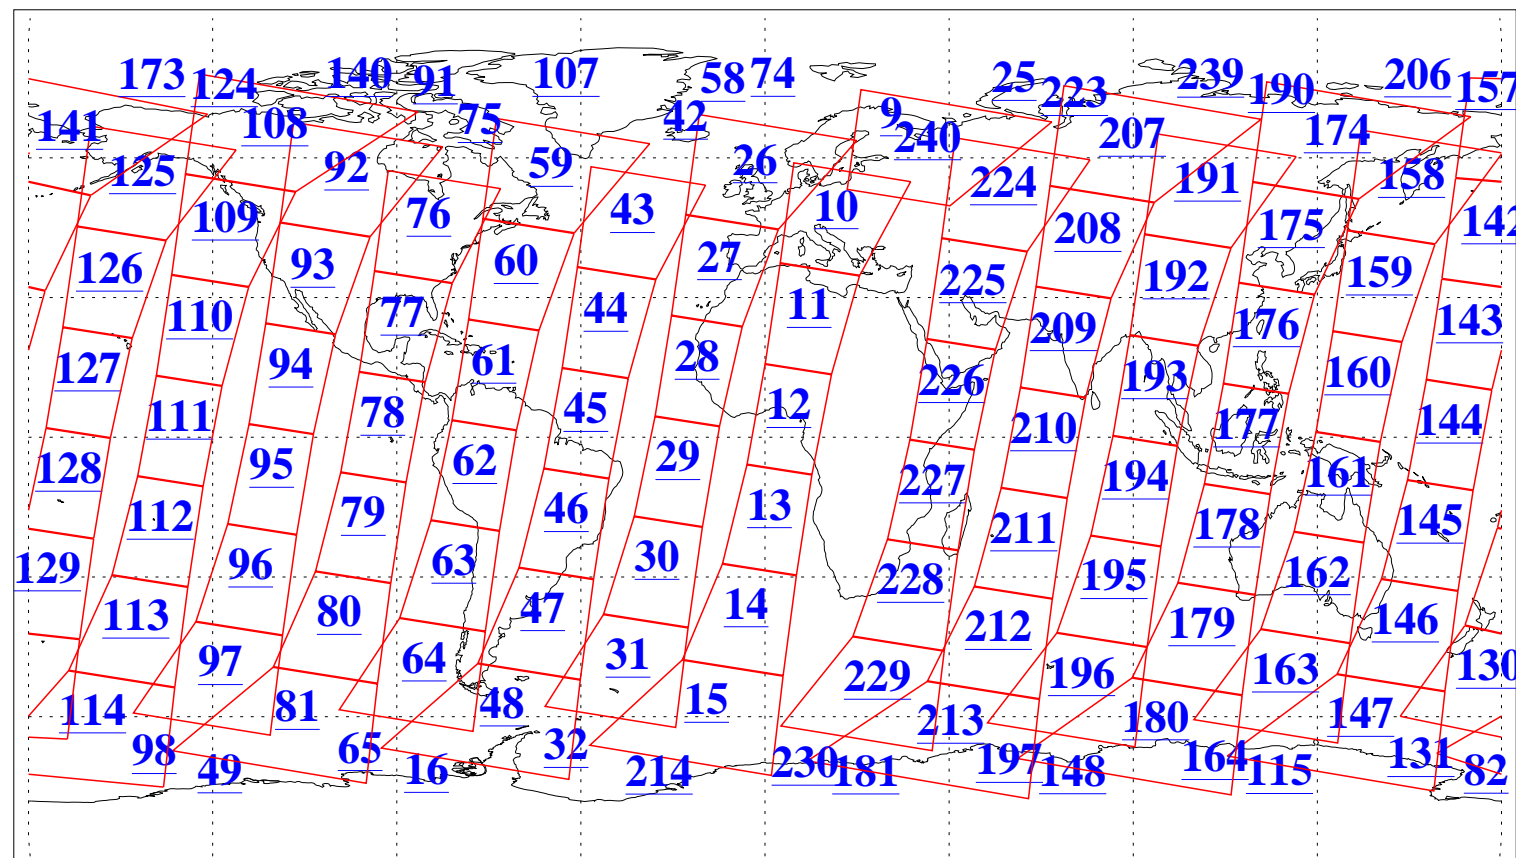

L1B Availability
AMSU Granules: 240
HSB Granules: 0
AIRS Granules: 240

30 Jun 2016
DoY 182
Aqua Day 5171
Granules: 1 to 120

Granules: 121 to 240

Legend: AMSU Available, HSB Available, AIRS Available

L1B Availability
AMSU Granules: 240
HSB Granules: 0
AIRS Granules: 240

30 Jun 2016
DoY 182
Aqua Day 5171
Ascending Granules

Descending Granules

Legend: AMSU Available, HSB Available, AIRS Available

L1B Availability
 AMSU Granules: 240
 HSB Granules: 0
 AIRS Granules: 240

30 Jun 2016
 DoY 182
 Aqua Day 5171

Northern Hemisphere Granules

Southern Hemisphere Granules

Legend: AMSU Available, HSB Available, AIRS Available