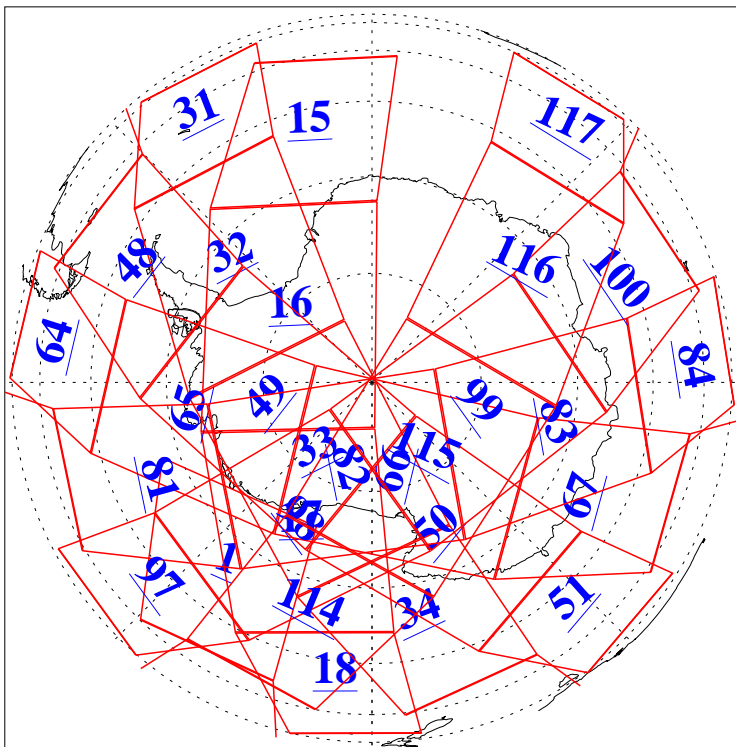

L1B Availability
AMSU Granules: 240
HSB Granules: 0
AIRS Granules: 240

30 Jun 2016
DoY 182
Aqua Day 5171
Granules: 1 to 120

Granules: 121 to 240

Legend: AMSU Available, HSB Available, AIRS Available

L1B Availability
AMSU Granules: 240
HSB Granules: 0
AIRS Granules: 240

30 Jun 2016
DoY 182
Aqua Day 5171
Ascending Granules

Descending Granules

Legend: AMSU Available, HSB Available, AIRS Available

L1B Availability
 AMSU Granules: 240
 HSB Granules: 0
 AIRS Granules: 240

30 Jun 2016
 DoY 182
 Aqua Day 5171

Northern Hemisphere Granules

Southern Hemisphere Granules

Legend: AMSU Available, HSB Available, AIRS Available