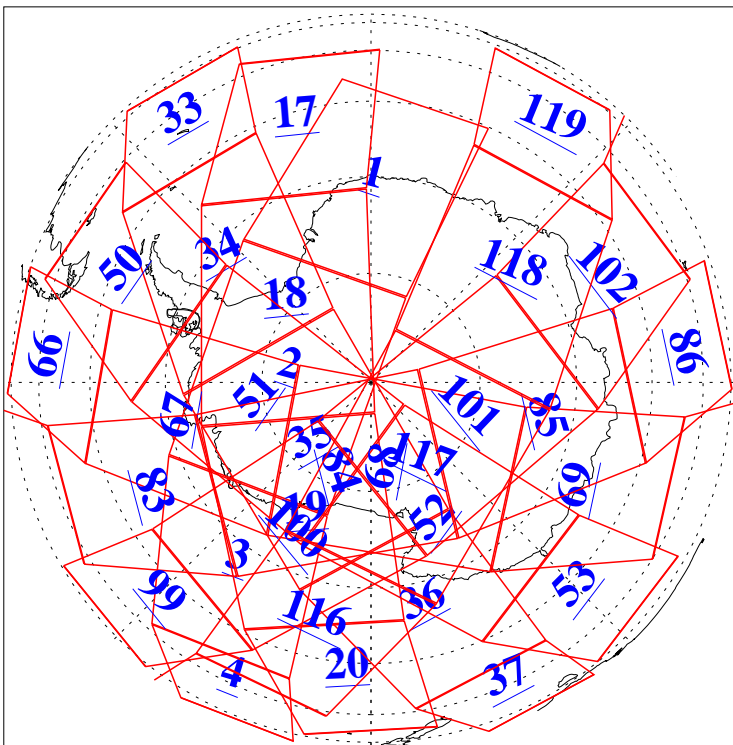

L1B Availability  
AMSU Granules: 240  
HSB Granules: 0  
AIRS Granules: 240

28 Jun 2016  
DoY 180  
Aqua Day 5169  
Granules: 1 to 120

Granules: 121 to 240

Legend: AMSU Available, HSB Available, AIRS Available

L1B Availability  
AMSU Granules: 240  
HSB Granules: 0  
AIRS Granules: 240

28 Jun 2016  
DoY 180  
Aqua Day 5169  
Ascending Granules

Descending Granules

Legend: AMSU Available, HSB Available, AIRS Available

L1B Availability  
 AMSU Granules: 240  
 HSB Granules: 0  
 AIRS Granules: 240

28 Jun 2016  
 DoY 180  
 Aqua Day 5169

Northern Hemisphere Granules

Southern Hemisphere Granules

Legend: AMSU Available, HSB Available, AIRS Available