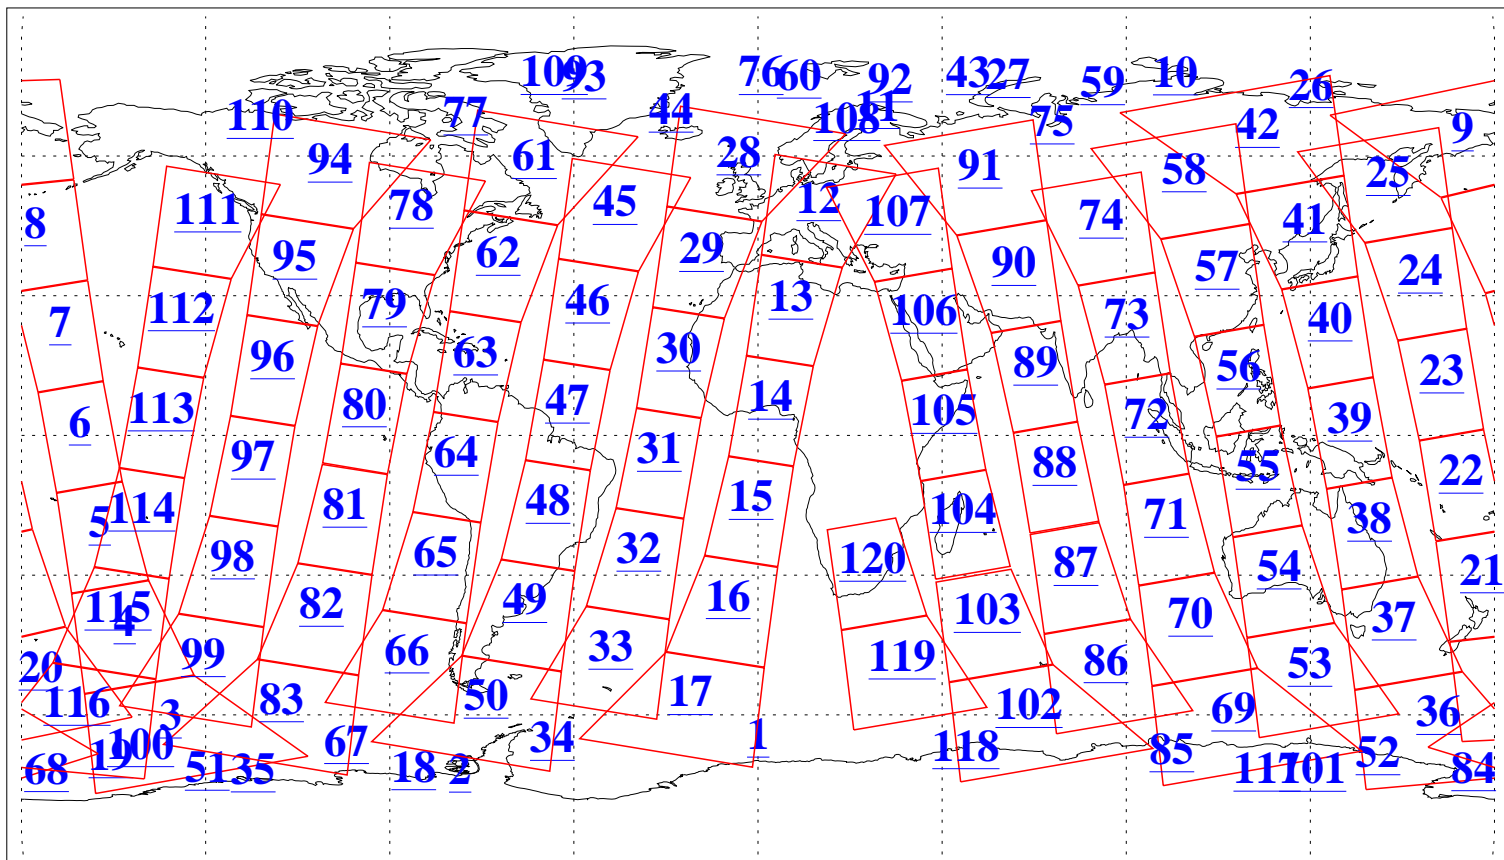

L1B Availability  
AMSU Granules: 240  
HSB Granules: 0  
AIRS Granules: 240

28 Jun 2016  
DoY 180  
Aqua Day 5169  
Granules: 1 to 120

Granules: 121 to 240

Legend: AMSU Available, HSB Available, AIRS Available

L1B Availability  
AMSU Granules: 240  
HSB Granules: 0  
AIRS Granules: 240

28 Jun 2016  
DoY 180  
Aqua Day 5169  
Ascending Granules

Descending Granules

Legend: AMSU Available, HSB Available, AIRS Available

L1B Availability  
 AMSU Granules: 240  
 HSB Granules: 0  
 AIRS Granules: 240

28 Jun 2016  
 DoY 180  
 Aqua Day 5169

Northern Hemisphere Granules

Southern Hemisphere Granules

Legend: AMSU Available, HSB Available, AIRS Available