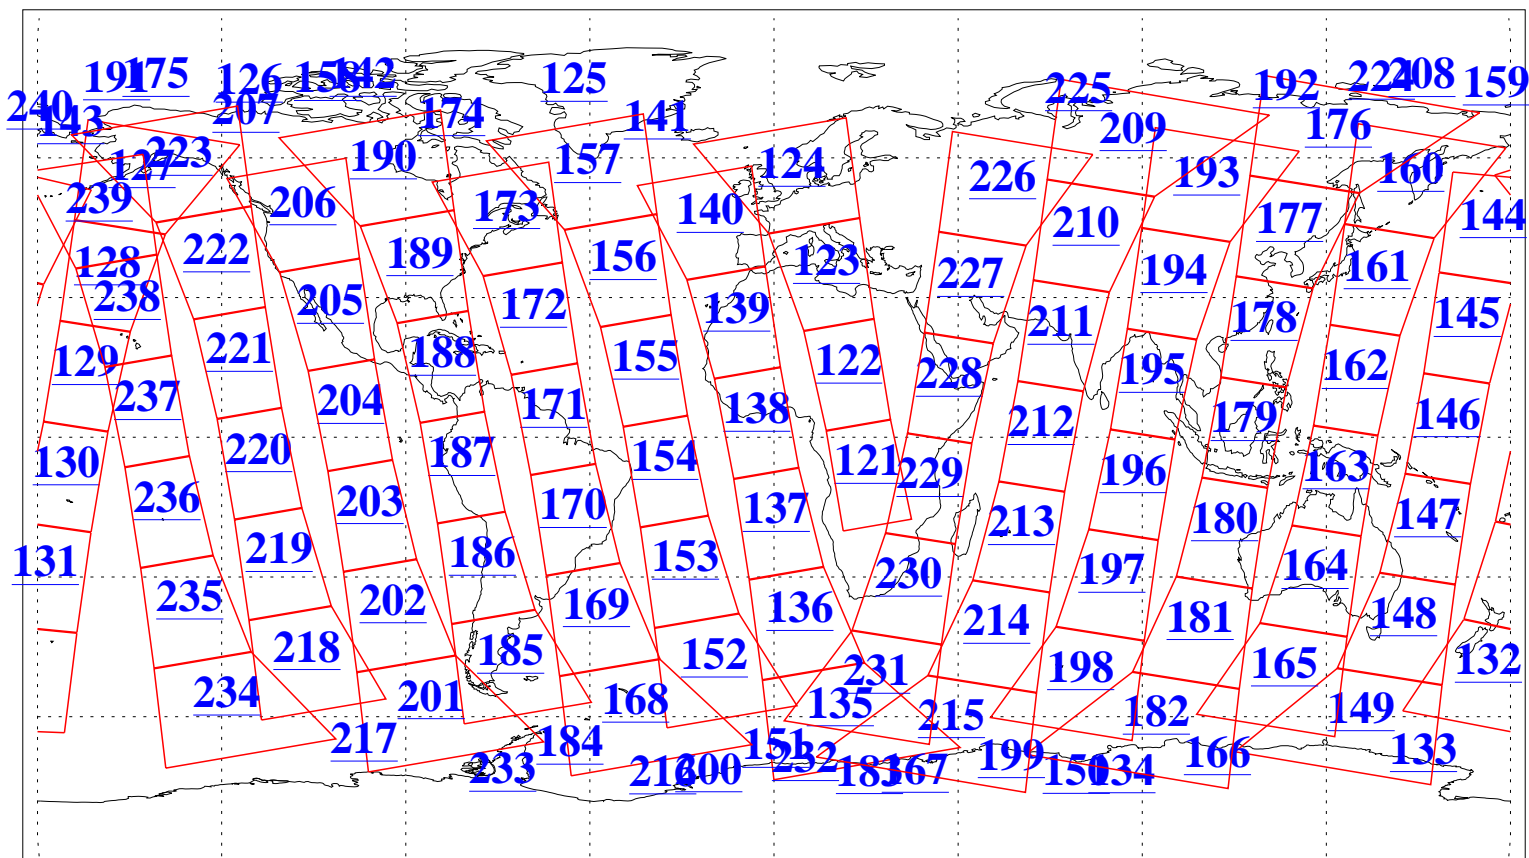

L1B Availability  
AMSU Granules: 240  
HSB Granules: 0  
AIRS Granules: 240

28 Jun 2016  
DoY 180  
Aqua Day 5169  
Granules: 1 to 120

Granules: 121 to 240

Legend: AMSU Available, HSB Available, AIRS Available

L1B Availability  
AMSU Granules: 240  
HSB Granules: 0  
AIRS Granules: 240

28 Jun 2016  
DoY 180  
Aqua Day 5169  
Ascending Granules

Descending Granules

Legend: AMSU Available, HSB Available, AIRS Available

L1B Availability  
 AMSU Granules: 240  
 HSB Granules: 0  
 AIRS Granules: 240

28 Jun 2016  
 DoY 180  
 Aqua Day 5169

Northern Hemisphere Granules

Southern Hemisphere Granules

Legend: AMSU Available, HSB Available, AIRS Available