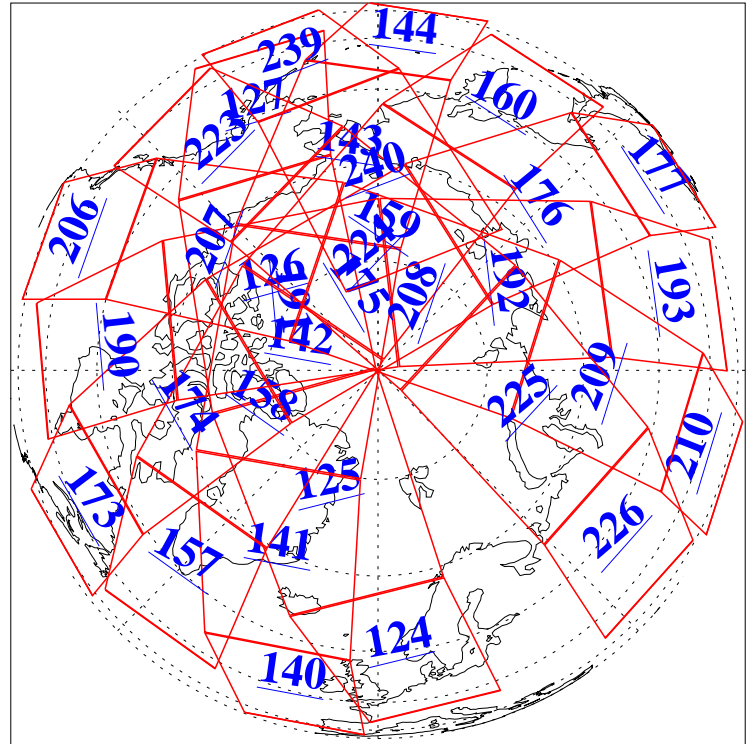

L1B Availability  
AMSU Granules: 240  
HSB Granules: 0  
AIRS Granules: 240

28 Jun 2016  
DoY 180  
Aqua Day 5169  
Granules: 1 to 120

Granules: 121 to 240

Legend: AMSU Available, HSB Available, AIRS Available

L1B Availability  
AMSU Granules: 240  
HSB Granules: 0  
AIRS Granules: 240

28 Jun 2016  
DoY 180  
Aqua Day 5169  
Ascending Granules

Descending Granules

Legend: AMSU Available, HSB Available, AIRS Available

L1B Availability  
 AMSU Granules: 240  
 HSB Granules: 0  
 AIRS Granules: 240

28 Jun 2016  
 DoY 180  
 Aqua Day 5169

Northern Hemisphere Granules

Southern Hemisphere Granules

Legend: AMSU Available, HSB Available, AIRS Available