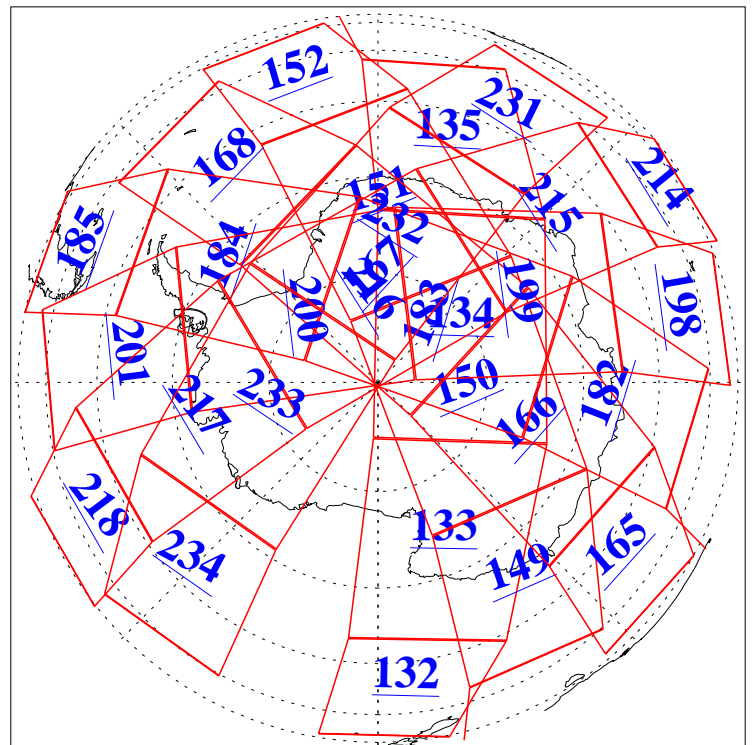

L1B Availability  
AMSU Granules: 240  
HSB Granules: 0  
AIRS Granules: 240

28 Jun 2016  
DoY 180  
Aqua Day 5169  
Granules: 1 to 120

Granules: 121 to 240

Legend: AMSU Available, HSB Available, AIRS Available

L1B Availability  
AMSU Granules: 240  
HSB Granules: 0  
AIRS Granules: 240

28 Jun 2016  
DoY 180  
Aqua Day 5169  
Ascending Granules

Descending Granules

Legend: AMSU Available, HSB Available, AIRS Available

L1B Availability  
 AMSU Granules: 240  
 HSB Granules: 0  
 AIRS Granules: 240

28 Jun 2016  
 DoY 180  
 Aqua Day 5169

Northern Hemisphere Granules

Southern Hemisphere Granules

Legend: AMSU Available, HSB Available, AIRS Available