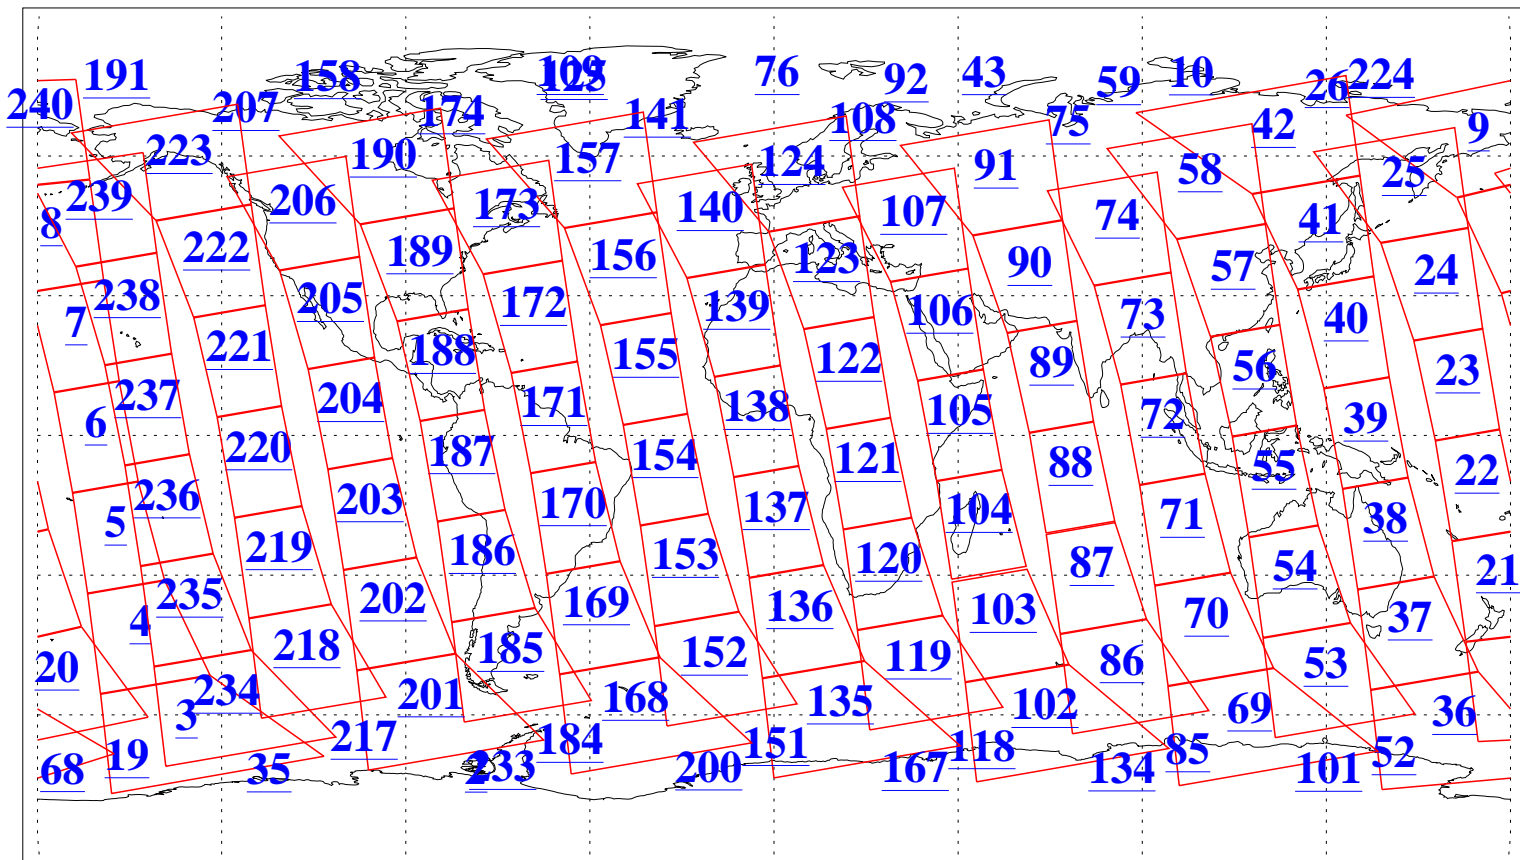

L1B Availability  
AMSU Granules: 240  
HSB Granules: 0  
AIRS Granules: 240

28 Jun 2016  
DoY 180  
Aqua Day 5169  
Granules: 1 to 120

Granules: 121 to 240

Legend: AMSU Available, HSB Available, AIRS Available

L1B Availability  
AMSU Granules: 240  
HSB Granules: 0  
AIRS Granules: 240

28 Jun 2016  
DoY 180  
Aqua Day 5169  
Ascending Granules

Descending Granules

Legend: AMSU Available, HSB Available, AIRS Available

L1B Availability  
 AMSU Granules: 240  
 HSB Granules: 0  
 AIRS Granules: 240

28 Jun 2016  
 DoY 180  
 Aqua Day 5169

Northern Hemisphere Granules

Southern Hemisphere Granules

Legend: AMSU Available, HSB Available, AIRS Available