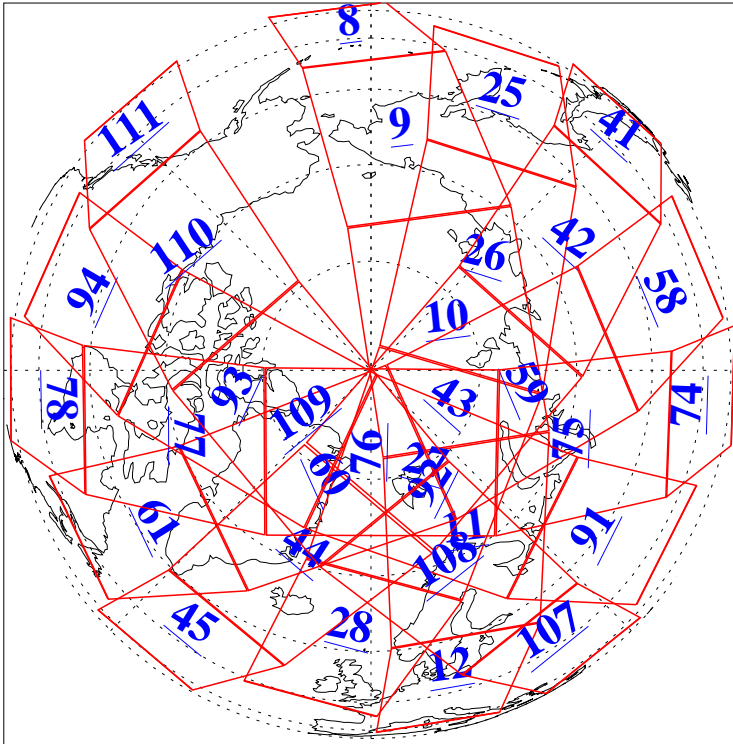

L1B Availability  
AMSU Granules: 240  
HSB Granules: 0  
AIRS Granules: 240

28 Jun 2016  
DoY 180  
Aqua Day 5169  
Granules: 1 to 120

Granules: 121 to 240

Legend: AMSU Available, HSB Available, AIRS Available

L1B Availability  
AMSU Granules: 240  
HSB Granules: 0  
AIRS Granules: 240

28 Jun 2016  
DoY 180  
Aqua Day 5169  
Ascending Granules

Descending Granules

Legend: AMSU Available, HSB Available, AIRS Available

L1B Availability  
 AMSU Granules: 240  
 HSB Granules: 0  
 AIRS Granules: 240

28 Jun 2016  
 DoY 180  
 Aqua Day 5169

Northern Hemisphere Granules

Southern Hemisphere Granules

Legend: AMSU Available, HSB Available, AIRS Available