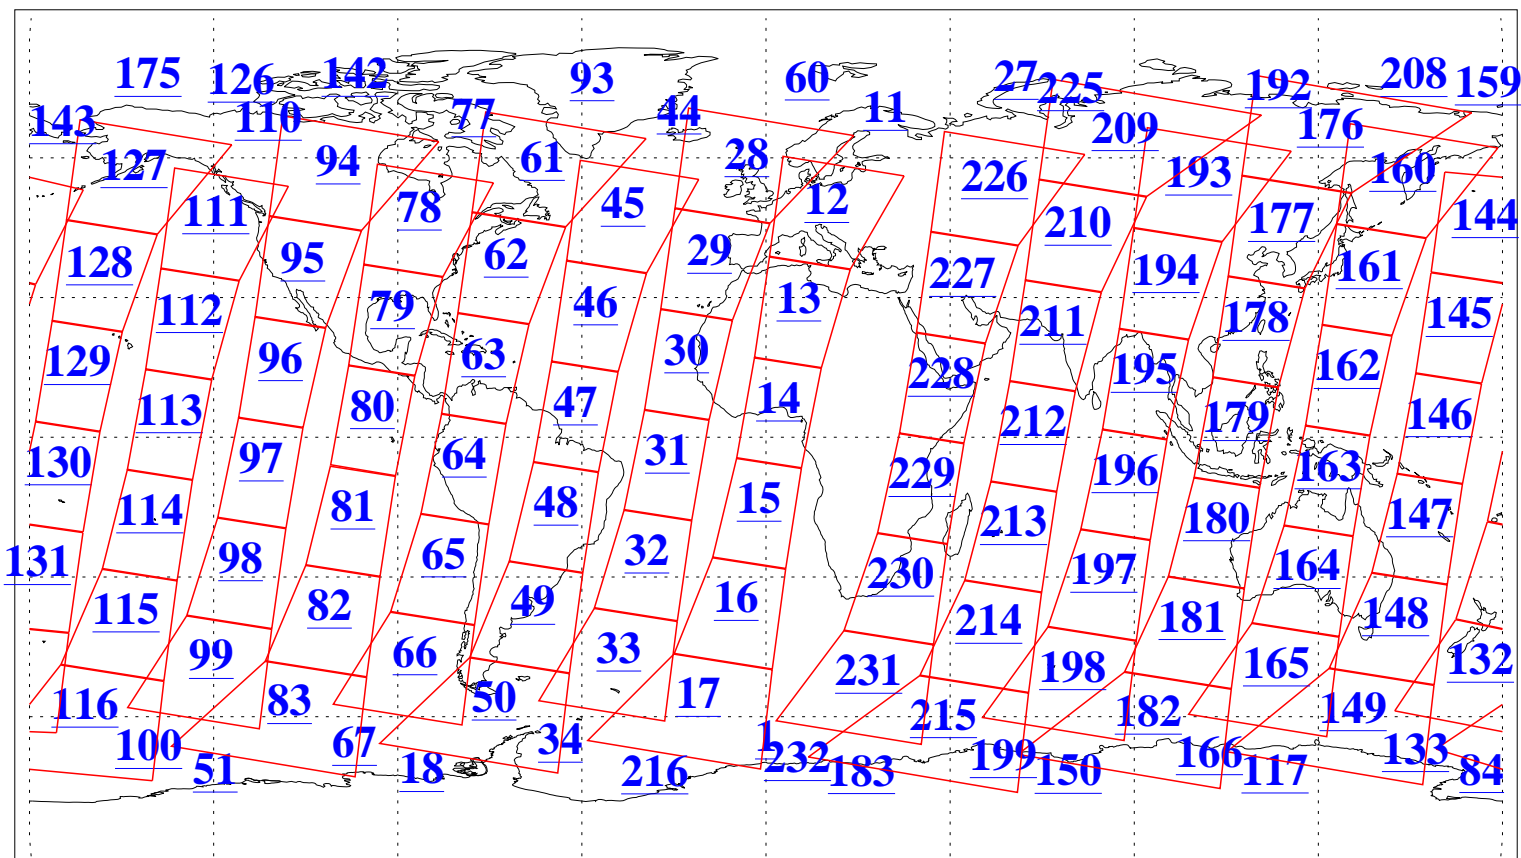

L1B Availability  
AMSU Granules: 240  
HSB Granules: 0  
AIRS Granules: 240

28 Jun 2016  
DoY 180  
Aqua Day 5169  
Granules: 1 to 120

Granules: 121 to 240

Legend: AMSU Available, HSB Available, AIRS Available

L1B Availability  
AMSU Granules: 240  
HSB Granules: 0  
AIRS Granules: 240

28 Jun 2016  
DoY 180  
Aqua Day 5169  
Ascending Granules

Descending Granules

Legend: AMSU Available, HSB Available, AIRS Available

L1B Availability  
 AMSU Granules: 240  
 HSB Granules: 0  
 AIRS Granules: 240

28 Jun 2016  
 DoY 180  
 Aqua Day 5169

Northern Hemisphere Granules

Southern Hemisphere Granules

Legend: AMSU Available, HSB Available, AIRS Available