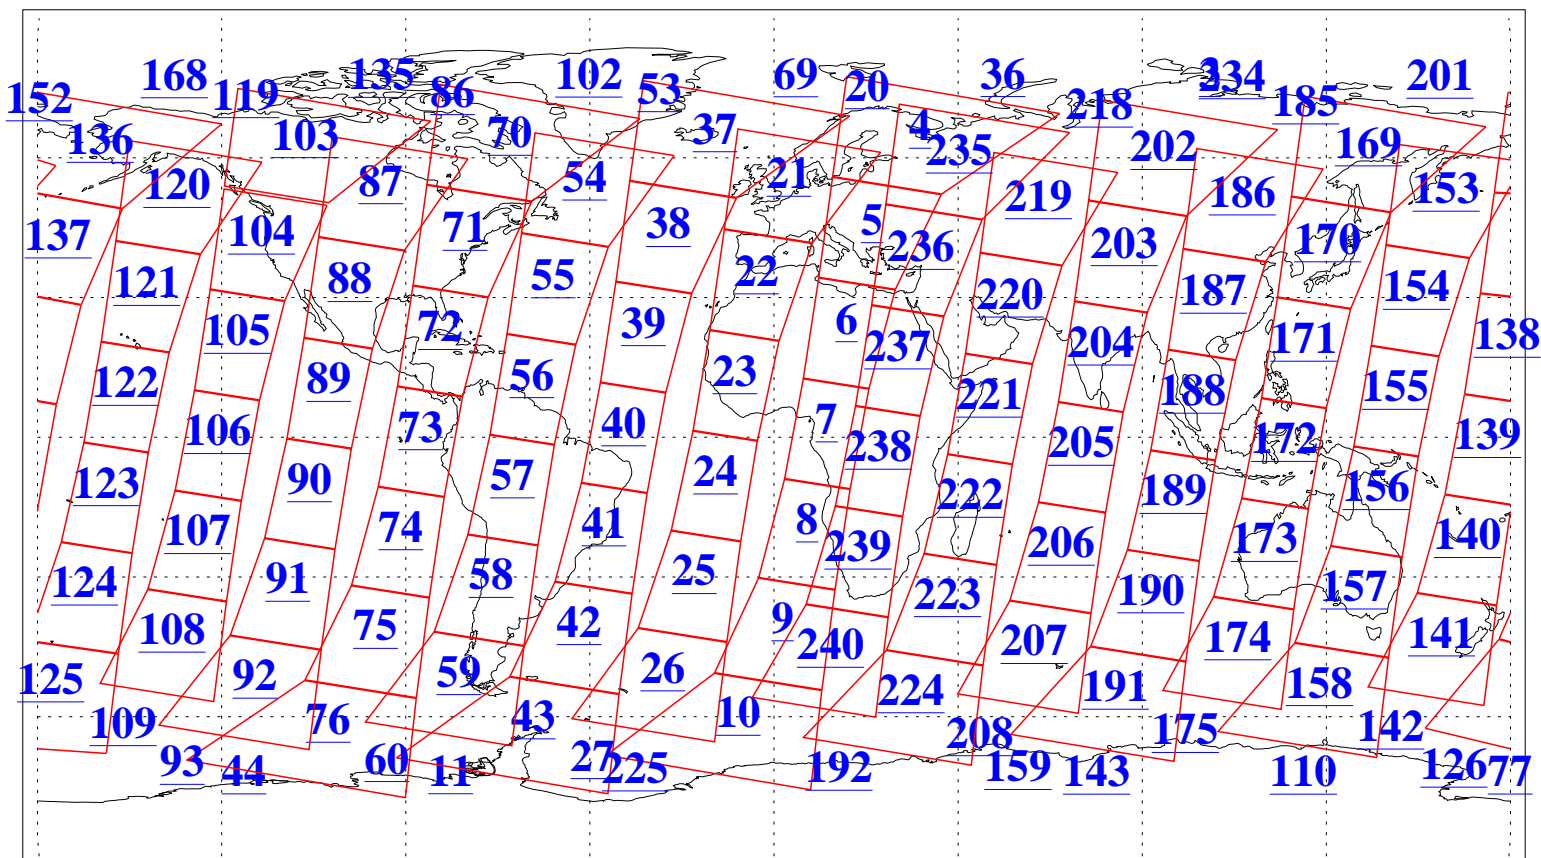

L1B Availability
AMSU Granules: 240
HSB Granules: 0
AIRS Granules: 240

27 Jun 2016
DoY 179
Aqua Day 5168
Granules: 1 to 120

Granules: 121 to 240

Legend: AMSU Available, HSB Available, AIRS Available

L1B Availability
AMSU Granules: 240
HSB Granules: 0
AIRS Granules: 240

27 Jun 2016
DoY 179
Aqua Day 5168
Ascending Granules

Descending Granules

Legend: AMSU Available, HSB Available, AIRS Available

L1B Availability
 AMSU Granules: 240
 HSB Granules: 0
 AIRS Granules: 240

27 Jun 2016
 DoY 179
 Aqua Day 5168

Northern Hemisphere Granules

Southern Hemisphere Granules

Legend: AMSU Available, HSB Available, AIRS Available