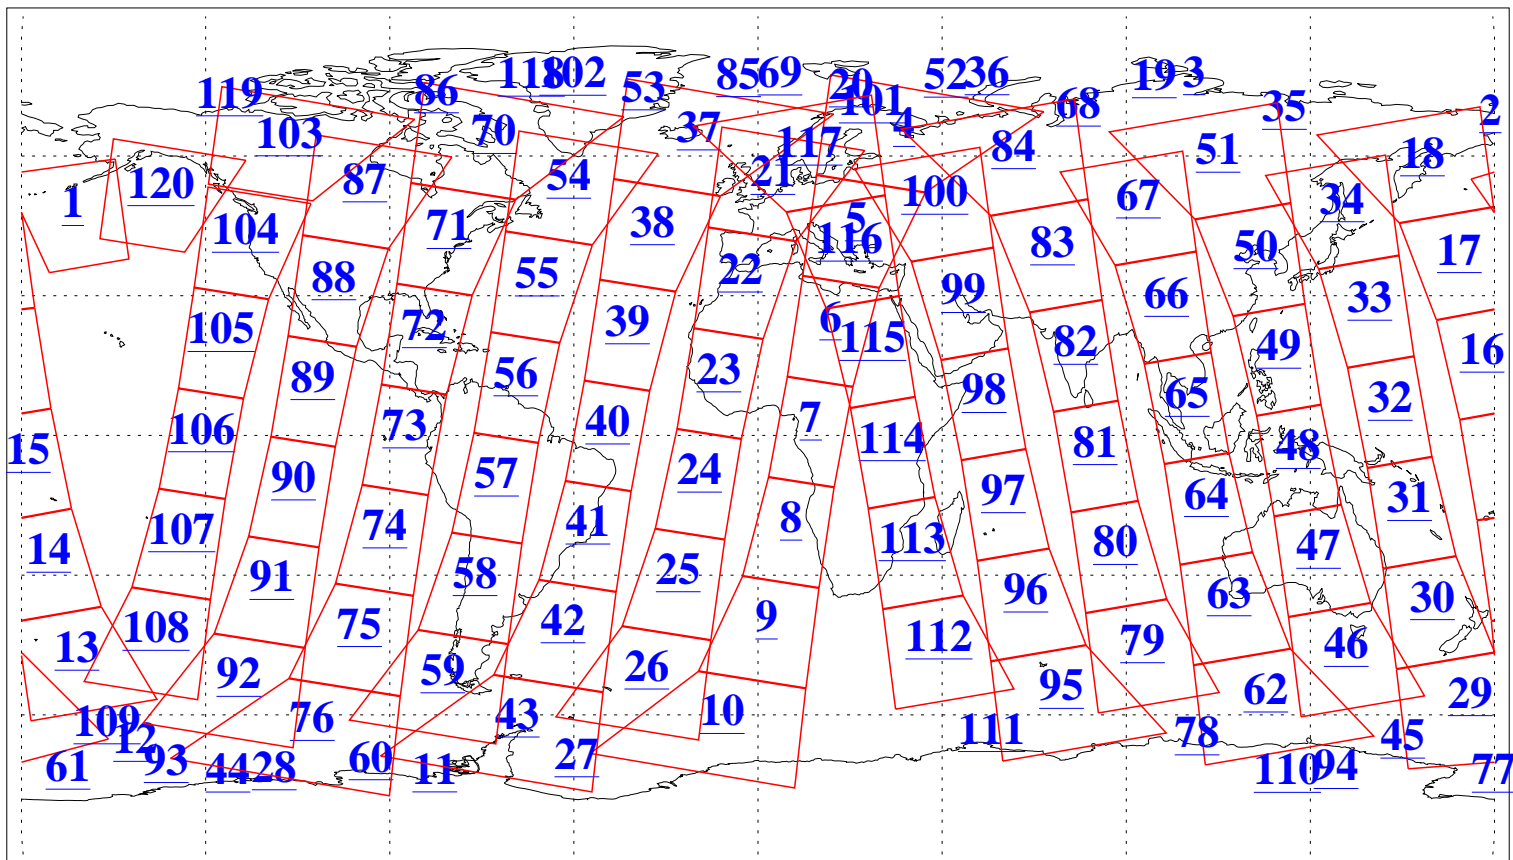

L1B Availability
AMSU Granules: 240
HSB Granules: 0
AIRS Granules: 240

27 Jun 2016
DoY 179
Aqua Day 5168
Granules: 1 to 120

Granules: 121 to 240

Legend: AMSU Available, HSB Available, AIRS Available

L1B Availability
AMSU Granules: 240
HSB Granules: 0
AIRS Granules: 240

27 Jun 2016
DoY 179
Aqua Day 5168
Ascending Granules

Descending Granules

Legend: AMSU Available, HSB Available, AIRS Available

L1B Availability
 AMSU Granules: 240
 HSB Granules: 0
 AIRS Granules: 240

27 Jun 2016
 DoY 179
 Aqua Day 5168

Northern Hemisphere Granules

Southern Hemisphere Granules

Legend: AMSU Available, HSB Available, AIRS Available