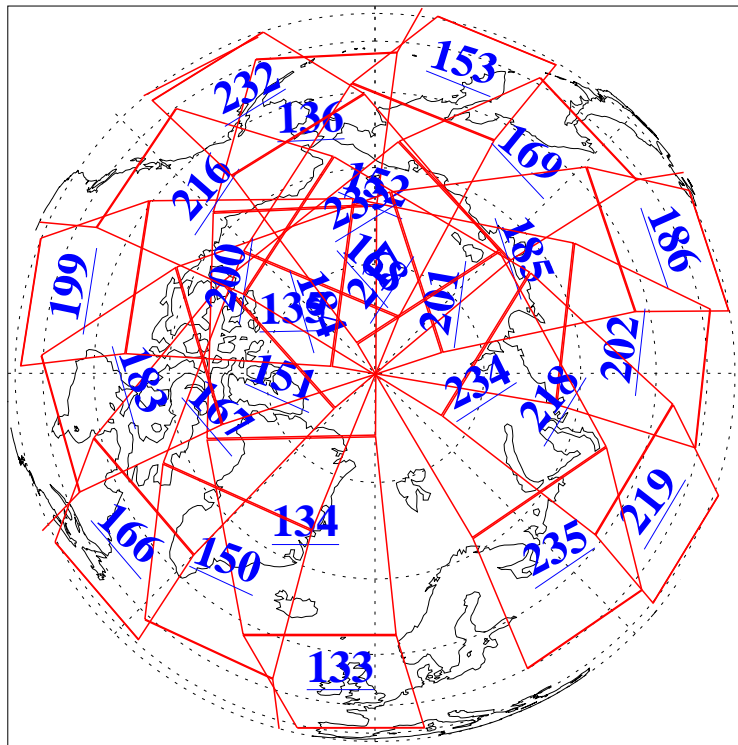

27 Jun 2016
DoY 179
Aqua Day 5168
Ascending Granules

Descending Granules

Legend: AMSU Available, HSB Available, AIRS Available

L1B Availability
 AMSU Granules: 240
 HSB Granules: 0
 AIRS Granules: 240

27 Jun 2016
 DoY 179
 Aqua Day 5168

Northern Hemisphere Granules

Southern Hemisphere Granules

Legend: AMSU Available, HSB Available, AIRS Available