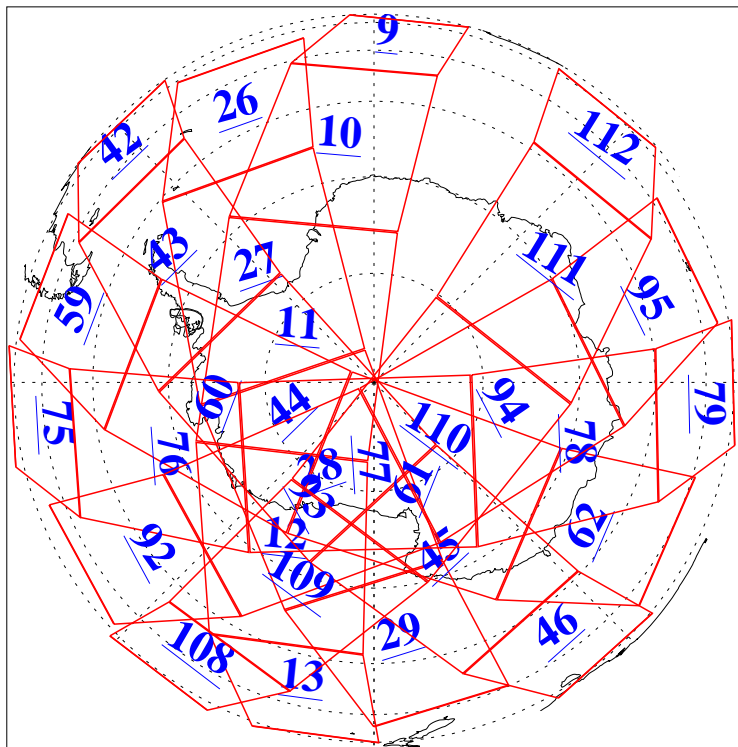

L1B Availability
AMSU Granules: 240
HSB Granules: 0
AIRS Granules: 240

27 Jun 2016
DoY 179
Aqua Day 5168
Granules: 1 to 120

Granules: 121 to 240

Legend: AMSU Available, HSB Available, AIRS Available

L1B Availability
AMSU Granules: 240
HSB Granules: 0
AIRS Granules: 240

27 Jun 2016
DoY 179
Aqua Day 5168
Ascending Granules

Descending Granules

Legend: AMSU Available, HSB Available, AIRS Available

L1B Availability
 AMSU Granules: 240
 HSB Granules: 0
 AIRS Granules: 240

27 Jun 2016
 DoY 179
 Aqua Day 5168

Northern Hemisphere Granules

Southern Hemisphere Granules

Legend: AMSU Available, HSB Available, AIRS Available