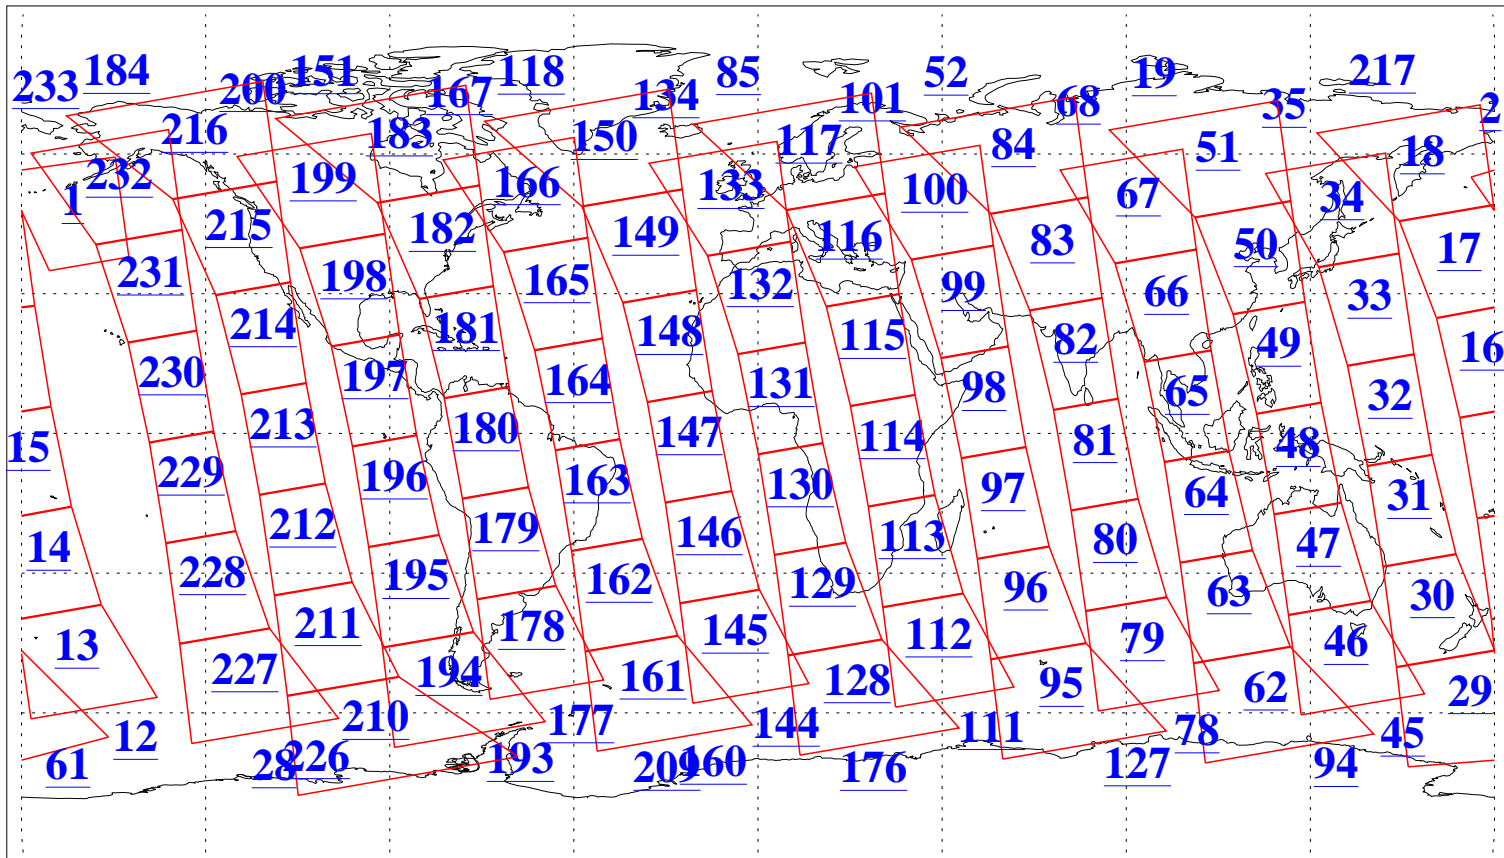

L1B Availability
AMSU Granules: 240
HSB Granules: 0
AIRS Granules: 240

27 Jun 2016
DoY 179
Aqua Day 5168
Granules: 1 to 120

Granules: 121 to 240

Legend: AMSU Available, HSB Available, AIRS Available

L1B Availability
AMSU Granules: 240
HSB Granules: 0
AIRS Granules: 240

27 Jun 2016
DoY 179
Aqua Day 5168
Ascending Granules

Descending Granules

Legend: AMSU Available, HSB Available, AIRS Available

L1B Availability
 AMSU Granules: 240
 HSB Granules: 0
 AIRS Granules: 240

27 Jun 2016
 DoY 179
 Aqua Day 5168

Northern Hemisphere Granules

Southern Hemisphere Granules

Legend: AMSU Available, HSB Available, AIRS Available