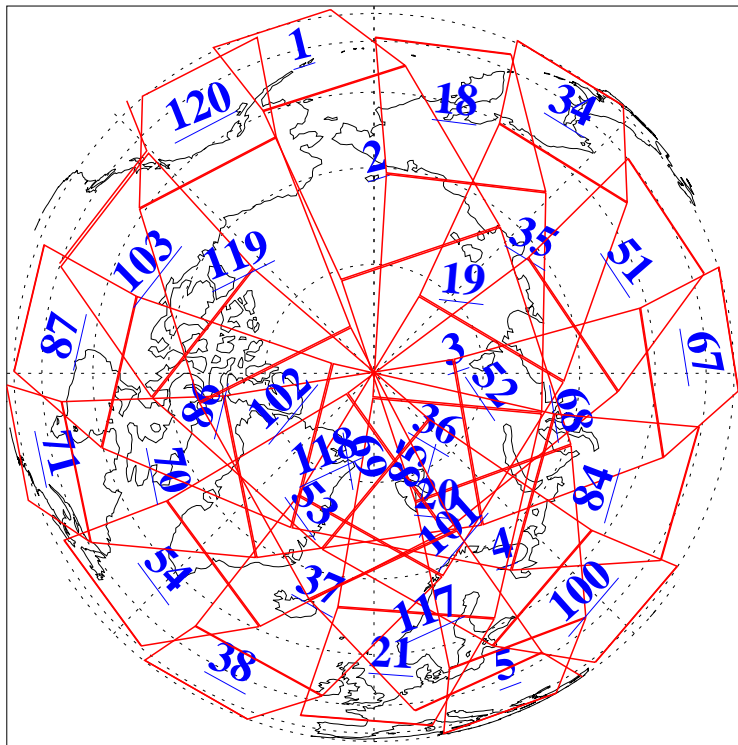

L1B Availability
AMSU Granules: 240
HSB Granules: 0
AIRS Granules: 240

27 Jun 2016
DoY 179
Aqua Day 5168
Granules: 1 to 120

Granules: 121 to 240

Legend: AMSU Available, HSB Available, AIRS Available

L1B Availability
AMSU Granules: 240
HSB Granules: 0
AIRS Granules: 240

27 Jun 2016
DoY 179
Aqua Day 5168
Ascending Granules

Descending Granules

Legend: AMSU Available, HSB Available, AIRS Available

L1B Availability
 AMSU Granules: 240
 HSB Granules: 0
 AIRS Granules: 240

27 Jun 2016
 DoY 179
 Aqua Day 5168

Northern Hemisphere Granules

Southern Hemisphere Granules

Legend: AMSU Available, HSB Available, AIRS Available