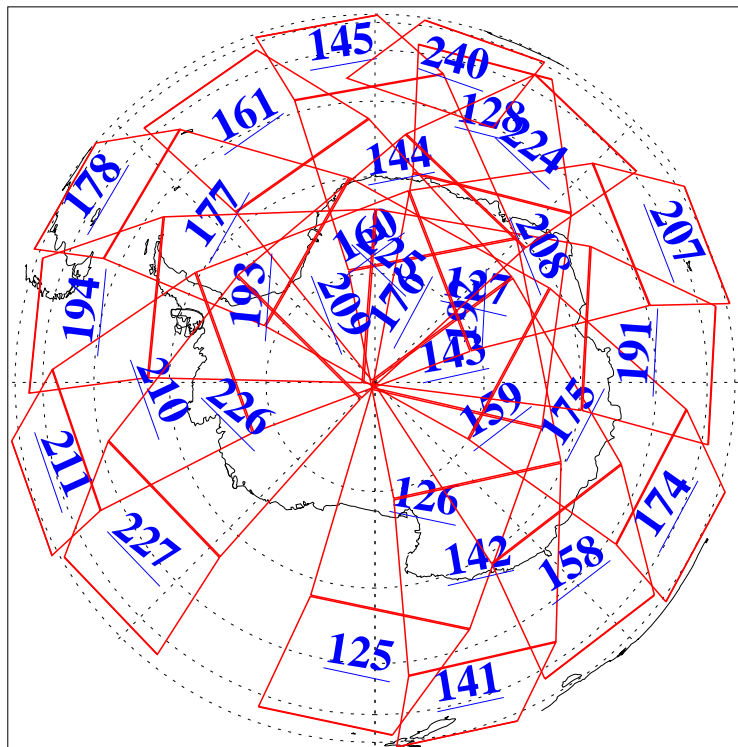

L1B Availability
AMSU Granules: 240
HSB Granules: 0
AIRS Granules: 240

27 Jun 2016
DoY 179
Aqua Day 5168
Granules: 1 to 120

Granules: 121 to 240

Legend: AMSU Available, HSB Available, AIRS Available

L1B Availability
AMSU Granules: 240
HSB Granules: 0
AIRS Granules: 240

27 Jun 2016
DoY 179
Aqua Day 5168
Ascending Granules

Descending Granules

Legend: AMSU Available, HSB Available, AIRS Available

L1B Availability
 AMSU Granules: 240
 HSB Granules: 0
 AIRS Granules: 240

27 Jun 2016
 DoY 179
 Aqua Day 5168

Northern Hemisphere Granules

Southern Hemisphere Granules

Legend: AMSU Available, HSB Available, AIRS Available