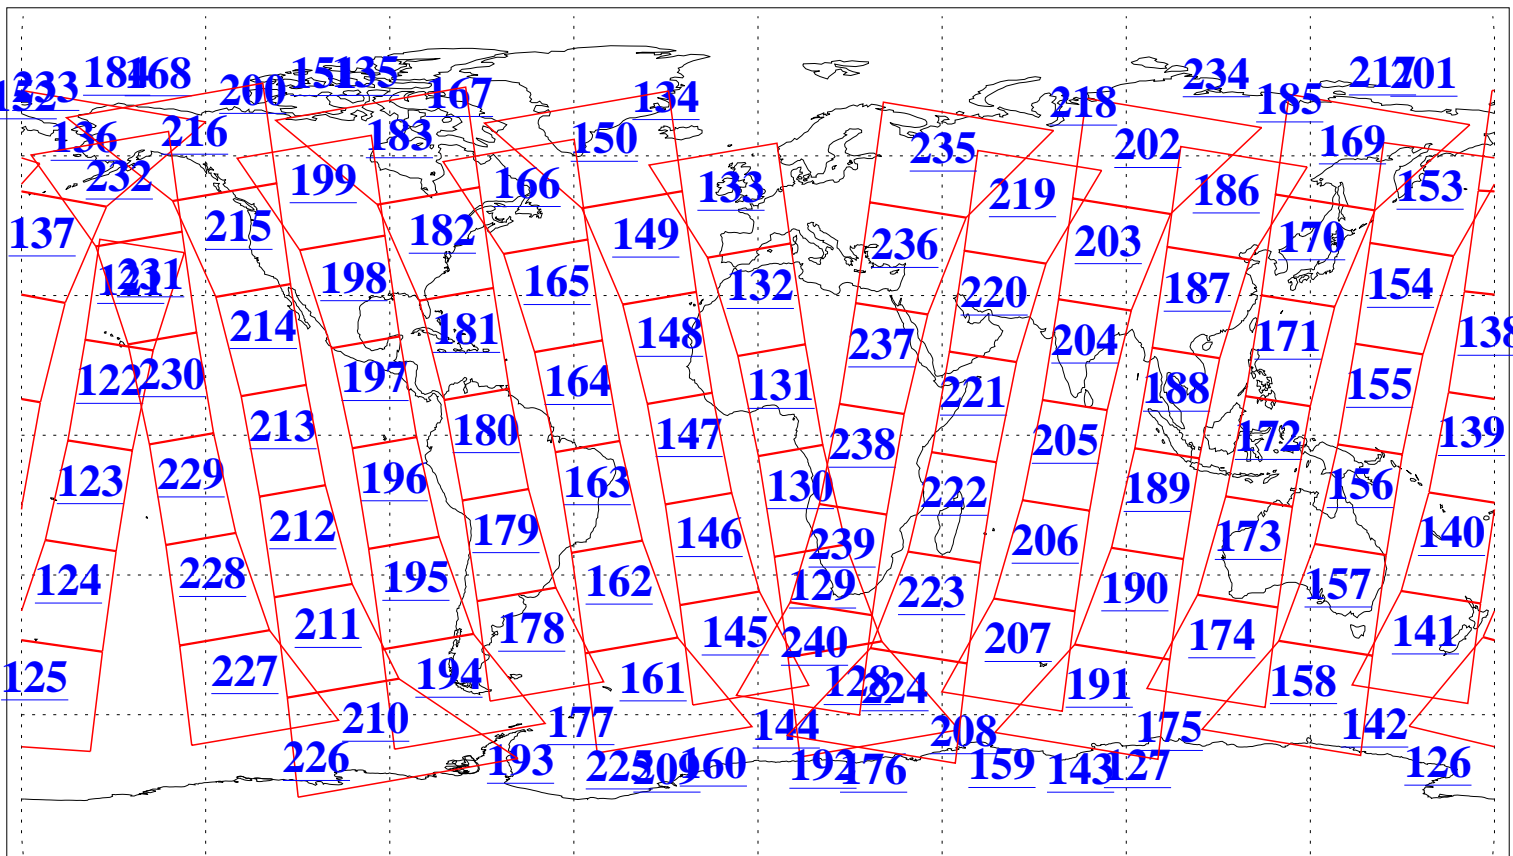

L1B Availability
AMSU Granules: 240
HSB Granules: 0
AIRS Granules: 240

27 Jun 2016
DoY 179
Aqua Day 5168
Granules: 1 to 120

Granules: 121 to 240

Legend: AMSU Available, HSB Available, AIRS Available

L1B Availability
AMSU Granules: 240
HSB Granules: 0
AIRS Granules: 240

27 Jun 2016
DoY 179
Aqua Day 5168
Ascending Granules

Descending Granules

Legend: AMSU Available, HSB Available, AIRS Available

L1B Availability
 AMSU Granules: 240
 HSB Granules: 0
 AIRS Granules: 240

27 Jun 2016
 DoY 179
 Aqua Day 5168