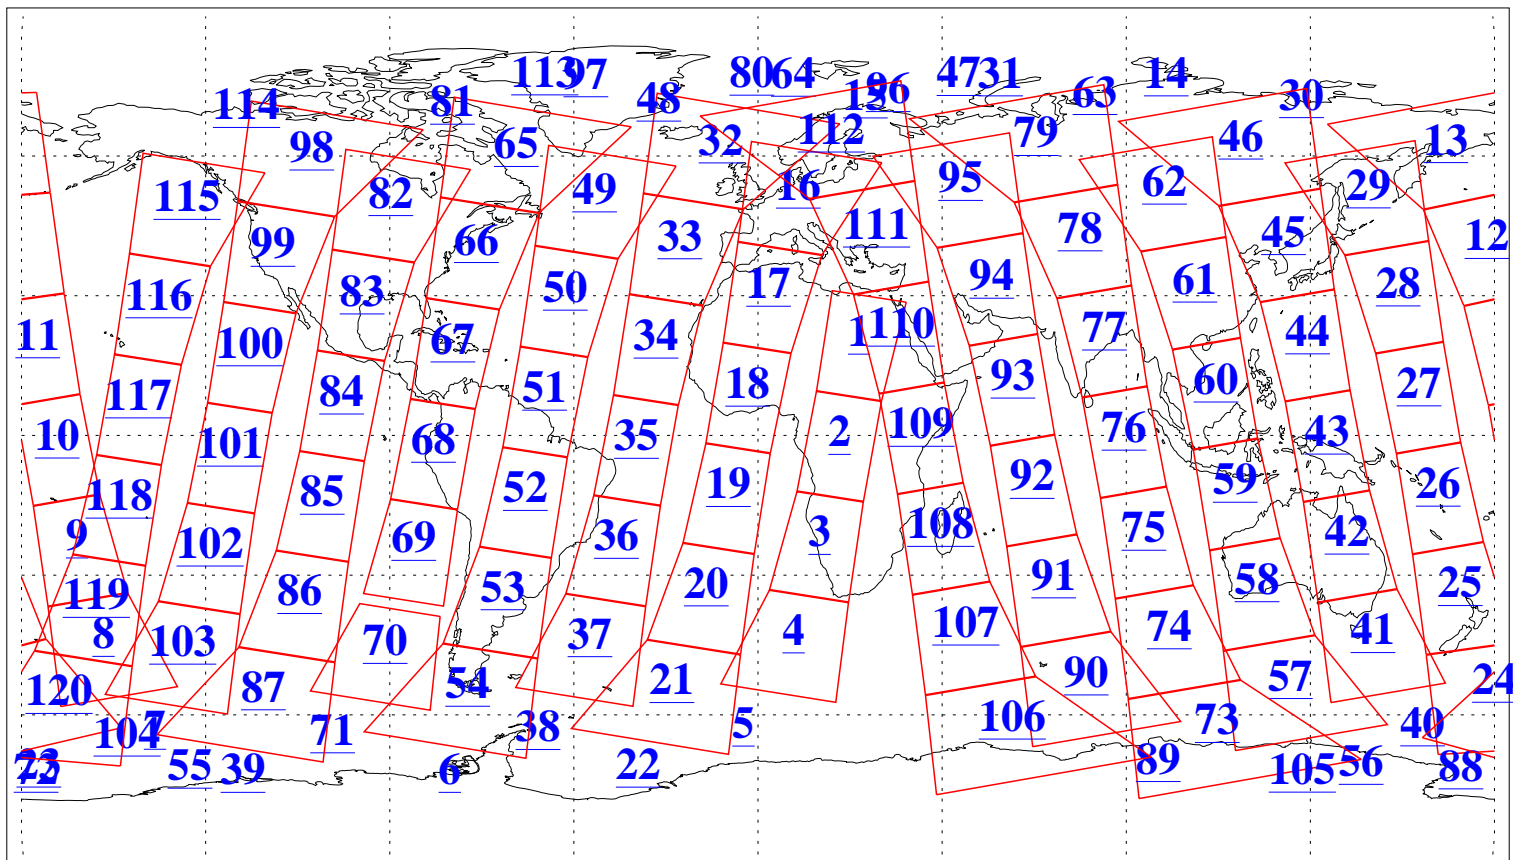

L1B Availability
AMSU Granules: 240
HSB Granules: 0
AIRS Granules: 240

24 Jun 2016
DoY 176
Aqua Day 5165
Granules: 1 to 120

Granules: 121 to 240

Legend: AMSU Available, HSB Available, AIRS Available

L1B Availability
AMSU Granules: 240
HSB Granules: 0
AIRS Granules: 240

24 Jun 2016
DoY 176
Aqua Day 5165
Ascending Granules

Descending Granules

Legend: AMSU Available, HSB Available, AIRS Available

L1B Availability
 AMSU Granules: 240
 HSB Granules: 0
 AIRS Granules: 240

24 Jun 2016
 DoY 176
 Aqua Day 5165

Northern Hemisphere Granules

Southern Hemisphere Granules

Legend: AMSU Available, HSB Available, AIRS Available