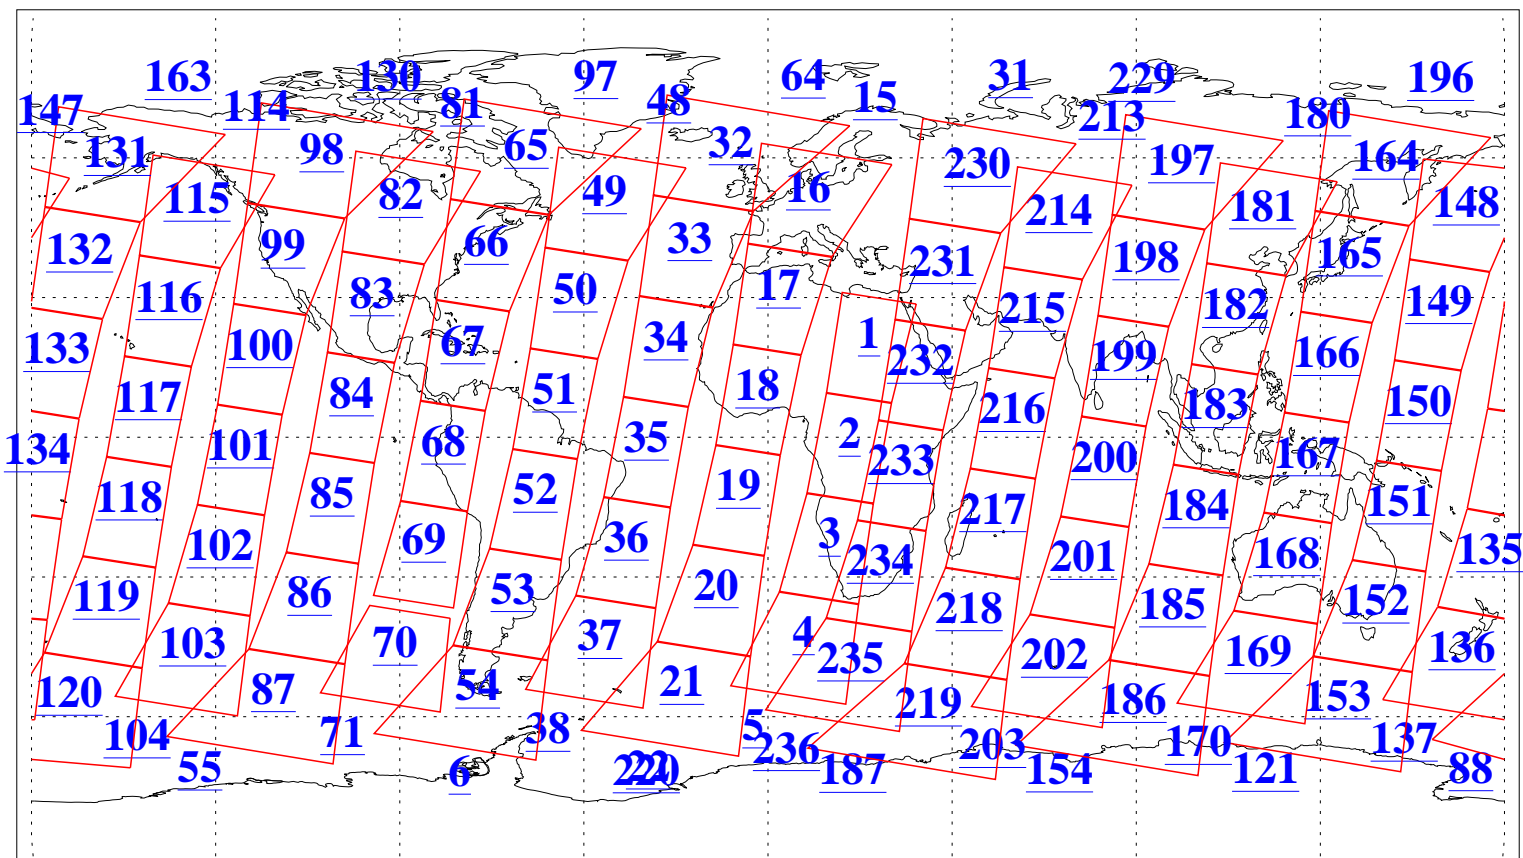

L1B Availability
AMSU Granules: 240
HSB Granules: 0
AIRS Granules: 240

24 Jun 2016
DoY 176
Aqua Day 5165
Granules: 1 to 120

Granules: 121 to 240

Legend: AMSU Available, HSB Available, AIRS Available

L1B Availability
AMSU Granules: 240
HSB Granules: 0
AIRS Granules: 240

24 Jun 2016
DoY 176
Aqua Day 5165
Ascending Granules

Descending Granules

Legend: AMSU Available, HSB Available, AIRS Available

L1B Availability
 AMSU Granules: 240
 HSB Granules: 0
 AIRS Granules: 240

24 Jun 2016
 DoY 176
 Aqua Day 5165

Northern Hemisphere Granules

Southern Hemisphere Granules

Legend: AMSU Available, HSB Available, AIRS Available