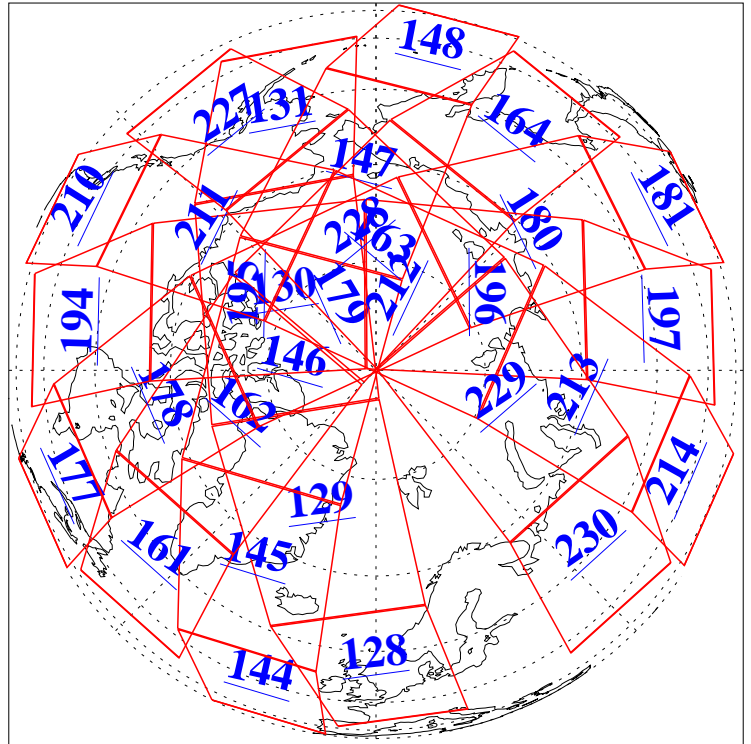

L1B Availability
AMSU Granules: 240
HSB Granules: 0
AIRS Granules: 240

24 Jun 2016
DoY 176
Aqua Day 5165
Granules: 1 to 120

Granules: 121 to 240

Legend: AMSU Available, HSB Available, AIRS Available

L1B Availability
AMSU Granules: 240
HSB Granules: 0
AIRS Granules: 240

24 Jun 2016
DoY 176
Aqua Day 5165
Ascending Granules

Descending Granules

Legend: AMSU Available, HSB Available, AIRS Available

L1B Availability
 AMSU Granules: 240
 HSB Granules: 0
 AIRS Granules: 240

24 Jun 2016
 DoY 176
 Aqua Day 5165

Northern Hemisphere Granules

Southern Hemisphere Granules

Legend: AMSU Available, HSB Available, AIRS Available