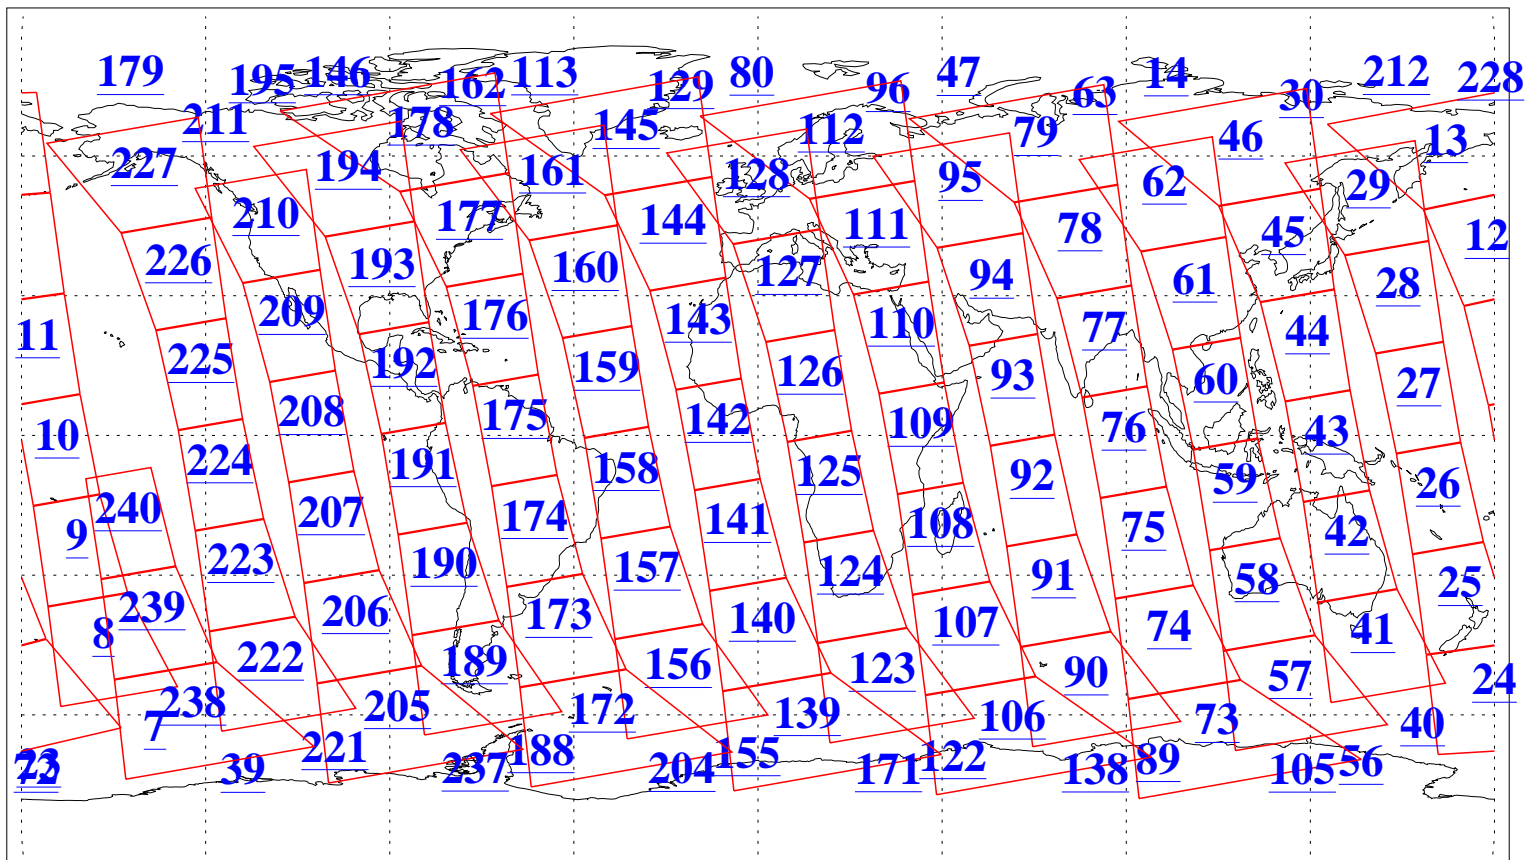

L1B Availability
AMSU Granules: 240
HSB Granules: 0
AIRS Granules: 240

24 Jun 2016
DoY 176
Aqua Day 5165
Granules: 1 to 120

Granules: 121 to 240

Legend: AMSU Available, HSB Available, AIRS Available

L1B Availability
AMSU Granules: 240
HSB Granules: 0
AIRS Granules: 240

24 Jun 2016
DoY 176
Aqua Day 5165
Ascending Granules

Descending Granules

Legend: AMSU Available, HSB Available, AIRS Available

L1B Availability
 AMSU Granules: 240
 HSB Granules: 0
 AIRS Granules: 240

24 Jun 2016
 DoY 176
 Aqua Day 5165

Northern Hemisphere Granules

Southern Hemisphere Granules

Legend: AMSU Available, HSB Available, AIRS Available