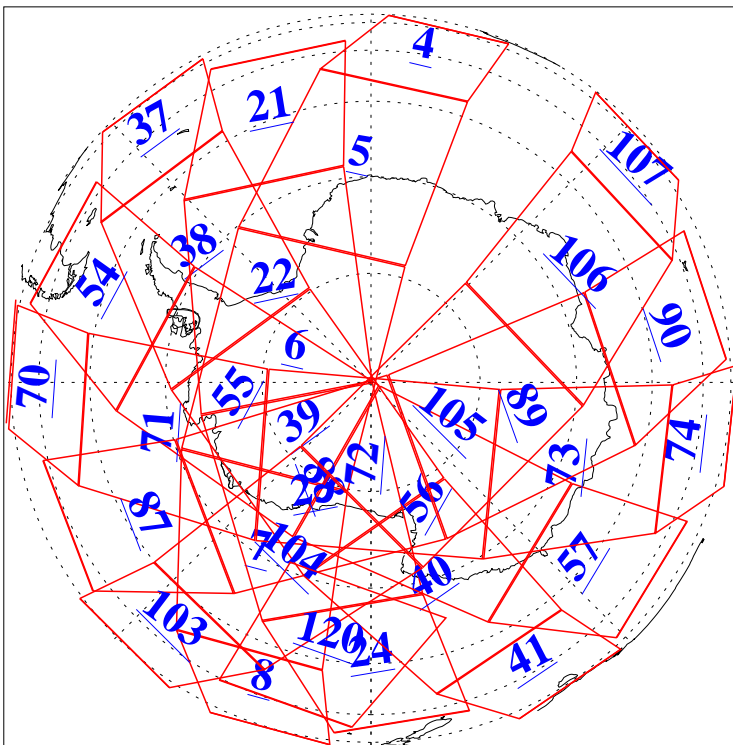

L1B Availability
AMSU Granules: 240
HSB Granules: 0
AIRS Granules: 240

24 Jun 2016
DoY 176
Aqua Day 5165
Granules: 1 to 120

Granules: 121 to 240

Legend: AMSU Available, HSB Available, AIRS Available

L1B Availability
AMSU Granules: 240
HSB Granules: 0
AIRS Granules: 240

24 Jun 2016
DoY 176
Aqua Day 5165
Ascending Granules

Descending Granules

Legend: AMSU Available, HSB Available, AIRS Available

L1B Availability
 AMSU Granules: 240
 HSB Granules: 0
 AIRS Granules: 240

24 Jun 2016
 DoY 176
 Aqua Day 5165

Northern Hemisphere Granules

Southern Hemisphere Granules

Legend: AMSU Available, HSB Available, AIRS Available