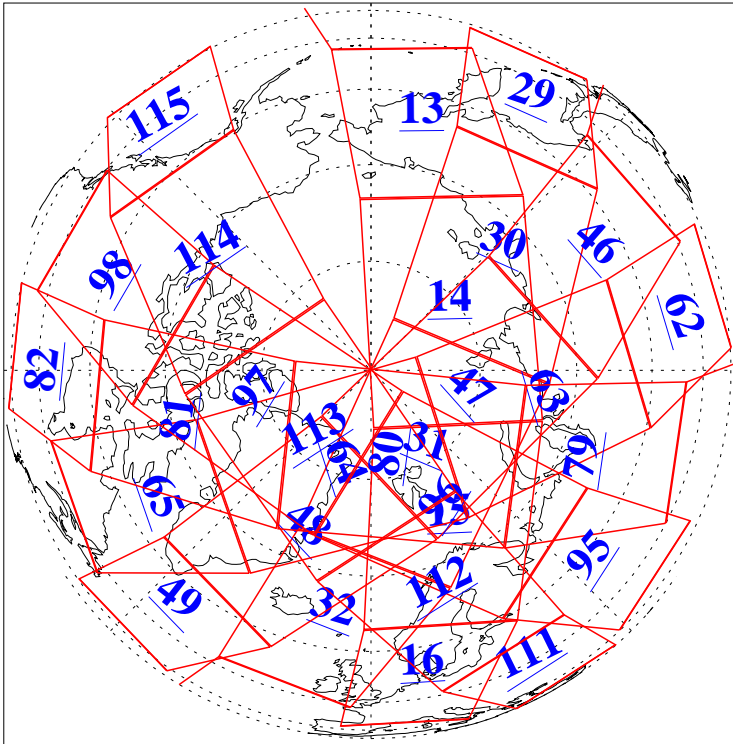

L1B Availability
AMSU Granules: 240
HSB Granules: 0
AIRS Granules: 240

24 Jun 2016
DoY 176
Aqua Day 5165
Granules: 1 to 120

Granules: 121 to 240

Legend: AMSU Available, HSB Available, AIRS Available

L1B Availability
AMSU Granules: 240
HSB Granules: 0
AIRS Granules: 240

24 Jun 2016
DoY 176
Aqua Day 5165
Ascending Granules

Descending Granules

Legend: AMSU Available, HSB Available, AIRS Available

L1B Availability
 AMSU Granules: 240
 HSB Granules: 0
 AIRS Granules: 240

24 Jun 2016
 DoY 176
 Aqua Day 5165

Northern Hemisphere Granules

Southern Hemisphere Granules

Legend: AMSU Available, HSB Available, AIRS Available