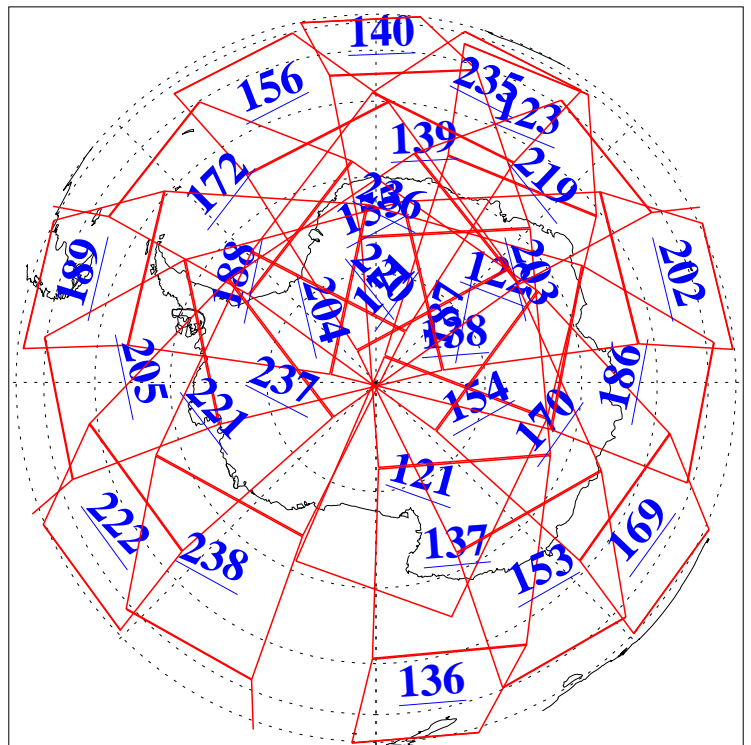

24 Jun 2016
DoY 176
Aqua Day 5165
Ascending Granules

Descending Granules

Legend: AMSU Available, HSB Available, AIRS Available

L1B Availability
 AMSU Granules: 240
 HSB Granules: 0
 AIRS Granules: 240

24 Jun 2016
 DoY 176
 Aqua Day 5165

Northern Hemisphere Granules

Southern Hemisphere Granules

Legend: AMSU Available, HSB Available, AIRS Available