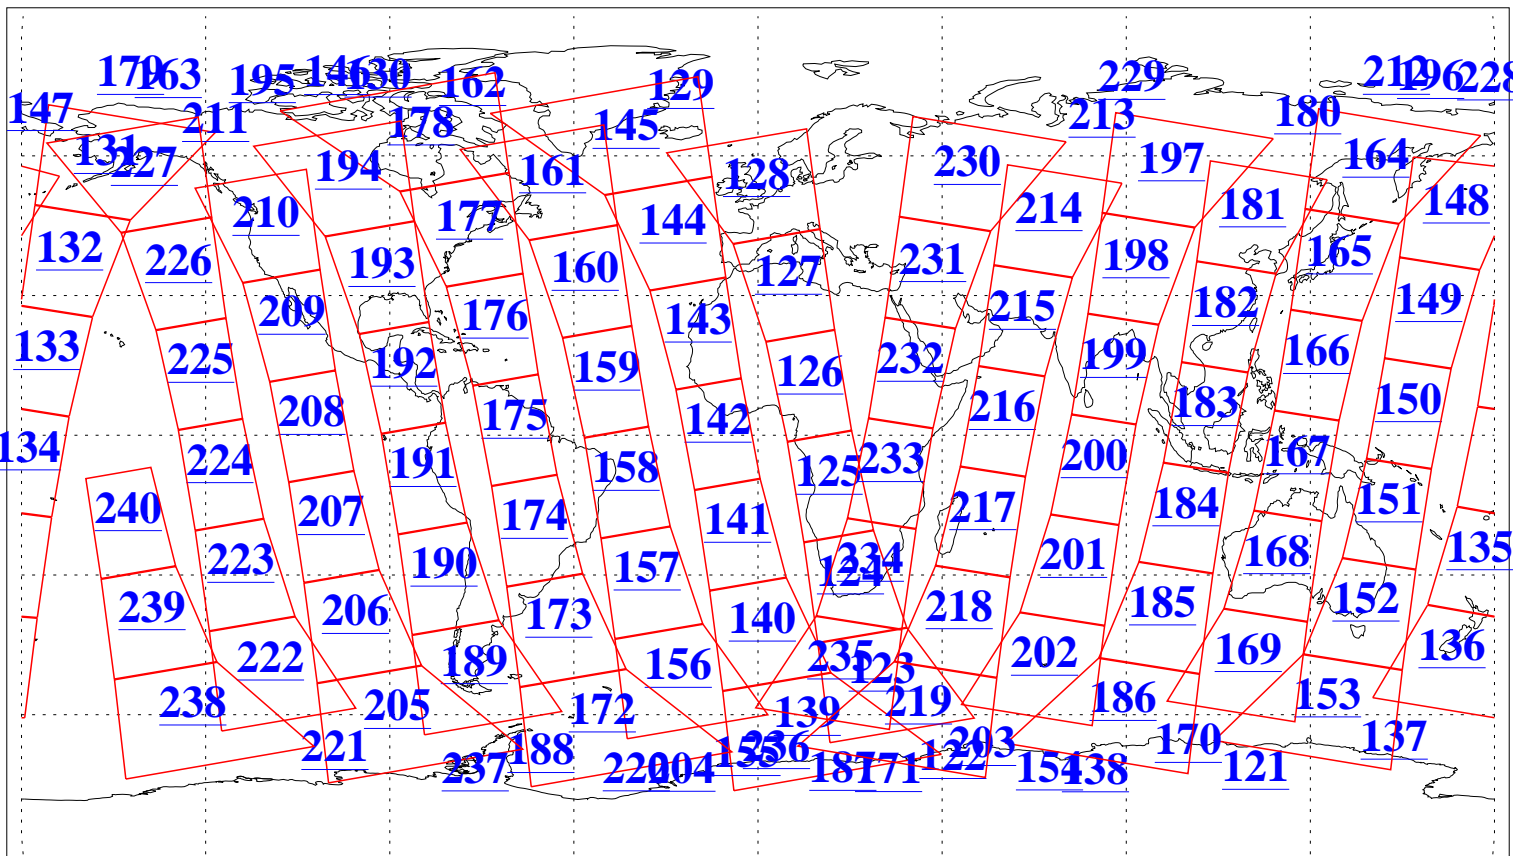

L1B Availability
AMSU Granules: 240
HSB Granules: 0
AIRS Granules: 240

24 Jun 2016
DoY 176
Aqua Day 5165
Granules: 1 to 120

Granules: 121 to 240

Legend: AMSU Available, HSB Available, AIRS Available

L1B Availability
AMSU Granules: 240
HSB Granules: 0
AIRS Granules: 240

24 Jun 2016
DoY 176
Aqua Day 5165
Ascending Granules

Descending Granules

Legend: AMSU Available, HSB Available, AIRS Available

L1B Availability
 AMSU Granules: 240
 HSB Granules: 0
 AIRS Granules: 240

24 Jun 2016
 DoY 176
 Aqua Day 5165

Northern Hemisphere Granules

Southern Hemisphere Granules

Legend: AMSU Available, HSB Available, AIRS Available