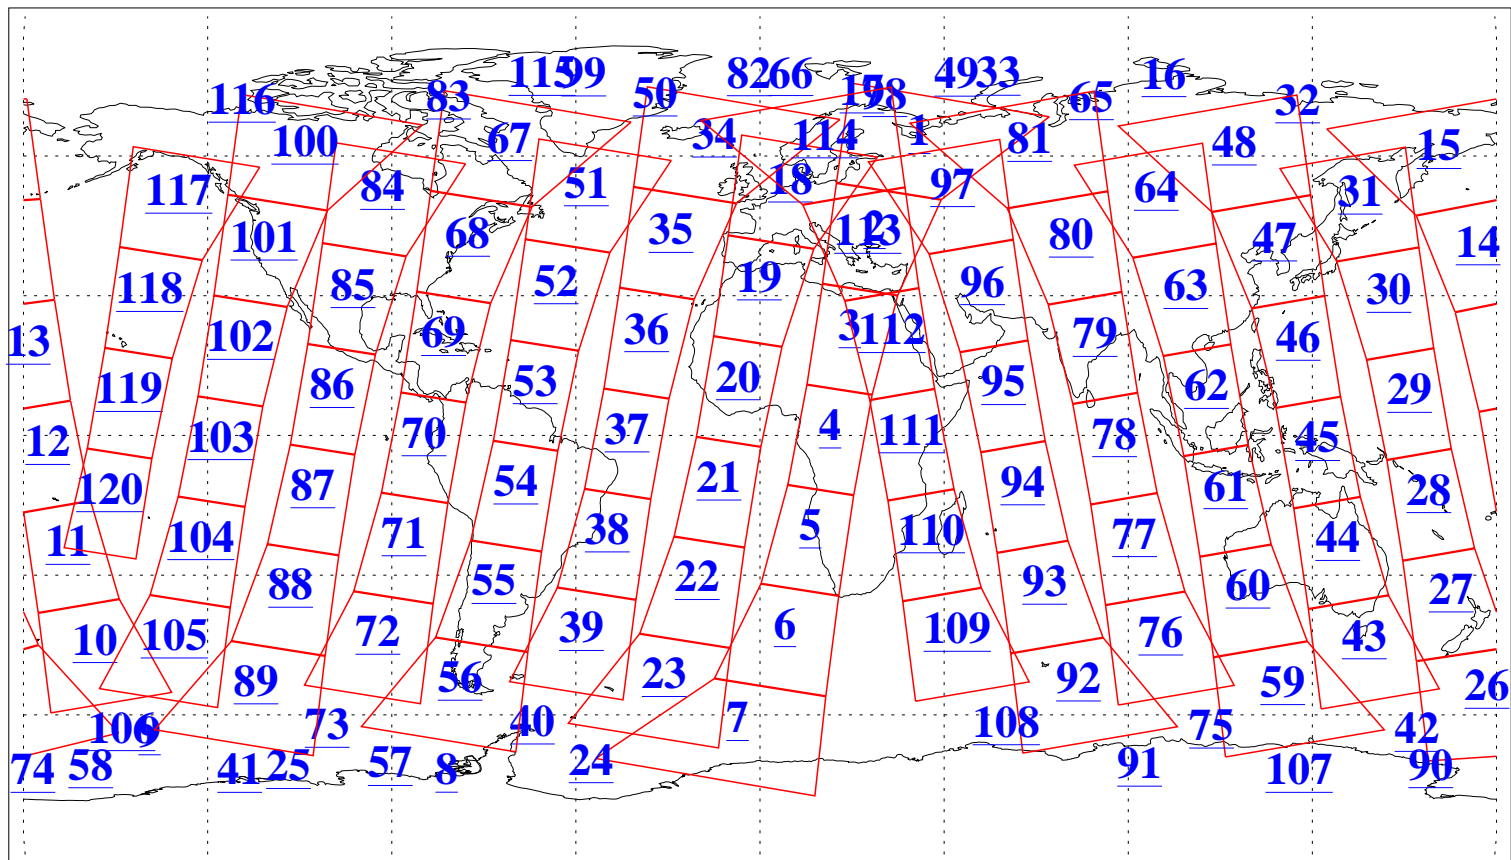

L1B Availability
AMSU Granules: 240
HSB Granules: 0
AIRS Granules: 240

22 Jun 2016
DoY 174
Aqua Day 5163
Granules: 1 to 120

Granules: 121 to 240

Legend: AMSU Available, HSB Available, AIRS Available

L1B Availability
AMSU Granules: 240
HSB Granules: 0
AIRS Granules: 240

22 Jun 2016
DoY 174
Aqua Day 5163

Ascending Granules

Descending Granules

Legend: AMSU Available, HSB Available, AIRS Available

L1B Availability
 AMSU Granules: 240
 HSB Granules: 0
 AIRS Granules: 240

22 Jun 2016
 DoY 174
 Aqua Day 5163

Northern Hemisphere Granules

Southern Hemisphere Granules

Legend: AMSU Available, HSB Available, AIRS Available