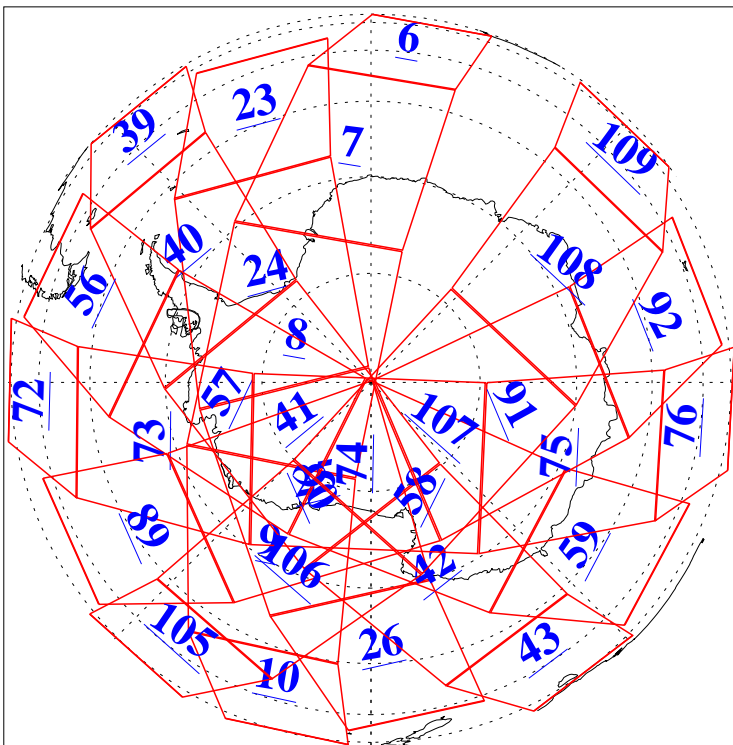

L1B Availability
AMSU Granules: 240
HSB Granules: 0
AIRS Granules: 240

22 Jun 2016
DoY 174
Aqua Day 5163
Granules: 1 to 120

Granules: 121 to 240

Legend: AMSU Available, HSB Available, AIRS Available

L1B Availability
AMSU Granules: 240
HSB Granules: 0
AIRS Granules: 240

22 Jun 2016
DoY 174
Aqua Day 5163

Ascending Granules

Descending Granules

Legend: AMSU Available, HSB Available, AIRS Available

L1B Availability
 AMSU Granules: 240
 HSB Granules: 0
 AIRS Granules: 240

22 Jun 2016
 DoY 174
 Aqua Day 5163

Northern Hemisphere Granules

Southern Hemisphere Granules

Legend: AMSU Available, HSB Available, AIRS Available