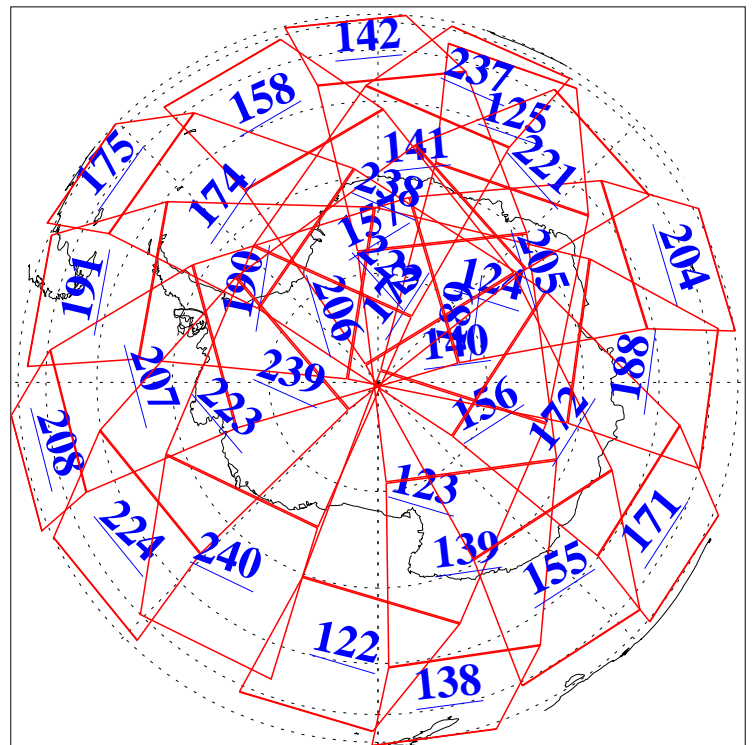

L1B Availability
AMSU Granules: 240
HSB Granules: 0
AIRS Granules: 240

22 Jun 2016
DoY 174
Aqua Day 5163
Granules: 1 to 120

Granules: 121 to 240

Legend: AMSU Available, HSB Available, AIRS Available

L1B Availability
AMSU Granules: 240
HSB Granules: 0
AIRS Granules: 240

22 Jun 2016
DoY 174
Aqua Day 5163

Ascending Granules

Descending Granules

Legend: AMSU Available, HSB Available, AIRS Available

L1B Availability
 AMSU Granules: 240
 HSB Granules: 0
 AIRS Granules: 240

22 Jun 2016
 DoY 174
 Aqua Day 5163

Northern Hemisphere Granules

Southern Hemisphere Granules

Legend: AMSU Available, HSB Available, AIRS Available