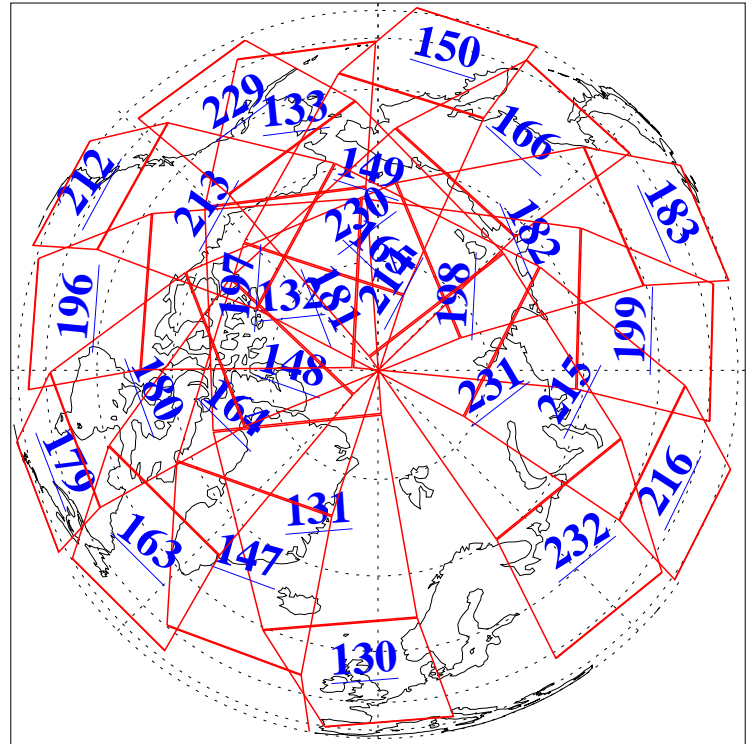

22 Jun 2016
DoY 174
Aqua Day 5163

Ascending Granules

Descending Granules

Legend: AMSU Available, HSB Available, AIRS Available

L1B Availability
 AMSU Granules: 240
 HSB Granules: 0
 AIRS Granules: 240

22 Jun 2016
 DoY 174
 Aqua Day 5163

Northern Hemisphere Granules

Southern Hemisphere Granules

Legend: AMSU Available, HSB Available, AIRS Available