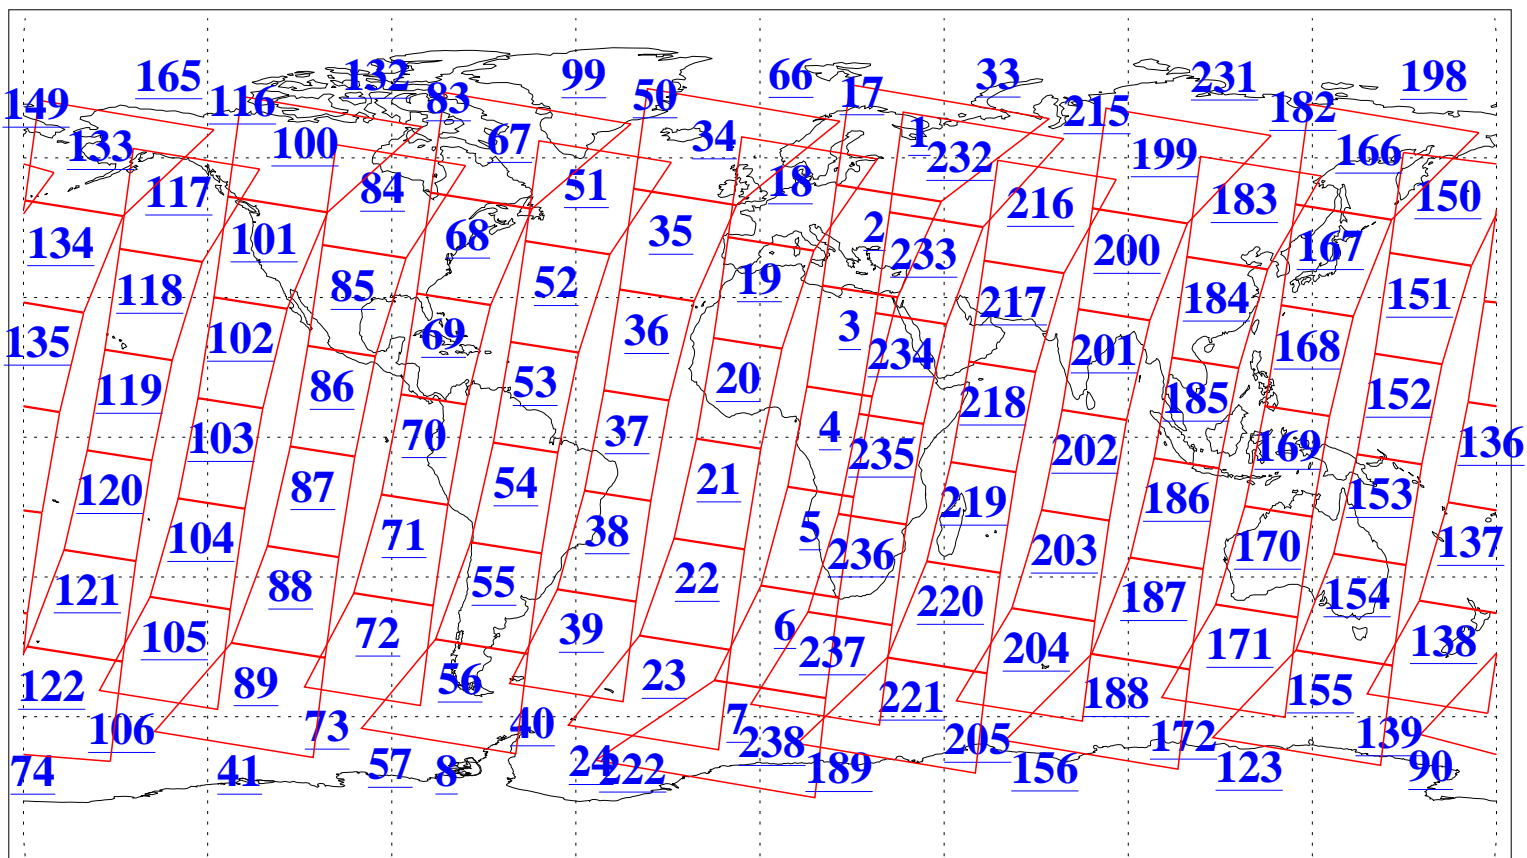

L1B Availability
AMSU Granules: 240
HSB Granules: 0
AIRS Granules: 240

22 Jun 2016
DoY 174
Aqua Day 5163
Granules: 1 to 120

Granules: 121 to 240

Legend: AMSU Available, HSB Available, AIRS Available

L1B Availability
AMSU Granules: 240
HSB Granules: 0
AIRS Granules: 240

22 Jun 2016
DoY 174
Aqua Day 5163

Ascending Granules

Descending Granules

Legend: AMSU Available, HSB Available, AIRS Available

L1B Availability
 AMSU Granules: 240
 HSB Granules: 0
 AIRS Granules: 240

22 Jun 2016
 DoY 174
 Aqua Day 5163

Northern Hemisphere Granules

Southern Hemisphere Granules

Legend: AMSU Available, HSB Available, AIRS Available