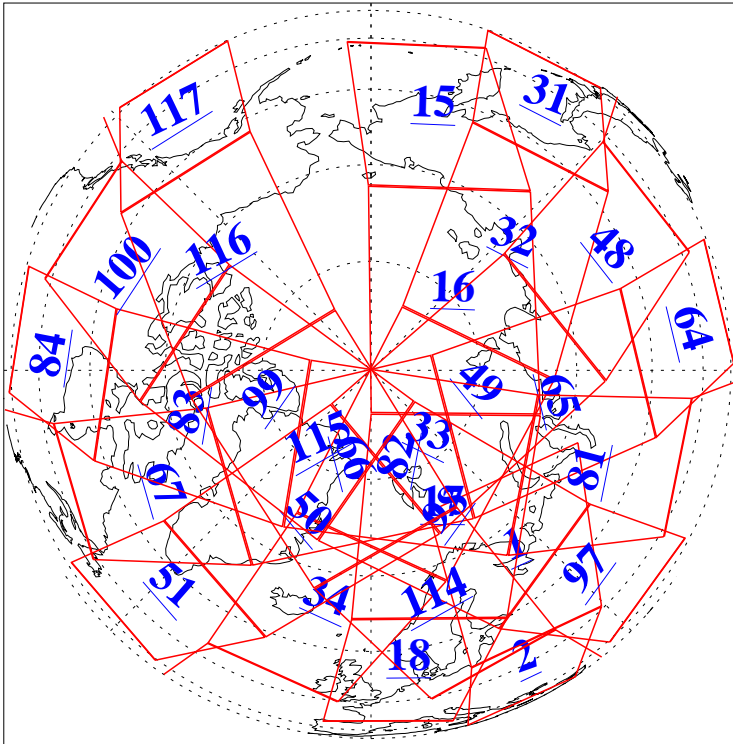

L1B Availability
AMSU Granules: 240
HSB Granules: 0
AIRS Granules: 240

22 Jun 2016
DoY 174
Aqua Day 5163
Granules: 1 to 120

Granules: 121 to 240

Legend: AMSU Available, HSB Available, AIRS Available

L1B Availability
AMSU Granules: 240
HSB Granules: 0
AIRS Granules: 240

22 Jun 2016
DoY 174
Aqua Day 5163

Ascending Granules

Descending Granules

Legend: AMSU Available, HSB Available, AIRS Available

L1B Availability
 AMSU Granules: 240
 HSB Granules: 0
 AIRS Granules: 240

22 Jun 2016
 DoY 174
 Aqua Day 5163

Northern Hemisphere Granules

Southern Hemisphere Granules

Legend: AMSU Available, HSB Available, AIRS Available