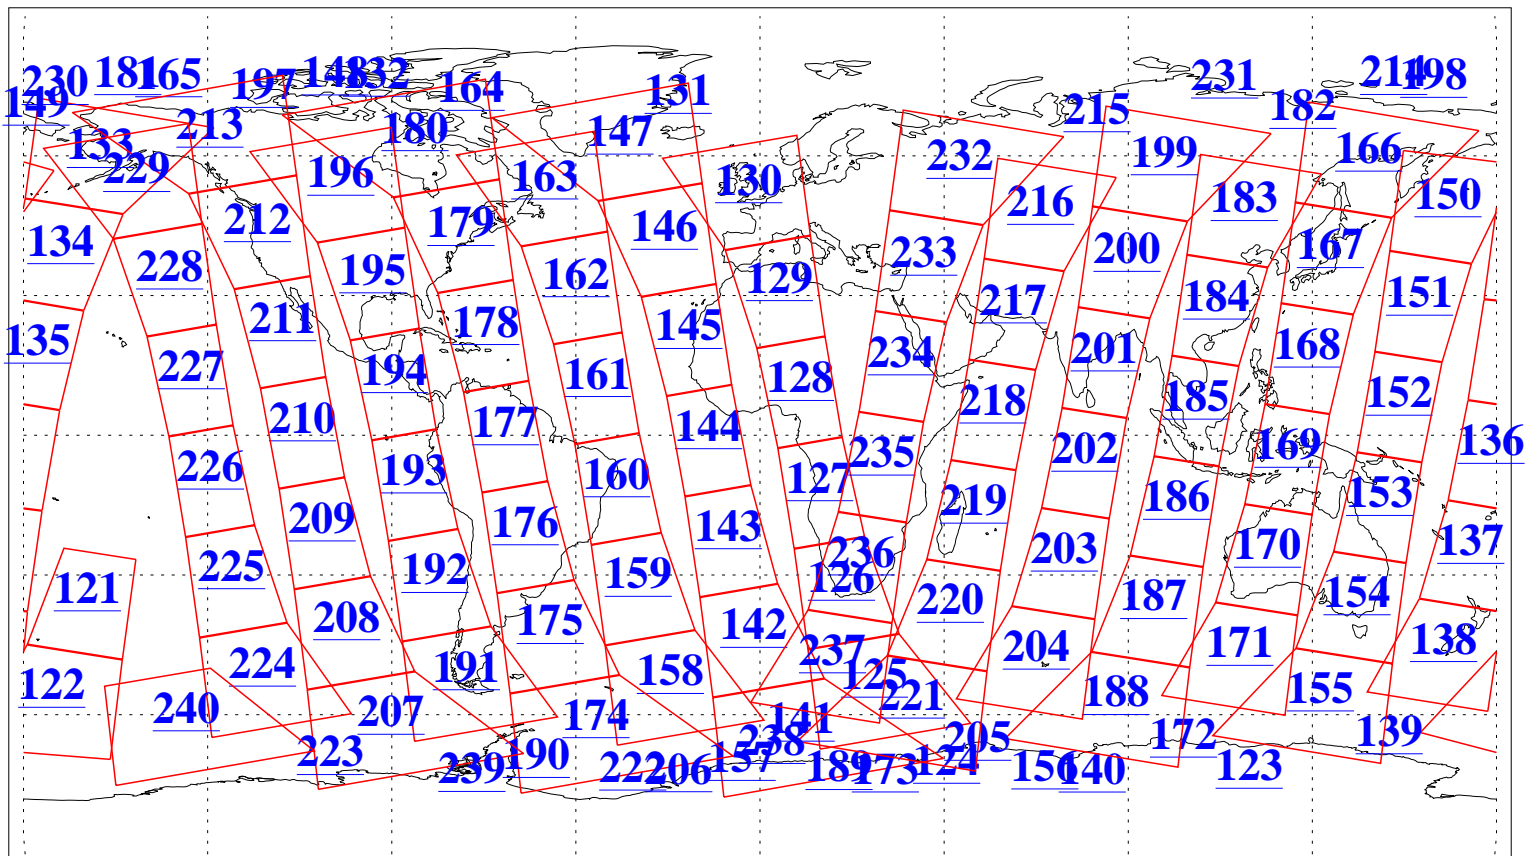

L1B Availability
AMSU Granules: 240
HSB Granules: 0
AIRS Granules: 240

22 Jun 2016
DoY 174
Aqua Day 5163
Granules: 1 to 120

Granules: 121 to 240

Legend: AMSU Available, HSB Available, AIRS Available

L1B Availability
AMSU Granules: 240
HSB Granules: 0
AIRS Granules: 240

22 Jun 2016
DoY 174
Aqua Day 5163

Ascending Granules

Descending Granules

Legend: AMSU Available, HSB Available, AIRS Available

L1B Availability
 AMSU Granules: 240
 HSB Granules: 0
 AIRS Granules: 240

22 Jun 2016
 DoY 174
 Aqua Day 5163

Northern Hemisphere Granules

Southern Hemisphere Granules

Legend: AMSU Available, HSB Available, AIRS Available