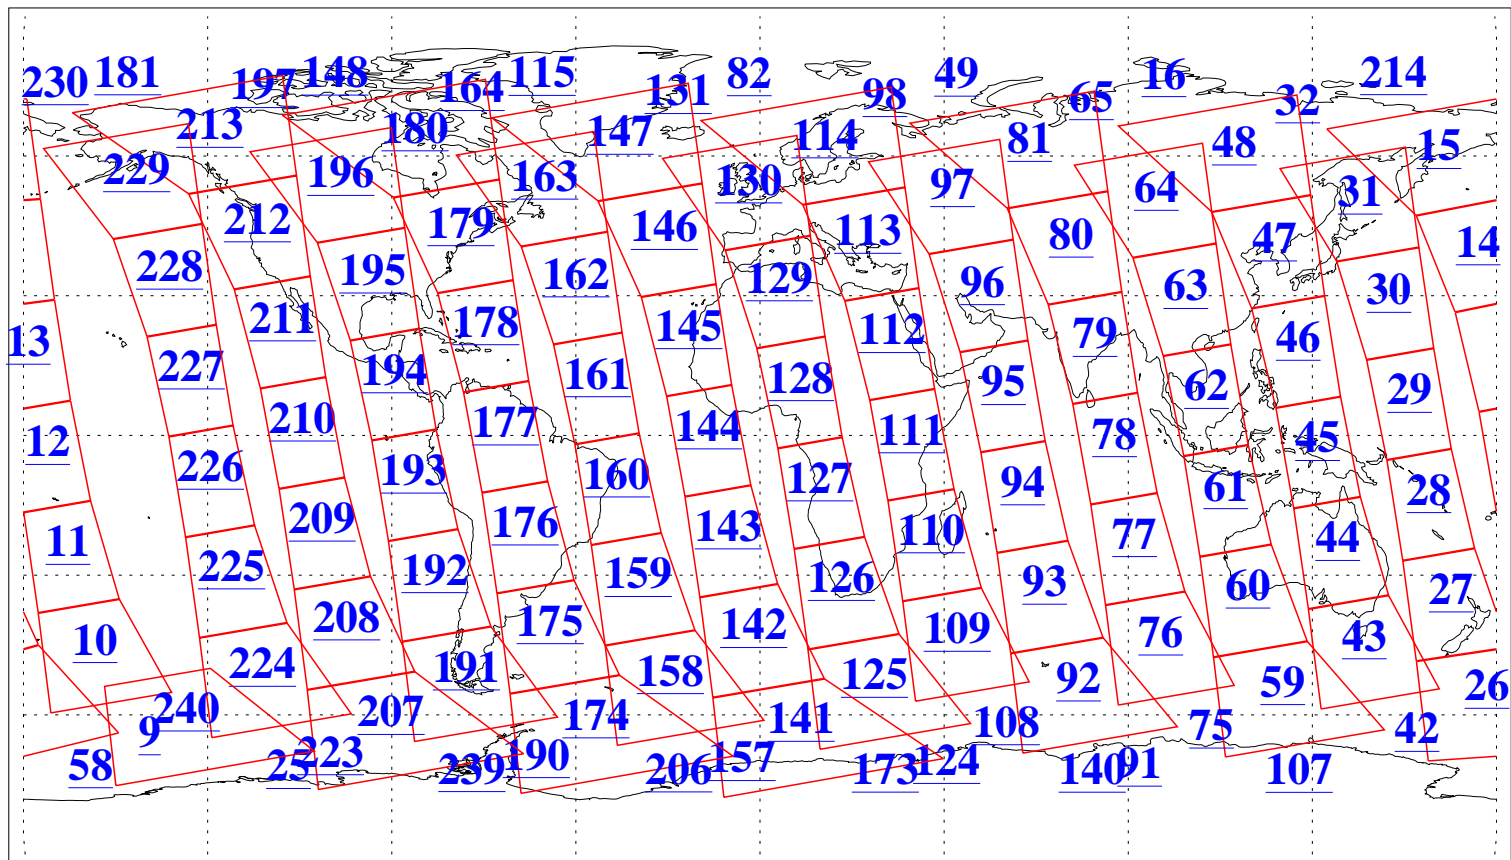

L1B Availability
AMSU Granules: 240
HSB Granules: 0
AIRS Granules: 240

22 Jun 2016
DoY 174
Aqua Day 5163
Granules: 1 to 120

Granules: 121 to 240

Legend: AMSU Available, HSB Available, AIRS Available

L1B Availability
AMSU Granules: 240
HSB Granules: 0
AIRS Granules: 240

22 Jun 2016
DoY 174
Aqua Day 5163

Ascending Granules

Descending Granules

Legend: AMSU Available, HSB Available, AIRS Available

L1B Availability
 AMSU Granules: 240
 HSB Granules: 0
 AIRS Granules: 240

22 Jun 2016
 DoY 174
 Aqua Day 5163

Northern Hemisphere Granules

Southern Hemisphere Granules

Legend: AMSU Available, HSB Available, AIRS Available