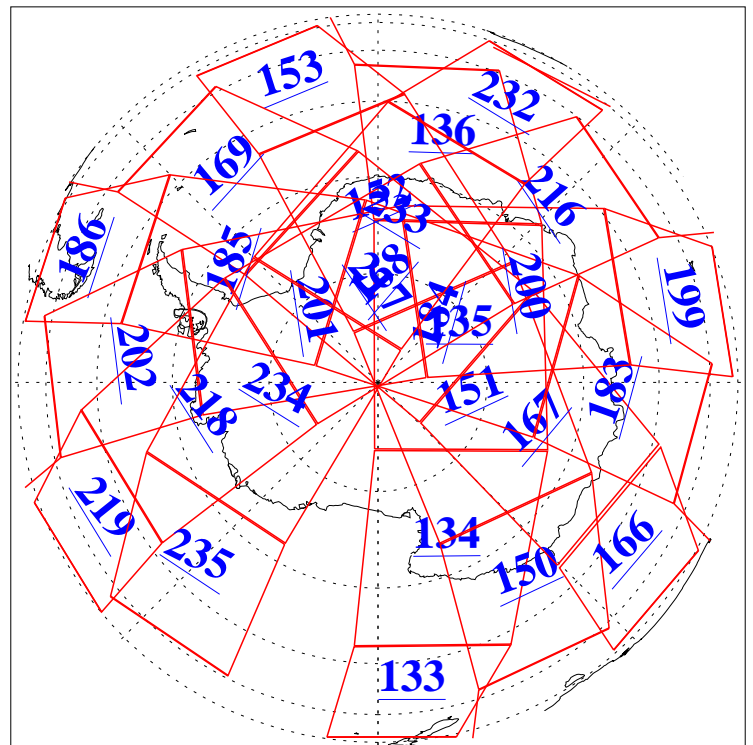

L1B Availability
AMSU Granules: 240
HSB Granules: 0
AIRS Granules: 240

19 Jun 2016
DoY 171
Aqua Day 5160
Granules: 1 to 120

Granules: 121 to 240

Legend: AMSU Available, HSB Available, AIRS Available

L1B Availability
AMSU Granules: 240
HSB Granules: 0
AIRS Granules: 240

19 Jun 2016
DoY 171
Aqua Day 5160
Ascending Granules

Descending Granules

Legend: AMSU Available, HSB Available, AIRS Available

L1B Availability
 AMSU Granules: 240
 HSB Granules: 0
 AIRS Granules: 240

19 Jun 2016
 DoY 171
 Aqua Day 5160

Northern Hemisphere Granules

Southern Hemisphere Granules

Legend: AMSU Available, HSB Available, AIRS Available