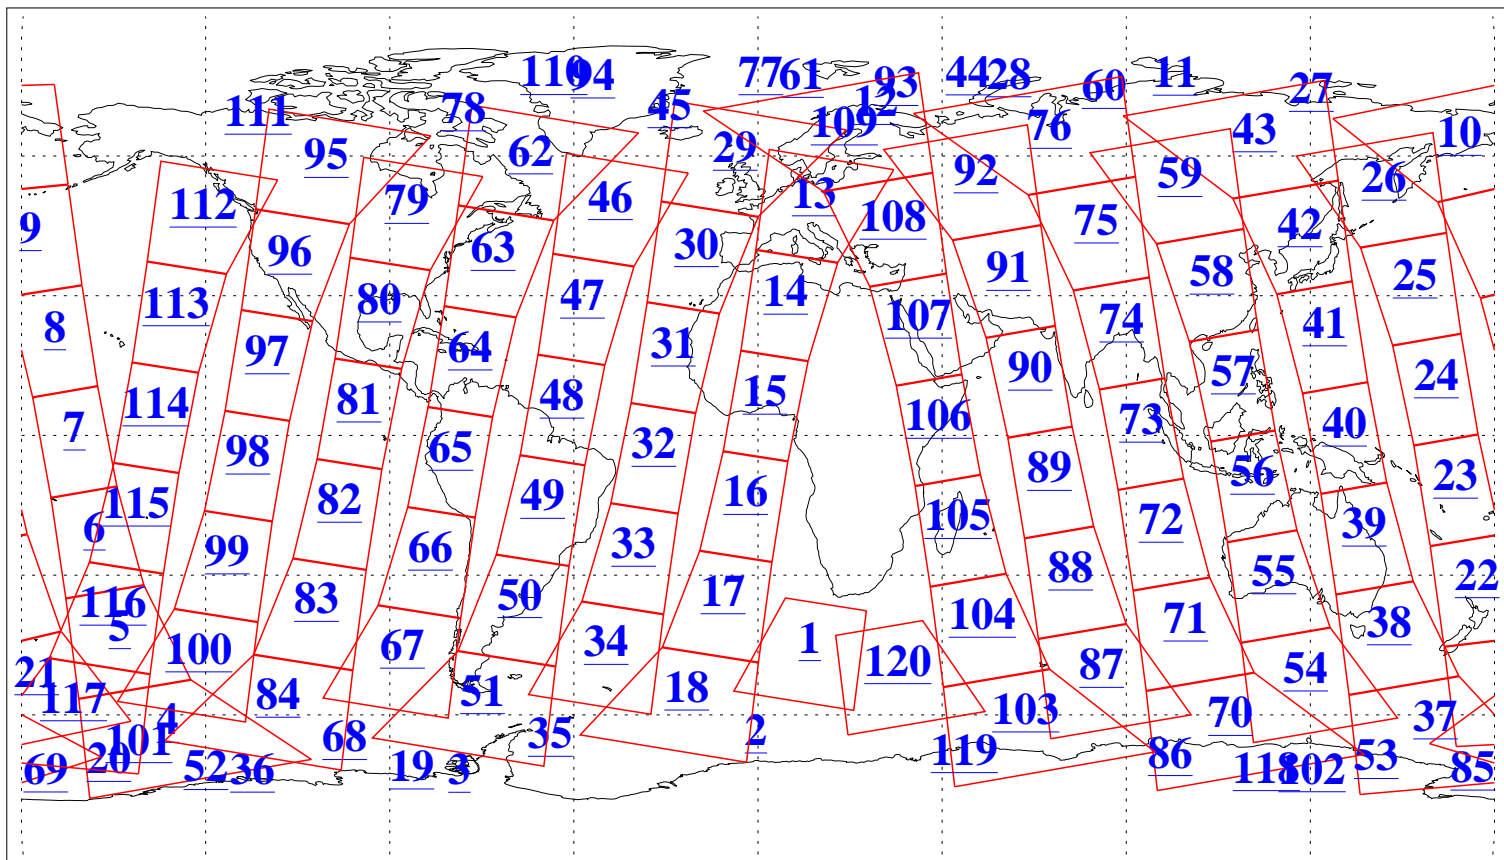

L1B Availability
AMSU Granules: 240
HSB Granules: 0
AIRS Granules: 240

19 Jun 2016
DoY 171
Aqua Day 5160
Granules: 1 to 120

Granules: 121 to 240

Legend: AMSU Available, HSB Available, AIRS Available

L1B Availability
AMSU Granules: 240
HSB Granules: 0
AIRS Granules: 240

19 Jun 2016
DoY 171
Aqua Day 5160
Ascending Granules

Descending Granules

Legend: AMSU Available, HSB Available, AIRS Available

L1B Availability
 AMSU Granules: 240
 HSB Granules: 0
 AIRS Granules: 240

19 Jun 2016
 DoY 171
 Aqua Day 5160

Northern Hemisphere Granules

Southern Hemisphere Granules

Legend: AMSU Available, HSB Available, AIRS Available