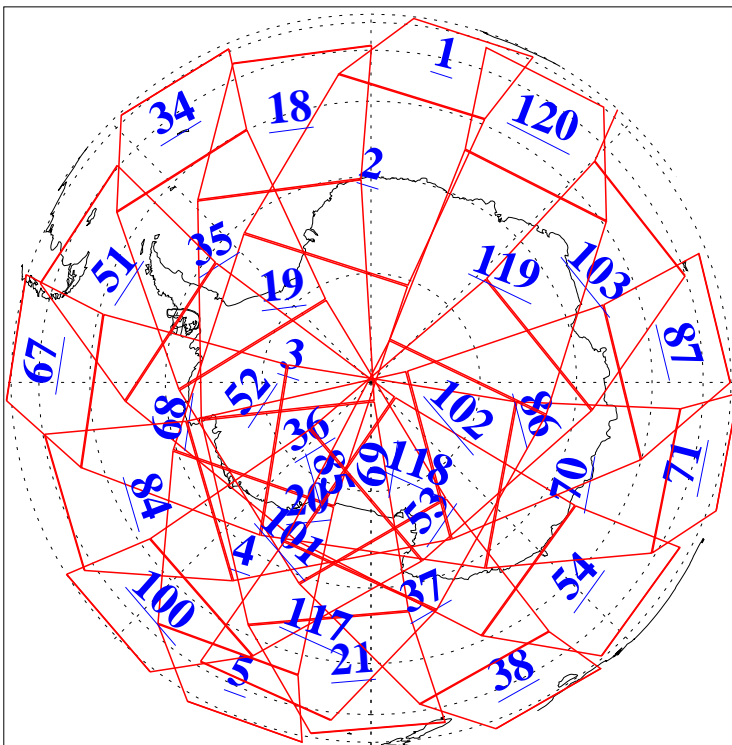

L1B Availability
AMSU Granules: 240
HSB Granules: 0
AIRS Granules: 240

19 Jun 2016
DoY 171
Aqua Day 5160
Granules: 1 to 120

Granules: 121 to 240

Legend: AMSU Available, HSB Available, AIRS Available

L1B Availability
AMSU Granules: 240
HSB Granules: 0
AIRS Granules: 240

19 Jun 2016
DoY 171
Aqua Day 5160
Ascending Granules

Descending Granules

Legend: AMSU Available, HSB Available, AIRS Available

L1B Availability
 AMSU Granules: 240
 HSB Granules: 0
 AIRS Granules: 240

19 Jun 2016
 DoY 171
 Aqua Day 5160

Northern Hemisphere Granules

Southern Hemisphere Granules

Legend: AMSU Available, HSB Available, AIRS Available