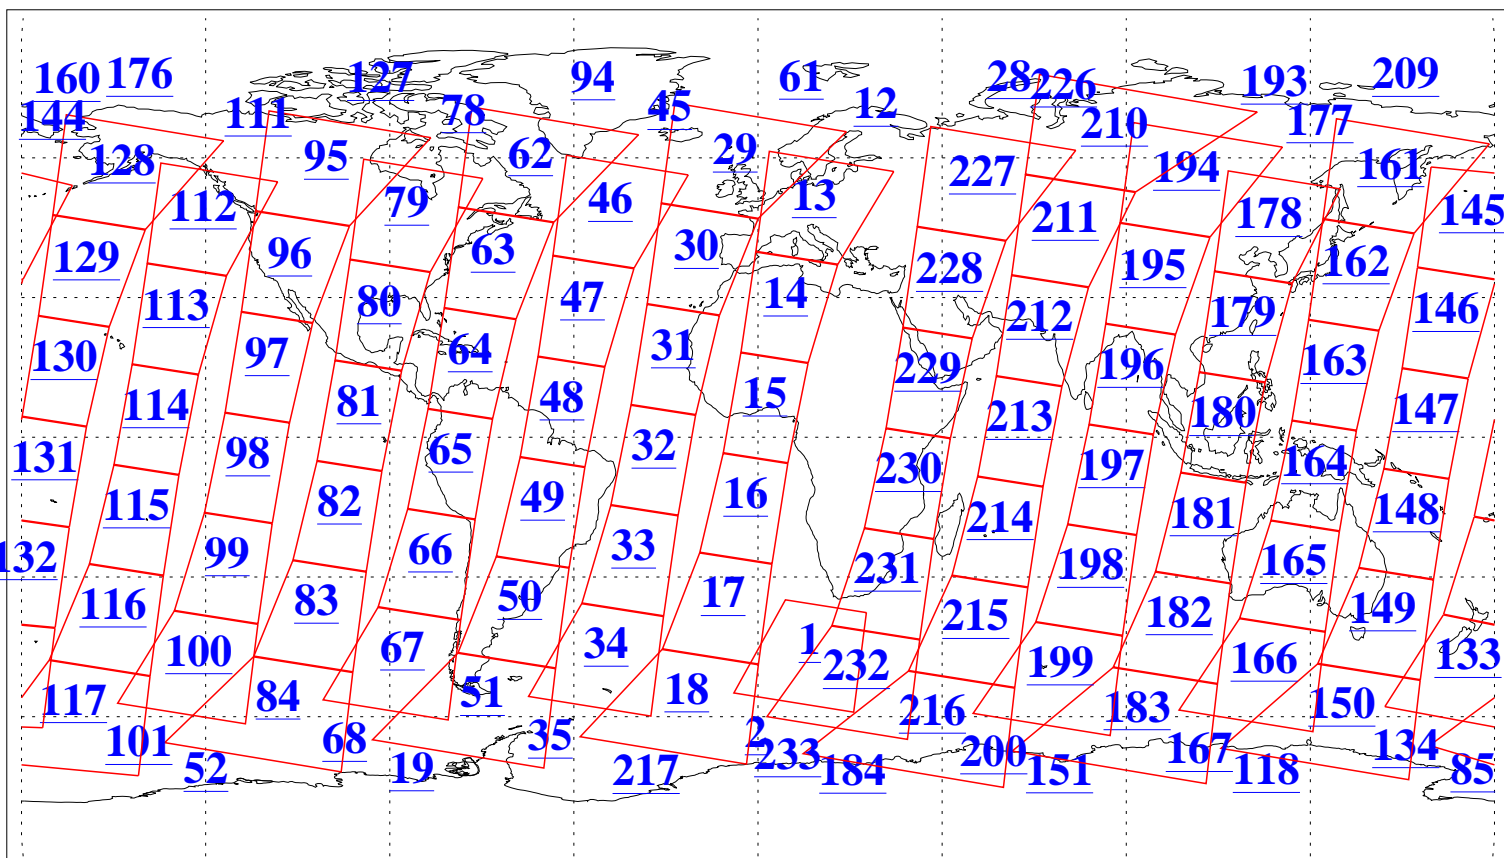

L1B Availability
AMSU Granules: 240
HSB Granules: 0
AIRS Granules: 240

19 Jun 2016
DoY 171
Aqua Day 5160
Granules: 1 to 120

Granules: 121 to 240

Legend: AMSU Available, HSB Available, AIRS Available

L1B Availability
AMSU Granules: 240
HSB Granules: 0
AIRS Granules: 240

19 Jun 2016
DoY 171
Aqua Day 5160
Ascending Granules

Descending Granules

Legend: AMSU Available, HSB Available, AIRS Available

L1B Availability
 AMSU Granules: 240
 HSB Granules: 0
 AIRS Granules: 240

19 Jun 2016
 DoY 171
 Aqua Day 5160

Northern Hemisphere Granules

Southern Hemisphere Granules

Legend: AMSU Available, HSB Available, AIRS Available