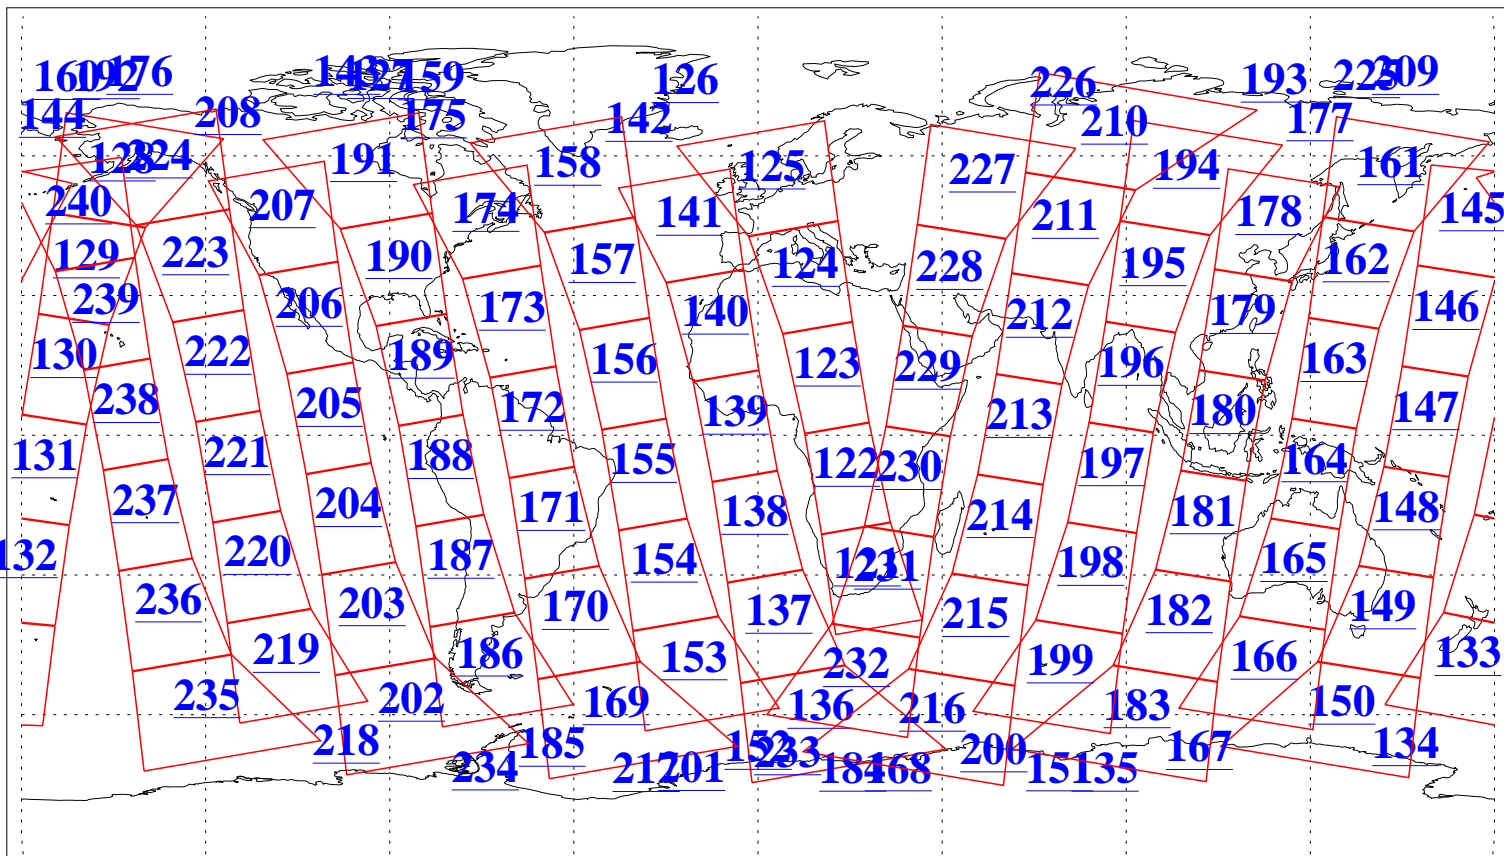

L1B Availability
AMSU Granules: 240
HSB Granules: 0
AIRS Granules: 240

19 Jun 2016
DoY 171
Aqua Day 5160
Granules: 1 to 120

Granules: 121 to 240

Legend: AMSU Available, HSB Available, AIRS Available

L1B Availability
AMSU Granules: 240
HSB Granules: 0
AIRS Granules: 240

19 Jun 2016
DoY 171
Aqua Day 5160
Ascending Granules

Descending Granules

Legend: AMSU Available, HSB Available, AIRS Available

L1B Availability
 AMSU Granules: 240
 HSB Granules: 0
 AIRS Granules: 240

19 Jun 2016
 DoY 171
 Aqua Day 5160

Northern Hemisphere Granules

Southern Hemisphere Granules

Legend: AMSU Available, HSB Available, AIRS Available