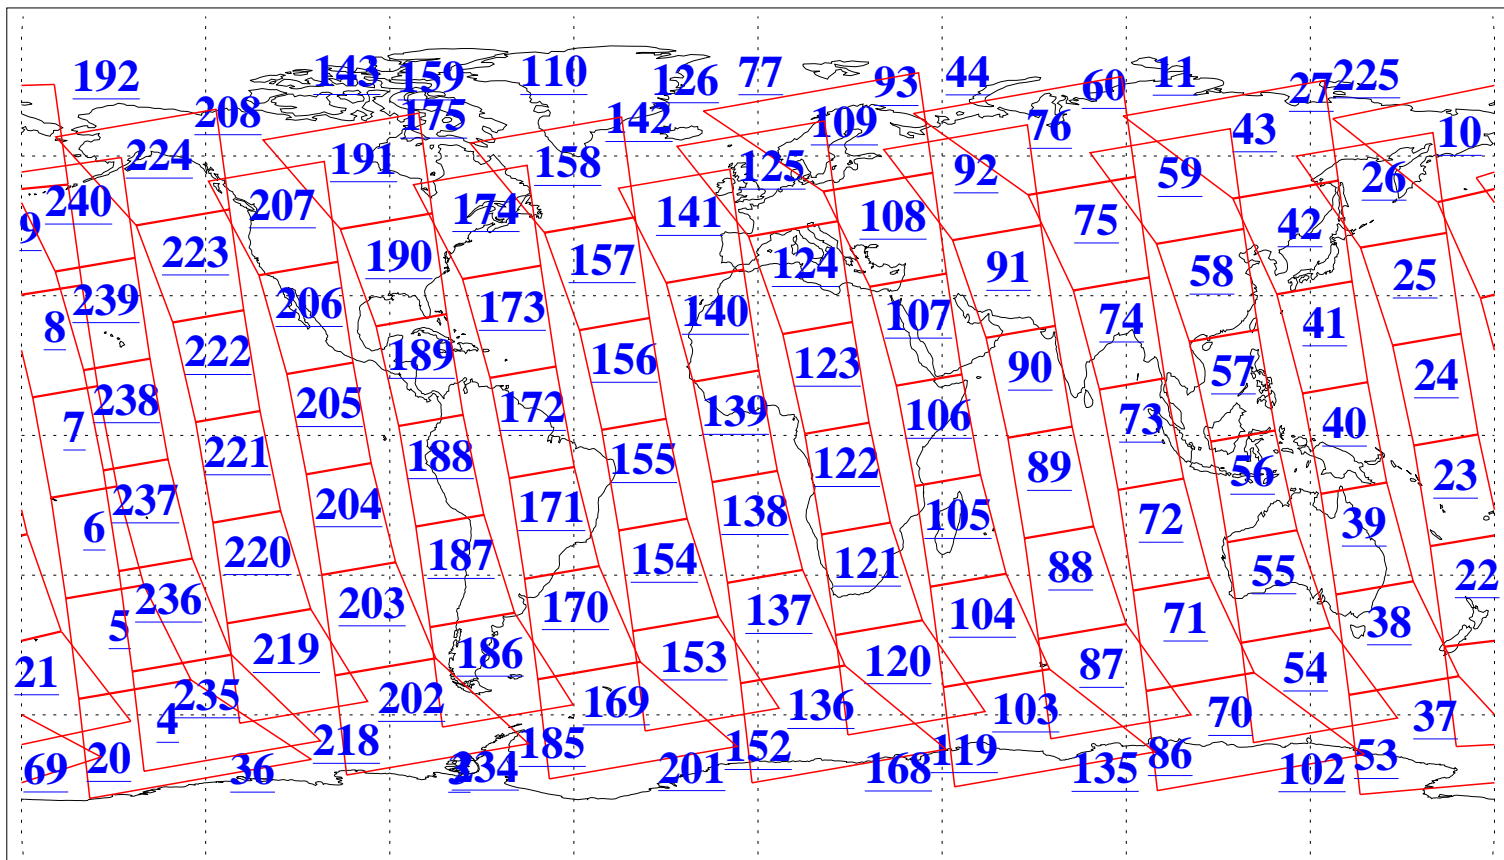

L1B Availability
AMSU Granules: 240
HSB Granules: 0
AIRS Granules: 240

19 Jun 2016
DoY 171
Aqua Day 5160
Ascending Granules

Descending Granules