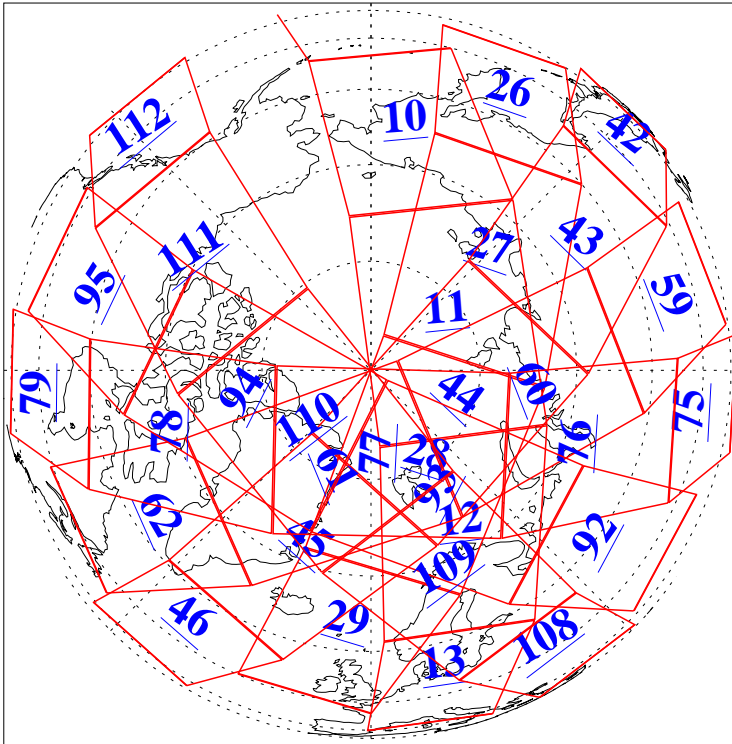

L1B Availability
AMSU Granules: 240
HSB Granules: 0
AIRS Granules: 240

19 Jun 2016
DoY 171
Aqua Day 5160
Granules: 1 to 120

Granules: 121 to 240

Legend: AMSU Available, HSB Available, AIRS Available

L1B Availability
AMSU Granules: 240
HSB Granules: 0
AIRS Granules: 240

19 Jun 2016
DoY 171
Aqua Day 5160
Ascending Granules

Descending Granules

Legend: AMSU Available, HSB Available, AIRS Available

L1B Availability
 AMSU Granules: 240
 HSB Granules: 0
 AIRS Granules: 240

19 Jun 2016
 DoY 171
 Aqua Day 5160

Northern Hemisphere Granules

Southern Hemisphere Granules

Legend: AMSU Available, HSB Available, AIRS Available