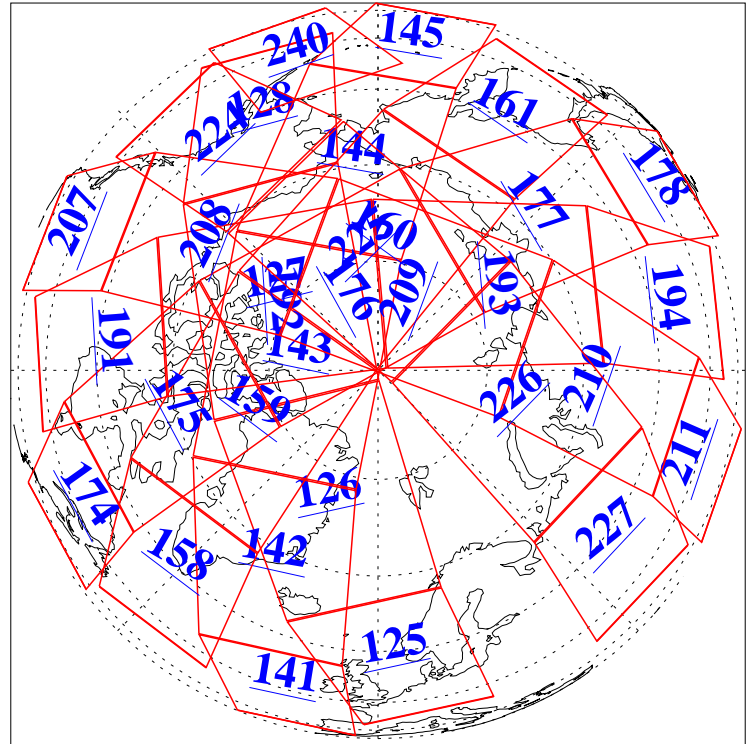

19 Jun 2016
DoY 171
Aqua Day 5160
Ascending Granules

Descending Granules

Legend: AMSU Available, HSB Available, AIRS Available

L1B Availability
 AMSU Granules: 240
 HSB Granules: 0
 AIRS Granules: 240

19 Jun 2016
 DoY 171
 Aqua Day 5160

Northern Hemisphere Granules

Southern Hemisphere Granules

Legend: AMSU Available, HSB Available, AIRS Available