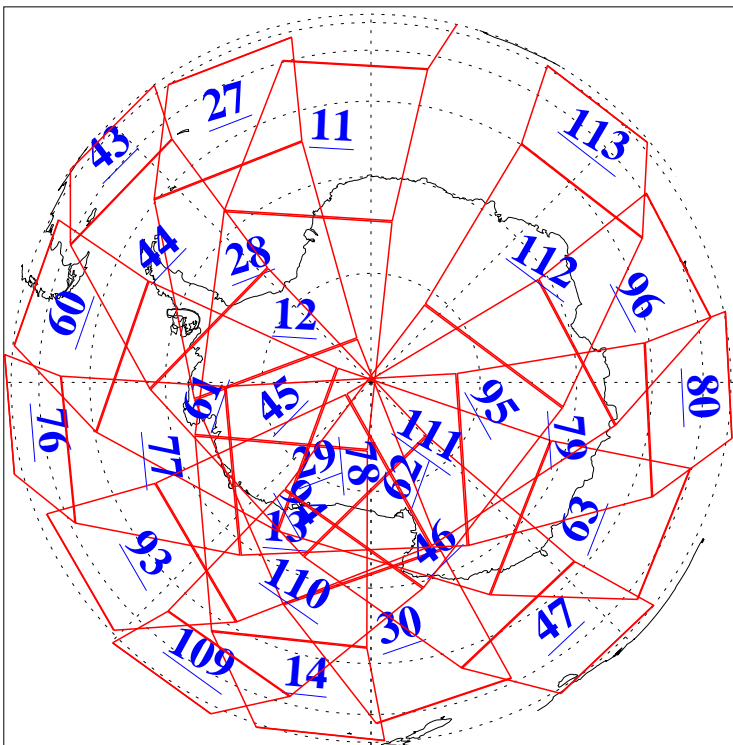

L1B Availability
AMSU Granules: 240
HSB Granules: 0
AIRS Granules: 239

18 Jun 2016
DoY 170
Aqua Day 5159
Granules: 1 to 120

Granules: 121 to 240

Legend: AMSU Available, HSB Available, AIRS Available

L1B Availability
AMSU Granules: 240
HSB Granules: 0
AIRS Granules: 239

18 Jun 2016
DoY 170
Aqua Day 5159
Ascending Granules

Descending Granules

Legend: AMSU Available, HSB Available, AIRS Available

L1B Availability
 AMSU Granules: 240
 HSB Granules: 0
 AIRS Granules: 239

18 Jun 2016
 DoY 170
 Aqua Day 5159

Northern Hemisphere Granules

Southern Hemisphere Granules

Legend: AMSU Available, HSB Available, AIRS Available