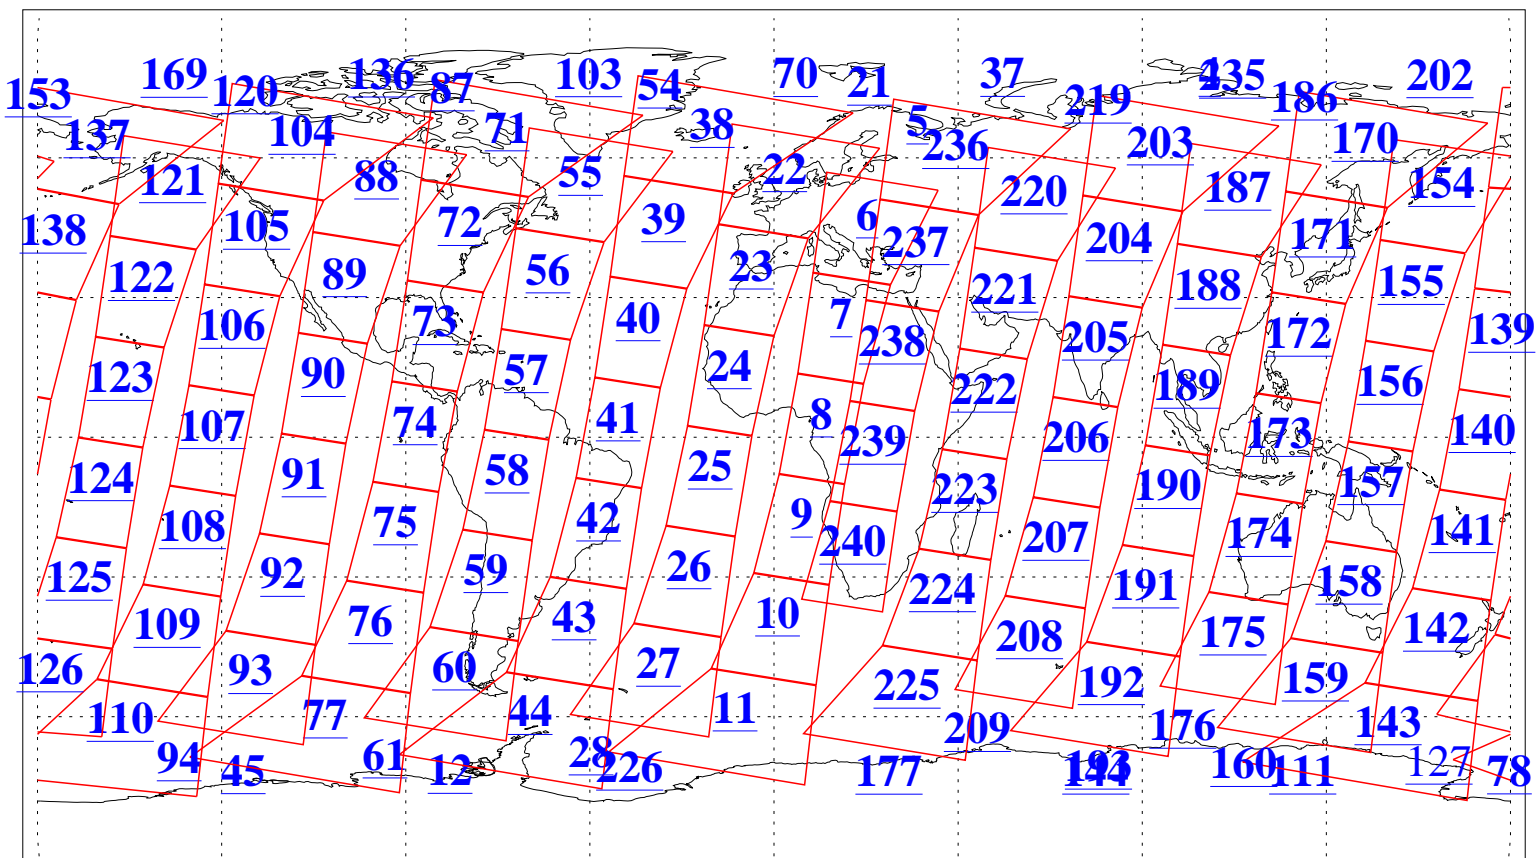

L1B Availability
AMSU Granules: 240
HSB Granules: 0
AIRS Granules: 239

18 Jun 2016
DoY 170
Aqua Day 5159
Granules: 1 to 120

Granules: 121 to 240

Legend: AMSU Available, HSB Available, AIRS Available

L1B Availability
AMSU Granules: 240
HSB Granules: 0
AIRS Granules: 239

18 Jun 2016
DoY 170
Aqua Day 5159
Ascending Granules

Descending Granules

Legend: AMSU Available, HSB Available, AIRS Available

L1B Availability
 AMSU Granules: 240
 HSB Granules: 0
 AIRS Granules: 239

18 Jun 2016
 DoY 170
 Aqua Day 5159

Northern Hemisphere Granules

Southern Hemisphere Granules

Legend: AMSU Available, HSB Available, AIRS Available