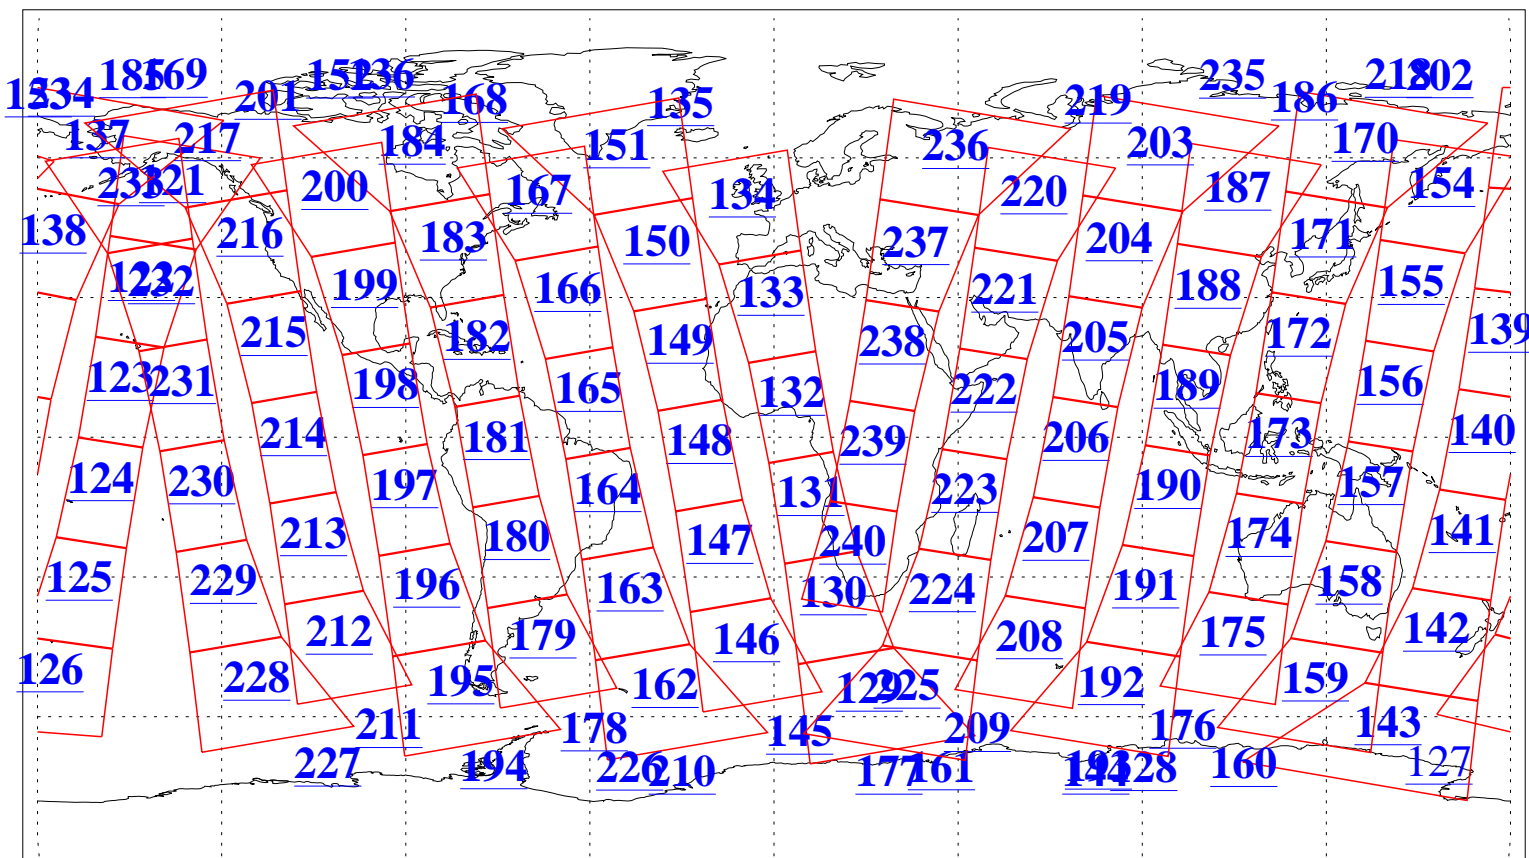

L1B Availability
AMSU Granules: 240
HSB Granules: 0
AIRS Granules: 239

18 Jun 2016
DoY 170
Aqua Day 5159
Granules: 1 to 120

Granules: 121 to 240

Legend: AMSU Available, HSB Available, AIRS Available

L1B Availability
AMSU Granules: 240
HSB Granules: 0
AIRS Granules: 239

18 Jun 2016
DoY 170
Aqua Day 5159
Ascending Granules

Descending Granules

Legend: AMSU Available, HSB Available, AIRS Available

L1B Availability
 AMSU Granules: 240
 HSB Granules: 0
 AIRS Granules: 239

18 Jun 2016
 DoY 170
 Aqua Day 5159

Northern Hemisphere Granules

Southern Hemisphere Granules

Legend: AMSU Available, HSB Available, AIRS Available