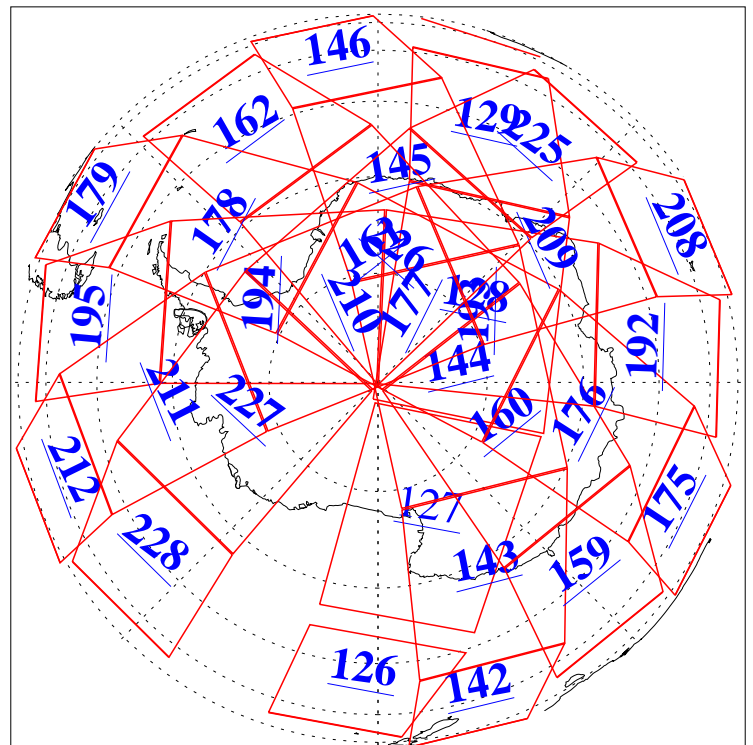

L1B Availability
AMSU Granules: 240
HSB Granules: 0
AIRS Granules: 239

18 Jun 2016
DoY 170
Aqua Day 5159
Granules: 1 to 120

Granules: 121 to 240

Legend: AMSU Available, HSB Available, AIRS Available

L1B Availability
AMSU Granules: 240
HSB Granules: 0
AIRS Granules: 239

18 Jun 2016
DoY 170
Aqua Day 5159
Ascending Granules

Descending Granules

Legend: AMSU Available, HSB Available, AIRS Available

L1B Availability
 AMSU Granules: 240
 HSB Granules: 0
 AIRS Granules: 239

18 Jun 2016
 DoY 170
 Aqua Day 5159

Northern Hemisphere Granules

Southern Hemisphere Granules

Legend: AMSU Available, HSB Available, AIRS Available