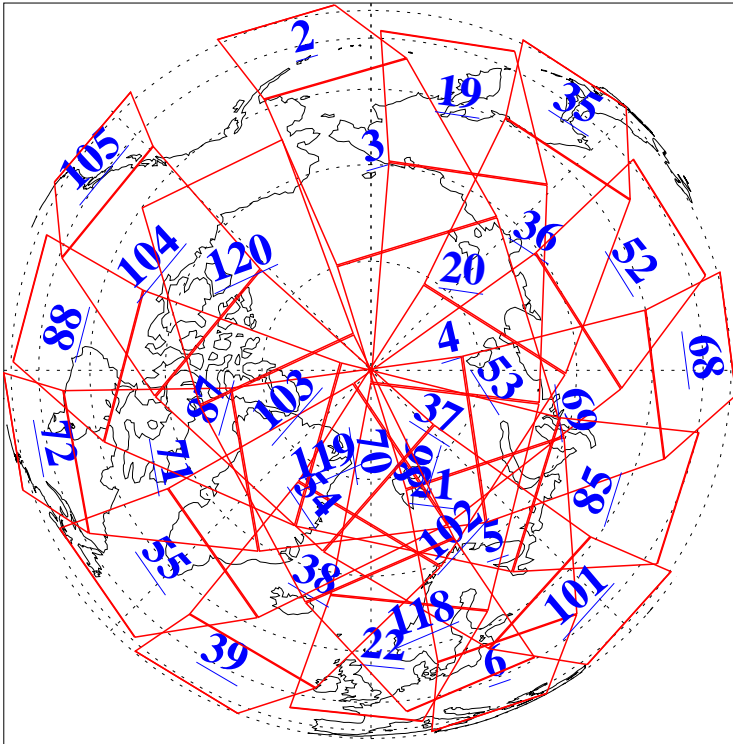

L1B Availability
AMSU Granules: 240
HSB Granules: 0
AIRS Granules: 239

18 Jun 2016
DoY 170
Aqua Day 5159
Granules: 1 to 120

Granules: 121 to 240

Legend: AMSU Available, HSB Available, AIRS Available

L1B Availability
AMSU Granules: 240
HSB Granules: 0
AIRS Granules: 239

18 Jun 2016
DoY 170
Aqua Day 5159
Ascending Granules

Descending Granules

Legend: AMSU Available, HSB Available, AIRS Available

L1B Availability
 AMSU Granules: 240
 HSB Granules: 0
 AIRS Granules: 239

18 Jun 2016
 DoY 170
 Aqua Day 5159

Northern Hemisphere Granules

Southern Hemisphere Granules

Legend: AMSU Available, HSB Available, AIRS Available