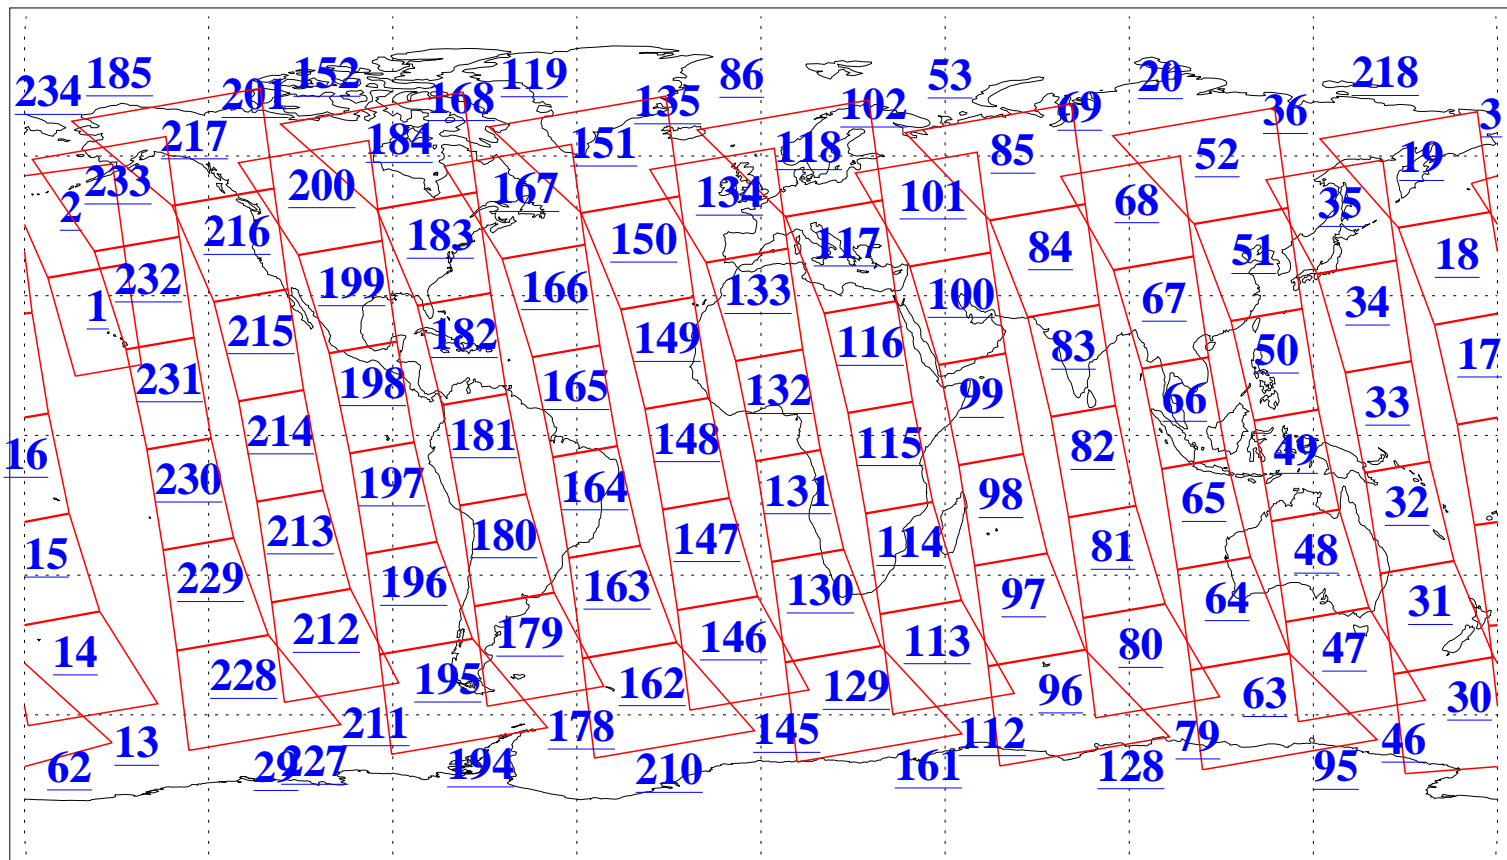

L1B Availability
AMSU Granules: 240
HSB Granules: 0
AIRS Granules: 239

18 Jun 2016
DoY 170
Aqua Day 5159
Granules: 1 to 120

Granules: 121 to 240

Legend: AMSU Available, HSB Available, AIRS Available

L1B Availability
AMSU Granules: 240
HSB Granules: 0
AIRS Granules: 239

18 Jun 2016
DoY 170
Aqua Day 5159
Ascending Granules

Descending Granules

Legend: AMSU Available, HSB Available, AIRS Available

L1B Availability
 AMSU Granules: 240
 HSB Granules: 0
 AIRS Granules: 239

18 Jun 2016
 DoY 170
 Aqua Day 5159

Northern Hemisphere Granules

Southern Hemisphere Granules

Legend: AMSU Available, HSB Available, AIRS Available