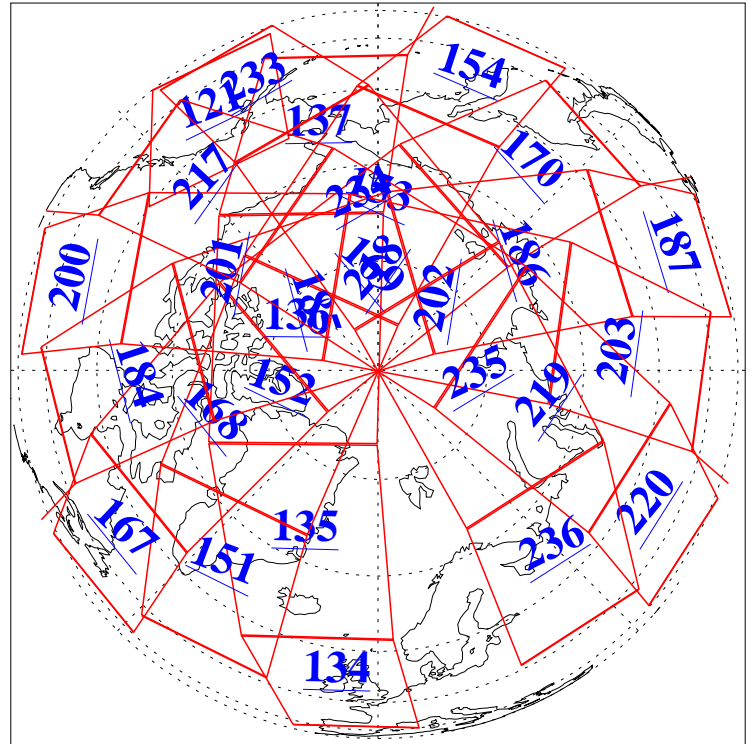

18 Jun 2016
DoY 170
Aqua Day 5159
Ascending Granules

Descending Granules

Legend: AMSU Available, HSB Available, AIRS Available

L1B Availability
 AMSU Granules: 240
 HSB Granules: 0
 AIRS Granules: 239

18 Jun 2016
 DoY 170
 Aqua Day 5159

Northern Hemisphere Granules

Southern Hemisphere Granules

Legend: AMSU Available, HSB Available, AIRS Available