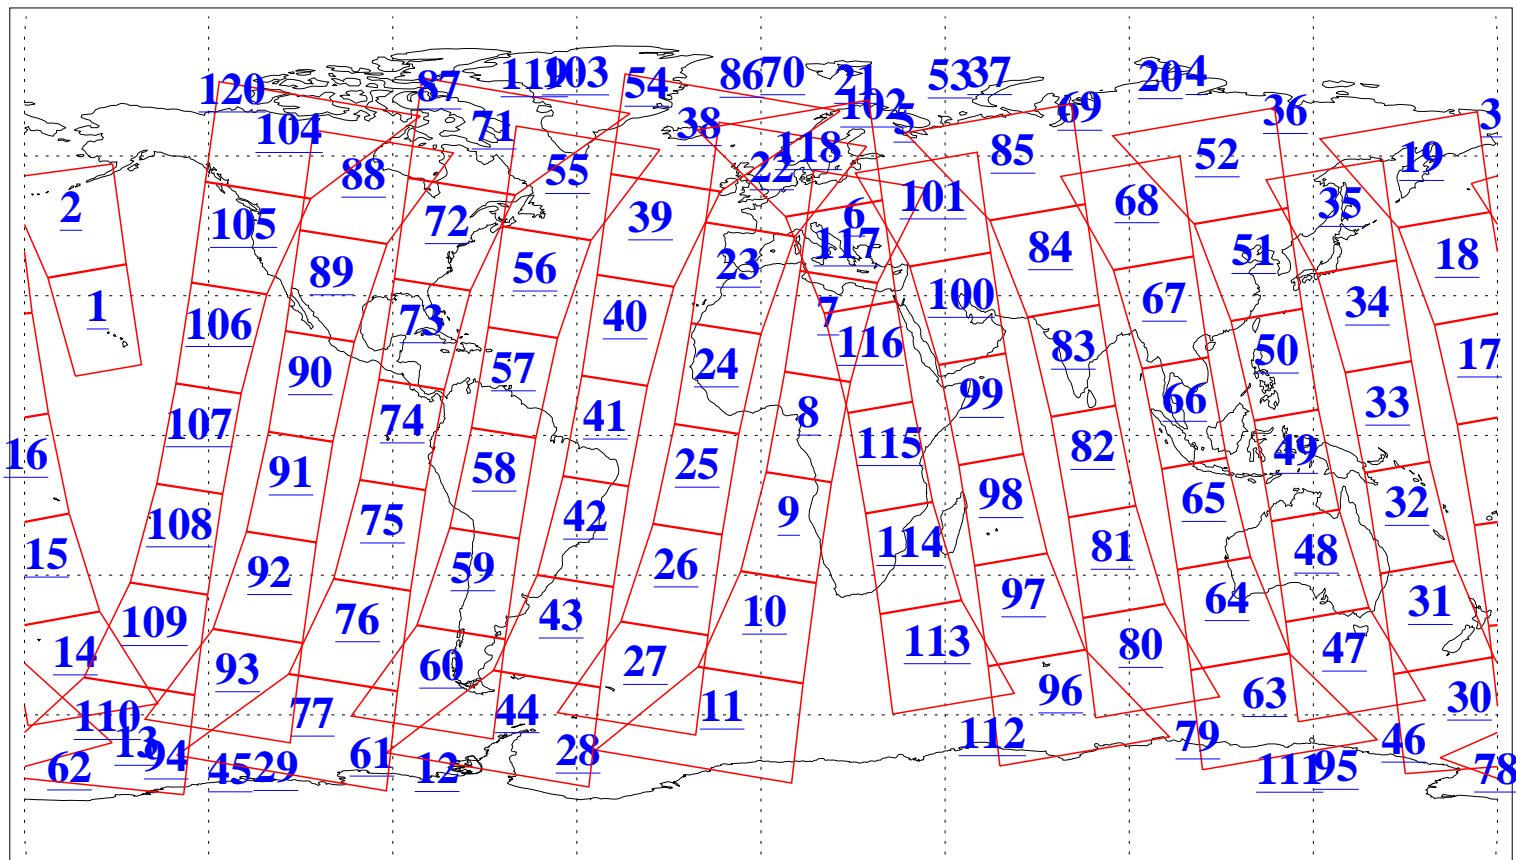

L1B Availability
AMSU Granules: 240
HSB Granules: 0
AIRS Granules: 239

18 Jun 2016
DoY 170
Aqua Day 5159
Granules: 1 to 120

Granules: 121 to 240

Legend: AMSU Available, HSB Available, AIRS Available

L1B Availability
AMSU Granules: 240
HSB Granules: 0
AIRS Granules: 239

18 Jun 2016
DoY 170
Aqua Day 5159
Ascending Granules

Descending Granules

Legend: AMSU Available, HSB Available, AIRS Available

L1B Availability
 AMSU Granules: 240
 HSB Granules: 0
 AIRS Granules: 239

18 Jun 2016
 DoY 170
 Aqua Day 5159

Northern Hemisphere Granules

Southern Hemisphere Granules

Legend: AMSU Available, HSB Available, AIRS Available