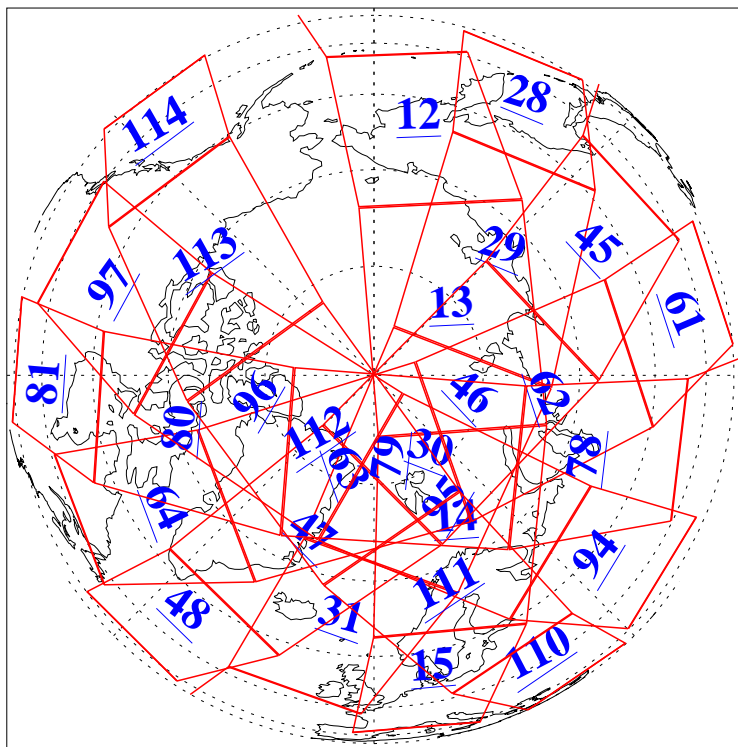

L1B Availability
AMSU Granules: 240
HSB Granules: 0
AIRS Granules: 240

17 Jun 2016
DoY 169
Aqua Day 5158
Granules: 1 to 120

Granules: 121 to 240

Legend: AMSU Available, HSB Available, AIRS Available

L1B Availability
AMSU Granules: 240
HSB Granules: 0
AIRS Granules: 240

17 Jun 2016
DoY 169
Aqua Day 5158
Ascending Granules

Descending Granules

Legend: AMSU Available, HSB Available, AIRS Available

L1B Availability
 AMSU Granules: 240
 HSB Granules: 0
 AIRS Granules: 240

17 Jun 2016
 DoY 169
 Aqua Day 5158

Northern Hemisphere Granules

Southern Hemisphere Granules

Legend: AMSU Available, HSB Available, AIRS Available