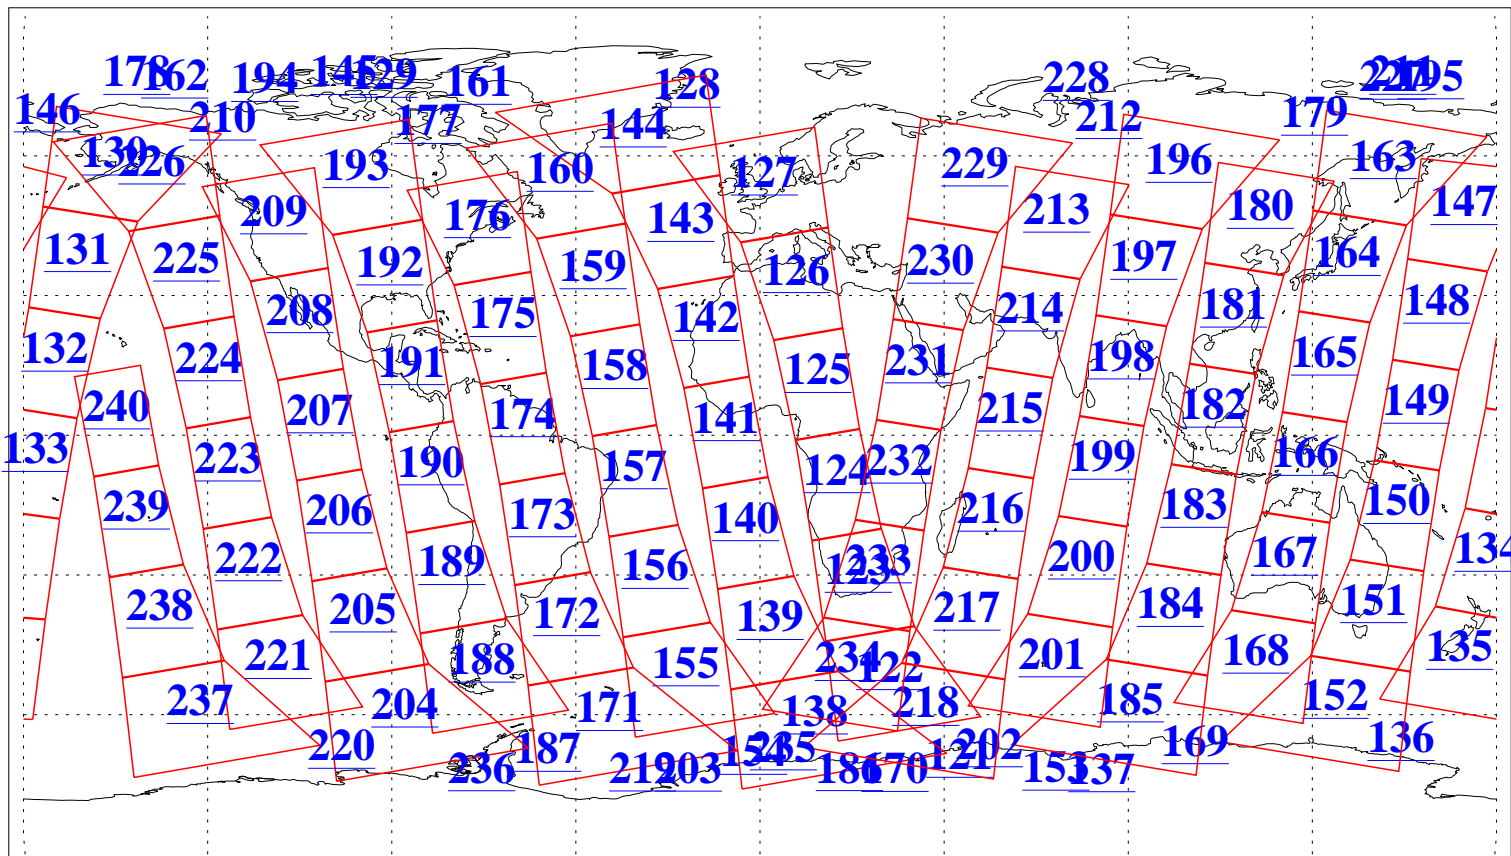

L1B Availability
AMSU Granules: 240
HSB Granules: 0
AIRS Granules: 240

17 Jun 2016
DoY 169
Aqua Day 5158
Granules: 1 to 120

Granules: 121 to 240

Legend: AMSU Available, HSB Available, AIRS Available

L1B Availability
AMSU Granules: 240
HSB Granules: 0
AIRS Granules: 240

17 Jun 2016
DoY 169
Aqua Day 5158
Ascending Granules

Descending Granules

Legend: AMSU Available, HSB Available, AIRS Available

L1B Availability
 AMSU Granules: 240
 HSB Granules: 0
 AIRS Granules: 240

17 Jun 2016
 DoY 169
 Aqua Day 5158

Northern Hemisphere Granules

Southern Hemisphere Granules

Legend: AMSU Available, HSB Available, AIRS Available