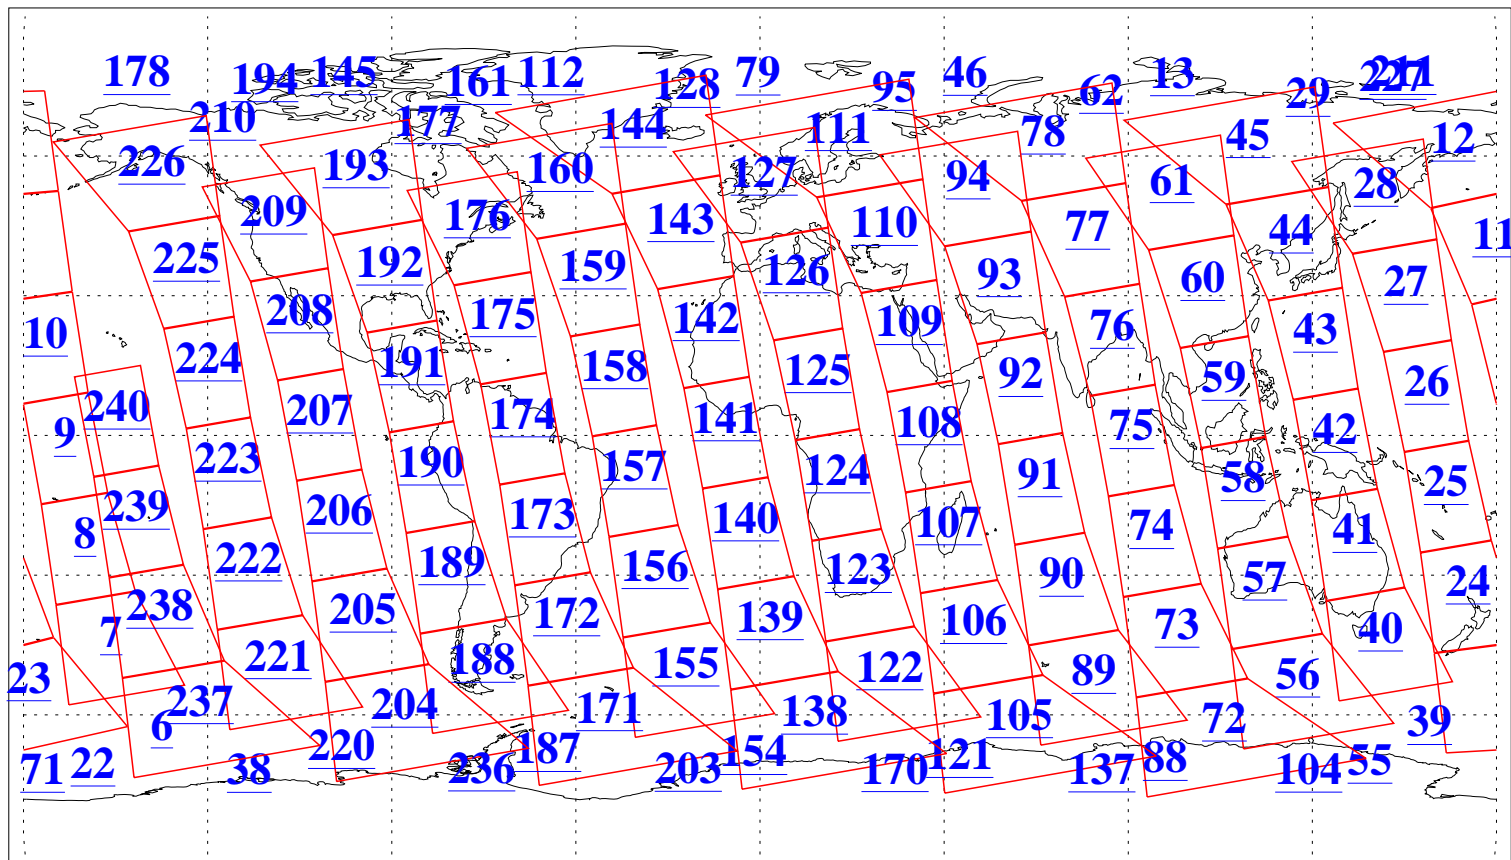

L1B Availability
AMSU Granules: 240
HSB Granules: 0
AIRS Granules: 240

17 Jun 2016
DoY 169
Aqua Day 5158
Granules: 1 to 120

Granules: 121 to 240

Legend: AMSU Available, HSB Available, AIRS Available

L1B Availability
AMSU Granules: 240
HSB Granules: 0
AIRS Granules: 240

17 Jun 2016
DoY 169
Aqua Day 5158
Ascending Granules

Descending Granules

Legend: AMSU Available, HSB Available, AIRS Available

L1B Availability
 AMSU Granules: 240
 HSB Granules: 0
 AIRS Granules: 240

17 Jun 2016
 DoY 169
 Aqua Day 5158

Northern Hemisphere Granules

Southern Hemisphere Granules

Legend: AMSU Available, HSB Available, AIRS Available