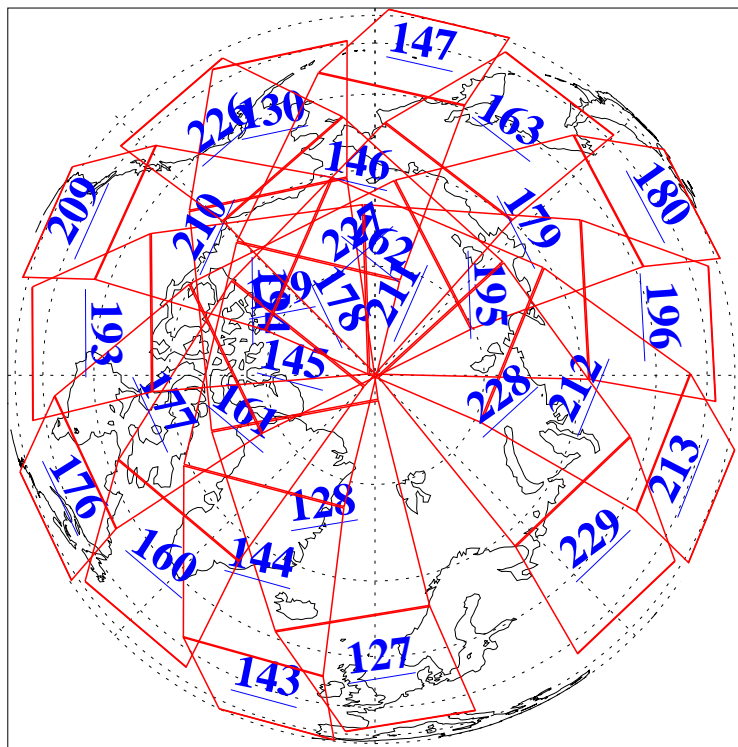

17 Jun 2016
DoY 169
Aqua Day 5158
Ascending Granules

Descending Granules

Legend: AMSU Available, HSB Available, AIRS Available

L1B Availability
 AMSU Granules: 240
 HSB Granules: 0
 AIRS Granules: 240

17 Jun 2016
 DoY 169
 Aqua Day 5158

Northern Hemisphere Granules

Southern Hemisphere Granules

Legend: AMSU Available, HSB Available, AIRS Available