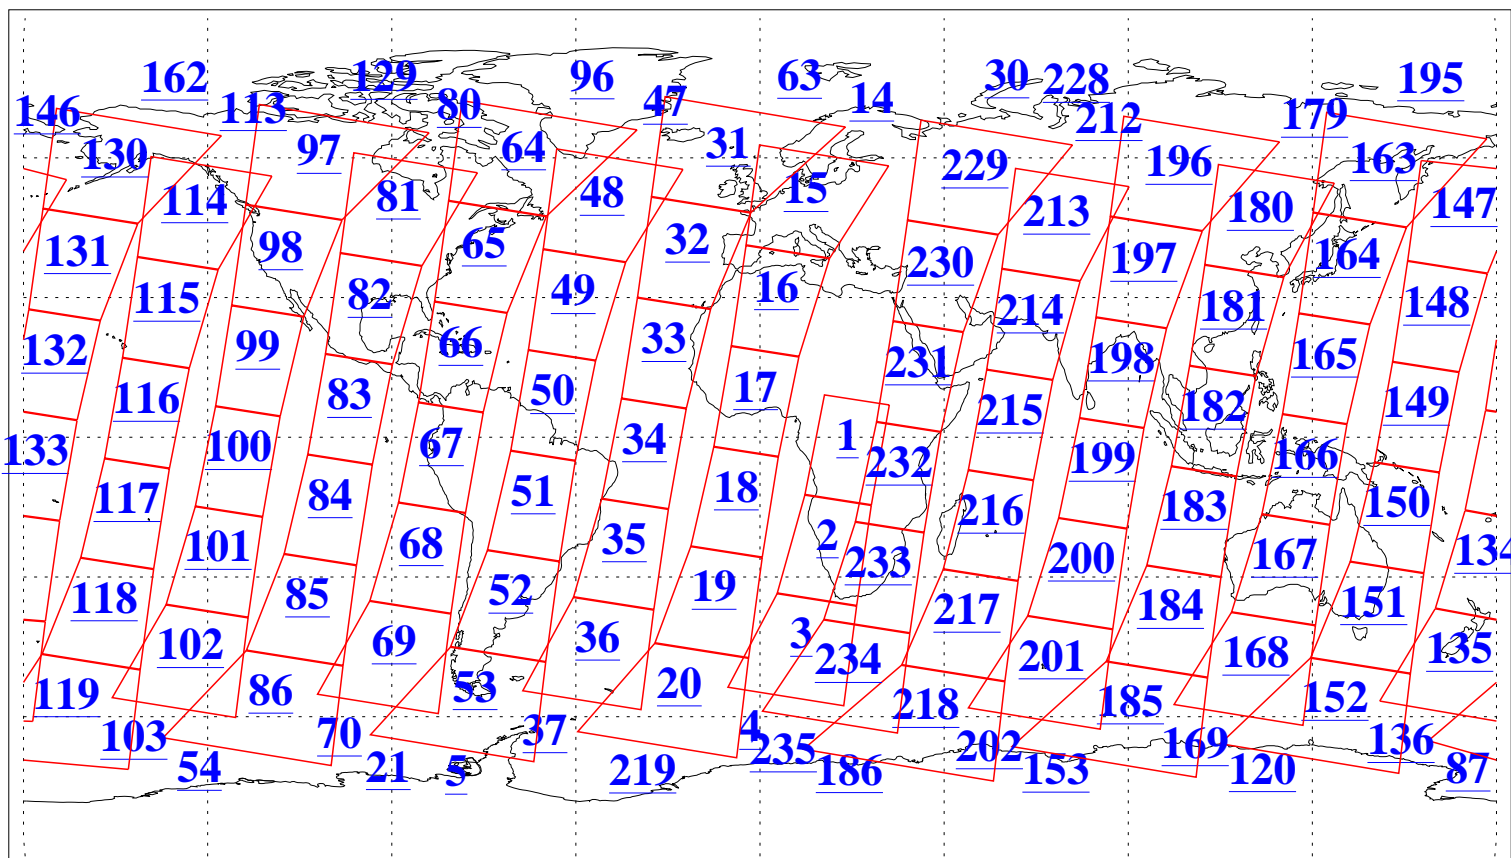

L1B Availability
AMSU Granules: 240
HSB Granules: 0
AIRS Granules: 240

17 Jun 2016
DoY 169
Aqua Day 5158
Granules: 1 to 120

Granules: 121 to 240

Legend: AMSU Available, HSB Available, AIRS Available

L1B Availability
AMSU Granules: 240
HSB Granules: 0
AIRS Granules: 240

17 Jun 2016
DoY 169
Aqua Day 5158
Ascending Granules

Descending Granules

Legend: AMSU Available, HSB Available, AIRS Available

L1B Availability
 AMSU Granules: 240
 HSB Granules: 0
 AIRS Granules: 240

17 Jun 2016
 DoY 169
 Aqua Day 5158

Northern Hemisphere Granules

Southern Hemisphere Granules

Legend: AMSU Available, HSB Available, AIRS Available