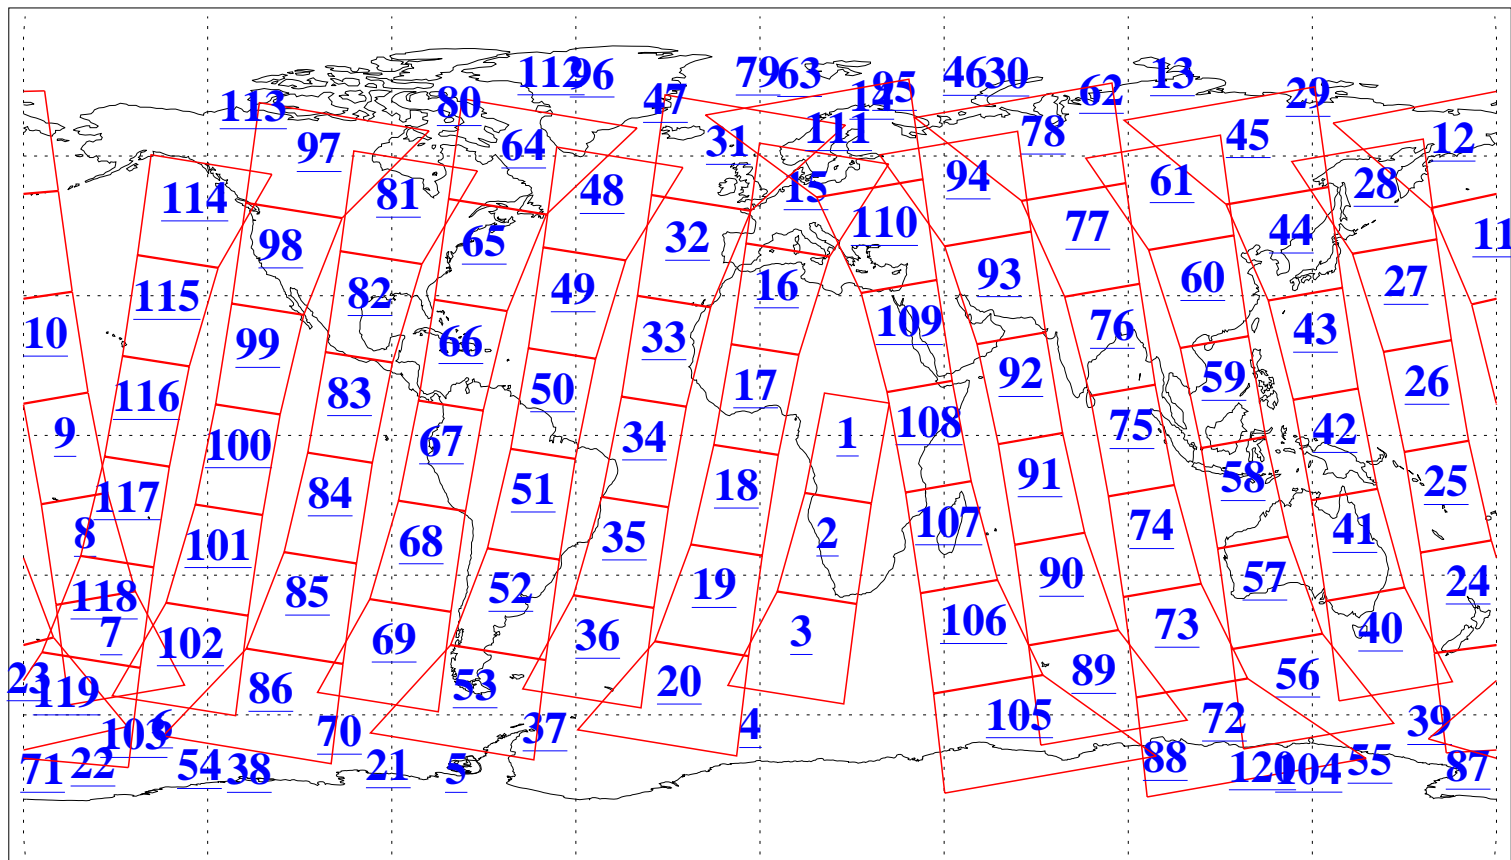

L1B Availability
AMSU Granules: 240
HSB Granules: 0
AIRS Granules: 240

17 Jun 2016
DoY 169
Aqua Day 5158
Granules: 1 to 120

Granules: 121 to 240

Legend: AMSU Available, HSB Available, AIRS Available

L1B Availability
AMSU Granules: 240
HSB Granules: 0
AIRS Granules: 240

17 Jun 2016
DoY 169
Aqua Day 5158
Ascending Granules

Descending Granules

Legend: AMSU Available, HSB Available, AIRS Available

L1B Availability
 AMSU Granules: 240
 HSB Granules: 0
 AIRS Granules: 240

17 Jun 2016
 DoY 169
 Aqua Day 5158

Northern Hemisphere Granules

Southern Hemisphere Granules

Legend: AMSU Available, HSB Available, AIRS Available