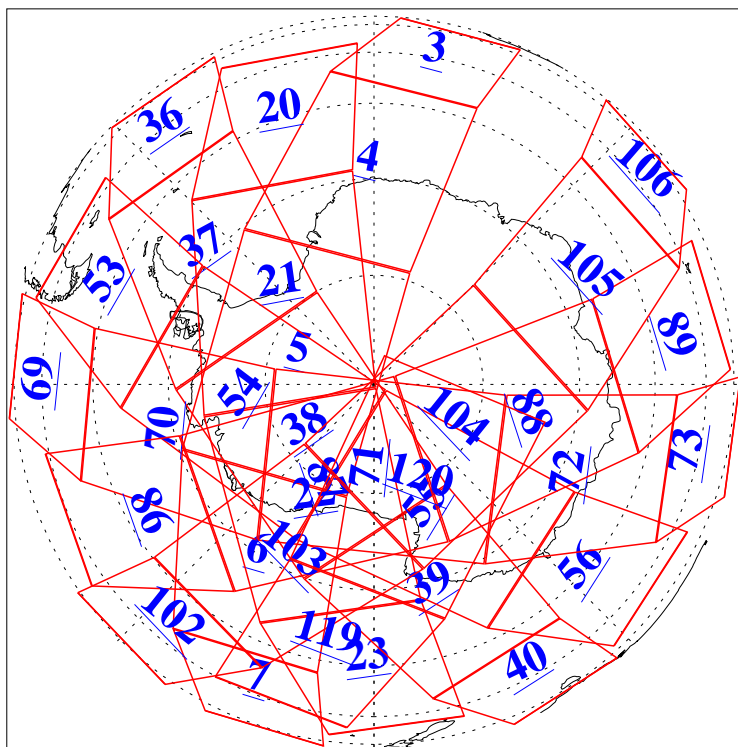

L1B Availability
AMSU Granules: 240
HSB Granules: 0
AIRS Granules: 240

17 Jun 2016
DoY 169
Aqua Day 5158
Granules: 1 to 120

Granules: 121 to 240

Legend: AMSU Available, HSB Available, AIRS Available

L1B Availability
AMSU Granules: 240
HSB Granules: 0
AIRS Granules: 240

17 Jun 2016
DoY 169
Aqua Day 5158
Ascending Granules

Descending Granules

Legend: AMSU Available, HSB Available, AIRS Available

L1B Availability
 AMSU Granules: 240
 HSB Granules: 0
 AIRS Granules: 240

17 Jun 2016
 DoY 169
 Aqua Day 5158

Northern Hemisphere Granules

Southern Hemisphere Granules

Legend: AMSU Available, HSB Available, AIRS Available