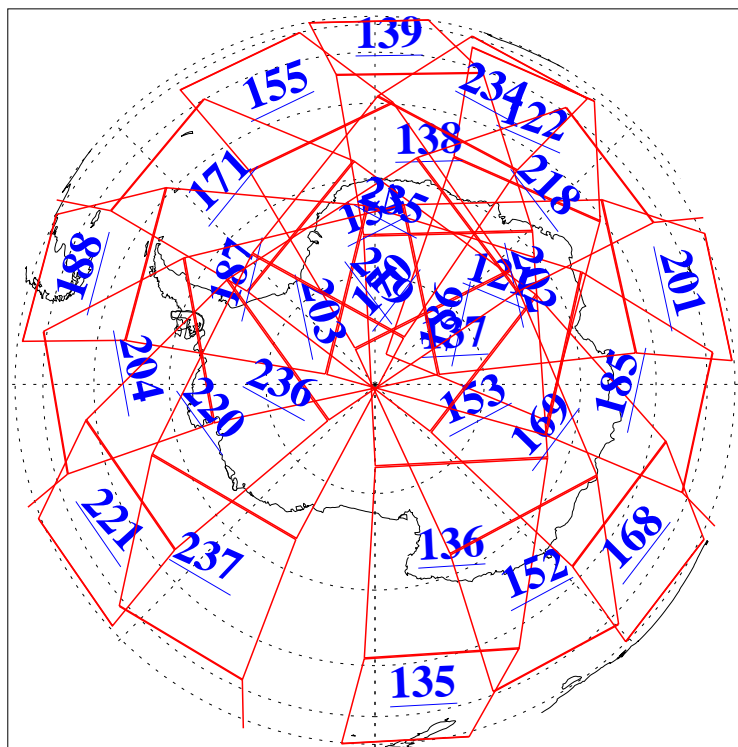

L1B Availability
AMSU Granules: 240
HSB Granules: 0
AIRS Granules: 240

17 Jun 2016
DoY 169
Aqua Day 5158
Granules: 1 to 120

Granules: 121 to 240

Legend: AMSU Available, HSB Available, AIRS Available

L1B Availability
AMSU Granules: 240
HSB Granules: 0
AIRS Granules: 240

17 Jun 2016
DoY 169
Aqua Day 5158
Ascending Granules

Descending Granules

Legend: AMSU Available, HSB Available, AIRS Available

L1B Availability
 AMSU Granules: 240
 HSB Granules: 0
 AIRS Granules: 240

17 Jun 2016
 DoY 169
 Aqua Day 5158

Northern Hemisphere Granules

Southern Hemisphere Granules

Legend: AMSU Available, HSB Available, AIRS Available