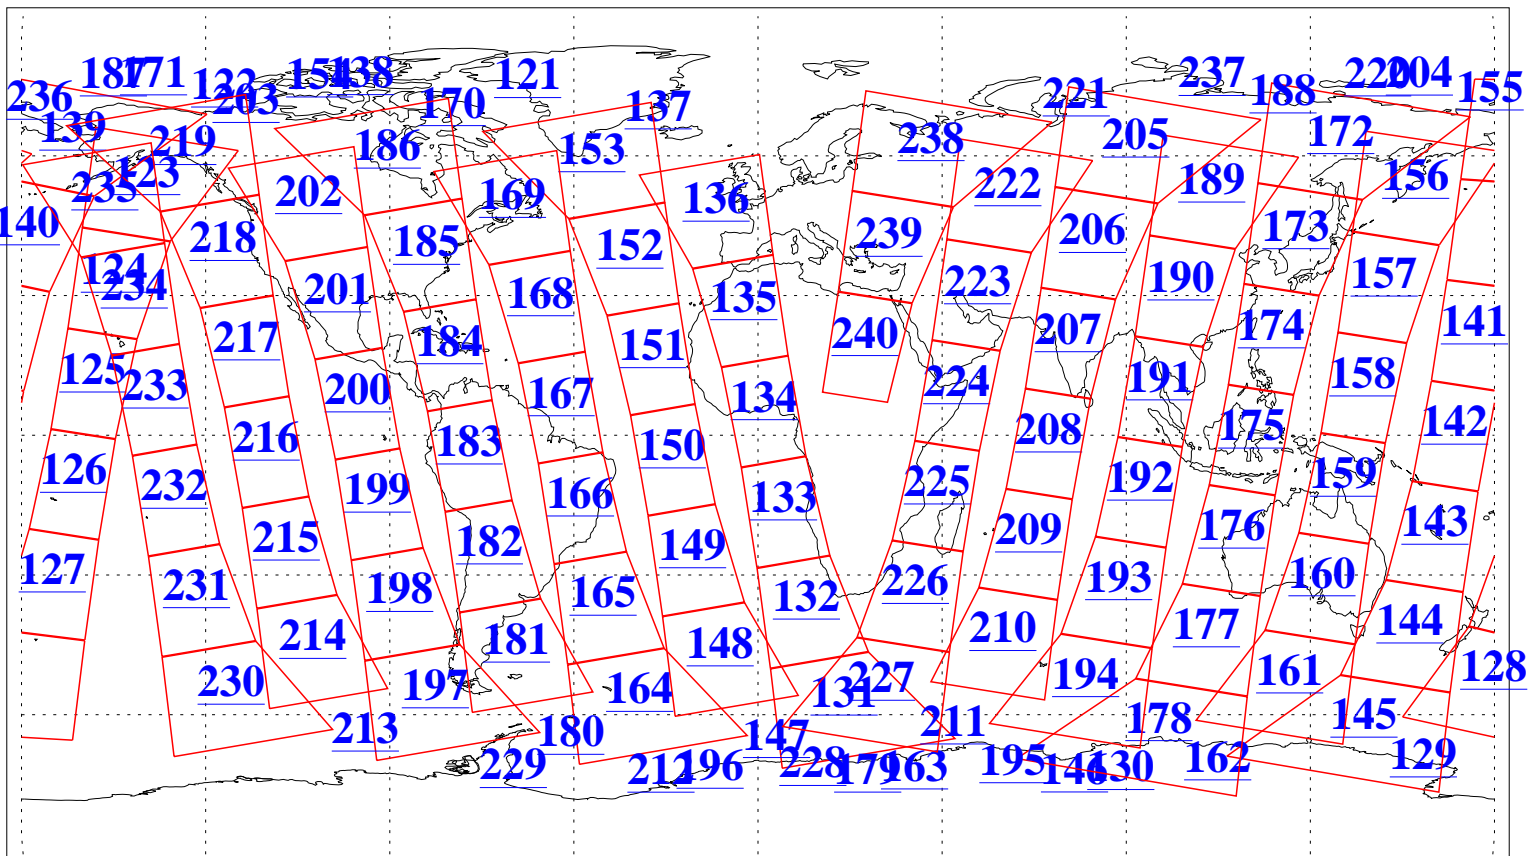

L1B Availability
AMSU Granules: 240
HSB Granules: 0
AIRS Granules: 240

16 Jun 2016
DoY 168
Aqua Day 5157
Granules: 1 to 120

Granules: 121 to 240

Legend: AMSU Available, HSB Available, AIRS Available

L1B Availability
AMSU Granules: 240
HSB Granules: 0
AIRS Granules: 240

16 Jun 2016
DoY 168
Aqua Day 5157
Ascending Granules

Descending Granules

Legend: AMSU Available, HSB Available, AIRS Available

L1B Availability
 AMSU Granules: 240
 HSB Granules: 0
 AIRS Granules: 240

16 Jun 2016
 DoY 168
 Aqua Day 5157

Northern Hemisphere Granules

Southern Hemisphere Granules

Legend: AMSU Available, HSB Available, AIRS Available