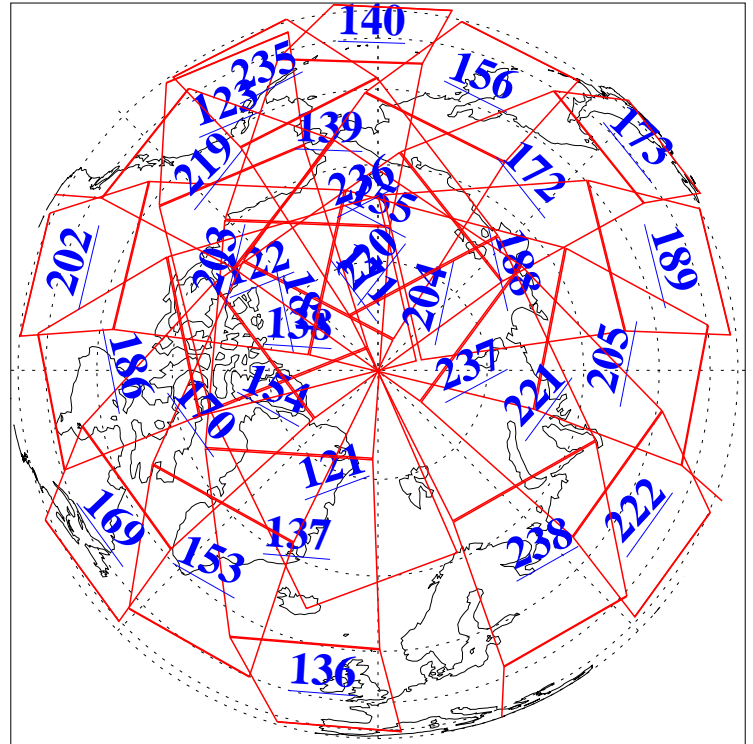

16 Jun 2016
DoY 168
Aqua Day 5157
Ascending Granules

Descending Granules

Legend: AMSU Available, HSB Available, AIRS Available

L1B Availability
 AMSU Granules: 240
 HSB Granules: 0
 AIRS Granules: 240

16 Jun 2016
 DoY 168
 Aqua Day 5157

Northern Hemisphere Granules

Southern Hemisphere Granules

Legend: AMSU Available, HSB Available, AIRS Available