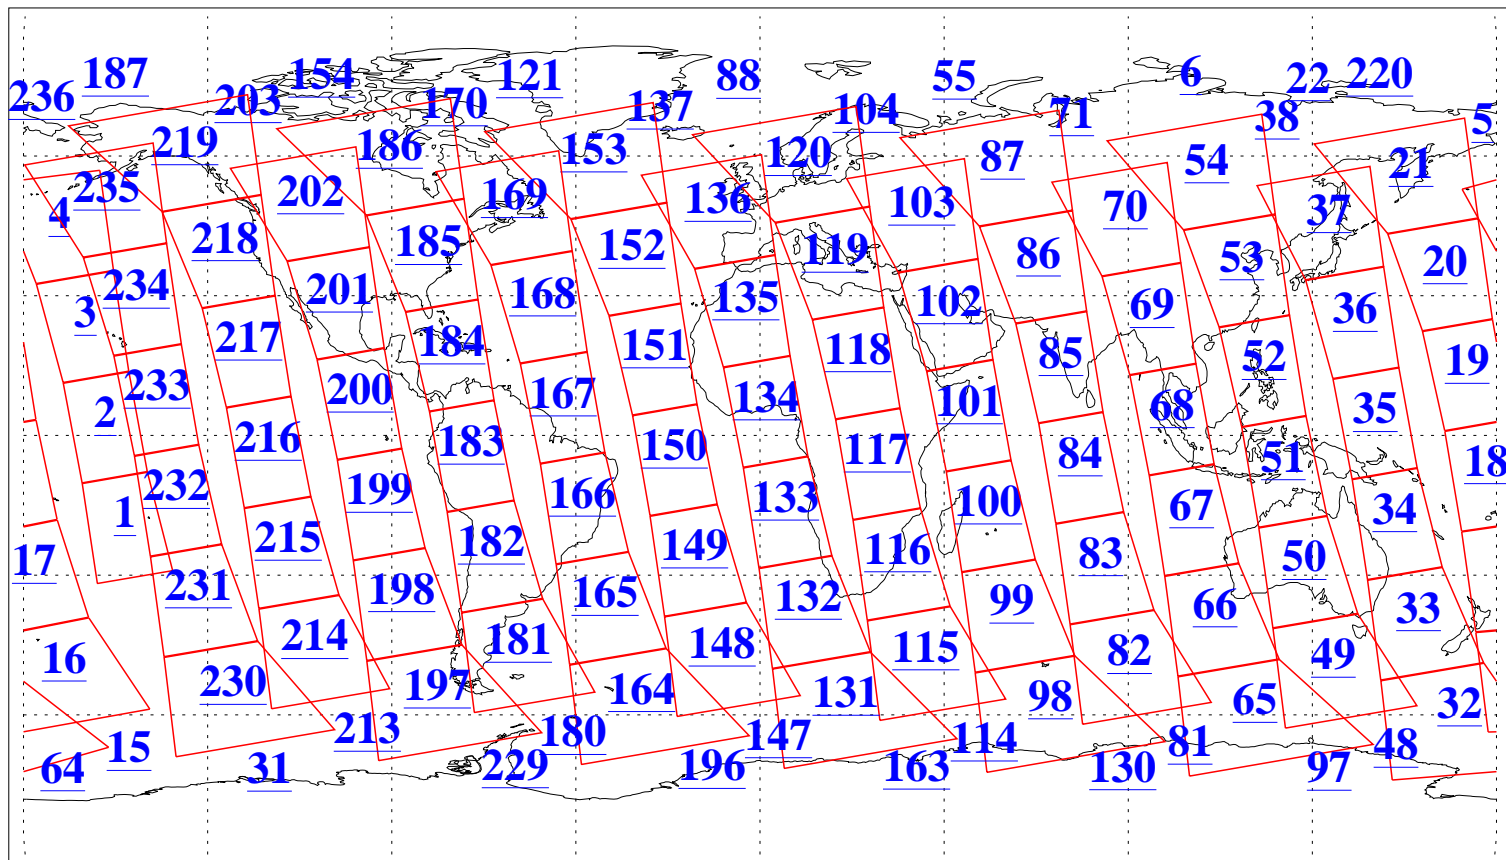

L1B Availability
AMSU Granules: 240
HSB Granules: 0
AIRS Granules: 240

16 Jun 2016
DoY 168
Aqua Day 5157
Granules: 1 to 120

Granules: 121 to 240

Legend: AMSU Available, HSB Available, AIRS Available

L1B Availability
AMSU Granules: 240
HSB Granules: 0
AIRS Granules: 240

16 Jun 2016
DoY 168
Aqua Day 5157
Ascending Granules

Descending Granules

Legend: AMSU Available, HSB Available, AIRS Available

L1B Availability
 AMSU Granules: 240
 HSB Granules: 0
 AIRS Granules: 240

16 Jun 2016
 DoY 168
 Aqua Day 5157

Northern Hemisphere Granules

Southern Hemisphere Granules

Legend: AMSU Available, HSB Available, AIRS Available