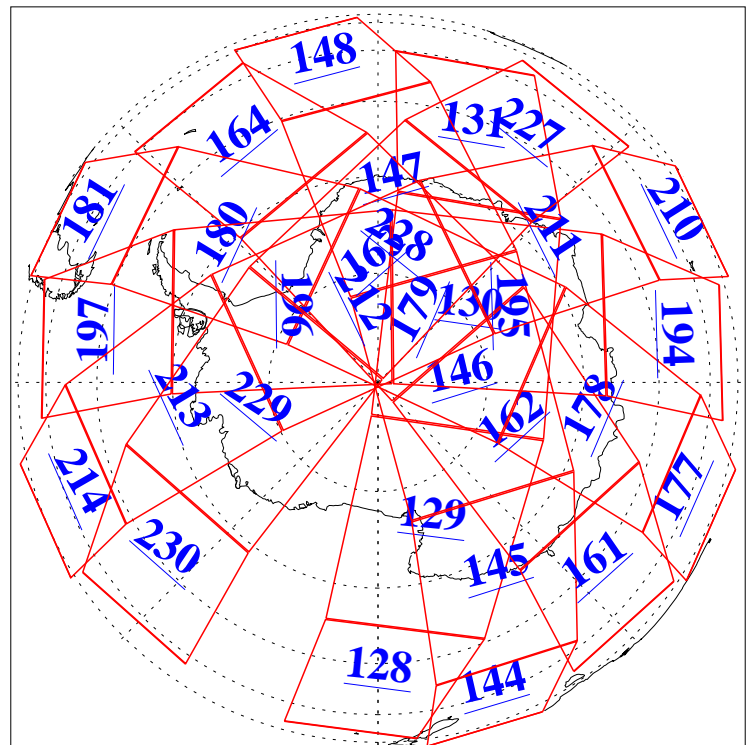

16 Jun 2016
DoY 168
Aqua Day 5157
Ascending Granules

Descending Granules

Legend: AMSU Available, HSB Available, AIRS Available

L1B Availability
 AMSU Granules: 240
 HSB Granules: 0
 AIRS Granules: 240

16 Jun 2016
 DoY 168
 Aqua Day 5157

Northern Hemisphere Granules

Southern Hemisphere Granules

Legend: AMSU Available, HSB Available, AIRS Available