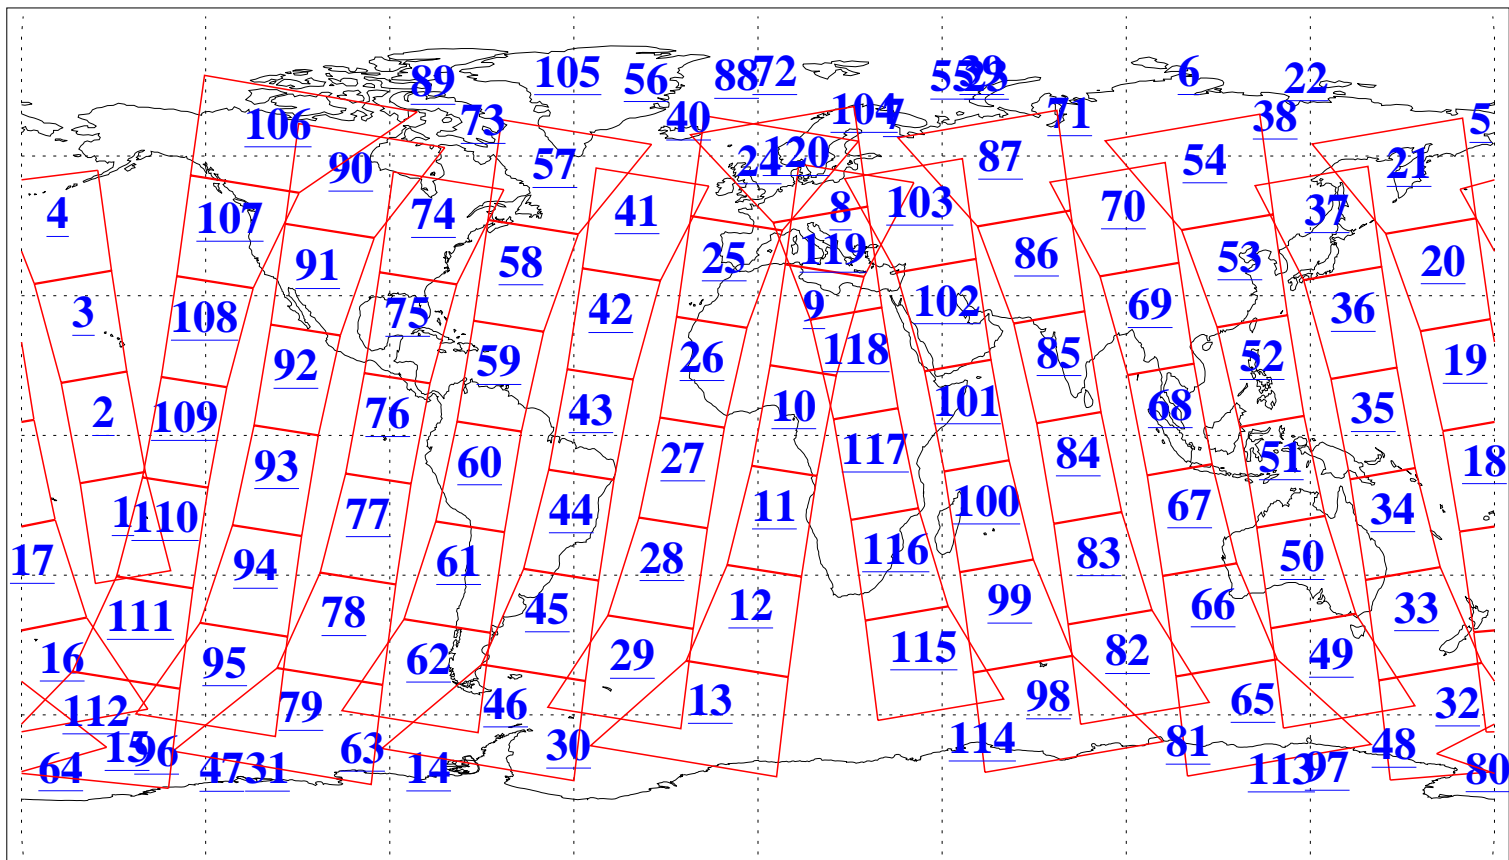

L1B Availability
AMSU Granules: 240
HSB Granules: 0
AIRS Granules: 240

16 Jun 2016
DoY 168
Aqua Day 5157
Granules: 1 to 120

Granules: 121 to 240

Legend: AMSU Available, HSB Available, AIRS Available

L1B Availability
AMSU Granules: 240
HSB Granules: 0
AIRS Granules: 240

16 Jun 2016
DoY 168
Aqua Day 5157
Ascending Granules

Descending Granules

Legend: AMSU Available, HSB Available, AIRS Available

L1B Availability
 AMSU Granules: 240
 HSB Granules: 0
 AIRS Granules: 240

16 Jun 2016
 DoY 168
 Aqua Day 5157

Northern Hemisphere Granules

Southern Hemisphere Granules

Legend: AMSU Available, HSB Available, AIRS Available