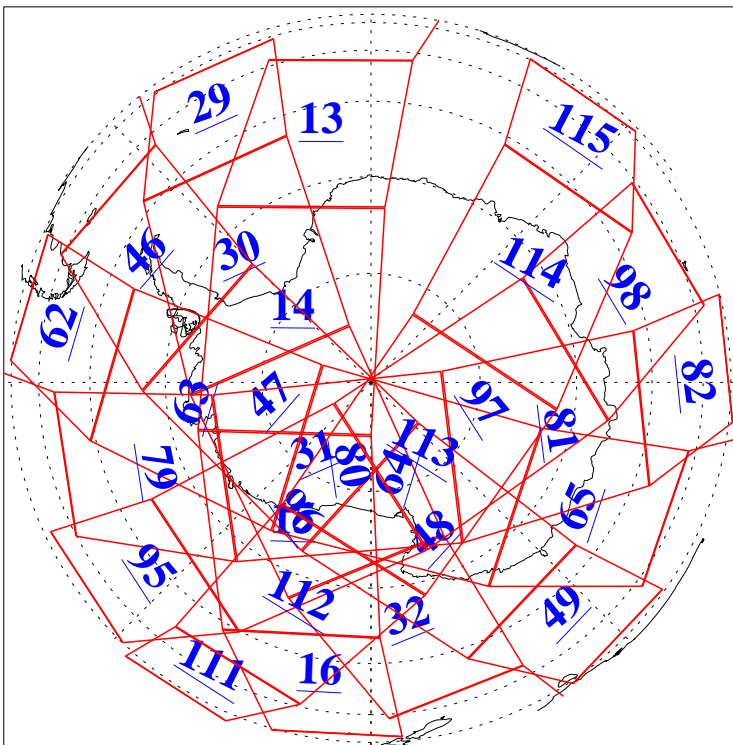

L1B Availability
AMSU Granules: 240
HSB Granules: 0
AIRS Granules: 240

16 Jun 2016
DoY 168
Aqua Day 5157
Granules: 1 to 120

Granules: 121 to 240

Legend: AMSU Available, HSB Available, AIRS Available

L1B Availability
AMSU Granules: 240
HSB Granules: 0
AIRS Granules: 240

16 Jun 2016
DoY 168
Aqua Day 5157
Ascending Granules

Descending Granules

Legend: AMSU Available, HSB Available, AIRS Available

L1B Availability
 AMSU Granules: 240
 HSB Granules: 0
 AIRS Granules: 240

16 Jun 2016
 DoY 168
 Aqua Day 5157

Northern Hemisphere Granules

Southern Hemisphere Granules

Legend: AMSU Available, HSB Available, AIRS Available