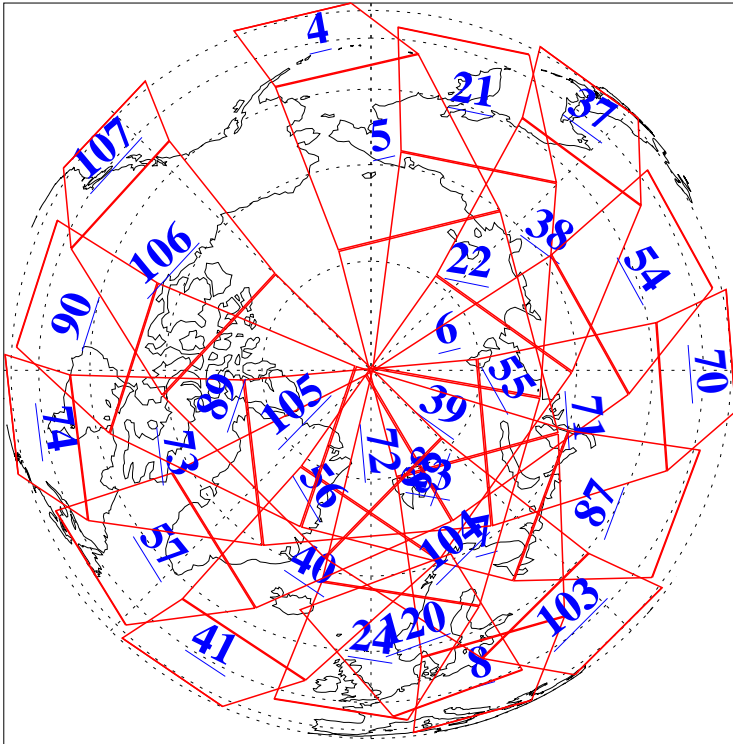

L1B Availability
AMSU Granules: 240
HSB Granules: 0
AIRS Granules: 240

16 Jun 2016
DoY 168
Aqua Day 5157
Granules: 1 to 120

Granules: 121 to 240

Legend: AMSU Available, HSB Available, AIRS Available

L1B Availability
AMSU Granules: 240
HSB Granules: 0
AIRS Granules: 240

16 Jun 2016
DoY 168
Aqua Day 5157
Ascending Granules

Descending Granules

Legend: AMSU Available, HSB Available, AIRS Available

L1B Availability
 AMSU Granules: 240
 HSB Granules: 0
 AIRS Granules: 240

16 Jun 2016
 DoY 168
 Aqua Day 5157

Northern Hemisphere Granules

Southern Hemisphere Granules

Legend: AMSU Available, HSB Available, AIRS Available