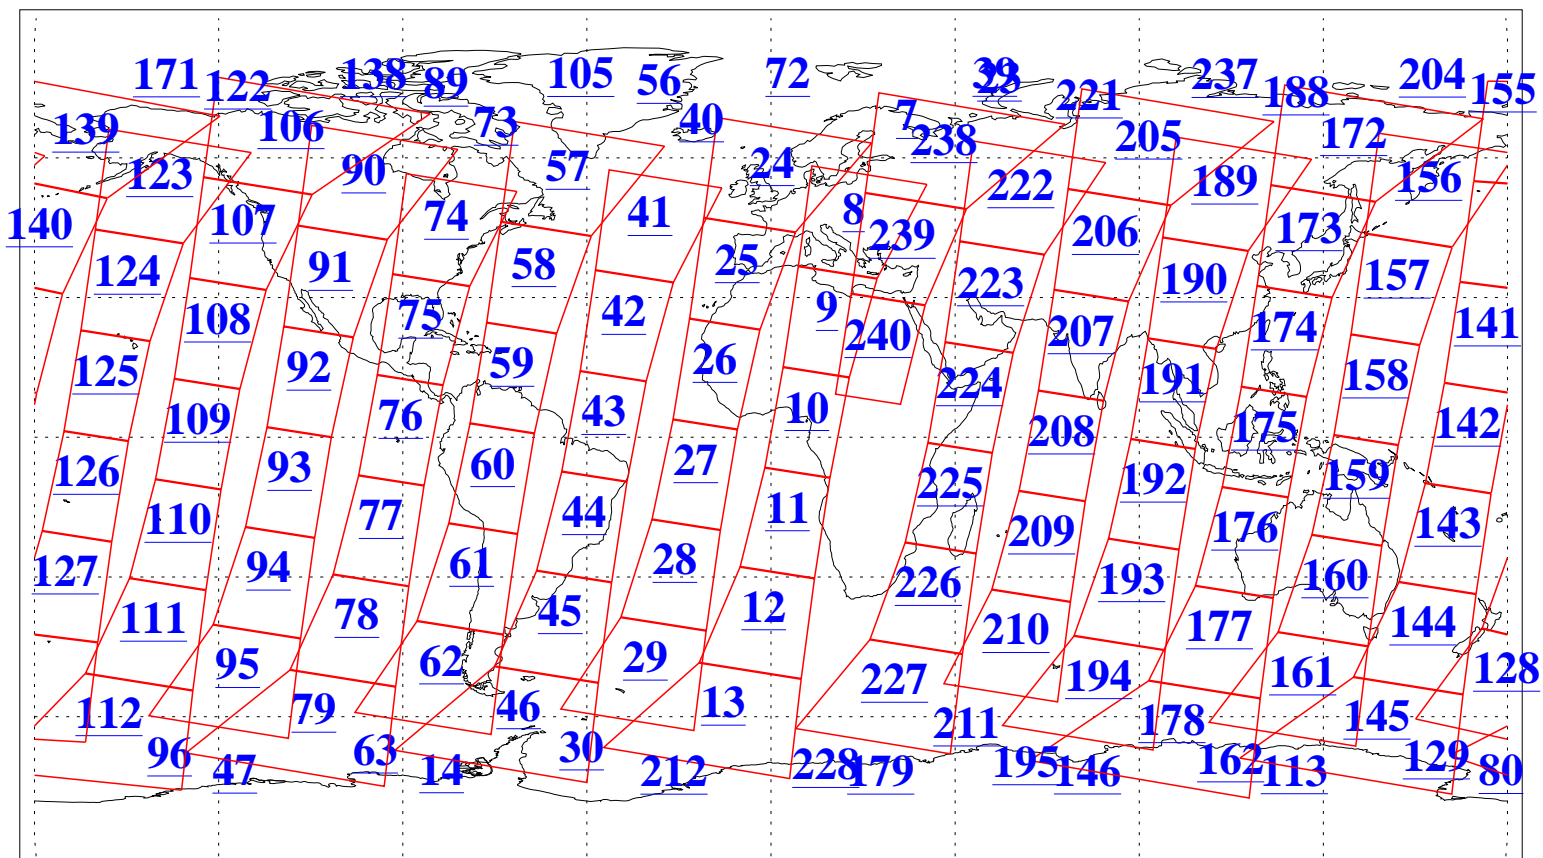

L1B Availability
AMSU Granules: 240
HSB Granules: 0
AIRS Granules: 240

16 Jun 2016
DoY 168
Aqua Day 5157
Granules: 1 to 120

Granules: 121 to 240

Legend: AMSU Available, HSB Available, AIRS Available

L1B Availability
AMSU Granules: 240
HSB Granules: 0
AIRS Granules: 240

16 Jun 2016
DoY 168
Aqua Day 5157
Ascending Granules

Descending Granules

Legend: AMSU Available, HSB Available, AIRS Available

L1B Availability
 AMSU Granules: 240
 HSB Granules: 0
 AIRS Granules: 240

16 Jun 2016
 DoY 168
 Aqua Day 5157

Northern Hemisphere Granules

Southern Hemisphere Granules

Legend: AMSU Available, HSB Available, AIRS Available