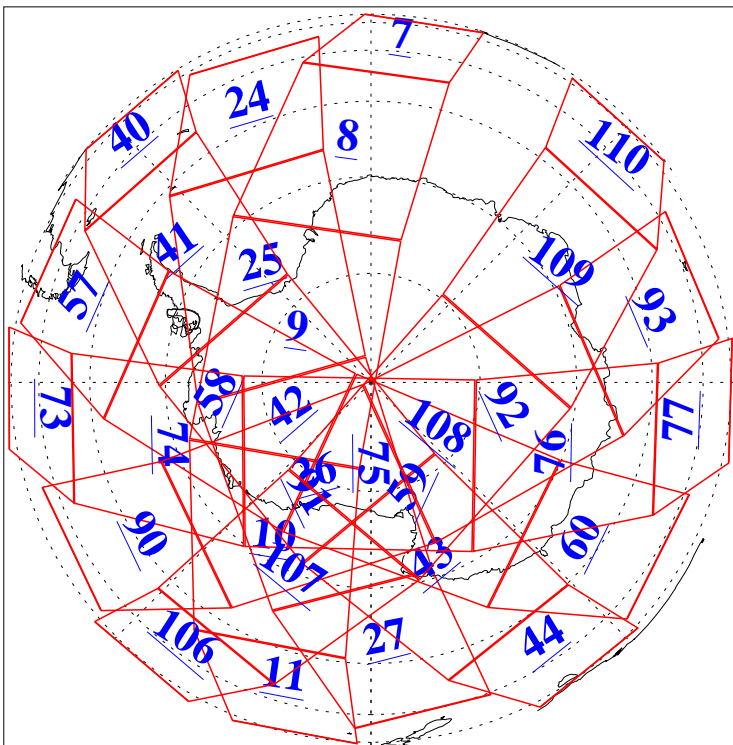

L1B Availability
AMSU Granules: 240
HSB Granules: 0
AIRS Granules: 240

13 Jun 2016
DoY 165
Aqua Day 5154
Granules: 1 to 120

Granules: 121 to 240

Legend: AMSU Available, HSB Available, AIRS Available

L1B Availability
AMSU Granules: 240
HSB Granules: 0
AIRS Granules: 240

13 Jun 2016
DoY 165
Aqua Day 5154
Ascending Granules

Descending Granules

Legend: AMSU Available, HSB Available, AIRS Available

L1B Availability
 AMSU Granules: 240
 HSB Granules: 0
 AIRS Granules: 240

13 Jun 2016
 DoY 165
 Aqua Day 5154

Northern Hemisphere Granules

Southern Hemisphere Granules

Legend: AMSU Available, HSB Available, AIRS Available