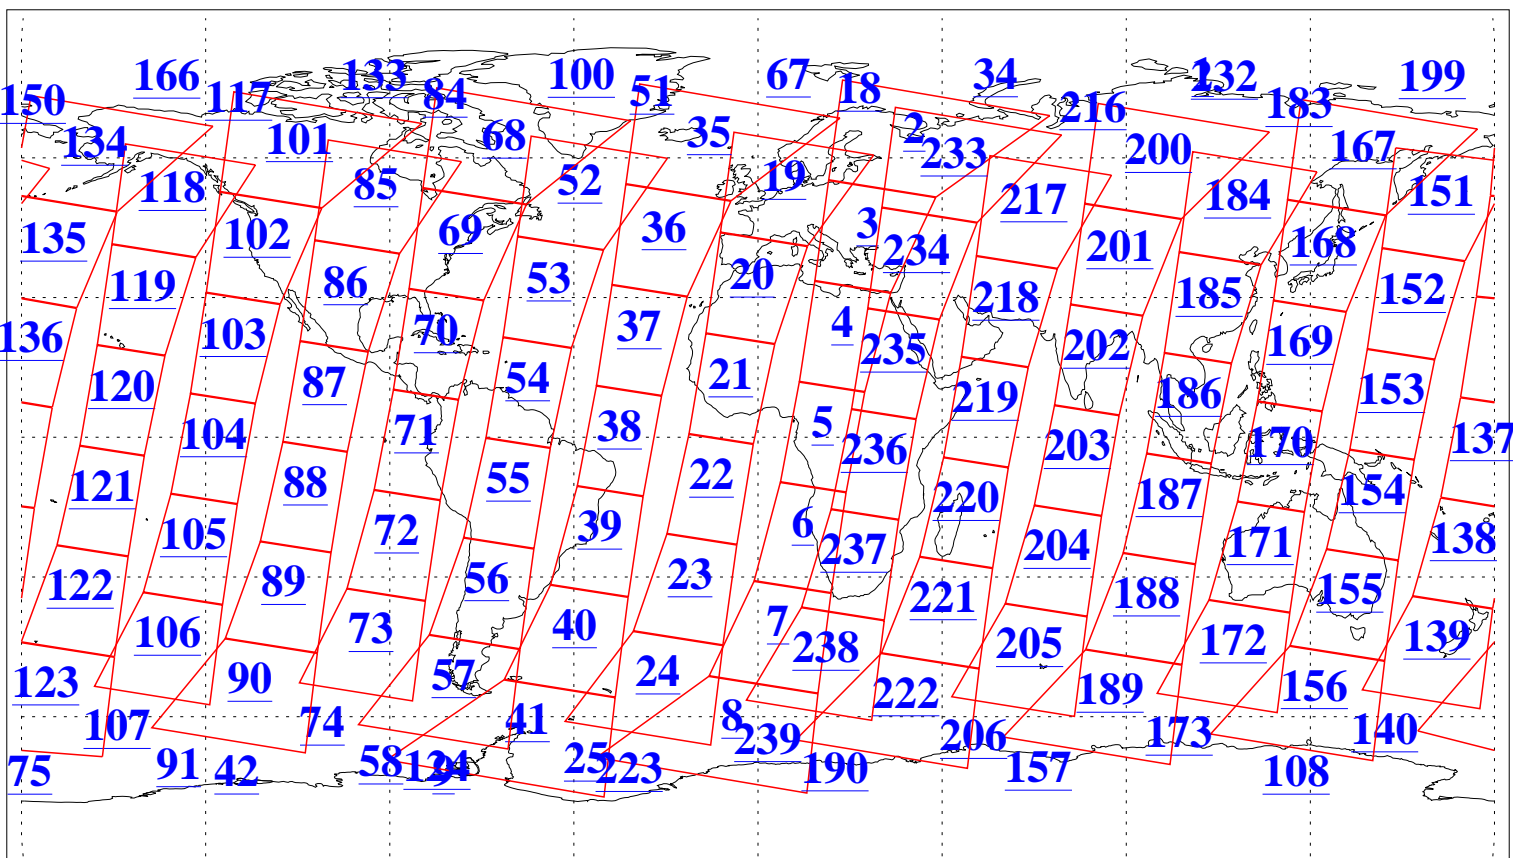

L1B Availability
AMSU Granules: 240
HSB Granules: 0
AIRS Granules: 240

13 Jun 2016
DoY 165
Aqua Day 5154
Granules: 1 to 120

Granules: 121 to 240

Legend: AMSU Available, HSB Available, AIRS Available

L1B Availability
AMSU Granules: 240
HSB Granules: 0
AIRS Granules: 240

13 Jun 2016
DoY 165
Aqua Day 5154
Ascending Granules

Descending Granules

Legend: AMSU Available, HSB Available, AIRS Available

L1B Availability
 AMSU Granules: 240
 HSB Granules: 0
 AIRS Granules: 240

13 Jun 2016
 DoY 165
 Aqua Day 5154

Northern Hemisphere Granules

Southern Hemisphere Granules

Legend: AMSU Available, HSB Available, AIRS Available