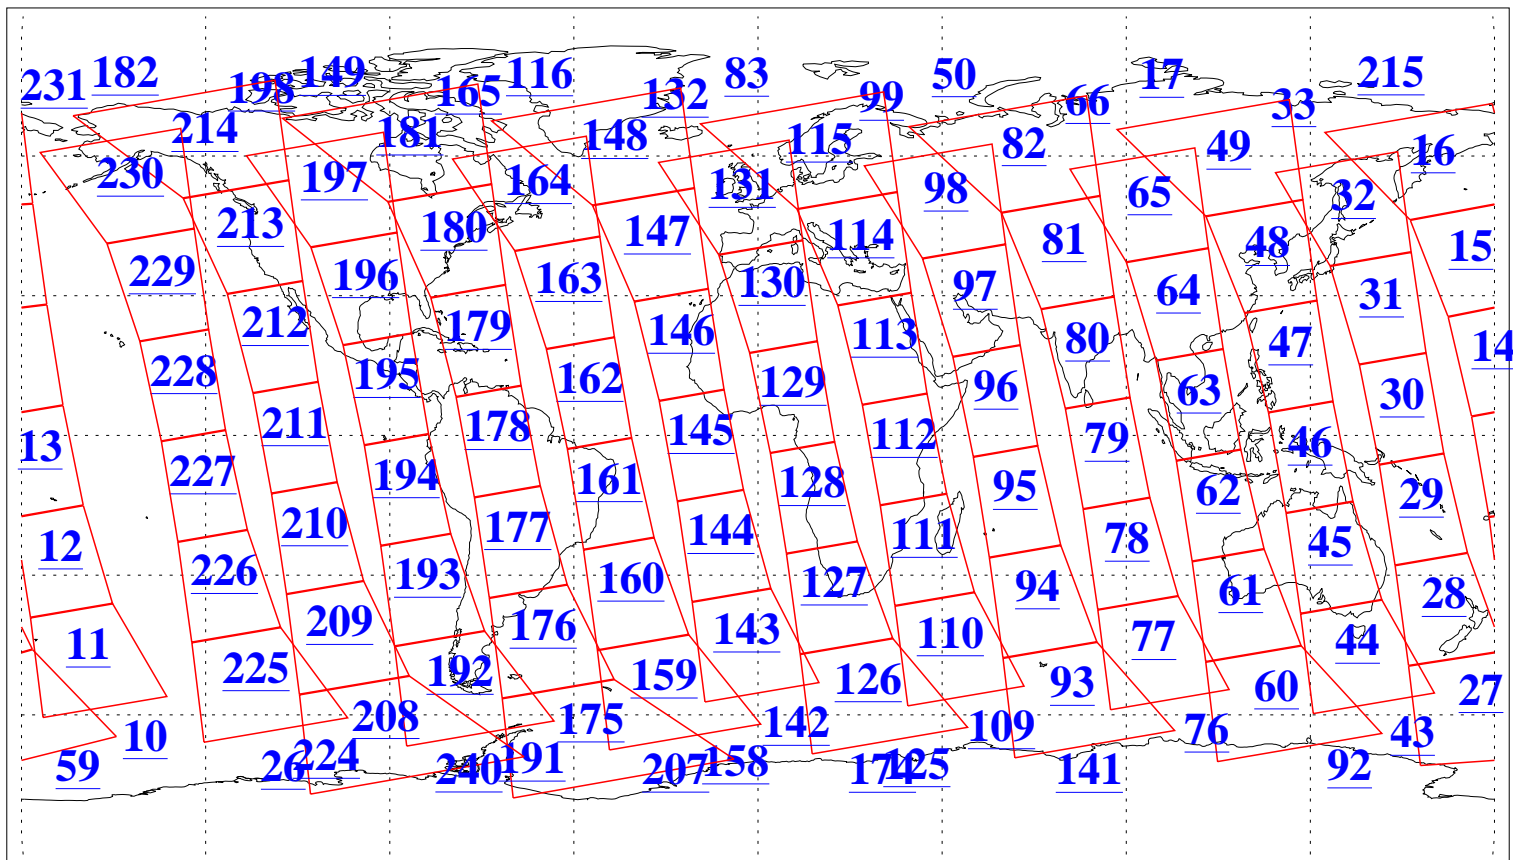

L1B Availability
AMSU Granules: 240
HSB Granules: 0
AIRS Granules: 240

13 Jun 2016
DoY 165
Aqua Day 5154
Ascending Granules

Descending Granules