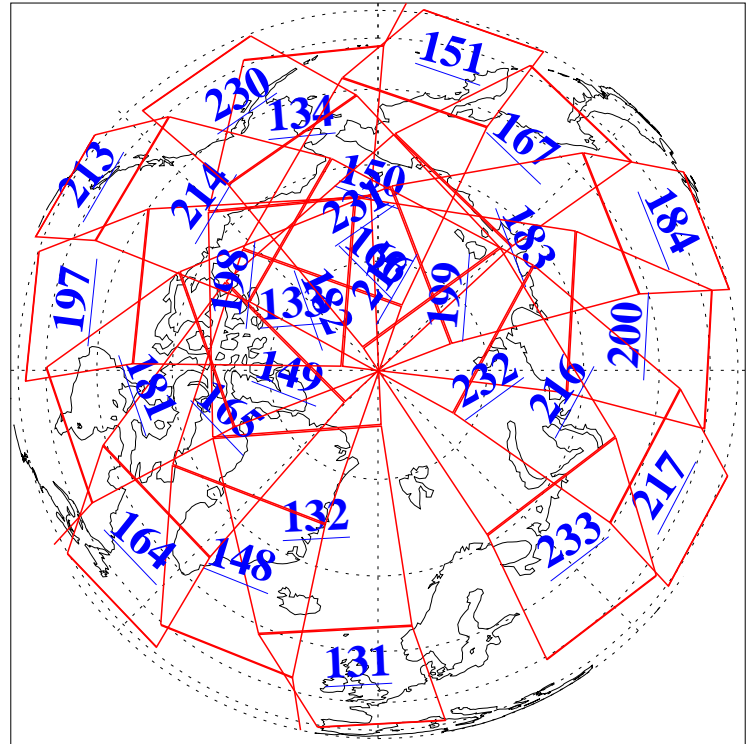

13 Jun 2016
DoY 165
Aqua Day 5154
Ascending Granules

Descending Granules

Legend: AMSU Available, HSB Available, AIRS Available

L1B Availability
 AMSU Granules: 240
 HSB Granules: 0
 AIRS Granules: 240

13 Jun 2016
 DoY 165
 Aqua Day 5154

Northern Hemisphere Granules

Southern Hemisphere Granules

Legend: AMSU Available, HSB Available, AIRS Available