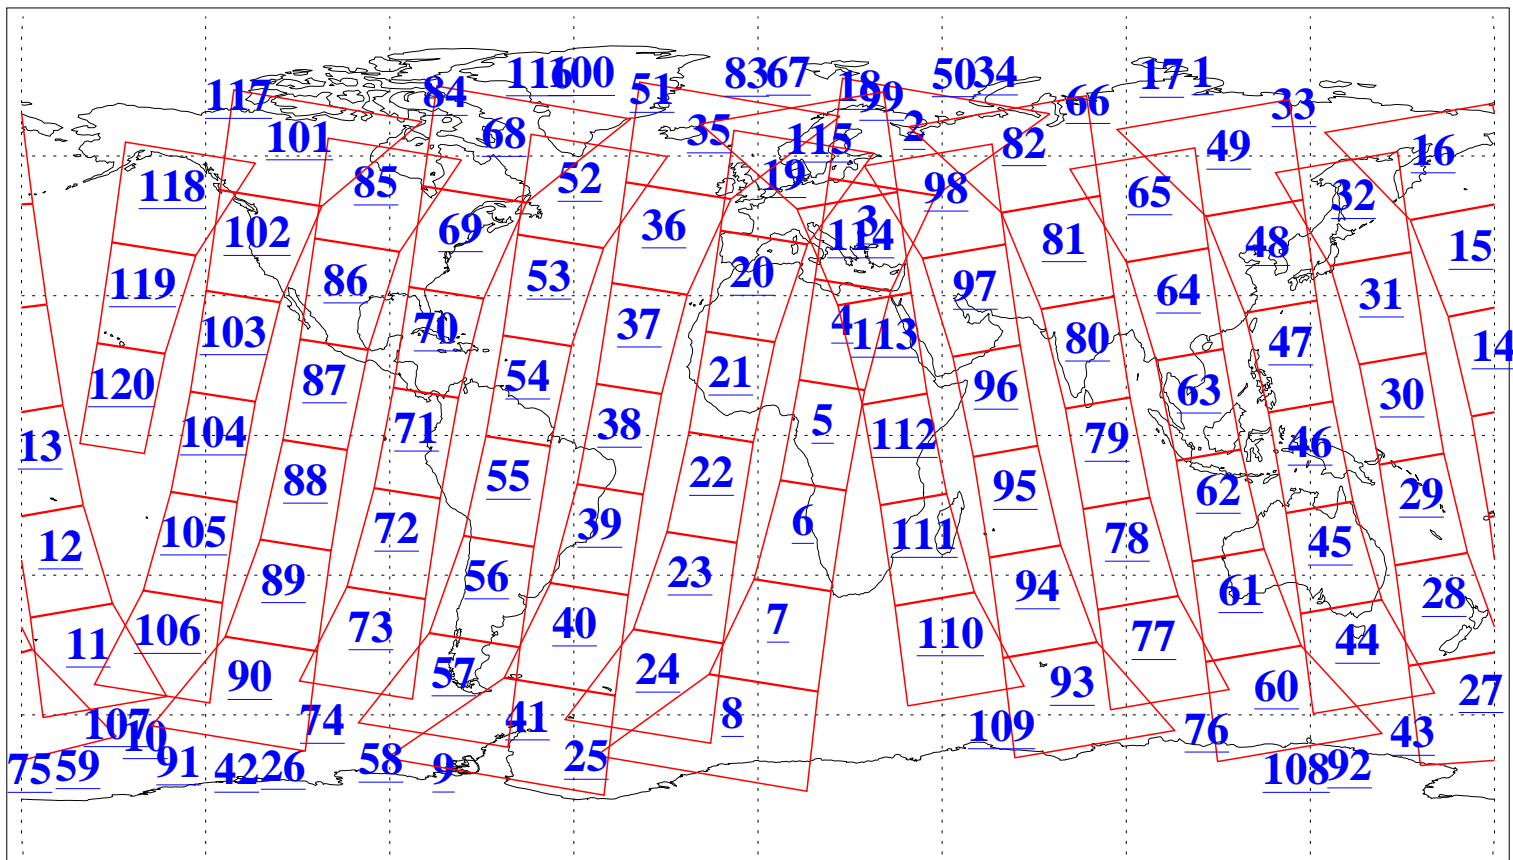

L1B Availability
AMSU Granules: 240
HSB Granules: 0
AIRS Granules: 240

13 Jun 2016
DoY 165
Aqua Day 5154
Granules: 1 to 120

Granules: 121 to 240

Legend: AMSU Available, HSB Available, AIRS Available

L1B Availability
AMSU Granules: 240
HSB Granules: 0
AIRS Granules: 240

13 Jun 2016
DoY 165
Aqua Day 5154
Ascending Granules

Descending Granules

Legend: AMSU Available, HSB Available, AIRS Available

L1B Availability
 AMSU Granules: 240
 HSB Granules: 0
 AIRS Granules: 240

13 Jun 2016
 DoY 165
 Aqua Day 5154

Northern Hemisphere Granules

Southern Hemisphere Granules

Legend: AMSU Available, HSB Available, AIRS Available