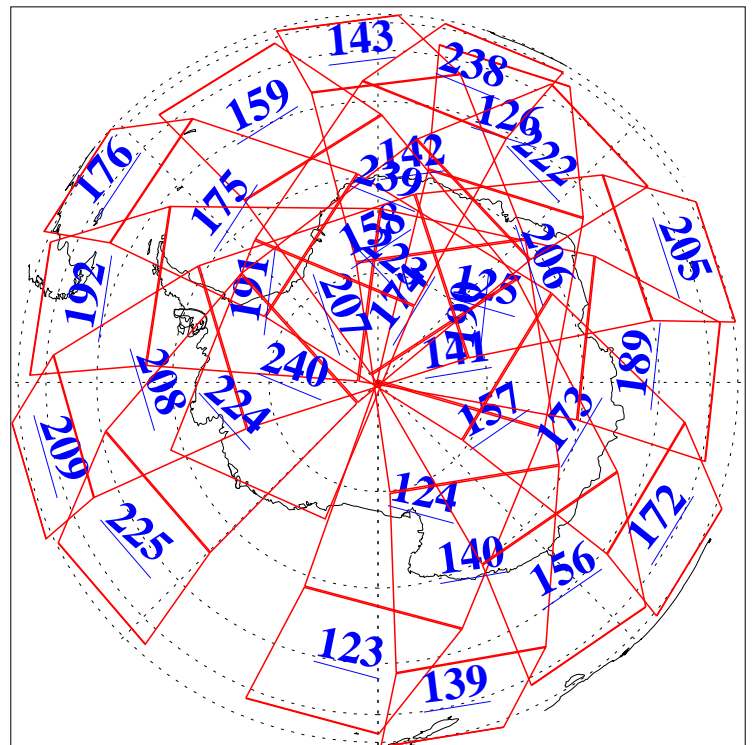

L1B Availability
AMSU Granules: 240
HSB Granules: 0
AIRS Granules: 240

13 Jun 2016
DoY 165
Aqua Day 5154
Granules: 1 to 120

Granules: 121 to 240

Legend: AMSU Available, HSB Available, AIRS Available

L1B Availability
AMSU Granules: 240
HSB Granules: 0
AIRS Granules: 240

13 Jun 2016
DoY 165
Aqua Day 5154
Ascending Granules

Descending Granules

Legend: AMSU Available, HSB Available, AIRS Available

L1B Availability
 AMSU Granules: 240
 HSB Granules: 0
 AIRS Granules: 240

13 Jun 2016
 DoY 165
 Aqua Day 5154

Northern Hemisphere Granules

Southern Hemisphere Granules

Legend: AMSU Available, HSB Available, AIRS Available