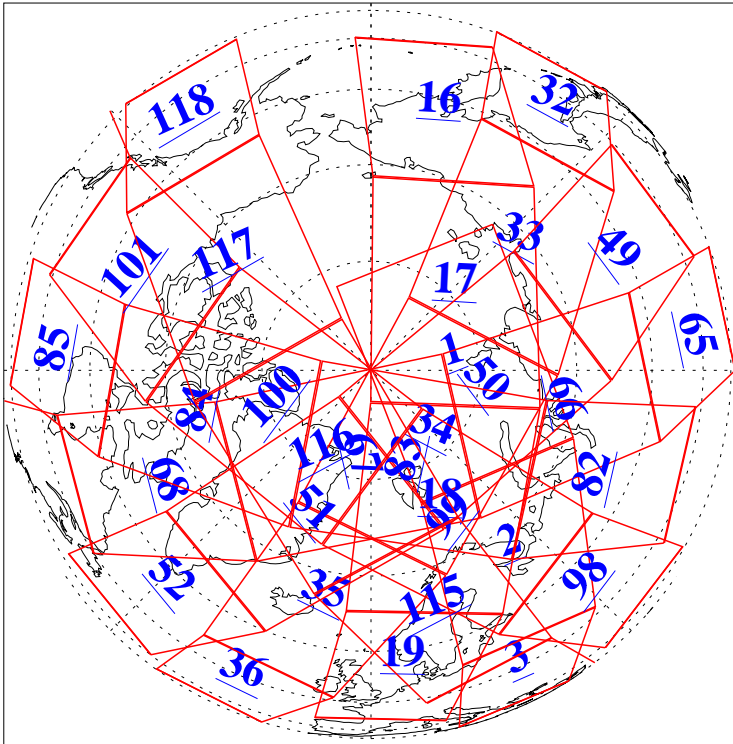

L1B Availability
AMSU Granules: 240
HSB Granules: 0
AIRS Granules: 240

13 Jun 2016
DoY 165
Aqua Day 5154
Granules: 1 to 120

Granules: 121 to 240

Legend: AMSU Available, HSB Available, AIRS Available

L1B Availability
AMSU Granules: 240
HSB Granules: 0
AIRS Granules: 240

13 Jun 2016
DoY 165
Aqua Day 5154
Ascending Granules

Descending Granules

Legend: AMSU Available, HSB Available, AIRS Available

L1B Availability
 AMSU Granules: 240
 HSB Granules: 0
 AIRS Granules: 240

13 Jun 2016
 DoY 165
 Aqua Day 5154

Northern Hemisphere Granules

Southern Hemisphere Granules

Legend: AMSU Available, HSB Available, AIRS Available