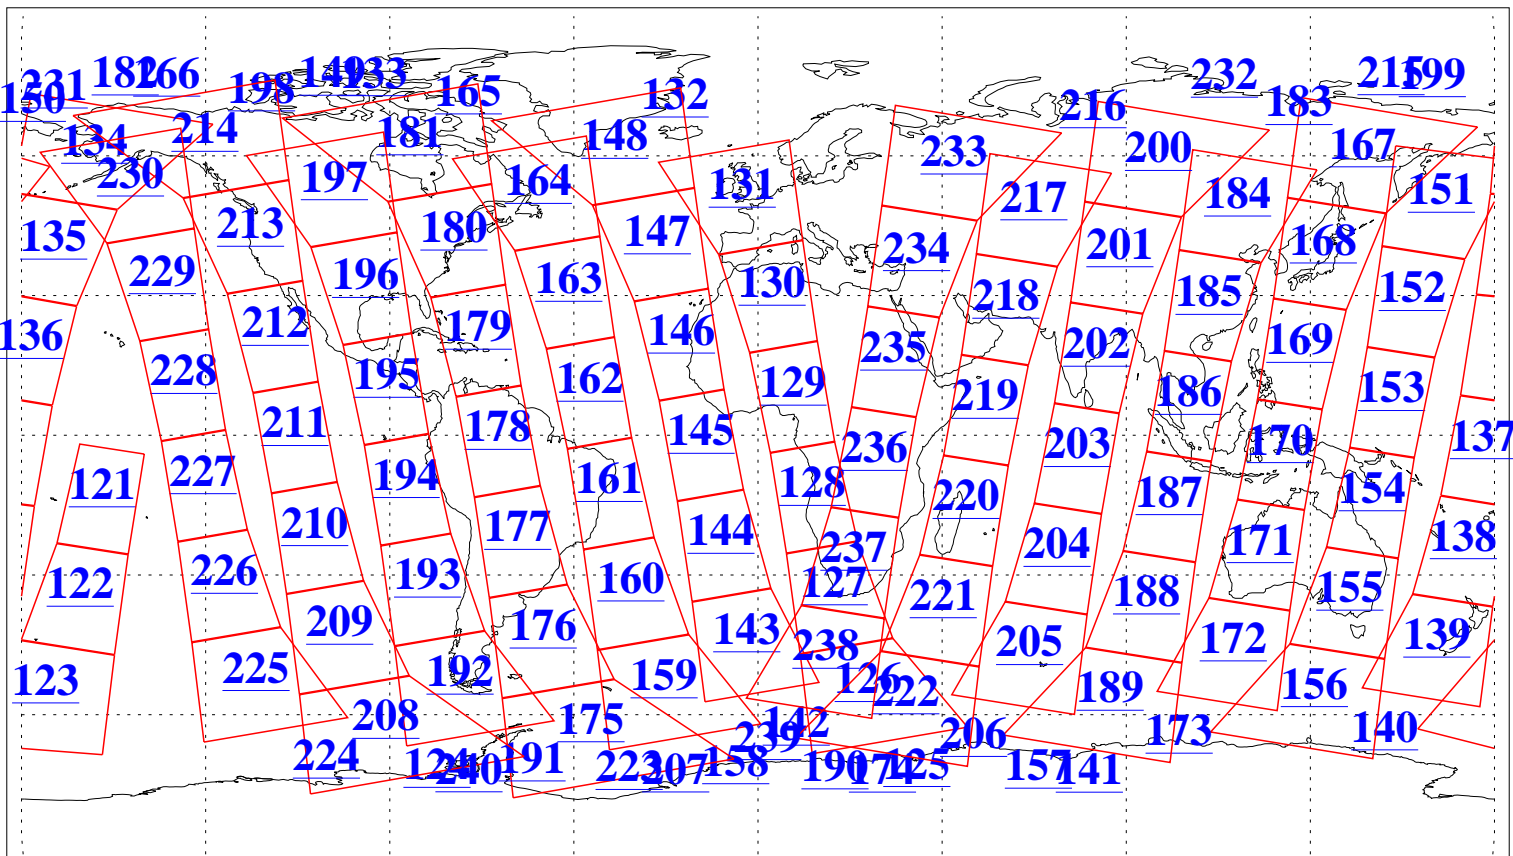

L1B Availability
AMSU Granules: 240
HSB Granules: 0
AIRS Granules: 240

13 Jun 2016
DoY 165
Aqua Day 5154
Granules: 1 to 120

Granules: 121 to 240

Legend: AMSU Available, HSB Available, AIRS Available

L1B Availability
AMSU Granules: 240
HSB Granules: 0
AIRS Granules: 240

13 Jun 2016
DoY 165
Aqua Day 5154
Ascending Granules

Descending Granules

Legend: AMSU Available, HSB Available, AIRS Available

L1B Availability
 AMSU Granules: 240
 HSB Granules: 0
 AIRS Granules: 240

13 Jun 2016
 DoY 165
 Aqua Day 5154

Northern Hemisphere Granules

Southern Hemisphere Granules

Legend: AMSU Available, HSB Available, AIRS Available