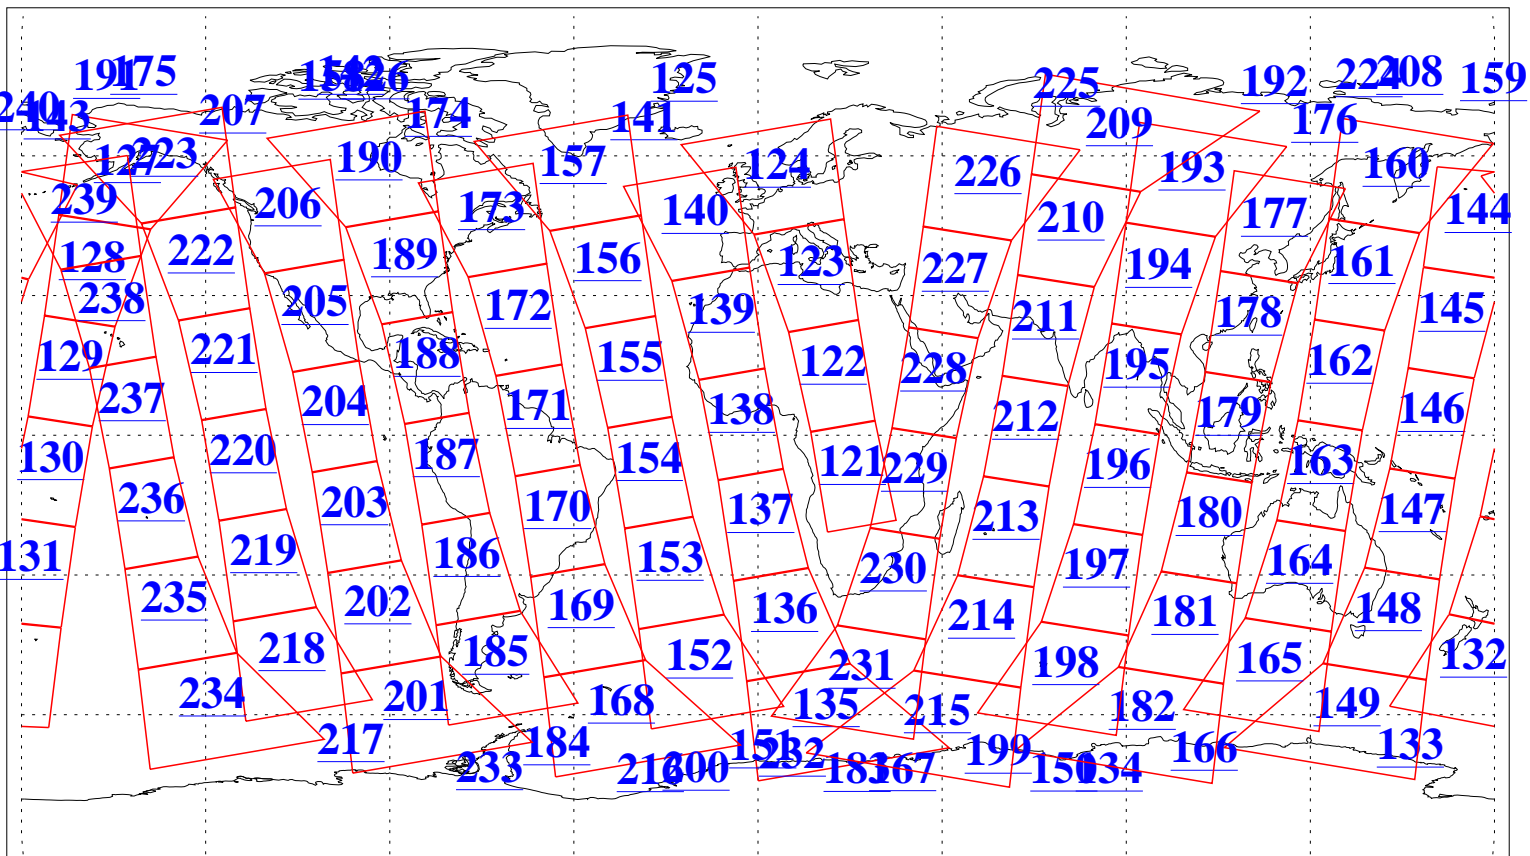

L1B Availability
AMSU Granules: 240
HSB Granules: 0
AIRS Granules: 240

12 Jun 2016
DoY 164
Aqua Day 5153
Granules: 1 to 120

Granules: 121 to 240

Legend: AMSU Available, HSB Available, AIRS Available

L1B Availability
AMSU Granules: 240
HSB Granules: 0
AIRS Granules: 240

12 Jun 2016
DoY 164
Aqua Day 5153
Ascending Granules

Descending Granules

Legend: AMSU Available, HSB Available, AIRS Available

L1B Availability
 AMSU Granules: 240
 HSB Granules: 0
 AIRS Granules: 240

12 Jun 2016
 DoY 164
 Aqua Day 5153

Northern Hemisphere Granules

Southern Hemisphere Granules

Legend: AMSU Available, ~~HSB Available~~, AIRS Available