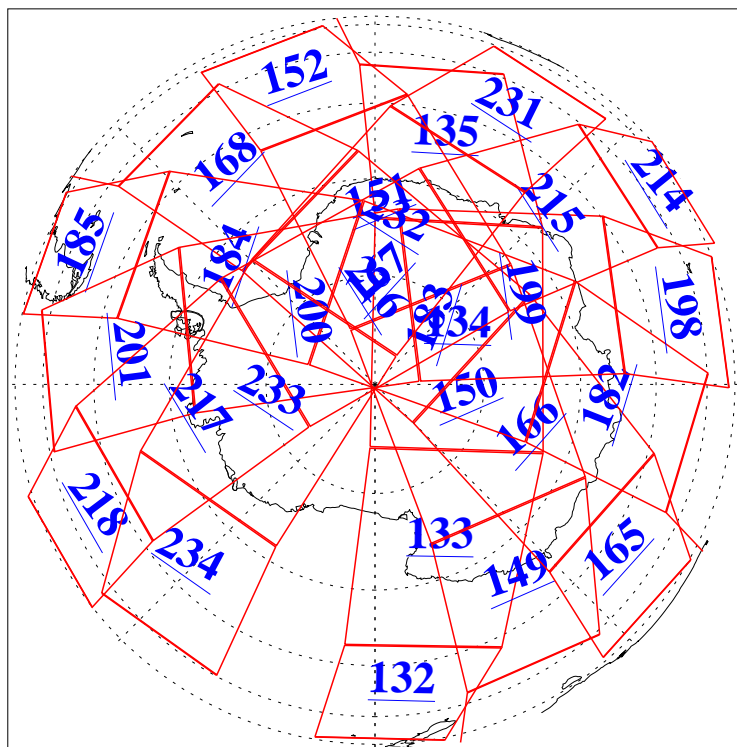

L1B Availability
AMSU Granules: 240
HSB Granules: 0
AIRS Granules: 240

12 Jun 2016
DoY 164
Aqua Day 5153
Granules: 1 to 120

Granules: 121 to 240

Legend: AMSU Available, HSB Available, AIRS Available

L1B Availability
AMSU Granules: 240
HSB Granules: 0
AIRS Granules: 240

12 Jun 2016
DoY 164
Aqua Day 5153
Ascending Granules

Descending Granules

Legend: AMSU Available, HSB Available, AIRS Available

L1B Availability
 AMSU Granules: 240
 HSB Granules: 0
 AIRS Granules: 240

12 Jun 2016
 DoY 164
 Aqua Day 5153

Northern Hemisphere Granules

Southern Hemisphere Granules

Legend: AMSU Available, ~~HSB Available~~, AIRS Available