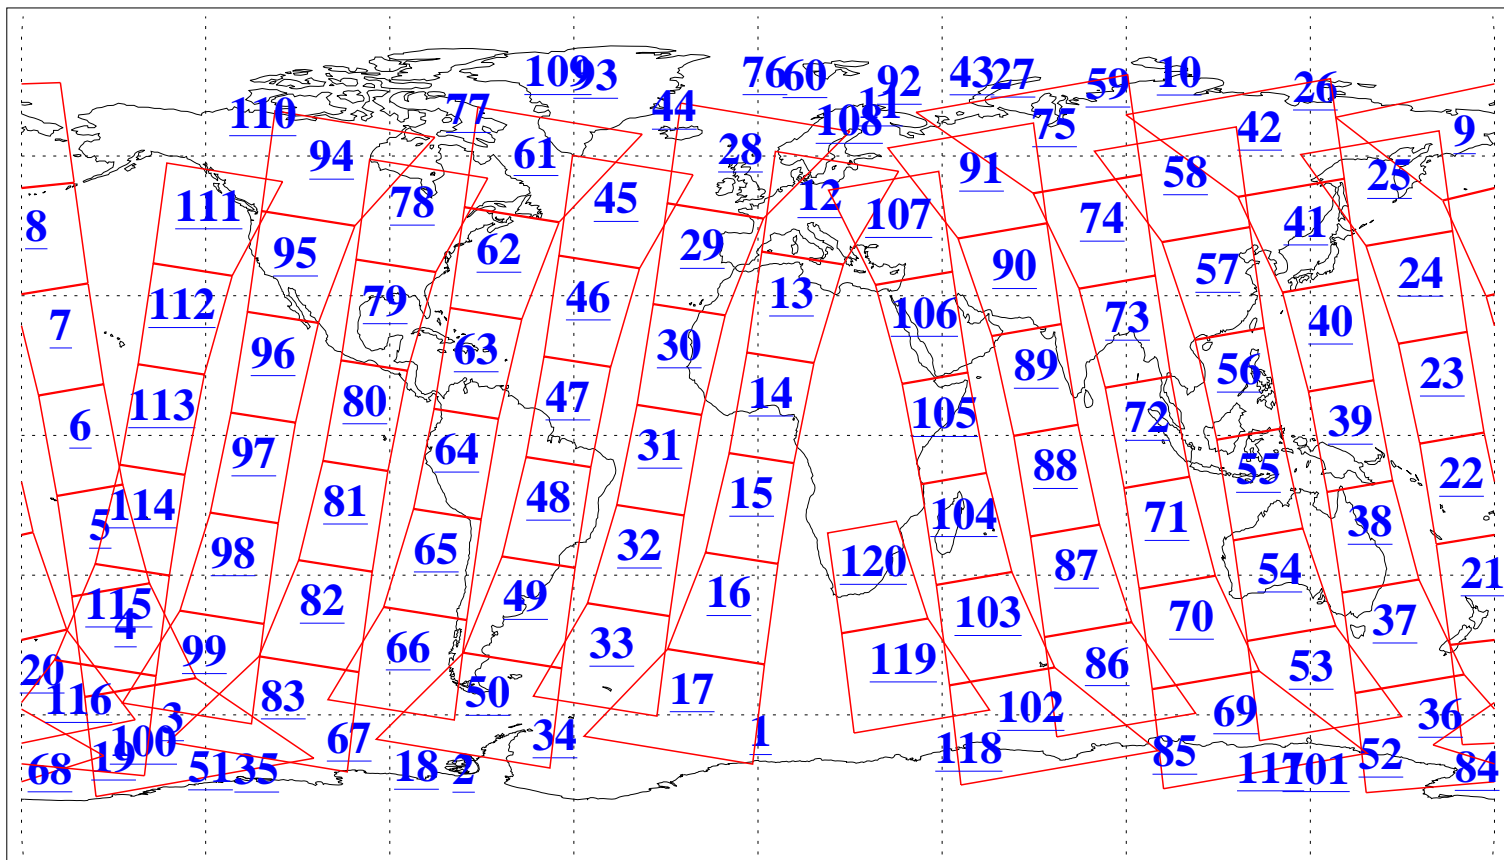

L1B Availability
AMSU Granules: 240
HSB Granules: 0
AIRS Granules: 240

12 Jun 2016
DoY 164
Aqua Day 5153
Granules: 1 to 120

Granules: 121 to 240

Legend: AMSU Available, HSB Available, AIRS Available

L1B Availability
AMSU Granules: 240
HSB Granules: 0
AIRS Granules: 240

12 Jun 2016
DoY 164
Aqua Day 5153
Ascending Granules

Descending Granules

Legend: AMSU Available, HSB Available, AIRS Available

L1B Availability
 AMSU Granules: 240
 HSB Granules: 0
 AIRS Granules: 240

12 Jun 2016
 DoY 164
 Aqua Day 5153

Northern Hemisphere Granules

Southern Hemisphere Granules

Legend: AMSU Available, ~~HSB Available~~, AIRS Available