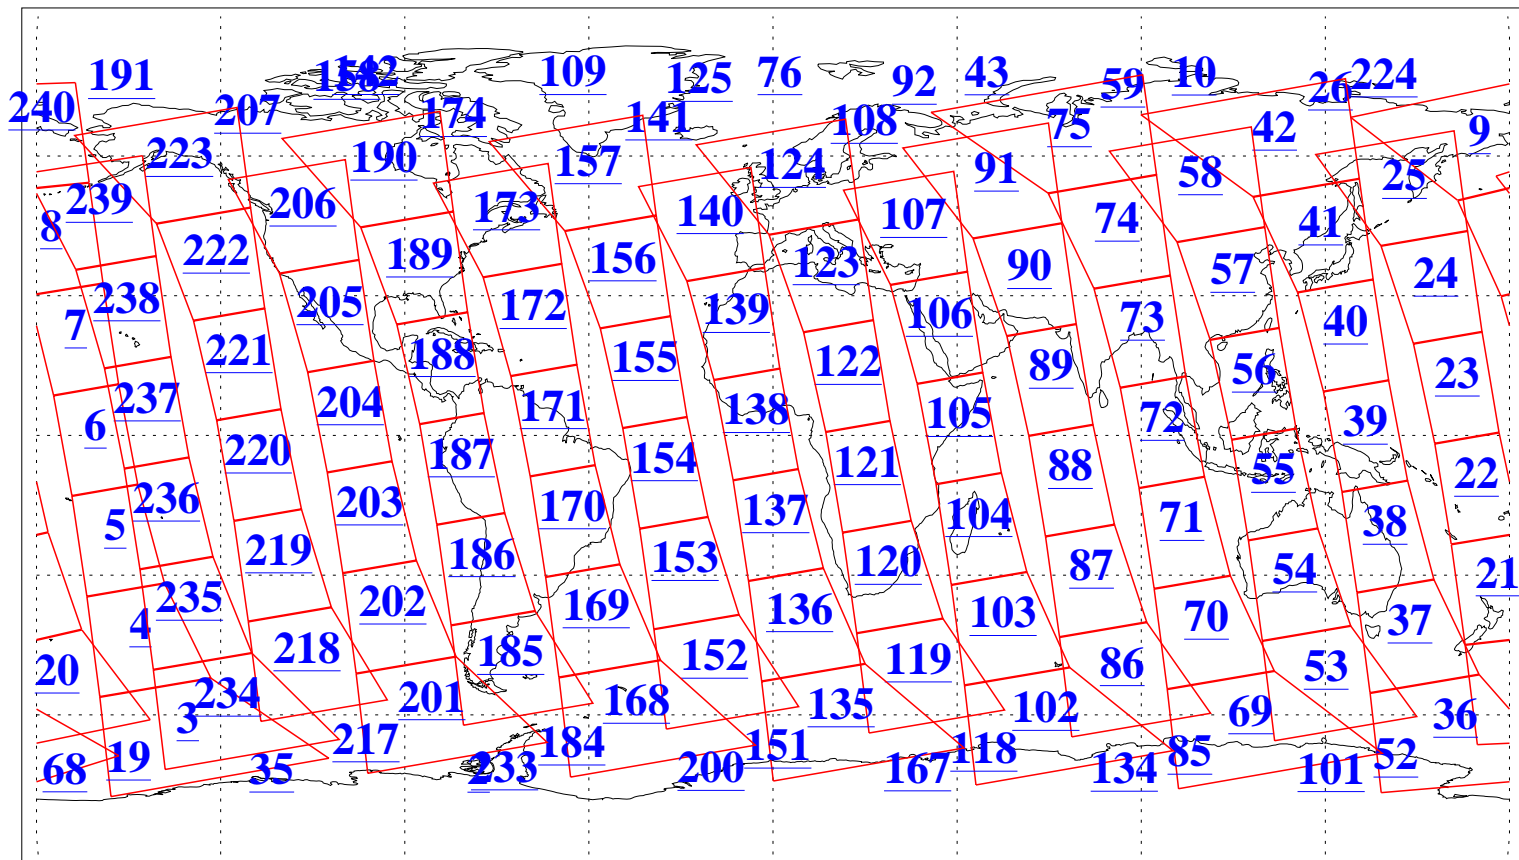

L1B Availability
AMSU Granules: 240
HSB Granules: 0
AIRS Granules: 240

12 Jun 2016
DoY 164
Aqua Day 5153
Granules: 1 to 120

Granules: 121 to 240

Legend: AMSU Available, HSB Available, AIRS Available

L1B Availability
AMSU Granules: 240
HSB Granules: 0
AIRS Granules: 240

12 Jun 2016
DoY 164
Aqua Day 5153
Ascending Granules

Descending Granules

Legend: AMSU Available, HSB Available, AIRS Available

L1B Availability
 AMSU Granules: 240
 HSB Granules: 0
 AIRS Granules: 240

12 Jun 2016
 DoY 164
 Aqua Day 5153