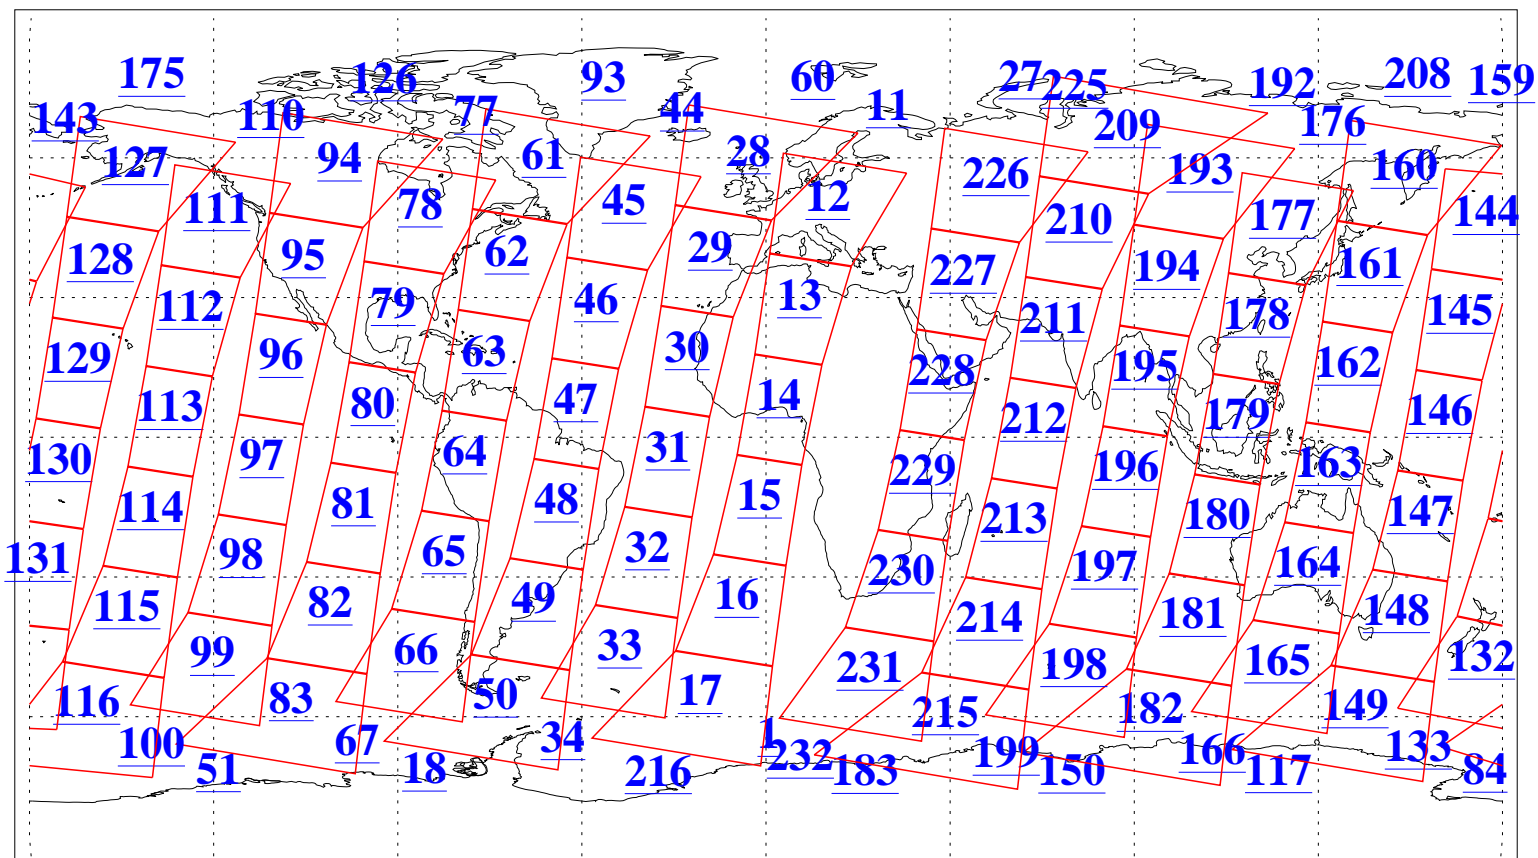

L1B Availability
AMSU Granules: 240
HSB Granules: 0
AIRS Granules: 240

12 Jun 2016
DoY 164
Aqua Day 5153
Granules: 1 to 120

Granules: 121 to 240

Legend: AMSU Available, HSB Available, AIRS Available

L1B Availability
AMSU Granules: 240
HSB Granules: 0
AIRS Granules: 240

12 Jun 2016
DoY 164
Aqua Day 5153
Ascending Granules

Descending Granules

Legend: AMSU Available, HSB Available, AIRS Available

L1B Availability
 AMSU Granules: 240
 HSB Granules: 0
 AIRS Granules: 240

12 Jun 2016
 DoY 164
 Aqua Day 5153

Northern Hemisphere Granules

Southern Hemisphere Granules

Legend: AMSU Available, ~~HSB Available~~, AIRS Available