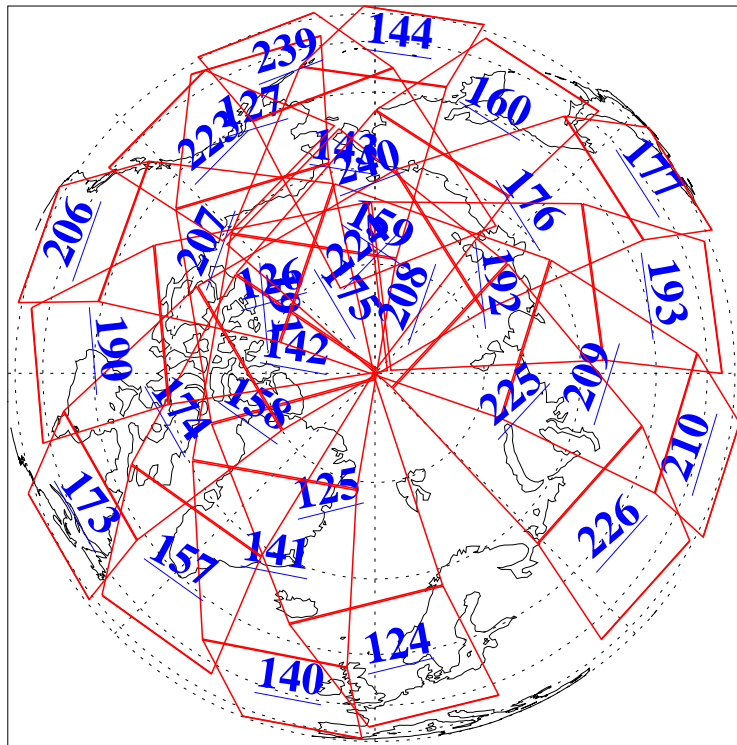

L1B Availability
AMSU Granules: 240
HSB Granules: 0
AIRS Granules: 240

12 Jun 2016
DoY 164
Aqua Day 5153
Granules: 1 to 120

Granules: 121 to 240

Legend: AMSU Available, HSB Available, AIRS Available

L1B Availability
AMSU Granules: 240
HSB Granules: 0
AIRS Granules: 240

12 Jun 2016
DoY 164
Aqua Day 5153
Ascending Granules

Descending Granules

Legend: AMSU Available, HSB Available, AIRS Available

L1B Availability
 AMSU Granules: 240
 HSB Granules: 0
 AIRS Granules: 240

12 Jun 2016
 DoY 164
 Aqua Day 5153

Northern Hemisphere Granules

Southern Hemisphere Granules

Legend: AMSU Available, ~~HSB Available~~, AIRS Available