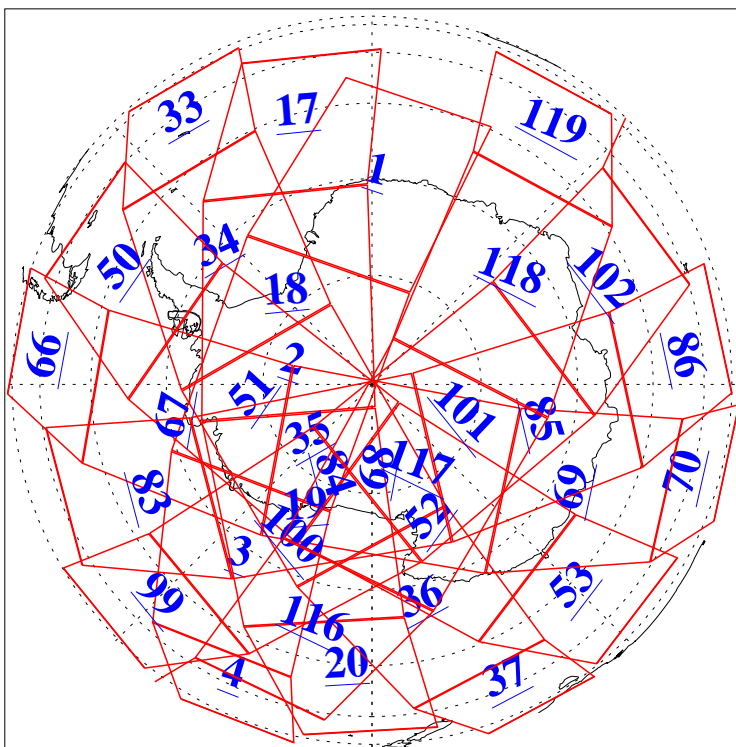

L1B Availability
AMSU Granules: 240
HSB Granules: 0
AIRS Granules: 240

12 Jun 2016
DoY 164
Aqua Day 5153
Granules: 1 to 120

Granules: 121 to 240

Legend: AMSU Available, HSB Available, AIRS Available

L1B Availability
AMSU Granules: 240
HSB Granules: 0
AIRS Granules: 240

12 Jun 2016
DoY 164
Aqua Day 5153
Ascending Granules

Descending Granules

Legend: AMSU Available, HSB Available, AIRS Available

L1B Availability
 AMSU Granules: 240
 HSB Granules: 0
 AIRS Granules: 240

12 Jun 2016
 DoY 164
 Aqua Day 5153

Northern Hemisphere Granules

Southern Hemisphere Granules

Legend: AMSU Available, ~~HSB Available~~, AIRS Available