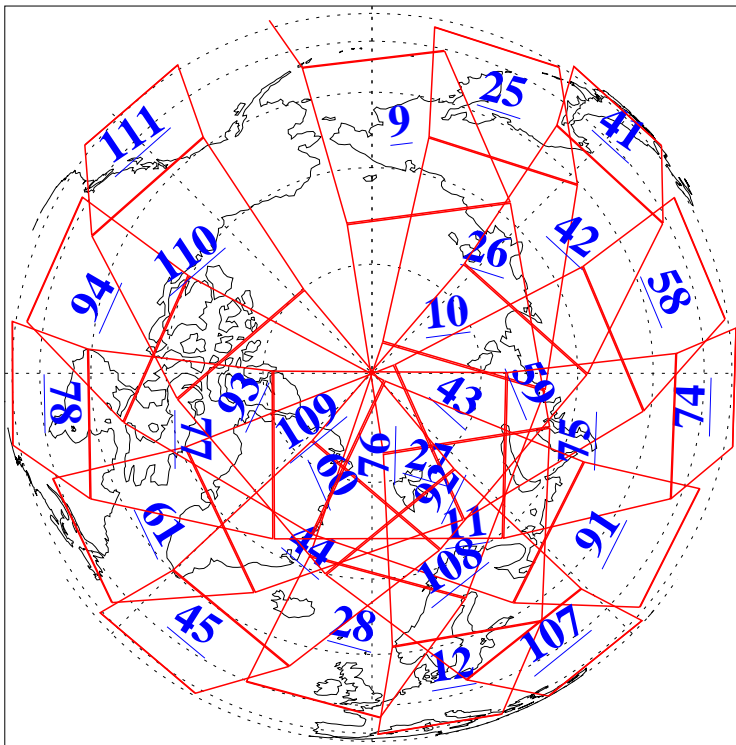

L1B Availability
AMSU Granules: 240
HSB Granules: 0
AIRS Granules: 240

12 Jun 2016
DoY 164
Aqua Day 5153
Granules: 1 to 120

Granules: 121 to 240

Legend: AMSU Available, HSB Available, AIRS Available

L1B Availability
AMSU Granules: 240
HSB Granules: 0
AIRS Granules: 240

12 Jun 2016
DoY 164
Aqua Day 5153
Ascending Granules

Descending Granules

Legend: AMSU Available, HSB Available, AIRS Available

L1B Availability
 AMSU Granules: 240
 HSB Granules: 0
 AIRS Granules: 240

12 Jun 2016
 DoY 164
 Aqua Day 5153

Northern Hemisphere Granules

Southern Hemisphere Granules

Legend: AMSU Available, ~~HSB Available~~, AIRS Available