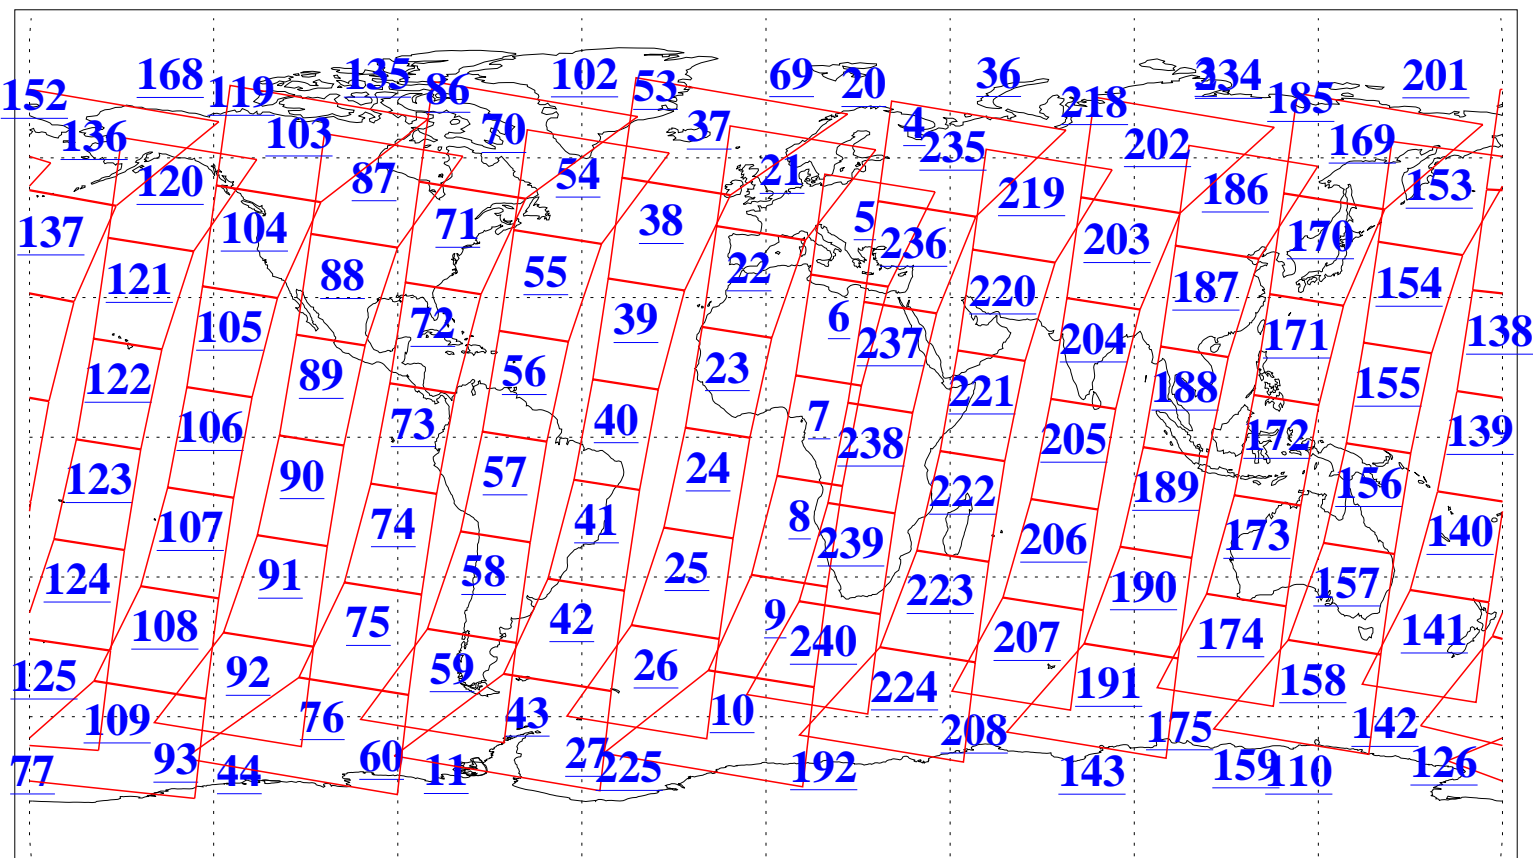

L1B Availability  
AMSU Granules: 240  
HSB Granules: 0  
AIRS Granules: 240

11 Jun 2016  
DoY 163  
Aqua Day 5152  
Granules: 1 to 120

Granules: 121 to 240

Legend: AMSU Available, HSB Available, AIRS Available

L1B Availability  
AMSU Granules: 240  
HSB Granules: 0  
AIRS Granules: 240

11 Jun 2016  
DoY 163  
Aqua Day 5152  
Ascending Granules

Descending Granules

Legend: AMSU Available, HSB Available, AIRS Available

L1B Availability  
 AMSU Granules: 240  
 HSB Granules: 0  
 AIRS Granules: 240

11 Jun 2016  
 DoY 163  
 Aqua Day 5152

Northern Hemisphere Granules

Southern Hemisphere Granules

Legend: AMSU Available, HSB Available, AIRS Available