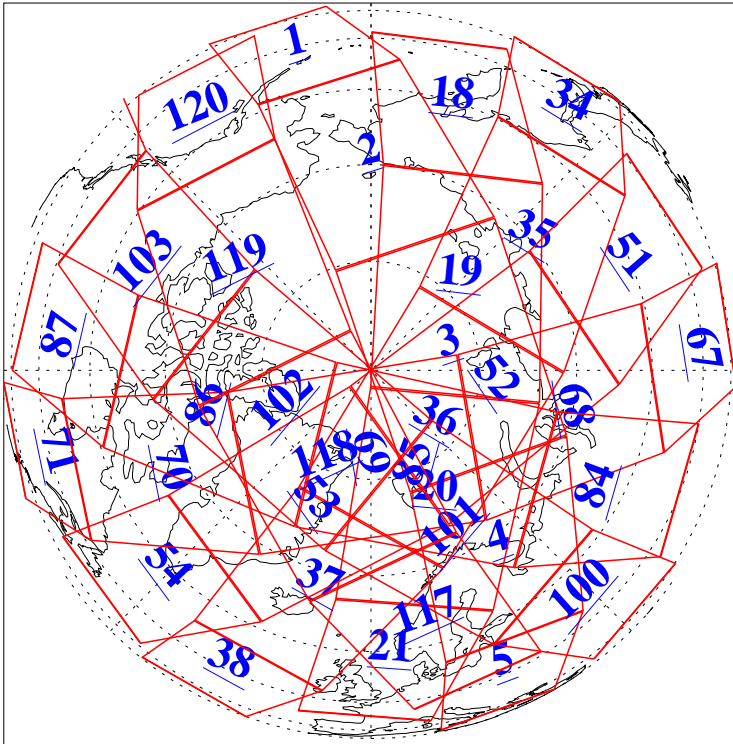

L1B Availability  
AMSU Granules: 240  
HSB Granules: 0  
AIRS Granules: 240

11 Jun 2016  
DoY 163  
Aqua Day 5152  
Granules: 1 to 120

Granules: 121 to 240

Legend: AMSU Available, HSB Available, AIRS Available

L1B Availability  
AMSU Granules: 240  
HSB Granules: 0  
AIRS Granules: 240

11 Jun 2016  
DoY 163  
Aqua Day 5152  
Ascending Granules

Descending Granules

Legend: AMSU Available, HSB Available, AIRS Available

L1B Availability  
 AMSU Granules: 240  
 HSB Granules: 0  
 AIRS Granules: 240

11 Jun 2016  
 DoY 163  
 Aqua Day 5152

Northern Hemisphere Granules

Southern Hemisphere Granules

Legend: AMSU Available, HSB Available, AIRS Available