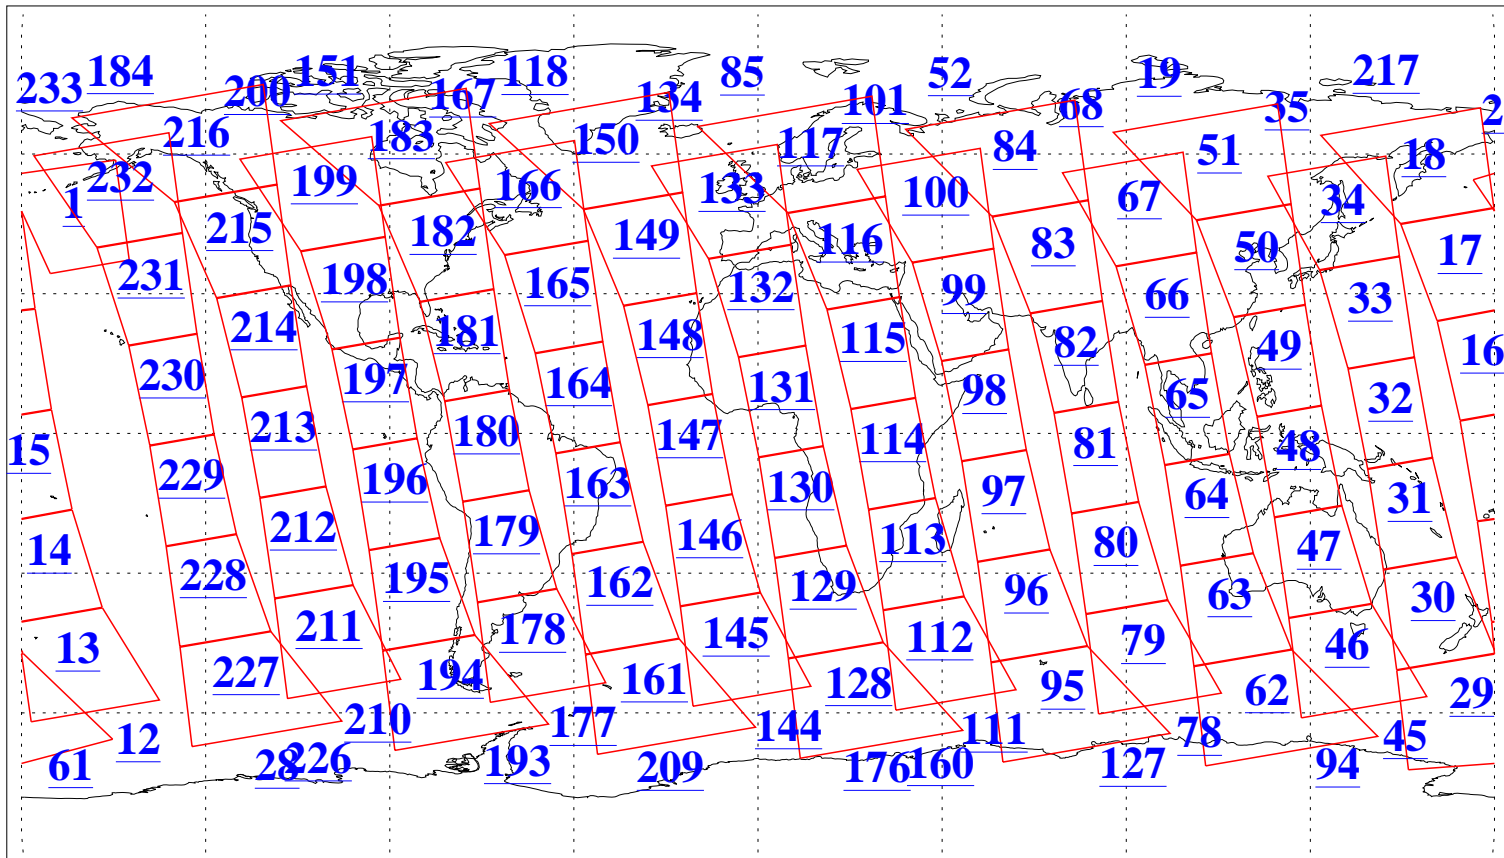

L1B Availability  
AMSU Granules: 240  
HSB Granules: 0  
AIRS Granules: 240

11 Jun 2016  
DoY 163  
Aqua Day 5152  
Granules: 1 to 120

Granules: 121 to 240

Legend: AMSU Available, HSB Available, AIRS Available

L1B Availability  
AMSU Granules: 240  
HSB Granules: 0  
AIRS Granules: 240

11 Jun 2016  
DoY 163  
Aqua Day 5152  
Ascending Granules

Descending Granules

Legend: AMSU Available, HSB Available, AIRS Available

L1B Availability  
 AMSU Granules: 240  
 HSB Granules: 0  
 AIRS Granules: 240

11 Jun 2016  
 DoY 163  
 Aqua Day 5152

Northern Hemisphere Granules

Southern Hemisphere Granules

Legend: AMSU Available, HSB Available, AIRS Available