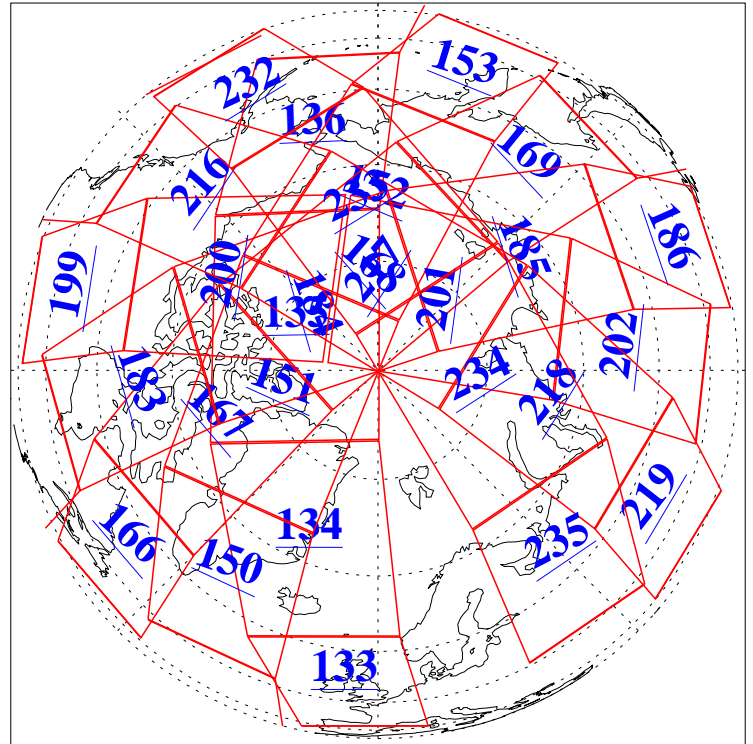

L1B Availability  
AMSU Granules: 240  
HSB Granules: 0  
AIRS Granules: 240

11 Jun 2016  
DoY 163  
Aqua Day 5152  
Ascending Granules

Descending Granules

Legend: AMSU Available, HSB Available, AIRS Available

L1B Availability  
 AMSU Granules: 240  
 HSB Granules: 0  
 AIRS Granules: 240

11 Jun 2016  
 DoY 163  
 Aqua Day 5152

Northern Hemisphere Granules

Southern Hemisphere Granules

Legend: AMSU Available, HSB Available, AIRS Available