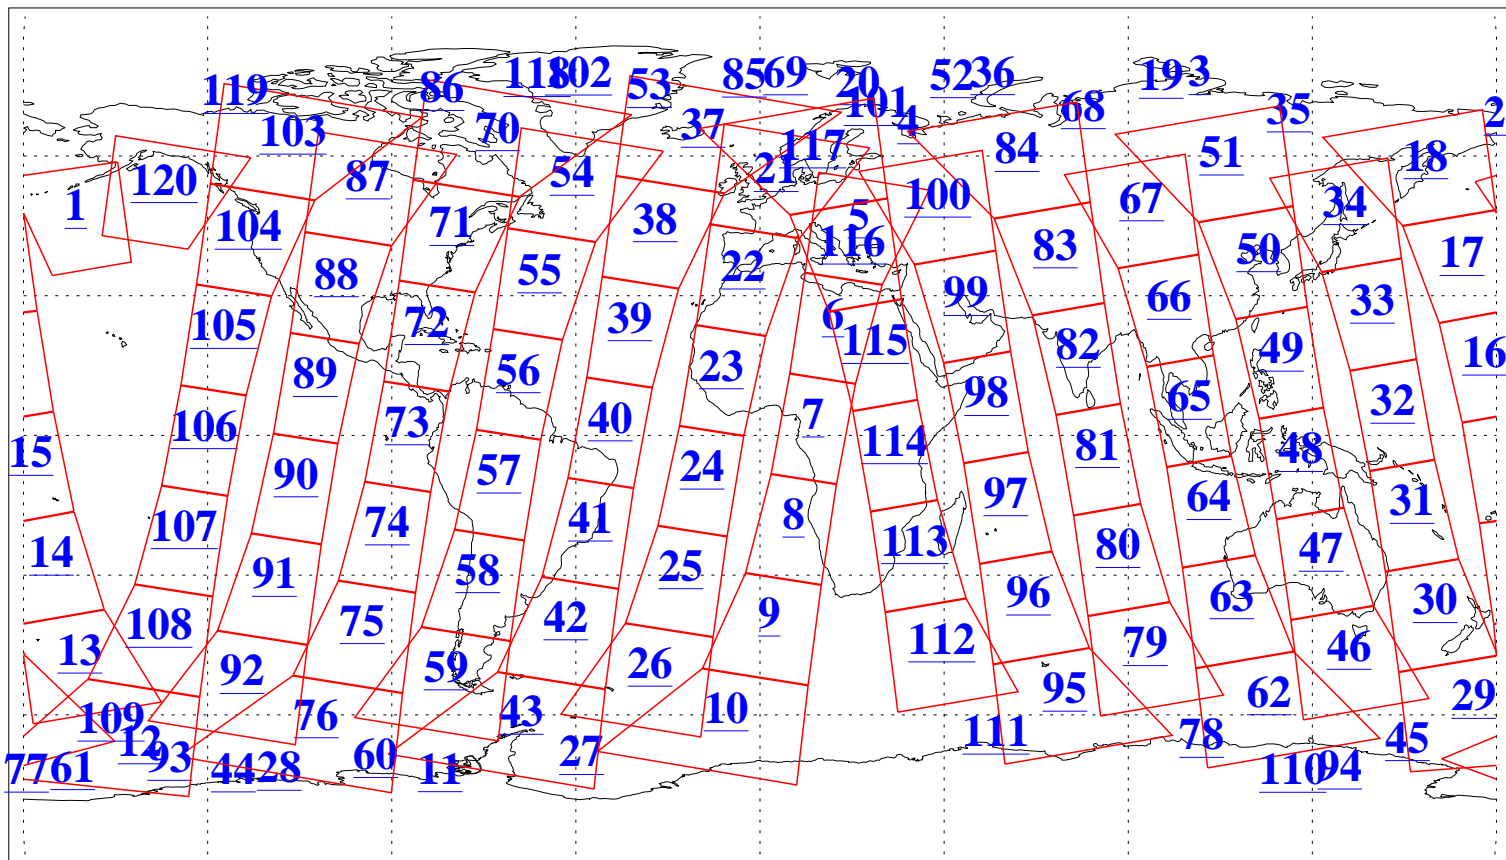

L1B Availability  
AMSU Granules: 240  
HSB Granules: 0  
AIRS Granules: 240

11 Jun 2016  
DoY 163  
Aqua Day 5152  
Granules: 1 to 120

Granules: 121 to 240

Legend: AMSU Available, HSB Available, AIRS Available

L1B Availability  
AMSU Granules: 240  
HSB Granules: 0  
AIRS Granules: 240

11 Jun 2016  
DoY 163  
Aqua Day 5152  
Ascending Granules

Descending Granules

Legend: AMSU Available, HSB Available, AIRS Available

L1B Availability  
 AMSU Granules: 240  
 HSB Granules: 0  
 AIRS Granules: 240

11 Jun 2016  
 DoY 163  
 Aqua Day 5152

Northern Hemisphere Granules

Southern Hemisphere Granules

Legend: AMSU Available, HSB Available, AIRS Available