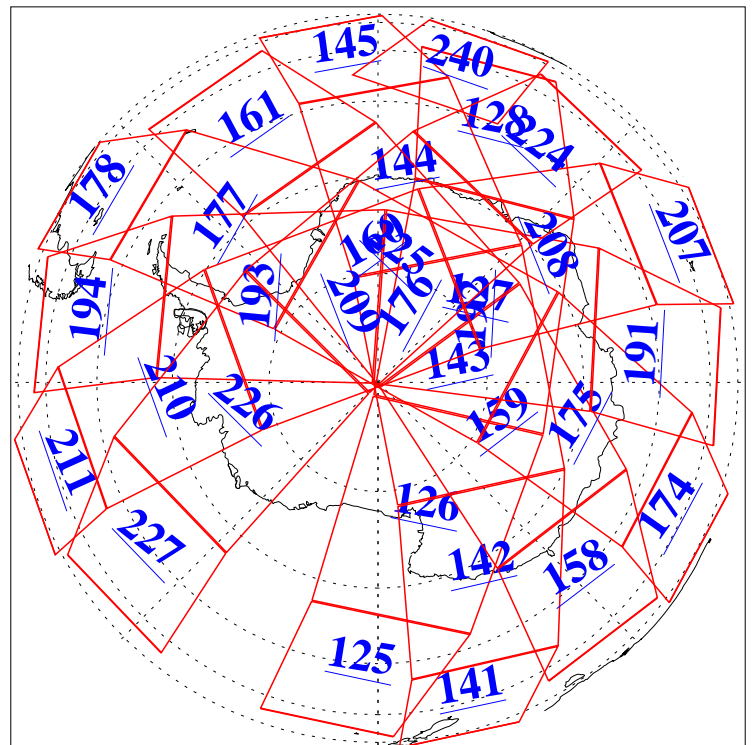

L1B Availability  
AMSU Granules: 240  
HSB Granules: 0  
AIRS Granules: 240

11 Jun 2016  
DoY 163  
Aqua Day 5152  
Granules: 1 to 120

Granules: 121 to 240

Legend: AMSU Available, HSB Available, AIRS Available

L1B Availability  
AMSU Granules: 240  
HSB Granules: 0  
AIRS Granules: 240

11 Jun 2016  
DoY 163  
Aqua Day 5152  
Ascending Granules

Descending Granules

Legend: AMSU Available, HSB Available, AIRS Available

L1B Availability  
 AMSU Granules: 240  
 HSB Granules: 0  
 AIRS Granules: 240

11 Jun 2016  
 DoY 163  
 Aqua Day 5152

Northern Hemisphere Granules

Southern Hemisphere Granules

Legend: AMSU Available, HSB Available, AIRS Available