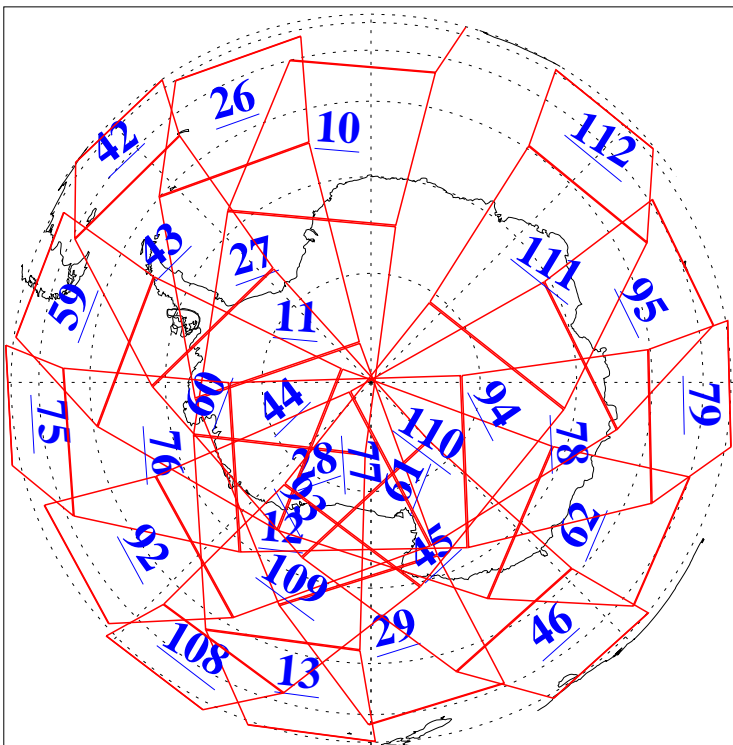

L1B Availability  
AMSU Granules: 240  
HSB Granules: 0  
AIRS Granules: 240

11 Jun 2016  
DoY 163  
Aqua Day 5152  
Granules: 1 to 120

Granules: 121 to 240

Legend: AMSU Available, HSB Available, AIRS Available

L1B Availability  
AMSU Granules: 240  
HSB Granules: 0  
AIRS Granules: 240

11 Jun 2016  
DoY 163  
Aqua Day 5152  
Ascending Granules

Descending Granules

Legend: AMSU Available, HSB Available, AIRS Available

L1B Availability  
 AMSU Granules: 240  
 HSB Granules: 0  
 AIRS Granules: 240

11 Jun 2016  
 DoY 163  
 Aqua Day 5152

Northern Hemisphere Granules

Southern Hemisphere Granules

Legend: AMSU Available, HSB Available, AIRS Available