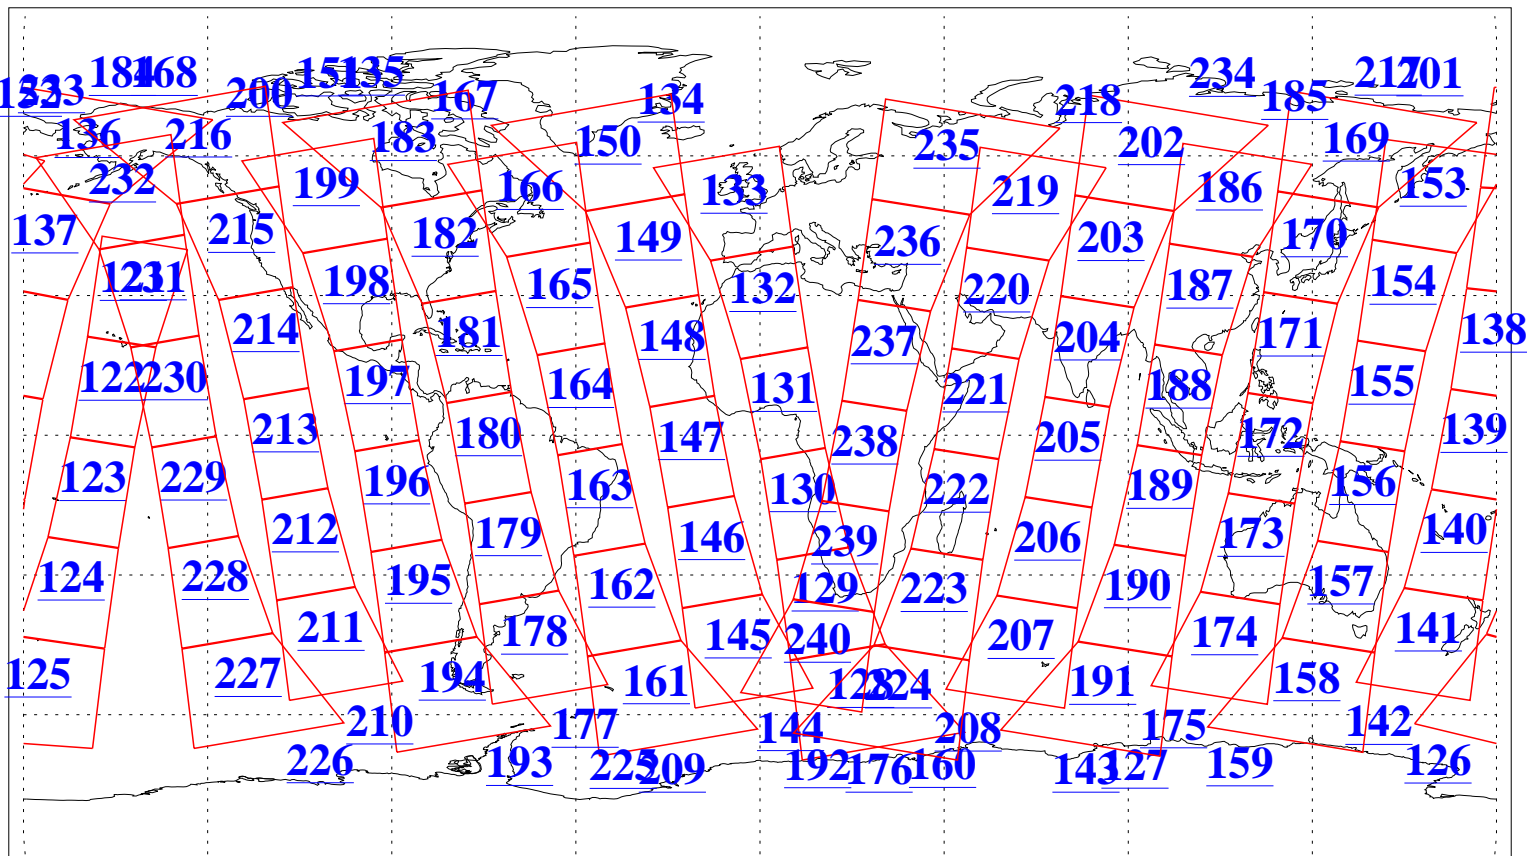

L1B Availability  
AMSU Granules: 240  
HSB Granules: 0  
AIRS Granules: 240

11 Jun 2016  
DoY 163  
Aqua Day 5152  
Granules: 1 to 120

Granules: 121 to 240

Legend: AMSU Available, HSB Available, AIRS Available

L1B Availability  
AMSU Granules: 240  
HSB Granules: 0  
AIRS Granules: 240

11 Jun 2016  
DoY 163  
Aqua Day 5152  
Ascending Granules

Descending Granules

Legend: AMSU Available, HSB Available, AIRS Available