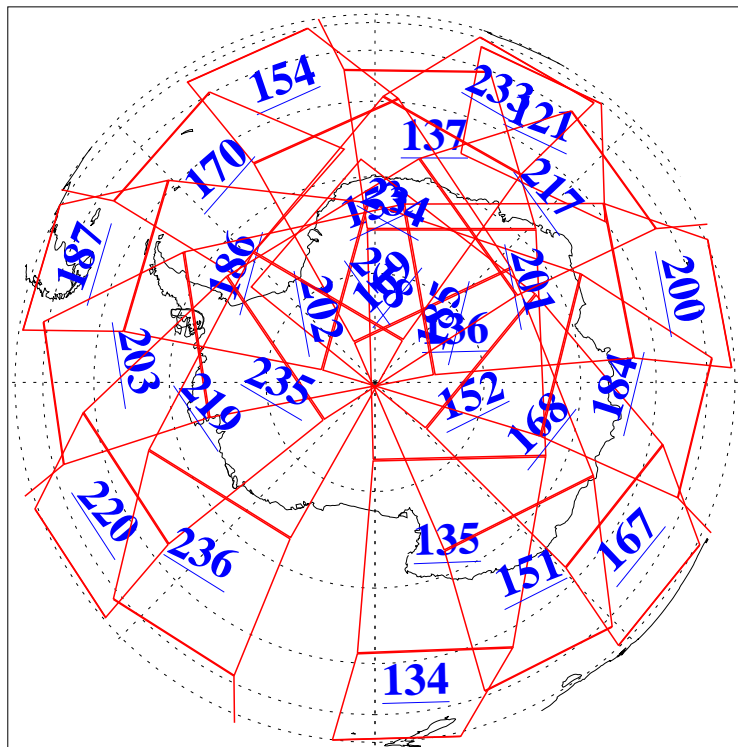

L1B Availability  
AMSU Granules: 240  
HSB Granules: 0  
AIRS Granules: 240

10 Jun 2016  
DoY 162  
Aqua Day 5151  
Granules: 1 to 120

Granules: 121 to 240

Legend: AMSU Available, HSB Available, AIRS Available

L1B Availability  
AMSU Granules: 240  
HSB Granules: 0  
AIRS Granules: 240

10 Jun 2016  
DoY 162  
Aqua Day 5151  
Ascending Granules

Descending Granules

Legend: AMSU Available, HSB Available, AIRS Available

L1B Availability  
 AMSU Granules: 240  
 HSB Granules: 0  
 AIRS Granules: 240

10 Jun 2016  
 DoY 162  
 Aqua Day 5151

Northern Hemisphere Granules

Southern Hemisphere Granules

Legend: AMSU Available, HSB Available, AIRS Available