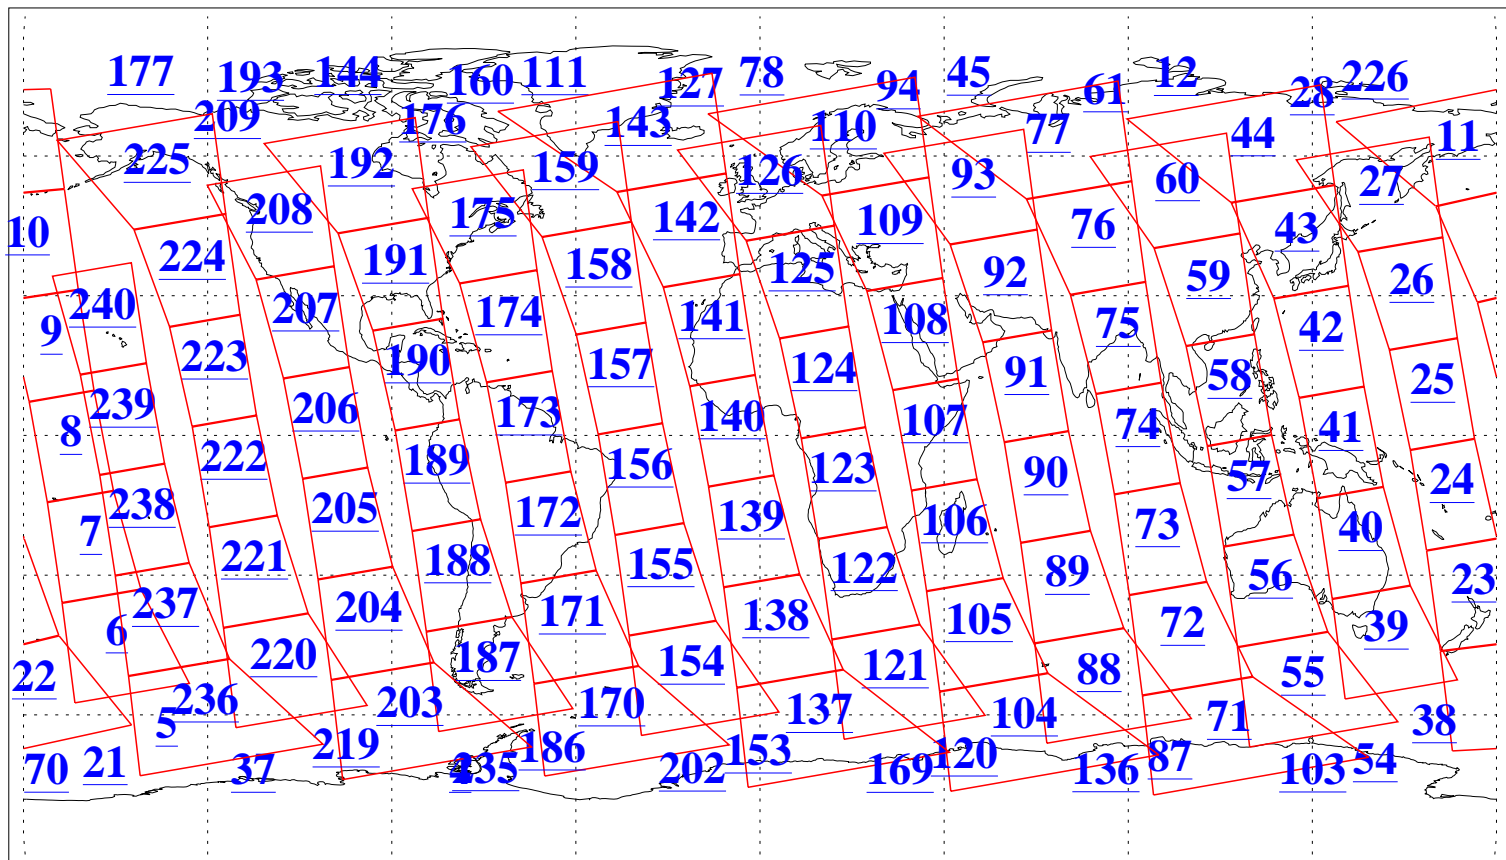

L1B Availability  
AMSU Granules: 240  
HSB Granules: 0  
AIRS Granules: 240

10 Jun 2016  
DoY 162  
Aqua Day 5151  
Granules: 1 to 120

Granules: 121 to 240

Legend: AMSU Available, HSB Available, AIRS Available

L1B Availability  
AMSU Granules: 240  
HSB Granules: 0  
AIRS Granules: 240

10 Jun 2016  
DoY 162  
Aqua Day 5151  
Ascending Granules

Descending Granules

Legend: AMSU Available, HSB Available, AIRS Available

L1B Availability  
 AMSU Granules: 240  
 HSB Granules: 0  
 AIRS Granules: 240

10 Jun 2016  
 DoY 162  
 Aqua Day 5151

Northern Hemisphere Granules

Southern Hemisphere Granules

Legend: AMSU Available, HSB Available, AIRS Available