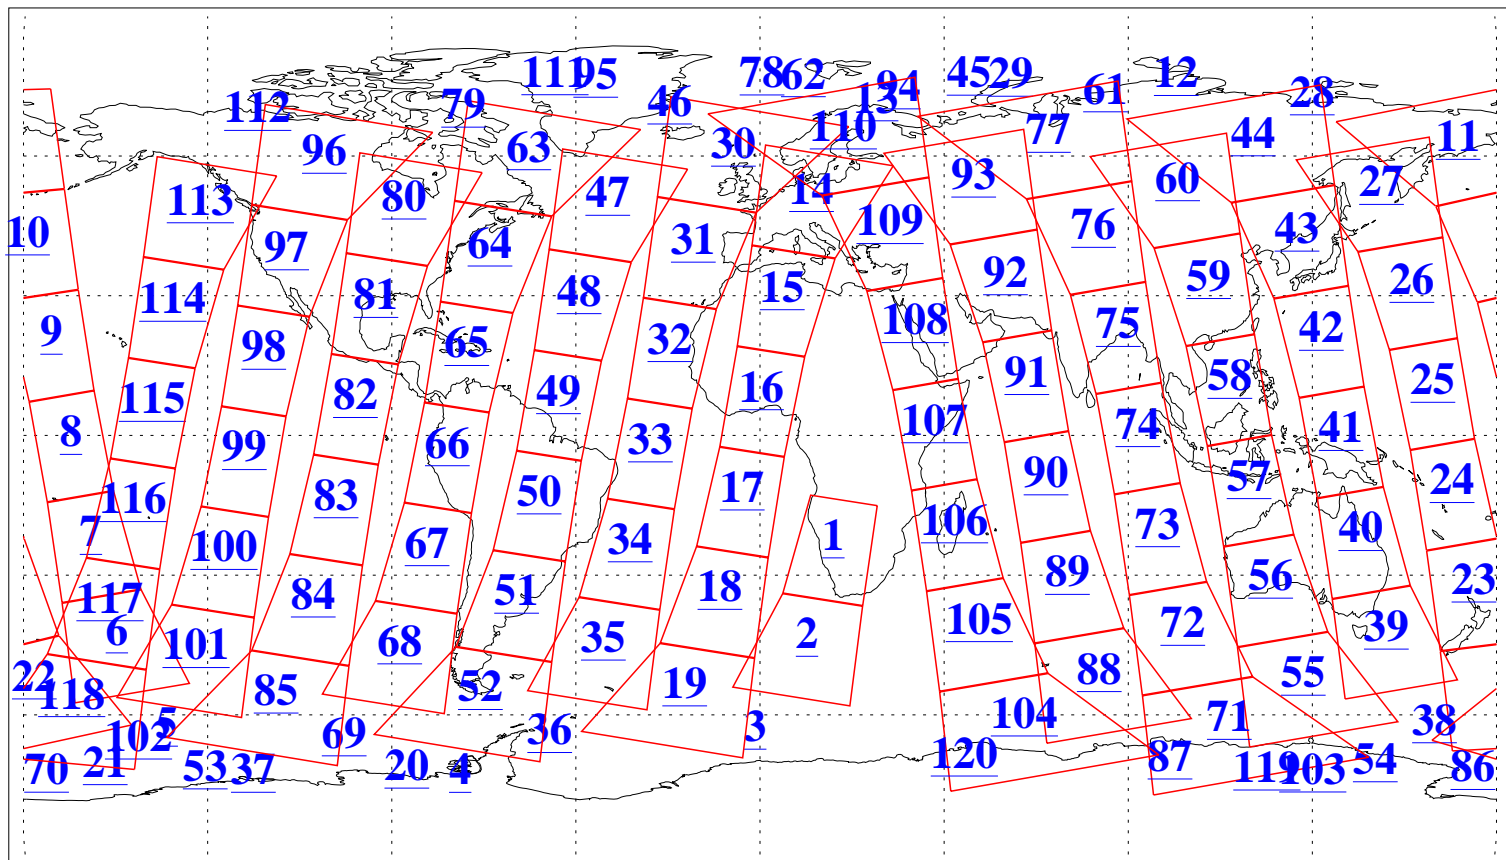

L1B Availability  
AMSU Granules: 240  
HSB Granules: 0  
AIRS Granules: 240

10 Jun 2016  
DoY 162  
Aqua Day 5151  
Granules: 1 to 120

Granules: 121 to 240

Legend: AMSU Available, HSB Available, AIRS Available

L1B Availability  
AMSU Granules: 240  
HSB Granules: 0  
AIRS Granules: 240

10 Jun 2016  
DoY 162  
Aqua Day 5151  
Ascending Granules

Descending Granules

Legend: AMSU Available, HSB Available, AIRS Available

L1B Availability  
 AMSU Granules: 240  
 HSB Granules: 0  
 AIRS Granules: 240

10 Jun 2016  
 DoY 162  
 Aqua Day 5151

Northern Hemisphere Granules

Southern Hemisphere Granules

Legend: AMSU Available, HSB Available, AIRS Available