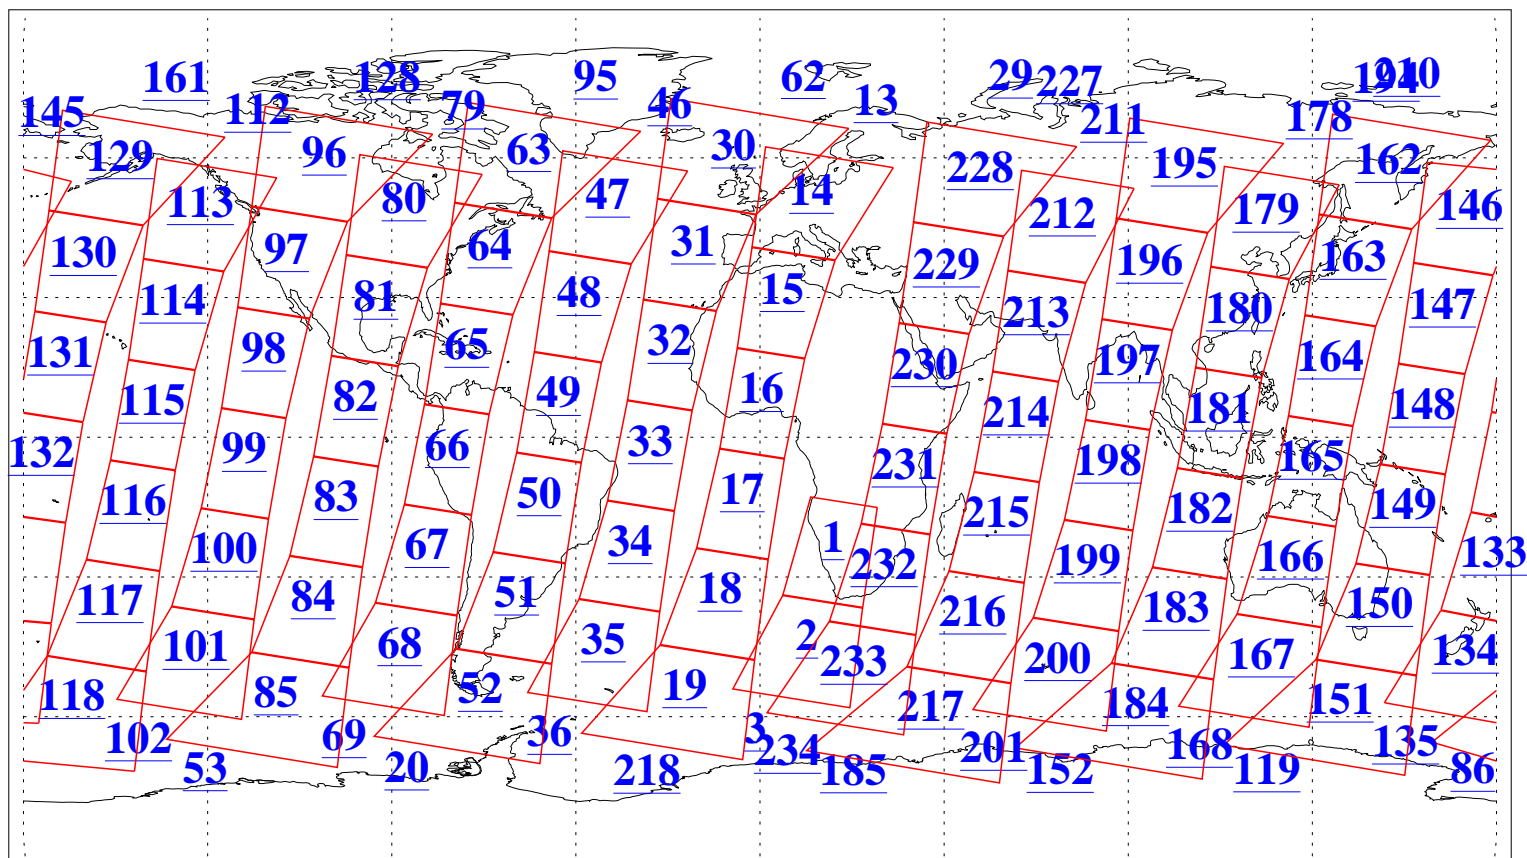

L1B Availability  
AMSU Granules: 240  
HSB Granules: 0  
AIRS Granules: 240

10 Jun 2016  
DoY 162  
Aqua Day 5151  
Granules: 1 to 120

Granules: 121 to 240

Legend: AMSU Available, HSB Available, AIRS Available

L1B Availability  
AMSU Granules: 240  
HSB Granules: 0  
AIRS Granules: 240

10 Jun 2016  
DoY 162  
Aqua Day 5151  
Ascending Granules

Descending Granules

Legend: AMSU Available, HSB Available, AIRS Available

L1B Availability  
 AMSU Granules: 240  
 HSB Granules: 0  
 AIRS Granules: 240

10 Jun 2016  
 DoY 162  
 Aqua Day 5151

Northern Hemisphere Granules

Southern Hemisphere Granules

Legend: AMSU Available, HSB Available, AIRS Available