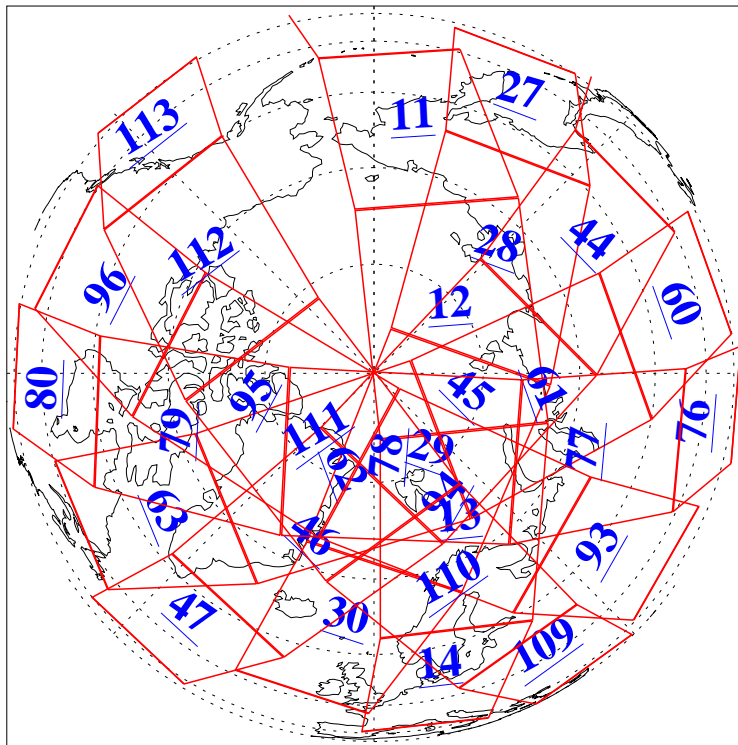

L1B Availability  
AMSU Granules: 240  
HSB Granules: 0  
AIRS Granules: 240

10 Jun 2016  
DoY 162  
Aqua Day 5151  
Granules: 1 to 120

Granules: 121 to 240

Legend: AMSU Available, HSB Available, AIRS Available

L1B Availability  
AMSU Granules: 240  
HSB Granules: 0  
AIRS Granules: 240

10 Jun 2016  
DoY 162  
Aqua Day 5151  
Ascending Granules

Descending Granules

Legend: AMSU Available, HSB Available, AIRS Available

L1B Availability  
 AMSU Granules: 240  
 HSB Granules: 0  
 AIRS Granules: 240

10 Jun 2016  
 DoY 162  
 Aqua Day 5151

Northern Hemisphere Granules

Southern Hemisphere Granules

Legend: AMSU Available, HSB Available, AIRS Available