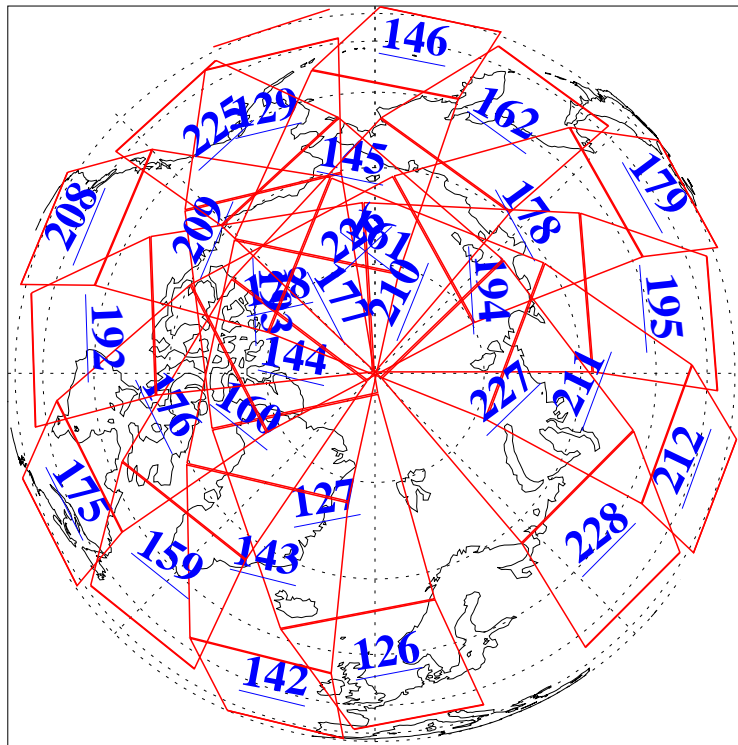

L1B Availability  
AMSU Granules: 240  
HSB Granules: 0  
AIRS Granules: 240

10 Jun 2016  
DoY 162  
Aqua Day 5151  
Granules: 1 to 120

Granules: 121 to 240

Legend: AMSU Available, HSB Available, AIRS Available

L1B Availability  
AMSU Granules: 240  
HSB Granules: 0  
AIRS Granules: 240

10 Jun 2016  
DoY 162  
Aqua Day 5151  
Ascending Granules

Descending Granules

Legend: AMSU Available, HSB Available, AIRS Available

L1B Availability  
 AMSU Granules: 240  
 HSB Granules: 0  
 AIRS Granules: 240

10 Jun 2016  
 DoY 162  
 Aqua Day 5151

Northern Hemisphere Granules

Southern Hemisphere Granules

Legend: AMSU Available, HSB Available, AIRS Available