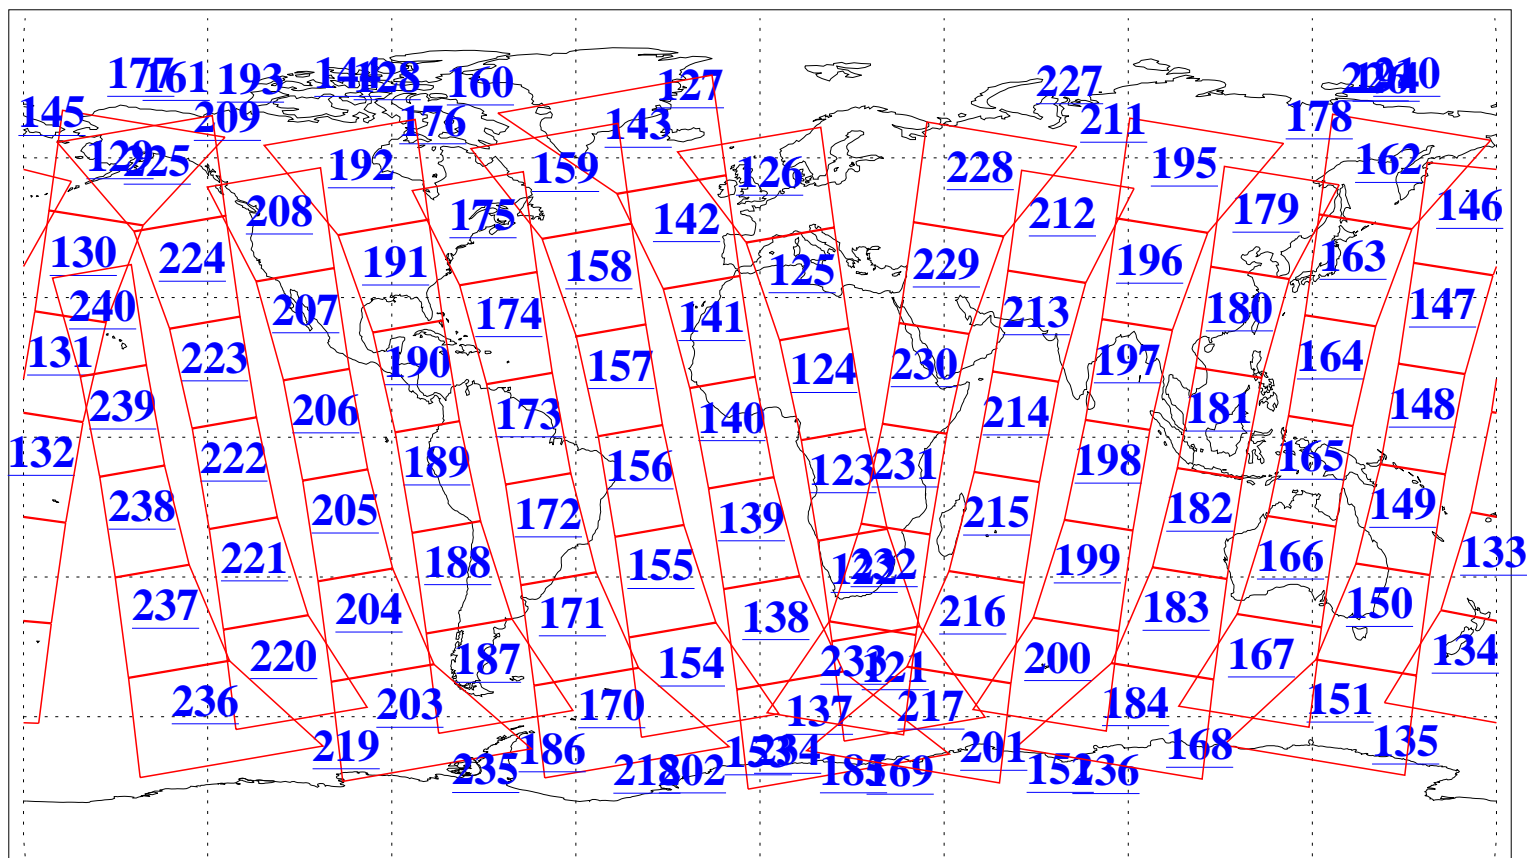

L1B Availability  
AMSU Granules: 240  
HSB Granules: 0  
AIRS Granules: 240

10 Jun 2016  
DoY 162  
Aqua Day 5151  
Granules: 1 to 120

Granules: 121 to 240

Legend: AMSU Available, HSB Available, AIRS Available

L1B Availability  
AMSU Granules: 240  
HSB Granules: 0  
AIRS Granules: 240

10 Jun 2016  
DoY 162  
Aqua Day 5151  
Ascending Granules

Descending Granules

Legend: AMSU Available, HSB Available, AIRS Available

L1B Availability  
 AMSU Granules: 240  
 HSB Granules: 0  
 AIRS Granules: 240

10 Jun 2016  
 DoY 162  
 Aqua Day 5151

Northern Hemisphere Granules

Southern Hemisphere Granules

Legend: AMSU Available, HSB Available, AIRS Available