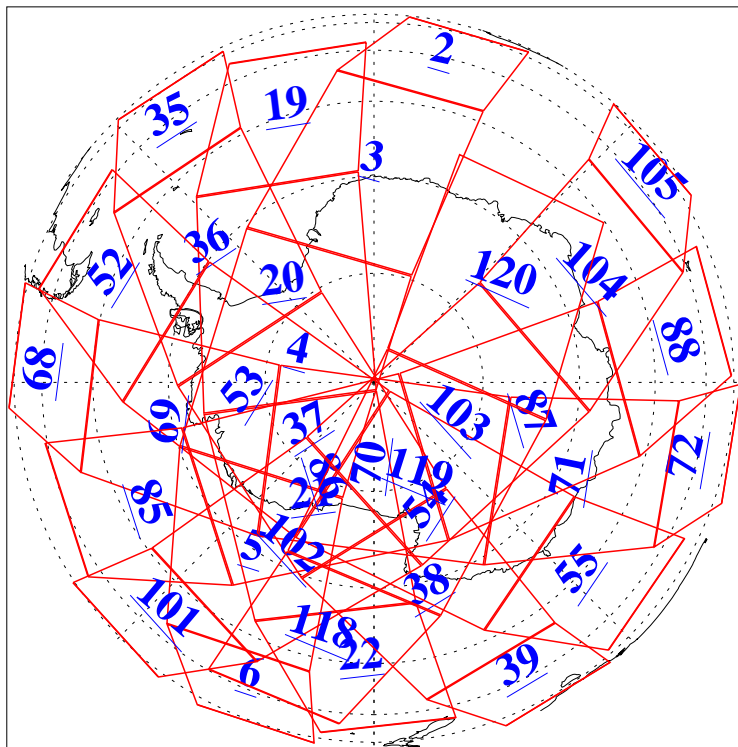

L1B Availability  
AMSU Granules: 240  
HSB Granules: 0  
AIRS Granules: 240

10 Jun 2016  
DoY 162  
Aqua Day 5151  
Granules: 1 to 120

Granules: 121 to 240

Legend: AMSU Available, HSB Available, AIRS Available

L1B Availability  
AMSU Granules: 240  
HSB Granules: 0  
AIRS Granules: 240

10 Jun 2016  
DoY 162  
Aqua Day 5151  
Ascending Granules

Descending Granules

Legend: AMSU Available, HSB Available, AIRS Available

L1B Availability  
 AMSU Granules: 240  
 HSB Granules: 0  
 AIRS Granules: 240

10 Jun 2016  
 DoY 162  
 Aqua Day 5151

Northern Hemisphere Granules

Southern Hemisphere Granules

Legend: AMSU Available, HSB Available, AIRS Available