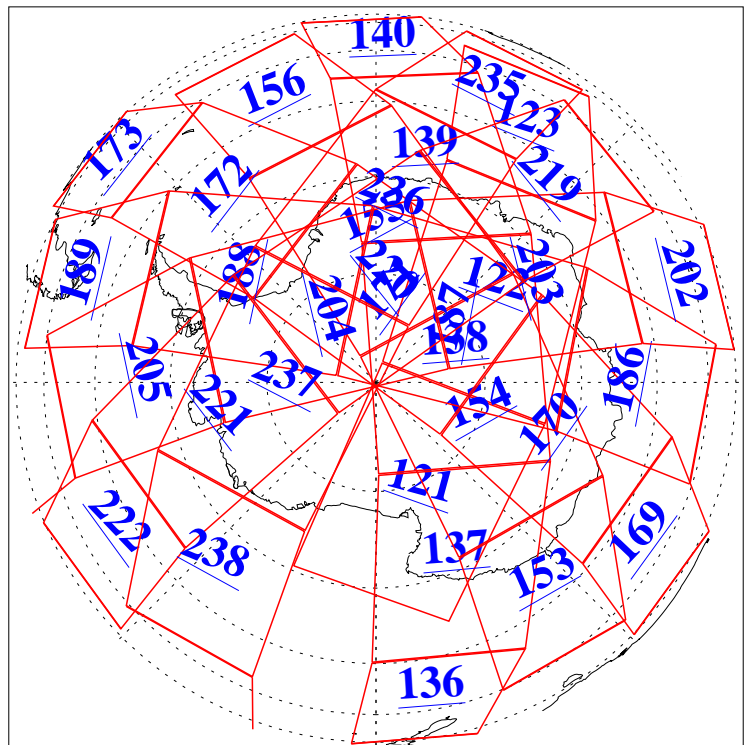

L1B Availability
AMSU Granules: 240
HSB Granules: 0
AIRS Granules: 240

8 Jun 2016
DoY 160
Aqua Day 5149
Granules: 1 to 120

Granules: 121 to 240

Legend: AMSU Available, HSB Available, AIRS Available

L1B Availability
AMSU Granules: 240
HSB Granules: 0
AIRS Granules: 240

8 Jun 2016
DoY 160
Aqua Day 5149

Ascending Granules

Descending Granules

Legend: AMSU Available, HSB Available, AIRS Available

L1B Availability
 AMSU Granules: 240
 HSB Granules: 0
 AIRS Granules: 240

8 Jun 2016
 DoY 160
 Aqua Day 5149

Northern Hemisphere Granules

Southern Hemisphere Granules

Legend: AMSU Available, HSB Available, AIRS Available