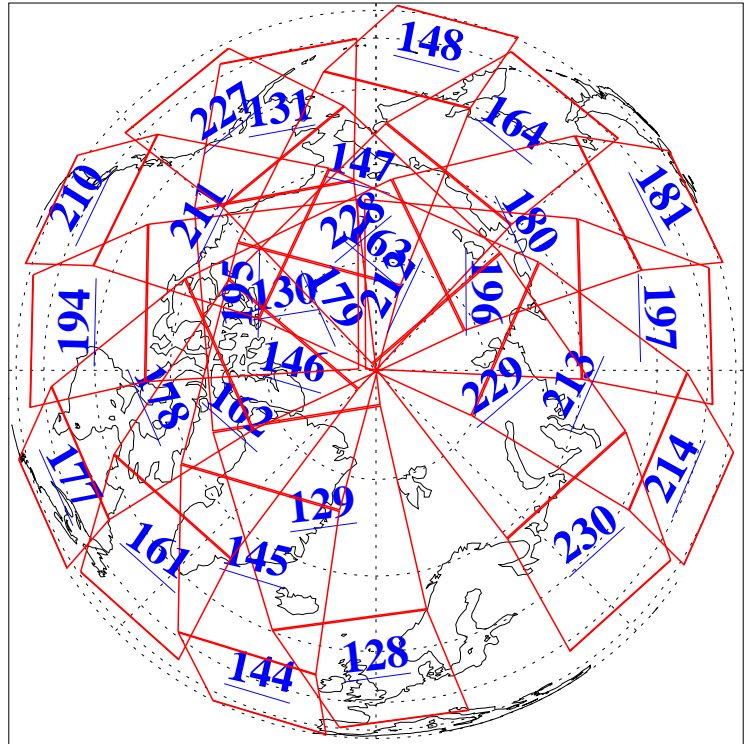

L1B Availability
AMSU Granules: 240
HSB Granules: 0
AIRS Granules: 240

8 Jun 2016
DoY 160
Aqua Day 5149
Granules: 1 to 120

Granules: 121 to 240

Legend: AMSU Available, HSB Available, AIRS Available

L1B Availability
AMSU Granules: 240
HSB Granules: 0
AIRS Granules: 240

8 Jun 2016
DoY 160
Aqua Day 5149

Ascending Granules

Descending Granules

Legend: AMSU Available, HSB Available, AIRS Available

L1B Availability
 AMSU Granules: 240
 HSB Granules: 0
 AIRS Granules: 240

8 Jun 2016
 DoY 160
 Aqua Day 5149

Northern Hemisphere Granules

Southern Hemisphere Granules

Legend: AMSU Available, HSB Available, AIRS Available