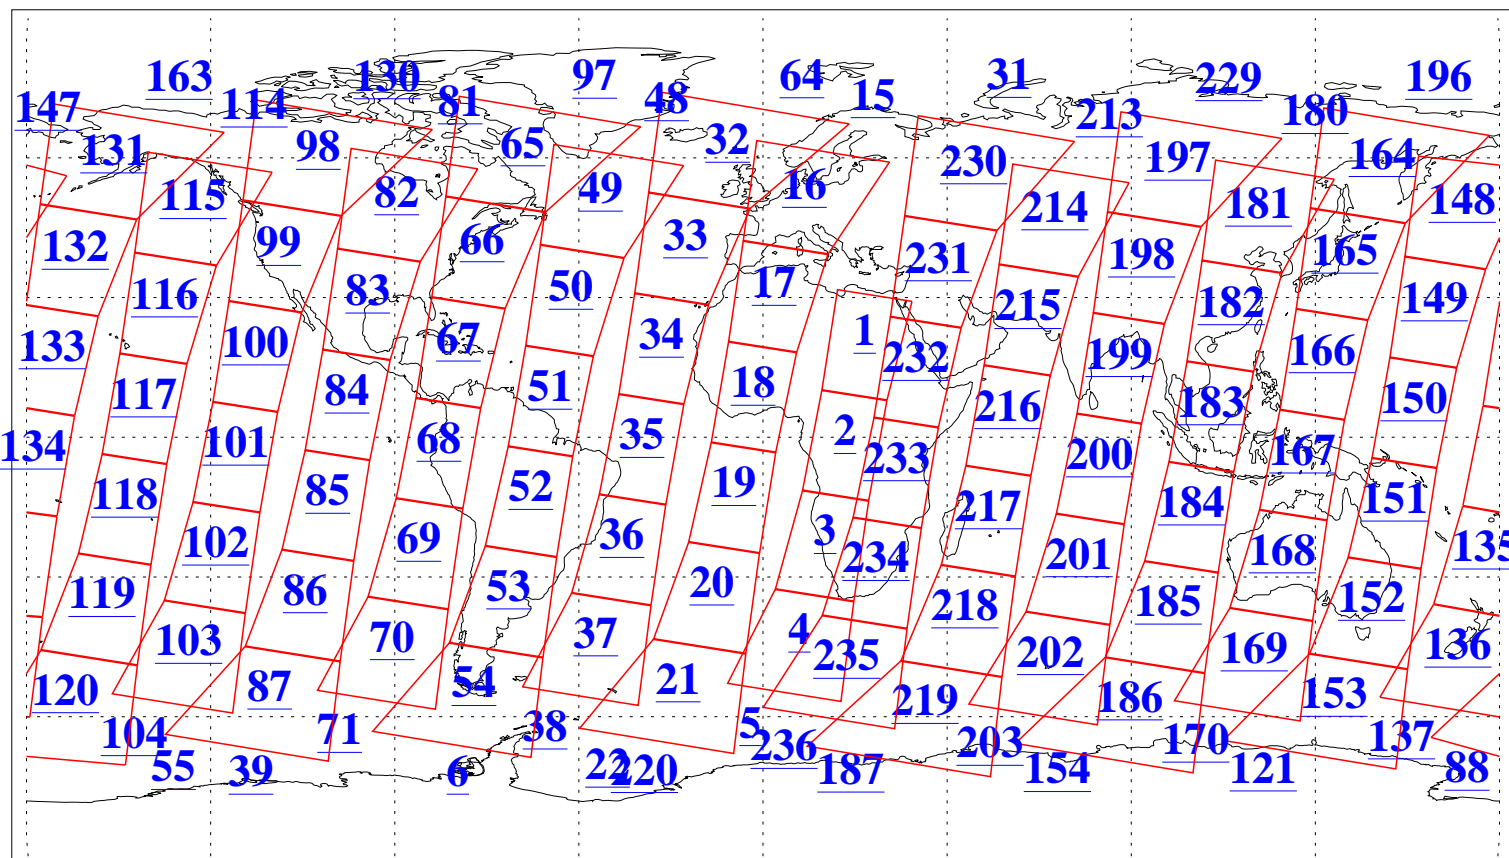

L1B Availability
AMSU Granules: 240
HSB Granules: 0
AIRS Granules: 240

8 Jun 2016
DoY 160
Aqua Day 5149
Granules: 1 to 120

Granules: 121 to 240

Legend: AMSU Available, HSB Available, AIRS Available

L1B Availability
AMSU Granules: 240
HSB Granules: 0
AIRS Granules: 240

8 Jun 2016
DoY 160
Aqua Day 5149

Ascending Granules

Descending Granules

Legend: AMSU Available, HSB Available, AIRS Available

L1B Availability
 AMSU Granules: 240
 HSB Granules: 0
 AIRS Granules: 240

8 Jun 2016
 DoY 160
 Aqua Day 5149

Northern Hemisphere Granules

Southern Hemisphere Granules

Legend: AMSU Available, HSB Available, AIRS Available