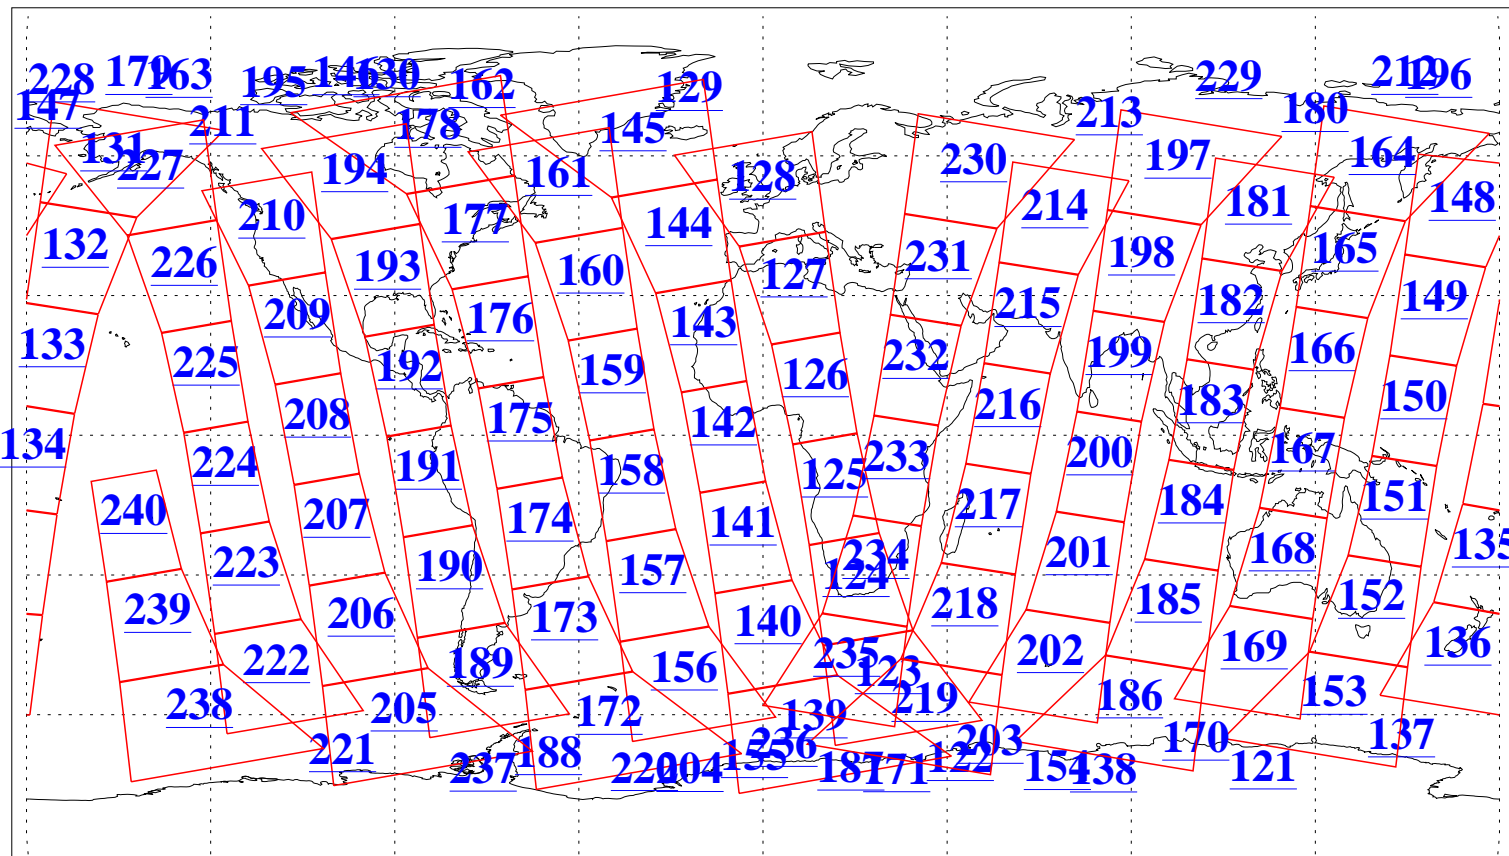

L1B Availability
AMSU Granules: 240
HSB Granules: 0
AIRS Granules: 240

8 Jun 2016
DoY 160
Aqua Day 5149
Granules: 1 to 120

Granules: 121 to 240

Legend: AMSU Available, HSB Available, AIRS Available

L1B Availability
AMSU Granules: 240
HSB Granules: 0
AIRS Granules: 240

8 Jun 2016
DoY 160
Aqua Day 5149

Ascending Granules

Descending Granules

Legend: AMSU Available, HSB Available, AIRS Available

L1B Availability
 AMSU Granules: 240
 HSB Granules: 0
 AIRS Granules: 240

8 Jun 2016
 DoY 160
 Aqua Day 5149

Northern Hemisphere Granules

Southern Hemisphere Granules

Legend: AMSU Available, HSB Available, AIRS Available