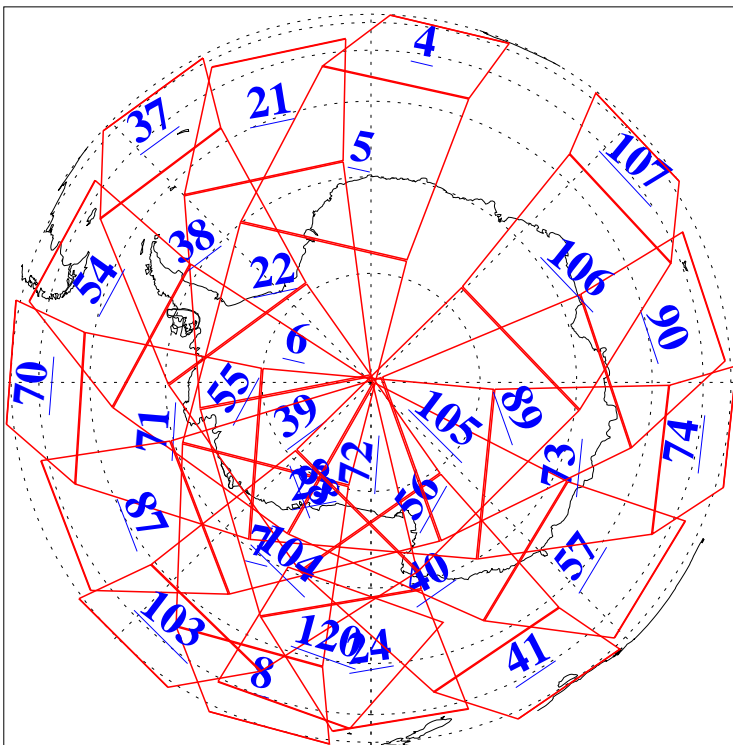

L1B Availability
AMSU Granules: 240
HSB Granules: 0
AIRS Granules: 240

8 Jun 2016
DoY 160
Aqua Day 5149
Granules: 1 to 120

Granules: 121 to 240

Legend: AMSU Available, HSB Available, AIRS Available

L1B Availability
AMSU Granules: 240
HSB Granules: 0
AIRS Granules: 240

8 Jun 2016
DoY 160
Aqua Day 5149

Ascending Granules

Descending Granules

Legend: AMSU Available, HSB Available, AIRS Available

L1B Availability
 AMSU Granules: 240
 HSB Granules: 0
 AIRS Granules: 240

8 Jun 2016
 DoY 160
 Aqua Day 5149

Northern Hemisphere Granules

Southern Hemisphere Granules

Legend: AMSU Available, HSB Available, AIRS Available