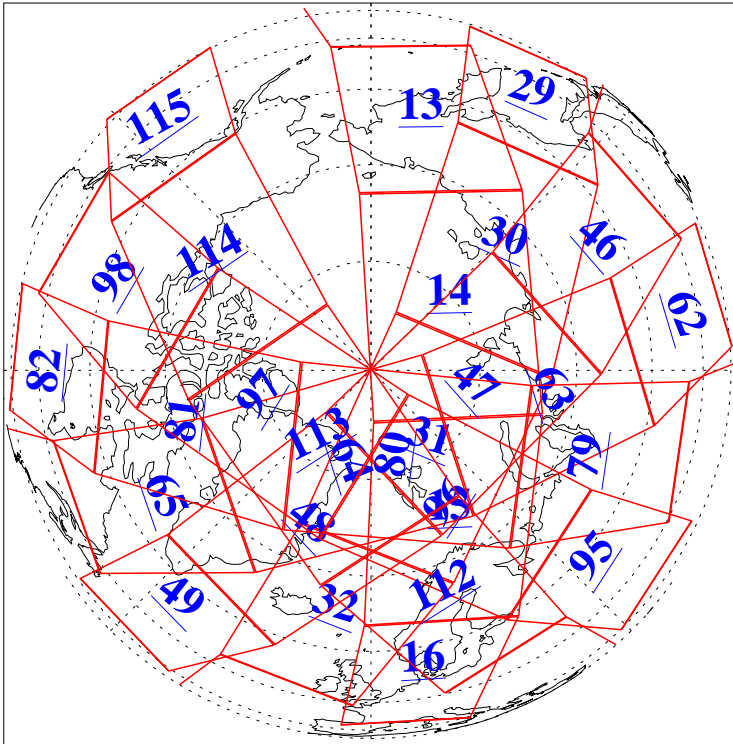

L1B Availability
AMSU Granules: 240
HSB Granules: 0
AIRS Granules: 240

8 Jun 2016
DoY 160
Aqua Day 5149
Granules: 1 to 120

Granules: 121 to 240

Legend: AMSU Available, HSB Available, AIRS Available

L1B Availability
AMSU Granules: 240
HSB Granules: 0
AIRS Granules: 240

8 Jun 2016
DoY 160
Aqua Day 5149

Ascending Granules

Descending Granules

Legend: AMSU Available, HSB Available, AIRS Available

L1B Availability
 AMSU Granules: 240
 HSB Granules: 0
 AIRS Granules: 240

8 Jun 2016
 DoY 160
 Aqua Day 5149

Northern Hemisphere Granules

Southern Hemisphere Granules

Legend: AMSU Available, HSB Available, AIRS Available