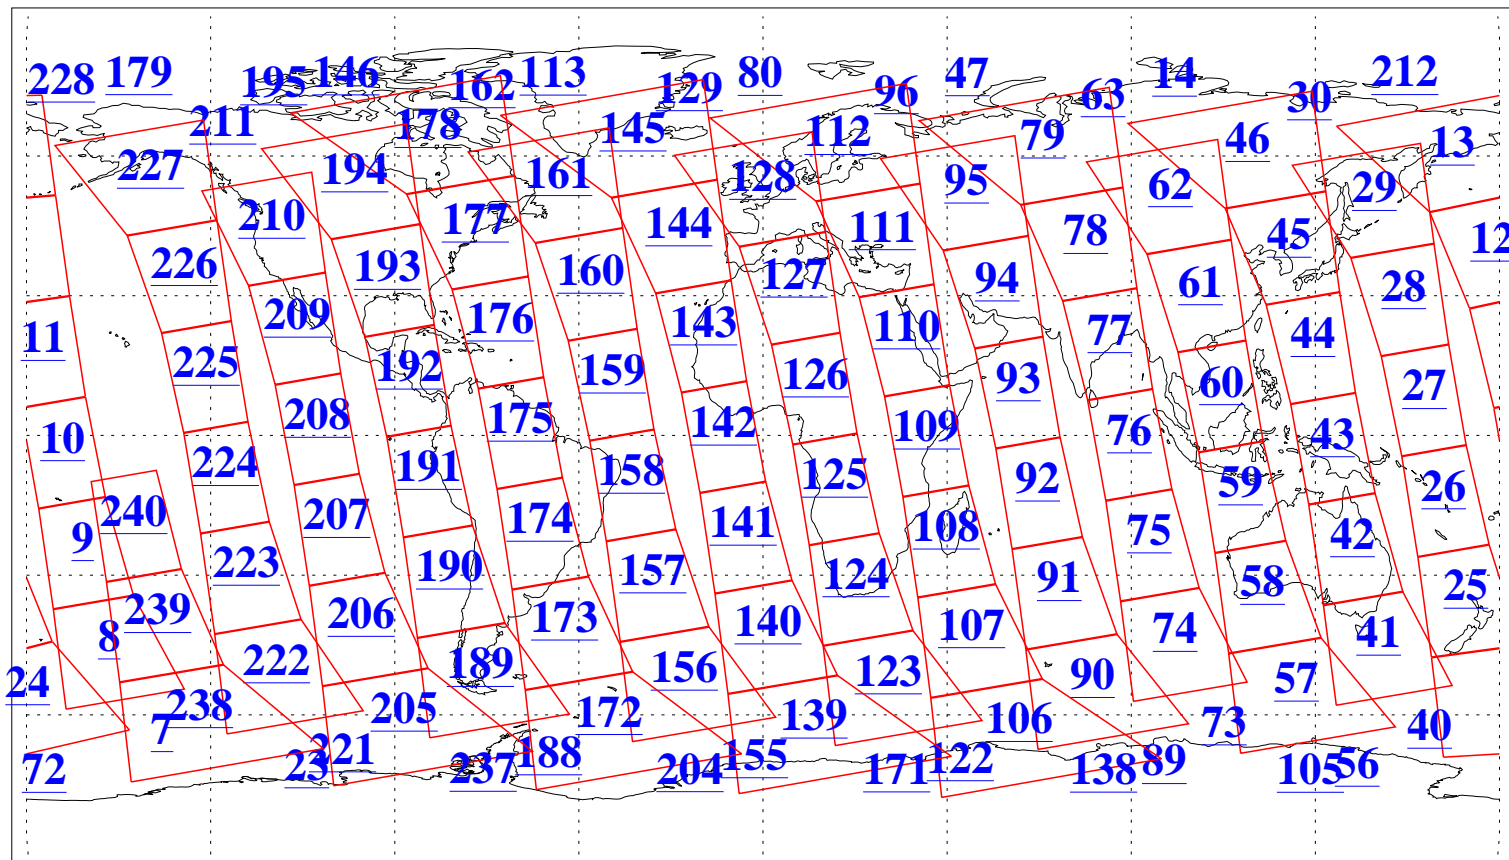

L1B Availability
AMSU Granules: 240
HSB Granules: 0
AIRS Granules: 240

8 Jun 2016
DoY 160
Aqua Day 5149
Granules: 1 to 120

Granules: 121 to 240

Legend: AMSU Available, HSB Available, AIRS Available

L1B Availability
AMSU Granules: 240
HSB Granules: 0
AIRS Granules: 240

8 Jun 2016
DoY 160
Aqua Day 5149

Ascending Granules

Descending Granules

Legend: AMSU Available, HSB Available, AIRS Available

L1B Availability
 AMSU Granules: 240
 HSB Granules: 0
 AIRS Granules: 240

8 Jun 2016
 DoY 160
 Aqua Day 5149

Northern Hemisphere Granules

Southern Hemisphere Granules

Legend: AMSU Available, HSB Available, AIRS Available