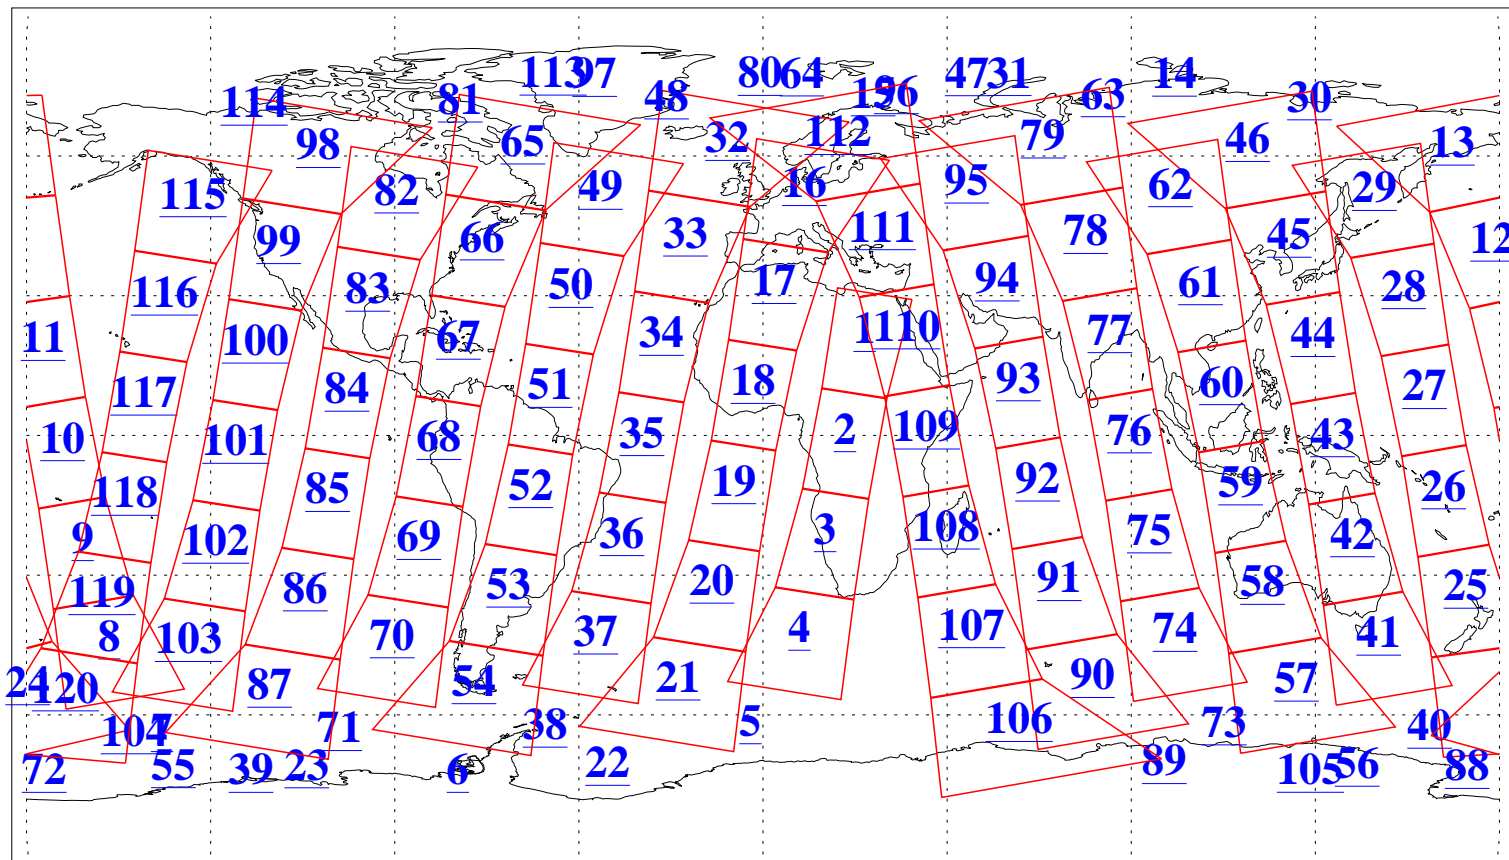

L1B Availability
AMSU Granules: 240
HSB Granules: 0
AIRS Granules: 240

8 Jun 2016
DoY 160
Aqua Day 5149
Granules: 1 to 120

Granules: 121 to 240

Legend: AMSU Available, HSB Available, AIRS Available

L1B Availability
AMSU Granules: 240
HSB Granules: 0
AIRS Granules: 240

8 Jun 2016
DoY 160
Aqua Day 5149

Ascending Granules

Descending Granules

Legend: AMSU Available, HSB Available, AIRS Available

L1B Availability
 AMSU Granules: 240
 HSB Granules: 0
 AIRS Granules: 240

8 Jun 2016
 DoY 160
 Aqua Day 5149

Northern Hemisphere Granules

Southern Hemisphere Granules

Legend: AMSU Available, HSB Available, AIRS Available