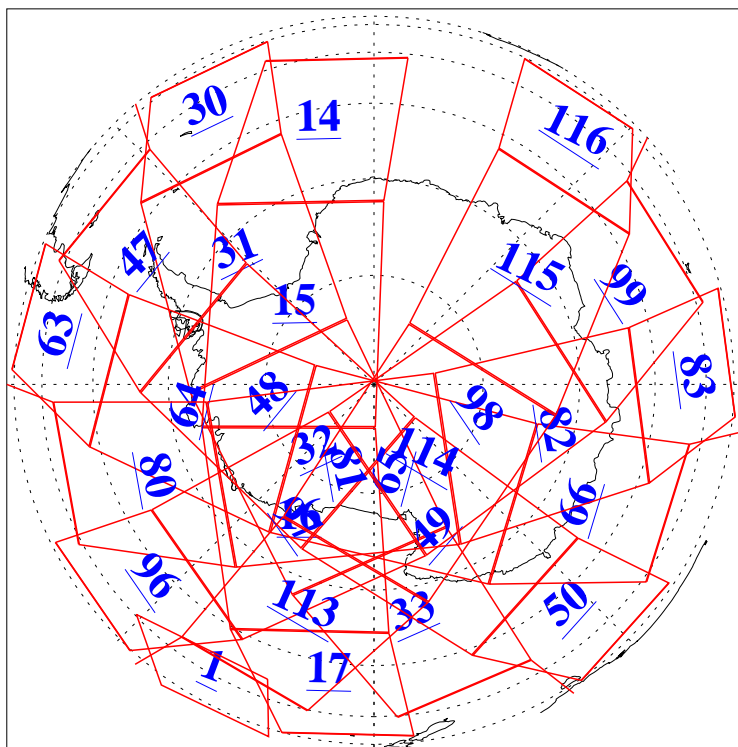

Legend: AMSU Available, HSB Available, AIRS Available