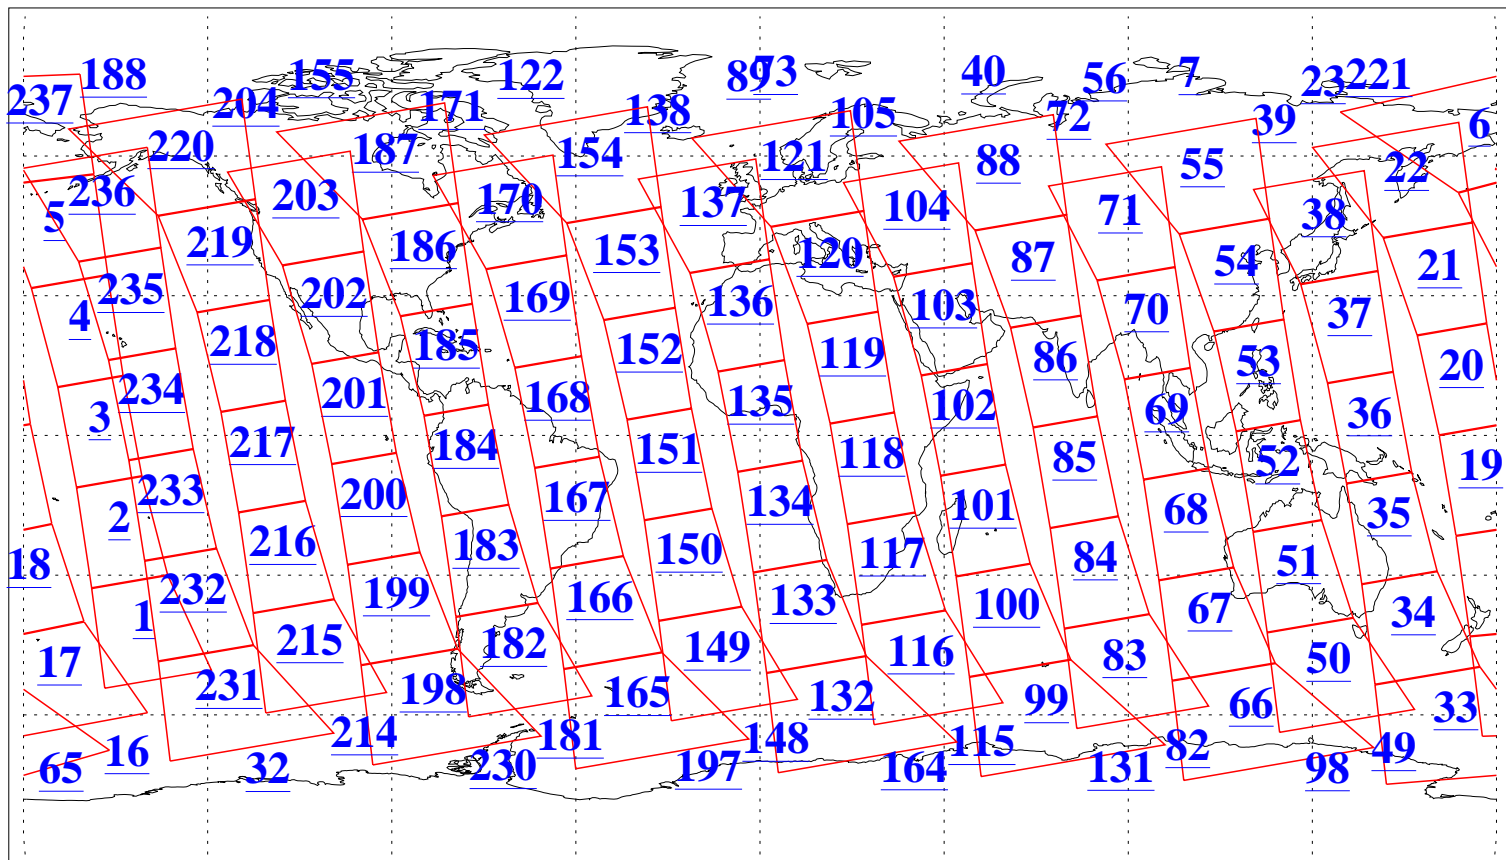

L1B Availability  
 AMSU Granules: 240  
 HSB Granules: 0  
 AIRS Granules: 240

7 Jun 2016  
 DoY 159  
 Aqua Day 5148  
 Granules: 1 to 120

Granules: 121 to 240

Legend: AMSU Available, *HSB Available*, **AIRS Available**

L1B Availability  
AMSU Granules: 240  
HSB Granules: 0  
AIRS Granules: 240

7 Jun 2016  
DoY 159  
Aqua Day 5148  
Ascending Granules

Descending Granules

Legend: AMSU Available, HSB Available, AIRS Available