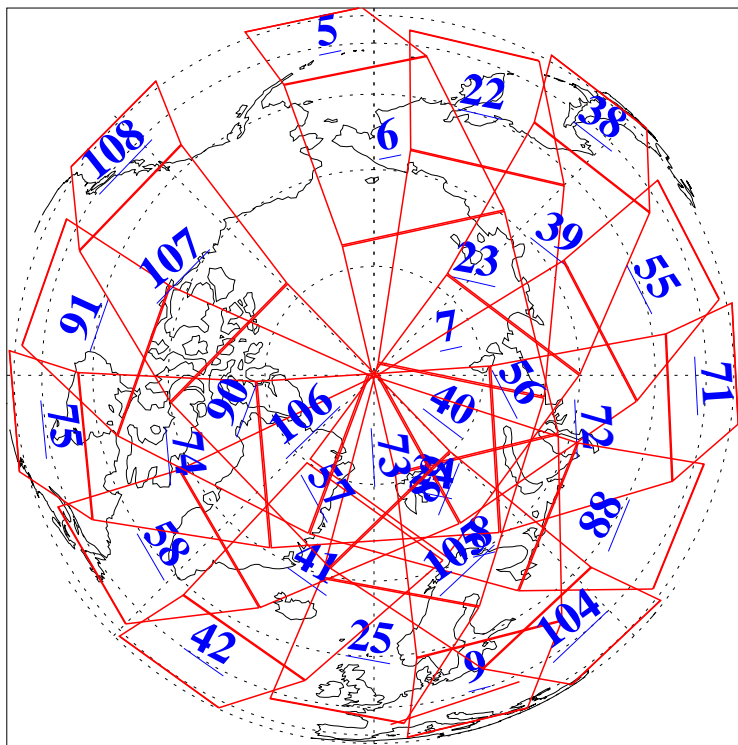

L1B Availability  
 AMSU Granules: 240  
 HSB Granules: 0  
 AIRS Granules: 240

7 Jun 2016  
 DoY 159  
 Aqua Day 5148  
 Granules: 1 to 120

Granules: 121 to 240

Legend: AMSU Available, *HSB Available*, **AIRS Available**

L1B Availability  
AMSU Granules: 240  
HSB Granules: 0  
AIRS Granules: 240

7 Jun 2016  
DoY 159  
Aqua Day 5148  
Ascending Granules

Descending Granules

Legend: AMSU Available, HSB Available, AIRS Available

### Northern Hemisphere Granules