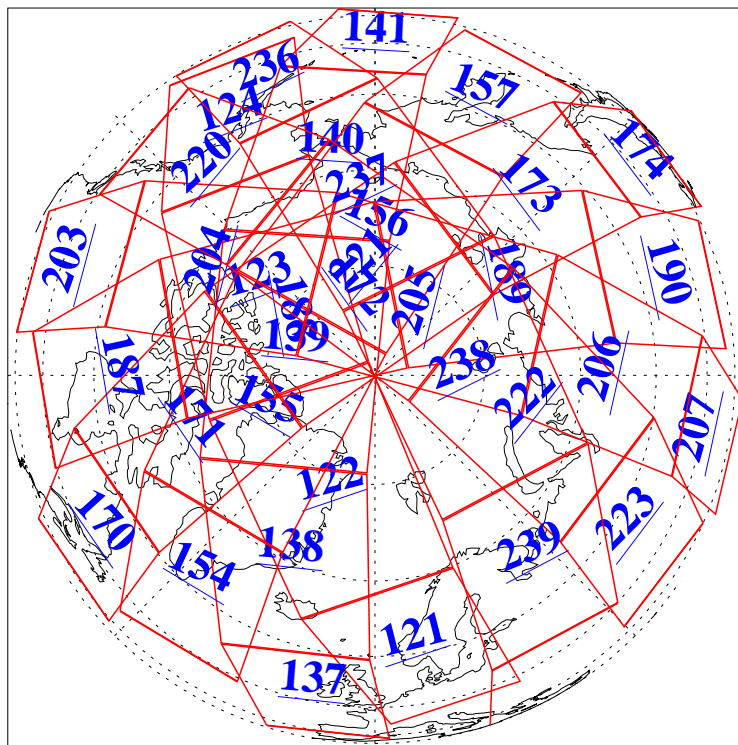

L1B Availability  
 AMSU Granules: 240  
 HSB Granules: 0  
 AIRS Granules: 240

7 Jun 2016  
 DoY 159  
 Aqua Day 5148  
 Granules: 1 to 120

Granules: 121 to 240

Legend: AMSU Available, *HSB Available*, **AIRS Available**

L1B Availability  
AMSU Granules: 240  
HSB Granules: 0  
AIRS Granules: 240

7 Jun 2016  
DoY 159  
Aqua Day 5148  
Ascending Granules

Descending Granules

Legend: AMSU Available, HSB Available, AIRS Available

### Northern Hemisphere Granules