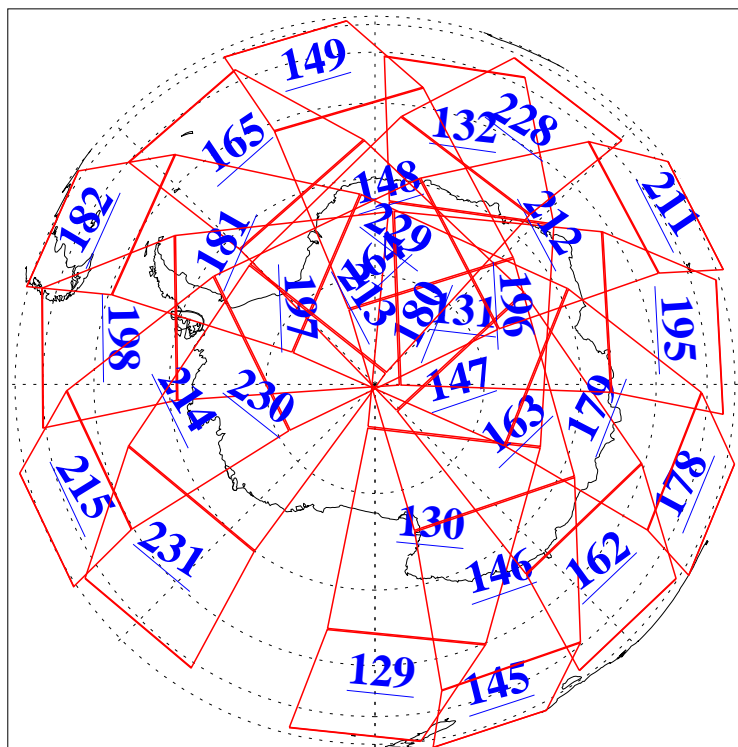

Legend: AMSU Available, HSB Available, AIRS Available