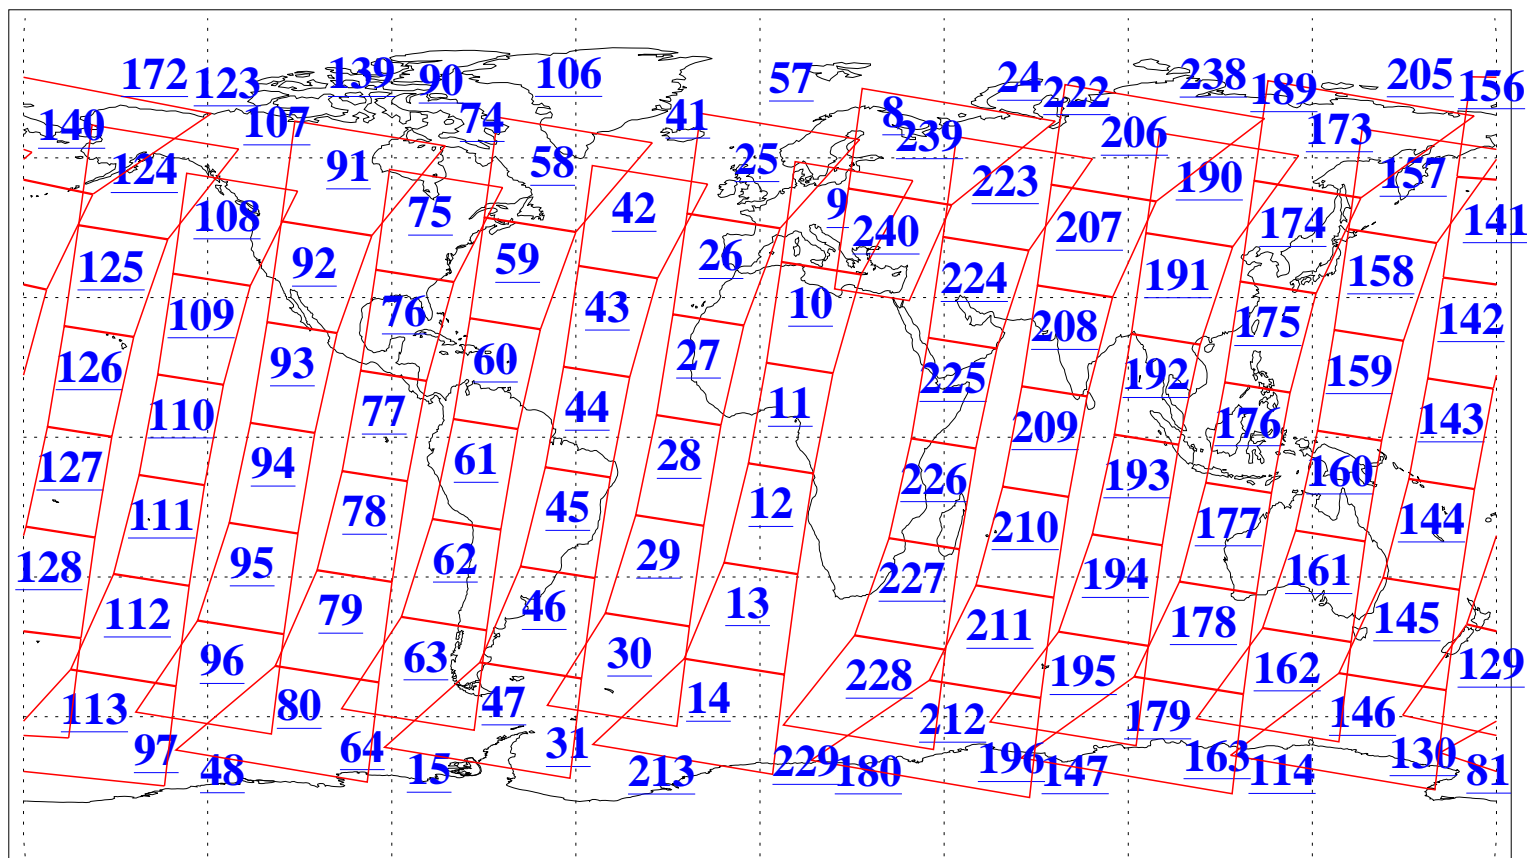

L1B Availability  
 AMSU Granules: 240  
 HSB Granules: 0  
 AIRS Granules: 240

7 Jun 2016  
 DoY 159  
 Aqua Day 5148  
 Granules: 1 to 120

Granules: 121 to 240

Legend: AMSU Available, *HSB Available*, **AIRS Available**

L1B Availability  
AMSU Granules: 240  
HSB Granules: 0  
AIRS Granules: 240

7 Jun 2016  
DoY 159  
Aqua Day 5148  
Ascending Granules

Descending Granules

Legend: AMSU Available, HSB Available, AIRS Available