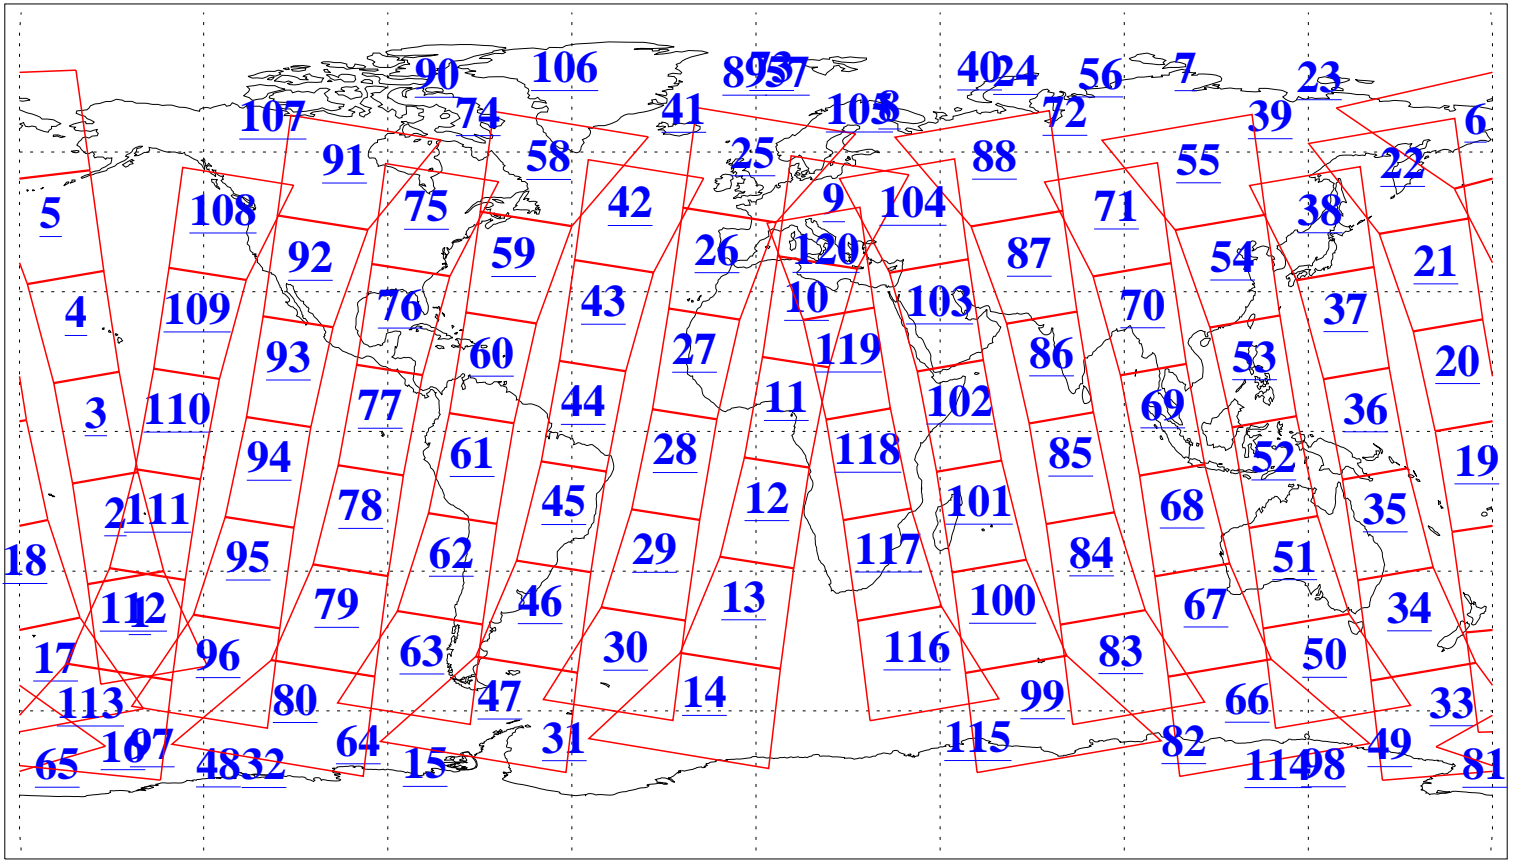

L1B Availability  
 AMSU Granules: 240  
 HSB Granules: 0  
 AIRS Granules: 240

7 Jun 2016  
 DoY 159  
 Aqua Day 5148  
 Granules: 1 to 120

Granules: 121 to 240

Legend: AMSU Available, *HSB Available*, **AIRS Available**

L1B Availability  
AMSU Granules: 240  
HSB Granules: 0  
AIRS Granules: 240

7 Jun 2016  
DoY 159  
Aqua Day 5148  
Ascending Granules

Descending Granules

Legend: AMSU Available, HSB Available, AIRS Available

### Northern Hemisphere Granules