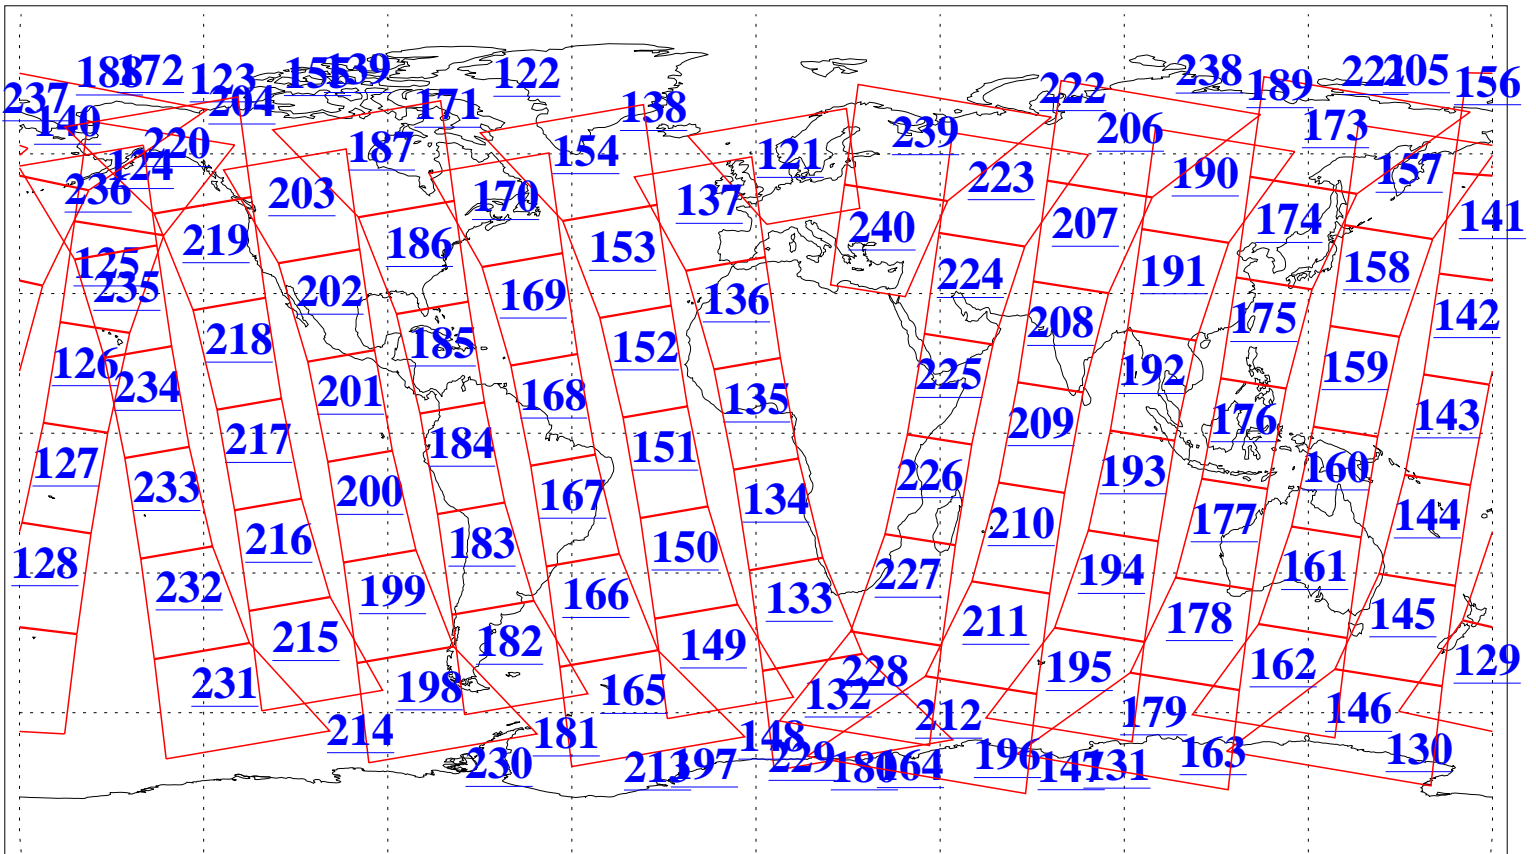

L1B Availability  
 AMSU Granules: 240  
 HSB Granules: 0  
 AIRS Granules: 240

7 Jun 2016  
 DoY 159  
 Aqua Day 5148  
 Granules: 1 to 120

Granules: 121 to 240

Legend: AMSU Available, *HSB Available*, **AIRS Available**

L1B Availability  
AMSU Granules: 240  
HSB Granules: 0  
AIRS Granules: 240

7 Jun 2016  
DoY 159  
Aqua Day 5148  
Ascending Granules

Descending Granules

Legend: AMSU Available, HSB Available, AIRS Available