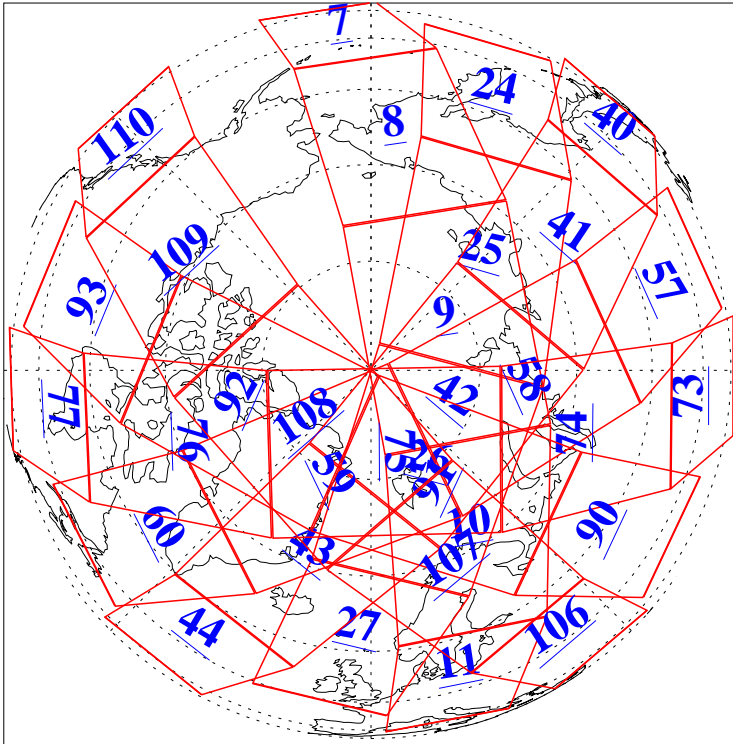

L1B Availability
AMSU Granules: 240
HSB Granules: 0
AIRS Granules: 240

5 Jun 2016
DoY 157
Aqua Day 5146
Granules: 1 to 120

Granules: 121 to 240

Legend: AMSU Available, HSB Available, AIRS Available

L1B Availability
AMSU Granules: 240
HSB Granules: 0
AIRS Granules: 240

5 Jun 2016
DoY 157
Aqua Day 5146
Ascending Granules

Descending Granules

Legend: AMSU Available, HSB Available, AIRS Available

L1B Availability
 AMSU Granules: 240
 HSB Granules: 0
 AIRS Granules: 240

5 Jun 2016
 DoY 157
 Aqua Day 5146

Northern Hemisphere Granules

Southern Hemisphere Granules

Legend: AMSU Available, HSB Available, AIRS Available