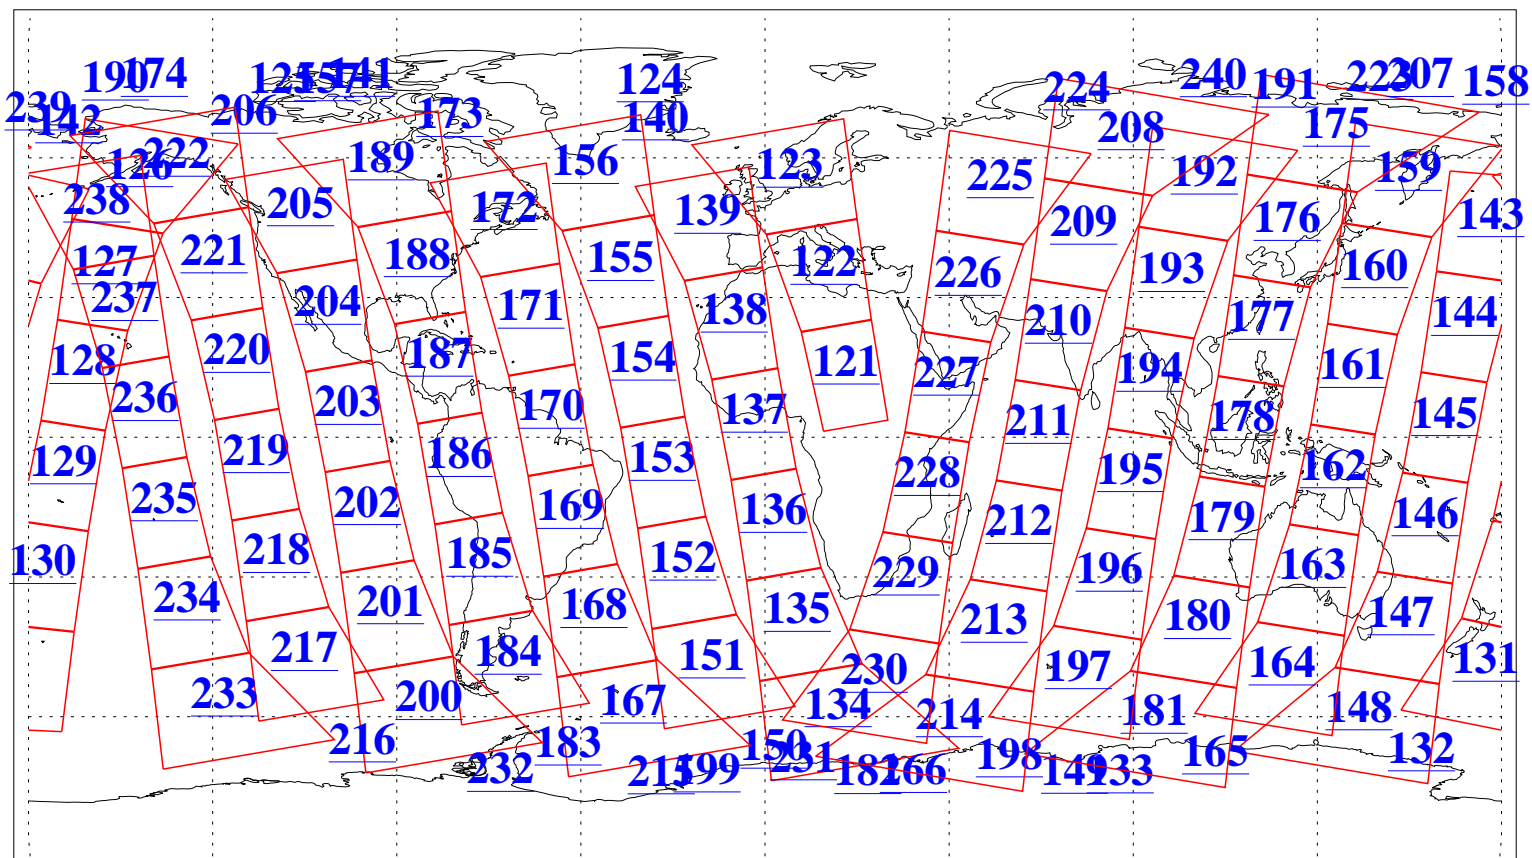

L1B Availability
AMSU Granules: 240
HSB Granules: 0
AIRS Granules: 240

5 Jun 2016
DoY 157
Aqua Day 5146
Granules: 1 to 120

Granules: 121 to 240

Legend: AMSU Available, HSB Available, AIRS Available

L1B Availability
AMSU Granules: 240
HSB Granules: 0
AIRS Granules: 240

5 Jun 2016
DoY 157
Aqua Day 5146
Ascending Granules

Descending Granules

Legend: AMSU Available, HSB Available, AIRS Available

L1B Availability
 AMSU Granules: 240
 HSB Granules: 0
 AIRS Granules: 240

5 Jun 2016
 DoY 157
 Aqua Day 5146

Northern Hemisphere Granules

Southern Hemisphere Granules

Legend: AMSU Available, HSB Available, AIRS Available