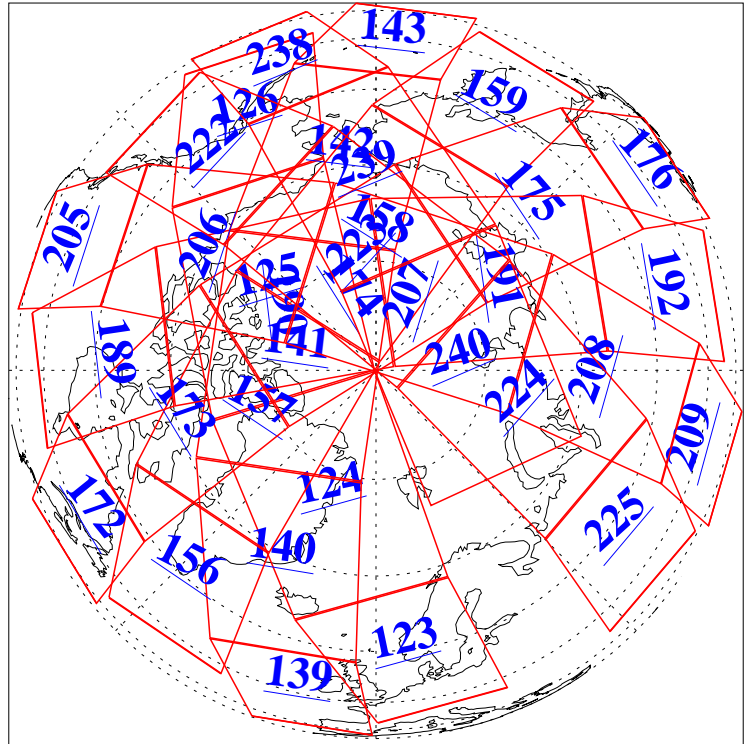

L1B Availability
AMSU Granules: 240
HSB Granules: 0
AIRS Granules: 240

5 Jun 2016
DoY 157
Aqua Day 5146
Granules: 1 to 120

Granules: 121 to 240

Legend: AMSU Available, HSB Available, AIRS Available

L1B Availability
AMSU Granules: 240
HSB Granules: 0
AIRS Granules: 240

5 Jun 2016
DoY 157
Aqua Day 5146
Ascending Granules

Descending Granules

Legend: AMSU Available, HSB Available, AIRS Available

L1B Availability
 AMSU Granules: 240
 HSB Granules: 0
 AIRS Granules: 240

5 Jun 2016
 DoY 157
 Aqua Day 5146

Northern Hemisphere Granules

Southern Hemisphere Granules

Legend: AMSU Available, HSB Available, AIRS Available