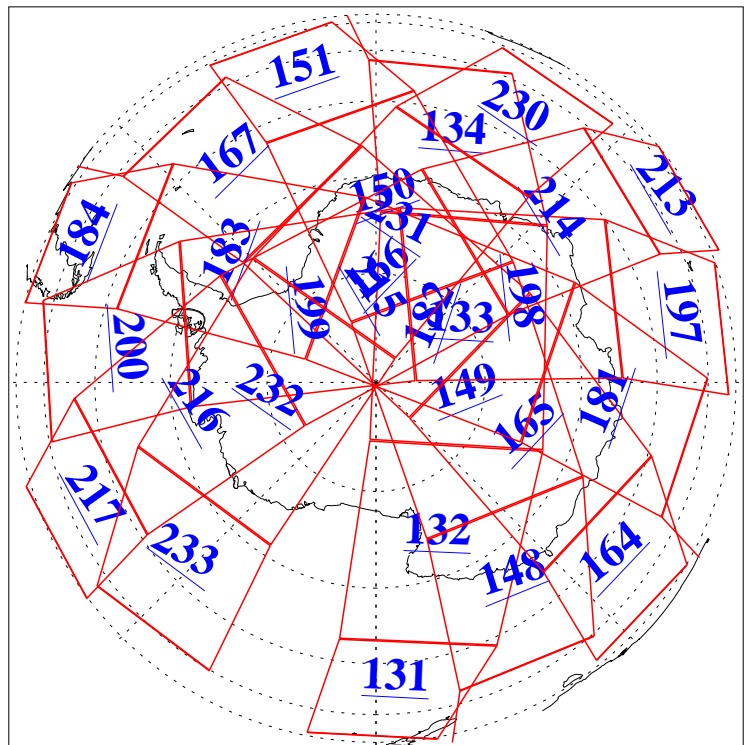

L1B Availability
AMSU Granules: 240
HSB Granules: 0
AIRS Granules: 240

5 Jun 2016
DoY 157
Aqua Day 5146
Granules: 1 to 120

Granules: 121 to 240

Legend: AMSU Available, HSB Available, AIRS Available

L1B Availability
AMSU Granules: 240
HSB Granules: 0
AIRS Granules: 240

5 Jun 2016
DoY 157
Aqua Day 5146
Ascending Granules

Descending Granules

Legend: AMSU Available, HSB Available, AIRS Available

L1B Availability
 AMSU Granules: 240
 HSB Granules: 0
 AIRS Granules: 240

5 Jun 2016
 DoY 157
 Aqua Day 5146

Northern Hemisphere Granules

Southern Hemisphere Granules

Legend: AMSU Available, HSB Available, AIRS Available