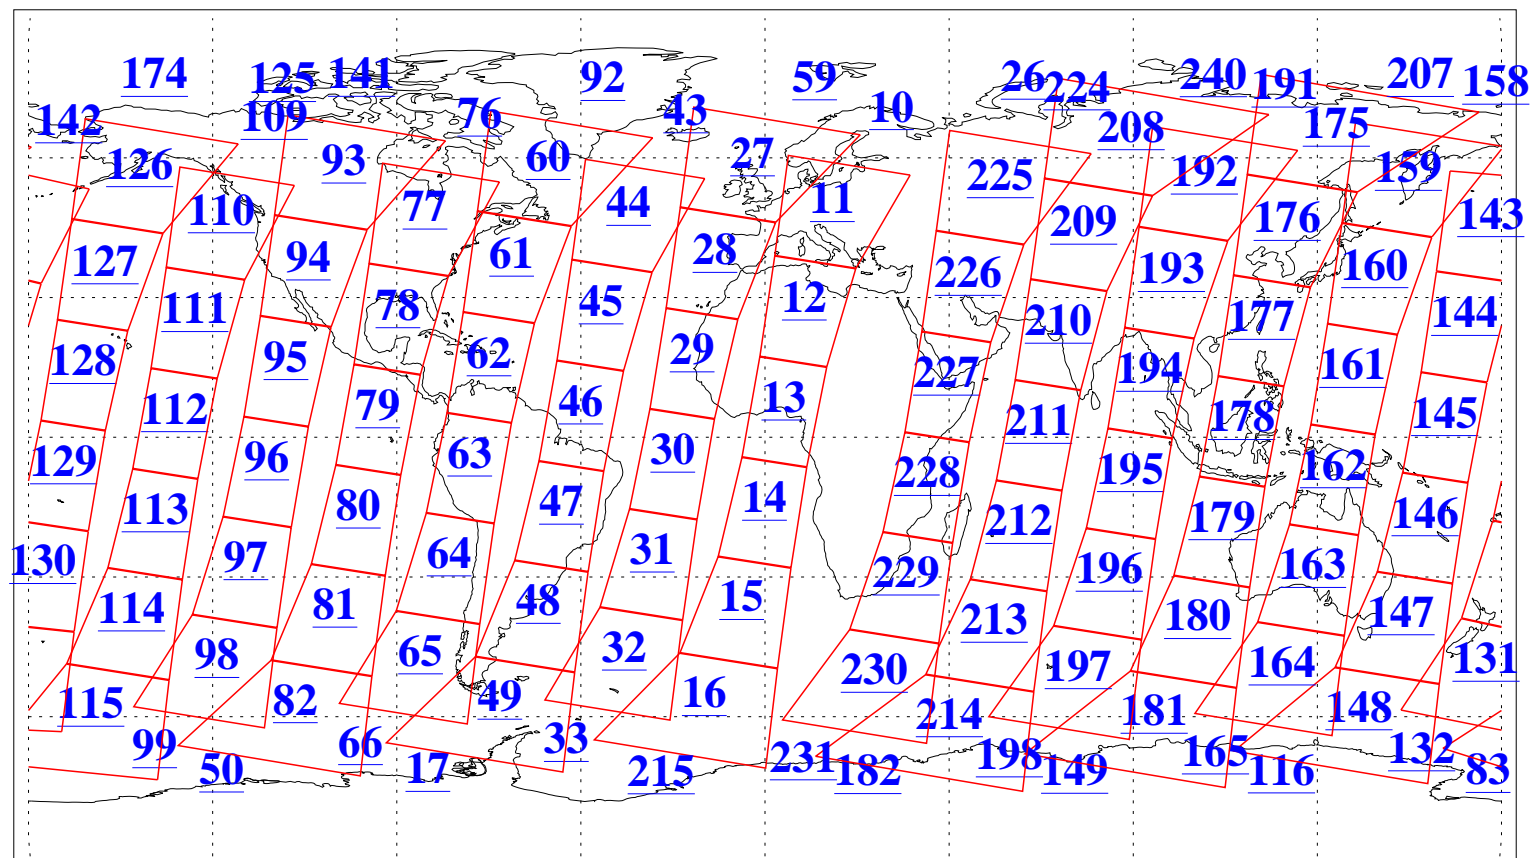

L1B Availability
AMSU Granules: 240
HSB Granules: 0
AIRS Granules: 240

5 Jun 2016
DoY 157
Aqua Day 5146
Granules: 1 to 120

Granules: 121 to 240

Legend: AMSU Available, HSB Available, AIRS Available

L1B Availability
AMSU Granules: 240
HSB Granules: 0
AIRS Granules: 240

5 Jun 2016
DoY 157
Aqua Day 5146
Ascending Granules

Descending Granules

Legend: AMSU Available, HSB Available, AIRS Available

L1B Availability
 AMSU Granules: 240
 HSB Granules: 0
 AIRS Granules: 240

5 Jun 2016
 DoY 157
 Aqua Day 5146

Northern Hemisphere Granules

Southern Hemisphere Granules

Legend: AMSU Available, HSB Available, AIRS Available