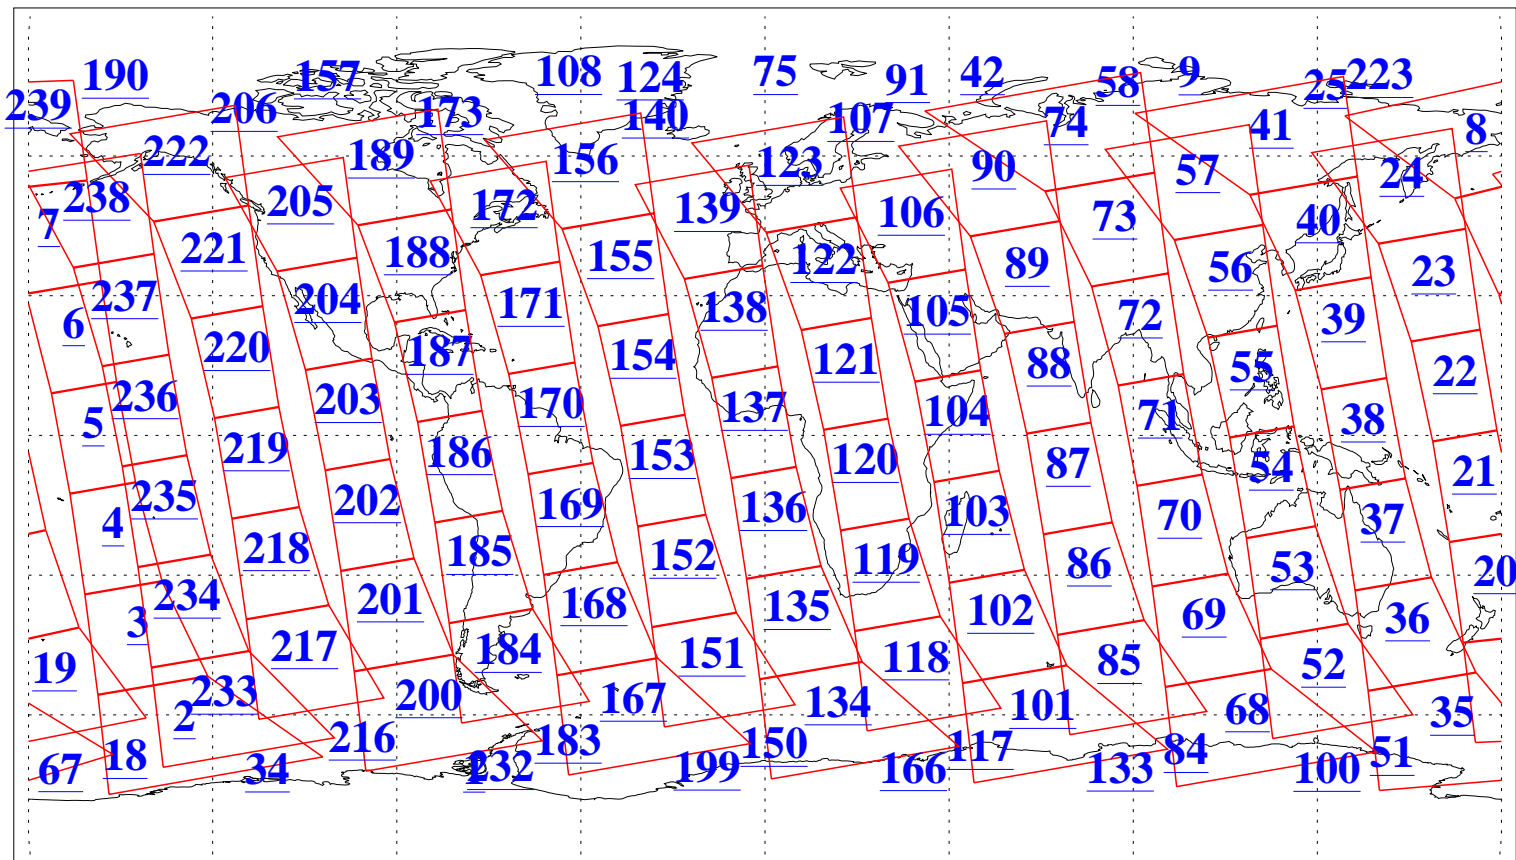

L1B Availability
AMSU Granules: 240
HSB Granules: 0
AIRS Granules: 240

5 Jun 2016
DoY 157
Aqua Day 5146
Granules: 1 to 120

Granules: 121 to 240

Legend: AMSU Available, HSB Available, AIRS Available

L1B Availability
AMSU Granules: 240
HSB Granules: 0
AIRS Granules: 240

5 Jun 2016
DoY 157
Aqua Day 5146
Ascending Granules

Descending Granules

Legend: AMSU Available, HSB Available, AIRS Available

L1B Availability
 AMSU Granules: 240
 HSB Granules: 0
 AIRS Granules: 240

5 Jun 2016
 DoY 157
 Aqua Day 5146

Northern Hemisphere Granules

Southern Hemisphere Granules

Legend: AMSU Available, HSB Available, AIRS Available