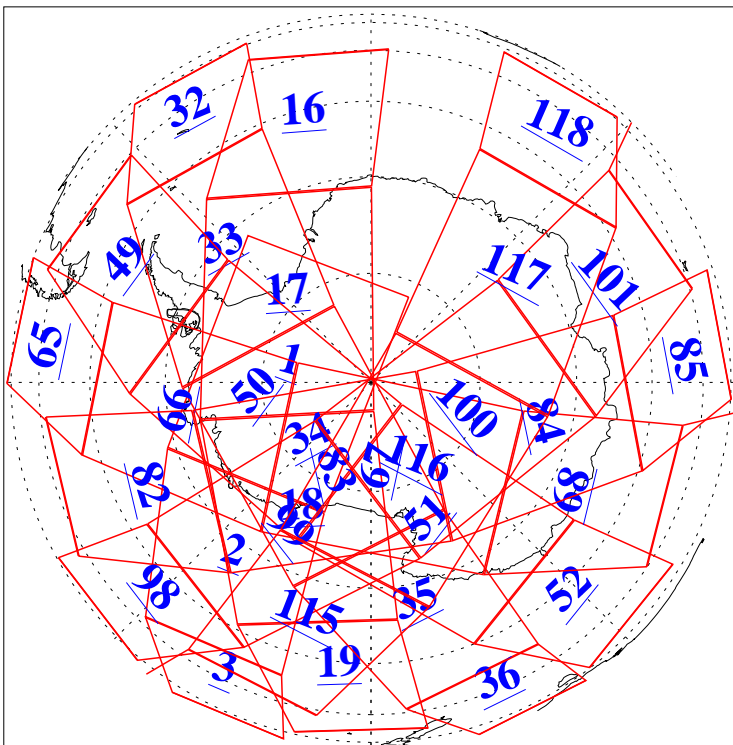

L1B Availability
AMSU Granules: 240
HSB Granules: 0
AIRS Granules: 240

5 Jun 2016
DoY 157
Aqua Day 5146
Granules: 1 to 120

Granules: 121 to 240

Legend: AMSU Available, HSB Available, AIRS Available

L1B Availability
AMSU Granules: 240
HSB Granules: 0
AIRS Granules: 240

5 Jun 2016
DoY 157
Aqua Day 5146
Ascending Granules

Descending Granules

Legend: AMSU Available, HSB Available, AIRS Available

L1B Availability
 AMSU Granules: 240
 HSB Granules: 0
 AIRS Granules: 240

5 Jun 2016
 DoY 157
 Aqua Day 5146

Northern Hemisphere Granules

Southern Hemisphere Granules

Legend: AMSU Available, HSB Available, AIRS Available