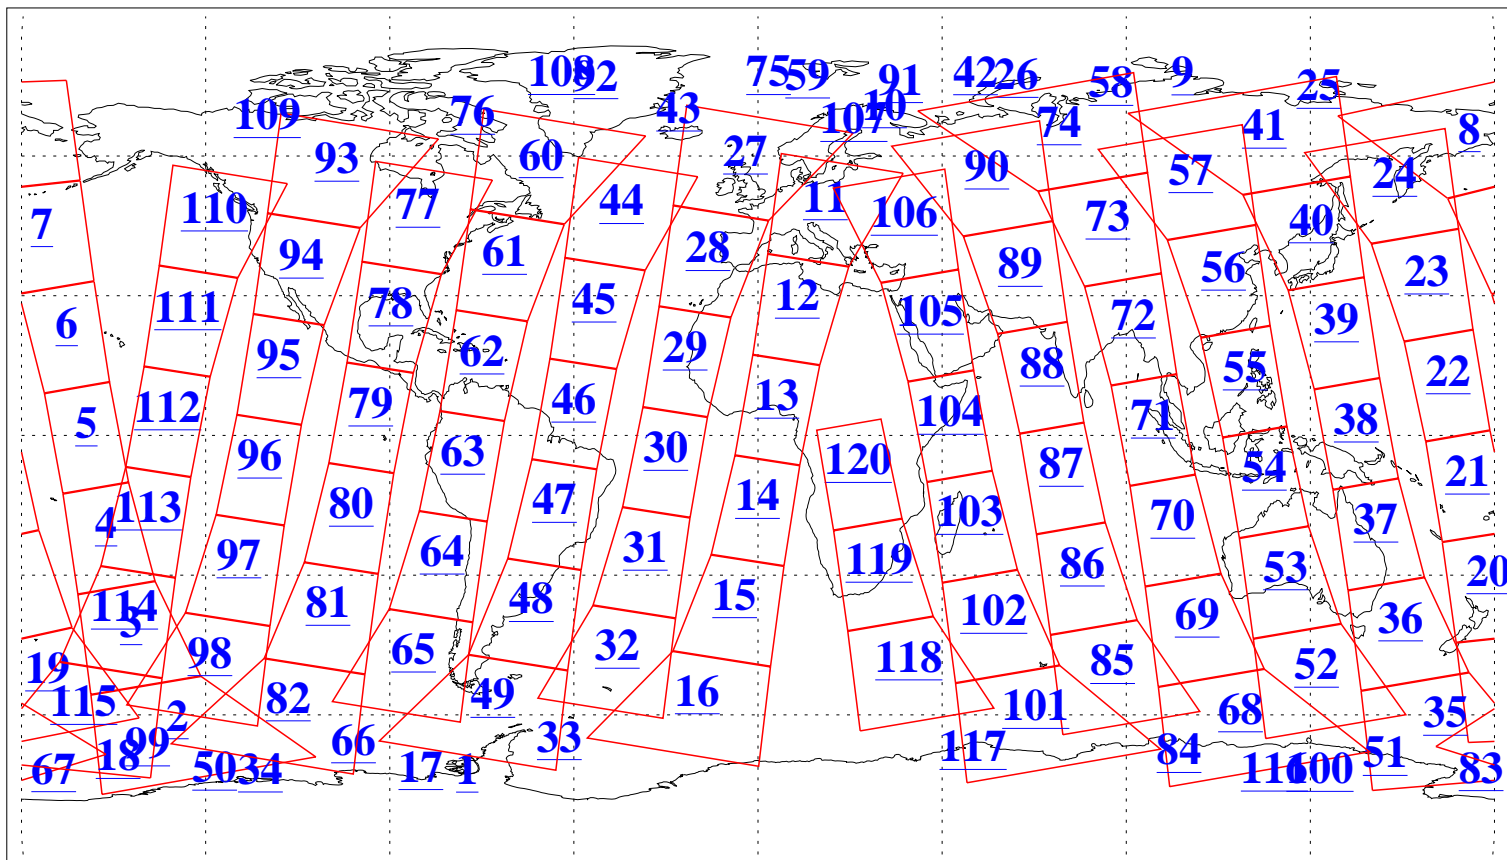

L1B Availability
AMSU Granules: 240
HSB Granules: 0
AIRS Granules: 240

5 Jun 2016
DoY 157
Aqua Day 5146
Granules: 1 to 120

Granules: 121 to 240

Legend: AMSU Available, HSB Available, AIRS Available

L1B Availability
AMSU Granules: 240
HSB Granules: 0
AIRS Granules: 240

5 Jun 2016
DoY 157
Aqua Day 5146
Ascending Granules

Descending Granules

Legend: AMSU Available, HSB Available, AIRS Available

L1B Availability
 AMSU Granules: 240
 HSB Granules: 0
 AIRS Granules: 240

5 Jun 2016
 DoY 157
 Aqua Day 5146

Northern Hemisphere Granules

Southern Hemisphere Granules

Legend: AMSU Available, HSB Available, AIRS Available