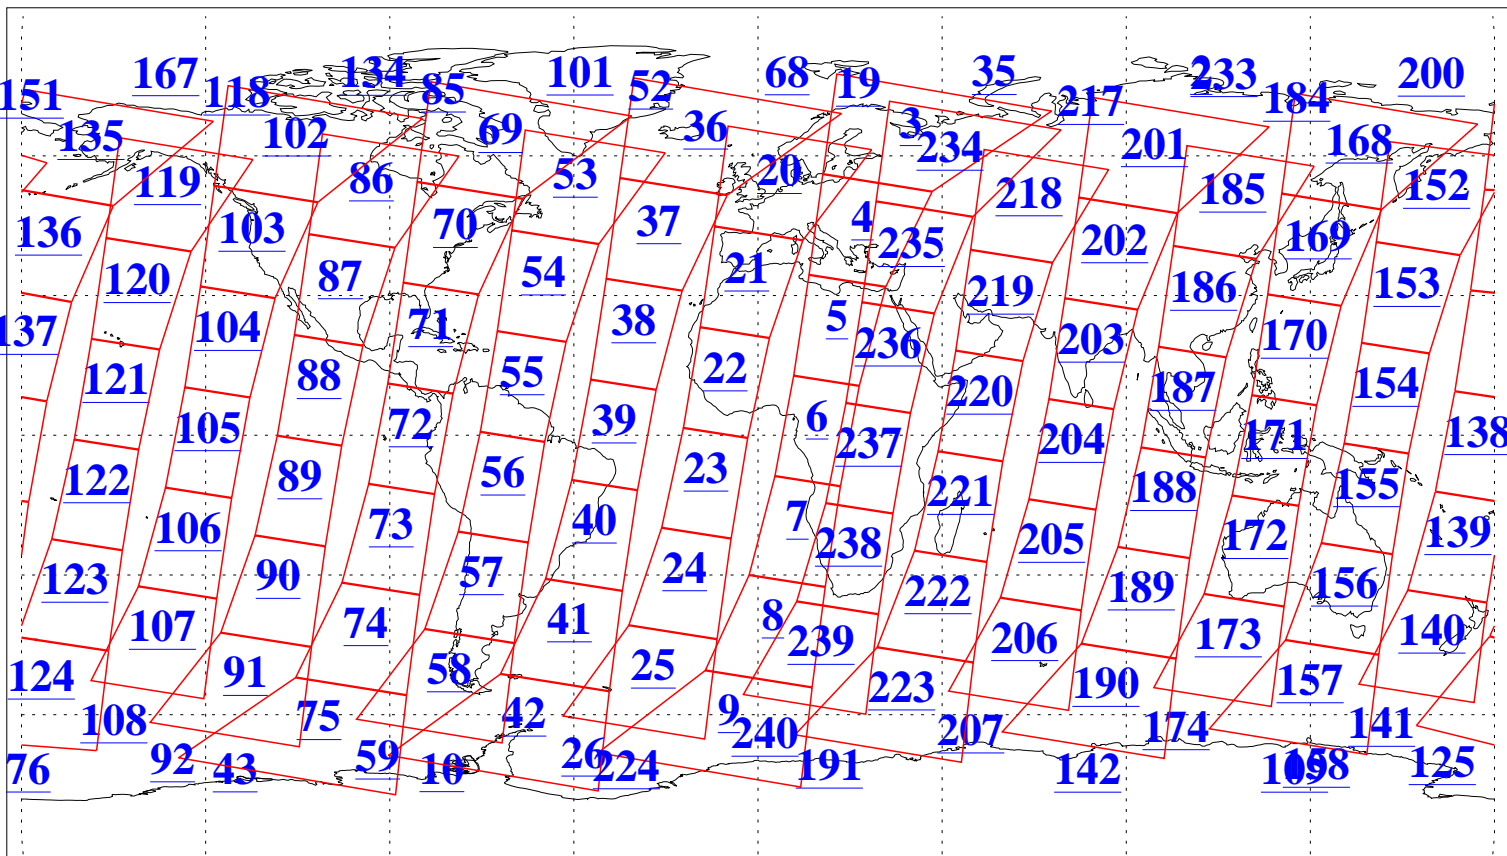

L1B Availability  
AMSU Granules: 240  
HSB Granules: 0  
AIRS Granules: 240

4 Jun 2016  
DoY 156  
Aqua Day 5145  
Granules: 1 to 120

Granules: 121 to 240

Legend: AMSU Available, HSB Available, AIRS Available

L1B Availability  
AMSU Granules: 240  
HSB Granules: 0  
AIRS Granules: 240

4 Jun 2016  
DoY 156  
Aqua Day 5145

Ascending Granules

Descending Granules

Legend: AMSU Available, HSB Available, AIRS Available