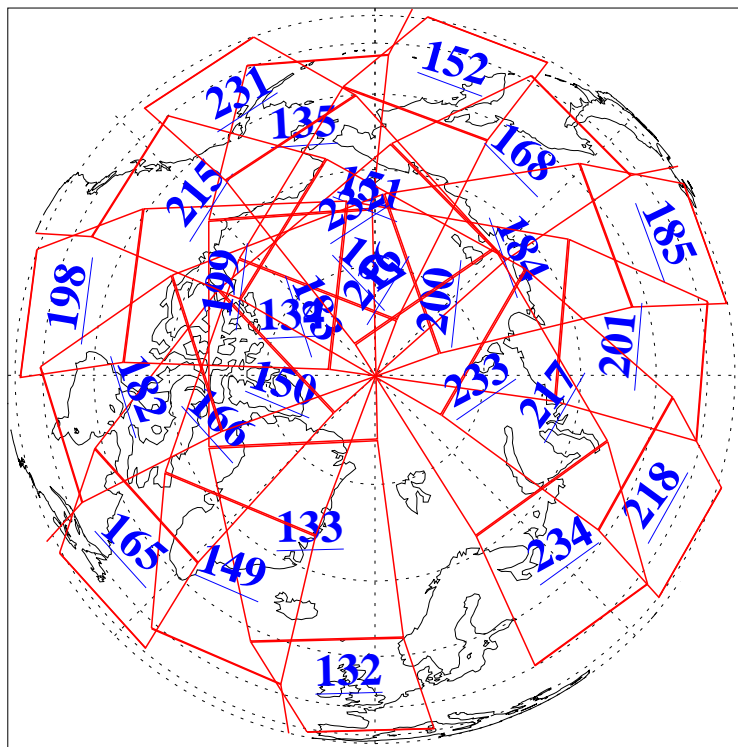

L1B Availability  
AMSU Granules: 240  
HSB Granules: 0  
AIRS Granules: 240

4 Jun 2016  
DoY 156  
Aqua Day 5145  
Granules: 1 to 120

Granules: 121 to 240

Legend: AMSU Available, HSB Available, AIRS Available

L1B Availability  
AMSU Granules: 240  
HSB Granules: 0  
AIRS Granules: 240

4 Jun 2016  
DoY 156  
Aqua Day 5145

Ascending Granules

Descending Granules

Legend: AMSU Available, HSB Available, AIRS Available

### Northern Hemisphere Granules