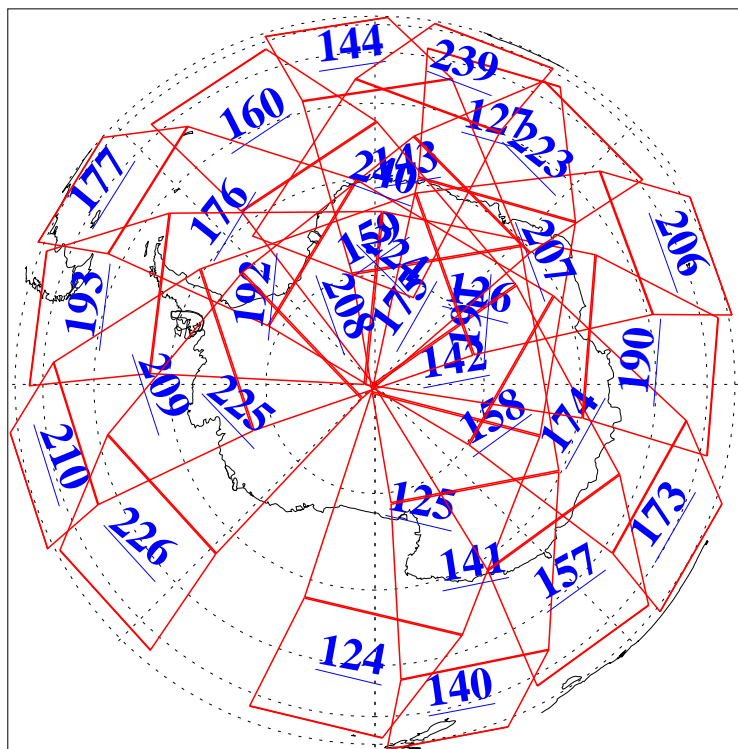

Legend: AMSU Available, HSB Available, AIRS Available