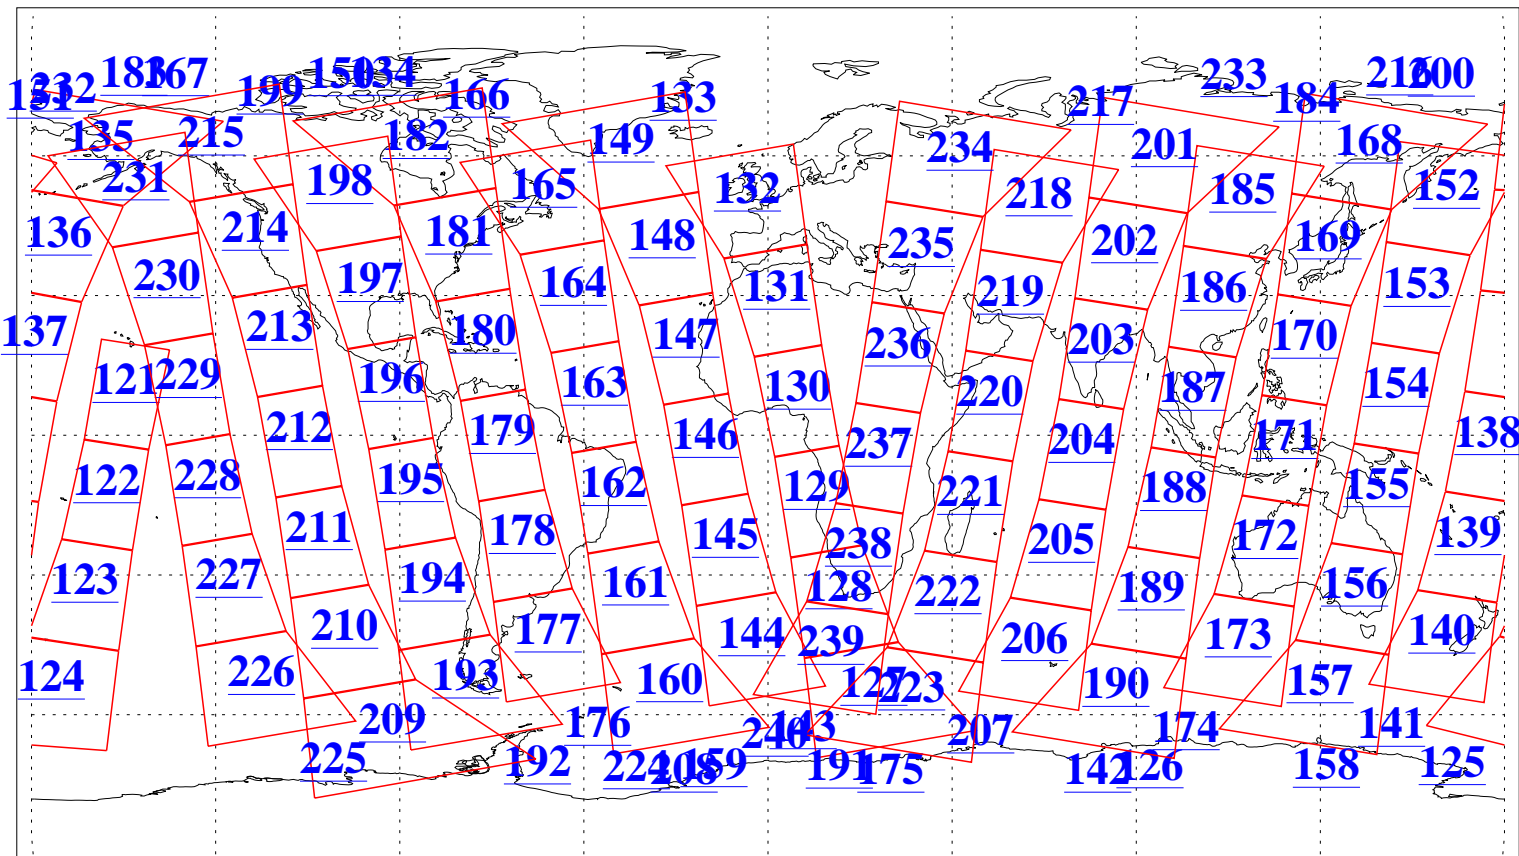

L1B Availability  
AMSU Granules: 240  
HSB Granules: 0  
AIRS Granules: 240

4 Jun 2016  
DoY 156  
Aqua Day 5145  
Granules: 1 to 120

Granules: 121 to 240

Legend: AMSU Available, HSB Available, AIRS Available

L1B Availability  
AMSU Granules: 240  
HSB Granules: 0  
AIRS Granules: 240

4 Jun 2016  
DoY 156  
Aqua Day 5145

Ascending Granules

Descending Granules

Legend: AMSU Available, HSB Available, AIRS Available