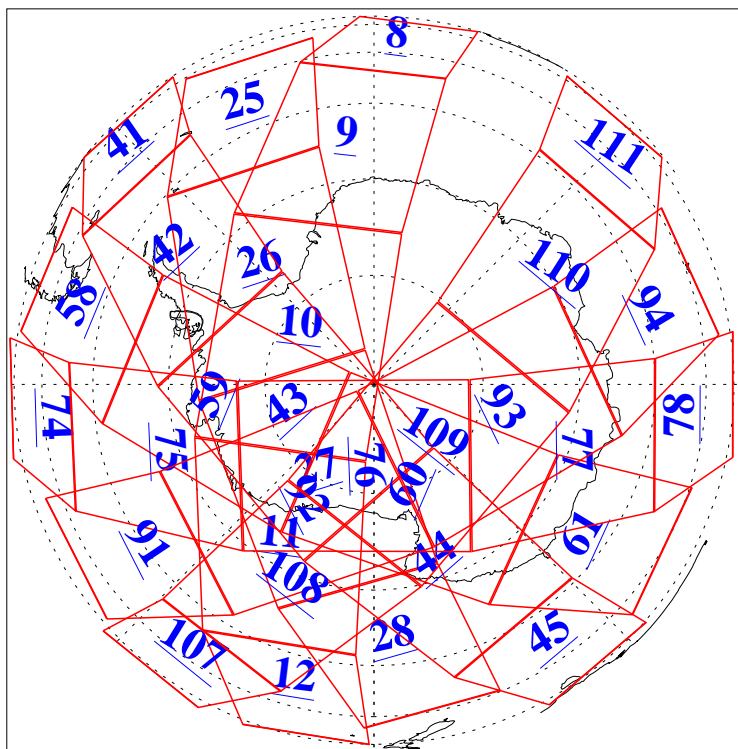

Legend: AMSU Available, HSB Available, AIRS Available