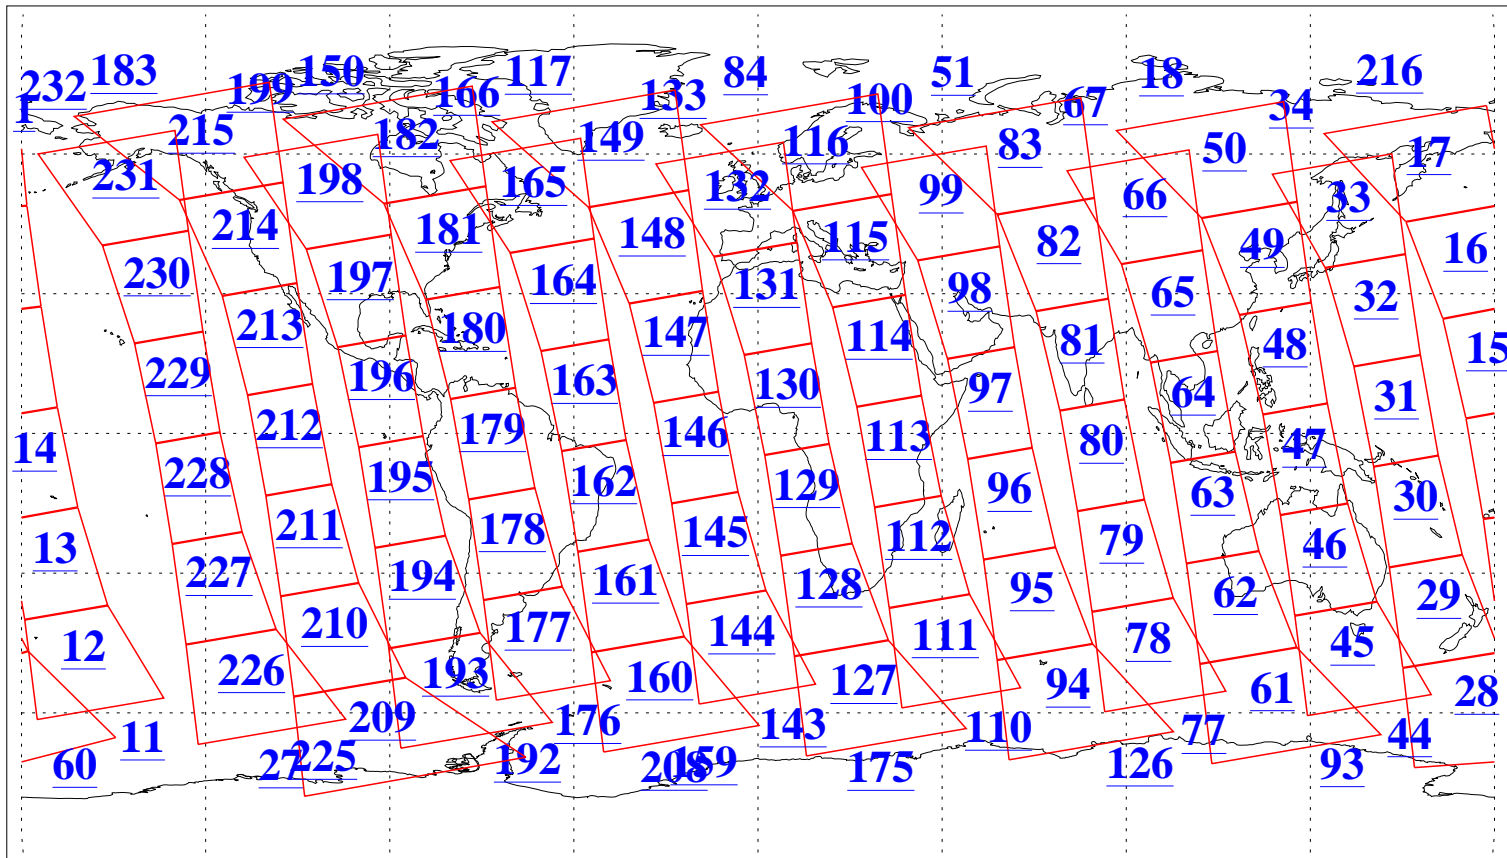

L1B Availability  
AMSU Granules: 240  
HSB Granules: 0  
AIRS Granules: 240

4 Jun 2016  
DoY 156  
Aqua Day 5145  
Granules: 1 to 120

Granules: 121 to 240

Legend: AMSU Available, HSB Available, AIRS Available

L1B Availability  
AMSU Granules: 240  
HSB Granules: 0  
AIRS Granules: 240

4 Jun 2016  
DoY 156  
Aqua Day 5145

Ascending Granules

Descending Granules

Legend: AMSU Available, HSB Available, AIRS Available