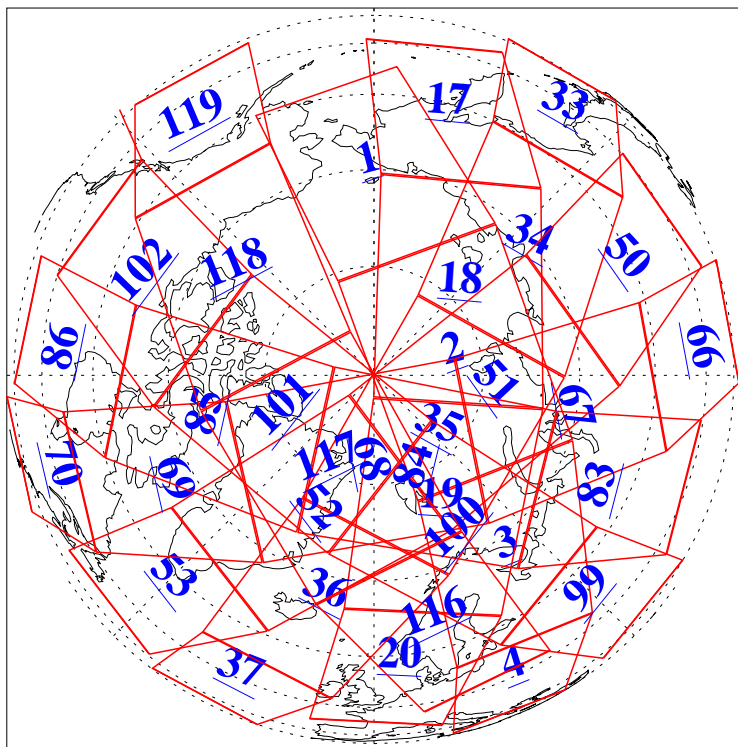

L1B Availability  
AMSU Granules: 240  
HSB Granules: 0  
AIRS Granules: 240

4 Jun 2016  
DoY 156  
Aqua Day 5145  
Granules: 1 to 120

Granules: 121 to 240

Legend: AMSU Available, HSB Available, AIRS Available

L1B Availability  
AMSU Granules: 240  
HSB Granules: 0  
AIRS Granules: 240

4 Jun 2016  
DoY 156  
Aqua Day 5145

Ascending Granules

Descending Granules

Legend: AMSU Available, HSB Available, AIRS Available

### Northern Hemisphere Granules