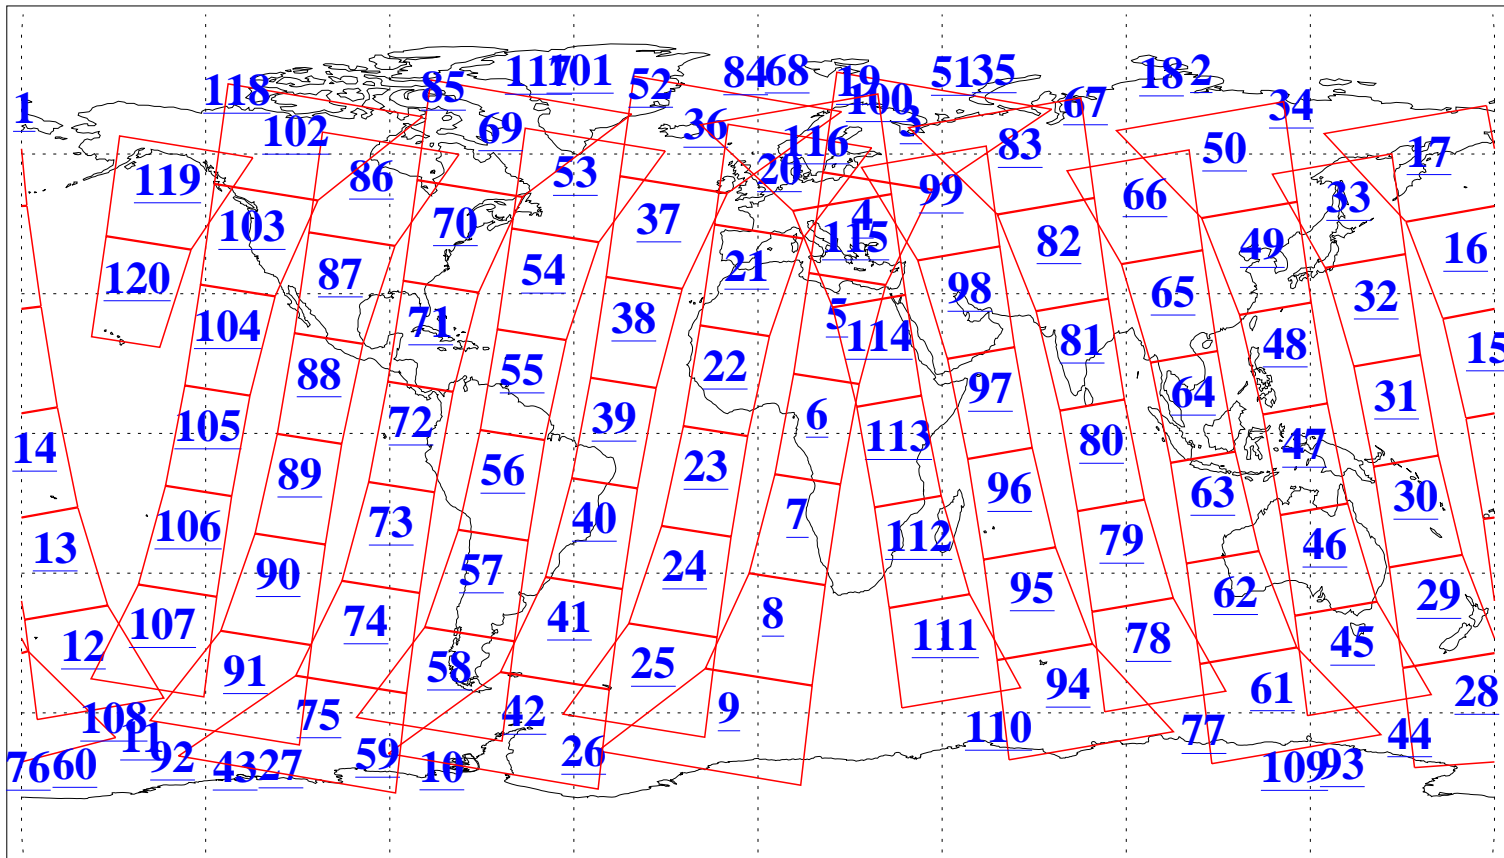

L1B Availability  
AMSU Granules: 240  
HSB Granules: 0  
AIRS Granules: 240

4 Jun 2016  
DoY 156  
Aqua Day 5145  
Granules: 1 to 120

Granules: 121 to 240

Legend: AMSU Available, HSB Available, AIRS Available

L1B Availability  
AMSU Granules: 240  
HSB Granules: 0  
AIRS Granules: 240

4 Jun 2016  
DoY 156  
Aqua Day 5145

Ascending Granules

Descending Granules

Legend: AMSU Available, HSB Available, AIRS Available