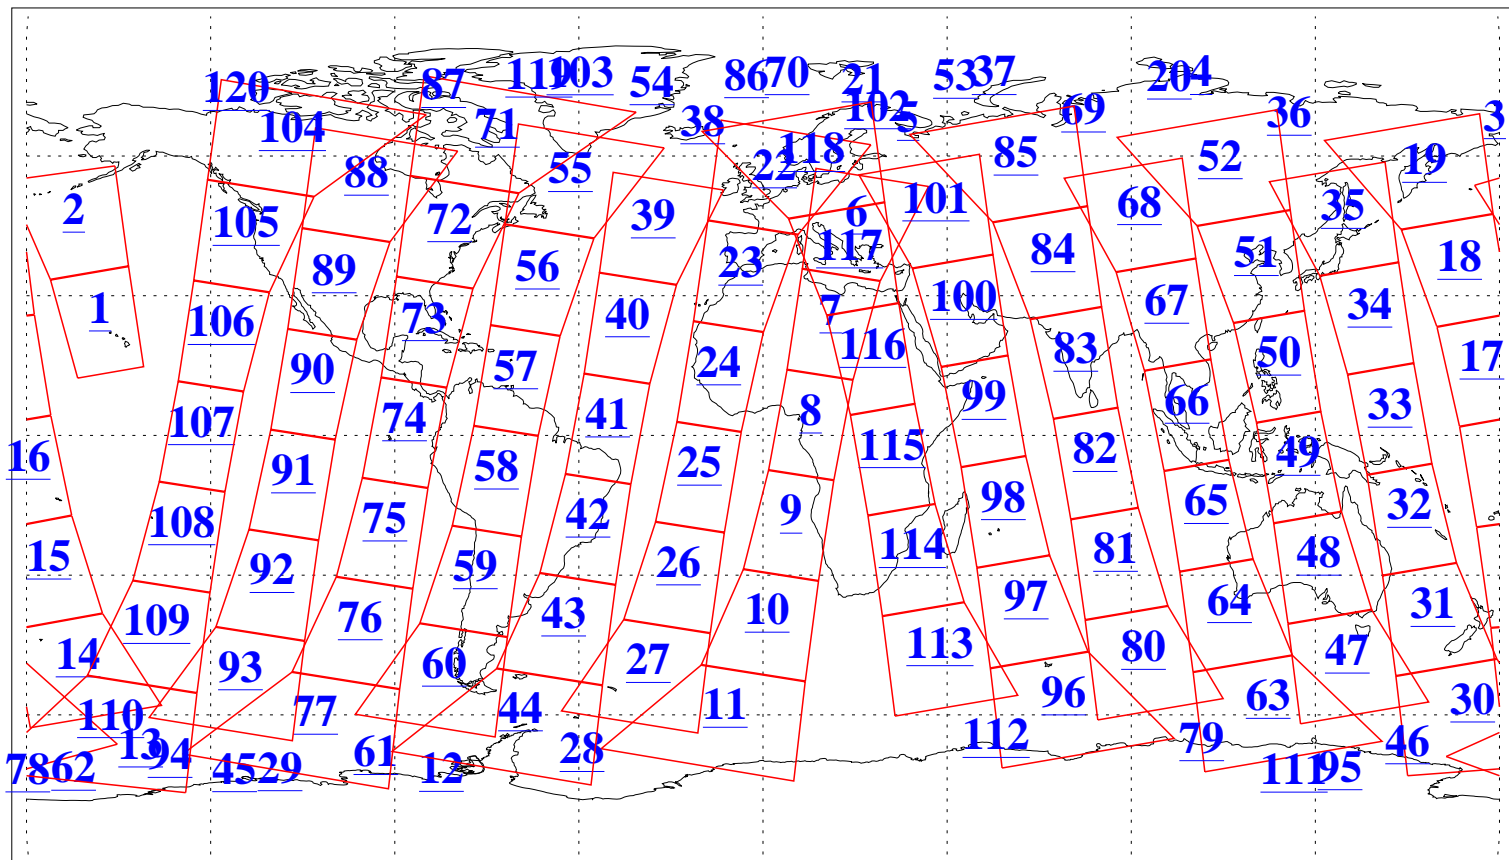

L1B Availability
AMSU Granules: 240
HSB Granules: 0
AIRS Granules: 240

2 Jun 2016
DoY 154
Aqua Day 5143
Granules: 1 to 120

Granules: 121 to 240

Legend: AMSU Available, HSB Available, AIRS Available

L1B Availability
AMSU Granules: 240
HSB Granules: 0
AIRS Granules: 240

2 Jun 2016
DoY 154
Aqua Day 5143
Ascending Granules

Descending Granules

Legend: AMSU Available, HSB Available, AIRS Available

L1B Availability
AMSU Granules: 240
HSB Granules: 0
AIRS Granules: 240

2 Jun 2016
DoY 154
Aqua Day 5143

Northern Hemisphere Granules

Southern Hemisphere Granules

Legend: AMSU Available, HSB Available, AIRS Available