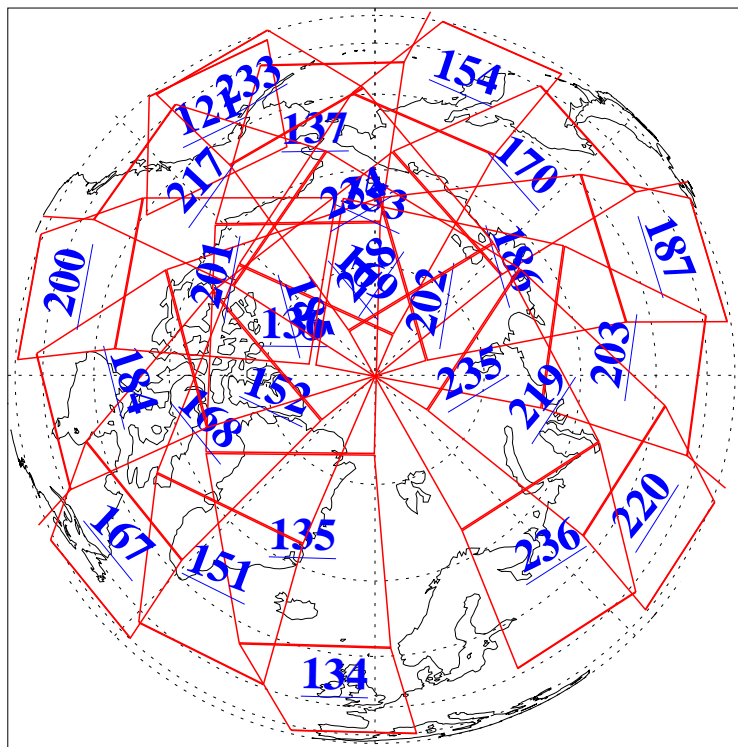

L1B Availability
AMSU Granules: 240
HSB Granules: 0
AIRS Granules: 240

2 Jun 2016
DoY 154
Aqua Day 5143
Granules: 1 to 120

Granules: 121 to 240

Legend: AMSU Available, HSB Available, AIRS Available

L1B Availability
AMSU Granules: 240
HSB Granules: 0
AIRS Granules: 240

2 Jun 2016
DoY 154
Aqua Day 5143
Ascending Granules

Descending Granules

Legend: AMSU Available, HSB Available, AIRS Available

L1B Availability
AMSU Granules: 240
HSB Granules: 0
AIRS Granules: 240

2 Jun 2016
DoY 154
Aqua Day 5143

Northern Hemisphere Granules

Southern Hemisphere Granules

Legend: AMSU Available, HSB Available, AIRS Available