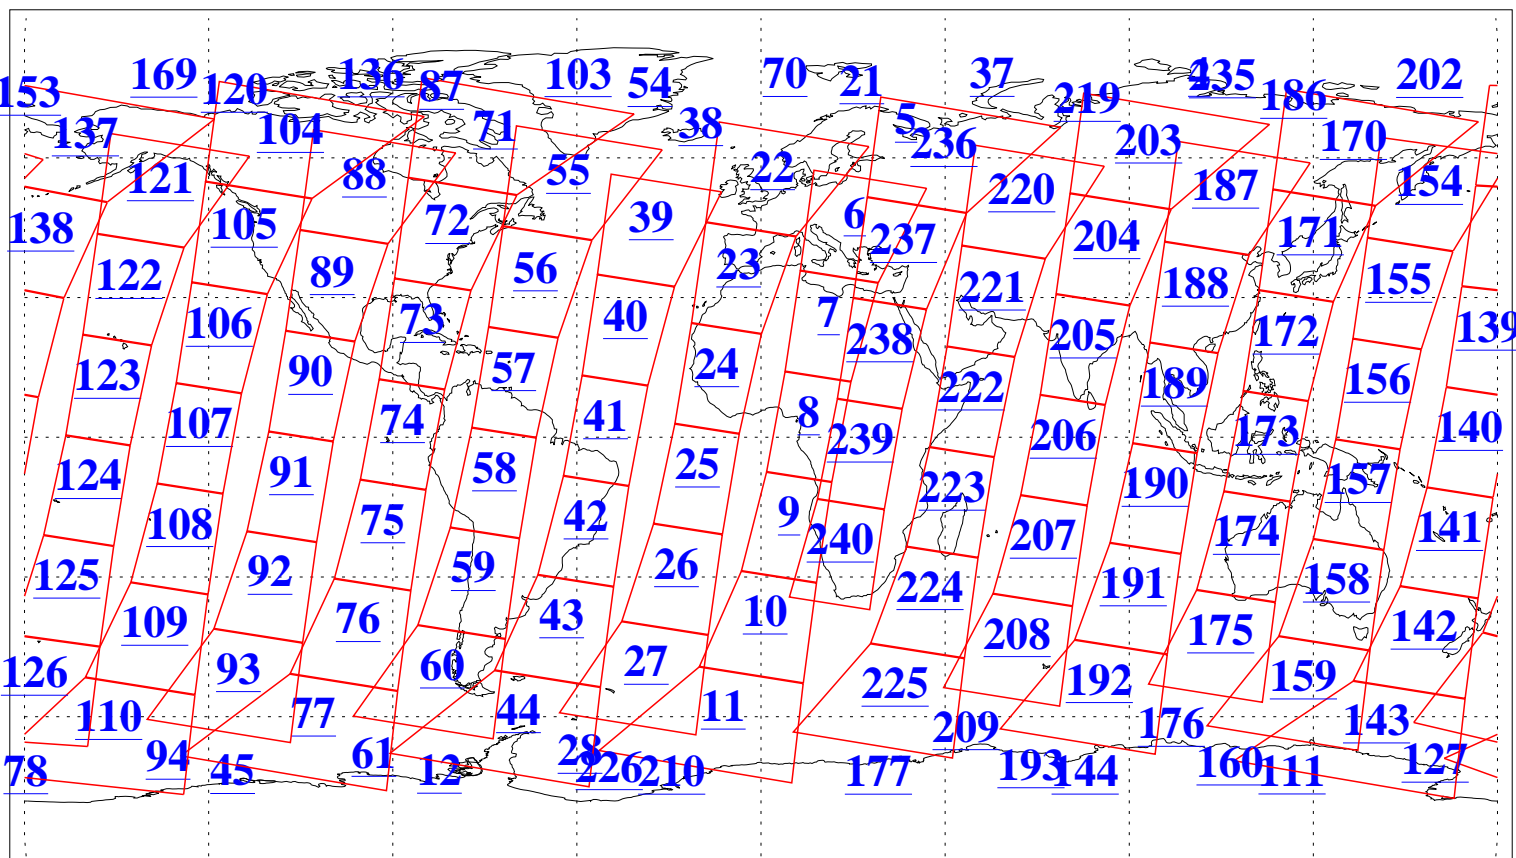

L1B Availability
AMSU Granules: 240
HSB Granules: 0
AIRS Granules: 240

2 Jun 2016
DoY 154
Aqua Day 5143
Granules: 1 to 120

Granules: 121 to 240

Legend: AMSU Available, HSB Available, AIRS Available

L1B Availability
AMSU Granules: 240
HSB Granules: 0
AIRS Granules: 240

2 Jun 2016
DoY 154
Aqua Day 5143
Ascending Granules

Descending Granules

Legend: AMSU Available, HSB Available, AIRS Available

L1B Availability
AMSU Granules: 240
HSB Granules: 0
AIRS Granules: 240

2 Jun 2016
DoY 154
Aqua Day 5143