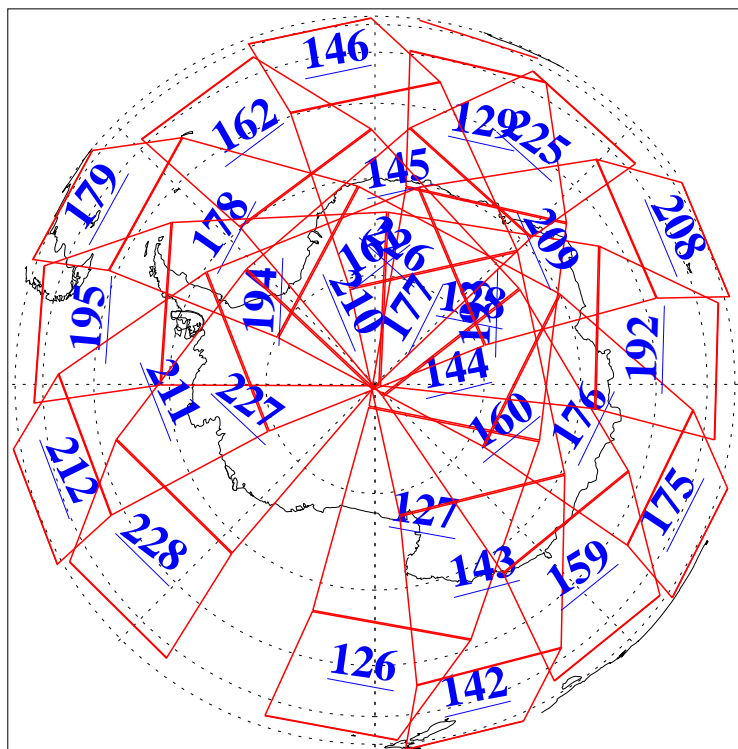

2 Jun 2016
DoY 154
Aqua Day 5143
Ascending Granules

Descending Granules

Legend: AMSU Available, HSB Available, AIRS Available

L1B Availability
AMSU Granules: 240
HSB Granules: 0
AIRS Granules: 240

2 Jun 2016
DoY 154
Aqua Day 5143

Northern Hemisphere Granules

Southern Hemisphere Granules

Legend: AMSU Available, HSB Available, AIRS Available