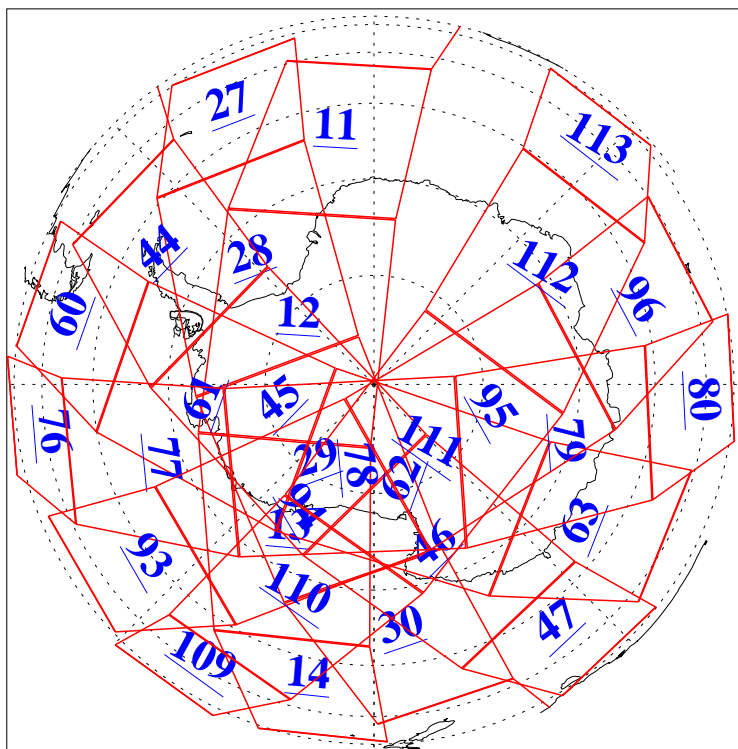

L1B Availability
AMSU Granules: 240
HSB Granules: 0
AIRS Granules: 240

2 Jun 2016
DoY 154
Aqua Day 5143
Granules: 1 to 120

Granules: 121 to 240

Legend: AMSU Available, HSB Available, AIRS Available

L1B Availability
AMSU Granules: 240
HSB Granules: 0
AIRS Granules: 240

2 Jun 2016
DoY 154
Aqua Day 5143
Ascending Granules

Descending Granules

Legend: AMSU Available, HSB Available, AIRS Available

L1B Availability
AMSU Granules: 240
HSB Granules: 0
AIRS Granules: 240

2 Jun 2016
DoY 154
Aqua Day 5143

Northern Hemisphere Granules

Southern Hemisphere Granules

Legend: AMSU Available, HSB Available, AIRS Available