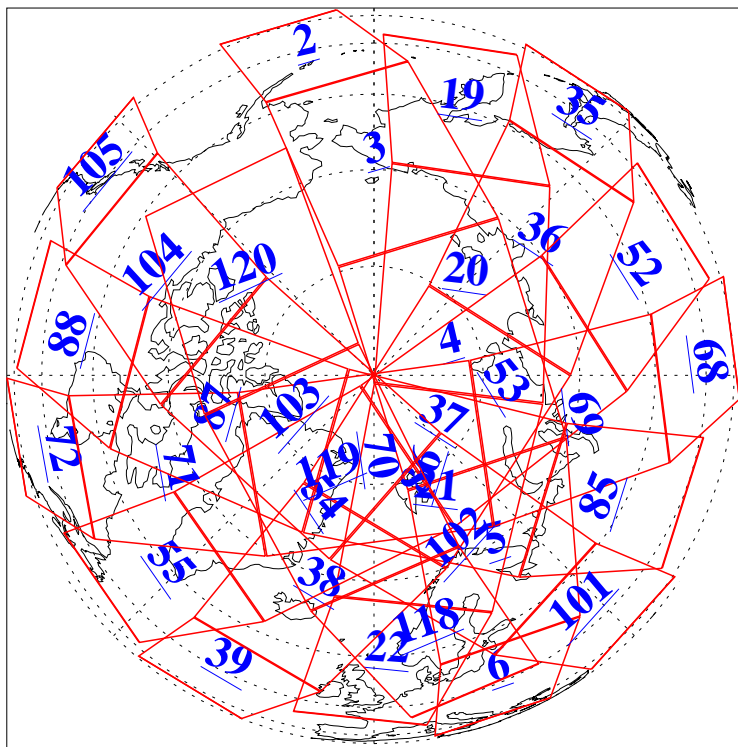

L1B Availability
AMSU Granules: 240
HSB Granules: 0
AIRS Granules: 240

2 Jun 2016
DoY 154
Aqua Day 5143
Granules: 1 to 120

Granules: 121 to 240

Legend: AMSU Available, HSB Available, AIRS Available

L1B Availability
AMSU Granules: 240
HSB Granules: 0
AIRS Granules: 240

2 Jun 2016
DoY 154
Aqua Day 5143
Ascending Granules

Descending Granules

Legend: AMSU Available, HSB Available, AIRS Available

L1B Availability
AMSU Granules: 240
HSB Granules: 0
AIRS Granules: 240

2 Jun 2016
DoY 154
Aqua Day 5143

Northern Hemisphere Granules

Southern Hemisphere Granules

Legend: AMSU Available, HSB Available, AIRS Available