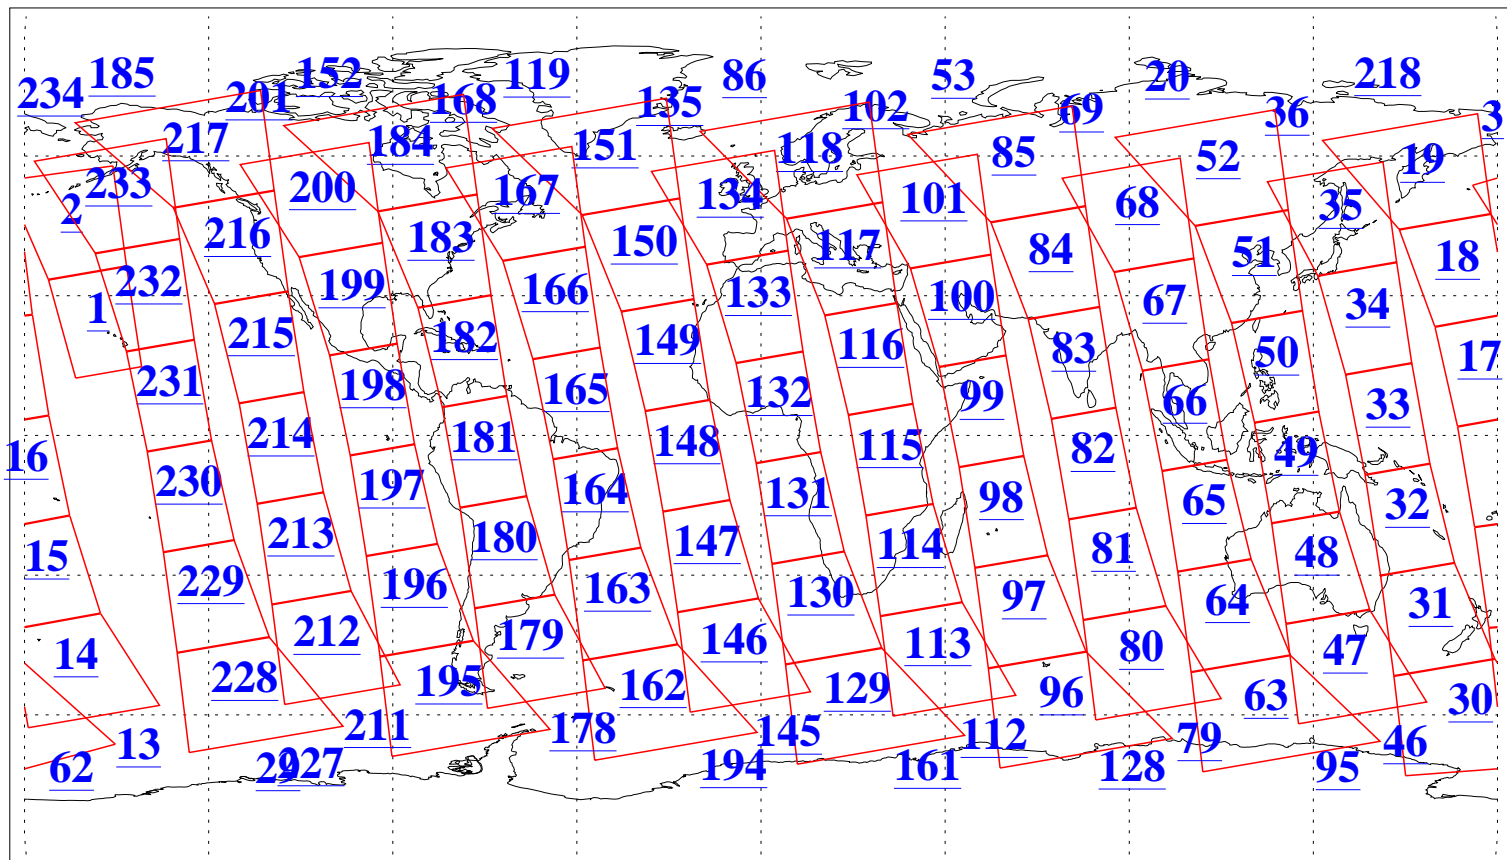

L1B Availability
AMSU Granules: 240
HSB Granules: 0
AIRS Granules: 240

2 Jun 2016
DoY 154
Aqua Day 5143
Granules: 1 to 120

Granules: 121 to 240

Legend: AMSU Available, HSB Available, AIRS Available

L1B Availability
AMSU Granules: 240
HSB Granules: 0
AIRS Granules: 240

2 Jun 2016
DoY 154
Aqua Day 5143
Ascending Granules

Descending Granules

Legend: AMSU Available, HSB Available, AIRS Available

L1B Availability
AMSU Granules: 240
HSB Granules: 0
AIRS Granules: 240

2 Jun 2016
DoY 154
Aqua Day 5143

Northern Hemisphere Granules

Southern Hemisphere Granules

Legend: AMSU Available, HSB Available, AIRS Available