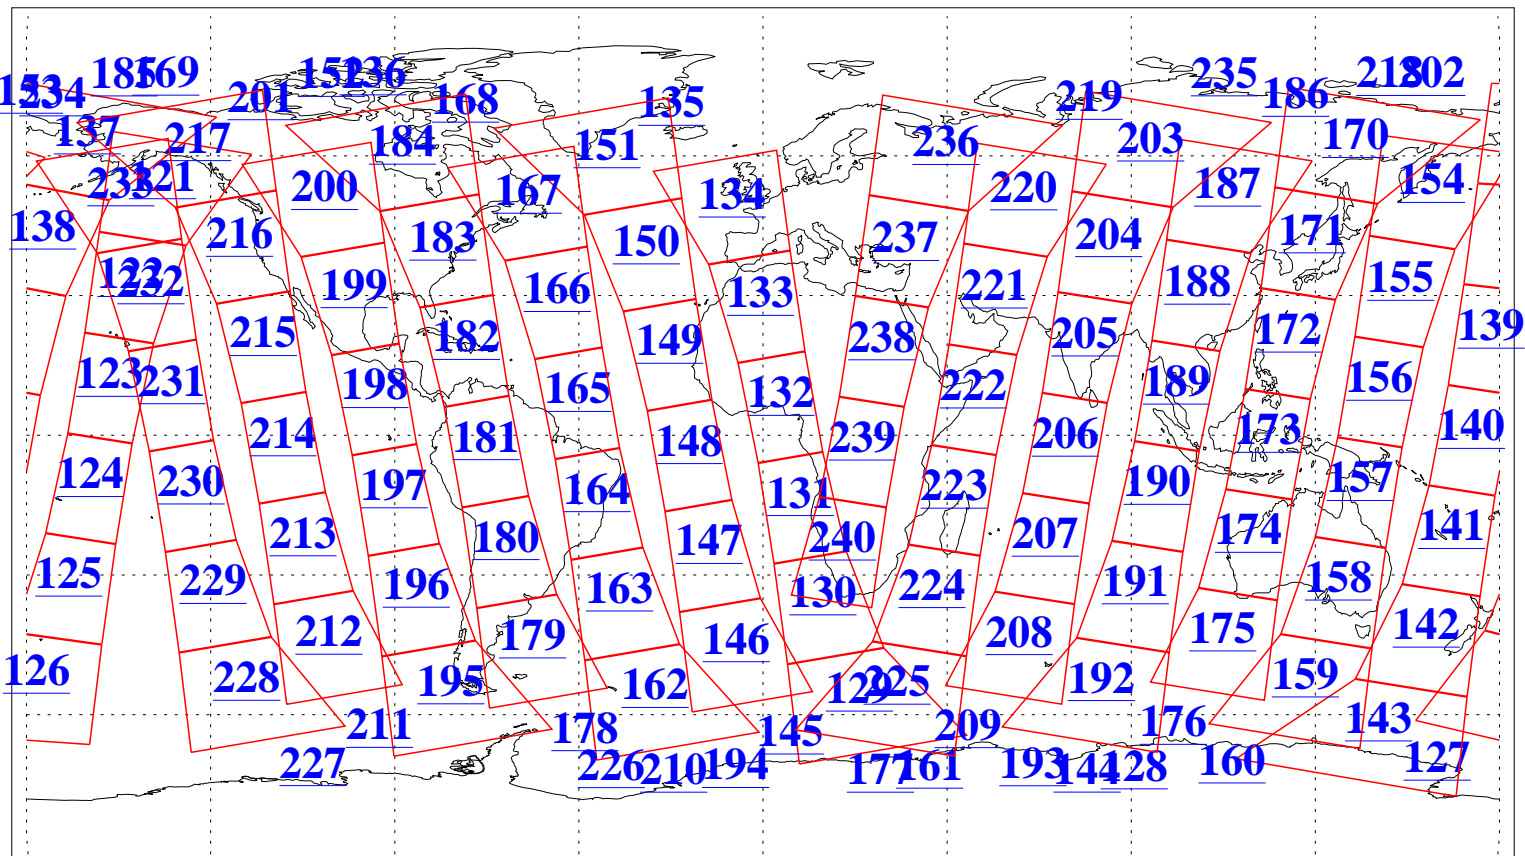

L1B Availability
AMSU Granules: 240
HSB Granules: 0
AIRS Granules: 240

2 Jun 2016
DoY 154
Aqua Day 5143
Granules: 1 to 120

Granules: 121 to 240

Legend: AMSU Available, HSB Available, AIRS Available

L1B Availability
AMSU Granules: 240
HSB Granules: 0
AIRS Granules: 240

2 Jun 2016
DoY 154
Aqua Day 5143
Ascending Granules

Descending Granules

Legend: AMSU Available, HSB Available, AIRS Available

L1B Availability
AMSU Granules: 240
HSB Granules: 0
AIRS Granules: 240

2 Jun 2016
DoY 154
Aqua Day 5143

Northern Hemisphere Granules

Southern Hemisphere Granules

Legend: AMSU Available, HSB Available, AIRS Available