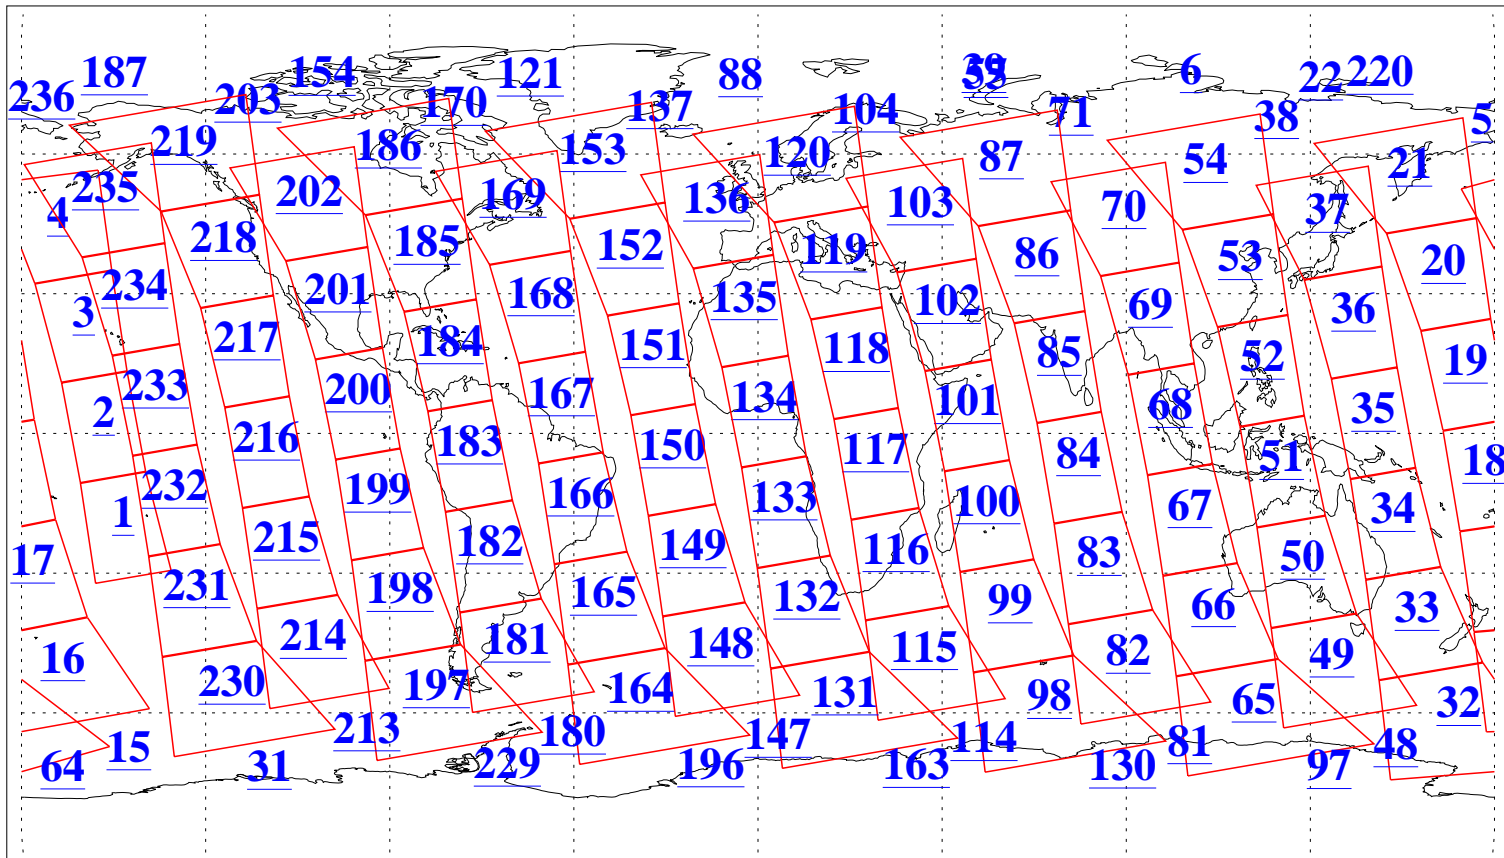

L1B Availability
AMSU Granules: 240
HSB Granules: 0
AIRS Granules: 240

31 May 2016
DoY 152
Aqua Day 5141
Granules: 1 to 120

Granules: 121 to 240

Legend: AMSU Available, HSB Available, AIRS Available

L1B Availability
AMSU Granules: 240
HSB Granules: 0
AIRS Granules: 240

31 May 2016
DoY 152
Aqua Day 5141
Ascending Granules

Descending Granules

Legend: AMSU Available, HSB Available, AIRS Available

L1B Availability
 AMSU Granules: 240
 HSB Granules: 0
 AIRS Granules: 240

31 May 2016
 DoY 152
 Aqua Day 5141

Northern Hemisphere Granules

Southern Hemisphere Granules

Legend: AMSU Available, HSB Available, AIRS Available