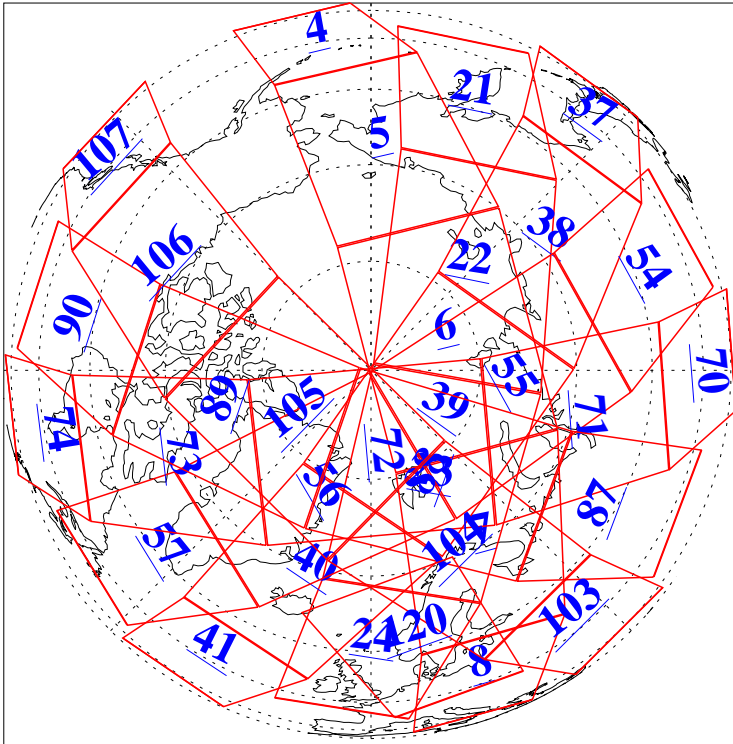

L1B Availability
AMSU Granules: 240
HSB Granules: 0
AIRS Granules: 240

31 May 2016
DoY 152
Aqua Day 5141
Granules: 1 to 120

Granules: 121 to 240

Legend: AMSU Available, HSB Available, AIRS Available

L1B Availability
AMSU Granules: 240
HSB Granules: 0
AIRS Granules: 240

31 May 2016
DoY 152
Aqua Day 5141
Ascending Granules

Descending Granules

Legend: AMSU Available, HSB Available, AIRS Available

L1B Availability
 AMSU Granules: 240
 HSB Granules: 0
 AIRS Granules: 240

31 May 2016
 DoY 152
 Aqua Day 5141

Northern Hemisphere Granules

Southern Hemisphere Granules

Legend: AMSU Available, HSB Available, AIRS Available