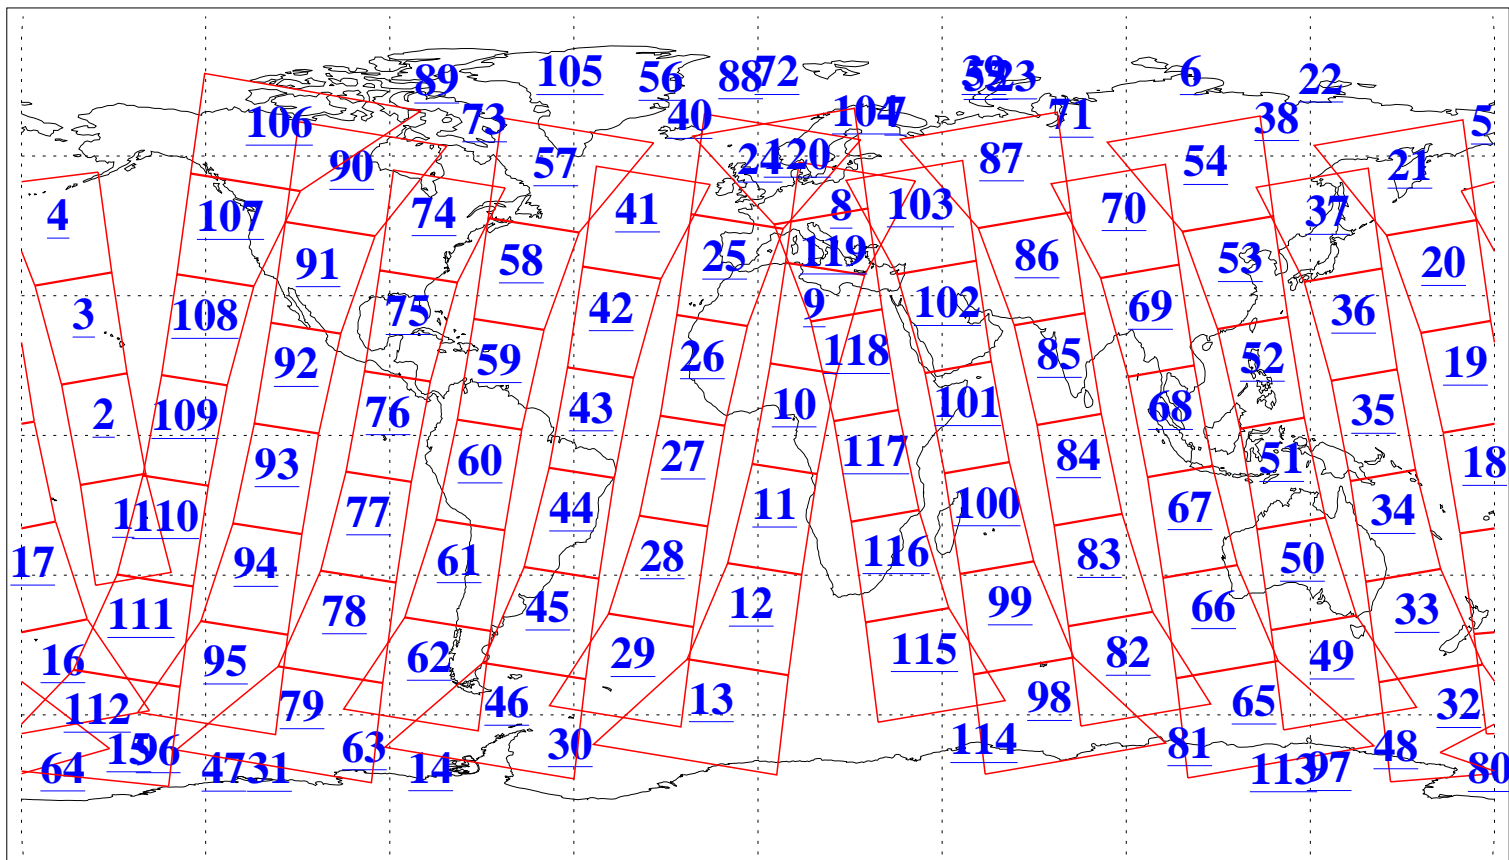

L1B Availability
AMSU Granules: 240
HSB Granules: 0
AIRS Granules: 240

31 May 2016
DoY 152
Aqua Day 5141
Granules: 1 to 120

Granules: 121 to 240

Legend: AMSU Available, HSB Available, AIRS Available

L1B Availability
AMSU Granules: 240
HSB Granules: 0
AIRS Granules: 240

31 May 2016
DoY 152
Aqua Day 5141
Ascending Granules

Descending Granules

Legend: AMSU Available, HSB Available, AIRS Available

L1B Availability
 AMSU Granules: 240
 HSB Granules: 0
 AIRS Granules: 240

31 May 2016
 DoY 152
 Aqua Day 5141

Northern Hemisphere Granules

Southern Hemisphere Granules

Legend: AMSU Available, HSB Available, AIRS Available