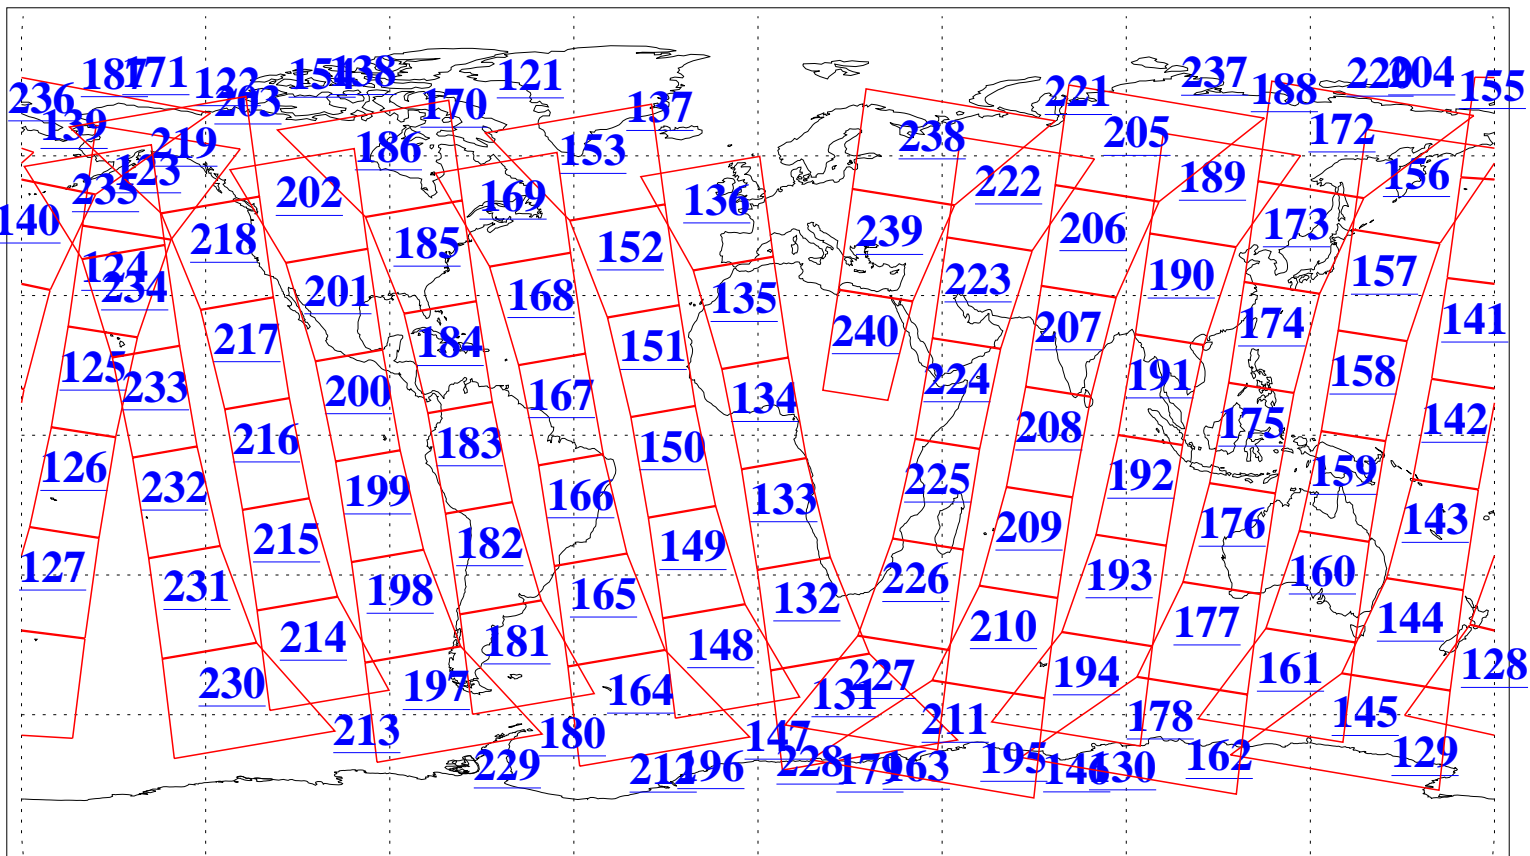

L1B Availability
AMSU Granules: 240
HSB Granules: 0
AIRS Granules: 240

31 May 2016
DoY 152
Aqua Day 5141
Granules: 1 to 120

Granules: 121 to 240

Legend: AMSU Available, HSB Available, AIRS Available

L1B Availability
AMSU Granules: 240
HSB Granules: 0
AIRS Granules: 240

31 May 2016
DoY 152
Aqua Day 5141
Ascending Granules

Descending Granules

Legend: AMSU Available, HSB Available, AIRS Available

L1B Availability
 AMSU Granules: 240
 HSB Granules: 0
 AIRS Granules: 240

31 May 2016
 DoY 152
 Aqua Day 5141

Northern Hemisphere Granules

Southern Hemisphere Granules

Legend: AMSU Available, HSB Available, AIRS Available