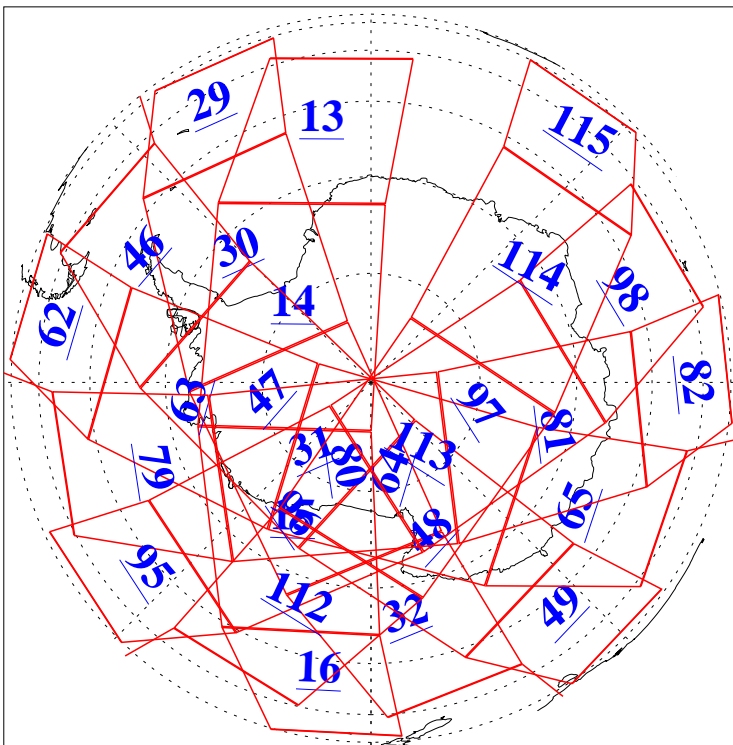

L1B Availability
AMSU Granules: 240
HSB Granules: 0
AIRS Granules: 240

31 May 2016
DoY 152
Aqua Day 5141
Granules: 1 to 120

Granules: 121 to 240

Legend: AMSU Available, HSB Available, AIRS Available

L1B Availability
AMSU Granules: 240
HSB Granules: 0
AIRS Granules: 240

31 May 2016
DoY 152
Aqua Day 5141
Ascending Granules

Descending Granules

Legend: AMSU Available, HSB Available, AIRS Available

L1B Availability
 AMSU Granules: 240
 HSB Granules: 0
 AIRS Granules: 240

31 May 2016
 DoY 152
 Aqua Day 5141

Northern Hemisphere Granules

Southern Hemisphere Granules

Legend: AMSU Available, HSB Available, AIRS Available