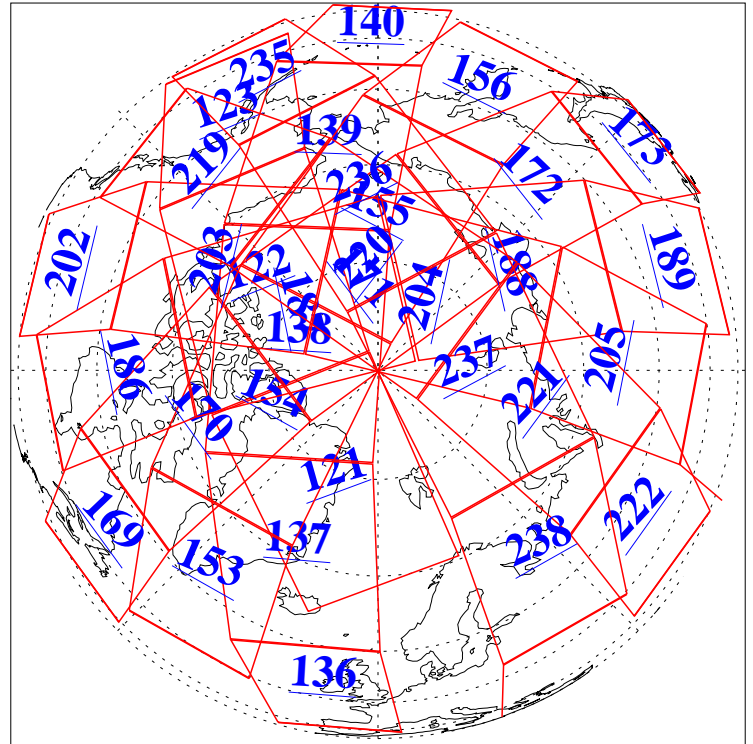

31 May 2016
DoY 152
Aqua Day 5141
Ascending Granules

Descending Granules

Legend: AMSU Available, HSB Available, AIRS Available

L1B Availability
 AMSU Granules: 240
 HSB Granules: 0
 AIRS Granules: 240

31 May 2016
 DoY 152
 Aqua Day 5141

Northern Hemisphere Granules

Southern Hemisphere Granules

Legend: AMSU Available, HSB Available, AIRS Available