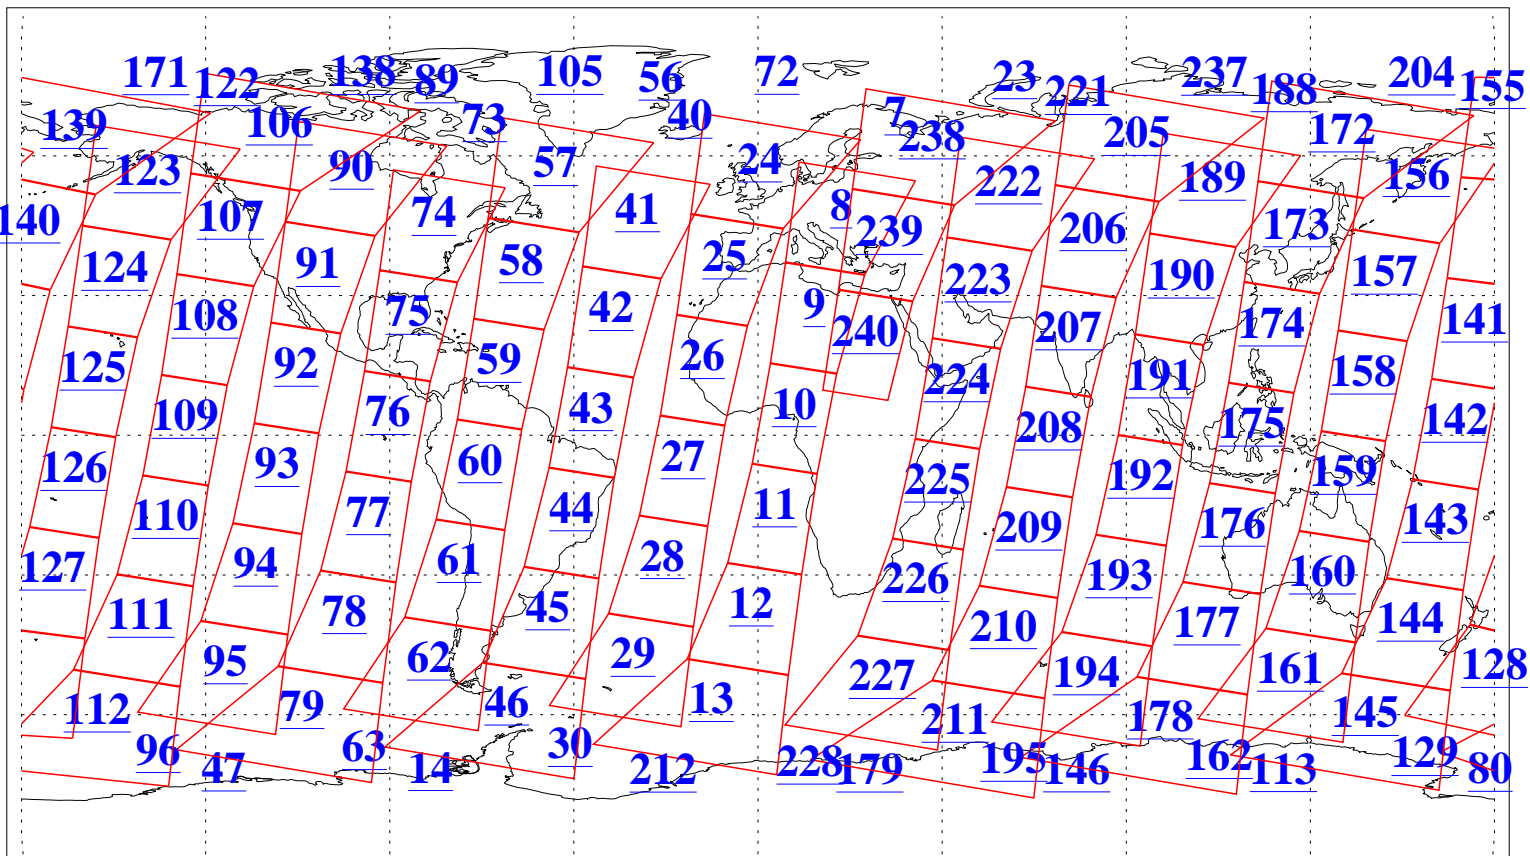

L1B Availability
AMSU Granules: 240
HSB Granules: 0
AIRS Granules: 240

31 May 2016
DoY 152
Aqua Day 5141
Granules: 1 to 120

Granules: 121 to 240

Legend: AMSU Available, HSB Available, AIRS Available

L1B Availability
AMSU Granules: 240
HSB Granules: 0
AIRS Granules: 240

31 May 2016
DoY 152
Aqua Day 5141
Ascending Granules

Descending Granules

Legend: AMSU Available, HSB Available, AIRS Available

L1B Availability
 AMSU Granules: 240
 HSB Granules: 0
 AIRS Granules: 240

31 May 2016
 DoY 152
 Aqua Day 5141

Northern Hemisphere Granules

Southern Hemisphere Granules

Legend: AMSU Available, HSB Available, AIRS Available