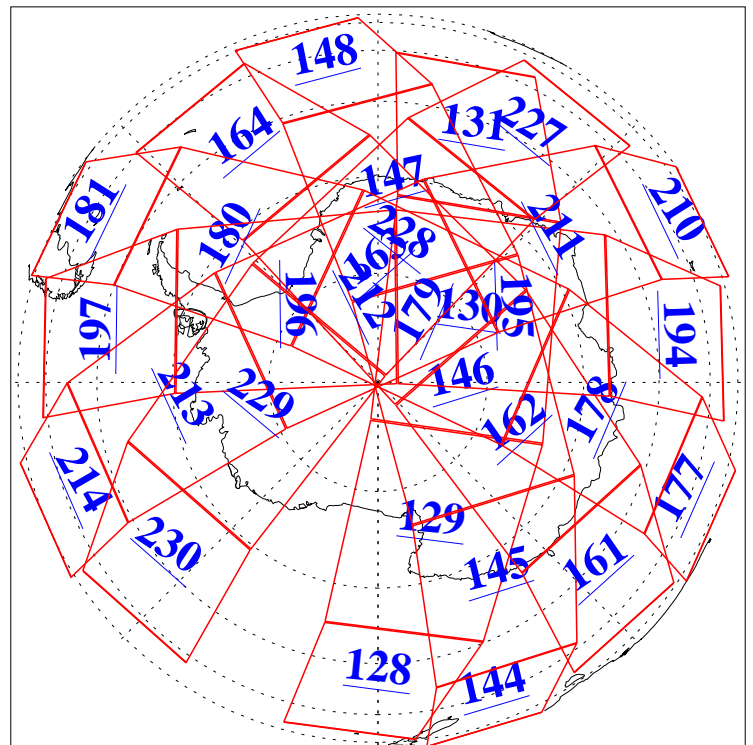

Legend: AMSU Available, HSB Available, AIRS Available