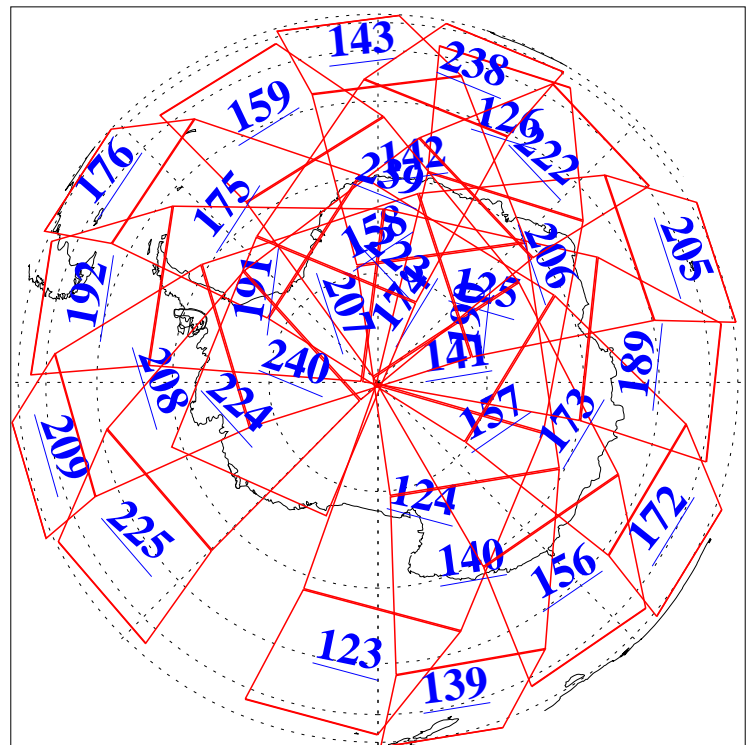

L1B Availability
AMSU Granules: 240
HSB Granules: 0
AIRS Granules: 240

28 May 2016
DoY 149
Aqua Day 5138
Granules: 1 to 120

Granules: 121 to 240

Legend: AMSU Available, HSB Available, AIRS Available

L1B Availability
AMSU Granules: 240
HSB Granules: 0
AIRS Granules: 240

28 May 2016
DoY 149
Aqua Day 5138
Ascending Granules

Descending Granules

Legend: AMSU Available, HSB Available, AIRS Available

L1B Availability
 AMSU Granules: 240
 HSB Granules: 0
 AIRS Granules: 240

28 May 2016
 DoY 149
 Aqua Day 5138

Northern Hemisphere Granules

Southern Hemisphere Granules

Legend: AMSU Available, HSB Available, AIRS Available