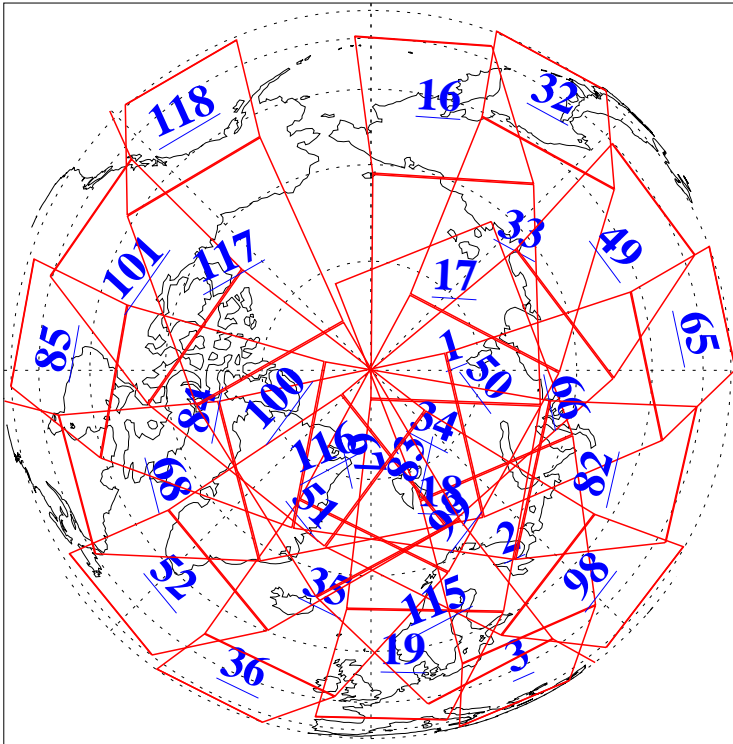

L1B Availability
AMSU Granules: 240
HSB Granules: 0
AIRS Granules: 240

28 May 2016
DoY 149
Aqua Day 5138
Granules: 1 to 120

Granules: 121 to 240

Legend: AMSU Available, HSB Available, AIRS Available

L1B Availability
AMSU Granules: 240
HSB Granules: 0
AIRS Granules: 240

28 May 2016
DoY 149
Aqua Day 5138
Ascending Granules

Descending Granules

Legend: AMSU Available, HSB Available, AIRS Available

L1B Availability
 AMSU Granules: 240
 HSB Granules: 0
 AIRS Granules: 240

28 May 2016
 DoY 149
 Aqua Day 5138

Northern Hemisphere Granules

Southern Hemisphere Granules

Legend: AMSU Available, HSB Available, AIRS Available