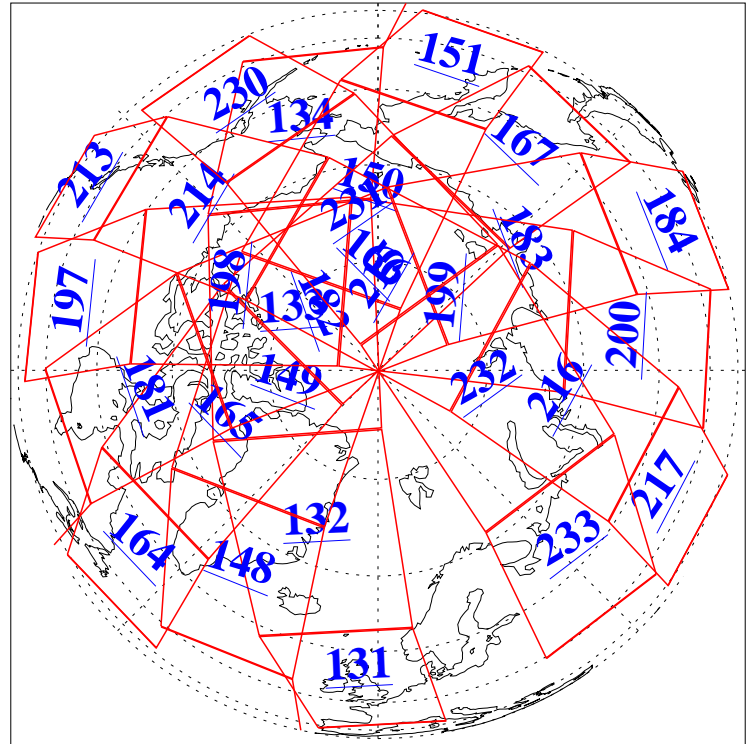

28 May 2016
DoY 149
Aqua Day 5138
Ascending Granules

Descending Granules

Legend: AMSU Available, HSB Available, AIRS Available

L1B Availability
 AMSU Granules: 240
 HSB Granules: 0
 AIRS Granules: 240

28 May 2016
 DoY 149
 Aqua Day 5138

Northern Hemisphere Granules

Southern Hemisphere Granules

Legend: AMSU Available, HSB Available, AIRS Available