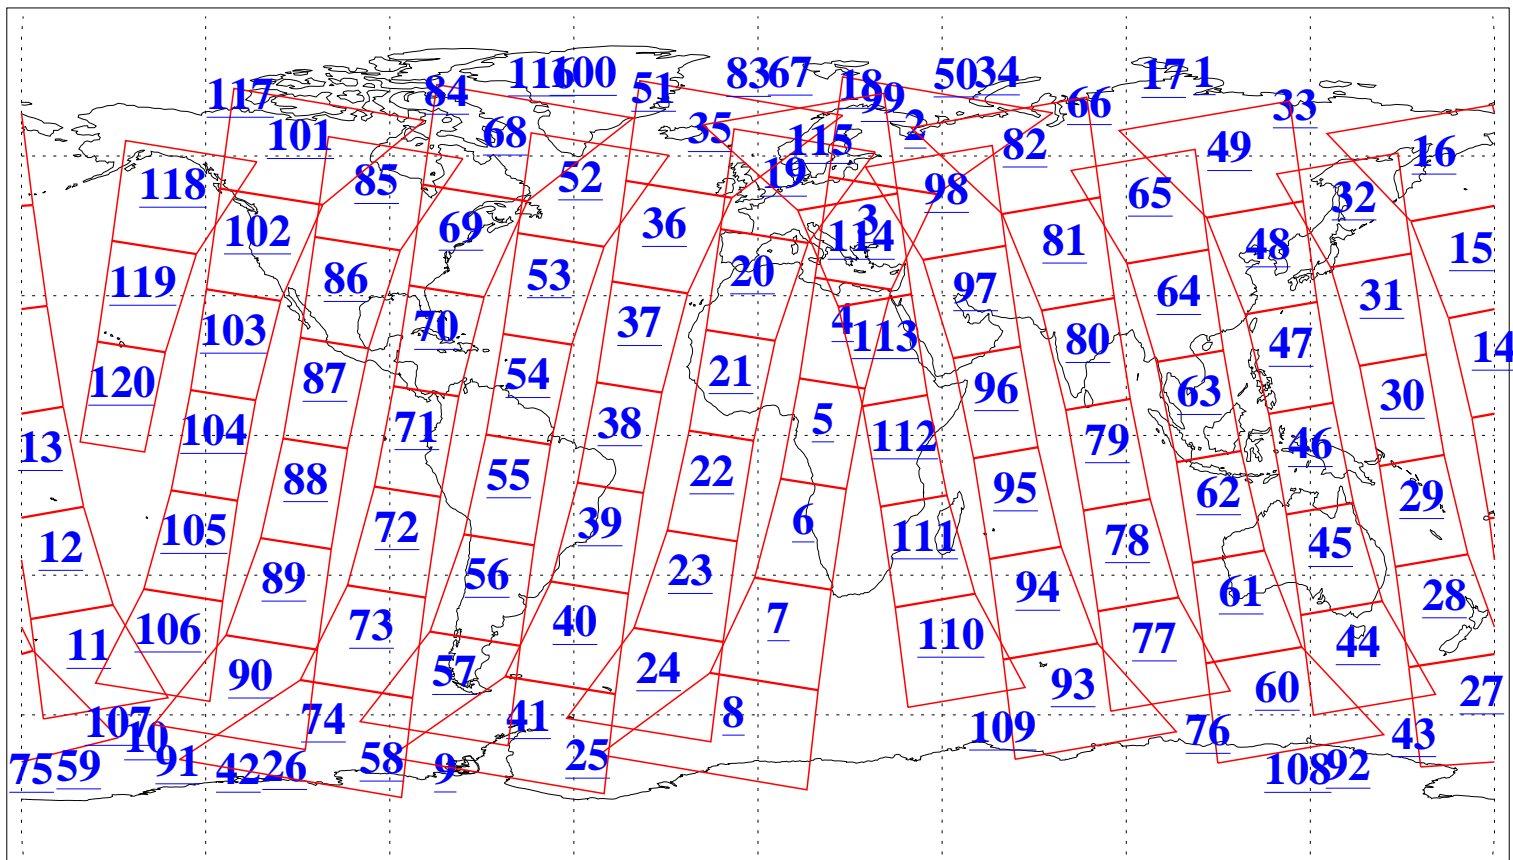

L1B Availability
AMSU Granules: 240
HSB Granules: 0
AIRS Granules: 240

28 May 2016
DoY 149
Aqua Day 5138
Granules: 1 to 120

Granules: 121 to 240

Legend: AMSU Available, HSB Available, AIRS Available

L1B Availability
AMSU Granules: 240
HSB Granules: 0
AIRS Granules: 240

28 May 2016
DoY 149
Aqua Day 5138
Ascending Granules

Descending Granules

Legend: AMSU Available, HSB Available, AIRS Available

L1B Availability
 AMSU Granules: 240
 HSB Granules: 0
 AIRS Granules: 240

28 May 2016
 DoY 149
 Aqua Day 5138

Northern Hemisphere Granules

Southern Hemisphere Granules

Legend: AMSU Available, HSB Available, AIRS Available