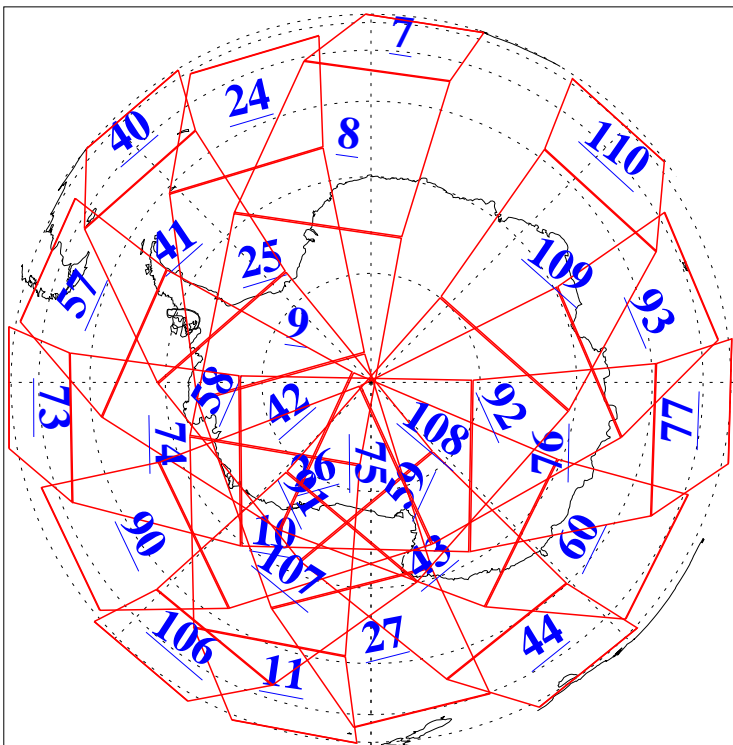

L1B Availability
AMSU Granules: 240
HSB Granules: 0
AIRS Granules: 240

28 May 2016
DoY 149
Aqua Day 5138
Granules: 1 to 120

Granules: 121 to 240

Legend: AMSU Available, HSB Available, AIRS Available

L1B Availability
AMSU Granules: 240
HSB Granules: 0
AIRS Granules: 240

28 May 2016
DoY 149
Aqua Day 5138
Ascending Granules

Descending Granules

Legend: AMSU Available, HSB Available, AIRS Available

L1B Availability
 AMSU Granules: 240
 HSB Granules: 0
 AIRS Granules: 240

28 May 2016
 DoY 149
 Aqua Day 5138

Northern Hemisphere Granules

Southern Hemisphere Granules

Legend: AMSU Available, HSB Available, AIRS Available