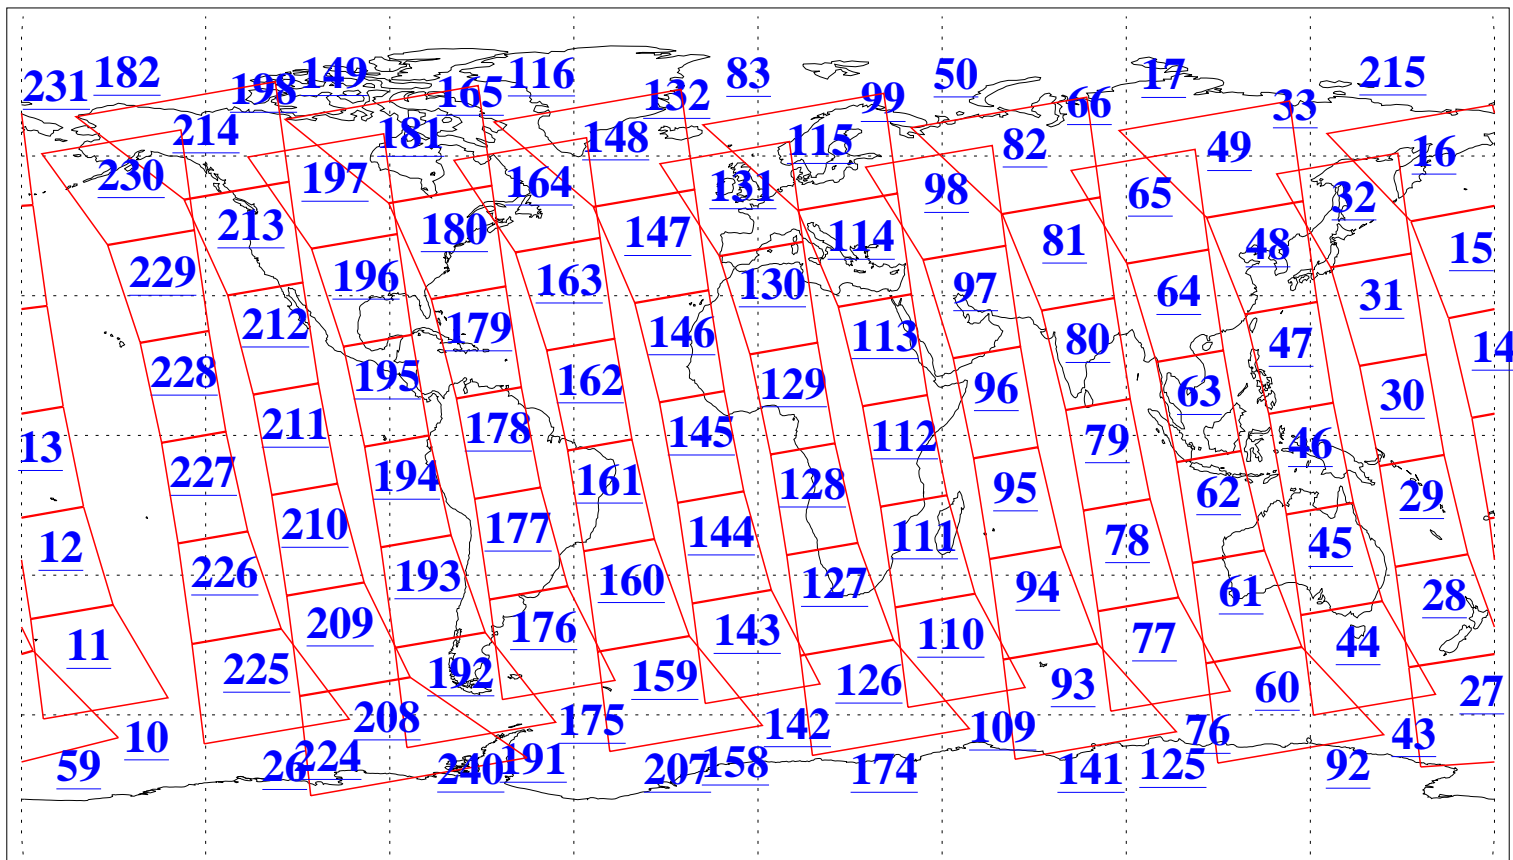

L1B Availability
AMSU Granules: 240
HSB Granules: 0
AIRS Granules: 240

28 May 2016
DoY 149
Aqua Day 5138
Granules: 1 to 120

Granules: 121 to 240

Legend: AMSU Available, HSB Available, AIRS Available

L1B Availability
AMSU Granules: 240
HSB Granules: 0
AIRS Granules: 240

28 May 2016
DoY 149
Aqua Day 5138
Ascending Granules

Descending Granules

Legend: AMSU Available, HSB Available, AIRS Available

L1B Availability
 AMSU Granules: 240
 HSB Granules: 0
 AIRS Granules: 240

28 May 2016
 DoY 149
 Aqua Day 5138

Northern Hemisphere Granules

Southern Hemisphere Granules

Legend: AMSU Available, HSB Available, AIRS Available