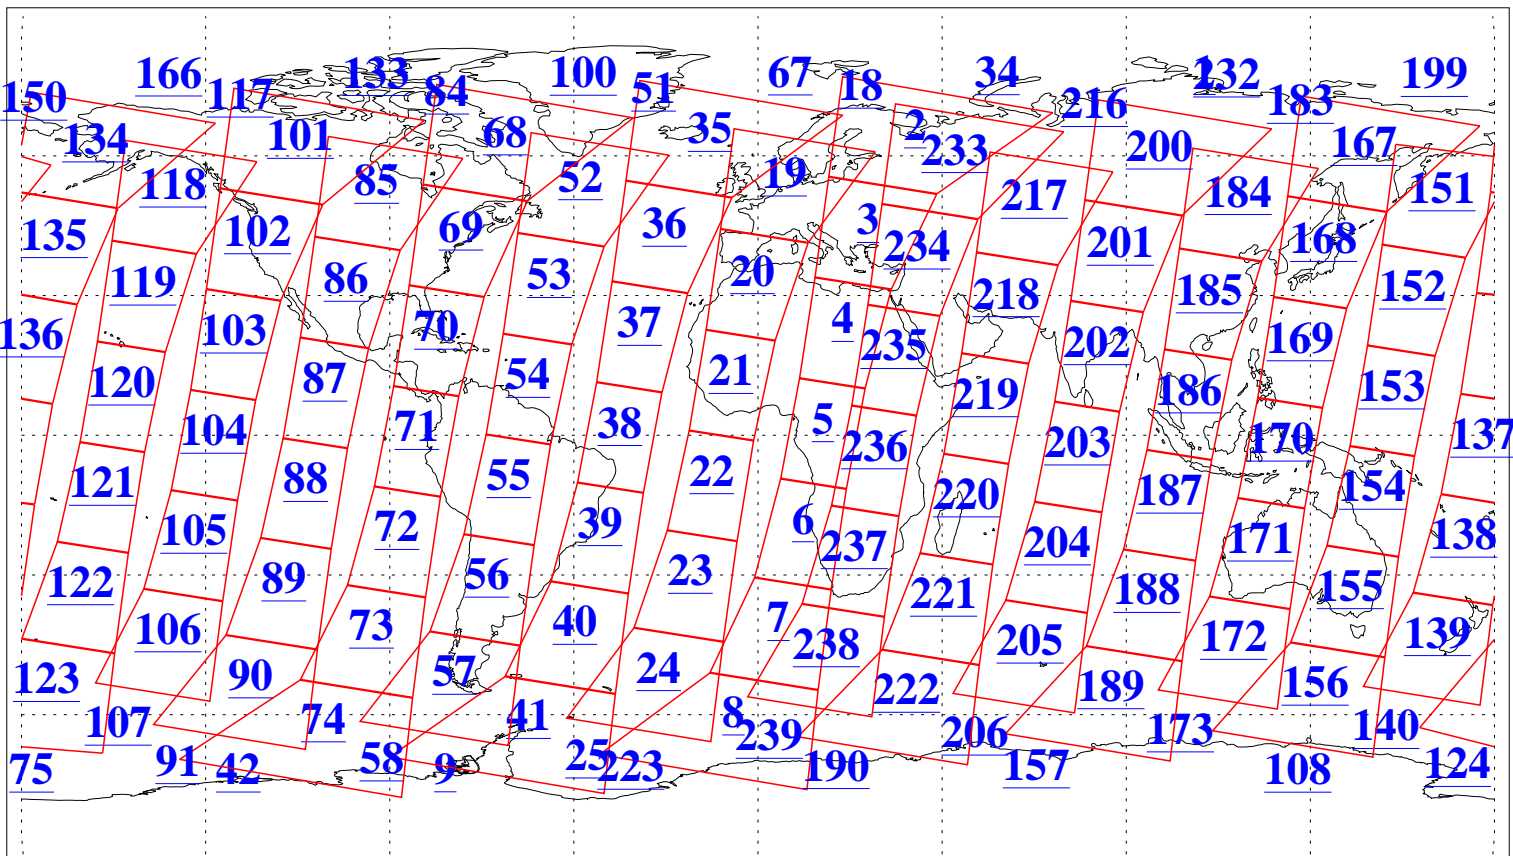

L1B Availability
AMSU Granules: 240
HSB Granules: 0
AIRS Granules: 240

28 May 2016
DoY 149
Aqua Day 5138
Granules: 1 to 120

Granules: 121 to 240

Legend: AMSU Available, HSB Available, AIRS Available

L1B Availability
AMSU Granules: 240
HSB Granules: 0
AIRS Granules: 240

28 May 2016
DoY 149
Aqua Day 5138
Ascending Granules

Descending Granules

Legend: AMSU Available, HSB Available, AIRS Available

L1B Availability
 AMSU Granules: 240
 HSB Granules: 0
 AIRS Granules: 240

28 May 2016
 DoY 149
 Aqua Day 5138

Northern Hemisphere Granules

Southern Hemisphere Granules

Legend: AMSU Available, HSB Available, AIRS Available