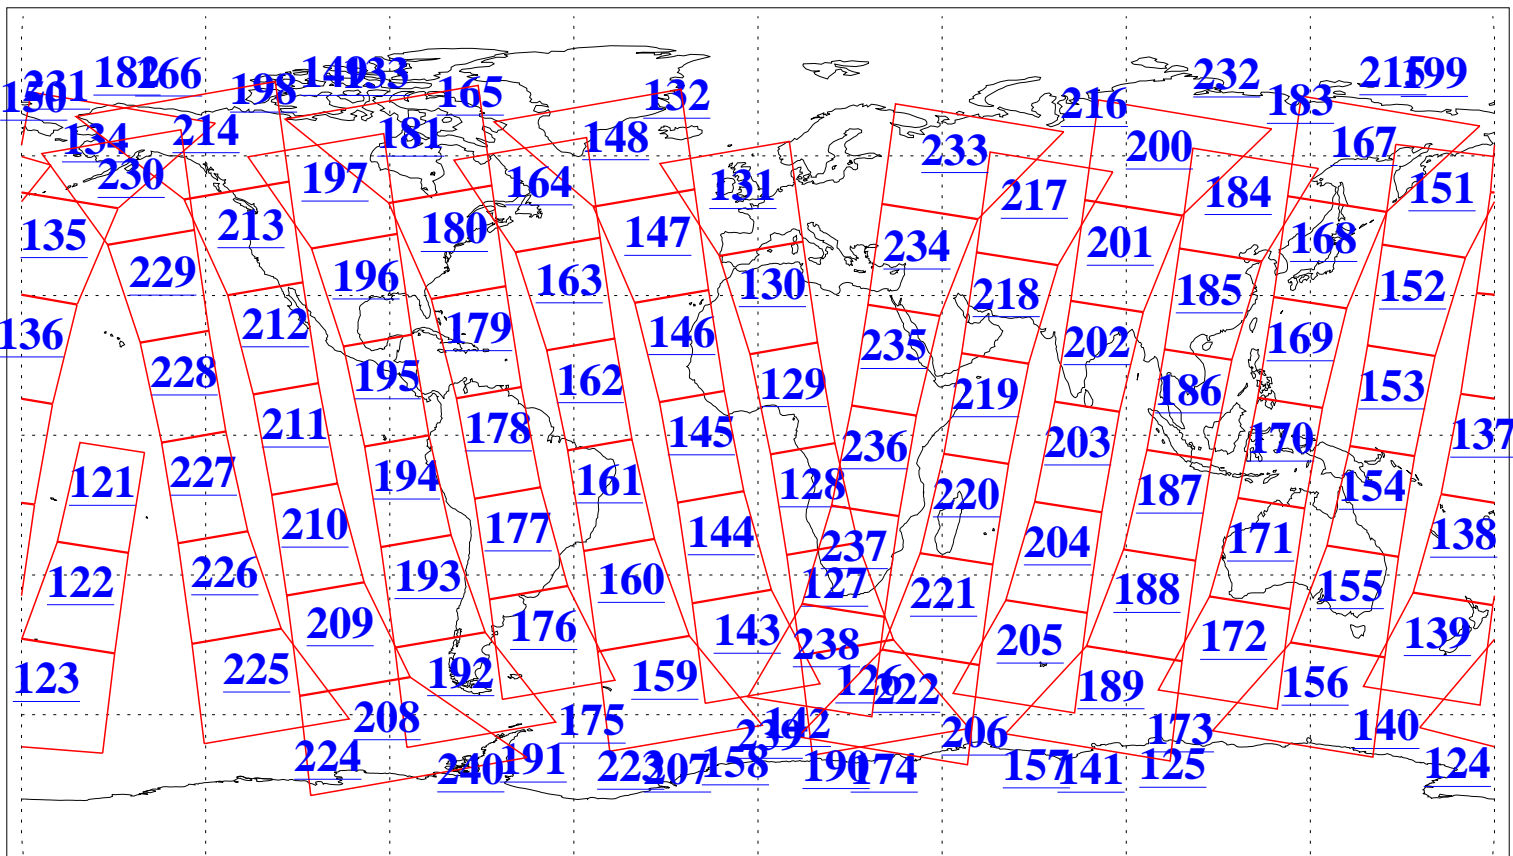

L1B Availability
AMSU Granules: 240
HSB Granules: 0
AIRS Granules: 240

28 May 2016
DoY 149
Aqua Day 5138
Granules: 1 to 120

Granules: 121 to 240

Legend: AMSU Available, HSB Available, AIRS Available

L1B Availability
AMSU Granules: 240
HSB Granules: 0
AIRS Granules: 240

28 May 2016
DoY 149
Aqua Day 5138
Ascending Granules

Descending Granules

Legend: AMSU Available, HSB Available, AIRS Available

L1B Availability
 AMSU Granules: 240
 HSB Granules: 0
 AIRS Granules: 240

28 May 2016
 DoY 149
 Aqua Day 5138

Northern Hemisphere Granules

Southern Hemisphere Granules

Legend: AMSU Available, HSB Available, AIRS Available