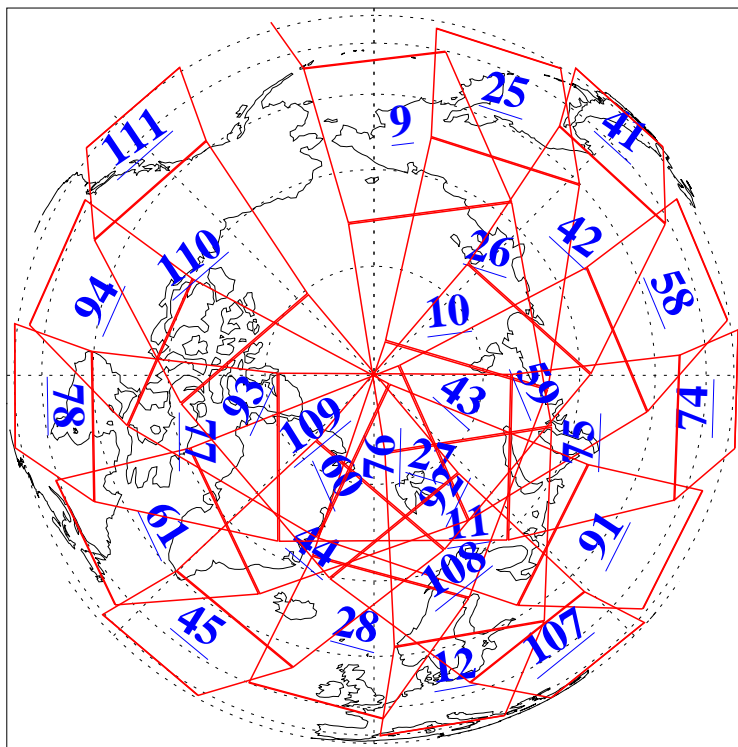

L1B Availability
AMSU Granules: 240
HSB Granules: 0
AIRS Granules: 240

27 May 2016
DoY 148
Aqua Day 5137
Granules: 1 to 120

Granules: 121 to 240

Legend: AMSU Available, HSB Available, AIRS Available

L1B Availability
 AMSU Granules: 240
 HSB Granules: 0
 AIRS Granules: 240

27 May 2016
 DoY 148
 Aqua Day 5137

Ascending Granules

Descending Granules

Legend: AMSU Available, HSB Available, AIRS Available

L1B Availability
 AMSU Granules: 240
 HSB Granules: 0
 AIRS Granules: 240

27 May 2016
 DoY 148
 Aqua Day 5137

Northern Hemisphere Granules

Southern Hemisphere Granules

Legend: AMSU Available, HSB Available, AIRS Available