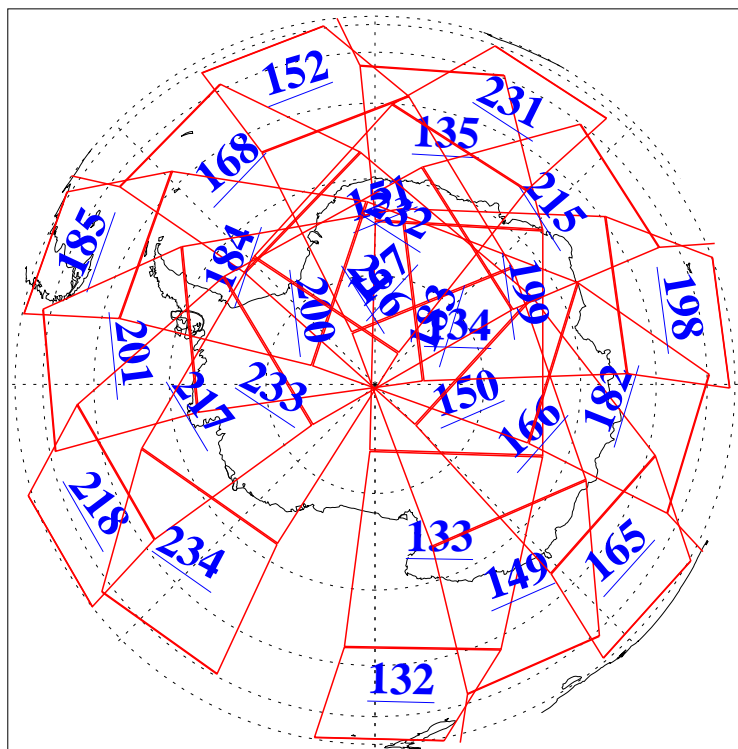

L1B Availability
AMSU Granules: 240
HSB Granules: 0
AIRS Granules: 240

27 May 2016
DoY 148
Aqua Day 5137
Granules: 1 to 120

Granules: 121 to 240

Legend: AMSU Available, HSB Available, AIRS Available

L1B Availability
 AMSU Granules: 240
 HSB Granules: 0
 AIRS Granules: 240

27 May 2016
 DoY 148
 Aqua Day 5137

Ascending Granules

Descending Granules

Legend: AMSU Available, HSB Available, AIRS Available

L1B Availability
 AMSU Granules: 240
 HSB Granules: 0
 AIRS Granules: 240

27 May 2016
 DoY 148
 Aqua Day 5137

Northern Hemisphere Granules

Southern Hemisphere Granules

Legend: AMSU Available, HSB Available, AIRS Available