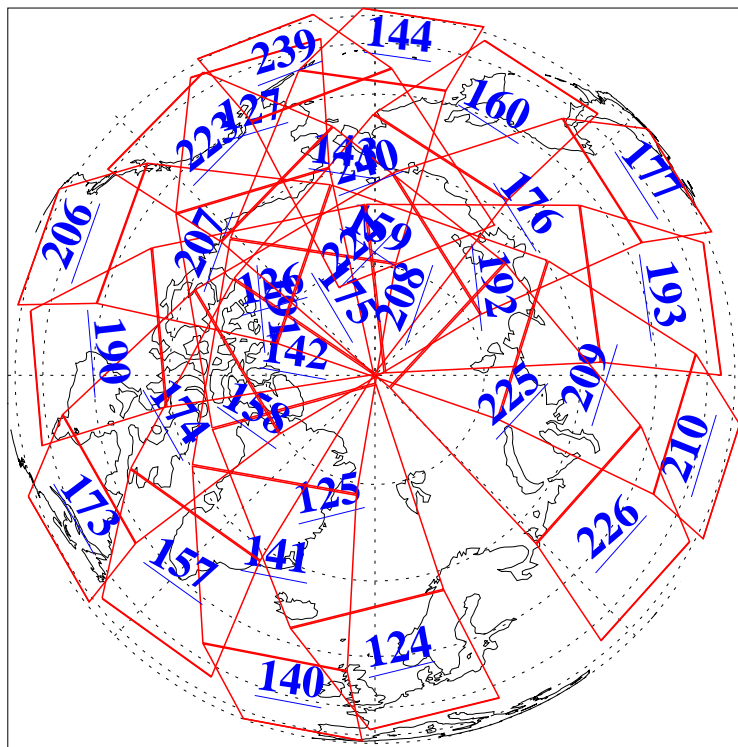

L1B Availability
AMSU Granules: 240
HSB Granules: 0
AIRS Granules: 240

27 May 2016
DoY 148
Aqua Day 5137
Granules: 1 to 120

Granules: 121 to 240

Legend: AMSU Available, HSB Available, AIRS Available

L1B Availability
 AMSU Granules: 240
 HSB Granules: 0
 AIRS Granules: 240

27 May 2016
 DoY 148
 Aqua Day 5137

Ascending Granules

Descending Granules

Legend: AMSU Available, HSB Available, AIRS Available

L1B Availability
 AMSU Granules: 240
 HSB Granules: 0
 AIRS Granules: 240

27 May 2016
 DoY 148
 Aqua Day 5137

Northern Hemisphere Granules

Southern Hemisphere Granules

Legend: AMSU Available, HSB Available, AIRS Available