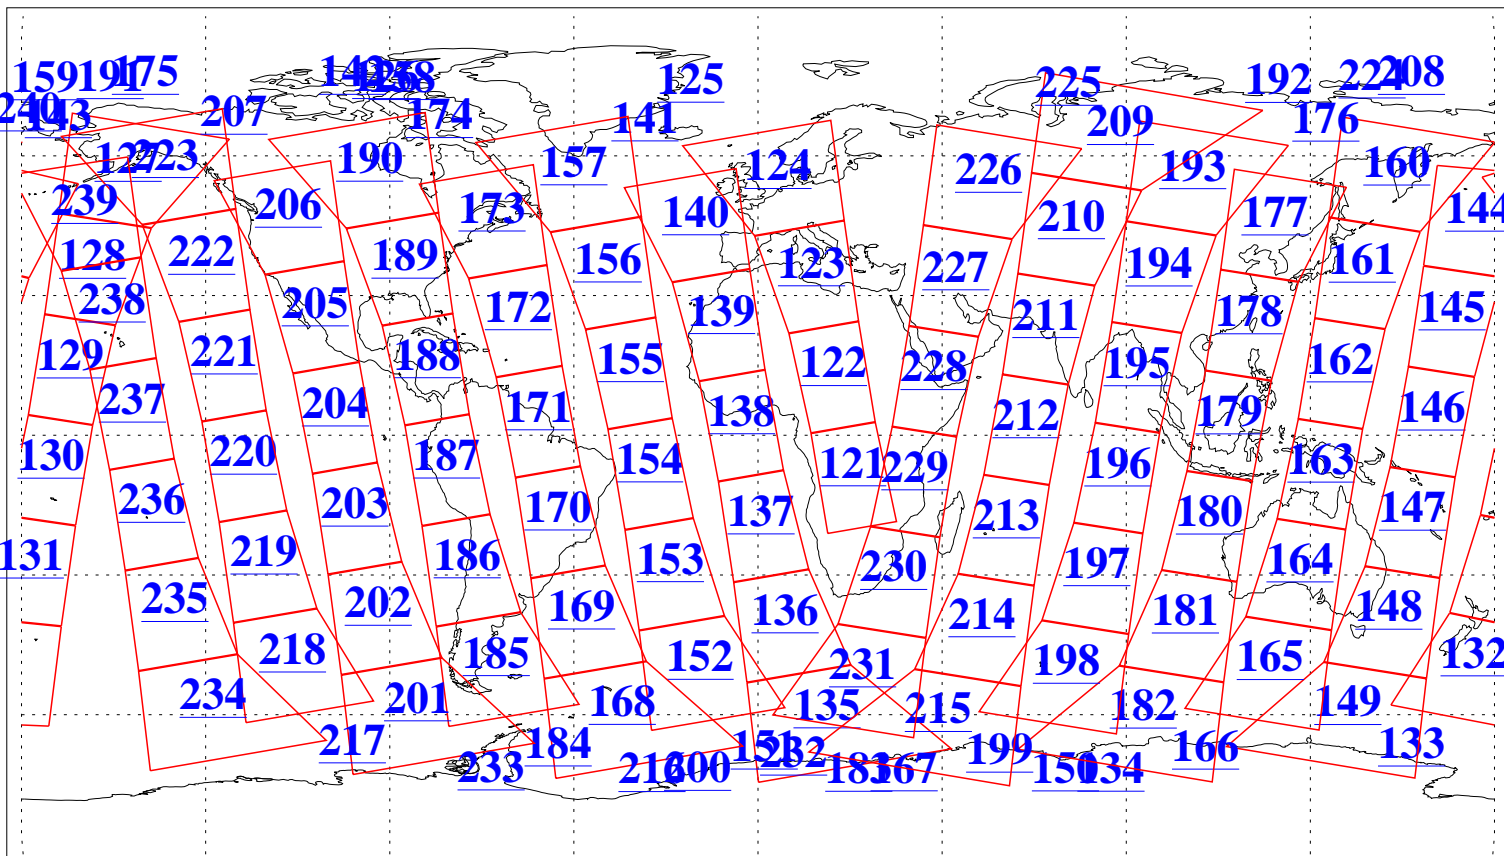

L1B Availability
AMSU Granules: 240
HSB Granules: 0
AIRS Granules: 240

27 May 2016
DoY 148
Aqua Day 5137
Granules: 1 to 120

Granules: 121 to 240

Legend: AMSU Available, HSB Available, AIRS Available

L1B Availability
 AMSU Granules: 240
 HSB Granules: 0
 AIRS Granules: 240

27 May 2016
 DoY 148
 Aqua Day 5137

Ascending Granules

Descending Granules

Legend: AMSU Available, HSB Available, AIRS Available

L1B Availability
 AMSU Granules: 240
 HSB Granules: 0
 AIRS Granules: 240

27 May 2016
 DoY 148
 Aqua Day 5137

Northern Hemisphere Granules

Southern Hemisphere Granules

Legend: AMSU Available, HSB Available, AIRS Available