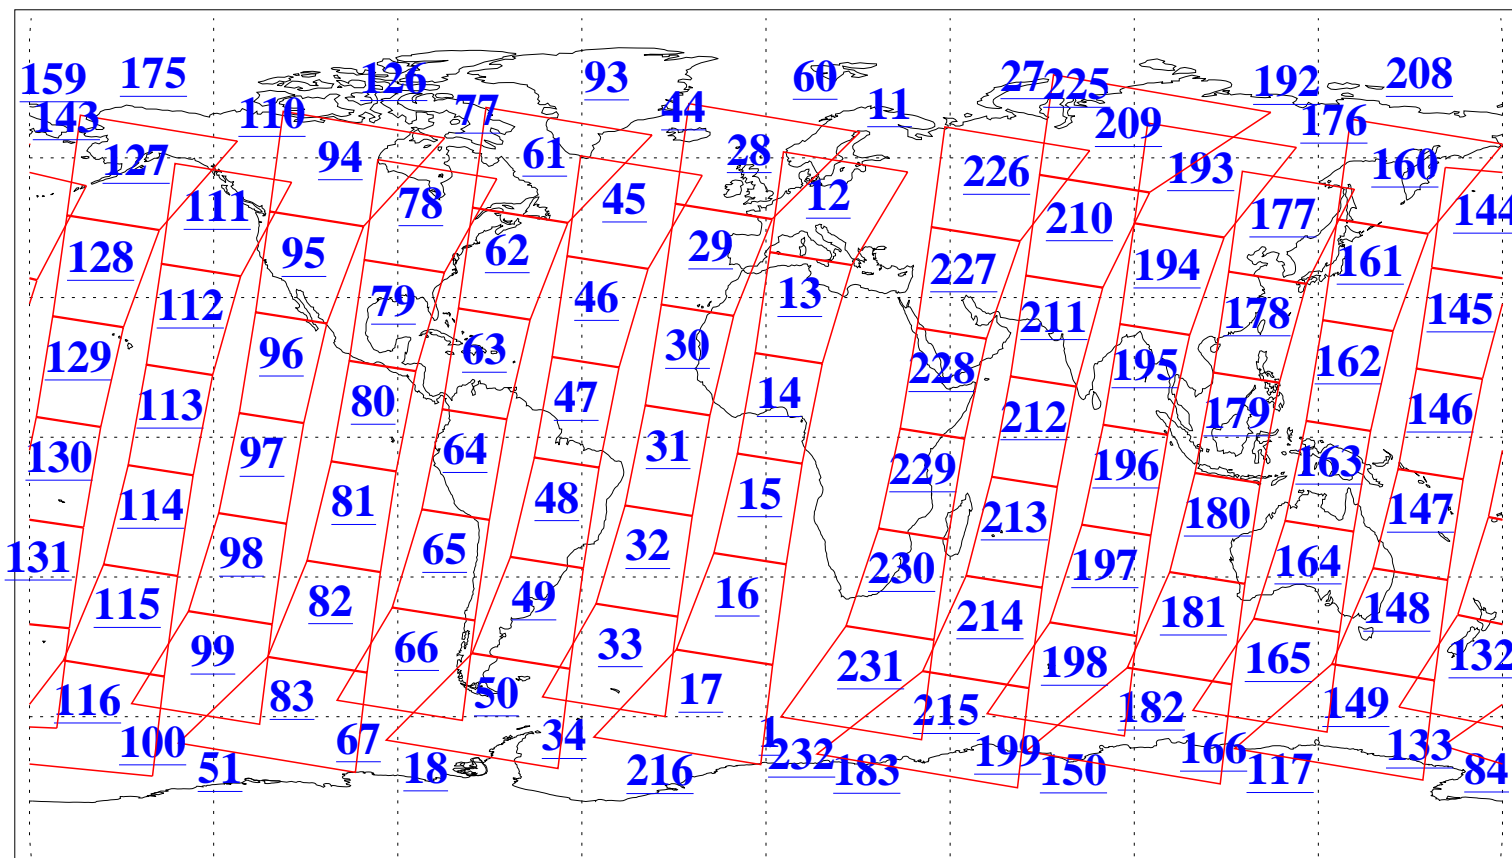

L1B Availability
AMSU Granules: 240
HSB Granules: 0
AIRS Granules: 240

27 May 2016
DoY 148
Aqua Day 5137
Granules: 1 to 120

Granules: 121 to 240

Legend: AMSU Available, HSB Available, AIRS Available

L1B Availability
 AMSU Granules: 240
 HSB Granules: 0
 AIRS Granules: 240

27 May 2016
 DoY 148
 Aqua Day 5137

Ascending Granules

Descending Granules

Legend: AMSU Available, HSB Available, AIRS Available

L1B Availability
 AMSU Granules: 240
 HSB Granules: 0
 AIRS Granules: 240

27 May 2016
 DoY 148
 Aqua Day 5137

Northern Hemisphere Granules

Southern Hemisphere Granules

Legend: AMSU Available, HSB Available, AIRS Available