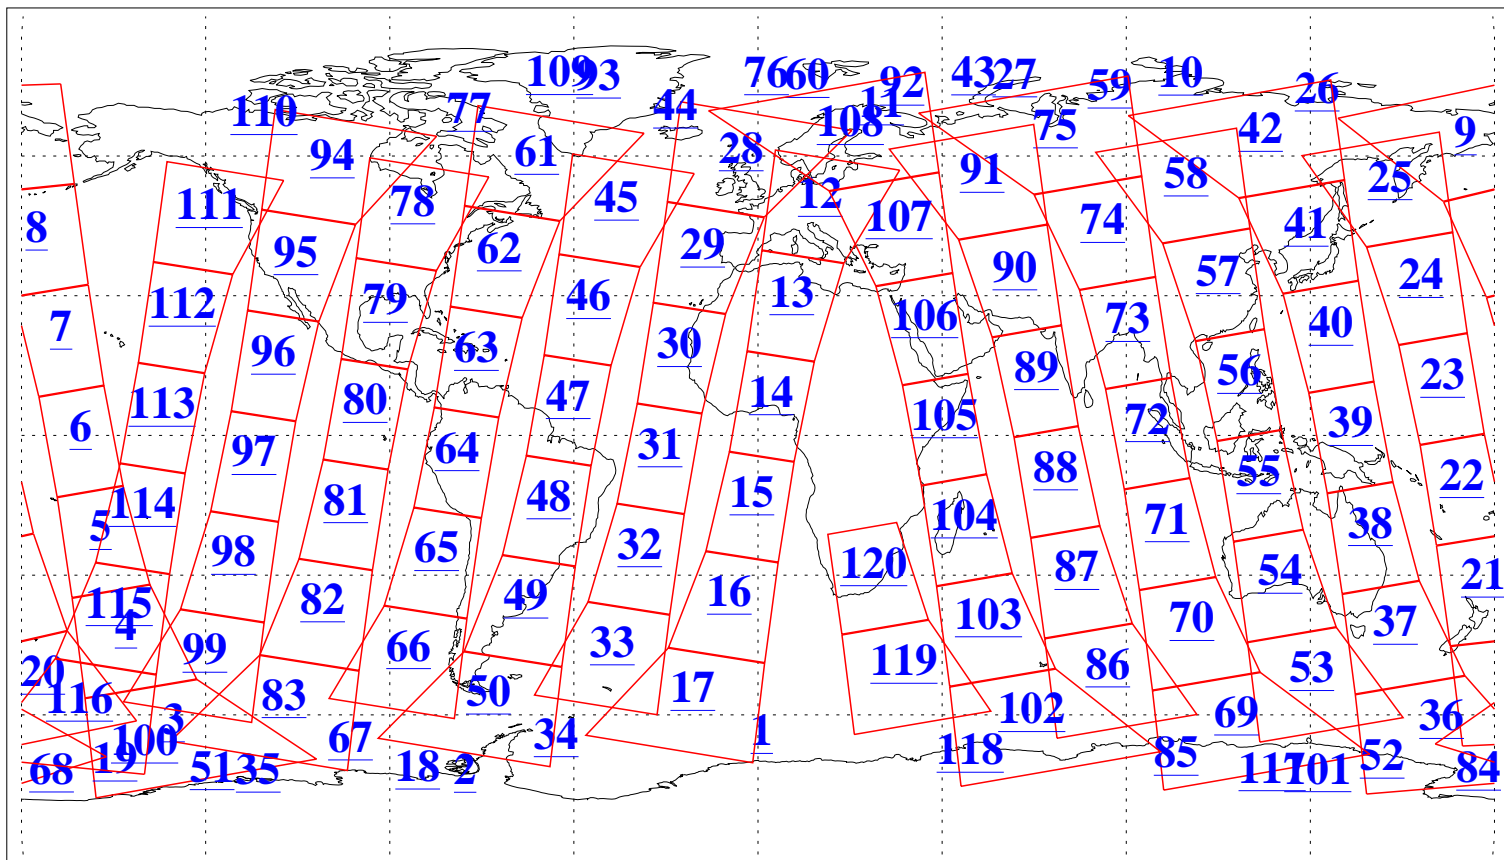

L1B Availability
AMSU Granules: 240
HSB Granules: 0
AIRS Granules: 240

27 May 2016
DoY 148
Aqua Day 5137
Granules: 1 to 120

Granules: 121 to 240

Legend: AMSU Available, HSB Available, AIRS Available

L1B Availability
 AMSU Granules: 240
 HSB Granules: 0
 AIRS Granules: 240

27 May 2016
 DoY 148
 Aqua Day 5137

Ascending Granules

Descending Granules

Legend: AMSU Available, HSB Available, AIRS Available

L1B Availability
 AMSU Granules: 240
 HSB Granules: 0
 AIRS Granules: 240

27 May 2016
 DoY 148
 Aqua Day 5137

Northern Hemisphere Granules

Southern Hemisphere Granules

Legend: AMSU Available, HSB Available, AIRS Available