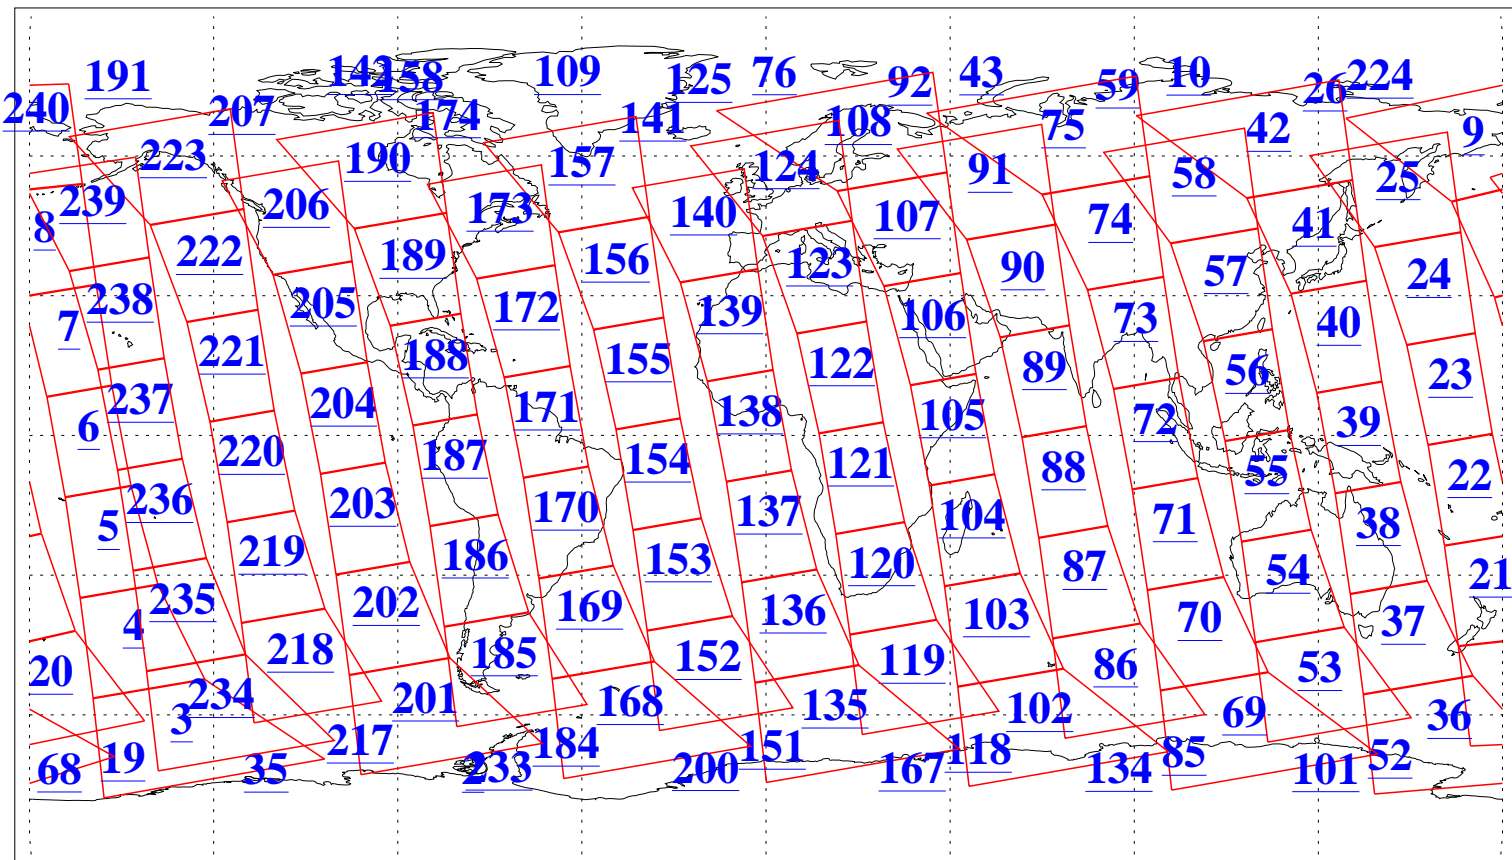

L1B Availability
AMSU Granules: 240
HSB Granules: 0
AIRS Granules: 240

27 May 2016
DoY 148
Aqua Day 5137
Granules: 1 to 120

Granules: 121 to 240

Legend: AMSU Available, HSB Available, AIRS Available

L1B Availability
 AMSU Granules: 240
 HSB Granules: 0
 AIRS Granules: 240

27 May 2016
 DoY 148
 Aqua Day 5137

Ascending Granules

Descending Granules

Legend: AMSU Available, HSB Available, AIRS Available

L1B Availability
 AMSU Granules: 240
 HSB Granules: 0
 AIRS Granules: 240

27 May 2016
 DoY 148
 Aqua Day 5137

Northern Hemisphere Granules

Southern Hemisphere Granules

Legend: AMSU Available, HSB Available, AIRS Available