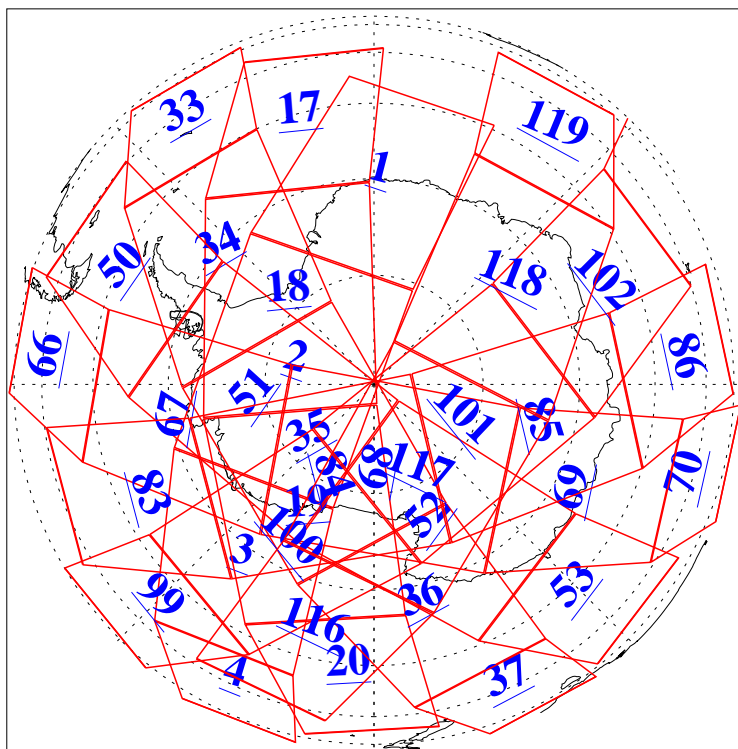

L1B Availability
AMSU Granules: 240
HSB Granules: 0
AIRS Granules: 240

27 May 2016
DoY 148
Aqua Day 5137
Granules: 1 to 120

Granules: 121 to 240

Legend: AMSU Available, HSB Available, AIRS Available

L1B Availability
 AMSU Granules: 240
 HSB Granules: 0
 AIRS Granules: 240

27 May 2016
 DoY 148
 Aqua Day 5137

Ascending Granules

Descending Granules

Legend: AMSU Available, HSB Available, AIRS Available

L1B Availability
 AMSU Granules: 240
 HSB Granules: 0
 AIRS Granules: 240

27 May 2016
 DoY 148
 Aqua Day 5137

Northern Hemisphere Granules

Southern Hemisphere Granules

Legend: AMSU Available, HSB Available, AIRS Available