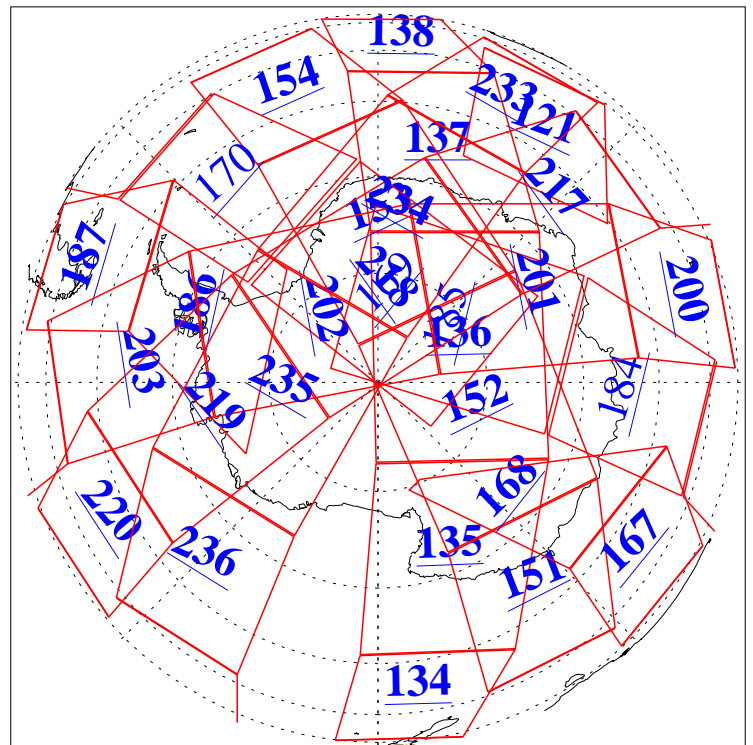

L1B Availability  
AMSU Granules: 240  
HSB Granules: 0  
AIRS Granules: 223

25 May 2016  
DoY 146  
Aqua Day 5135  
Granules: 1 to 120

Granules: 121 to 240

Legend: AMSU Available, HSB Available, AIRS Available

L1B Availability  
AMSU Granules: 240  
HSB Granules: 0  
AIRS Granules: 223

25 May 2016  
DoY 146  
Aqua Day 5135  
Ascending Granules

Descending Granules

Legend: AMSU Available, HSB Available, AIRS Available

L1B Availability  
 AMSU Granules: 240  
 HSB Granules: 0  
 AIRS Granules: 223

25 May 2016  
 DoY 146  
 Aqua Day 5135

Northern Hemisphere Granules

Southern Hemisphere Granules

Legend: AMSU Available, HSB Available, AIRS Available