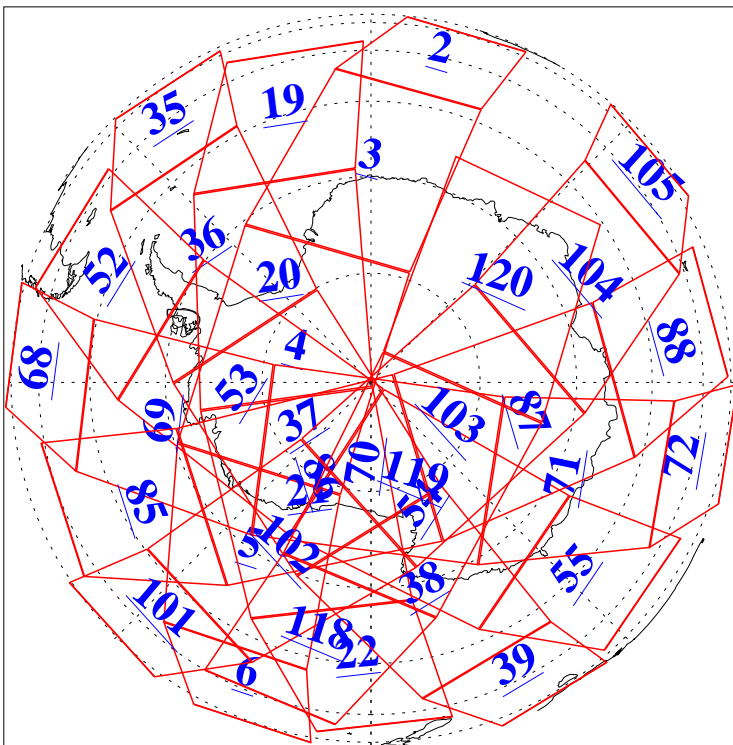

L1B Availability  
AMSU Granules: 240  
HSB Granules: 0  
AIRS Granules: 223

25 May 2016  
DoY 146  
Aqua Day 5135  
Granules: 1 to 120

Granules: 121 to 240

Legend: AMSU Available, HSB Available, AIRS Available

L1B Availability  
AMSU Granules: 240  
HSB Granules: 0  
AIRS Granules: 223

25 May 2016  
DoY 146  
Aqua Day 5135  
Ascending Granules

Descending Granules

Legend: AMSU Available, HSB Available, AIRS Available

L1B Availability  
 AMSU Granules: 240  
 HSB Granules: 0  
 AIRS Granules: 223

25 May 2016  
 DoY 146  
 Aqua Day 5135

Northern Hemisphere Granules

Southern Hemisphere Granules

Legend: AMSU Available, HSB Available, AIRS Available