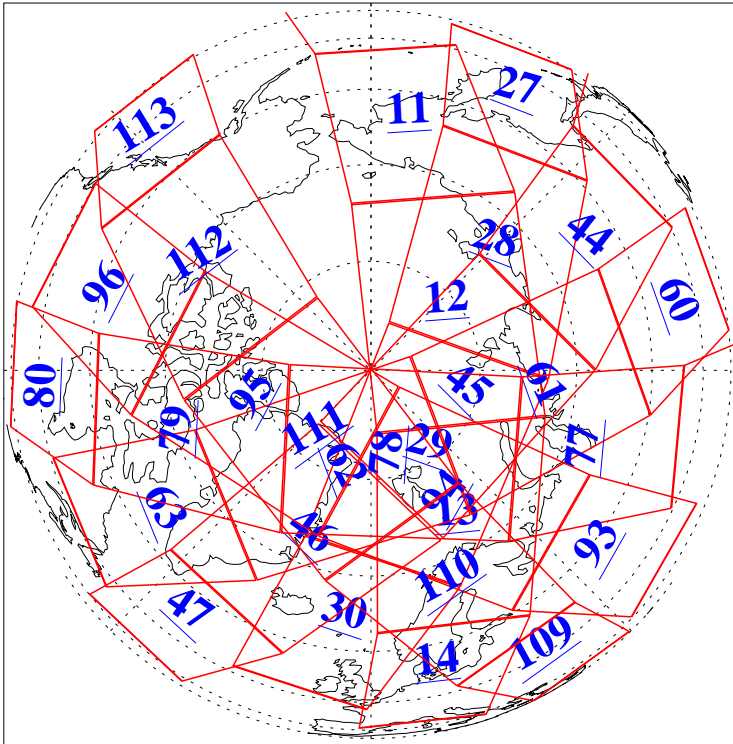

L1B Availability  
AMSU Granules: 240  
HSB Granules: 0  
AIRS Granules: 223

25 May 2016  
DoY 146  
Aqua Day 5135  
Granules: 1 to 120

Granules: 121 to 240

Legend: AMSU Available, HSB Available, AIRS Available

L1B Availability  
AMSU Granules: 240  
HSB Granules: 0  
AIRS Granules: 223

25 May 2016  
DoY 146  
Aqua Day 5135  
Ascending Granules

Descending Granules

Legend: AMSU Available, HSB Available, AIRS Available

L1B Availability  
 AMSU Granules: 240  
 HSB Granules: 0  
 AIRS Granules: 223

25 May 2016  
 DoY 146  
 Aqua Day 5135

Northern Hemisphere Granules

Southern Hemisphere Granules

Legend: AMSU Available, HSB Available, AIRS Available