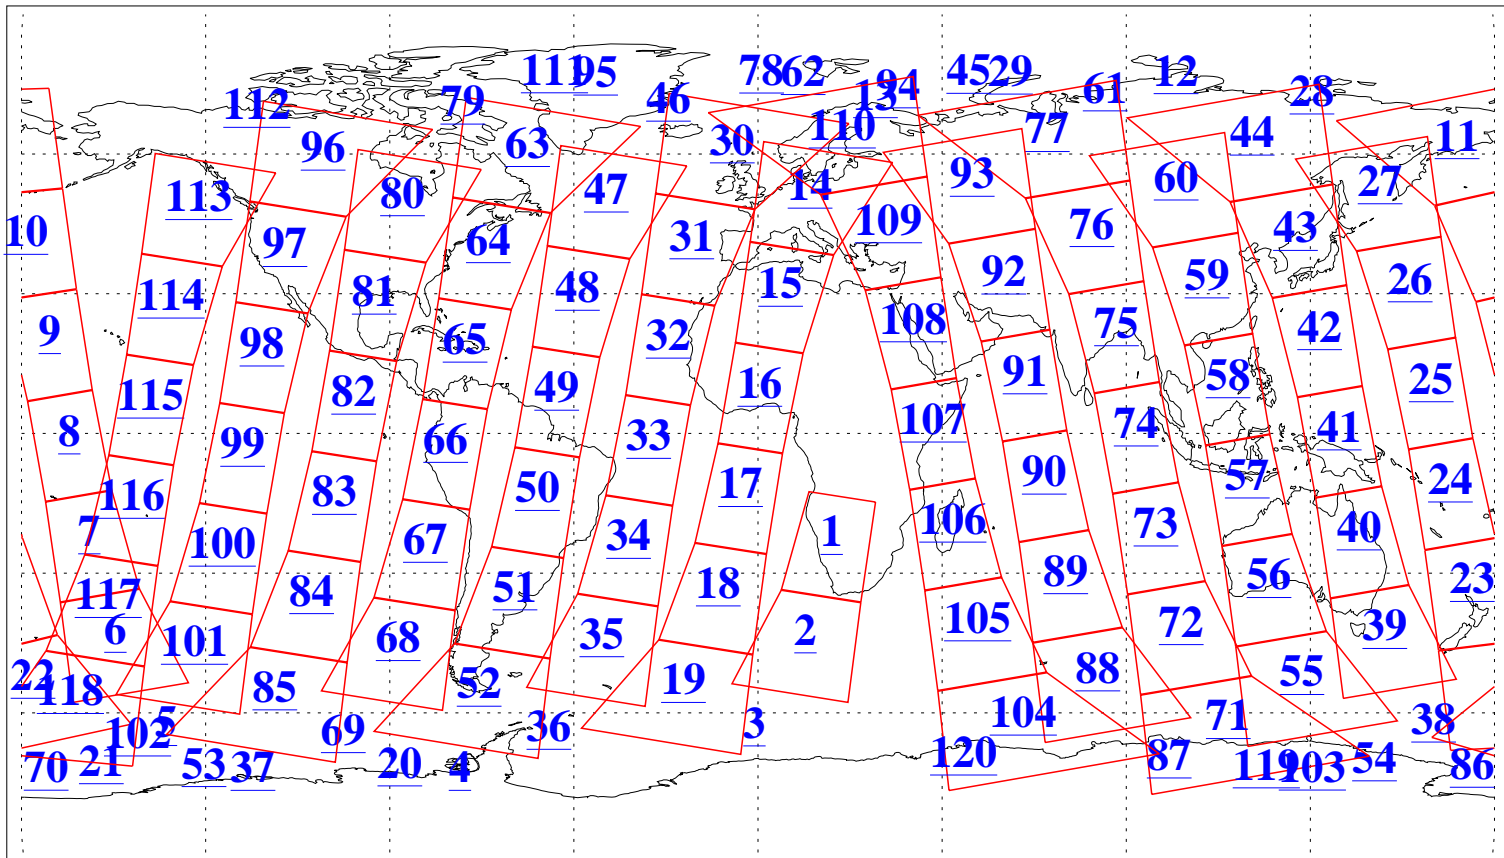

L1B Availability  
AMSU Granules: 240  
HSB Granules: 0  
AIRS Granules: 223

25 May 2016  
DoY 146  
Aqua Day 5135  
Granules: 1 to 120

Granules: 121 to 240

Legend: AMSU Available, HSB Available, AIRS Available

L1B Availability  
AMSU Granules: 240  
HSB Granules: 0  
AIRS Granules: 223

25 May 2016  
DoY 146  
Aqua Day 5135  
Ascending Granules

Descending Granules

Legend: AMSU Available, HSB Available, AIRS Available

L1B Availability  
 AMSU Granules: 240  
 HSB Granules: 0  
 AIRS Granules: 223

25 May 2016  
 DoY 146  
 Aqua Day 5135

Northern Hemisphere Granules

Southern Hemisphere Granules

Legend: AMSU Available, HSB Available, AIRS Available