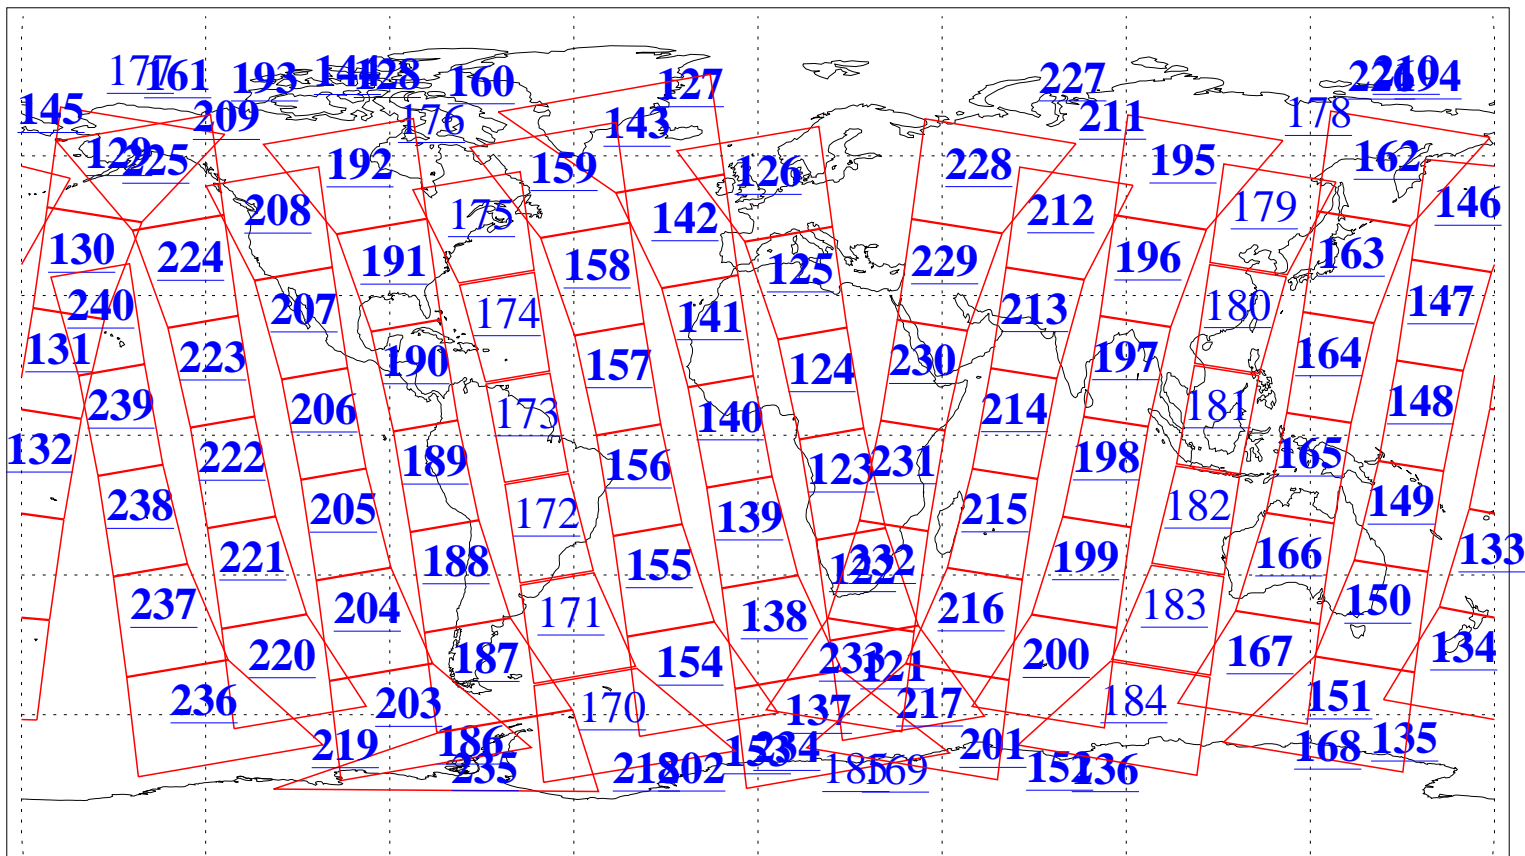

L1B Availability  
AMSU Granules: 240  
HSB Granules: 0  
AIRS Granules: 223

25 May 2016  
DoY 146  
Aqua Day 5135  
Granules: 1 to 120

Granules: 121 to 240

Legend: AMSU Available, HSB Available, AIRS Available

L1B Availability  
AMSU Granules: 240  
HSB Granules: 0  
AIRS Granules: 223

25 May 2016  
DoY 146  
Aqua Day 5135  
Ascending Granules

Descending Granules

Legend: AMSU Available, HSB Available, AIRS Available

L1B Availability  
 AMSU Granules: 240  
 HSB Granules: 0  
 AIRS Granules: 223

25 May 2016  
 DoY 146  
 Aqua Day 5135

Northern Hemisphere Granules

Southern Hemisphere Granules

Legend: AMSU Available, HSB Available, AIRS Available