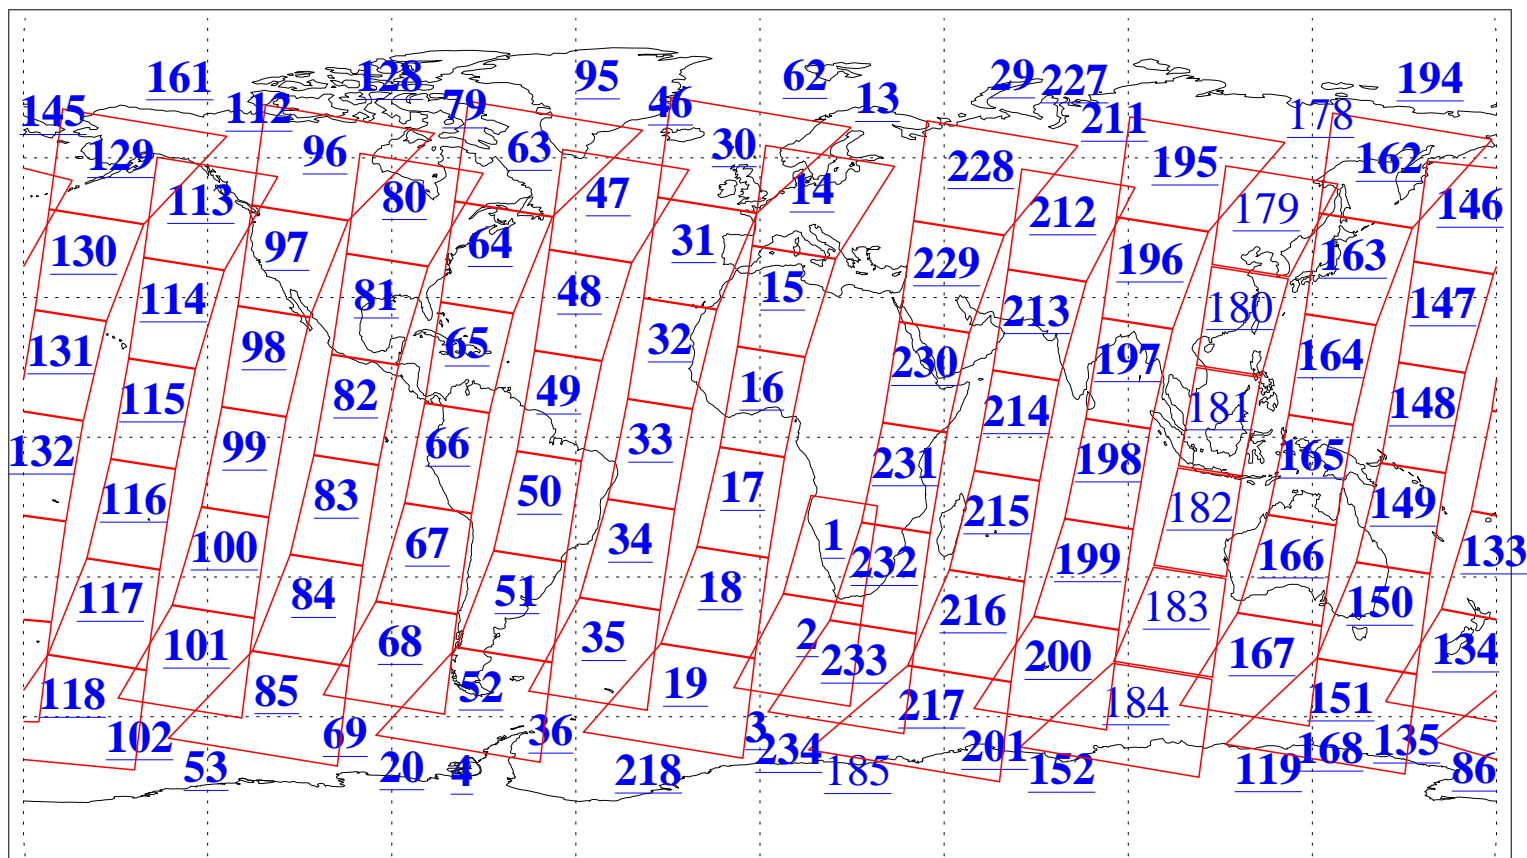

L1B Availability  
AMSU Granules: 240  
HSB Granules: 0  
AIRS Granules: 223

25 May 2016  
DoY 146  
Aqua Day 5135  
Granules: 1 to 120

Granules: 121 to 240

Legend: AMSU Available, HSB Available, AIRS Available

L1B Availability  
AMSU Granules: 240  
HSB Granules: 0  
AIRS Granules: 223

25 May 2016  
DoY 146  
Aqua Day 5135  
Ascending Granules

Descending Granules

Legend: AMSU Available, HSB Available, AIRS Available

L1B Availability  
 AMSU Granules: 240  
 HSB Granules: 0  
 AIRS Granules: 223

25 May 2016  
 DoY 146  
 Aqua Day 5135

Northern Hemisphere Granules

Southern Hemisphere Granules

Legend: AMSU Available, HSB Available, AIRS Available