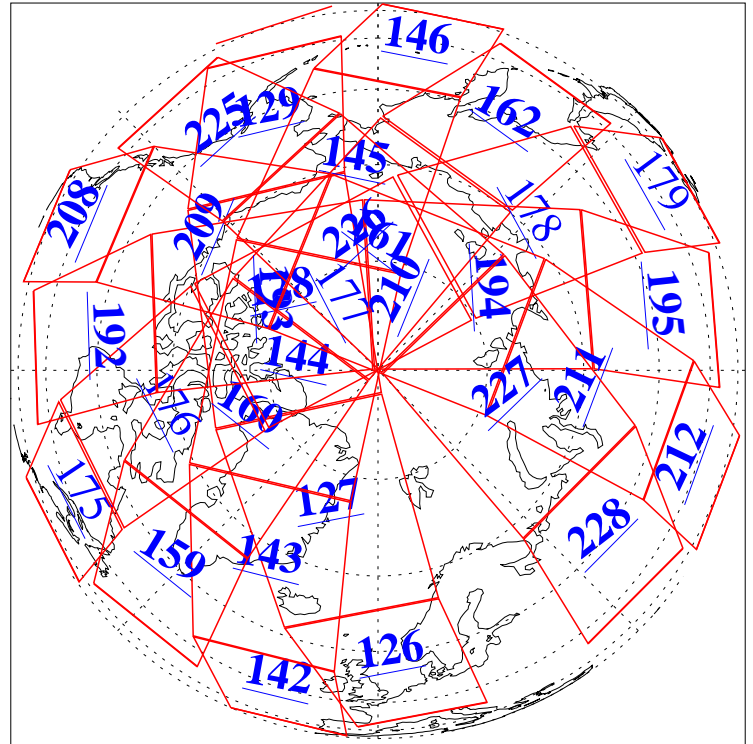

L1B Availability  
AMSU Granules: 240  
HSB Granules: 0  
AIRS Granules: 223

25 May 2016  
DoY 146  
Aqua Day 5135  
Ascending Granules

Descending Granules

Legend: AMSU Available, HSB Available, AIRS Available

L1B Availability  
 AMSU Granules: 240  
 HSB Granules: 0  
 AIRS Granules: 223

25 May 2016  
 DoY 146  
 Aqua Day 5135

Northern Hemisphere Granules

Southern Hemisphere Granules

Legend: AMSU Available, HSB Available, AIRS Available