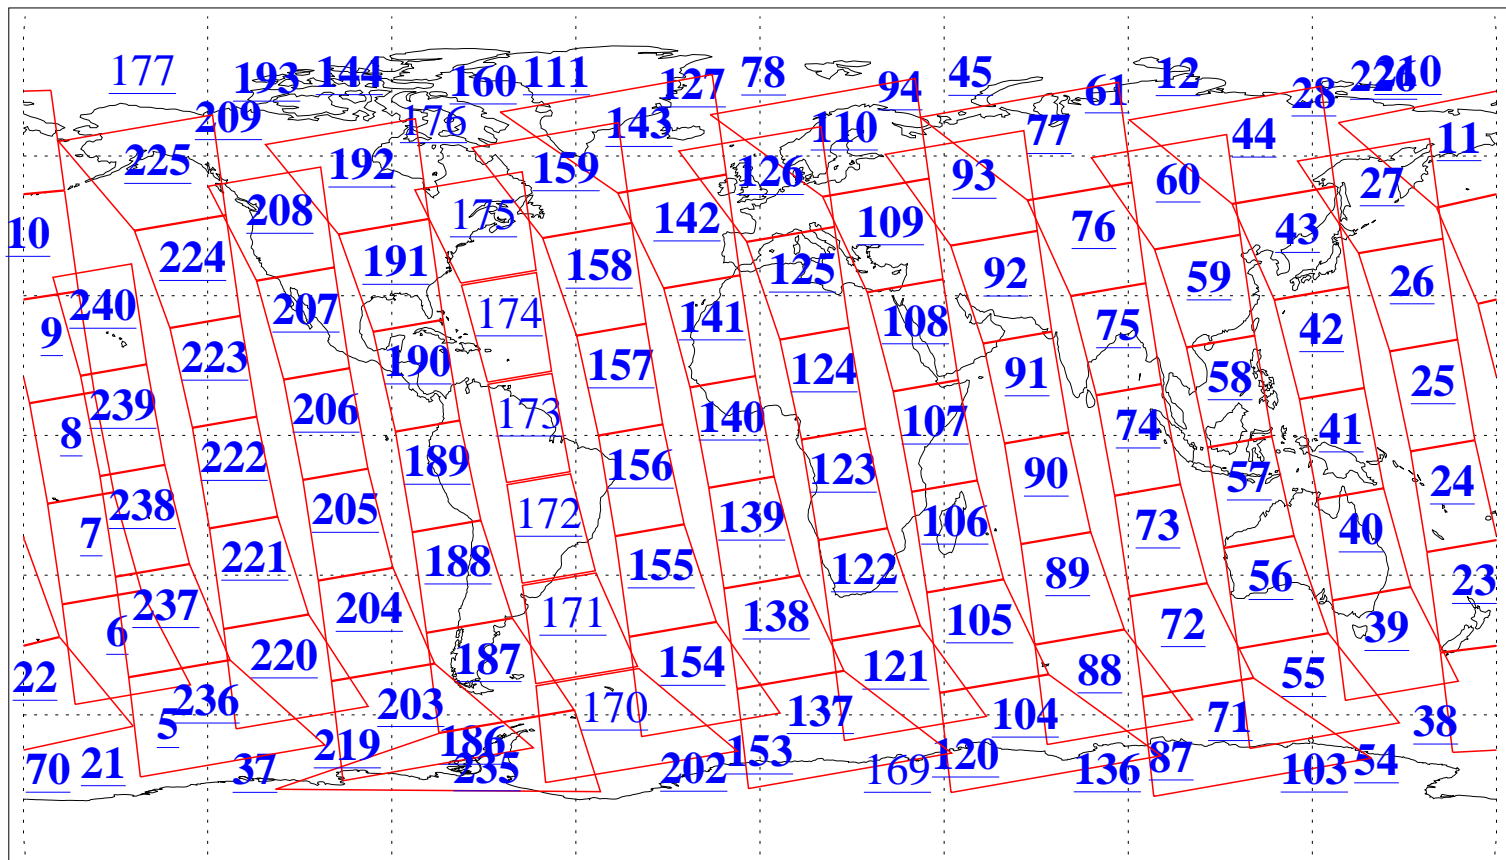

L1B Availability  
AMSU Granules: 240  
HSB Granules: 0  
AIRS Granules: 223

25 May 2016  
DoY 146  
Aqua Day 5135  
Granules: 1 to 120

Granules: 121 to 240

Legend: AMSU Available, HSB Available, AIRS Available

L1B Availability  
AMSU Granules: 240  
HSB Granules: 0  
AIRS Granules: 223

25 May 2016  
DoY 146  
Aqua Day 5135  
Ascending Granules

Descending Granules

Legend: AMSU Available, HSB Available, AIRS Available

L1B Availability  
 AMSU Granules: 240  
 HSB Granules: 0  
 AIRS Granules: 223

25 May 2016  
 DoY 146  
 Aqua Day 5135

Northern Hemisphere Granules

Southern Hemisphere Granules

Legend: AMSU Available, HSB Available, AIRS Available