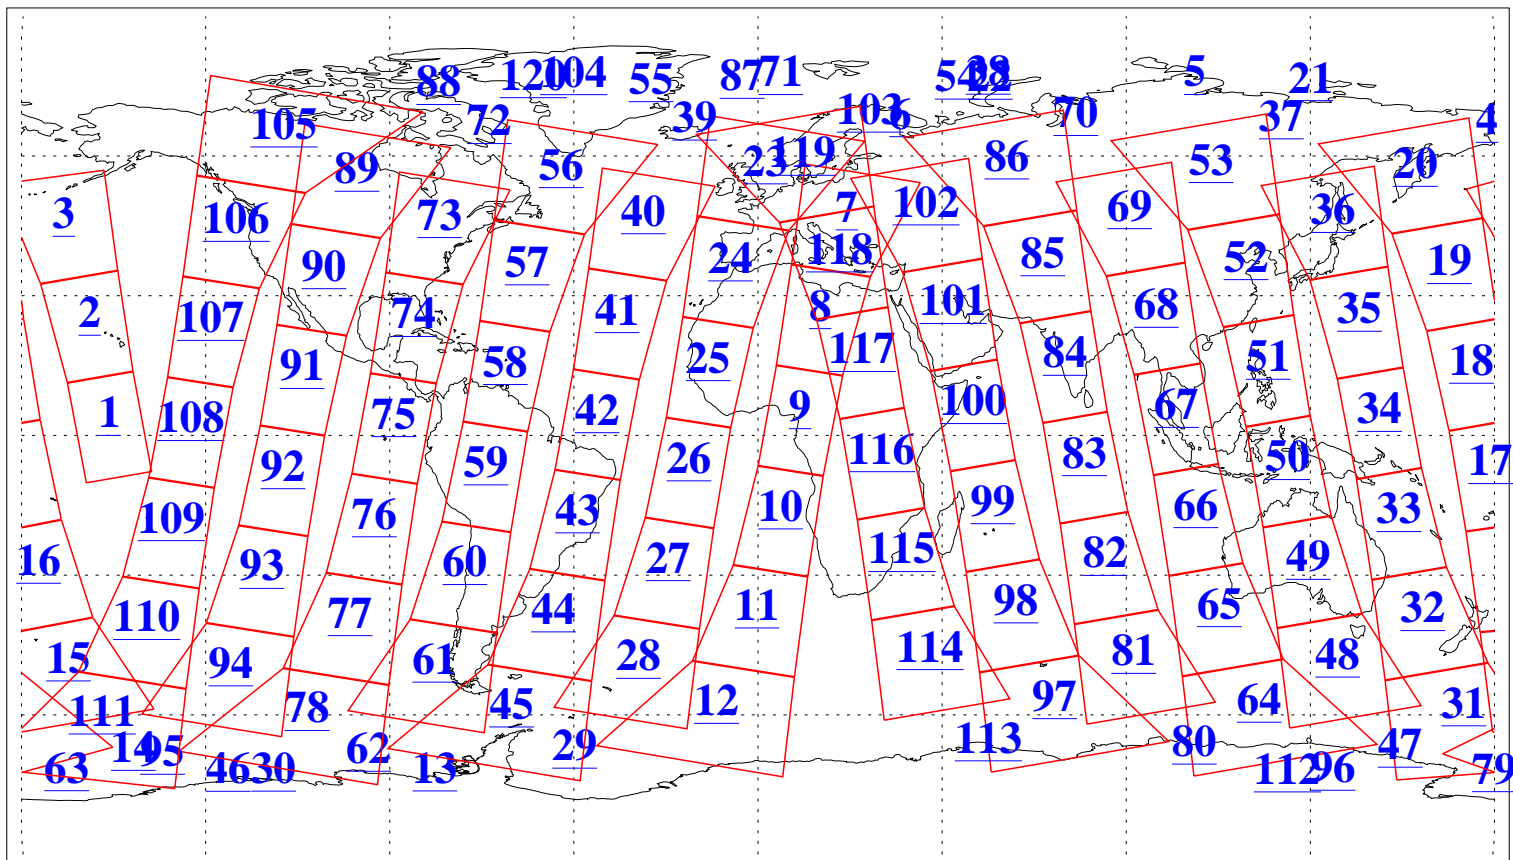

L1B Availability  
AMSU Granules: 240  
HSB Granules: 0  
AIRS Granules: 240

24 May 2016  
DoY 145  
Aqua Day 5134  
Granules: 1 to 120

Granules: 121 to 240

Legend: AMSU Available, HSB Available, AIRS Available

L1B Availability  
AMSU Granules: 240  
HSB Granules: 0  
AIRS Granules: 240

24 May 2016  
DoY 145  
Aqua Day 5134  
Ascending Granules

Descending Granules

Legend: AMSU Available, HSB Available, AIRS Available

L1B Availability  
 AMSU Granules: 240  
 HSB Granules: 0  
 AIRS Granules: 240

24 May 2016  
 DoY 145  
 Aqua Day 5134

Northern Hemisphere Granules

Southern Hemisphere Granules

Legend: AMSU Available, HSB Available, AIRS Available