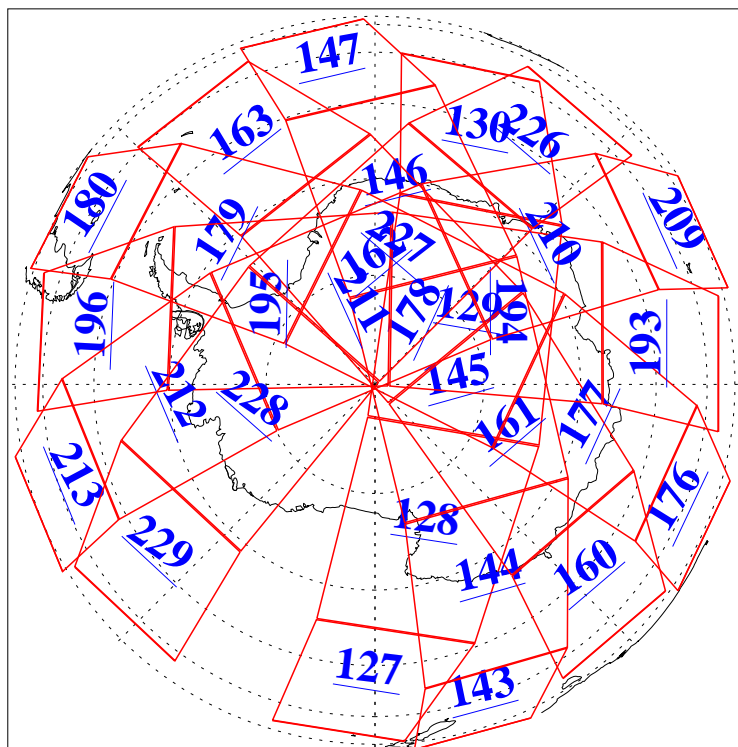

L1B Availability  
AMSU Granules: 240  
HSB Granules: 0  
AIRS Granules: 240

24 May 2016  
DoY 145  
Aqua Day 5134  
Granules: 1 to 120

Granules: 121 to 240

Legend: AMSU Available, HSB Available, AIRS Available

L1B Availability  
AMSU Granules: 240  
HSB Granules: 0  
AIRS Granules: 240

24 May 2016  
DoY 145  
Aqua Day 5134  
Ascending Granules

Descending Granules

Legend: AMSU Available, HSB Available, AIRS Available

L1B Availability  
 AMSU Granules: 240  
 HSB Granules: 0  
 AIRS Granules: 240

24 May 2016  
 DoY 145  
 Aqua Day 5134

Northern Hemisphere Granules

Southern Hemisphere Granules

Legend: AMSU Available, HSB Available, AIRS Available