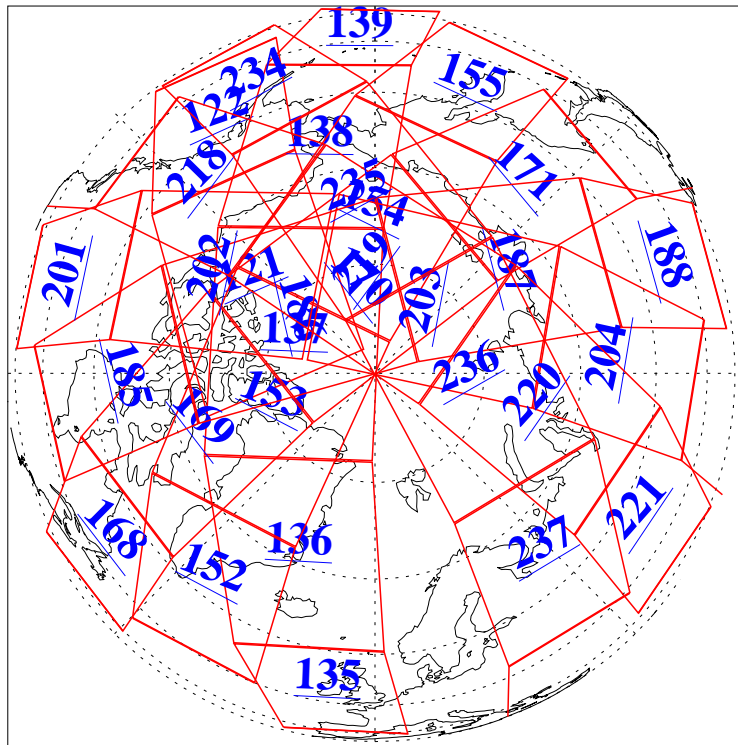

L1B Availability  
AMSU Granules: 240  
HSB Granules: 0  
AIRS Granules: 240

24 May 2016  
DoY 145  
Aqua Day 5134  
Granules: 1 to 120

Granules: 121 to 240

Legend: AMSU Available, HSB Available, AIRS Available

L1B Availability  
AMSU Granules: 240  
HSB Granules: 0  
AIRS Granules: 240

24 May 2016  
DoY 145  
Aqua Day 5134  
Ascending Granules

Descending Granules

Legend: AMSU Available, HSB Available, AIRS Available

L1B Availability  
 AMSU Granules: 240  
 HSB Granules: 0  
 AIRS Granules: 240

24 May 2016  
 DoY 145  
 Aqua Day 5134

Northern Hemisphere Granules

Southern Hemisphere Granules

Legend: AMSU Available, HSB Available, AIRS Available