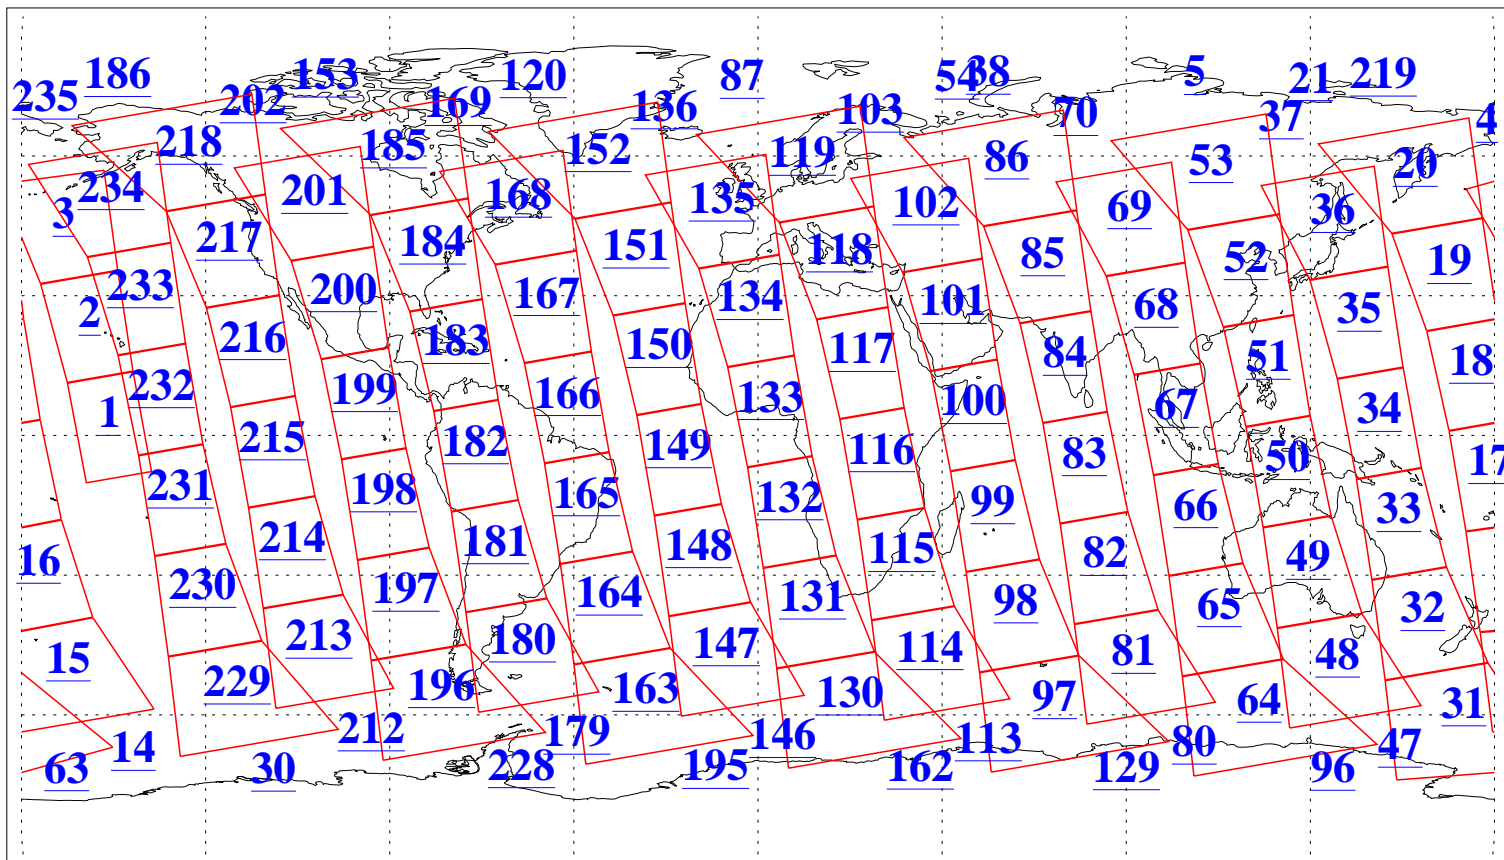

L1B Availability  
AMSU Granules: 240  
HSB Granules: 0  
AIRS Granules: 240

24 May 2016  
DoY 145  
Aqua Day 5134  
Granules: 1 to 120

Granules: 121 to 240

Legend: AMSU Available, HSB Available, AIRS Available

L1B Availability  
AMSU Granules: 240  
HSB Granules: 0  
AIRS Granules: 240

24 May 2016  
DoY 145  
Aqua Day 5134  
Ascending Granules

Descending Granules

Legend: AMSU Available, HSB Available, AIRS Available

L1B Availability  
 AMSU Granules: 240  
 HSB Granules: 0  
 AIRS Granules: 240

24 May 2016  
 DoY 145  
 Aqua Day 5134

Northern Hemisphere Granules

Southern Hemisphere Granules

Legend: AMSU Available, HSB Available, AIRS Available