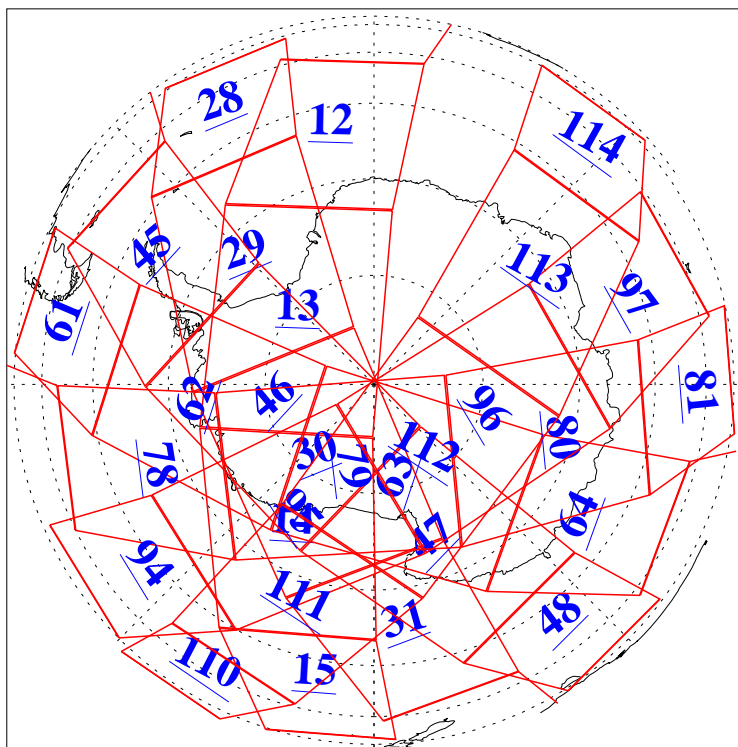

L1B Availability  
AMSU Granules: 240  
HSB Granules: 0  
AIRS Granules: 240

24 May 2016  
DoY 145  
Aqua Day 5134  
Granules: 1 to 120

Granules: 121 to 240

Legend: AMSU Available, HSB Available, AIRS Available

L1B Availability  
AMSU Granules: 240  
HSB Granules: 0  
AIRS Granules: 240

24 May 2016  
DoY 145  
Aqua Day 5134  
Ascending Granules

Descending Granules

Legend: AMSU Available, HSB Available, AIRS Available

L1B Availability  
 AMSU Granules: 240  
 HSB Granules: 0  
 AIRS Granules: 240

24 May 2016  
 DoY 145  
 Aqua Day 5134

Northern Hemisphere Granules

Southern Hemisphere Granules

Legend: AMSU Available, HSB Available, AIRS Available