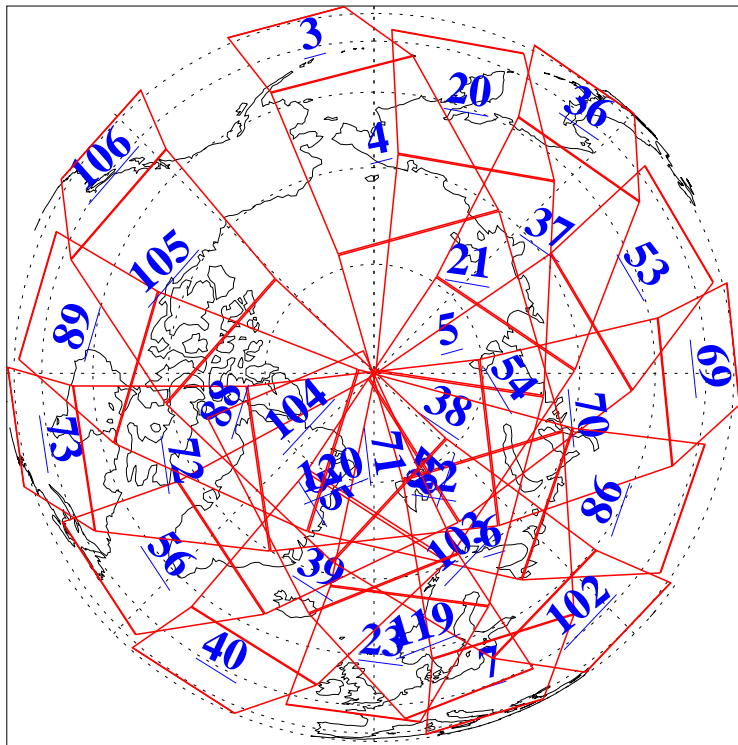

L1B Availability  
AMSU Granules: 240  
HSB Granules: 0  
AIRS Granules: 240

24 May 2016  
DoY 145  
Aqua Day 5134  
Granules: 1 to 120

Granules: 121 to 240

Legend: AMSU Available, HSB Available, AIRS Available

L1B Availability  
AMSU Granules: 240  
HSB Granules: 0  
AIRS Granules: 240

24 May 2016  
DoY 145  
Aqua Day 5134  
Ascending Granules

Descending Granules

Legend: AMSU Available, HSB Available, AIRS Available

L1B Availability  
 AMSU Granules: 240  
 HSB Granules: 0  
 AIRS Granules: 240

24 May 2016  
 DoY 145  
 Aqua Day 5134

Northern Hemisphere Granules

Southern Hemisphere Granules

Legend: AMSU Available, HSB Available, AIRS Available