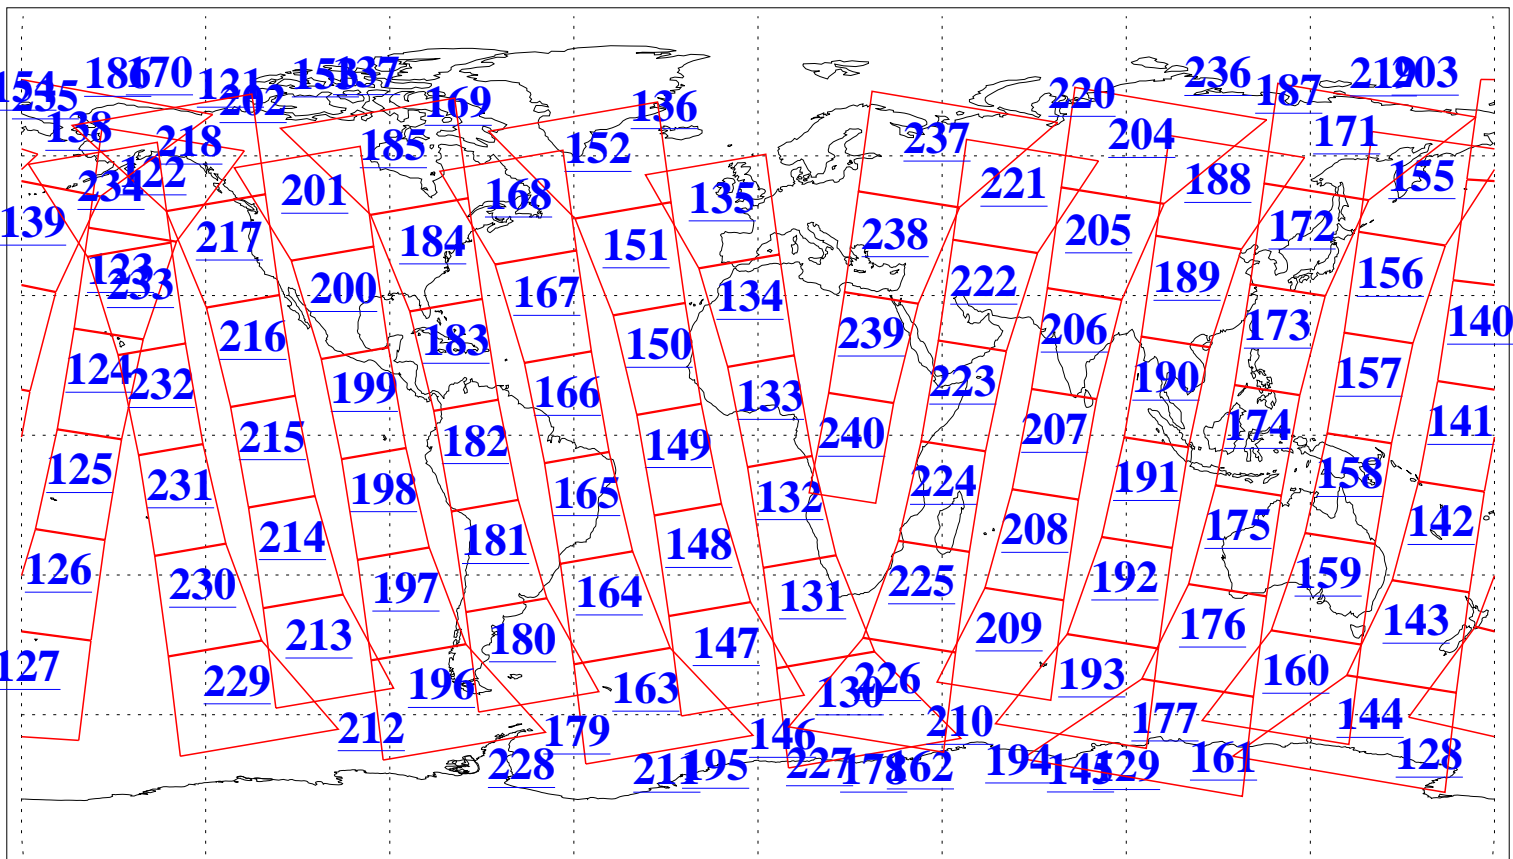

L1B Availability  
AMSU Granules: 240  
HSB Granules: 0  
AIRS Granules: 240

24 May 2016  
DoY 145  
Aqua Day 5134  
Granules: 1 to 120

Granules: 121 to 240

Legend: AMSU Available, HSB Available, AIRS Available

L1B Availability  
AMSU Granules: 240  
HSB Granules: 0  
AIRS Granules: 240

24 May 2016  
DoY 145  
Aqua Day 5134  
Ascending Granules

Descending Granules

Legend: AMSU Available, HSB Available, AIRS Available

L1B Availability  
 AMSU Granules: 240  
 HSB Granules: 0  
 AIRS Granules: 240

24 May 2016  
 DoY 145  
 Aqua Day 5134

Northern Hemisphere Granules

Southern Hemisphere Granules

Legend: AMSU Available, HSB Available, AIRS Available