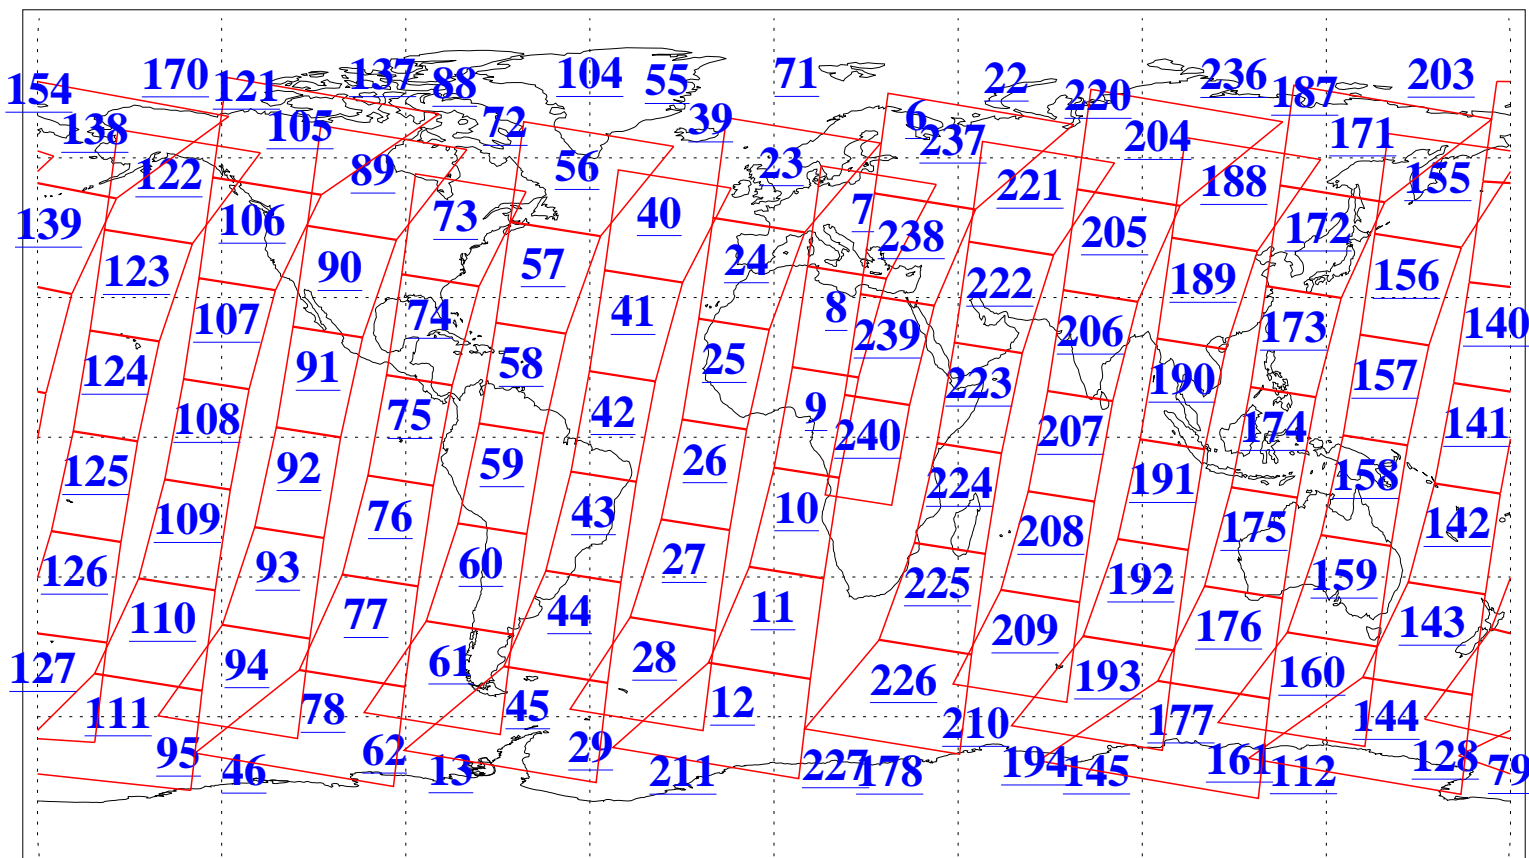

L1B Availability  
AMSU Granules: 240  
HSB Granules: 0  
AIRS Granules: 240

24 May 2016  
DoY 145  
Aqua Day 5134  
Granules: 1 to 120

Granules: 121 to 240

Legend: AMSU Available, HSB Available, AIRS Available

L1B Availability  
AMSU Granules: 240  
HSB Granules: 0  
AIRS Granules: 240

24 May 2016  
DoY 145  
Aqua Day 5134  
Ascending Granules

Descending Granules

Legend: AMSU Available, HSB Available, AIRS Available

L1B Availability  
 AMSU Granules: 240  
 HSB Granules: 0  
 AIRS Granules: 240

24 May 2016  
 DoY 145  
 Aqua Day 5134

Northern Hemisphere Granules

Southern Hemisphere Granules

Legend: AMSU Available, HSB Available, AIRS Available