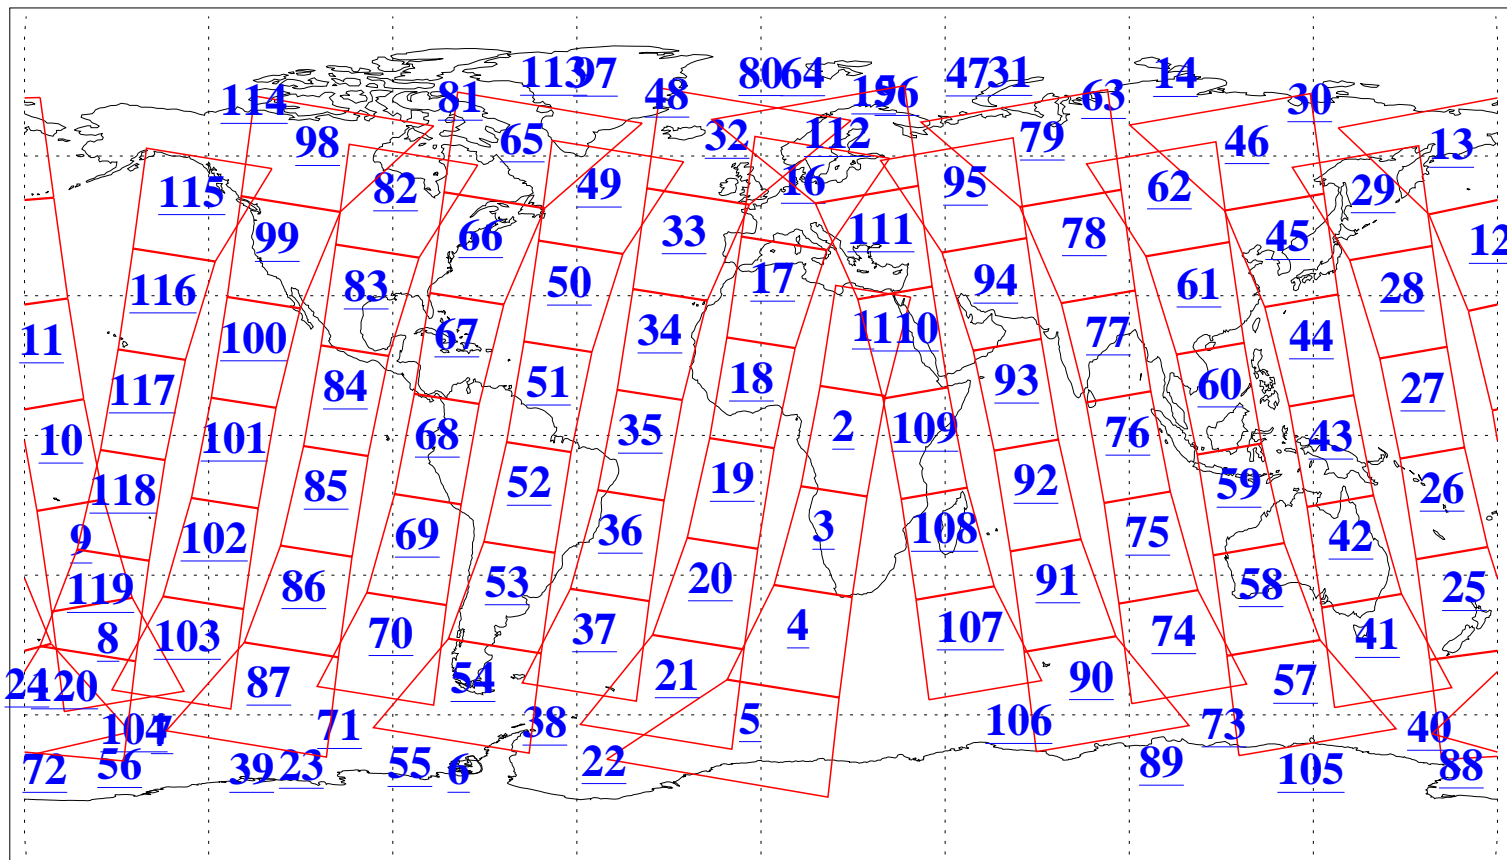

L1B Availability
AMSU Granules: 240
HSB Granules: 0
AIRS Granules: 240

23 May 2016
DoY 144
Aqua Day 5133
Granules: 1 to 120

Granules: 121 to 240

Legend: AMSU Available, HSB Available, AIRS Available

L1B Availability
AMSU Granules: 240
HSB Granules: 0
AIRS Granules: 240

23 May 2016
DoY 144
Aqua Day 5133

Ascending Granules

Descending Granules

Legend: AMSU Available, HSB Available, AIRS Available

L1B Availability
 AMSU Granules: 240
 HSB Granules: 0
 AIRS Granules: 240

23 May 2016
 DoY 144
 Aqua Day 5133

Northern Hemisphere Granules

Southern Hemisphere Granules

Legend: AMSU Available, HSB Available, AIRS Available