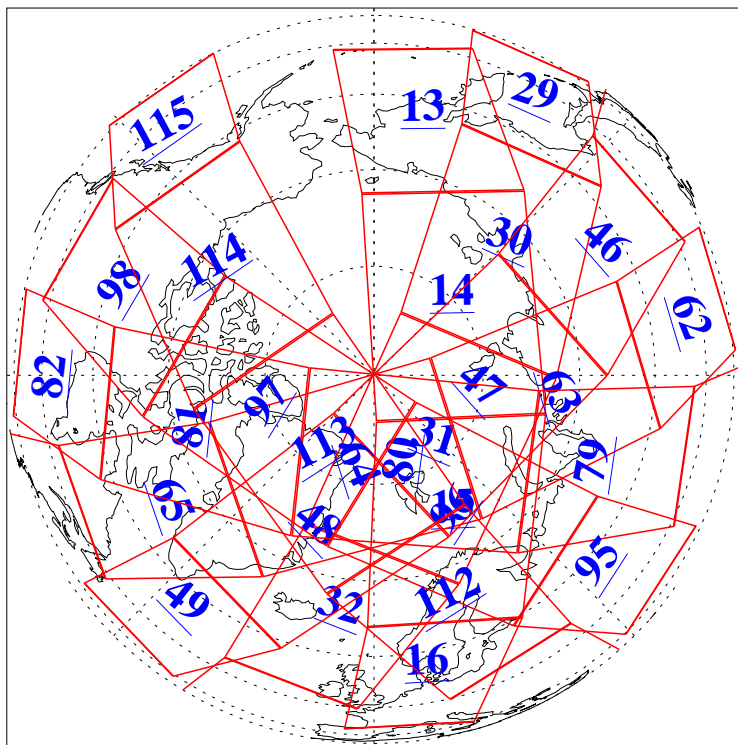

L1B Availability
AMSU Granules: 240
HSB Granules: 0
AIRS Granules: 240

23 May 2016
DoY 144
Aqua Day 5133
Granules: 1 to 120

Granules: 121 to 240

Legend: AMSU Available, HSB Available, AIRS Available

L1B Availability
AMSU Granules: 240
HSB Granules: 0
AIRS Granules: 240

23 May 2016
DoY 144
Aqua Day 5133

Ascending Granules

Descending Granules

Legend: AMSU Available, HSB Available, AIRS Available

L1B Availability
 AMSU Granules: 240
 HSB Granules: 0
 AIRS Granules: 240

23 May 2016
 DoY 144
 Aqua Day 5133

Northern Hemisphere Granules

Southern Hemisphere Granules

Legend: AMSU Available, HSB Available, AIRS Available