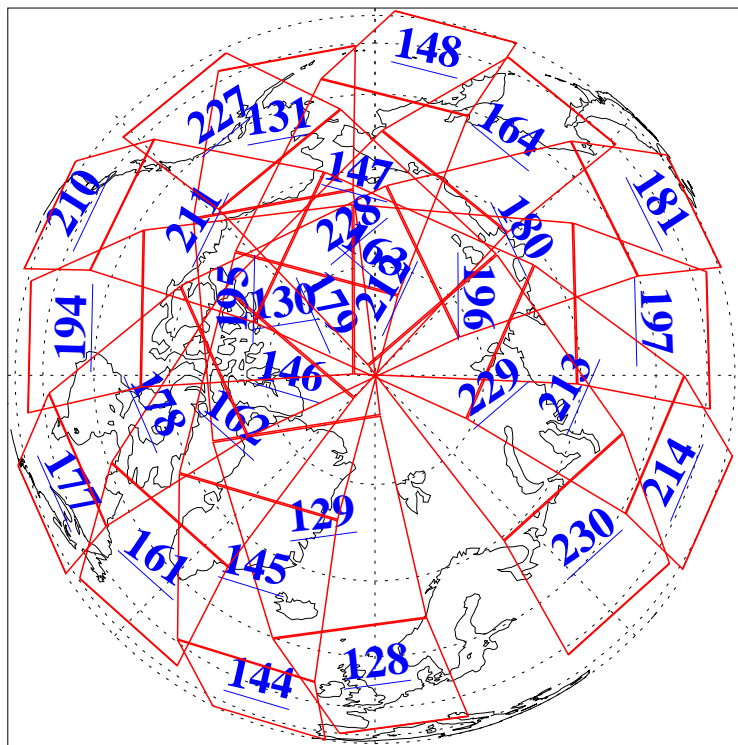

L1B Availability
AMSU Granules: 240
HSB Granules: 0
AIRS Granules: 240

23 May 2016
DoY 144
Aqua Day 5133
Granules: 1 to 120

Granules: 121 to 240

Legend: AMSU Available, HSB Available, AIRS Available

L1B Availability
AMSU Granules: 240
HSB Granules: 0
AIRS Granules: 240

23 May 2016
DoY 144
Aqua Day 5133

Ascending Granules

Descending Granules

Legend: AMSU Available, HSB Available, AIRS Available

L1B Availability
 AMSU Granules: 240
 HSB Granules: 0
 AIRS Granules: 240

23 May 2016
 DoY 144
 Aqua Day 5133

Northern Hemisphere Granules

Southern Hemisphere Granules

Legend: AMSU Available, HSB Available, AIRS Available