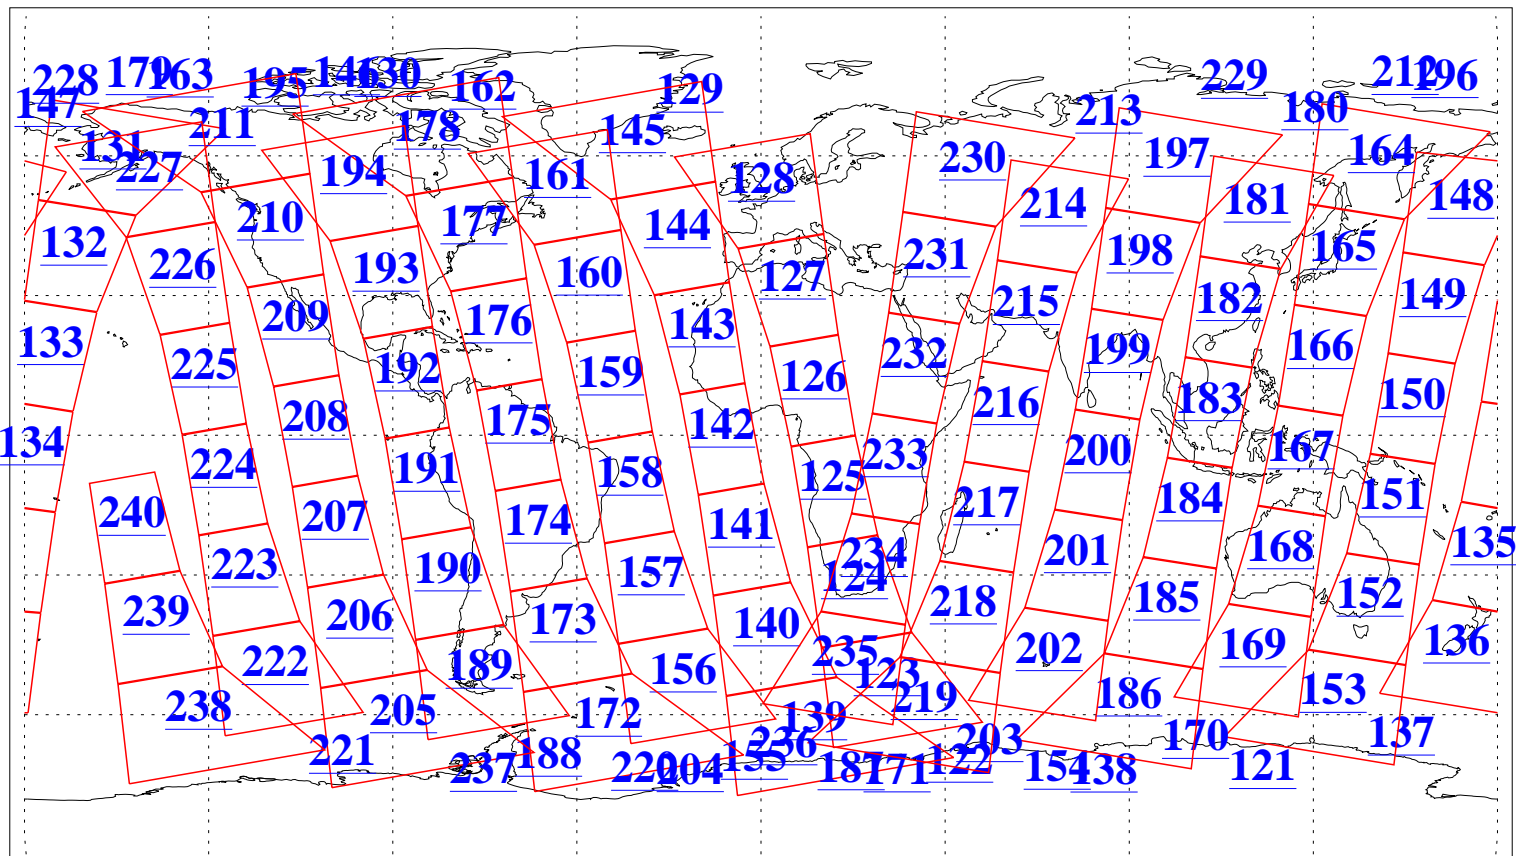

L1B Availability
AMSU Granules: 240
HSB Granules: 0
AIRS Granules: 240

23 May 2016
DoY 144
Aqua Day 5133
Granules: 1 to 120

Granules: 121 to 240

Legend: AMSU Available, HSB Available, AIRS Available

L1B Availability
AMSU Granules: 240
HSB Granules: 0
AIRS Granules: 240

23 May 2016
DoY 144
Aqua Day 5133

Ascending Granules

Descending Granules

Legend: AMSU Available, HSB Available, AIRS Available

L1B Availability
 AMSU Granules: 240
 HSB Granules: 0
 AIRS Granules: 240

23 May 2016
 DoY 144
 Aqua Day 5133

Northern Hemisphere Granules

Southern Hemisphere Granules

Legend: AMSU Available, HSB Available, AIRS Available