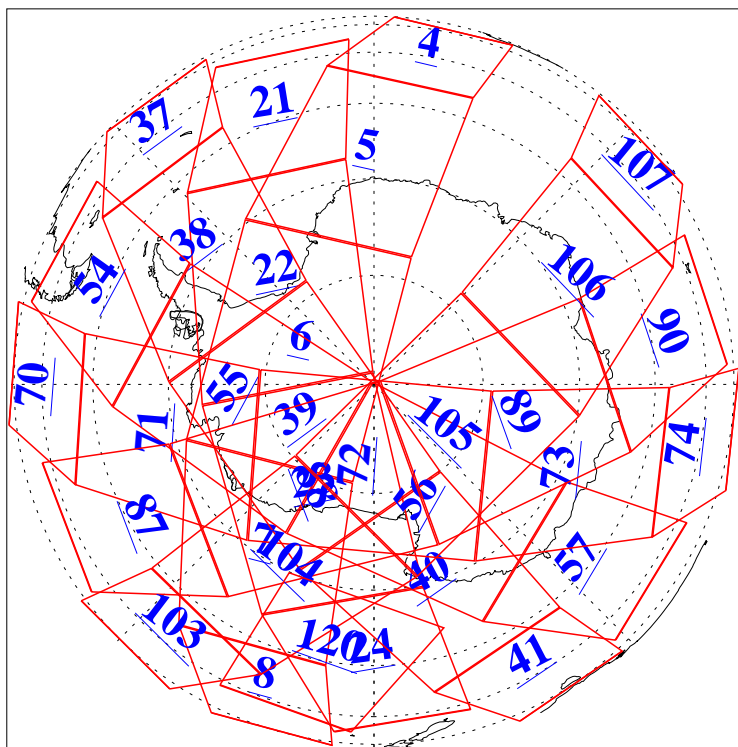

L1B Availability
AMSU Granules: 240
HSB Granules: 0
AIRS Granules: 240

23 May 2016
DoY 144
Aqua Day 5133
Granules: 1 to 120

Granules: 121 to 240

Legend: AMSU Available, HSB Available, AIRS Available

L1B Availability
AMSU Granules: 240
HSB Granules: 0
AIRS Granules: 240

23 May 2016
DoY 144
Aqua Day 5133

Ascending Granules

Descending Granules

Legend: AMSU Available, HSB Available, AIRS Available

L1B Availability
 AMSU Granules: 240
 HSB Granules: 0
 AIRS Granules: 240

23 May 2016
 DoY 144
 Aqua Day 5133

Northern Hemisphere Granules

Southern Hemisphere Granules

Legend: AMSU Available, HSB Available, AIRS Available