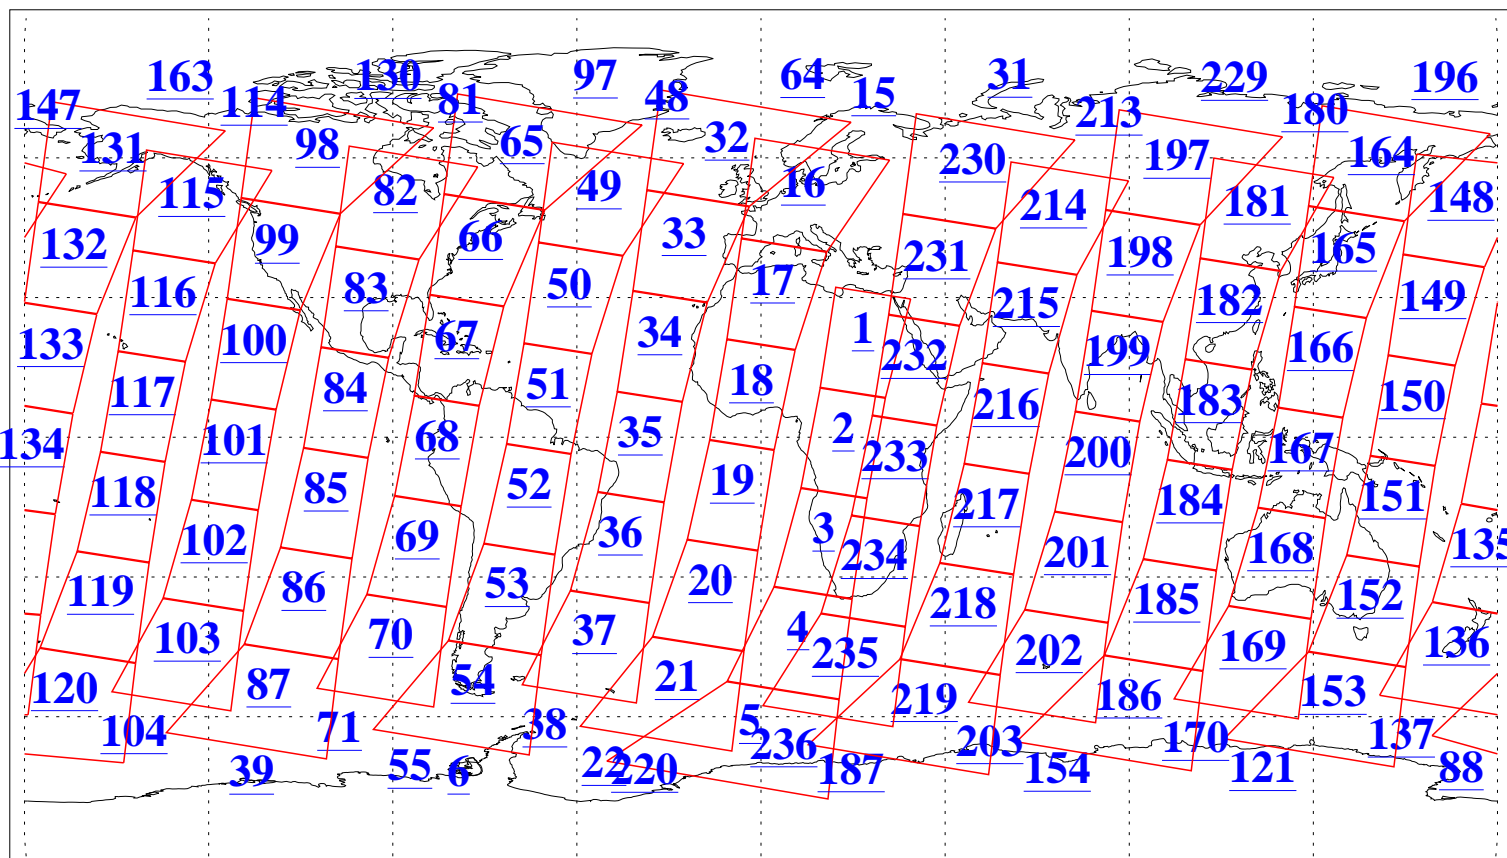

L1B Availability
AMSU Granules: 240
HSB Granules: 0
AIRS Granules: 240

23 May 2016
DoY 144
Aqua Day 5133
Granules: 1 to 120

Granules: 121 to 240

Legend: AMSU Available, HSB Available, AIRS Available

L1B Availability
AMSU Granules: 240
HSB Granules: 0
AIRS Granules: 240

23 May 2016
DoY 144
Aqua Day 5133

Ascending Granules

Descending Granules

Legend: AMSU Available, HSB Available, AIRS Available

L1B Availability
 AMSU Granules: 240
 HSB Granules: 0
 AIRS Granules: 240

23 May 2016
 DoY 144
 Aqua Day 5133

Northern Hemisphere Granules

Southern Hemisphere Granules

Legend: AMSU Available, HSB Available, AIRS Available