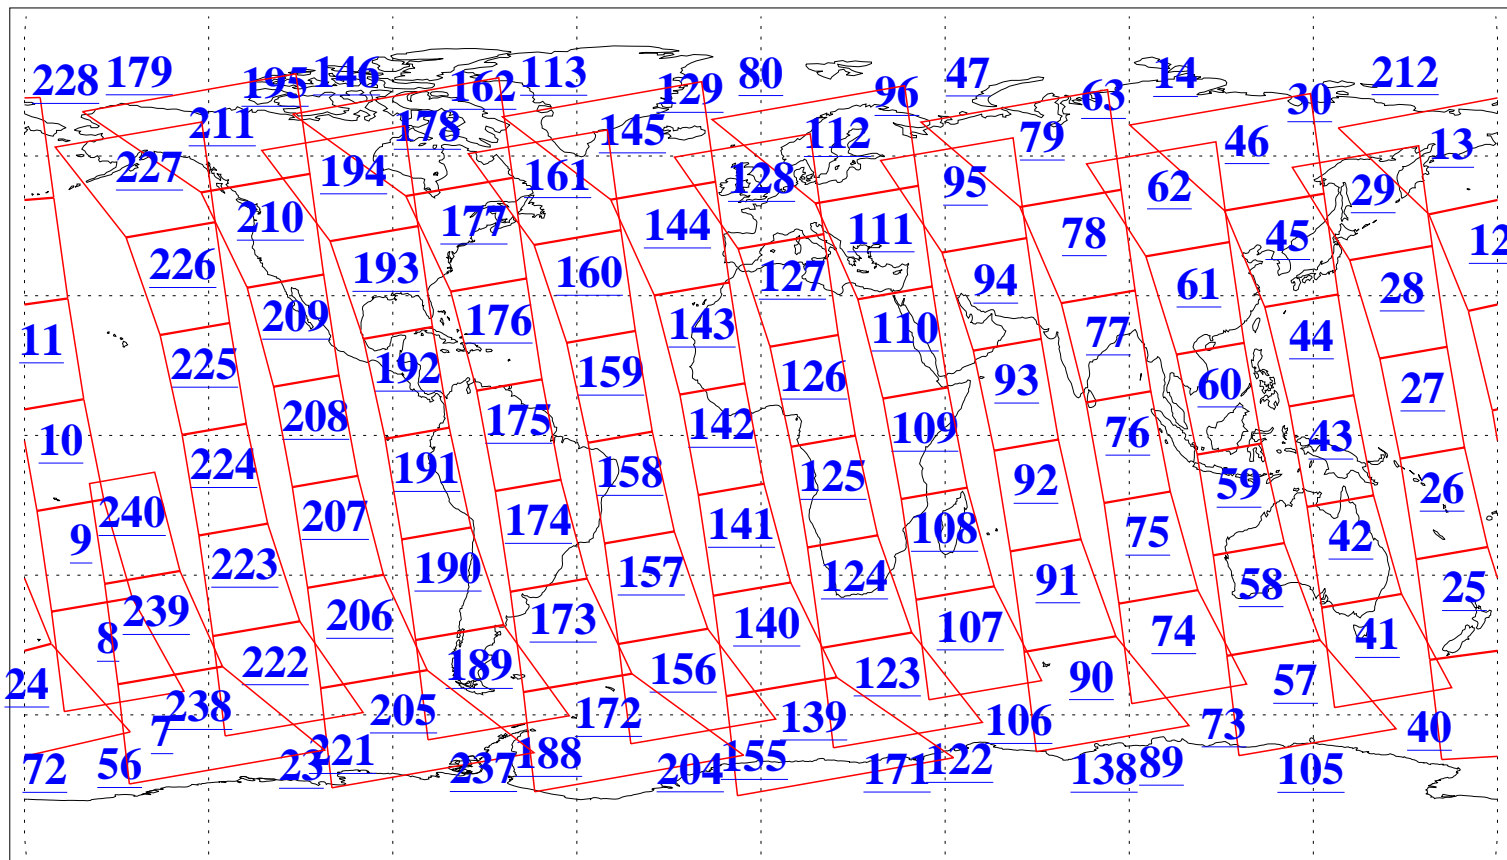

L1B Availability
AMSU Granules: 240
HSB Granules: 0
AIRS Granules: 240

23 May 2016
DoY 144
Aqua Day 5133
Granules: 1 to 120

Granules: 121 to 240

Legend: AMSU Available, HSB Available, AIRS Available

L1B Availability
AMSU Granules: 240
HSB Granules: 0
AIRS Granules: 240

23 May 2016
DoY 144
Aqua Day 5133

Ascending Granules

Descending Granules

Legend: AMSU Available, HSB Available, AIRS Available

L1B Availability
 AMSU Granules: 240
 HSB Granules: 0
 AIRS Granules: 240

23 May 2016
 DoY 144
 Aqua Day 5133

Northern Hemisphere Granules

Southern Hemisphere Granules

Legend: AMSU Available, HSB Available, AIRS Available