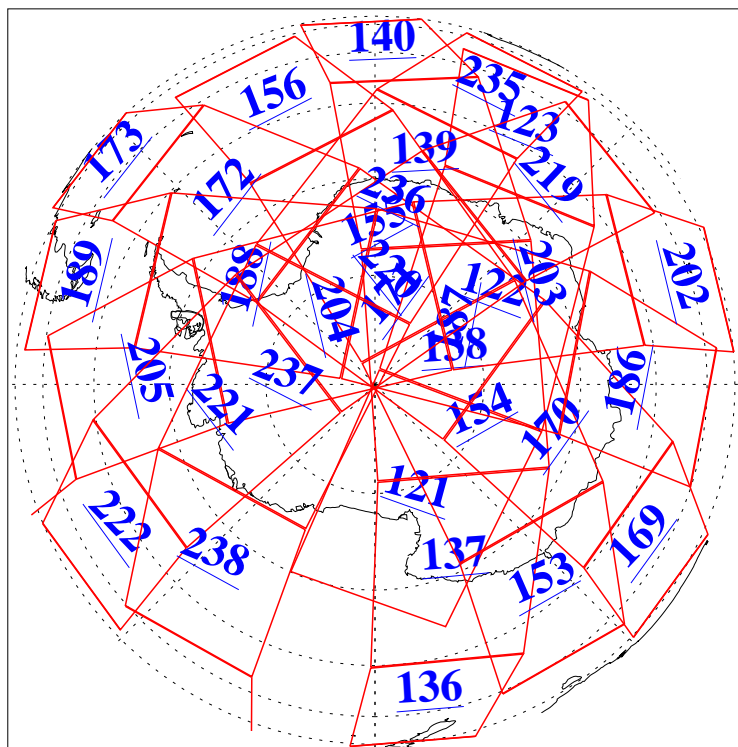

23 May 2016
DoY 144
Aqua Day 5133

Ascending Granules

Descending Granules

Legend: AMSU Available, HSB Available, AIRS Available

L1B Availability
 AMSU Granules: 240
 HSB Granules: 0
 AIRS Granules: 240

23 May 2016
 DoY 144
 Aqua Day 5133

Northern Hemisphere Granules

Southern Hemisphere Granules

Legend: AMSU Available, HSB Available, AIRS Available