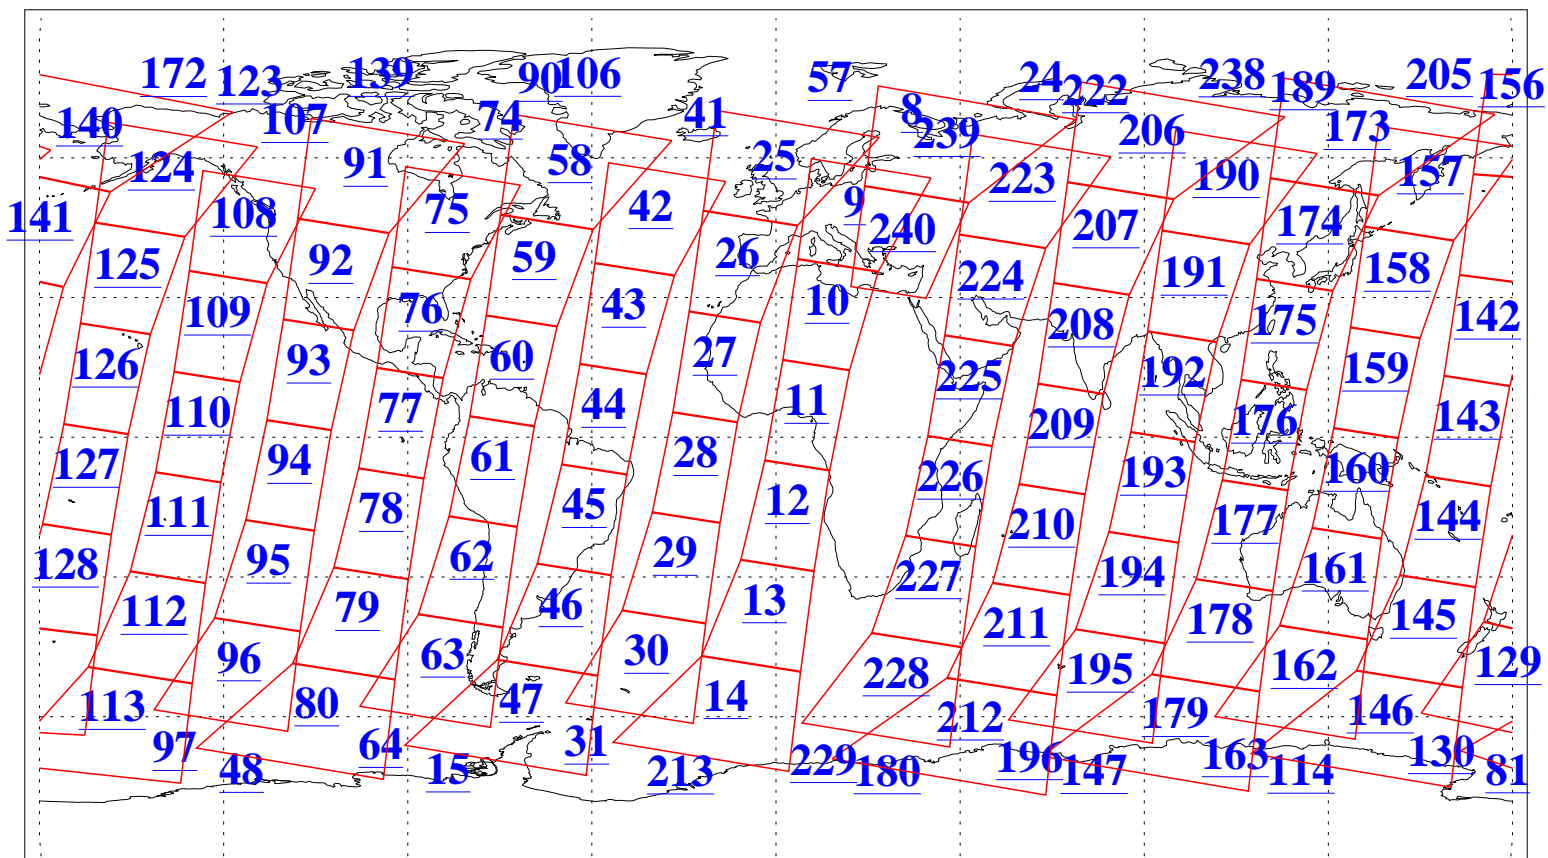

L1B Availability
AMSU Granules: 240
HSB Granules: 0
AIRS Granules: 240

22 May 2016
DoY 143
Aqua Day 5132
Granules: 1 to 120

Granules: 121 to 240

Legend: AMSU Available, *HSB Available*, *AIRS Available*

L1B Availability
AMSU Granules: 240
HSB Granules: 0
AIRS Granules: 240

22 May 2016
DoY 143
Aqua Day 5132
Ascending Granules

Descending Granules

Legend: AMSU Available, HSB Available, AIRS Available

L1B Availability
 AMSU Granules: 240
 HSB Granules: 0
 AIRS Granules: 240

22 May 2016
 DoY 143
 Aqua Day 5132

Northern Hemisphere Granules

Southern Hemisphere Granules

Legend: AMSU Available, HSB Available, AIRS Available