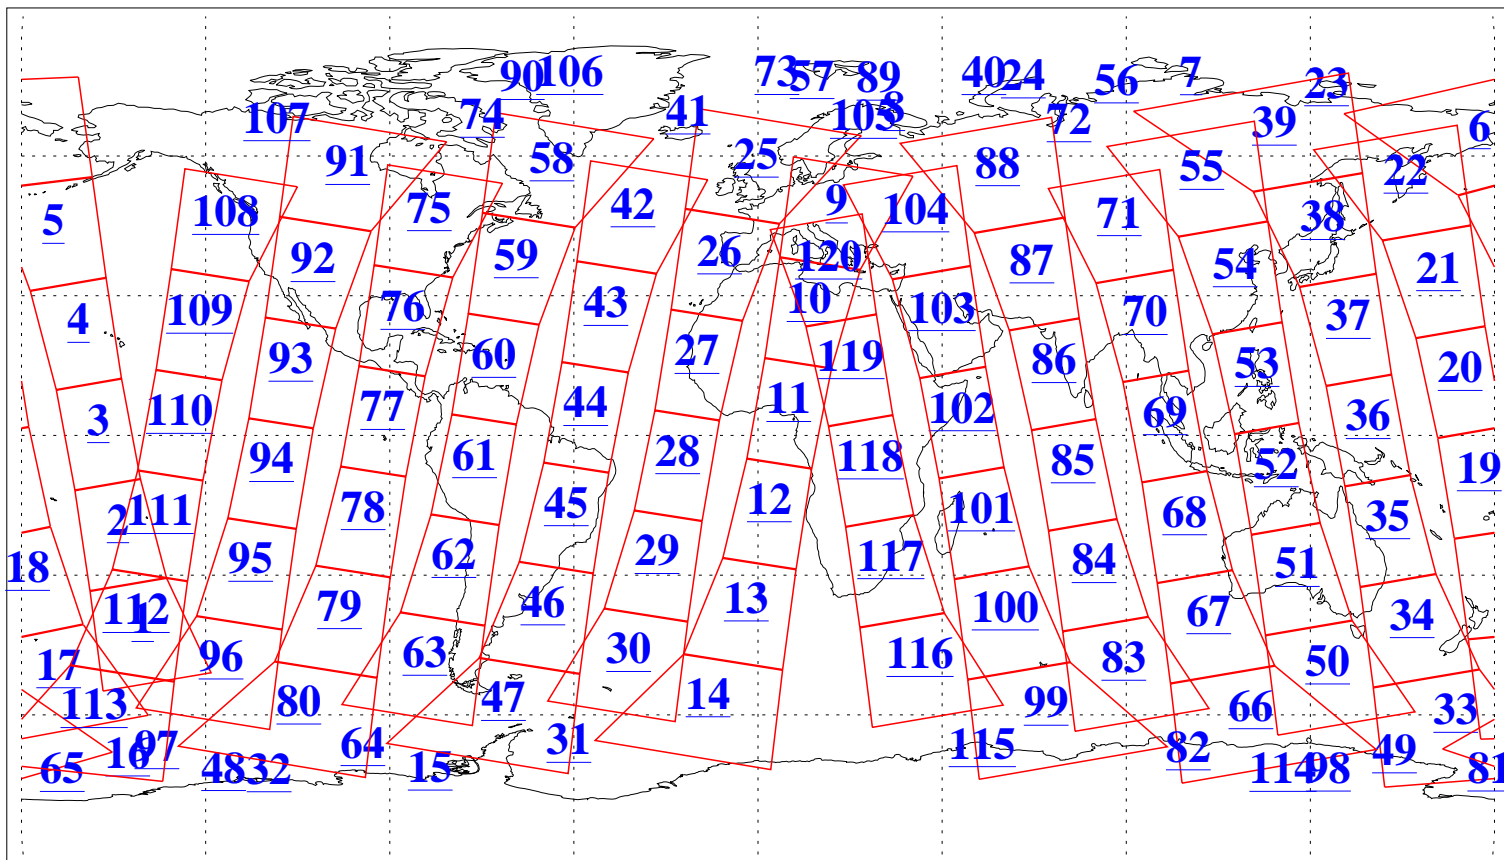

L1B Availability
AMSU Granules: 240
HSB Granules: 0
AIRS Granules: 240

22 May 2016
DoY 143
Aqua Day 5132
Granules: 1 to 120

Granules: 121 to 240

Legend: AMSU Available, *HSB Available*, *AIRS Available*

L1B Availability
AMSU Granules: 240
HSB Granules: 0
AIRS Granules: 240

22 May 2016
DoY 143
Aqua Day 5132
Ascending Granules

Descending Granules

Legend: AMSU Available, HSB Available, AIRS Available

L1B Availability
 AMSU Granules: 240
 HSB Granules: 0
 AIRS Granules: 240

22 May 2016
 DoY 143
 Aqua Day 5132

Northern Hemisphere Granules

Southern Hemisphere Granules

Legend: AMSU Available, HSB Available, AIRS Available