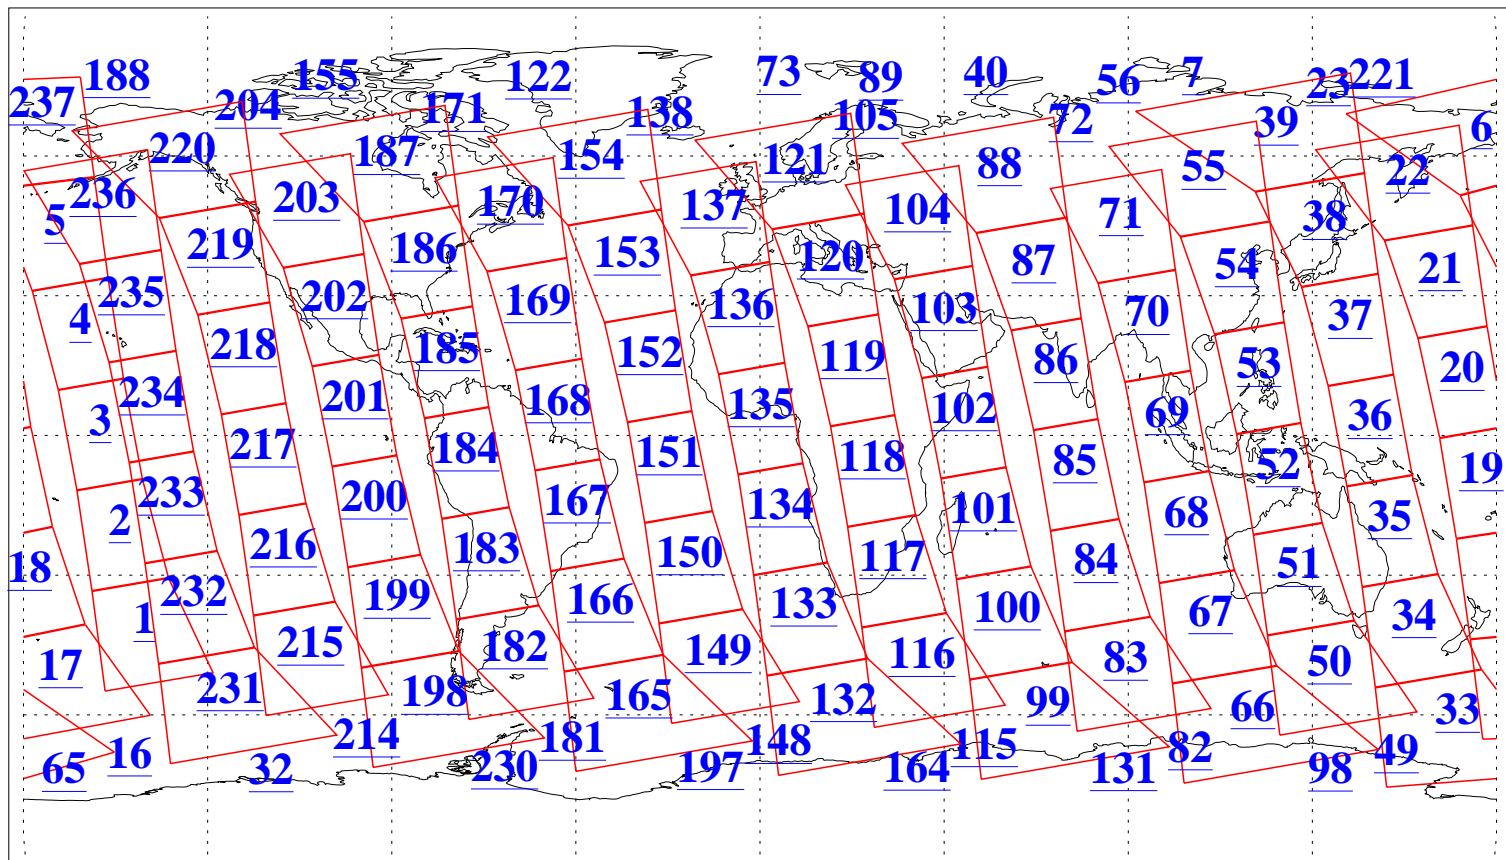

L1B Availability
AMSU Granules: 240
HSB Granules: 0
AIRS Granules: 240

22 May 2016
DoY 143
Aqua Day 5132
Granules: 1 to 120

Granules: 121 to 240

Legend: AMSU Available, *HSB Available*, *AIRS Available*

L1B Availability
AMSU Granules: 240
HSB Granules: 0
AIRS Granules: 240

22 May 2016
DoY 143
Aqua Day 5132
Ascending Granules

Descending Granules

Legend: AMSU Available, HSB Available, AIRS Available

L1B Availability
 AMSU Granules: 240
 HSB Granules: 0
 AIRS Granules: 240

22 May 2016
 DoY 143
 Aqua Day 5132

Northern Hemisphere Granules

Southern Hemisphere Granules

Legend: AMSU Available, HSB Available, AIRS Available