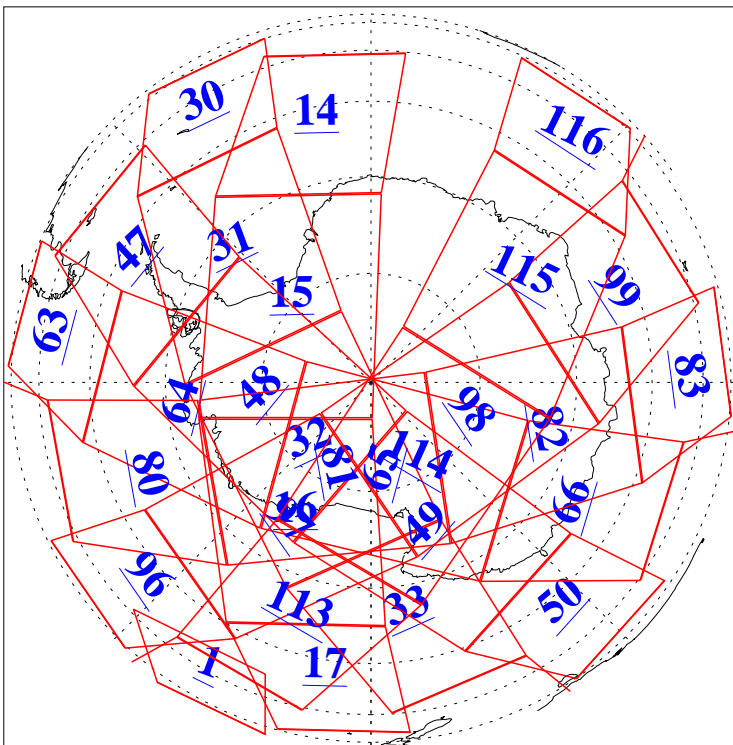

L1B Availability
AMSU Granules: 240
HSB Granules: 0
AIRS Granules: 240

22 May 2016
DoY 143
Aqua Day 5132
Granules: 1 to 120

Granules: 121 to 240

Legend: AMSU Available, *HSB Available*, *AIRS Available*

L1B Availability
AMSU Granules: 240
HSB Granules: 0
AIRS Granules: 240

22 May 2016
DoY 143
Aqua Day 5132
Ascending Granules

Descending Granules

Legend: AMSU Available, HSB Available, AIRS Available

L1B Availability
 AMSU Granules: 240
 HSB Granules: 0
 AIRS Granules: 240

22 May 2016
 DoY 143
 Aqua Day 5132

Northern Hemisphere Granules

Southern Hemisphere Granules

Legend: AMSU Available, HSB Available, AIRS Available