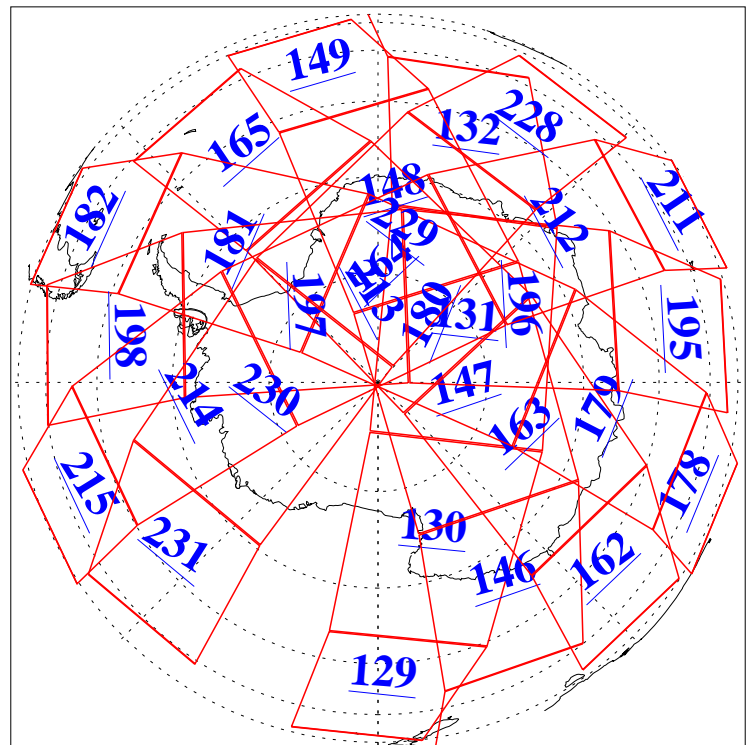

22 May 2016
DoY 143
Aqua Day 5132
Ascending Granules

Descending Granules

Legend: AMSU Available, HSB Available, AIRS Available

L1B Availability
 AMSU Granules: 240
 HSB Granules: 0
 AIRS Granules: 240

22 May 2016
 DoY 143
 Aqua Day 5132

Northern Hemisphere Granules

Southern Hemisphere Granules

Legend: AMSU Available, HSB Available, AIRS Available