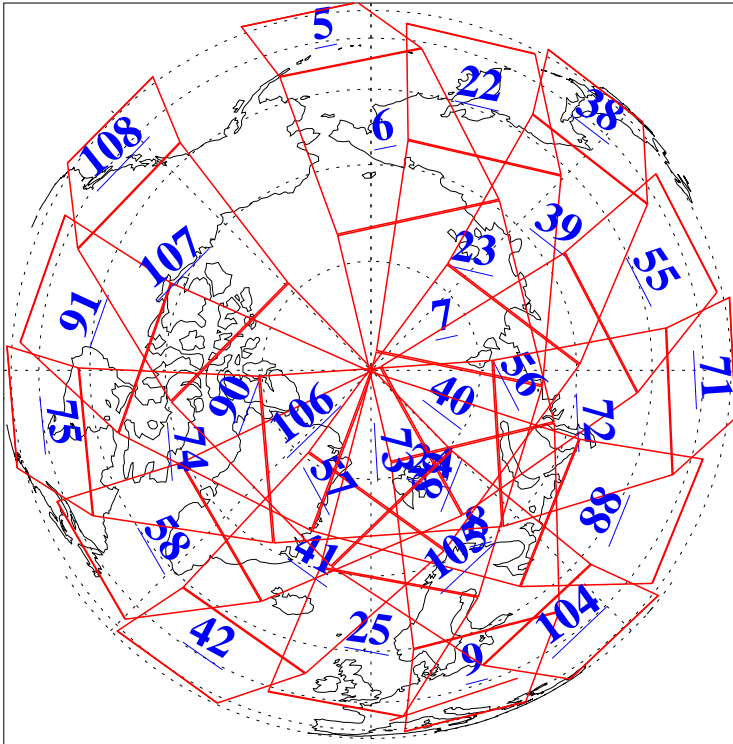

L1B Availability
AMSU Granules: 240
HSB Granules: 0
AIRS Granules: 240

22 May 2016
DoY 143
Aqua Day 5132
Granules: 1 to 120

Granules: 121 to 240

Legend: AMSU Available, *HSB Available*, *AIRS Available*

L1B Availability
AMSU Granules: 240
HSB Granules: 0
AIRS Granules: 240

22 May 2016
DoY 143
Aqua Day 5132
Ascending Granules

Descending Granules

Legend: AMSU Available, HSB Available, AIRS Available

L1B Availability
 AMSU Granules: 240
 HSB Granules: 0
 AIRS Granules: 240

22 May 2016
 DoY 143
 Aqua Day 5132

Northern Hemisphere Granules

Southern Hemisphere Granules

Legend: AMSU Available, HSB Available, AIRS Available