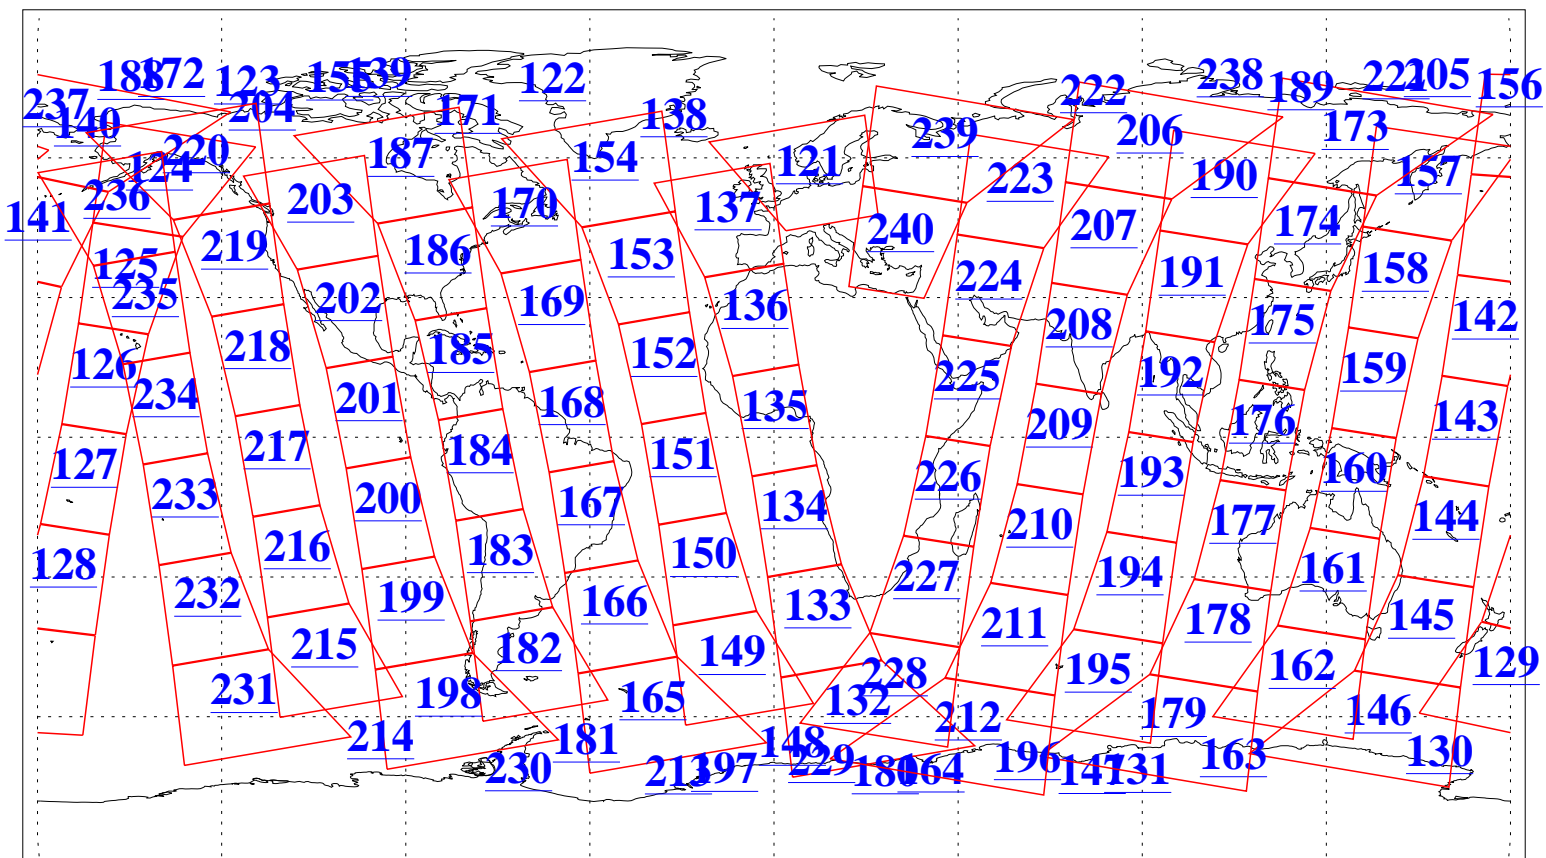

L1B Availability
AMSU Granules: 240
HSB Granules: 0
AIRS Granules: 240

22 May 2016
DoY 143
Aqua Day 5132
Granules: 1 to 120

Granules: 121 to 240

Legend: AMSU Available, *HSB Available*, *AIRS Available*

L1B Availability
AMSU Granules: 240
HSB Granules: 0
AIRS Granules: 240

22 May 2016
DoY 143
Aqua Day 5132
Ascending Granules

Descending Granules

Legend: AMSU Available, HSB Available, AIRS Available

L1B Availability
 AMSU Granules: 240
 HSB Granules: 0
 AIRS Granules: 240

22 May 2016
 DoY 143
 Aqua Day 5132

Northern Hemisphere Granules

Southern Hemisphere Granules

Legend: AMSU Available, HSB Available, AIRS Available