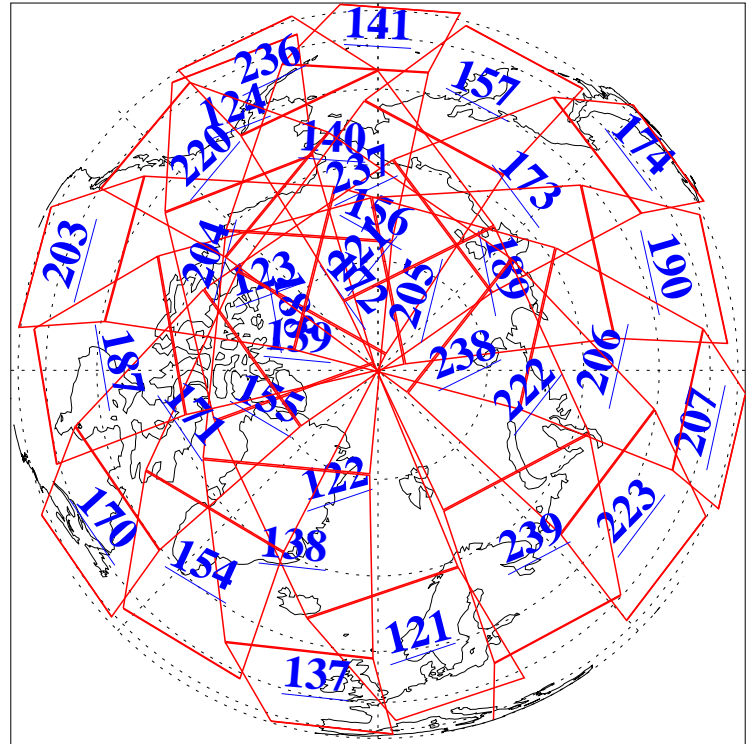

22 May 2016
DoY 143
Aqua Day 5132
Ascending Granules

Descending Granules

Legend: AMSU Available, HSB Available, AIRS Available

L1B Availability
 AMSU Granules: 240
 HSB Granules: 0
 AIRS Granules: 240

22 May 2016
 DoY 143
 Aqua Day 5132

Northern Hemisphere Granules

Southern Hemisphere Granules

Legend: AMSU Available, HSB Available, AIRS Available