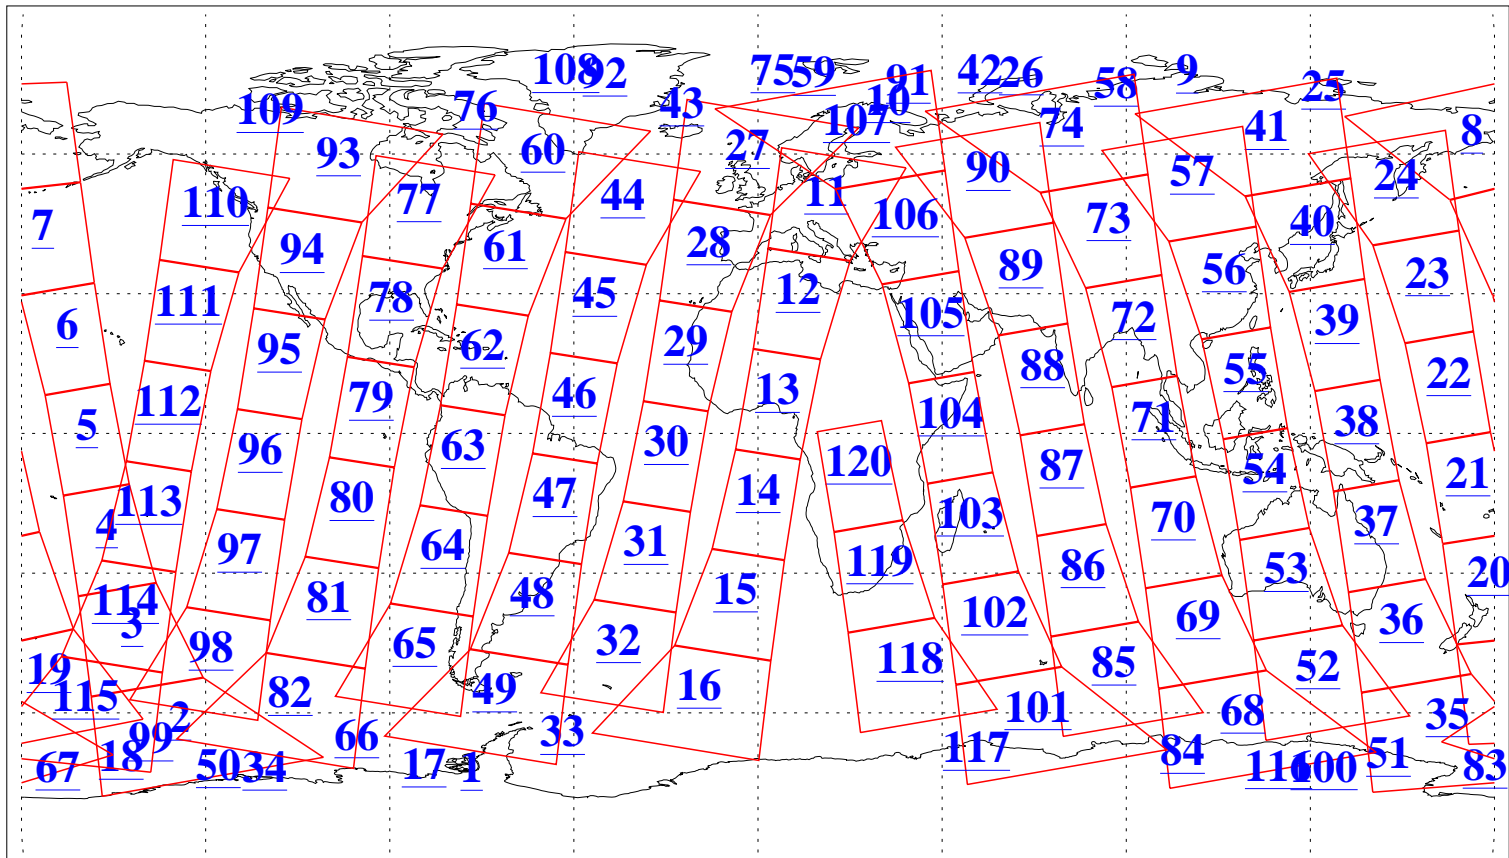

L1B Availability  
AMSU Granules: 240  
HSB Granules: 0  
AIRS Granules: 240

20 May 2016  
DoY 141  
Aqua Day 5130  
Granules: 1 to 120

Granules: 121 to 240

Legend: AMSU Available, HSB Available, AIRS Available

L1B Availability  
AMSU Granules: 240  
HSB Granules: 0  
AIRS Granules: 240

20 May 2016  
DoY 141  
Aqua Day 5130  
Ascending Granules

Descending Granules

Legend: AMSU Available, HSB Available, AIRS Available

L1B Availability  
 AMSU Granules: 240  
 HSB Granules: 0  
 AIRS Granules: 240

20 May 2016  
 DoY 141  
 Aqua Day 5130

Northern Hemisphere Granules

Southern Hemisphere Granules

Legend: AMSU Available, HSB Available, AIRS Available