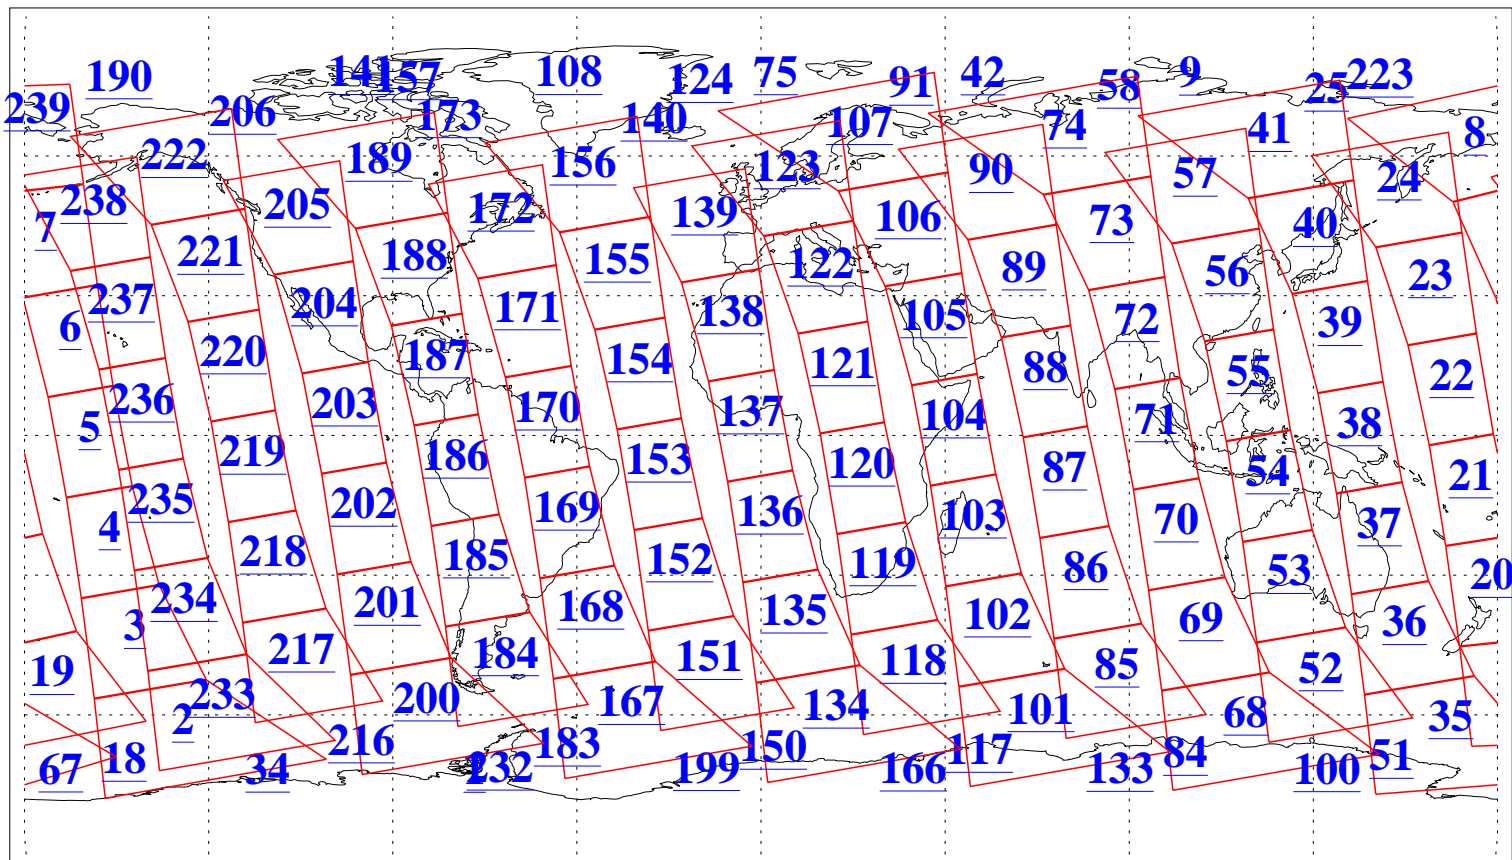

L1B Availability  
AMSU Granules: 240  
HSB Granules: 0  
AIRS Granules: 240

20 May 2016  
DoY 141  
Aqua Day 5130  
Granules: 1 to 120

Granules: 121 to 240

Legend: AMSU Available, HSB Available, AIRS Available

L1B Availability  
AMSU Granules: 240  
HSB Granules: 0  
AIRS Granules: 240

20 May 2016  
DoY 141  
Aqua Day 5130  
Ascending Granules

Descending Granules

Legend: AMSU Available, HSB Available, AIRS Available

L1B Availability  
 AMSU Granules: 240  
 HSB Granules: 0  
 AIRS Granules: 240

20 May 2016  
 DoY 141  
 Aqua Day 5130

Northern Hemisphere Granules

Southern Hemisphere Granules

Legend: AMSU Available, HSB Available, AIRS Available