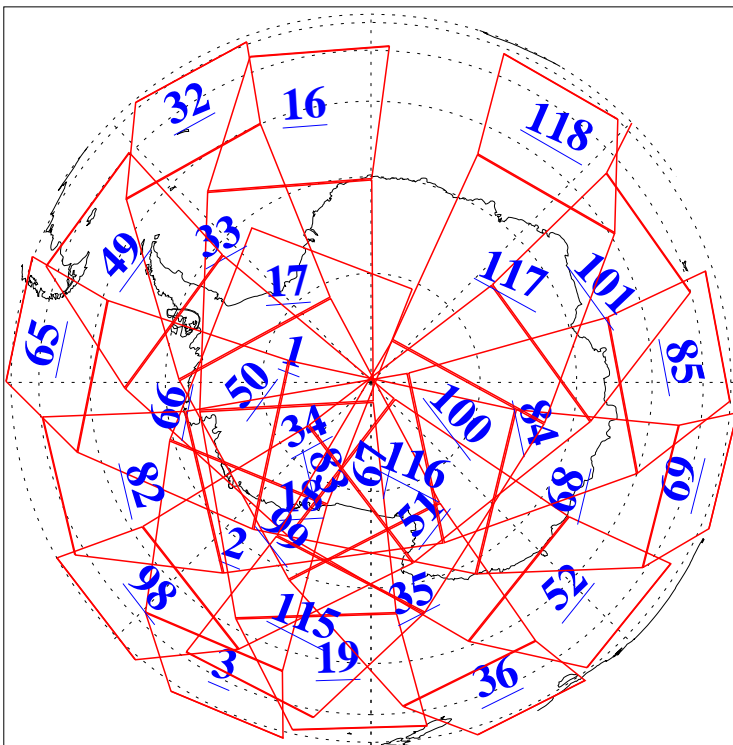

L1B Availability  
AMSU Granules: 240  
HSB Granules: 0  
AIRS Granules: 240

20 May 2016  
DoY 141  
Aqua Day 5130  
Granules: 1 to 120

Granules: 121 to 240

Legend: AMSU Available, HSB Available, AIRS Available

L1B Availability  
AMSU Granules: 240  
HSB Granules: 0  
AIRS Granules: 240

20 May 2016  
DoY 141  
Aqua Day 5130  
Ascending Granules

Descending Granules

Legend: AMSU Available, HSB Available, AIRS Available

L1B Availability  
 AMSU Granules: 240  
 HSB Granules: 0  
 AIRS Granules: 240

20 May 2016  
 DoY 141  
 Aqua Day 5130

Northern Hemisphere Granules

Southern Hemisphere Granules

Legend: AMSU Available, HSB Available, AIRS Available