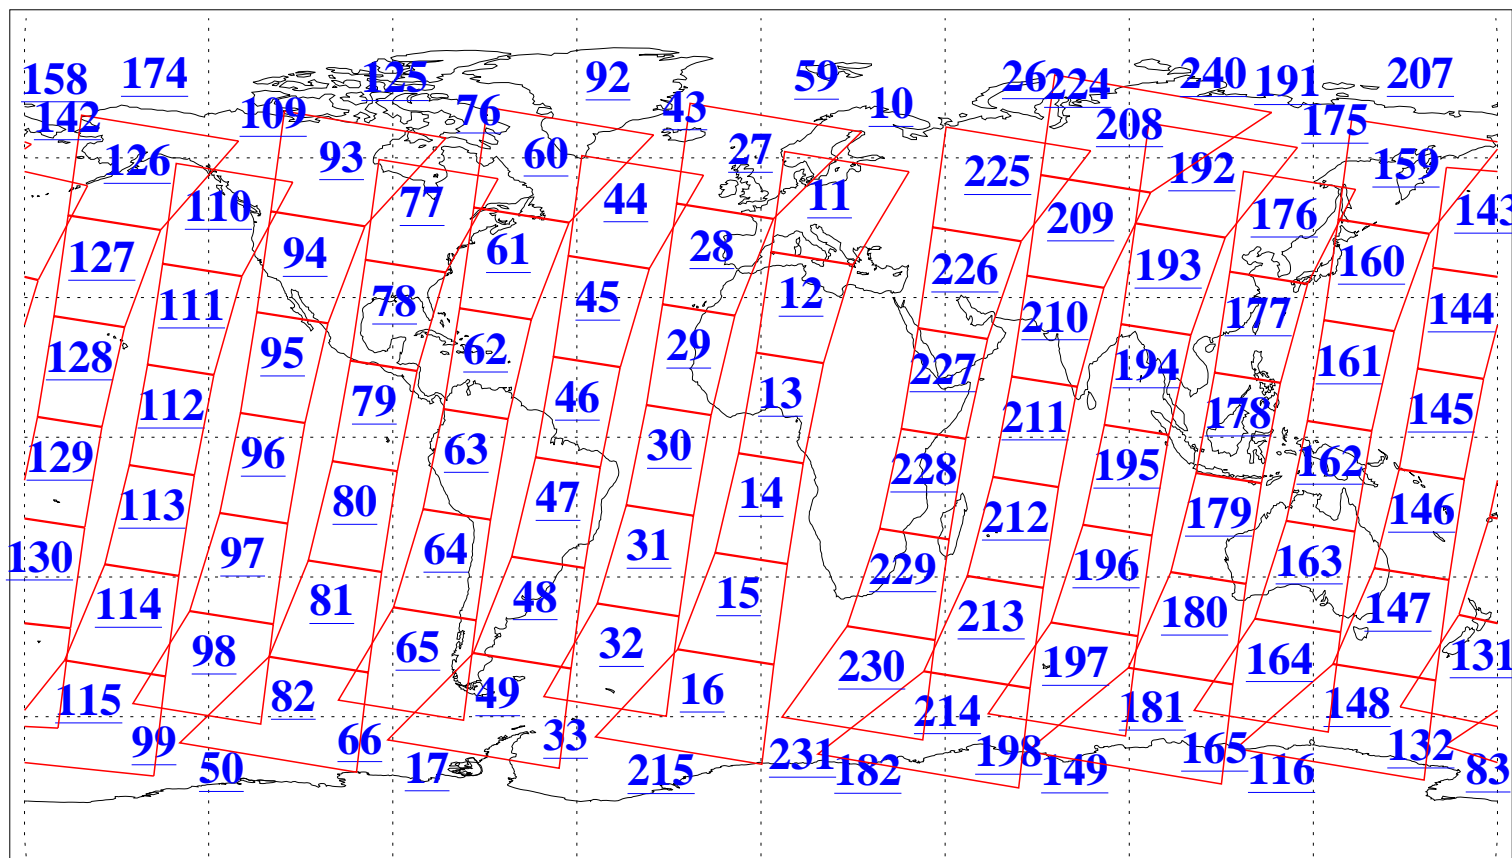

L1B Availability  
AMSU Granules: 240  
HSB Granules: 0  
AIRS Granules: 240

20 May 2016  
DoY 141  
Aqua Day 5130  
Granules: 1 to 120

Granules: 121 to 240

Legend: AMSU Available, HSB Available, AIRS Available

L1B Availability  
AMSU Granules: 240  
HSB Granules: 0  
AIRS Granules: 240

20 May 2016  
DoY 141  
Aqua Day 5130  
Ascending Granules

Descending Granules

Legend: AMSU Available, HSB Available, AIRS Available

L1B Availability  
 AMSU Granules: 240  
 HSB Granules: 0  
 AIRS Granules: 240

20 May 2016  
 DoY 141  
 Aqua Day 5130

Northern Hemisphere Granules

Southern Hemisphere Granules

Legend: AMSU Available, HSB Available, AIRS Available