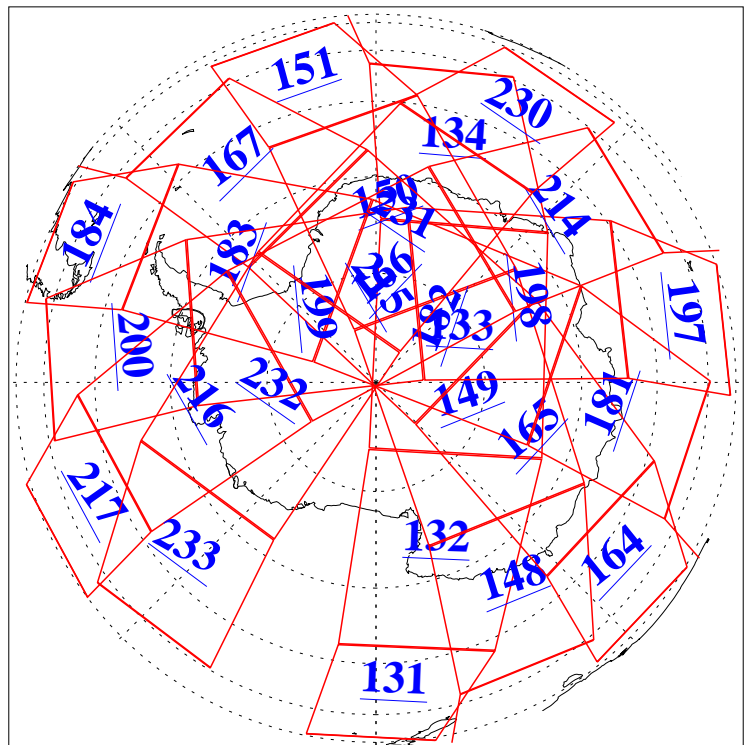

L1B Availability  
AMSU Granules: 240  
HSB Granules: 0  
AIRS Granules: 240

20 May 2016  
DoY 141  
Aqua Day 5130  
Granules: 1 to 120

Granules: 121 to 240

Legend: AMSU Available, HSB Available, AIRS Available

L1B Availability  
AMSU Granules: 240  
HSB Granules: 0  
AIRS Granules: 240

20 May 2016  
DoY 141  
Aqua Day 5130  
Ascending Granules

Descending Granules

Legend: AMSU Available, HSB Available, AIRS Available

L1B Availability  
 AMSU Granules: 240  
 HSB Granules: 0  
 AIRS Granules: 240

20 May 2016  
 DoY 141  
 Aqua Day 5130

Northern Hemisphere Granules

Southern Hemisphere Granules

Legend: AMSU Available, HSB Available, AIRS Available