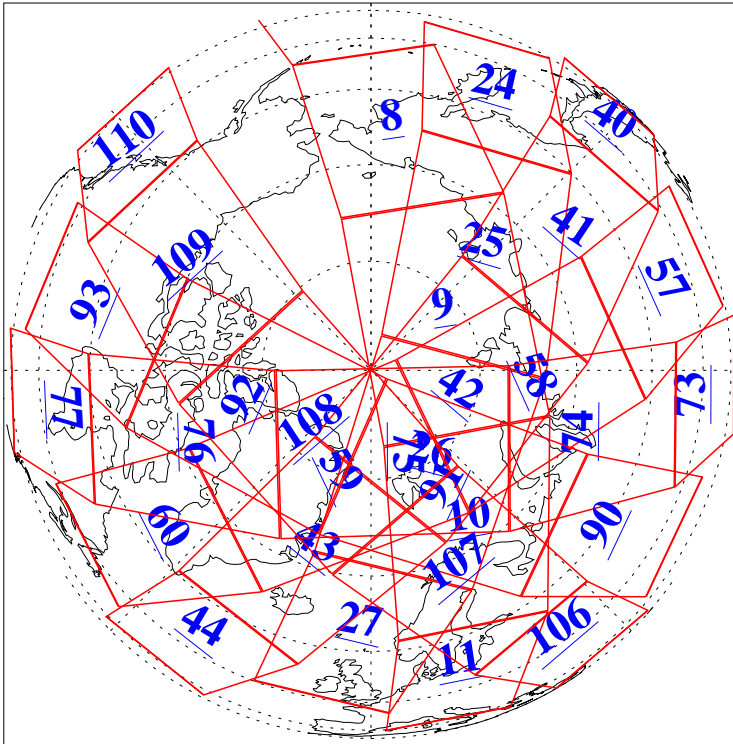

L1B Availability  
AMSU Granules: 240  
HSB Granules: 0  
AIRS Granules: 240

20 May 2016  
DoY 141  
Aqua Day 5130  
Granules: 1 to 120

Granules: 121 to 240

Legend: AMSU Available, HSB Available, AIRS Available

L1B Availability  
AMSU Granules: 240  
HSB Granules: 0  
AIRS Granules: 240

20 May 2016  
DoY 141  
Aqua Day 5130  
Ascending Granules

Descending Granules

Legend: AMSU Available, HSB Available, AIRS Available

L1B Availability  
 AMSU Granules: 240  
 HSB Granules: 0  
 AIRS Granules: 240

20 May 2016  
 DoY 141  
 Aqua Day 5130

Northern Hemisphere Granules

Southern Hemisphere Granules

Legend: AMSU Available, HSB Available, AIRS Available