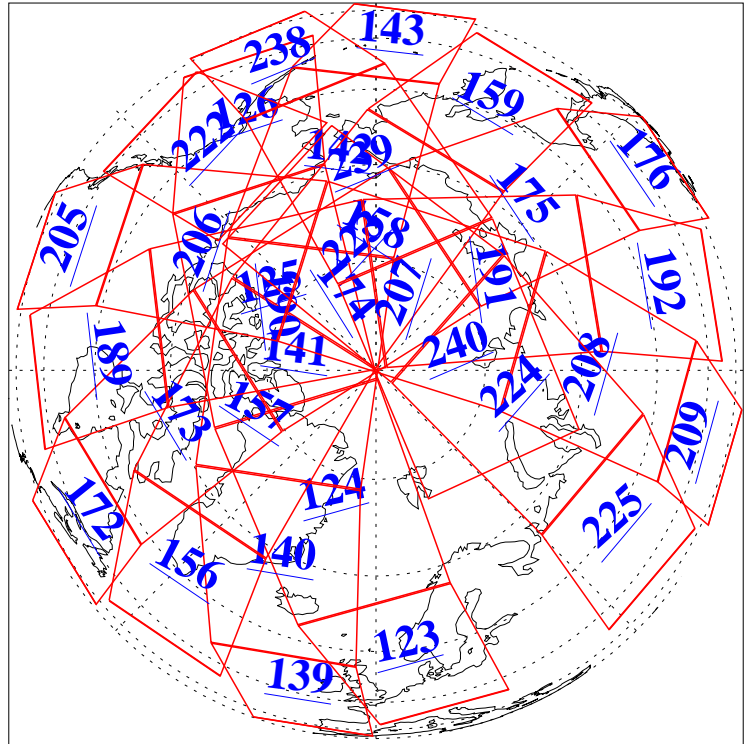

L1B Availability  
AMSU Granules: 240  
HSB Granules: 0  
AIRS Granules: 240

20 May 2016  
DoY 141  
Aqua Day 5130  
Granules: 1 to 120

Granules: 121 to 240

Legend: AMSU Available, HSB Available, AIRS Available

L1B Availability  
AMSU Granules: 240  
HSB Granules: 0  
AIRS Granules: 240

20 May 2016  
DoY 141  
Aqua Day 5130  
Ascending Granules

Descending Granules

Legend: AMSU Available, HSB Available, AIRS Available

L1B Availability  
 AMSU Granules: 240  
 HSB Granules: 0  
 AIRS Granules: 240

20 May 2016  
 DoY 141  
 Aqua Day 5130

Northern Hemisphere Granules

Southern Hemisphere Granules

Legend: AMSU Available, HSB Available, AIRS Available