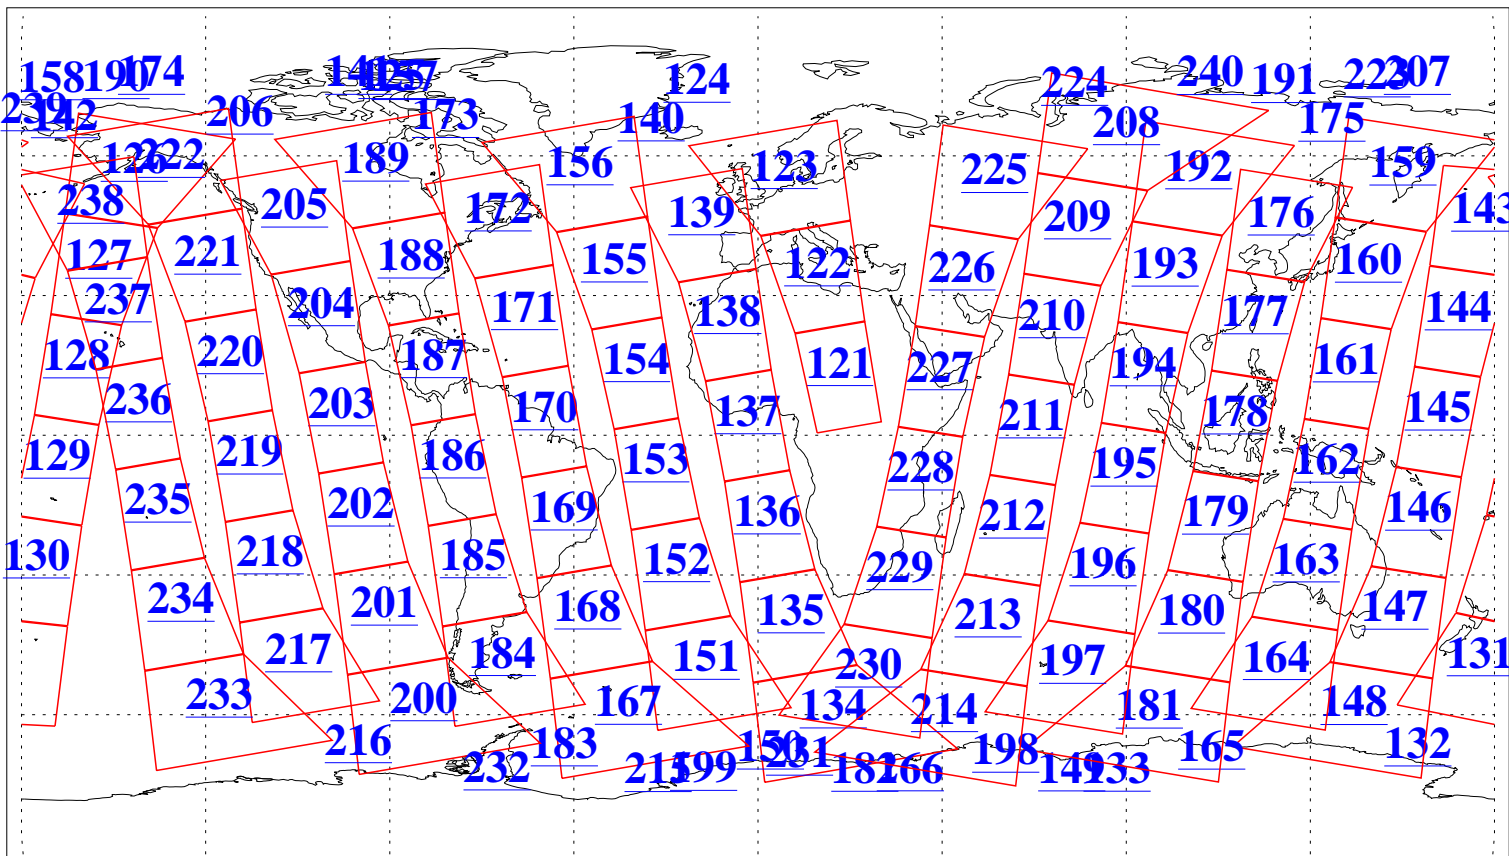

L1B Availability  
AMSU Granules: 240  
HSB Granules: 0  
AIRS Granules: 240

20 May 2016  
DoY 141  
Aqua Day 5130  
Granules: 1 to 120

Granules: 121 to 240

Legend: AMSU Available, HSB Available, AIRS Available

L1B Availability  
AMSU Granules: 240  
HSB Granules: 0  
AIRS Granules: 240

20 May 2016  
DoY 141  
Aqua Day 5130  
Ascending Granules

Descending Granules

Legend: AMSU Available, HSB Available, AIRS Available

L1B Availability  
 AMSU Granules: 240  
 HSB Granules: 0  
 AIRS Granules: 240

20 May 2016  
 DoY 141  
 Aqua Day 5130

Northern Hemisphere Granules

Southern Hemisphere Granules

Legend: AMSU Available, HSB Available, AIRS Available