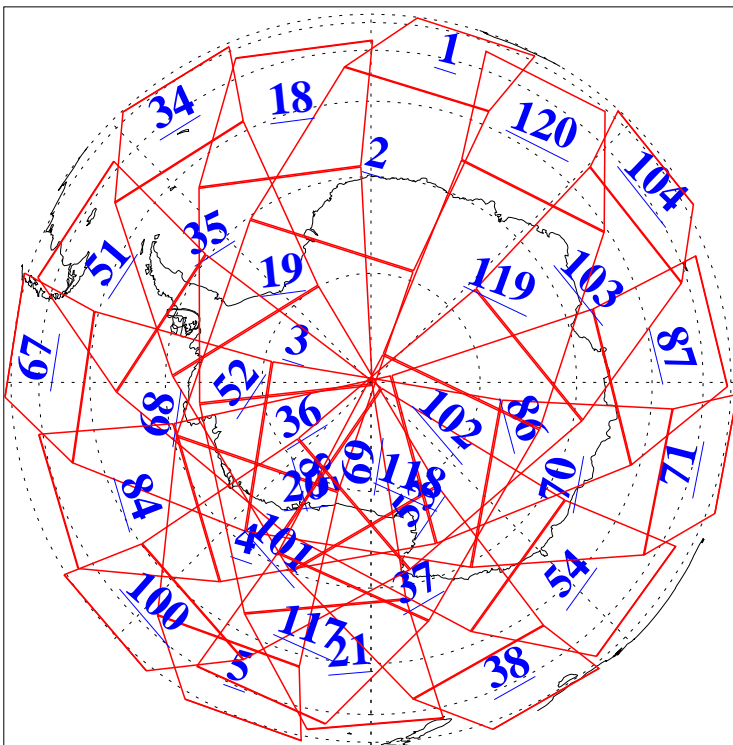

L1B Availability
AMSU Granules: 240
HSB Granules: 0
AIRS Granules: 240

18 May 2016
DoY 139
Aqua Day 5128
Granules: 1 to 120

Granules: 121 to 240

Legend: AMSU Available, HSB Available, AIRS Available

L1B Availability
AMSU Granules: 240
HSB Granules: 0
AIRS Granules: 240

18 May 2016
DoY 139
Aqua Day 5128

Ascending Granules

Descending Granules

Legend: AMSU Available, HSB Available, AIRS Available

L1B Availability
 AMSU Granules: 240
 HSB Granules: 0
 AIRS Granules: 240

18 May 2016
 DoY 139
 Aqua Day 5128

Northern Hemisphere Granules

Southern Hemisphere Granules

Legend: AMSU Available, HSB Available, AIRS Available