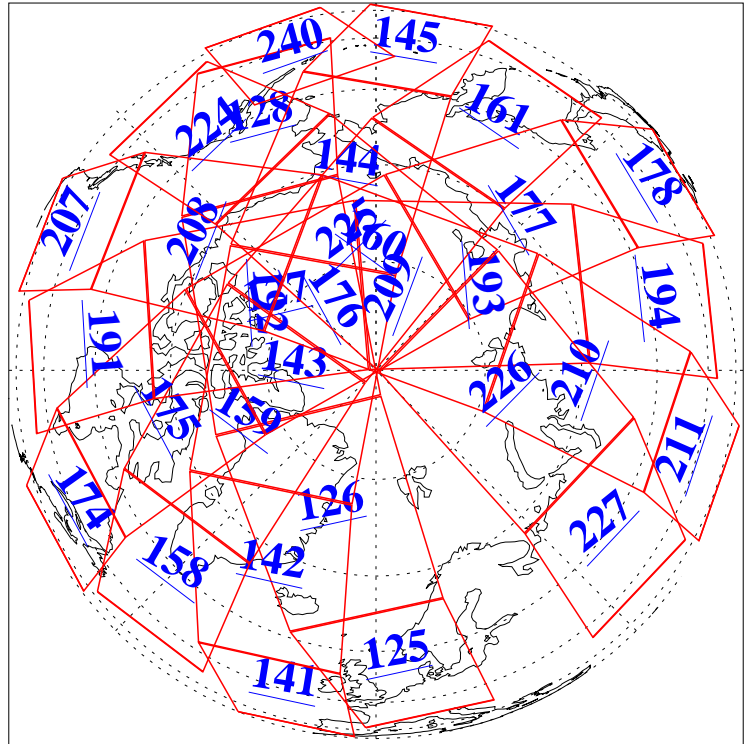

18 May 2016
DoY 139
Aqua Day 5128

Ascending Granules

Descending Granules

Legend: AMSU Available, HSB Available, AIRS Available

L1B Availability
 AMSU Granules: 240
 HSB Granules: 0
 AIRS Granules: 240

18 May 2016
 DoY 139
 Aqua Day 5128

Northern Hemisphere Granules

Southern Hemisphere Granules

Legend: AMSU Available, HSB Available, AIRS Available