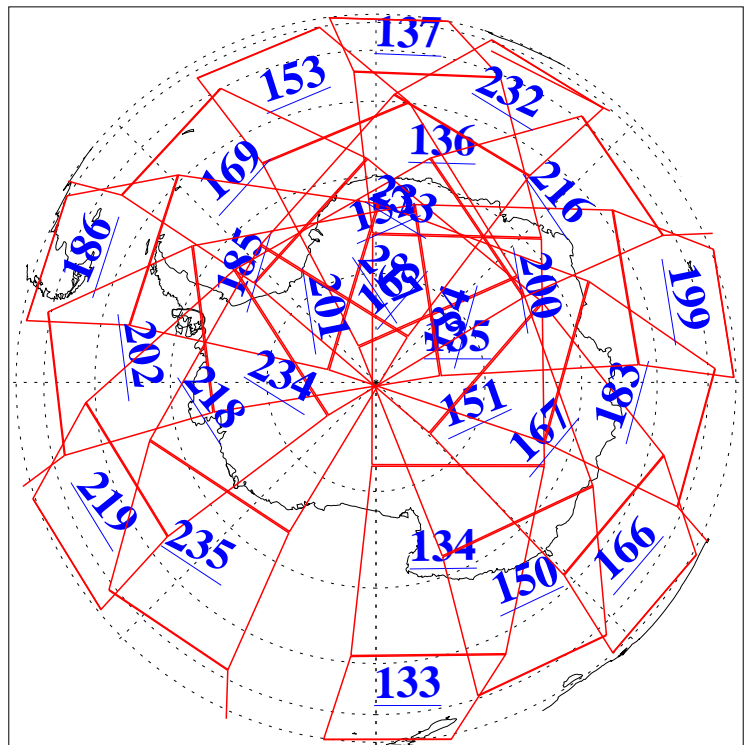

18 May 2016
DoY 139
Aqua Day 5128

Ascending Granules

Descending Granules

Legend: AMSU Available, HSB Available, AIRS Available

L1B Availability
 AMSU Granules: 240
 HSB Granules: 0
 AIRS Granules: 240

18 May 2016
 DoY 139
 Aqua Day 5128

Northern Hemisphere Granules

Southern Hemisphere Granules

Legend: AMSU Available, HSB Available, AIRS Available