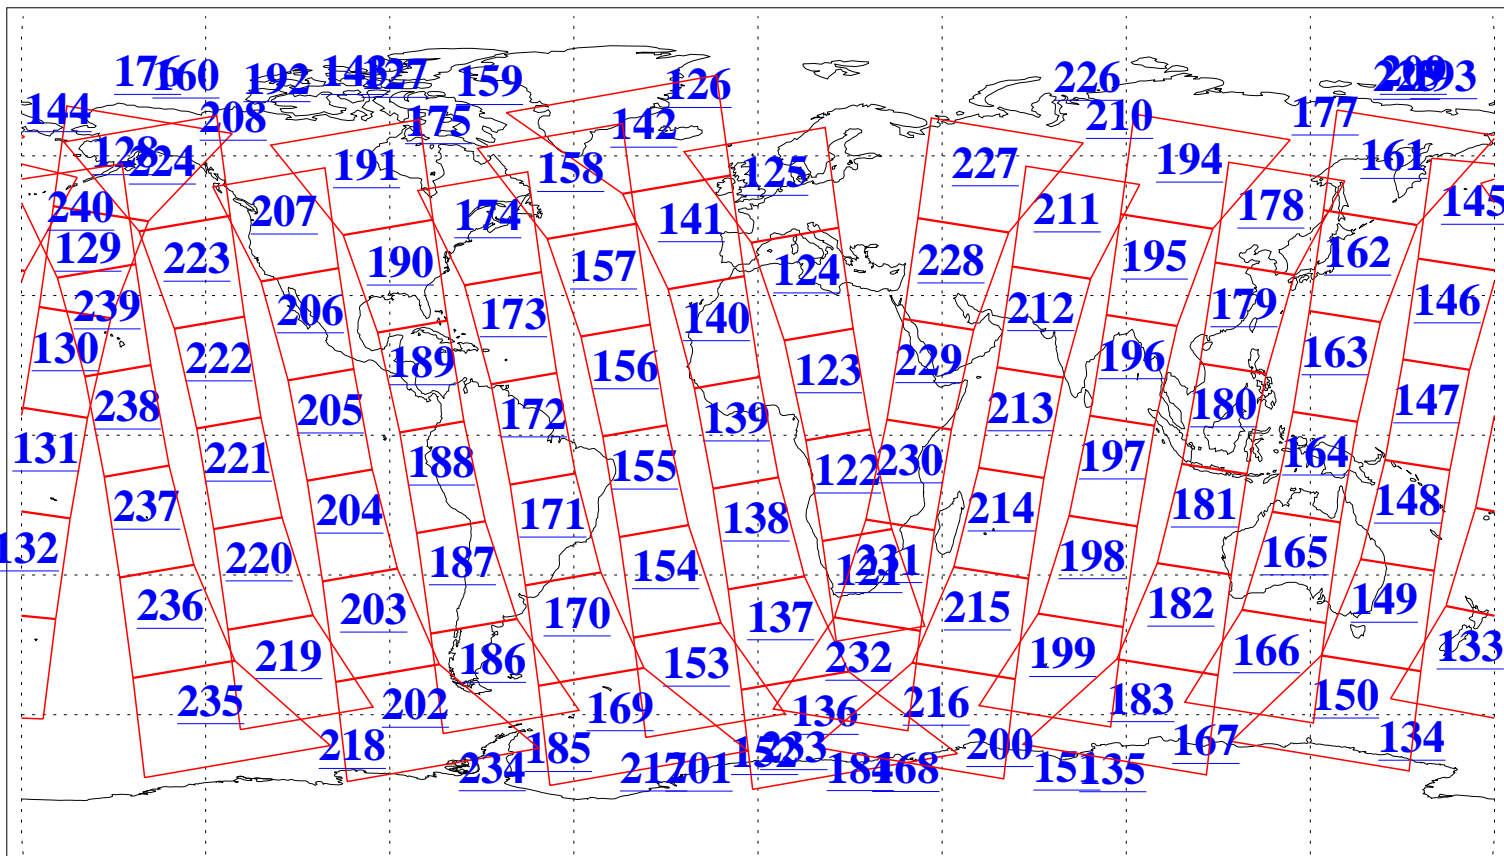

L1B Availability
AMSU Granules: 240
HSB Granules: 0
AIRS Granules: 240

18 May 2016
DoY 139
Aqua Day 5128
Granules: 1 to 120

Granules: 121 to 240

Legend: AMSU Available, HSB Available, AIRS Available

L1B Availability
AMSU Granules: 240
HSB Granules: 0
AIRS Granules: 240

18 May 2016
DoY 139
Aqua Day 5128

Ascending Granules

Descending Granules

Legend: AMSU Available, HSB Available, AIRS Available

L1B Availability
 AMSU Granules: 240
 HSB Granules: 0
 AIRS Granules: 240

18 May 2016
 DoY 139
 Aqua Day 5128

Northern Hemisphere Granules

Southern Hemisphere Granules

Legend: AMSU Available, HSB Available, AIRS Available