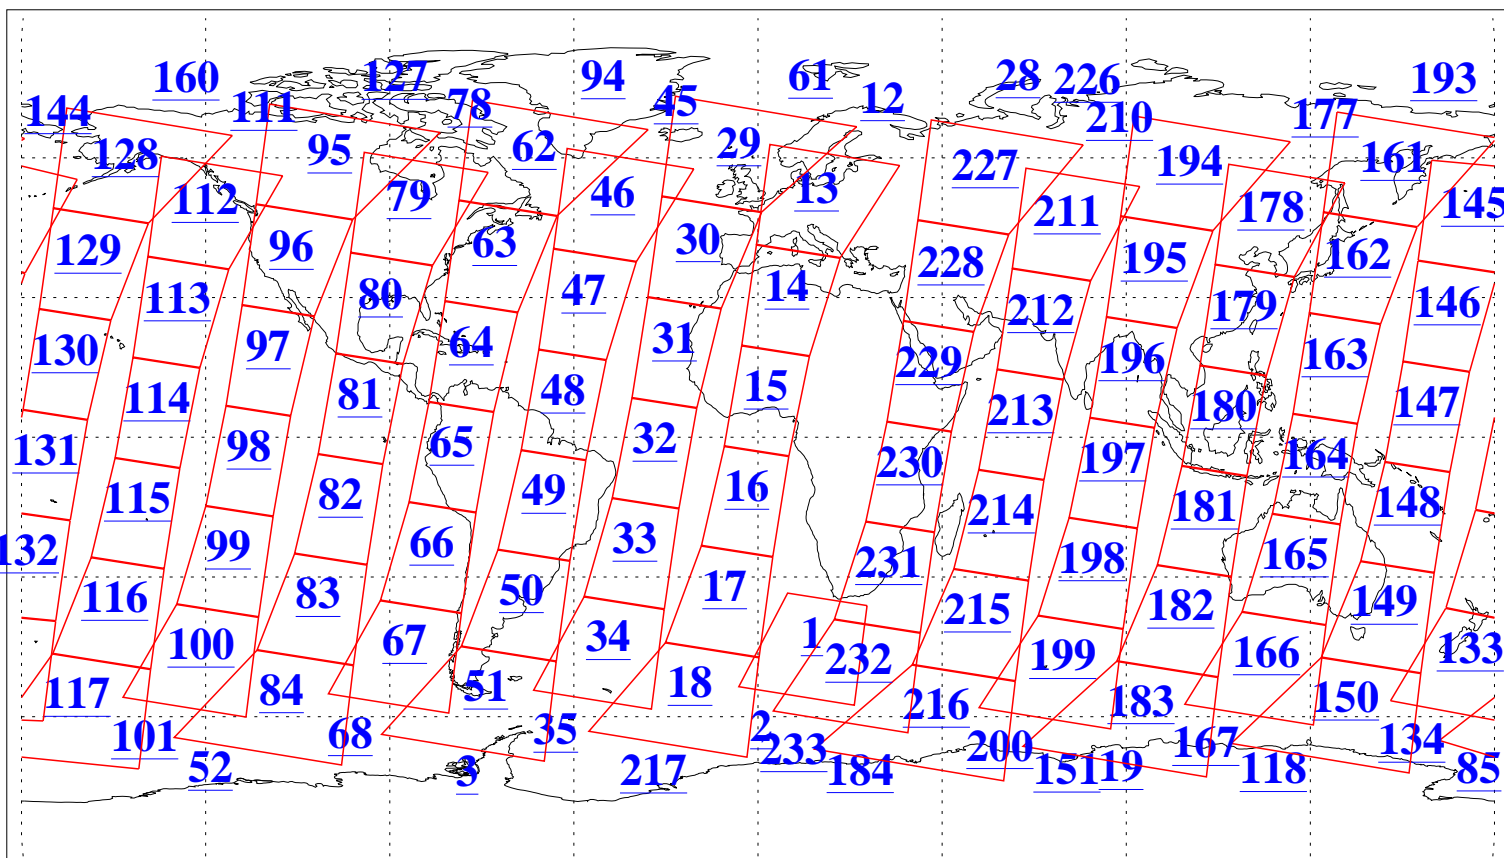

L1B Availability
AMSU Granules: 240
HSB Granules: 0
AIRS Granules: 240

18 May 2016
DoY 139
Aqua Day 5128
Granules: 1 to 120

Granules: 121 to 240

Legend: AMSU Available, HSB Available, AIRS Available

L1B Availability
AMSU Granules: 240
HSB Granules: 0
AIRS Granules: 240

18 May 2016
DoY 139
Aqua Day 5128

Ascending Granules

Descending Granules

Legend: AMSU Available, HSB Available, AIRS Available

L1B Availability
 AMSU Granules: 240
 HSB Granules: 0
 AIRS Granules: 240

18 May 2016
 DoY 139
 Aqua Day 5128

Northern Hemisphere Granules

Southern Hemisphere Granules

Legend: AMSU Available, HSB Available, AIRS Available