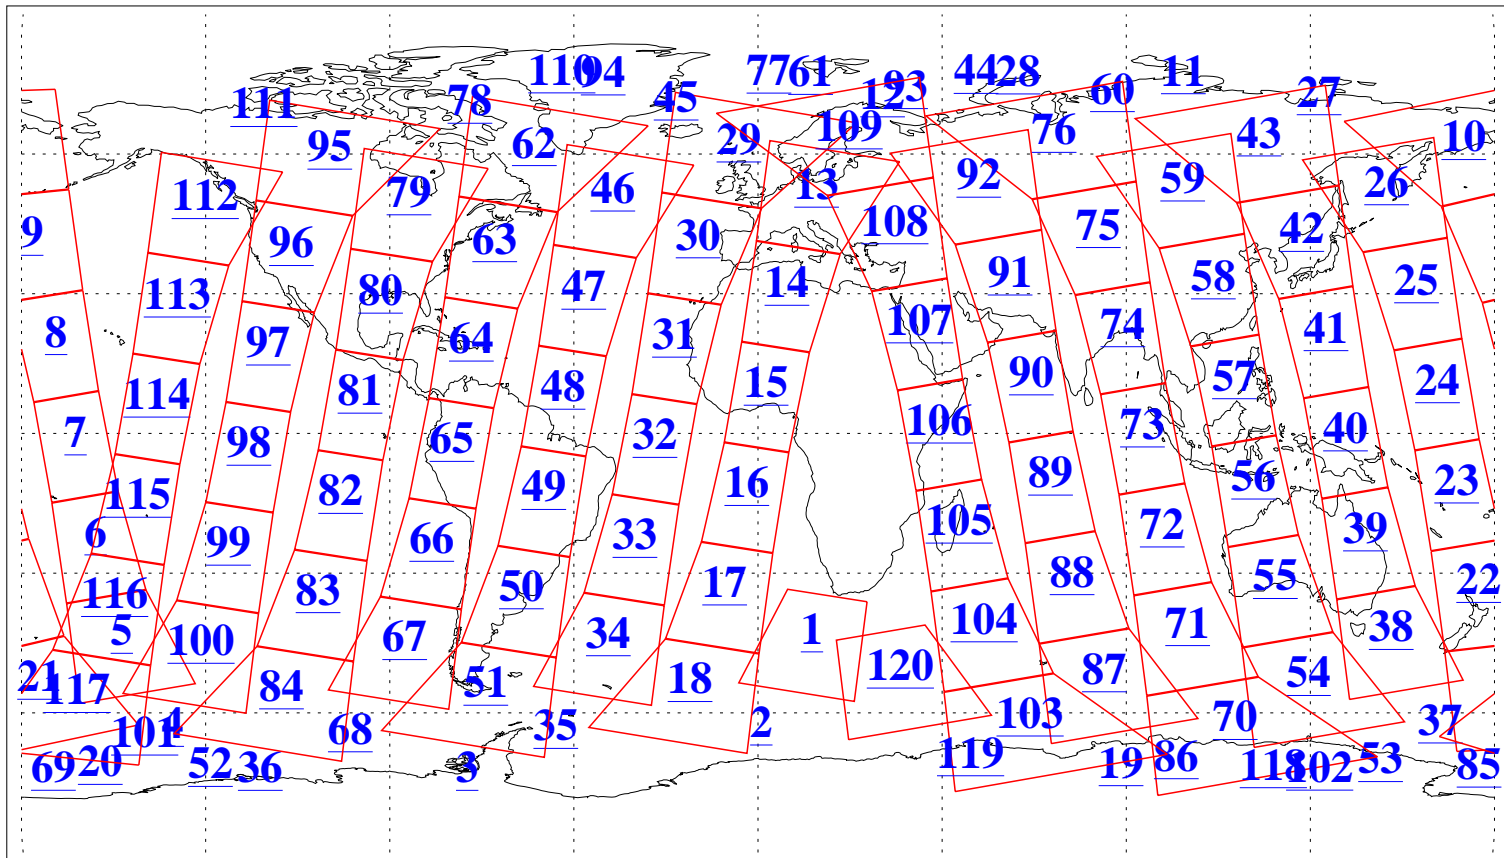

L1B Availability
AMSU Granules: 240
HSB Granules: 0
AIRS Granules: 240

18 May 2016
DoY 139
Aqua Day 5128
Granules: 1 to 120

Granules: 121 to 240

Legend: AMSU Available, HSB Available, AIRS Available

L1B Availability
AMSU Granules: 240
HSB Granules: 0
AIRS Granules: 240

18 May 2016
DoY 139
Aqua Day 5128

Ascending Granules

Descending Granules

Legend: AMSU Available, HSB Available, AIRS Available

L1B Availability
 AMSU Granules: 240
 HSB Granules: 0
 AIRS Granules: 240

18 May 2016
 DoY 139
 Aqua Day 5128

Northern Hemisphere Granules

Southern Hemisphere Granules

Legend: AMSU Available, HSB Available, AIRS Available