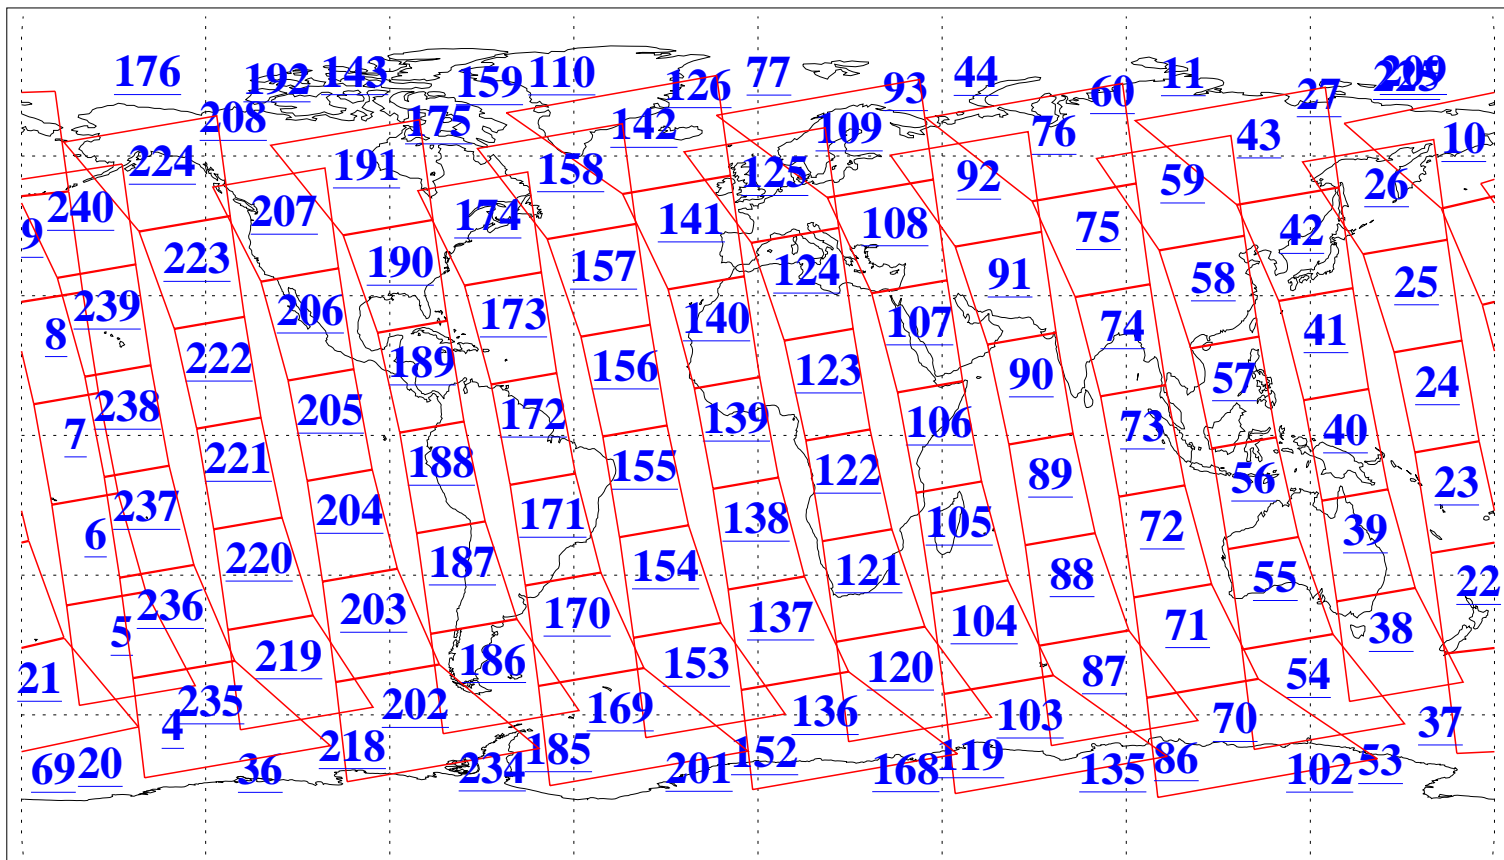

L1B Availability
AMSU Granules: 240
HSB Granules: 0
AIRS Granules: 240

18 May 2016
DoY 139
Aqua Day 5128
Granules: 1 to 120

Granules: 121 to 240

Legend: AMSU Available, HSB Available, AIRS Available

L1B Availability
AMSU Granules: 240
HSB Granules: 0
AIRS Granules: 240

18 May 2016
DoY 139
Aqua Day 5128

Ascending Granules

Descending Granules

Legend: AMSU Available, HSB Available, AIRS Available

L1B Availability
 AMSU Granules: 240
 HSB Granules: 0
 AIRS Granules: 240

18 May 2016
 DoY 139
 Aqua Day 5128

Northern Hemisphere Granules

Southern Hemisphere Granules

Legend: AMSU Available, HSB Available, AIRS Available