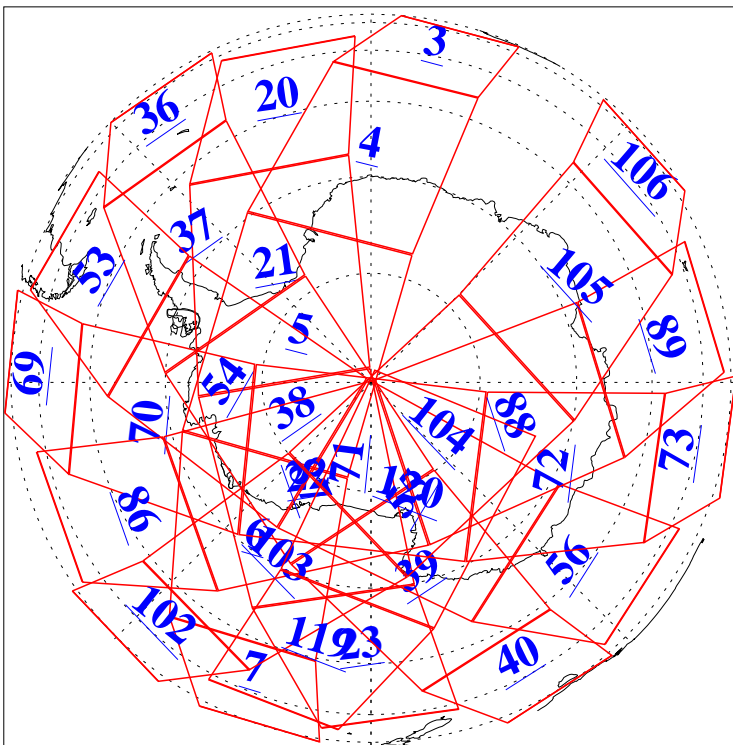

L1B Availability
AMSU Granules: 240
HSB Granules: 0
AIRS Granules: 238

16 May 2016
DoY 137
Aqua Day 5126
Ascending Granules

Descending Granules

Legend: AMSU Available, HSB Available, AIRS Available

L1B Availability
 AMSU Granules: 240
 HSB Granules: 0
 AIRS Granules: 238

16 May 2016
 DoY 137
 Aqua Day 5126

Northern Hemisphere Granules

Southern Hemisphere Granules

Legend: AMSU Available, HSB Available, AIRS Available