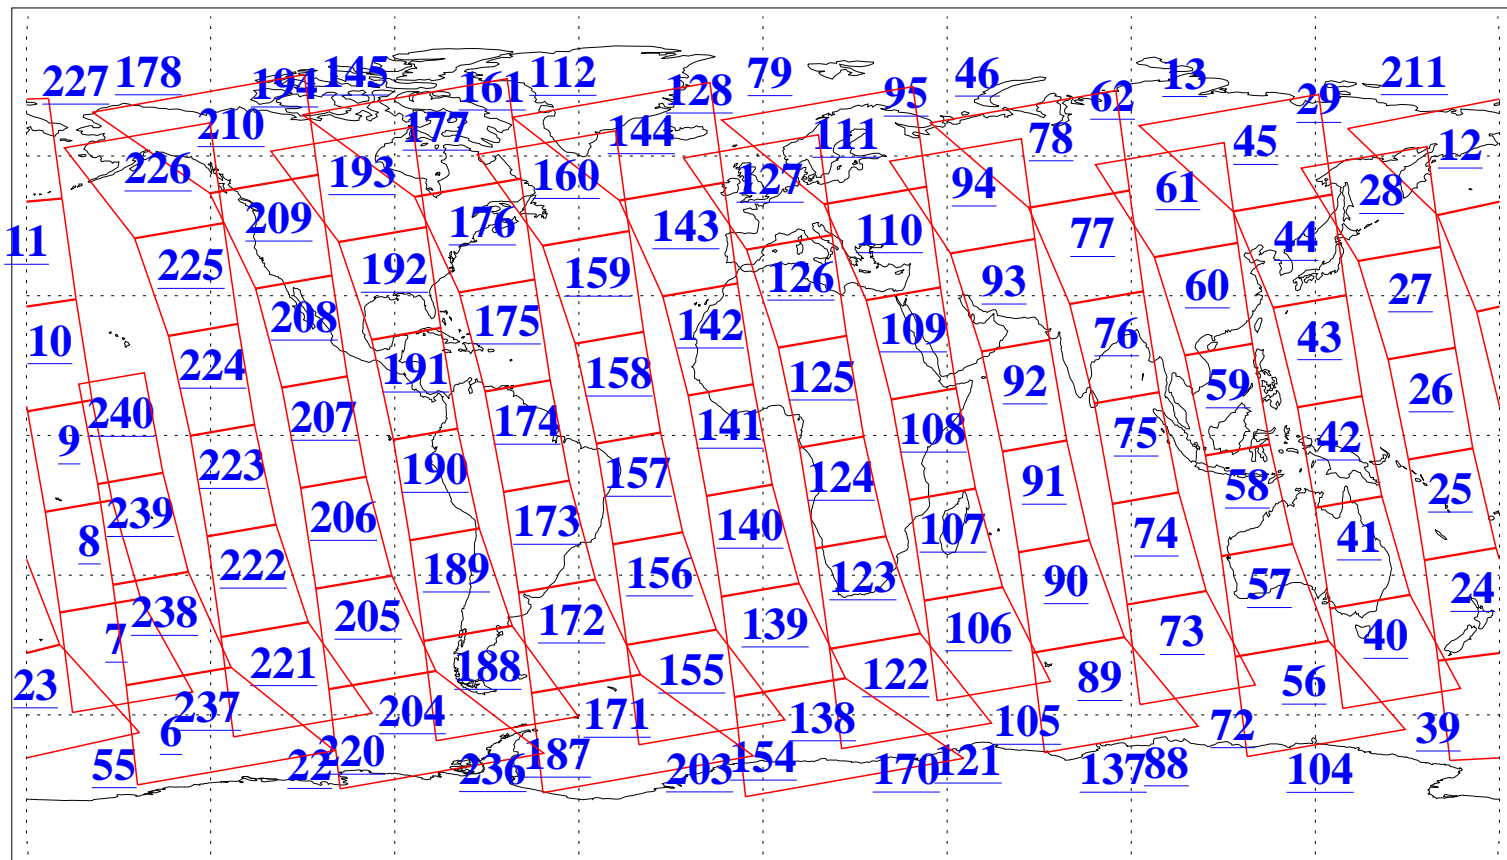

L1B Availability
AMSU Granules: 240
HSB Granules: 0
AIRS Granules: 238

16 May 2016
DoY 137
Aqua Day 5126
Ascending Granules

Descending Granules

Legend: AMSU Available, HSB Available, AIRS Available

L1B Availability
 AMSU Granules: 240
 HSB Granules: 0
 AIRS Granules: 238

16 May 2016
 DoY 137
 Aqua Day 5126

Northern Hemisphere Granules

Southern Hemisphere Granules

Legend: AMSU Available, HSB Available, AIRS Available