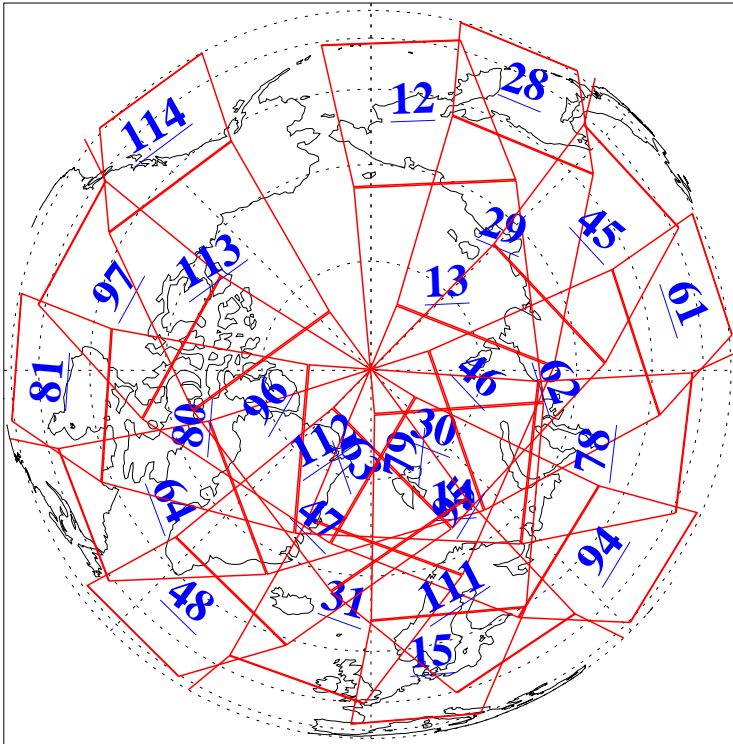

L1B Availability
AMSU Granules: 240
HSB Granules: 0
AIRS Granules: 238

16 May 2016
DoY 137
Aqua Day 5126
Ascending Granules

Descending Granules

Legend: AMSU Available, HSB Available, AIRS Available

L1B Availability
 AMSU Granules: 240
 HSB Granules: 0
 AIRS Granules: 238

16 May 2016
 DoY 137
 Aqua Day 5126

Northern Hemisphere Granules

Southern Hemisphere Granules

Legend: AMSU Available, HSB Available, AIRS Available