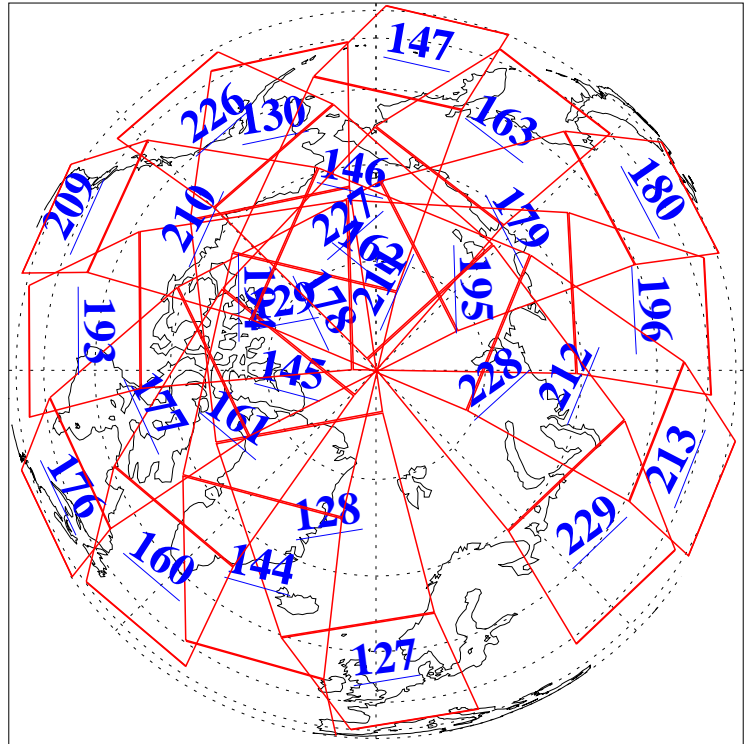

L1B Availability
AMSU Granules: 240
HSB Granules: 0
AIRS Granules: 238

16 May 2016
DoY 137
Aqua Day 5126
Ascending Granules

Descending Granules

Legend: AMSU Available, HSB Available, AIRS Available

L1B Availability
 AMSU Granules: 240
 HSB Granules: 0
 AIRS Granules: 238

16 May 2016
 DoY 137
 Aqua Day 5126

Northern Hemisphere Granules

Southern Hemisphere Granules

Legend: AMSU Available, HSB Available, AIRS Available