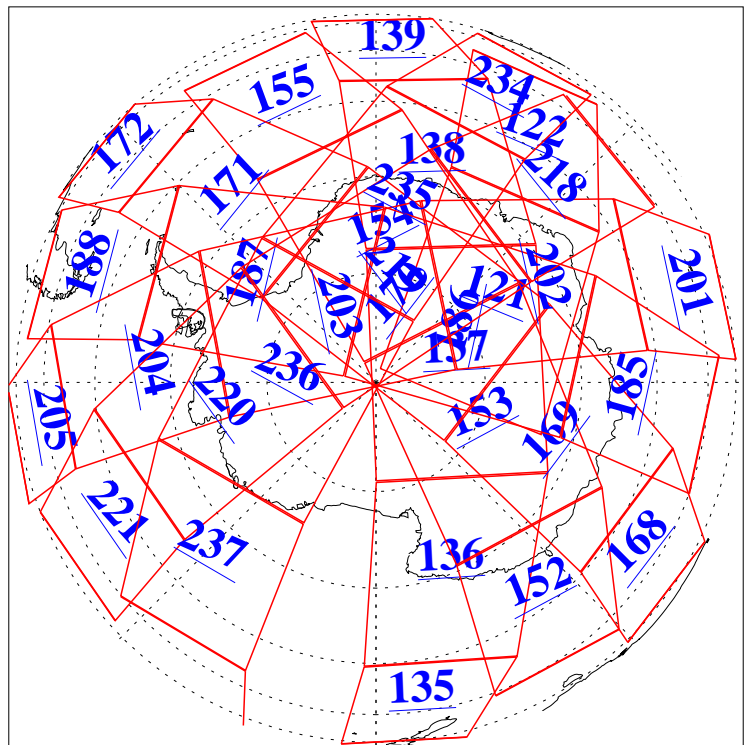

L1B Availability
AMSU Granules: 240
HSB Granules: 0
AIRS Granules: 238

16 May 2016
DoY 137
Aqua Day 5126
Ascending Granules

Descending Granules

Legend: AMSU Available, HSB Available, AIRS Available

L1B Availability
 AMSU Granules: 240
 HSB Granules: 0
 AIRS Granules: 238

16 May 2016
 DoY 137
 Aqua Day 5126

Northern Hemisphere Granules

Southern Hemisphere Granules

Legend: AMSU Available, HSB Available, AIRS Available