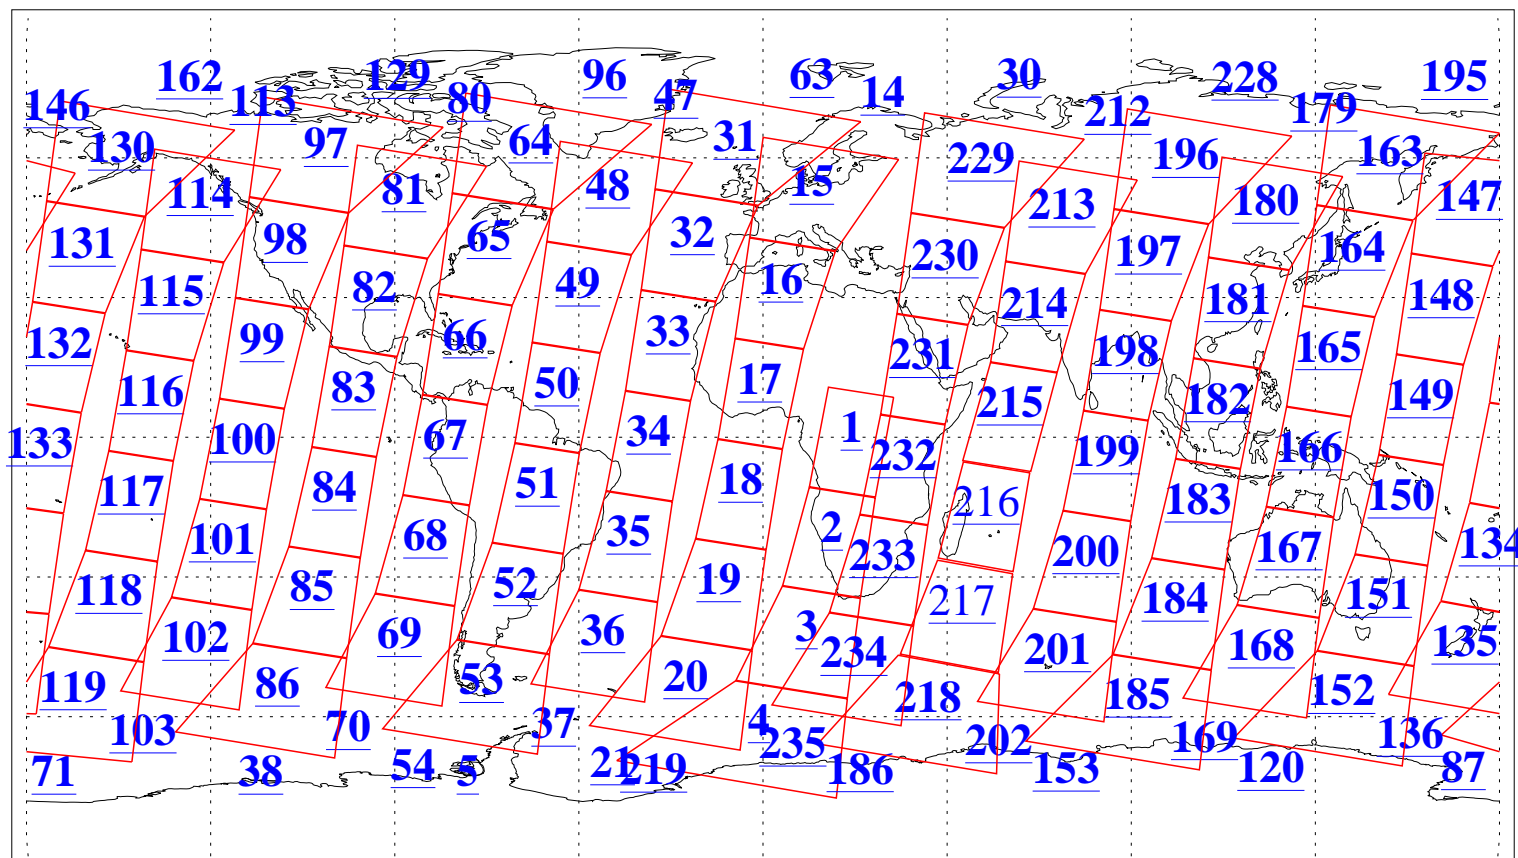

L1B Availability
AMSU Granules: 240
HSB Granules: 0
AIRS Granules: 238

16 May 2016
DoY 137
Aqua Day 5126
Ascending Granules

Descending Granules

Legend: AMSU Available, HSB Available, AIRS Available

L1B Availability
 AMSU Granules: 240
 HSB Granules: 0
 AIRS Granules: 238

16 May 2016
 DoY 137
 Aqua Day 5126

Northern Hemisphere Granules

Southern Hemisphere Granules

Legend: AMSU Available, HSB Available, AIRS Available