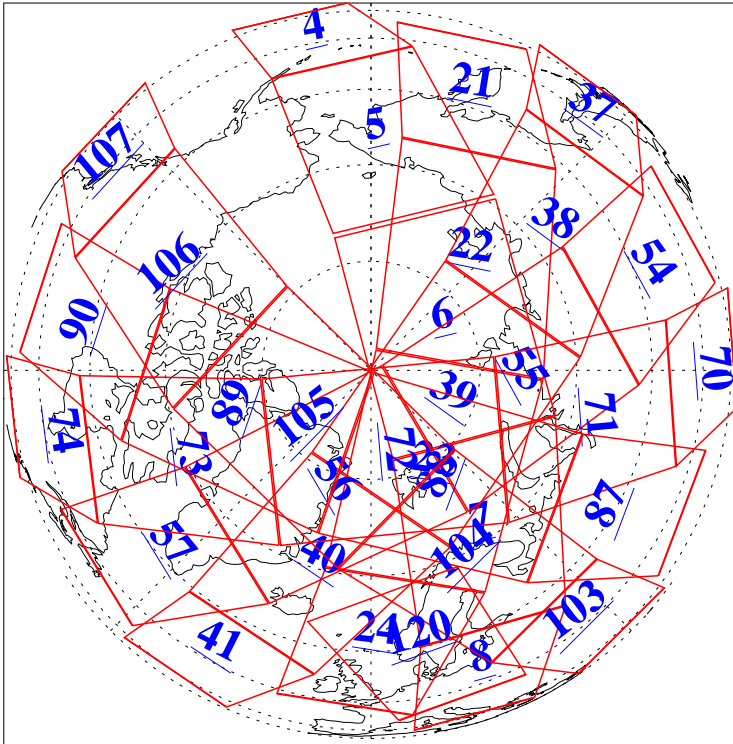

L1B Availability
AMSU Granules: 240
HSB Granules: 0
AIRS Granules: 240

15 May 2016
DoY 136
Aqua Day 5125
Granules: 1 to 120

Granules: 121 to 240

Legend: AMSU Available, HSB Available, AIRS Available

L1B Availability
AMSU Granules: 240
HSB Granules: 0
AIRS Granules: 240

15 May 2016
DoY 136
Aqua Day 5125
Ascending Granules

Descending Granules

Legend: AMSU Available, HSB Available, AIRS Available

L1B Availability
 AMSU Granules: 240
 HSB Granules: 0
 AIRS Granules: 240

15 May 2016
 DoY 136
 Aqua Day 5125

Northern Hemisphere Granules

Southern Hemisphere Granules

Legend: AMSU Available, HSB Available, AIRS Available