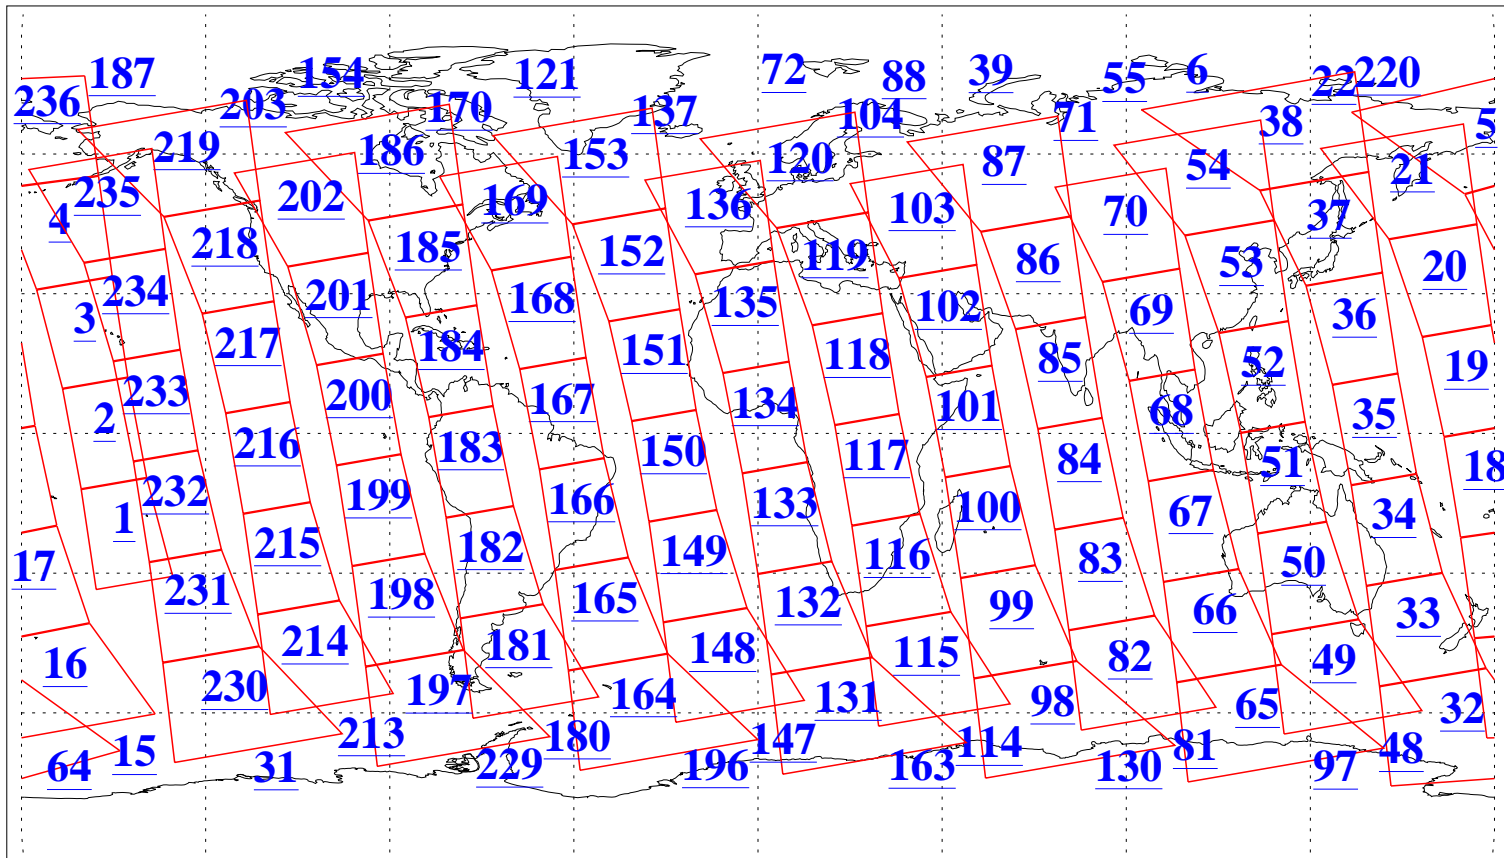

L1B Availability
AMSU Granules: 240
HSB Granules: 0
AIRS Granules: 240

15 May 2016
DoY 136
Aqua Day 5125
Granules: 1 to 120

Granules: 121 to 240

Legend: AMSU Available, HSB Available, AIRS Available

L1B Availability
AMSU Granules: 240
HSB Granules: 0
AIRS Granules: 240

15 May 2016
DoY 136
Aqua Day 5125
Ascending Granules

Descending Granules

Legend: AMSU Available, HSB Available, AIRS Available

L1B Availability
 AMSU Granules: 240
 HSB Granules: 0
 AIRS Granules: 240

15 May 2016
 DoY 136
 Aqua Day 5125

Northern Hemisphere Granules

Southern Hemisphere Granules

Legend: AMSU Available, HSB Available, AIRS Available