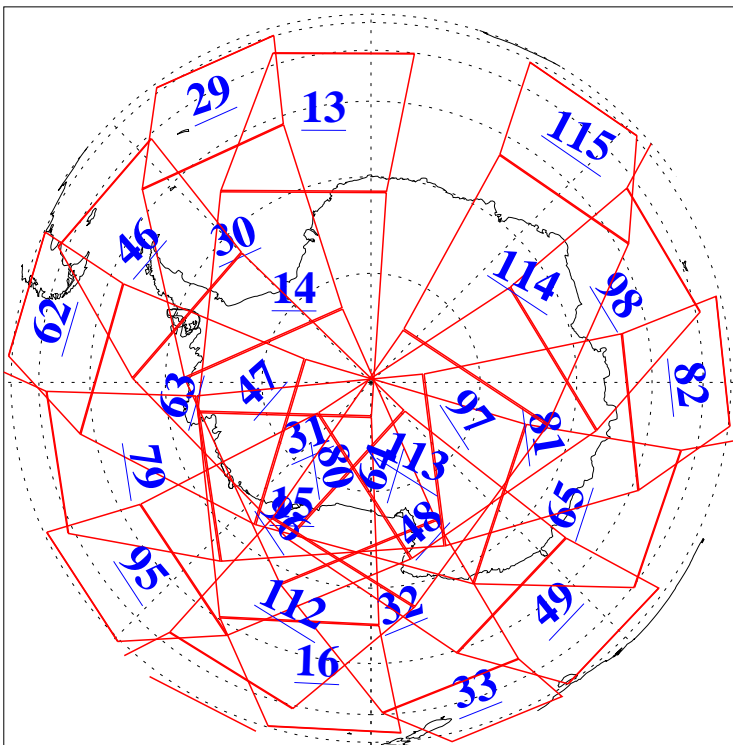

L1B Availability
AMSU Granules: 240
HSB Granules: 0
AIRS Granules: 240

15 May 2016
DoY 136
Aqua Day 5125
Granules: 1 to 120

Granules: 121 to 240

Legend: AMSU Available, HSB Available, AIRS Available

L1B Availability
AMSU Granules: 240
HSB Granules: 0
AIRS Granules: 240

15 May 2016
DoY 136
Aqua Day 5125
Ascending Granules

Descending Granules

Legend: AMSU Available, HSB Available, AIRS Available

L1B Availability
 AMSU Granules: 240
 HSB Granules: 0
 AIRS Granules: 240

15 May 2016
 DoY 136
 Aqua Day 5125

Northern Hemisphere Granules

Southern Hemisphere Granules

Legend: AMSU Available, HSB Available, AIRS Available