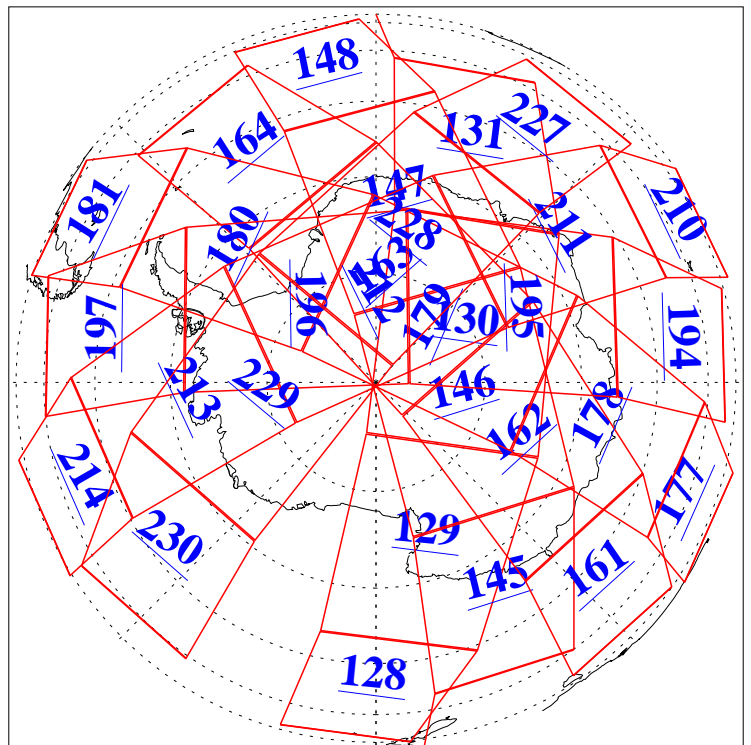

L1B Availability
AMSU Granules: 240
HSB Granules: 0
AIRS Granules: 240

15 May 2016
DoY 136
Aqua Day 5125
Granules: 1 to 120

Granules: 121 to 240

Legend: AMSU Available, HSB Available, AIRS Available

L1B Availability
AMSU Granules: 240
HSB Granules: 0
AIRS Granules: 240

15 May 2016
DoY 136
Aqua Day 5125
Ascending Granules

Descending Granules

Legend: AMSU Available, HSB Available, AIRS Available

L1B Availability
 AMSU Granules: 240
 HSB Granules: 0
 AIRS Granules: 240

15 May 2016
 DoY 136
 Aqua Day 5125

Northern Hemisphere Granules

Southern Hemisphere Granules

Legend: AMSU Available, HSB Available, AIRS Available