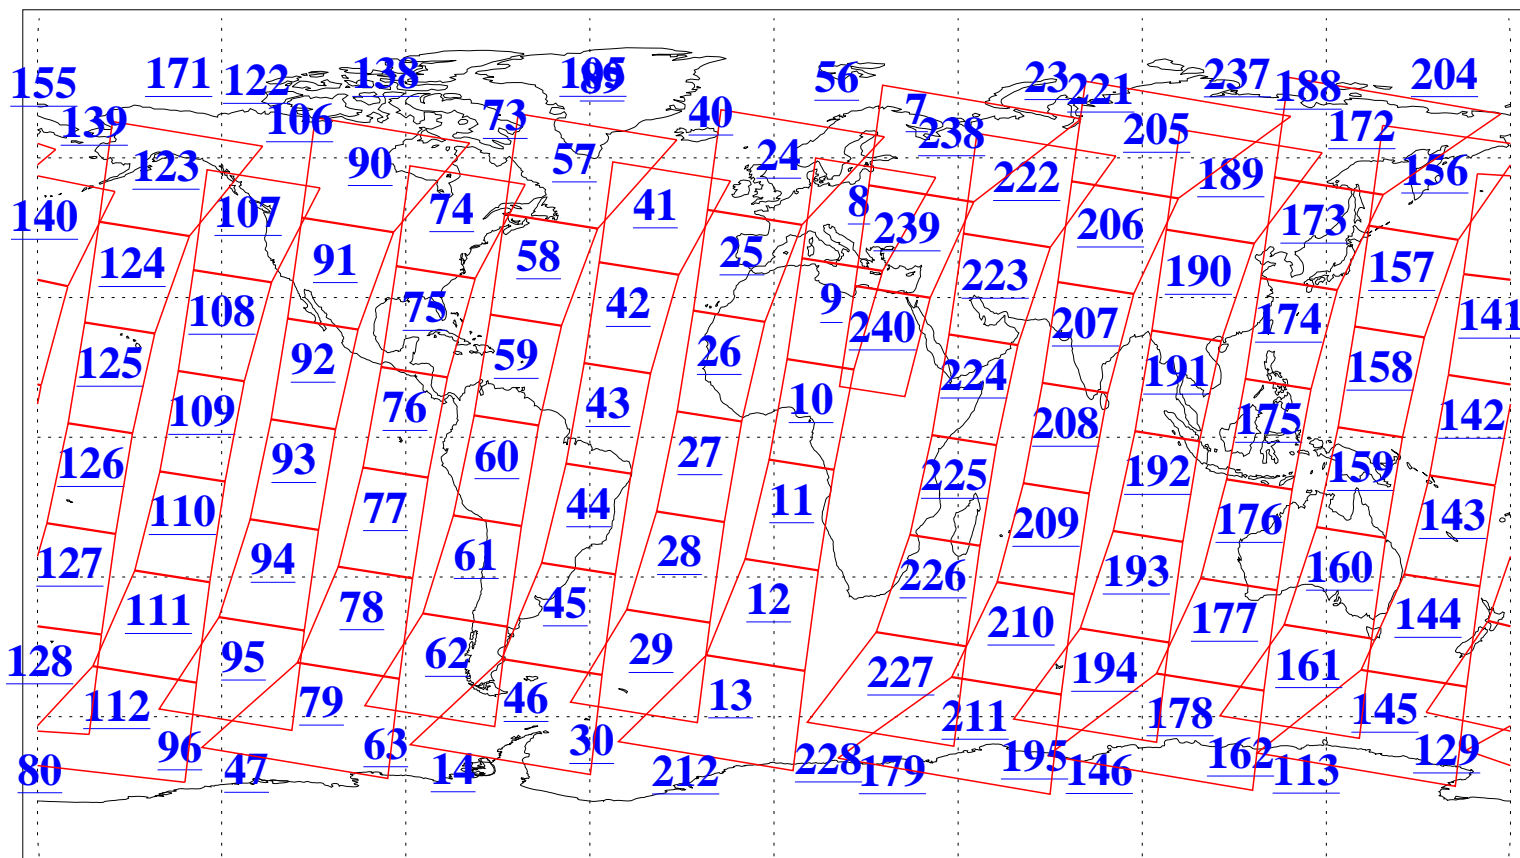

L1B Availability
AMSU Granules: 240
HSB Granules: 0
AIRS Granules: 240

15 May 2016
DoY 136
Aqua Day 5125
Granules: 1 to 120

Granules: 121 to 240

Legend: AMSU Available, HSB Available, AIRS Available

L1B Availability
AMSU Granules: 240
HSB Granules: 0
AIRS Granules: 240

15 May 2016
DoY 136
Aqua Day 5125
Ascending Granules

Descending Granules

Legend: AMSU Available, HSB Available, AIRS Available

L1B Availability
 AMSU Granules: 240
 HSB Granules: 0
 AIRS Granules: 240

15 May 2016
 DoY 136
 Aqua Day 5125

Northern Hemisphere Granules

Southern Hemisphere Granules

Legend: AMSU Available, HSB Available, AIRS Available