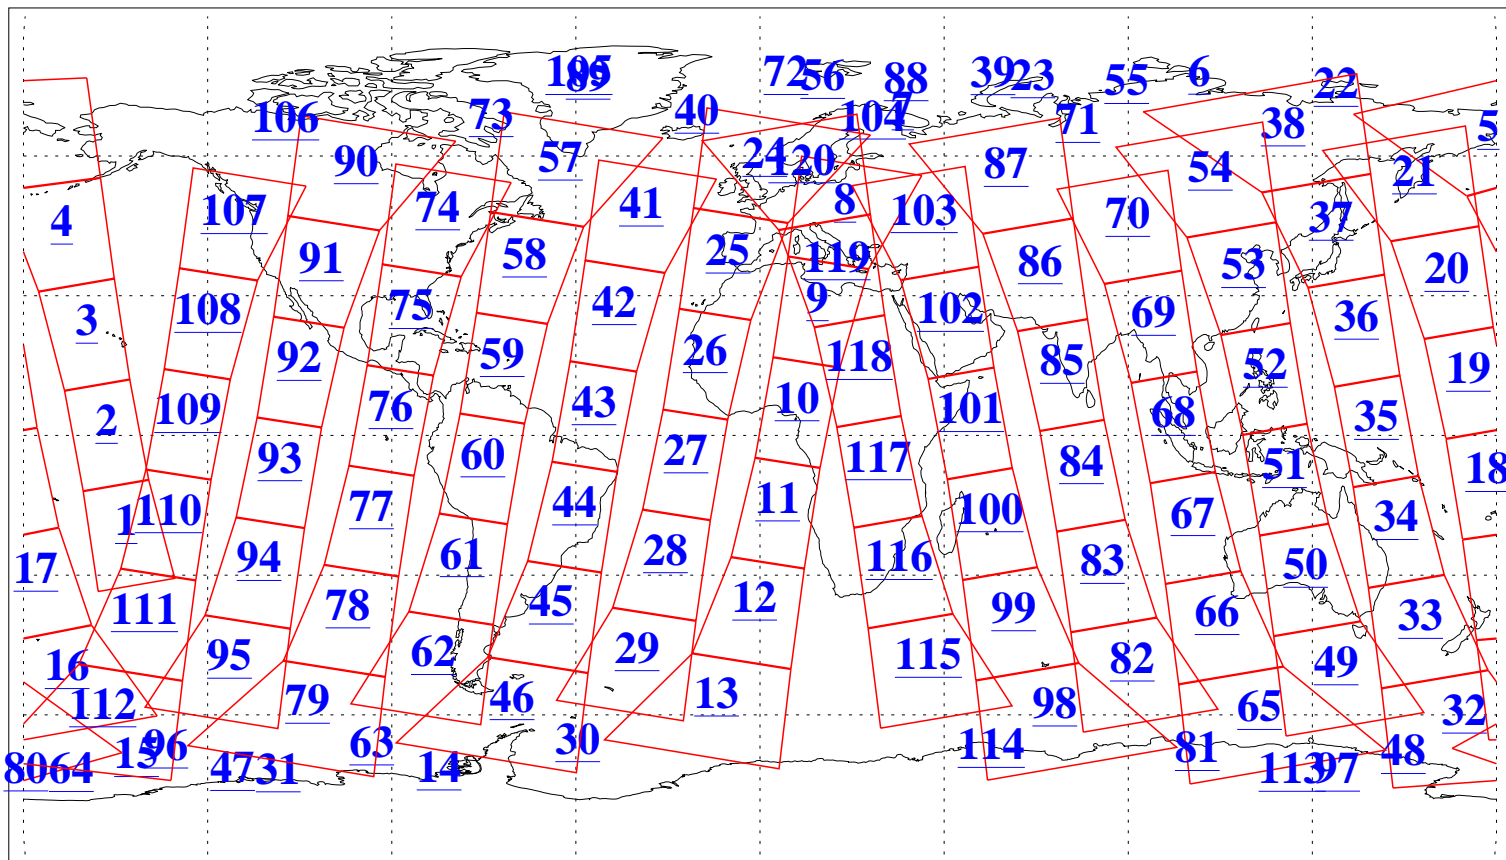

L1B Availability
AMSU Granules: 240
HSB Granules: 0
AIRS Granules: 240

15 May 2016
DoY 136
Aqua Day 5125
Granules: 1 to 120

Granules: 121 to 240

Legend: AMSU Available, HSB Available, AIRS Available

L1B Availability
AMSU Granules: 240
HSB Granules: 0
AIRS Granules: 240

15 May 2016
DoY 136
Aqua Day 5125
Ascending Granules

Descending Granules

Legend: AMSU Available, HSB Available, AIRS Available

L1B Availability
 AMSU Granules: 240
 HSB Granules: 0
 AIRS Granules: 240

15 May 2016
 DoY 136
 Aqua Day 5125

Northern Hemisphere Granules

Southern Hemisphere Granules

Legend: AMSU Available, HSB Available, AIRS Available