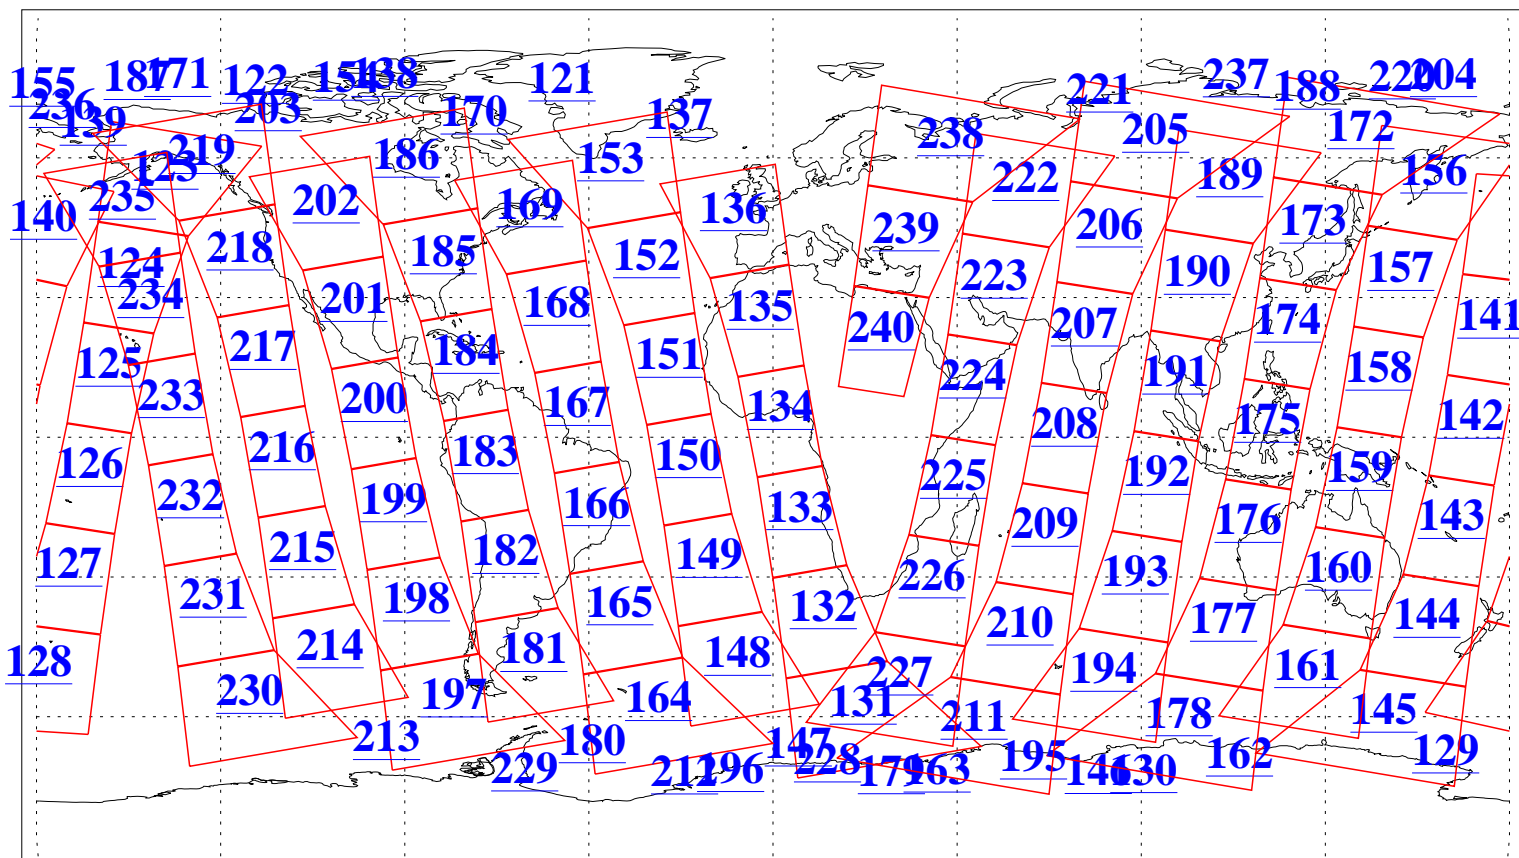

L1B Availability
AMSU Granules: 240
HSB Granules: 0
AIRS Granules: 240

15 May 2016
DoY 136
Aqua Day 5125
Granules: 1 to 120

Granules: 121 to 240

Legend: AMSU Available, HSB Available, AIRS Available

L1B Availability
AMSU Granules: 240
HSB Granules: 0
AIRS Granules: 240

15 May 2016
DoY 136
Aqua Day 5125
Ascending Granules

Descending Granules

Legend: AMSU Available, HSB Available, AIRS Available

L1B Availability
 AMSU Granules: 240
 HSB Granules: 0
 AIRS Granules: 240

15 May 2016
 DoY 136
 Aqua Day 5125