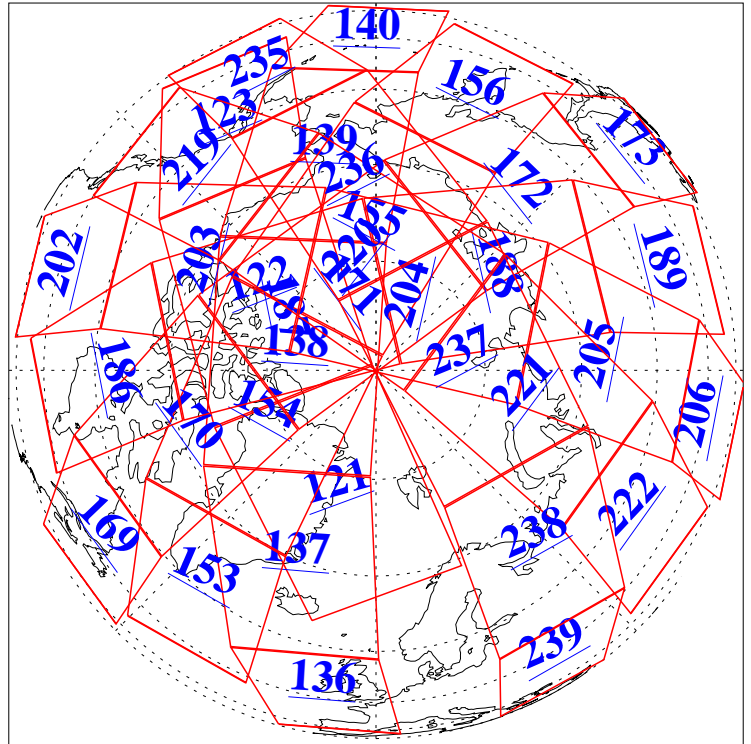

15 May 2016
DoY 136
Aqua Day 5125
Ascending Granules

Descending Granules

Legend: AMSU Available, HSB Available, AIRS Available

L1B Availability
 AMSU Granules: 240
 HSB Granules: 0
 AIRS Granules: 240

15 May 2016
 DoY 136
 Aqua Day 5125

Northern Hemisphere Granules

Southern Hemisphere Granules

Legend: AMSU Available, HSB Available, AIRS Available