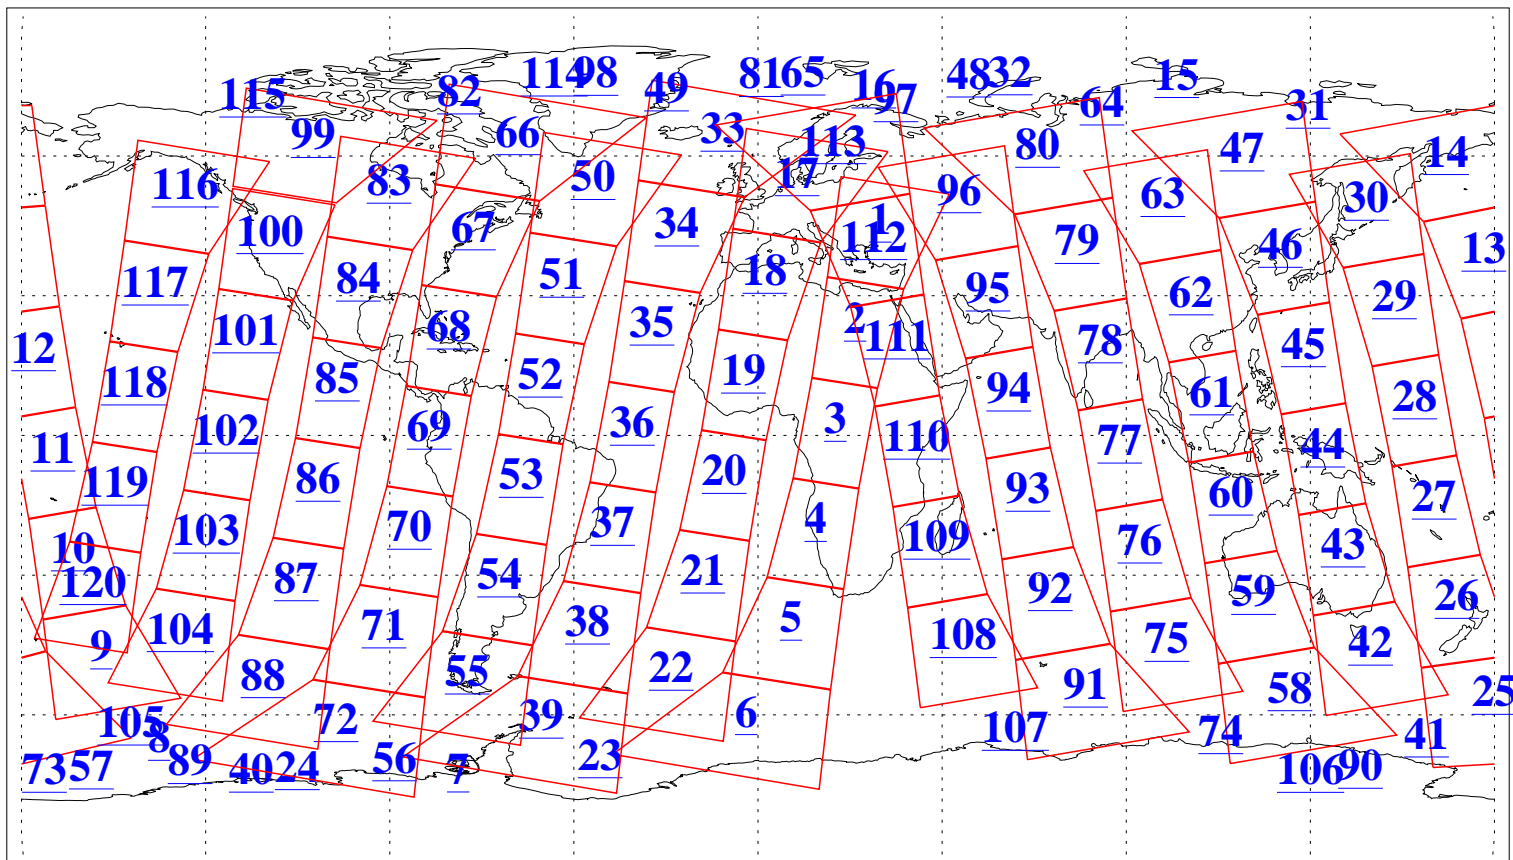

L1B Availability
AMSU Granules: 240
HSB Granules: 0
AIRS Granules: 240

14 May 2016
DoY 135
Aqua Day 5124
Granules: 1 to 120

Granules: 121 to 240

Legend: AMSU Available, HSB Available, AIRS Available

L1B Availability
AMSU Granules: 240
HSB Granules: 0
AIRS Granules: 240

14 May 2016
DoY 135
Aqua Day 5124
Ascending Granules

Descending Granules

Legend: AMSU Available, HSB Available, AIRS Available

L1B Availability
AMSU Granules: 240
HSB Granules: 0
AIRS Granules: 240

14 May 2016
DoY 135
Aqua Day 5124

Northern Hemisphere Granules

Southern Hemisphere Granules

Legend: AMSU Available, HSB Available, AIRS Available