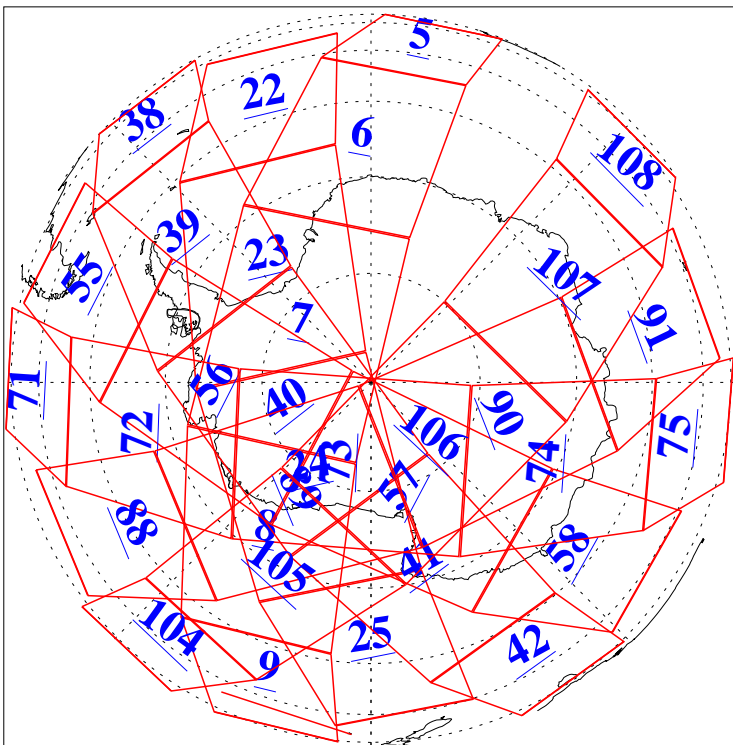

L1B Availability
AMSU Granules: 240
HSB Granules: 0
AIRS Granules: 240

14 May 2016
DoY 135
Aqua Day 5124
Granules: 1 to 120

Granules: 121 to 240

Legend: AMSU Available, HSB Available, AIRS Available

L1B Availability
AMSU Granules: 240
HSB Granules: 0
AIRS Granules: 240

14 May 2016
DoY 135
Aqua Day 5124
Ascending Granules

Descending Granules

Legend: AMSU Available, HSB Available, AIRS Available

L1B Availability
AMSU Granules: 240
HSB Granules: 0
AIRS Granules: 240

14 May 2016
DoY 135
Aqua Day 5124

Northern Hemisphere Granules

Southern Hemisphere Granules

Legend: AMSU Available, HSB Available, AIRS Available