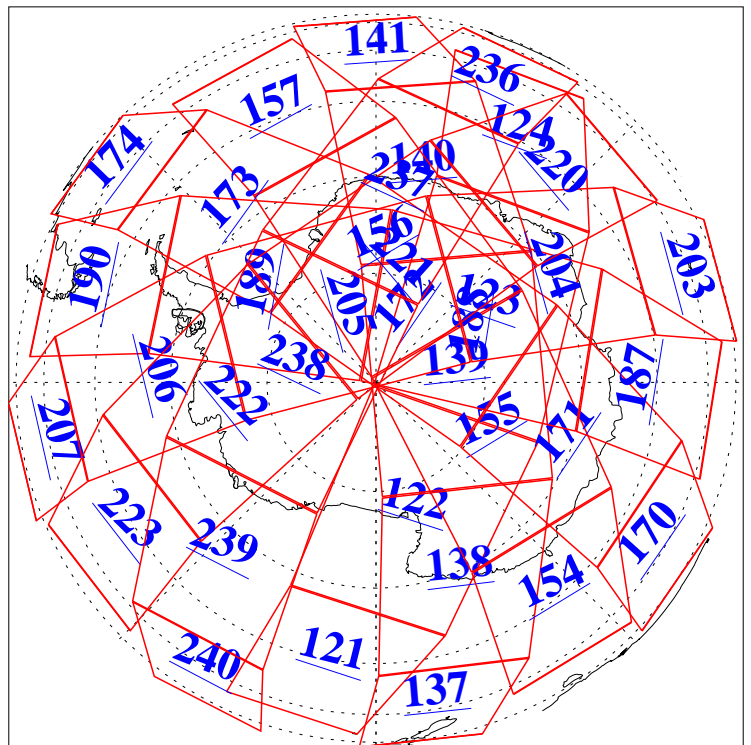

L1B Availability
AMSU Granules: 240
HSB Granules: 0
AIRS Granules: 240

14 May 2016
DoY 135
Aqua Day 5124
Granules: 1 to 120

Granules: 121 to 240

Legend: AMSU Available, HSB Available, AIRS Available

L1B Availability
AMSU Granules: 240
HSB Granules: 0
AIRS Granules: 240

14 May 2016
DoY 135
Aqua Day 5124
Ascending Granules

Descending Granules

Legend: AMSU Available, HSB Available, AIRS Available

L1B Availability
AMSU Granules: 240
HSB Granules: 0
AIRS Granules: 240

14 May 2016
DoY 135
Aqua Day 5124

Northern Hemisphere Granules

Southern Hemisphere Granules

Legend: AMSU Available, HSB Available, AIRS Available