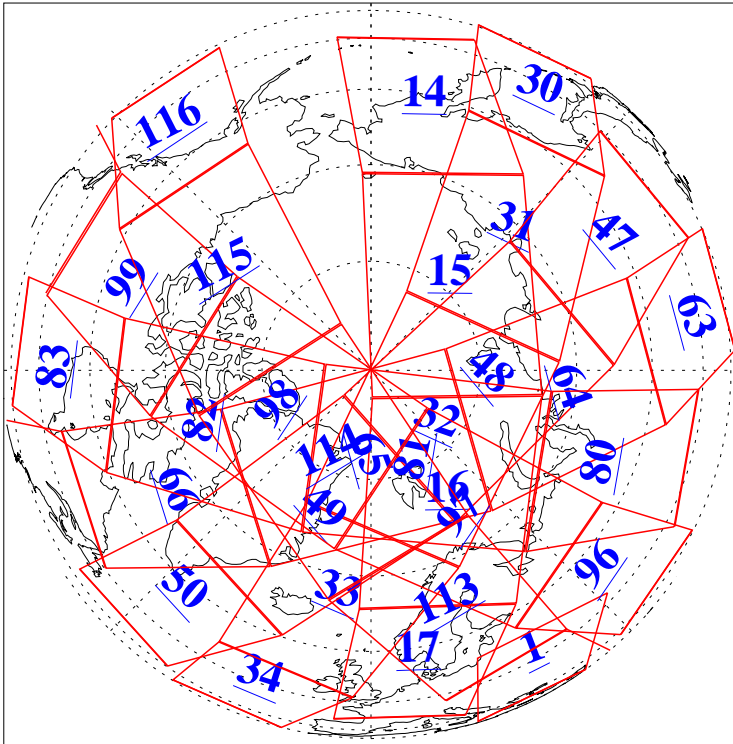

L1B Availability
AMSU Granules: 240
HSB Granules: 0
AIRS Granules: 240

14 May 2016
DoY 135
Aqua Day 5124
Granules: 1 to 120

Granules: 121 to 240

Legend: AMSU Available, HSB Available, AIRS Available

L1B Availability
AMSU Granules: 240
HSB Granules: 0
AIRS Granules: 240

14 May 2016
DoY 135
Aqua Day 5124
Ascending Granules

Descending Granules

Legend: AMSU Available, HSB Available, AIRS Available

L1B Availability
AMSU Granules: 240
HSB Granules: 0
AIRS Granules: 240

14 May 2016
DoY 135
Aqua Day 5124

Northern Hemisphere Granules

Southern Hemisphere Granules

Legend: AMSU Available, HSB Available, AIRS Available