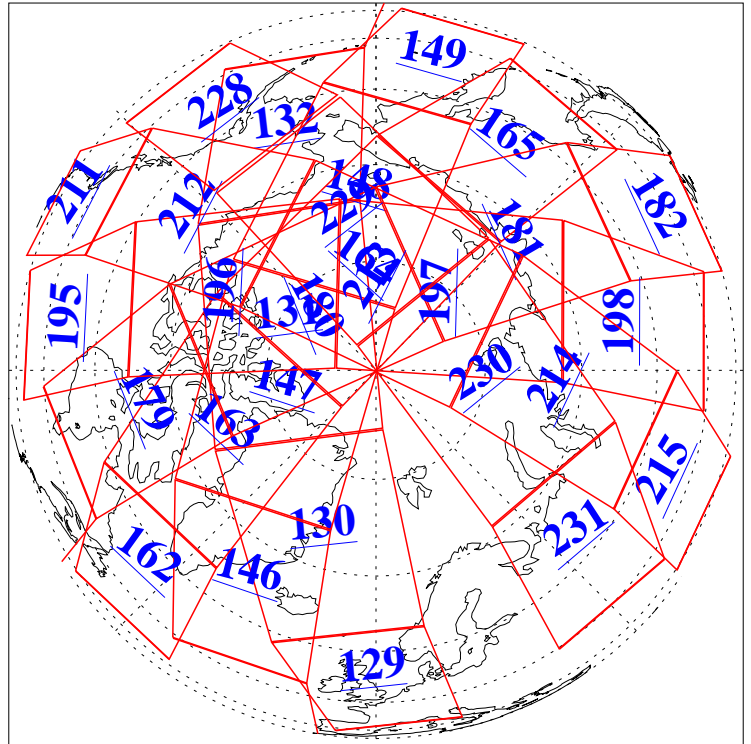

L1B Availability
AMSU Granules: 240
HSB Granules: 0
AIRS Granules: 240

14 May 2016
DoY 135
Aqua Day 5124
Granules: 1 to 120

Granules: 121 to 240

Legend: AMSU Available, HSB Available, AIRS Available

L1B Availability
AMSU Granules: 240
HSB Granules: 0
AIRS Granules: 240

14 May 2016
DoY 135
Aqua Day 5124
Ascending Granules

Descending Granules

Legend: AMSU Available, HSB Available, AIRS Available

L1B Availability
AMSU Granules: 240
HSB Granules: 0
AIRS Granules: 240

14 May 2016
DoY 135
Aqua Day 5124

Northern Hemisphere Granules

Southern Hemisphere Granules

Legend: AMSU Available, HSB Available, AIRS Available