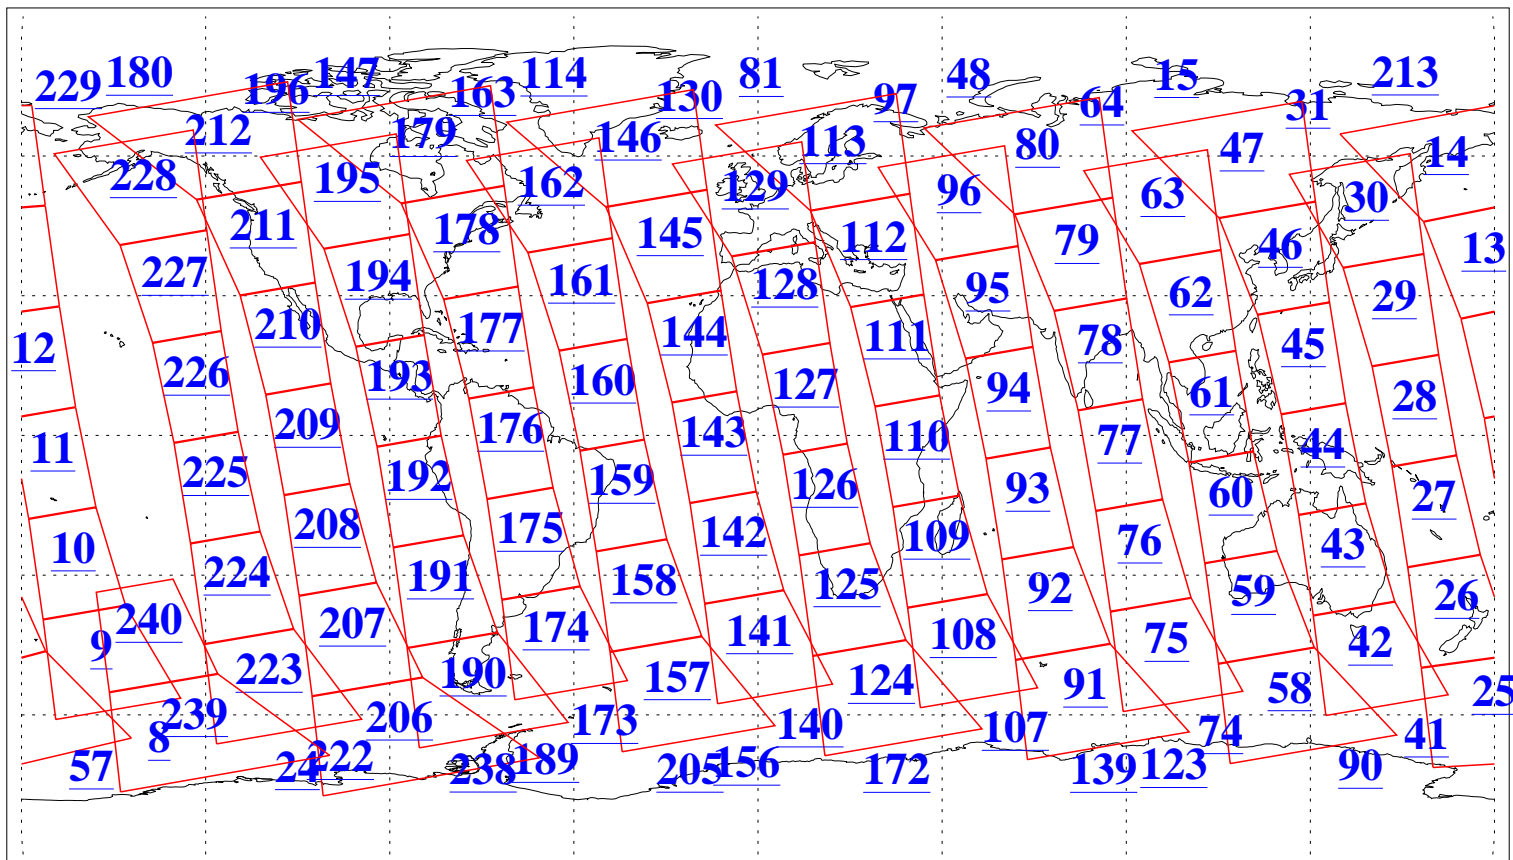

L1B Availability
AMSU Granules: 240
HSB Granules: 0
AIRS Granules: 240

14 May 2016
DoY 135
Aqua Day 5124
Granules: 1 to 120

Granules: 121 to 240

Legend: AMSU Available, HSB Available, AIRS Available

L1B Availability
AMSU Granules: 240
HSB Granules: 0
AIRS Granules: 240

14 May 2016
DoY 135
Aqua Day 5124
Ascending Granules

Descending Granules

Legend: AMSU Available, HSB Available, AIRS Available

L1B Availability
AMSU Granules: 240
HSB Granules: 0
AIRS Granules: 240

14 May 2016
DoY 135
Aqua Day 5124

Northern Hemisphere Granules

Southern Hemisphere Granules

Legend: AMSU Available, HSB Available, AIRS Available