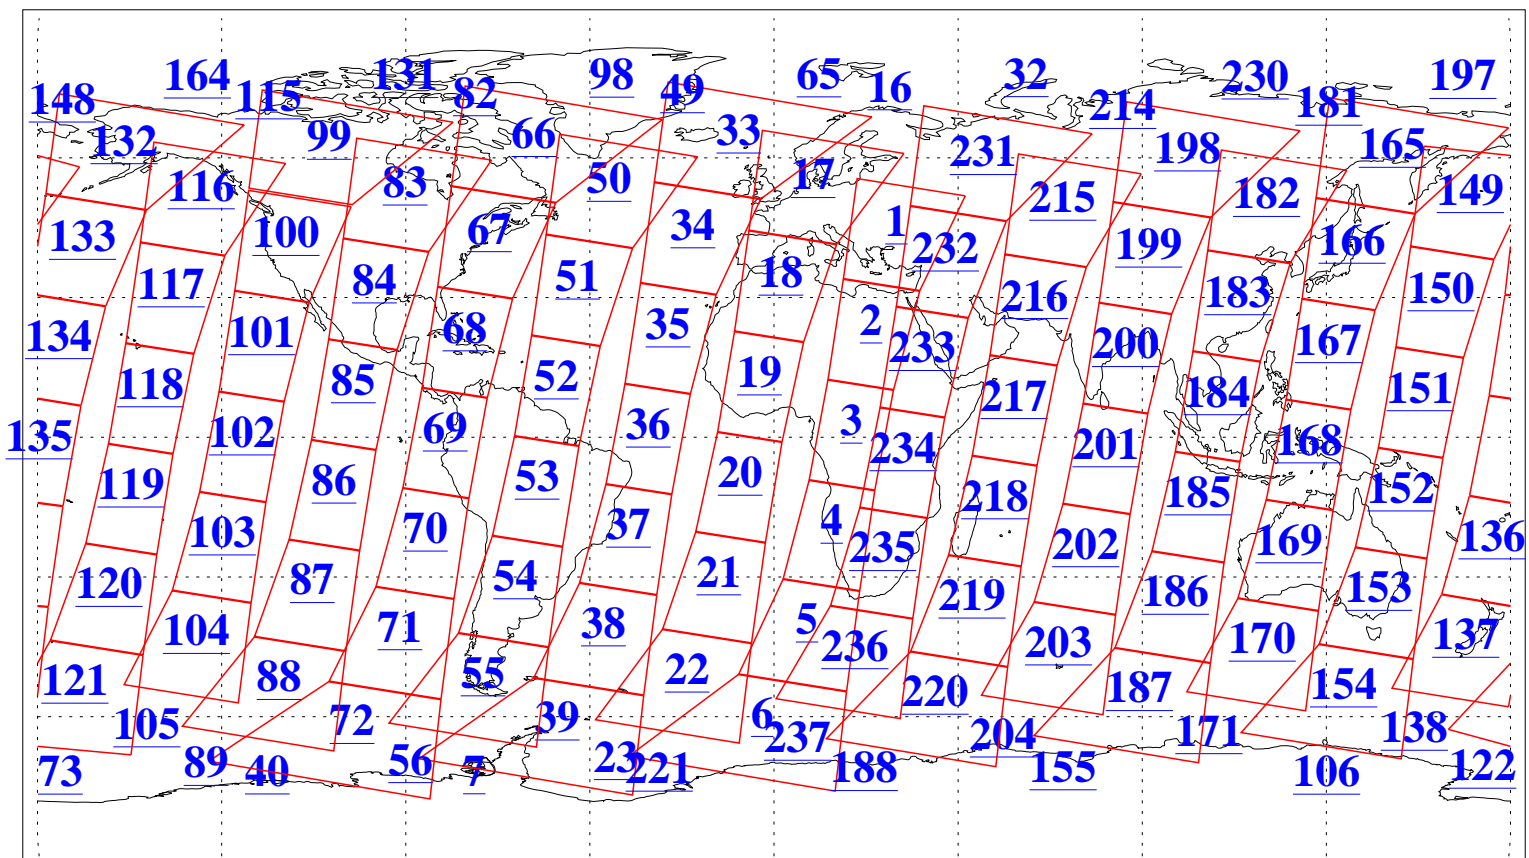

L1B Availability
AMSU Granules: 240
HSB Granules: 0
AIRS Granules: 240

14 May 2016
DoY 135
Aqua Day 5124
Granules: 1 to 120

Granules: 121 to 240

Legend: AMSU Available, HSB Available, AIRS Available

L1B Availability
AMSU Granules: 240
HSB Granules: 0
AIRS Granules: 240

14 May 2016
DoY 135
Aqua Day 5124
Ascending Granules

Descending Granules

Legend: AMSU Available, HSB Available, AIRS Available

L1B Availability
AMSU Granules: 240
HSB Granules: 0
AIRS Granules: 240

14 May 2016
DoY 135
Aqua Day 5124

Northern Hemisphere Granules

Southern Hemisphere Granules

Legend: AMSU Available, HSB Available, AIRS Available