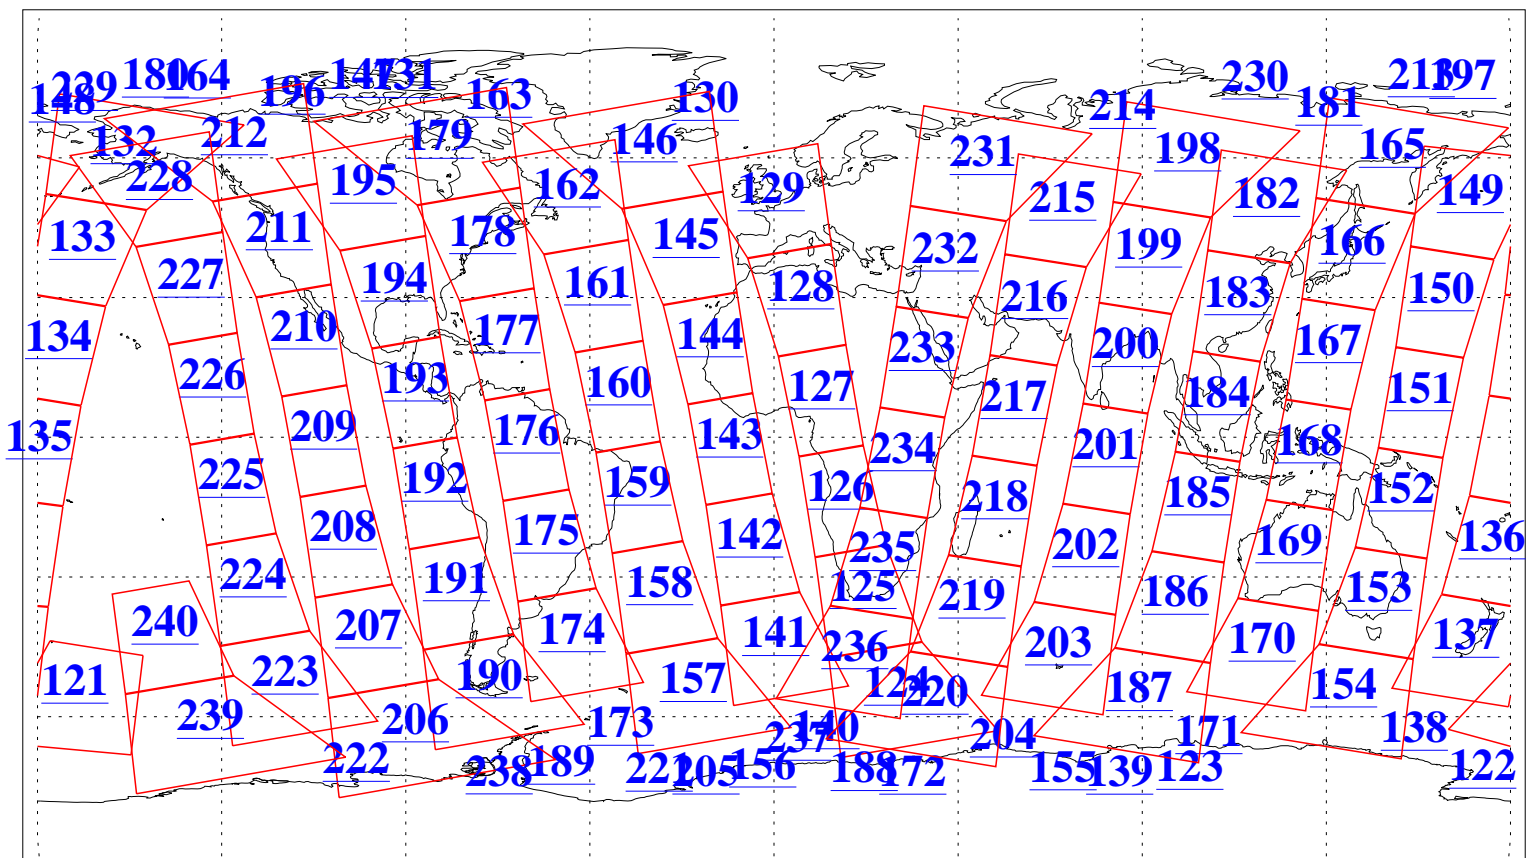

L1B Availability
AMSU Granules: 240
HSB Granules: 0
AIRS Granules: 240

14 May 2016
DoY 135
Aqua Day 5124
Granules: 1 to 120

Granules: 121 to 240

Legend: AMSU Available, HSB Available, AIRS Available

L1B Availability
AMSU Granules: 240
HSB Granules: 0
AIRS Granules: 240

14 May 2016
DoY 135
Aqua Day 5124
Ascending Granules

Descending Granules

Legend: AMSU Available, HSB Available, AIRS Available

L1B Availability
AMSU Granules: 240
HSB Granules: 0
AIRS Granules: 240

14 May 2016
DoY 135
Aqua Day 5124