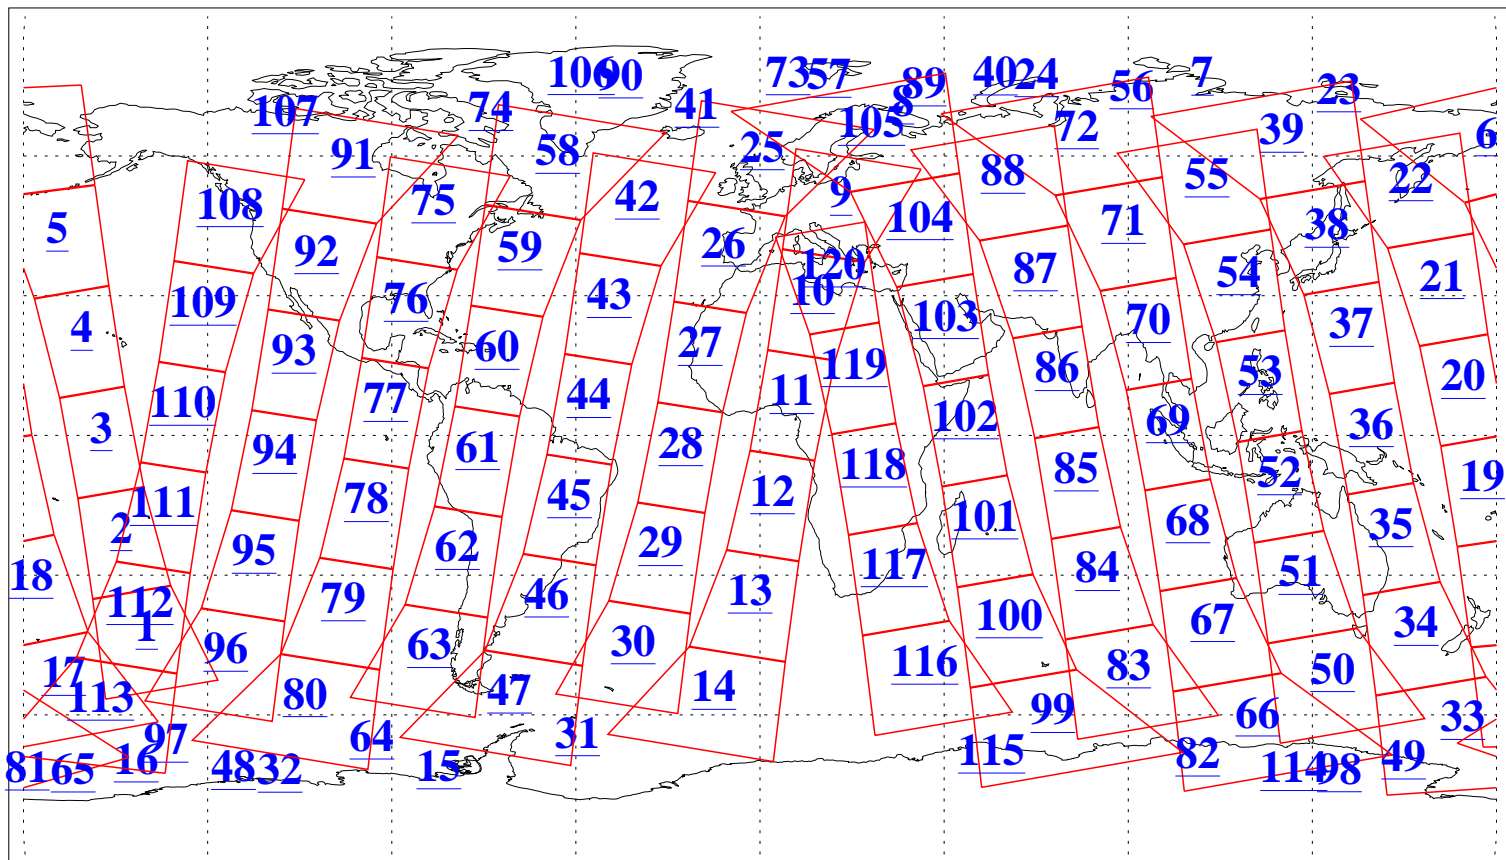

L1B Availability
AMSU Granules: 240
HSB Granules: 0
AIRS Granules: 239

6 May 2016
DoY 127
Aqua Day 5116
Granules: 1 to 120

Granules: 121 to 240

Legend: AMSU Available, HSB Available, AIRS Available

L1B Availability
AMSU Granules: 240
HSB Granules: 0
AIRS Granules: 239

6 May 2016
DoY 127
Aqua Day 5116
Ascending Granules

Descending Granules

Legend: AMSU Available, HSB Available, AIRS Available

L1B Availability
 AMSU Granules: 240
 HSB Granules: 0
 AIRS Granules: 239

6 May 2016
 DoY 127
 Aqua Day 5116

Northern Hemisphere Granules

Southern Hemisphere Granules

Legend: AMSU Available, HSB Available, AIRS Available