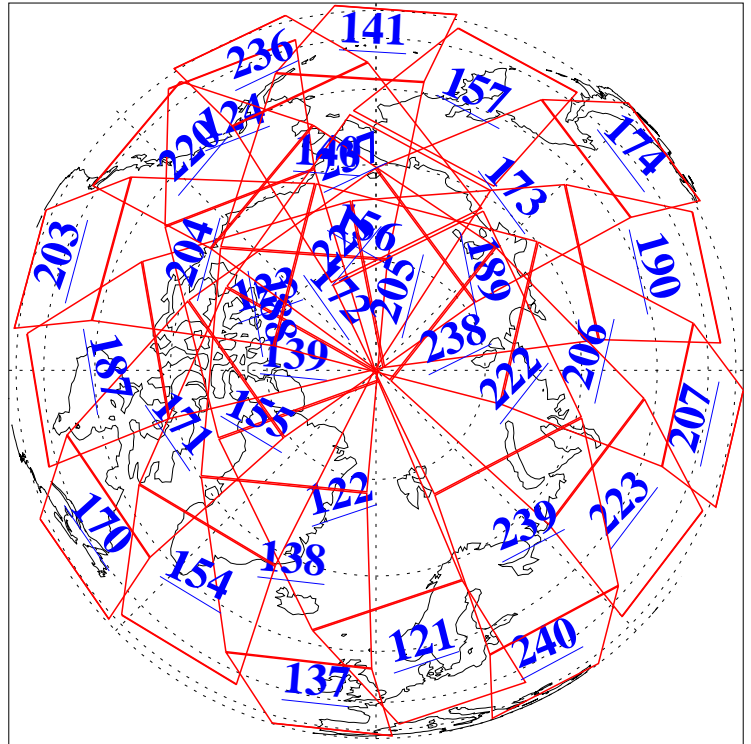

L1B Availability
AMSU Granules: 240
HSB Granules: 0
AIRS Granules: 239

6 May 2016
DoY 127
Aqua Day 5116
Granules: 1 to 120

Granules: 121 to 240

Legend: AMSU Available, HSB Available, AIRS Available

L1B Availability
AMSU Granules: 240
HSB Granules: 0
AIRS Granules: 239

6 May 2016
DoY 127
Aqua Day 5116
Ascending Granules

Descending Granules

Legend: AMSU Available, HSB Available, AIRS Available

L1B Availability
 AMSU Granules: 240
 HSB Granules: 0
 AIRS Granules: 239

6 May 2016
 DoY 127
 Aqua Day 5116

Northern Hemisphere Granules

Southern Hemisphere Granules

Legend: AMSU Available, HSB Available, AIRS Available