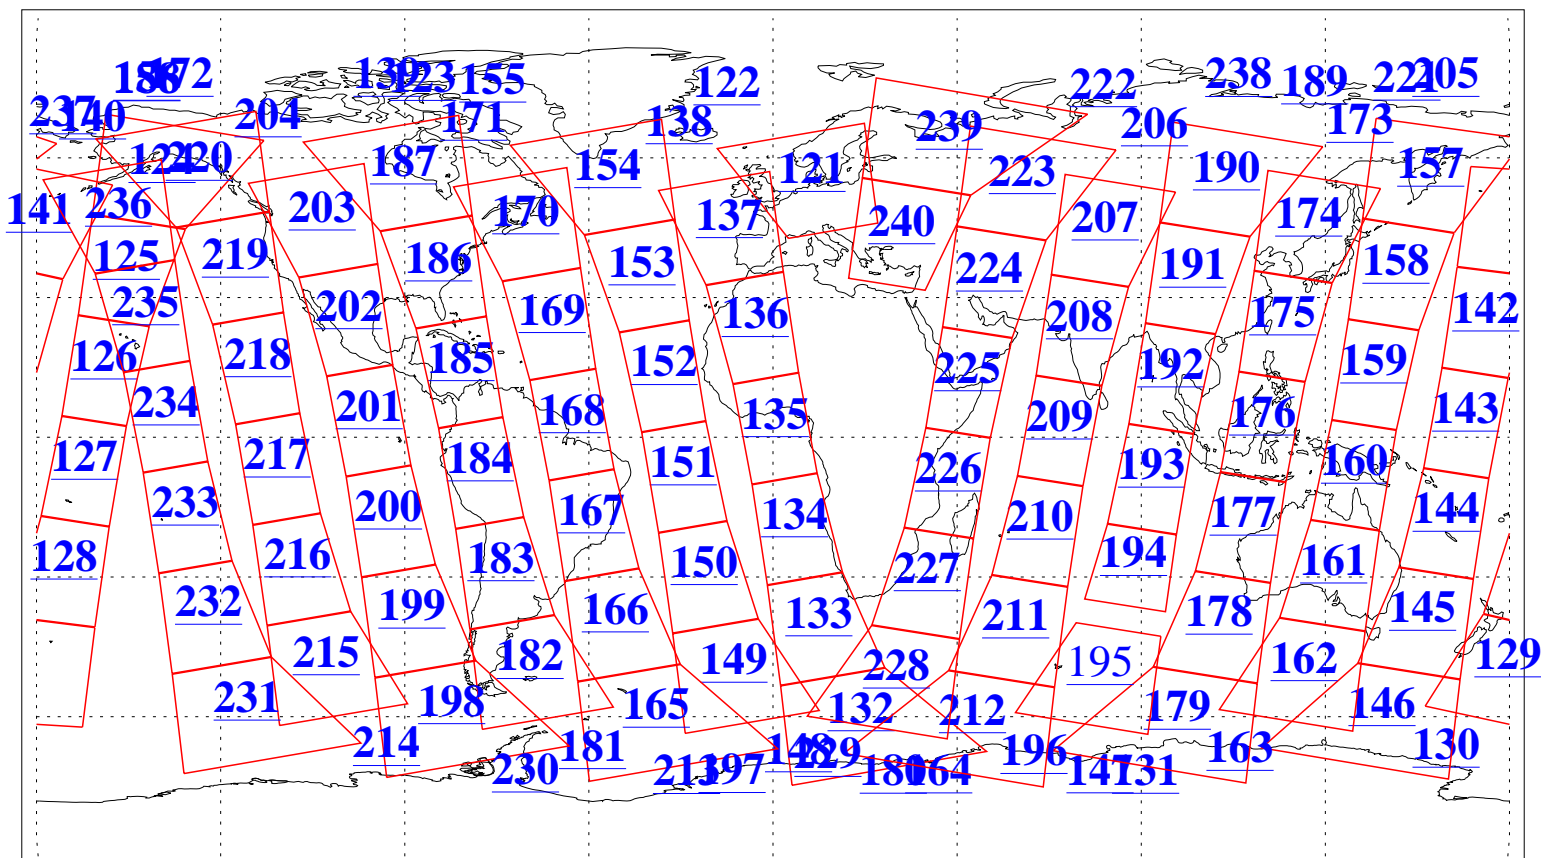

L1B Availability
AMSU Granules: 240
HSB Granules: 0
AIRS Granules: 239

6 May 2016
DoY 127
Aqua Day 5116
Granules: 1 to 120

Granules: 121 to 240

Legend: AMSU Available, HSB Available, AIRS Available

L1B Availability
AMSU Granules: 240
HSB Granules: 0
AIRS Granules: 239

6 May 2016
DoY 127
Aqua Day 5116
Ascending Granules

Descending Granules

Legend: AMSU Available, HSB Available, AIRS Available

L1B Availability
 AMSU Granules: 240
 HSB Granules: 0
 AIRS Granules: 239

6 May 2016
 DoY 127
 Aqua Day 5116