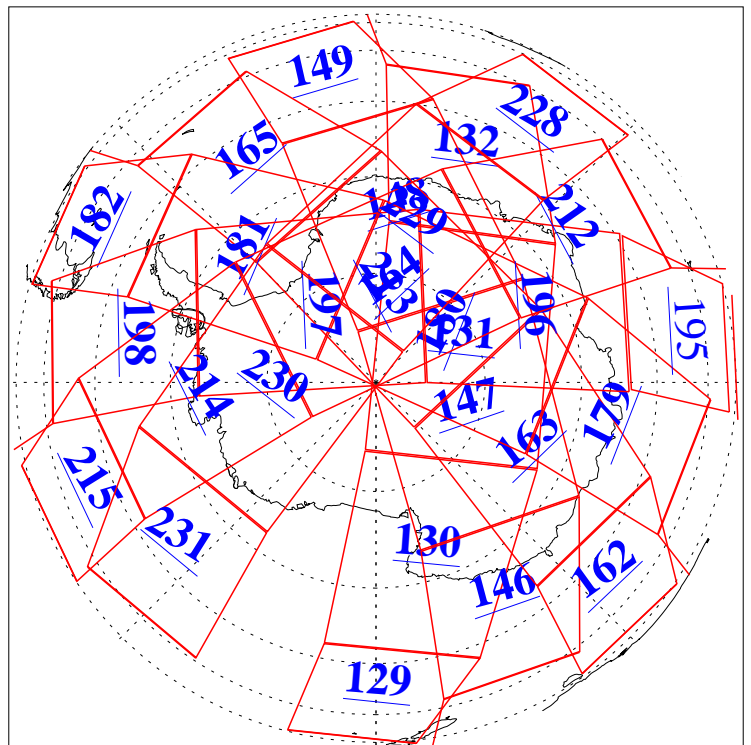

6 May 2016
DoY 127
Aqua Day 5116
Ascending Granules

Descending Granules

Legend: AMSU Available, HSB Available, AIRS Available

L1B Availability
 AMSU Granules: 240
 HSB Granules: 0
 AIRS Granules: 239

6 May 2016
 DoY 127
 Aqua Day 5116

Northern Hemisphere Granules

Southern Hemisphere Granules

Legend: AMSU Available, HSB Available, AIRS Available