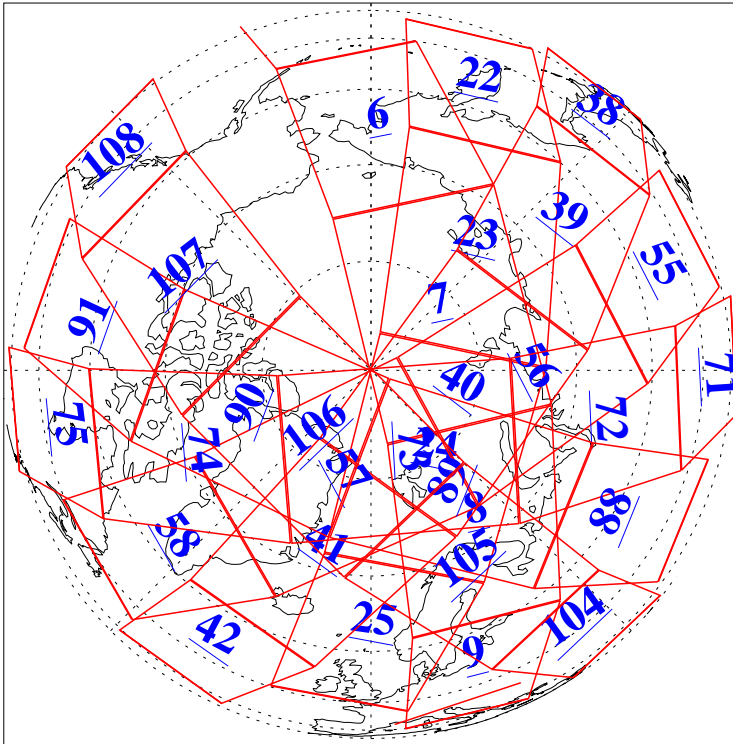

L1B Availability
AMSU Granules: 240
HSB Granules: 0
AIRS Granules: 239

6 May 2016
DoY 127
Aqua Day 5116
Granules: 1 to 120

Granules: 121 to 240

Legend: AMSU Available, HSB Available, AIRS Available

L1B Availability
AMSU Granules: 240
HSB Granules: 0
AIRS Granules: 239

6 May 2016
DoY 127
Aqua Day 5116
Ascending Granules

Descending Granules

Legend: AMSU Available, HSB Available, AIRS Available

L1B Availability
 AMSU Granules: 240
 HSB Granules: 0
 AIRS Granules: 239

6 May 2016
 DoY 127
 Aqua Day 5116

Northern Hemisphere Granules

Southern Hemisphere Granules

Legend: AMSU Available, HSB Available, AIRS Available