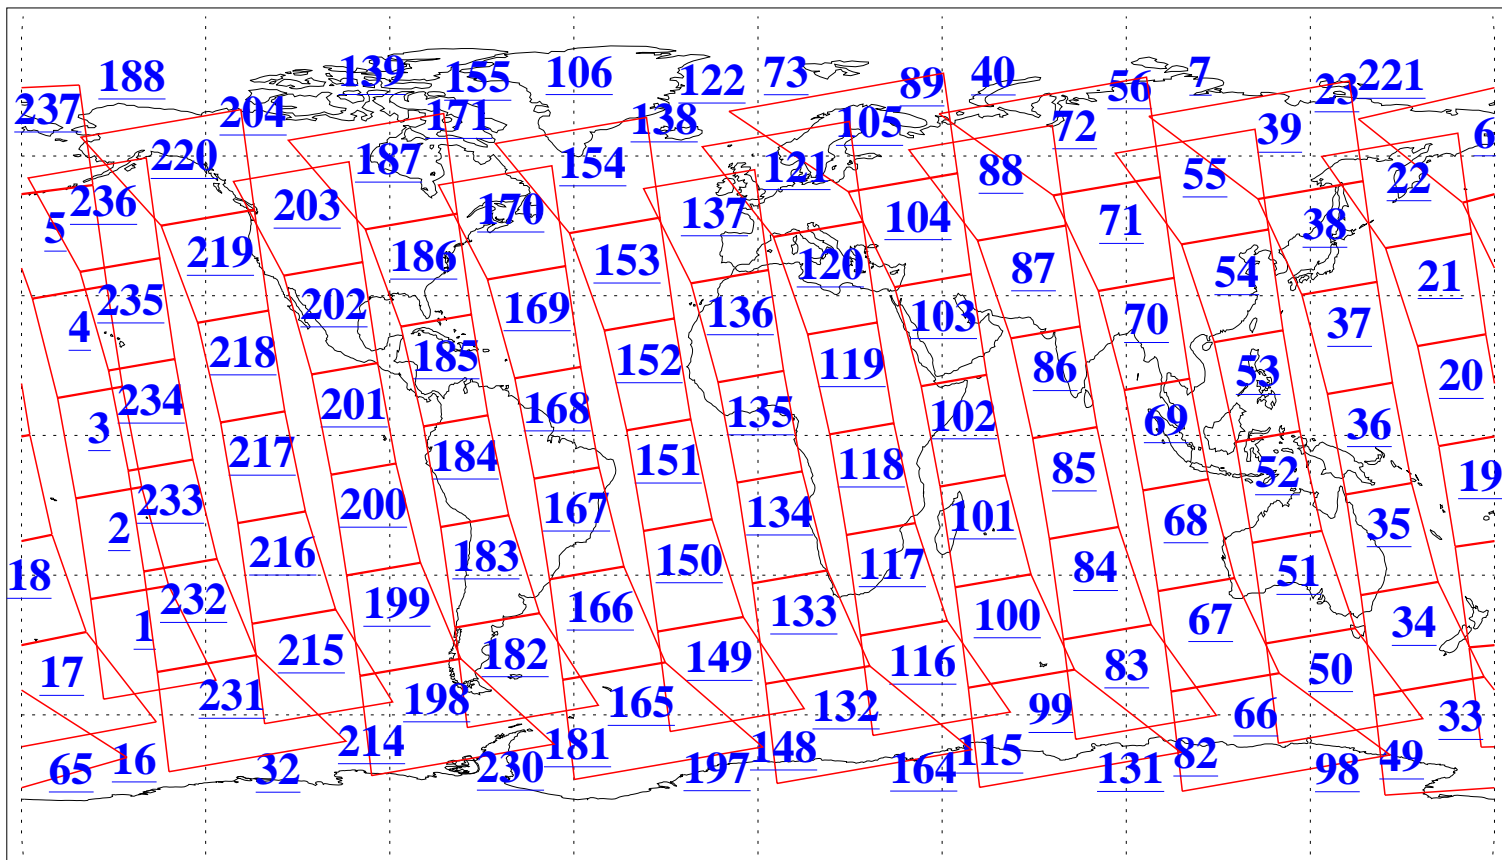

L1B Availability
AMSU Granules: 240
HSB Granules: 0
AIRS Granules: 239

6 May 2016
DoY 127
Aqua Day 5116
Granules: 1 to 120

Granules: 121 to 240

Legend: AMSU Available, HSB Available, AIRS Available

L1B Availability
AMSU Granules: 240
HSB Granules: 0
AIRS Granules: 239

6 May 2016
DoY 127
Aqua Day 5116
Ascending Granules

Descending Granules

Legend: AMSU Available, HSB Available, AIRS Available

L1B Availability
 AMSU Granules: 240
 HSB Granules: 0
 AIRS Granules: 239

6 May 2016
 DoY 127
 Aqua Day 5116

Northern Hemisphere Granules

Southern Hemisphere Granules

Legend: AMSU Available, HSB Available, AIRS Available