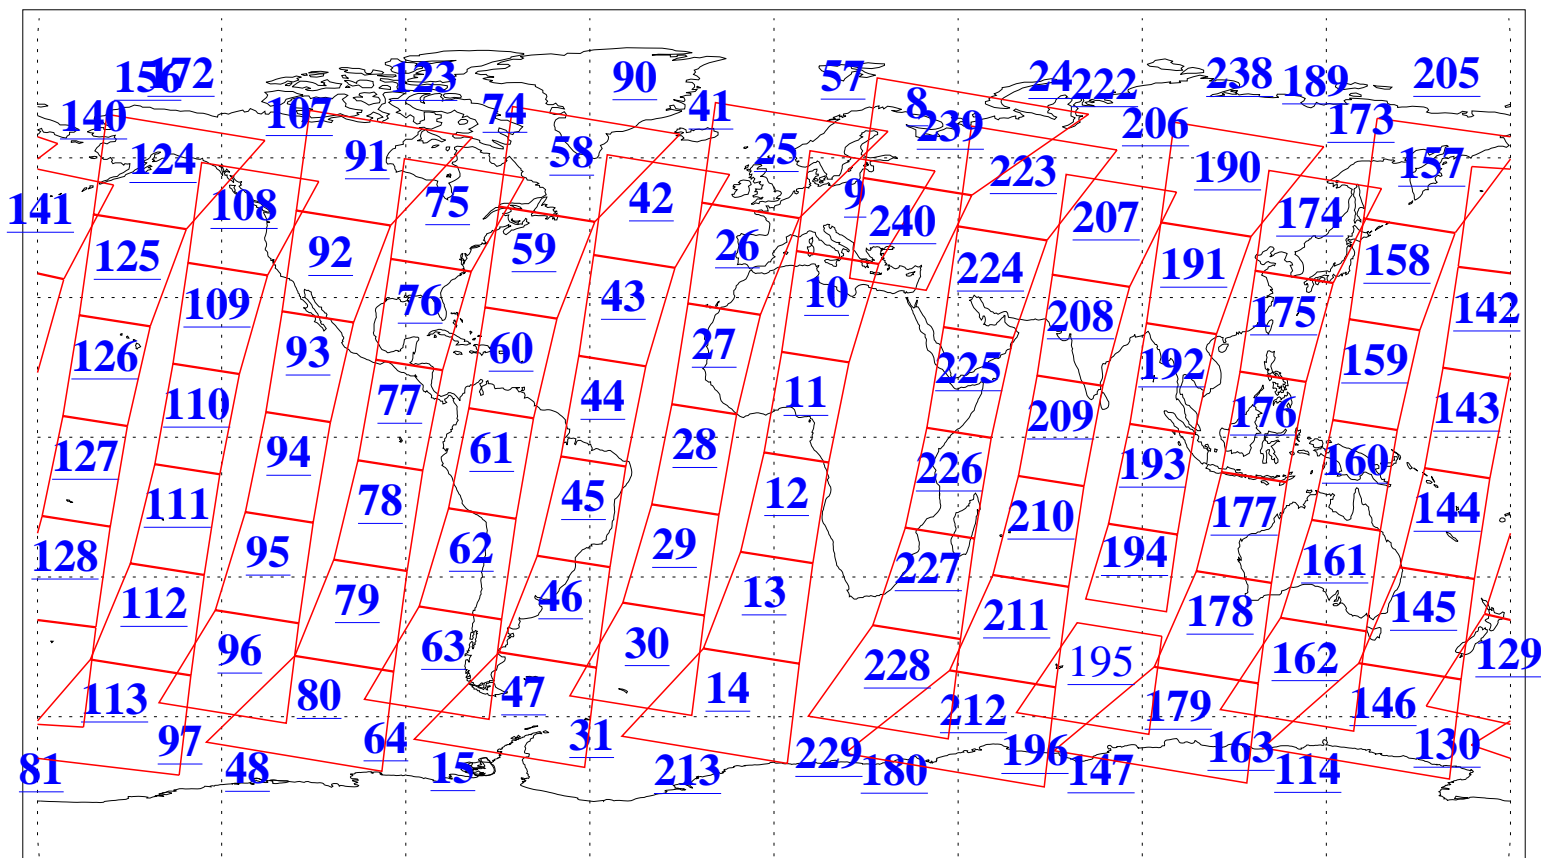

L1B Availability
AMSU Granules: 240
HSB Granules: 0
AIRS Granules: 239

6 May 2016
DoY 127
Aqua Day 5116
Granules: 1 to 120

Granules: 121 to 240

Legend: AMSU Available, HSB Available, AIRS Available

L1B Availability
AMSU Granules: 240
HSB Granules: 0
AIRS Granules: 239

6 May 2016
DoY 127
Aqua Day 5116
Ascending Granules

Descending Granules

Legend: AMSU Available, HSB Available, AIRS Available

L1B Availability
 AMSU Granules: 240
 HSB Granules: 0
 AIRS Granules: 239

6 May 2016
 DoY 127
 Aqua Day 5116

Northern Hemisphere Granules

Southern Hemisphere Granules

Legend: AMSU Available, HSB Available, AIRS Available