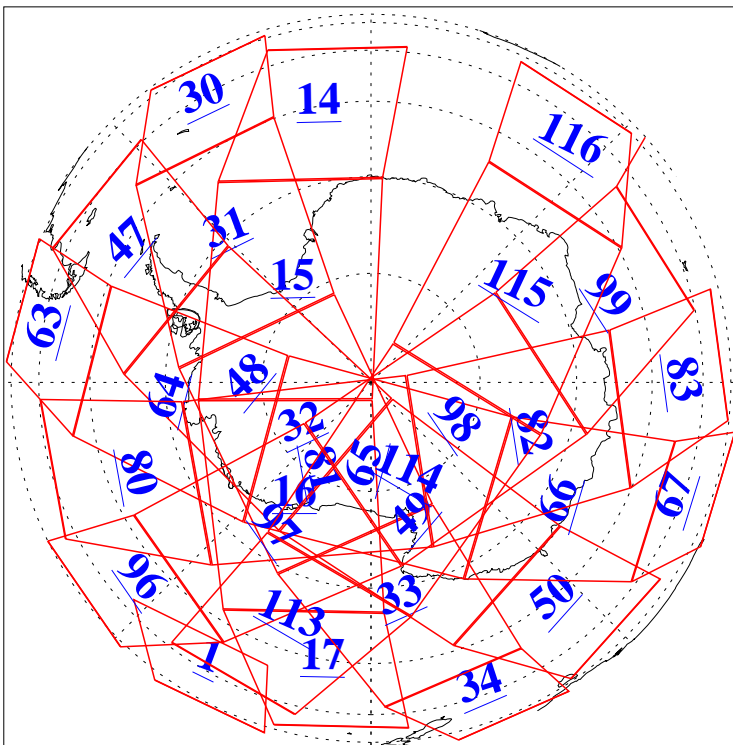

L1B Availability
AMSU Granules: 240
HSB Granules: 0
AIRS Granules: 239

6 May 2016
DoY 127
Aqua Day 5116
Granules: 1 to 120

Granules: 121 to 240

Legend: AMSU Available, HSB Available, AIRS Available

L1B Availability
AMSU Granules: 240
HSB Granules: 0
AIRS Granules: 239

6 May 2016
DoY 127
Aqua Day 5116
Ascending Granules

Descending Granules

Legend: AMSU Available, HSB Available, AIRS Available

L1B Availability
 AMSU Granules: 240
 HSB Granules: 0
 AIRS Granules: 239

6 May 2016
 DoY 127
 Aqua Day 5116

Northern Hemisphere Granules

Southern Hemisphere Granules

Legend: AMSU Available, HSB Available, AIRS Available