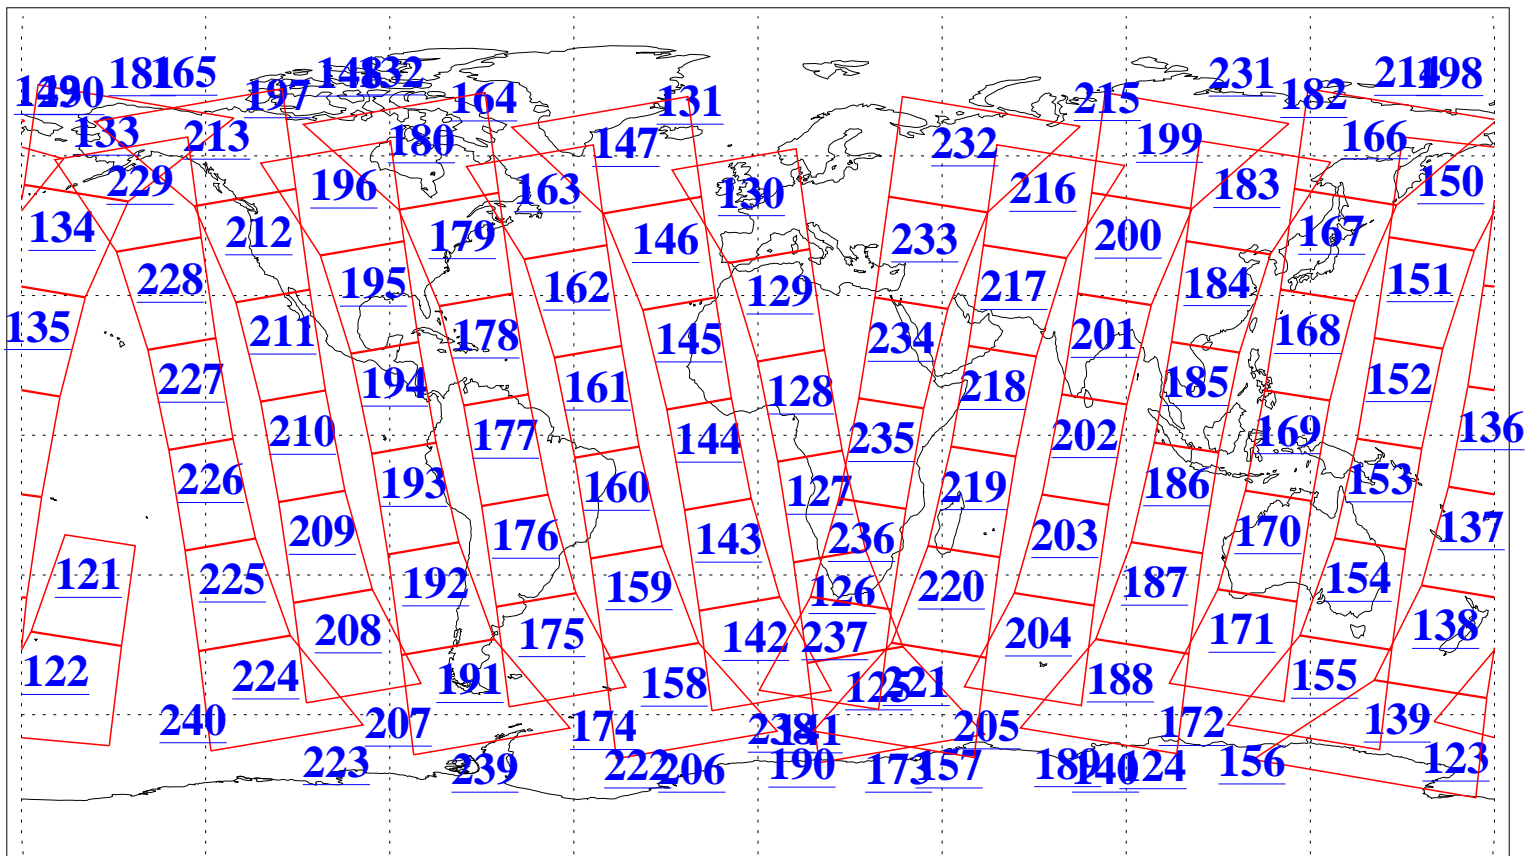

L1B Availability  
AMSU Granules: 240  
HSB Granules: 0  
AIRS Granules: 240

5 May 2016  
DoY 126  
Aqua Day 5115  
Granules: 1 to 120

Granules: 121 to 240

Legend: AMSU Available, HSB Available, AIRS Available

L1B Availability  
AMSU Granules: 240  
HSB Granules: 0  
AIRS Granules: 240

5 May 2016  
DoY 126  
Aqua Day 5115  
Ascending Granules

Descending Granules

Legend: AMSU Available, HSB Available, AIRS Available

L1B Availability  
 AMSU Granules: 240  
 HSB Granules: 0  
 AIRS Granules: 240

5 May 2016  
 DoY 126  
 Aqua Day 5115

Northern Hemisphere Granules

Southern Hemisphere Granules

Legend: AMSU Available, HSB Available, **AIRS Available**