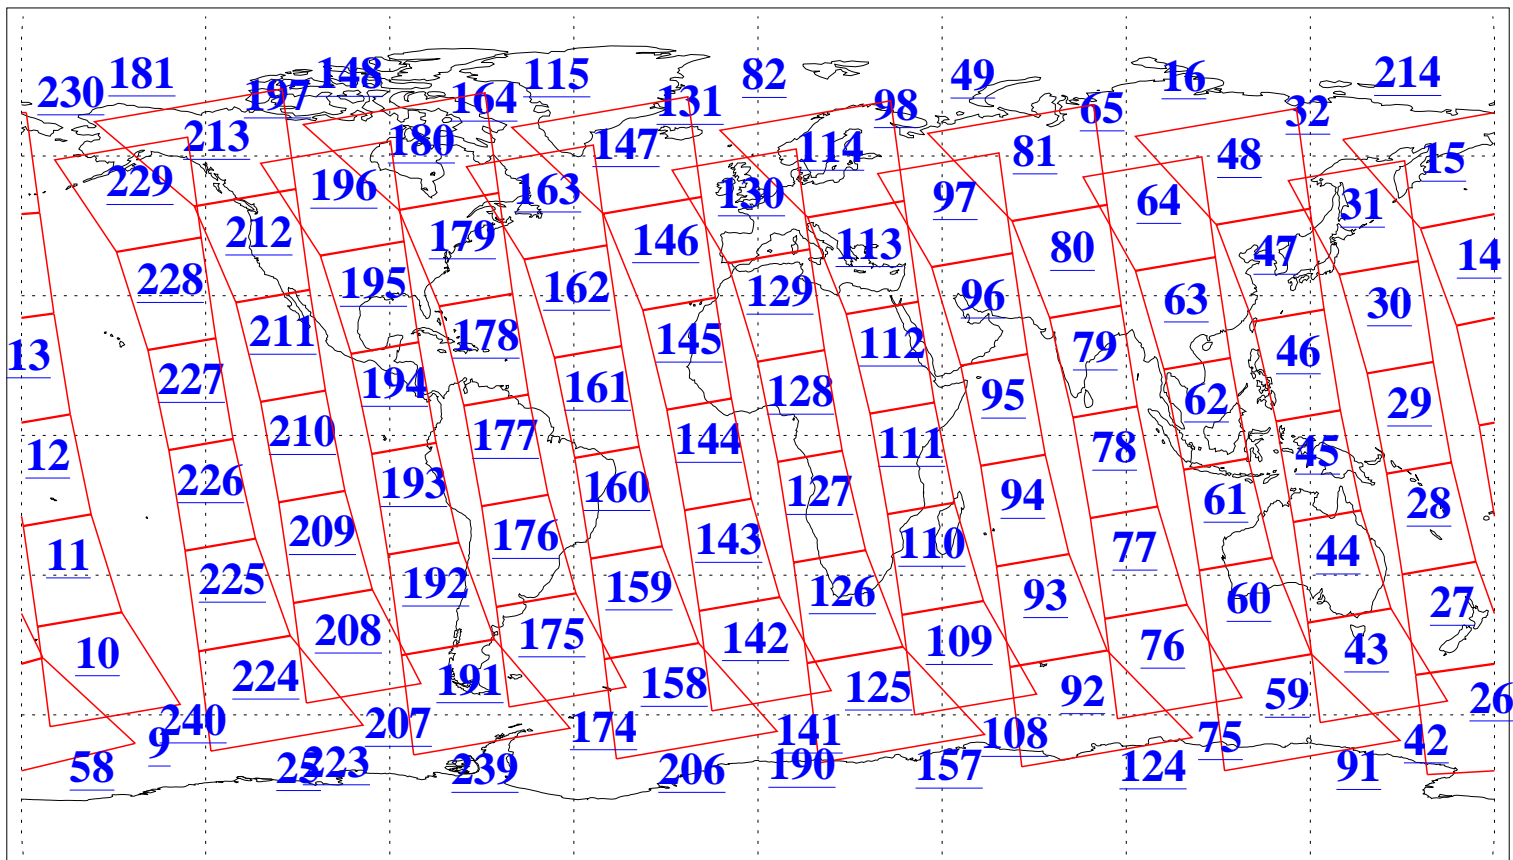

L1B Availability  
AMSU Granules: 240  
HSB Granules: 0  
AIRS Granules: 240

5 May 2016  
DoY 126  
Aqua Day 5115  
Granules: 1 to 120

Granules: 121 to 240

Legend: AMSU Available, HSB Available, AIRS Available

L1B Availability  
AMSU Granules: 240  
HSB Granules: 0  
AIRS Granules: 240

5 May 2016  
DoY 126  
Aqua Day 5115  
Ascending Granules

Descending Granules

Legend: AMSU Available, HSB Available, AIRS Available

L1B Availability  
 AMSU Granules: 240  
 HSB Granules: 0  
 AIRS Granules: 240

5 May 2016  
 DoY 126  
 Aqua Day 5115

Northern Hemisphere Granules

Southern Hemisphere Granules

Legend: AMSU Available, HSB Available, **AIRS Available**