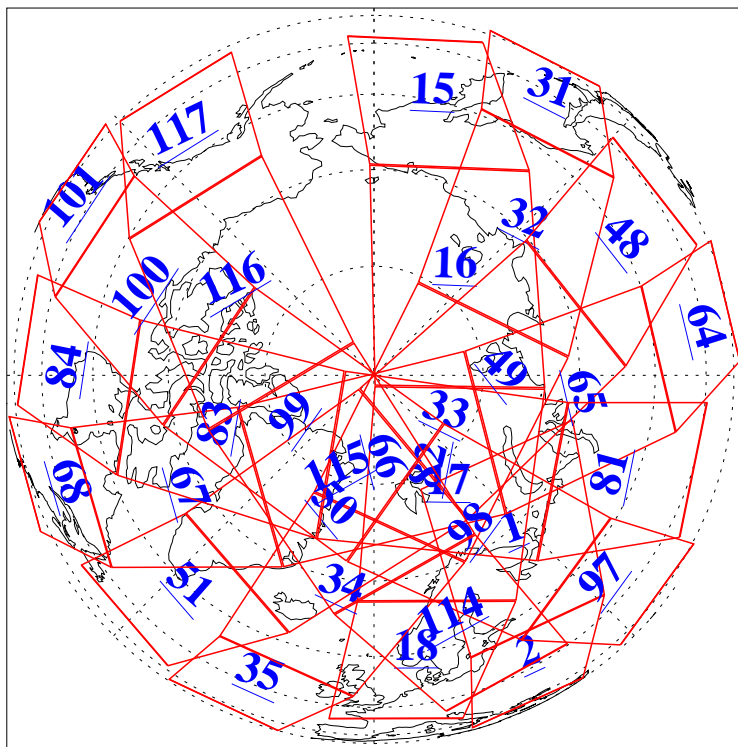

L1B Availability  
AMSU Granules: 240  
HSB Granules: 0  
AIRS Granules: 240

5 May 2016  
DoY 126  
Aqua Day 5115  
Granules: 1 to 120

Granules: 121 to 240

Legend: AMSU Available, HSB Available, AIRS Available

L1B Availability  
AMSU Granules: 240  
HSB Granules: 0  
AIRS Granules: 240

5 May 2016  
DoY 126  
Aqua Day 5115  
Ascending Granules

Descending Granules

Legend: AMSU Available, HSB Available, AIRS Available

L1B Availability  
 AMSU Granules: 240  
 HSB Granules: 0  
 AIRS Granules: 240

5 May 2016  
 DoY 126  
 Aqua Day 5115

Northern Hemisphere Granules

Southern Hemisphere Granules

Legend: AMSU Available, HSB Available, **AIRS Available**