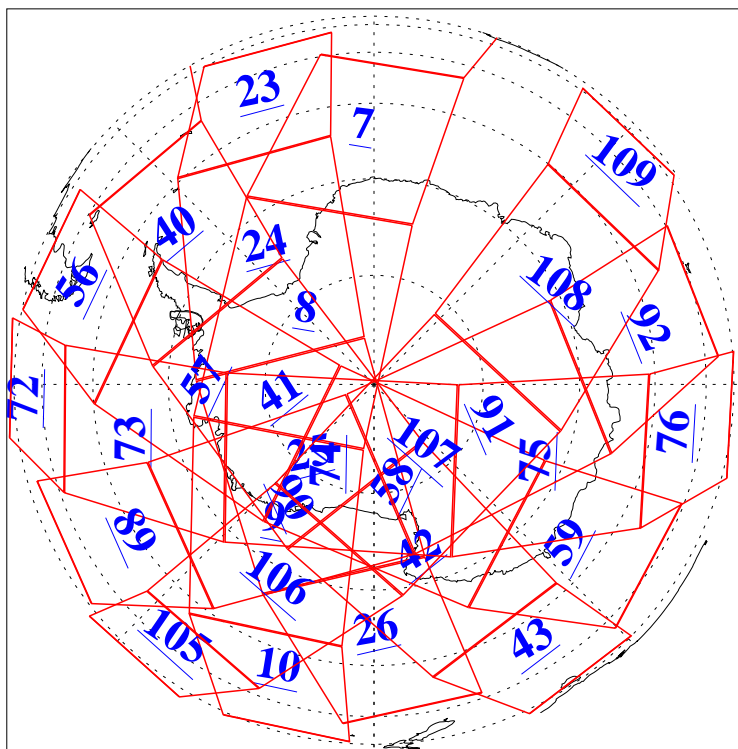

L1B Availability  
AMSU Granules: 240  
HSB Granules: 0  
AIRS Granules: 240

5 May 2016  
DoY 126  
Aqua Day 5115  
Granules: 1 to 120

Granules: 121 to 240

Legend: AMSU Available, HSB Available, AIRS Available

L1B Availability  
AMSU Granules: 240  
HSB Granules: 0  
AIRS Granules: 240

5 May 2016  
DoY 126  
Aqua Day 5115  
Ascending Granules

Descending Granules

Legend: AMSU Available, HSB Available, AIRS Available

L1B Availability  
 AMSU Granules: 240  
 HSB Granules: 0  
 AIRS Granules: 240

5 May 2016  
 DoY 126  
 Aqua Day 5115

Northern Hemisphere Granules

Southern Hemisphere Granules

Legend: AMSU Available, HSB Available, **AIRS Available**