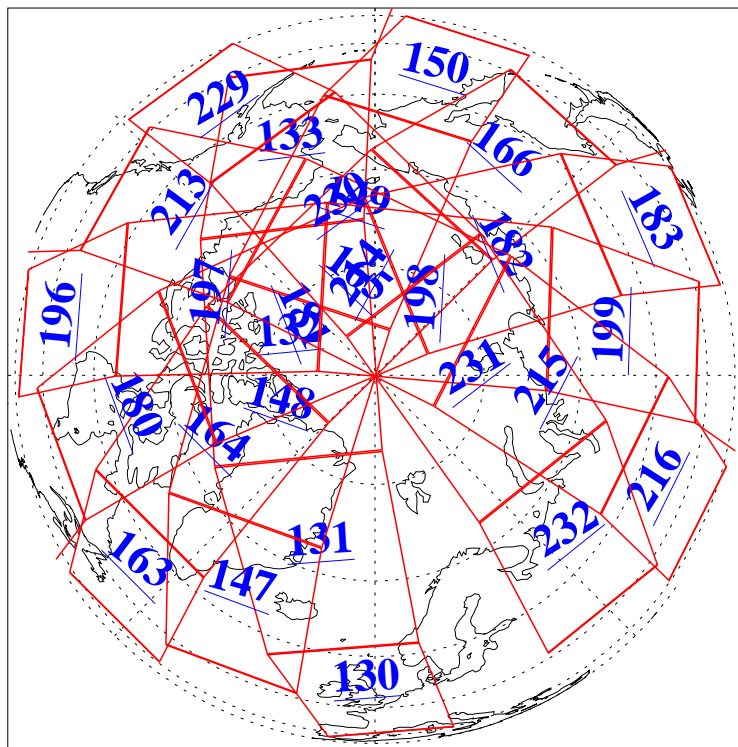

L1B Availability  
AMSU Granules: 240  
HSB Granules: 0  
AIRS Granules: 240

5 May 2016  
DoY 126  
Aqua Day 5115  
Ascending Granules

Descending Granules

Legend: AMSU Available, HSB Available, AIRS Available

L1B Availability  
 AMSU Granules: 240  
 HSB Granules: 0  
 AIRS Granules: 240

5 May 2016  
 DoY 126  
 Aqua Day 5115

Northern Hemisphere Granules

Southern Hemisphere Granules

Legend: AMSU Available, HSB Available, **AIRS Available**