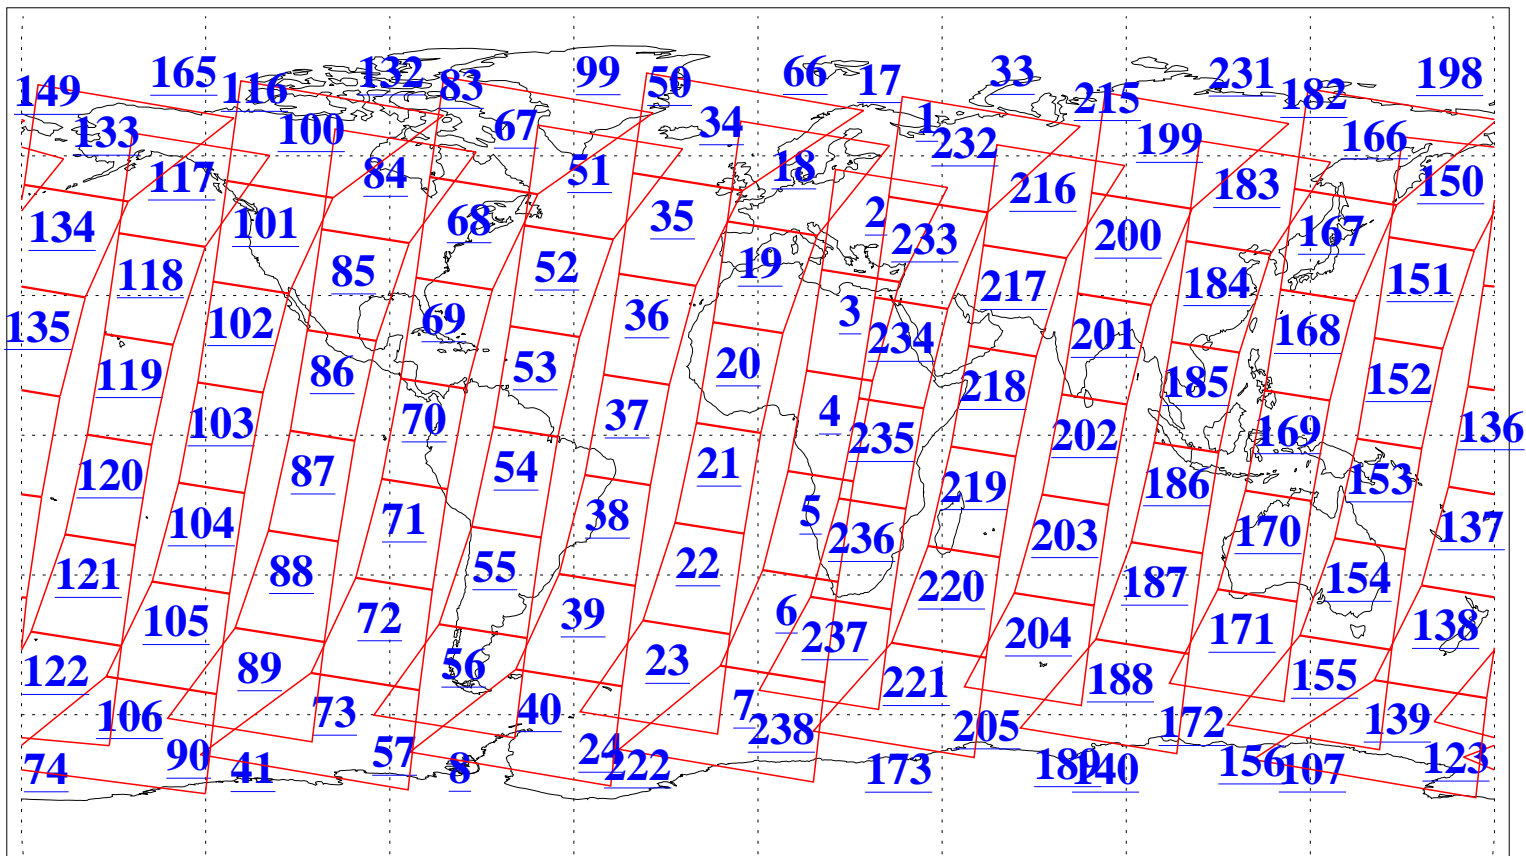

L1B Availability  
AMSU Granules: 240  
HSB Granules: 0  
AIRS Granules: 240

5 May 2016  
DoY 126  
Aqua Day 5115  
Granules: 1 to 120

Granules: 121 to 240

Legend: AMSU Available, HSB Available, AIRS Available

L1B Availability  
AMSU Granules: 240  
HSB Granules: 0  
AIRS Granules: 240

5 May 2016  
DoY 126  
Aqua Day 5115  
Ascending Granules

Descending Granules

Legend: AMSU Available, HSB Available, AIRS Available

L1B Availability  
 AMSU Granules: 240  
 HSB Granules: 0  
 AIRS Granules: 240

5 May 2016  
 DoY 126  
 Aqua Day 5115

Northern Hemisphere Granules

Southern Hemisphere Granules

Legend: AMSU Available, HSB Available, **AIRS Available**