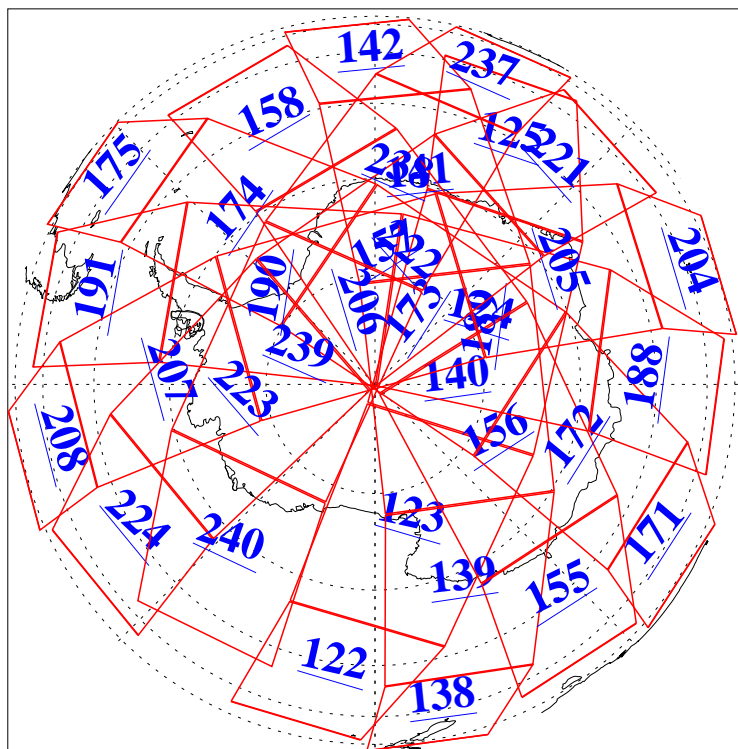

L1B Availability  
AMSU Granules: 240  
HSB Granules: 0  
AIRS Granules: 240

5 May 2016  
DoY 126  
Aqua Day 5115  
Granules: 1 to 120

Granules: 121 to 240

Legend: AMSU Available, HSB Available, AIRS Available

L1B Availability  
AMSU Granules: 240  
HSB Granules: 0  
AIRS Granules: 240

5 May 2016  
DoY 126  
Aqua Day 5115  
Ascending Granules

Descending Granules

Legend: AMSU Available, HSB Available, AIRS Available

L1B Availability  
 AMSU Granules: 240  
 HSB Granules: 0  
 AIRS Granules: 240

5 May 2016  
 DoY 126  
 Aqua Day 5115

Northern Hemisphere Granules

Southern Hemisphere Granules

Legend: AMSU Available, HSB Available, **AIRS Available**