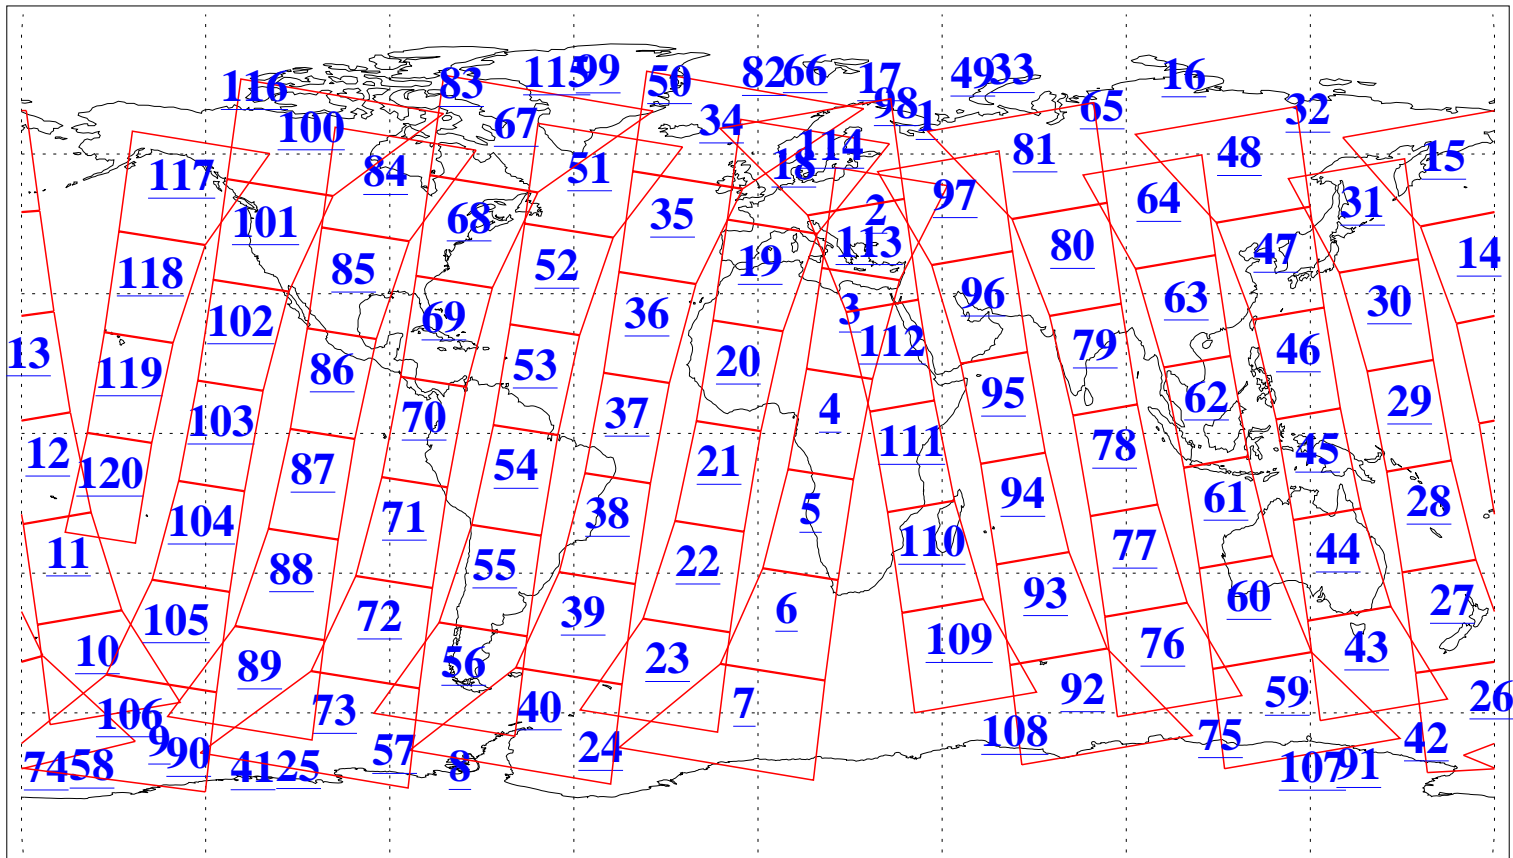

L1B Availability  
AMSU Granules: 240  
HSB Granules: 0  
AIRS Granules: 240

5 May 2016  
DoY 126  
Aqua Day 5115  
Granules: 1 to 120

Granules: 121 to 240

Legend: AMSU Available, HSB Available, AIRS Available

L1B Availability  
AMSU Granules: 240  
HSB Granules: 0  
AIRS Granules: 240

5 May 2016  
DoY 126  
Aqua Day 5115  
Ascending Granules

Descending Granules

Legend: AMSU Available, HSB Available, AIRS Available

L1B Availability  
 AMSU Granules: 240  
 HSB Granules: 0  
 AIRS Granules: 240

5 May 2016  
 DoY 126  
 Aqua Day 5115

Northern Hemisphere Granules

Southern Hemisphere Granules

Legend: AMSU Available, HSB Available, **AIRS Available**