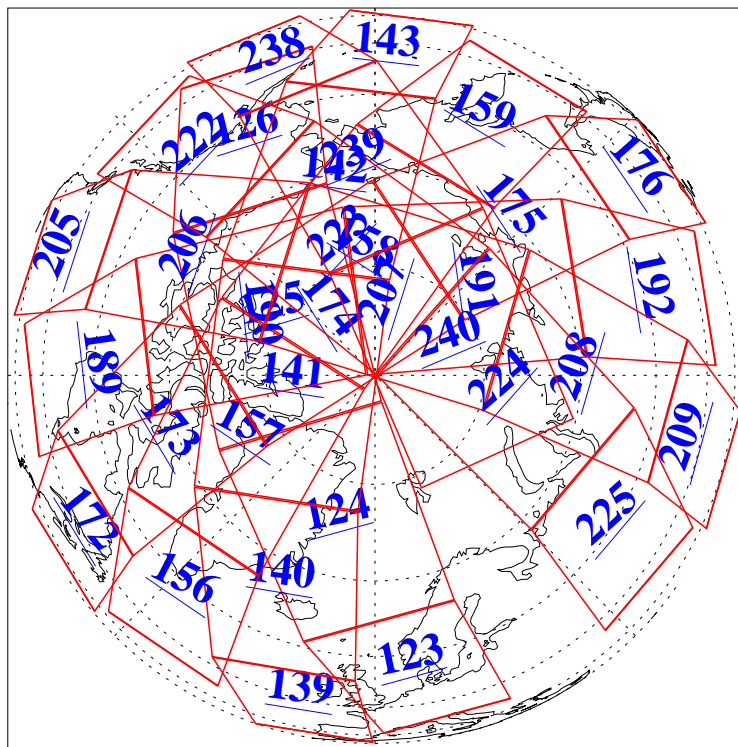

L1B Availability
AMSU Granules: 240
HSB Granules: 0
AIRS Granules: 240

4 May 2016
DoY 125
Aqua Day 5114
Granules: 1 to 120

Granules: 121 to 240

Legend: AMSU Available, HSB Available, AIRS Available

L1B Availability
AMSU Granules: 240
HSB Granules: 0
AIRS Granules: 240

4 May 2016
DoY 125
Aqua Day 5114

Ascending Granules

Descending Granules

Legend: AMSU Available, HSB Available, AIRS Available

L1B Availability
 AMSU Granules: 240
 HSB Granules: 0
 AIRS Granules: 240

4 May 2016
 DoY 125
 Aqua Day 5114

Northern Hemisphere Granules

Southern Hemisphere Granules

Legend: AMSU Available, HSB Available, AIRS Available