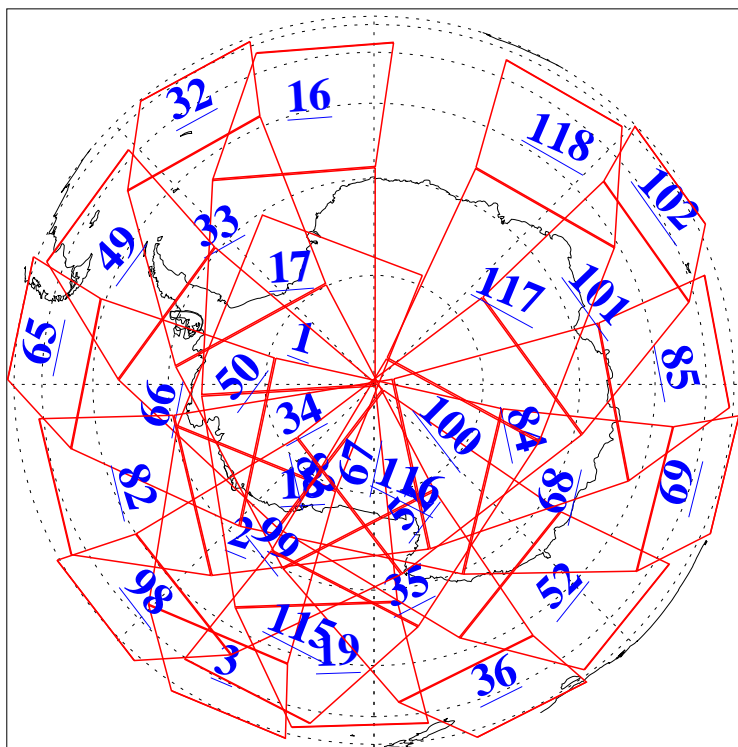

L1B Availability
AMSU Granules: 240
HSB Granules: 0
AIRS Granules: 240

4 May 2016
DoY 125
Aqua Day 5114
Granules: 1 to 120

Granules: 121 to 240

Legend: AMSU Available, HSB Available, AIRS Available

L1B Availability
AMSU Granules: 240
HSB Granules: 0
AIRS Granules: 240

4 May 2016
DoY 125
Aqua Day 5114

Ascending Granules

Descending Granules

Legend: AMSU Available, HSB Available, AIRS Available

L1B Availability
 AMSU Granules: 240
 HSB Granules: 0
 AIRS Granules: 240

4 May 2016
 DoY 125
 Aqua Day 5114

Northern Hemisphere Granules

Southern Hemisphere Granules

Legend: AMSU Available, HSB Available, AIRS Available