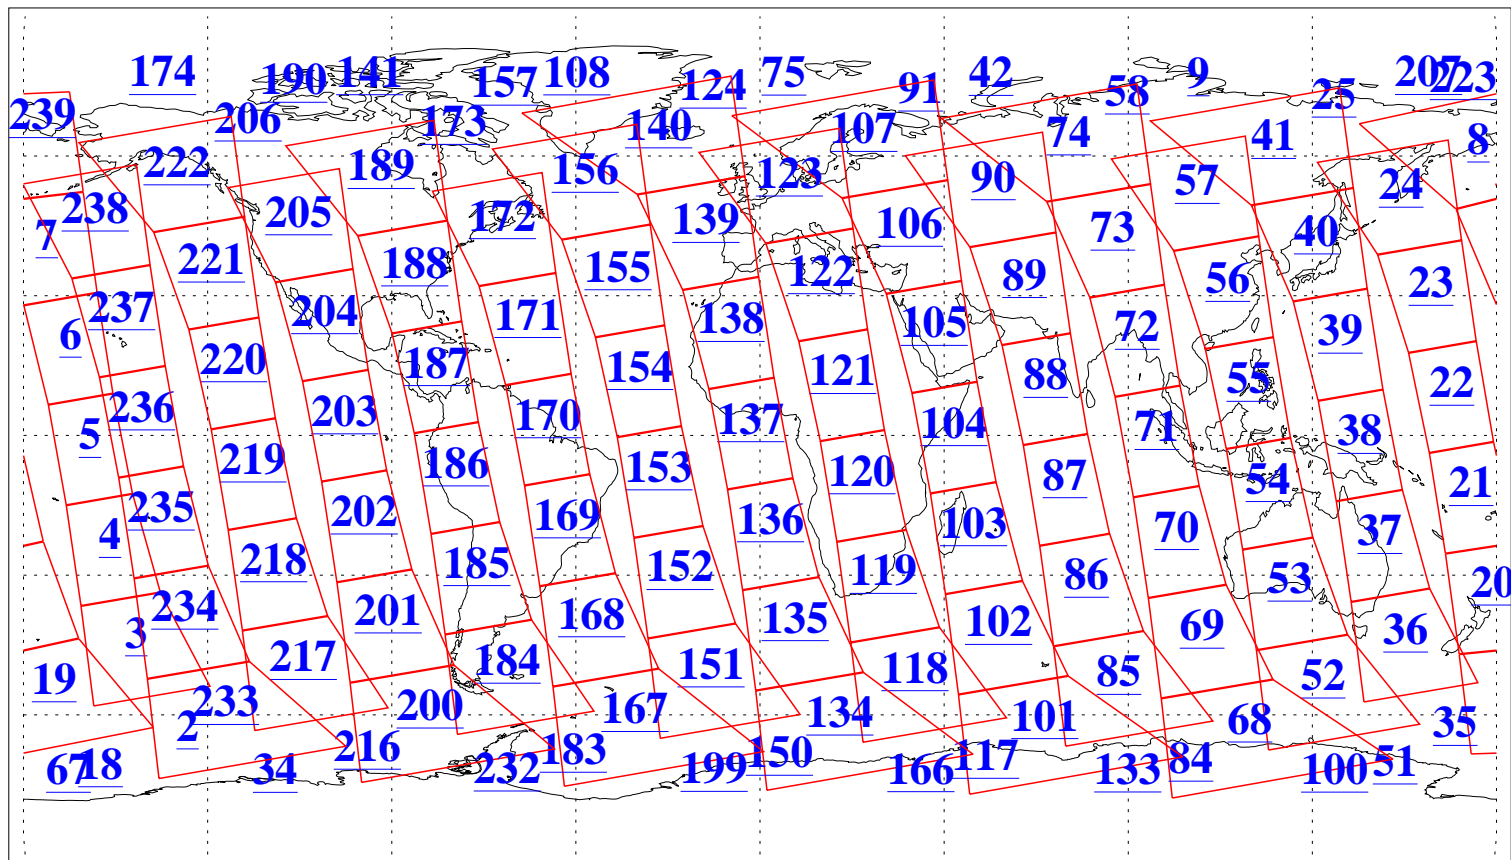

L1B Availability
AMSU Granules: 240
HSB Granules: 0
AIRS Granules: 240

4 May 2016
DoY 125
Aqua Day 5114
Granules: 1 to 120

Granules: 121 to 240

Legend: AMSU Available, HSB Available, AIRS Available

L1B Availability
AMSU Granules: 240
HSB Granules: 0
AIRS Granules: 240

4 May 2016
DoY 125
Aqua Day 5114

Ascending Granules

Descending Granules

Legend: AMSU Available, HSB Available, AIRS Available

L1B Availability
 AMSU Granules: 240
 HSB Granules: 0
 AIRS Granules: 240

4 May 2016
 DoY 125
 Aqua Day 5114

Northern Hemisphere Granules

Southern Hemisphere Granules

Legend: AMSU Available, HSB Available, AIRS Available