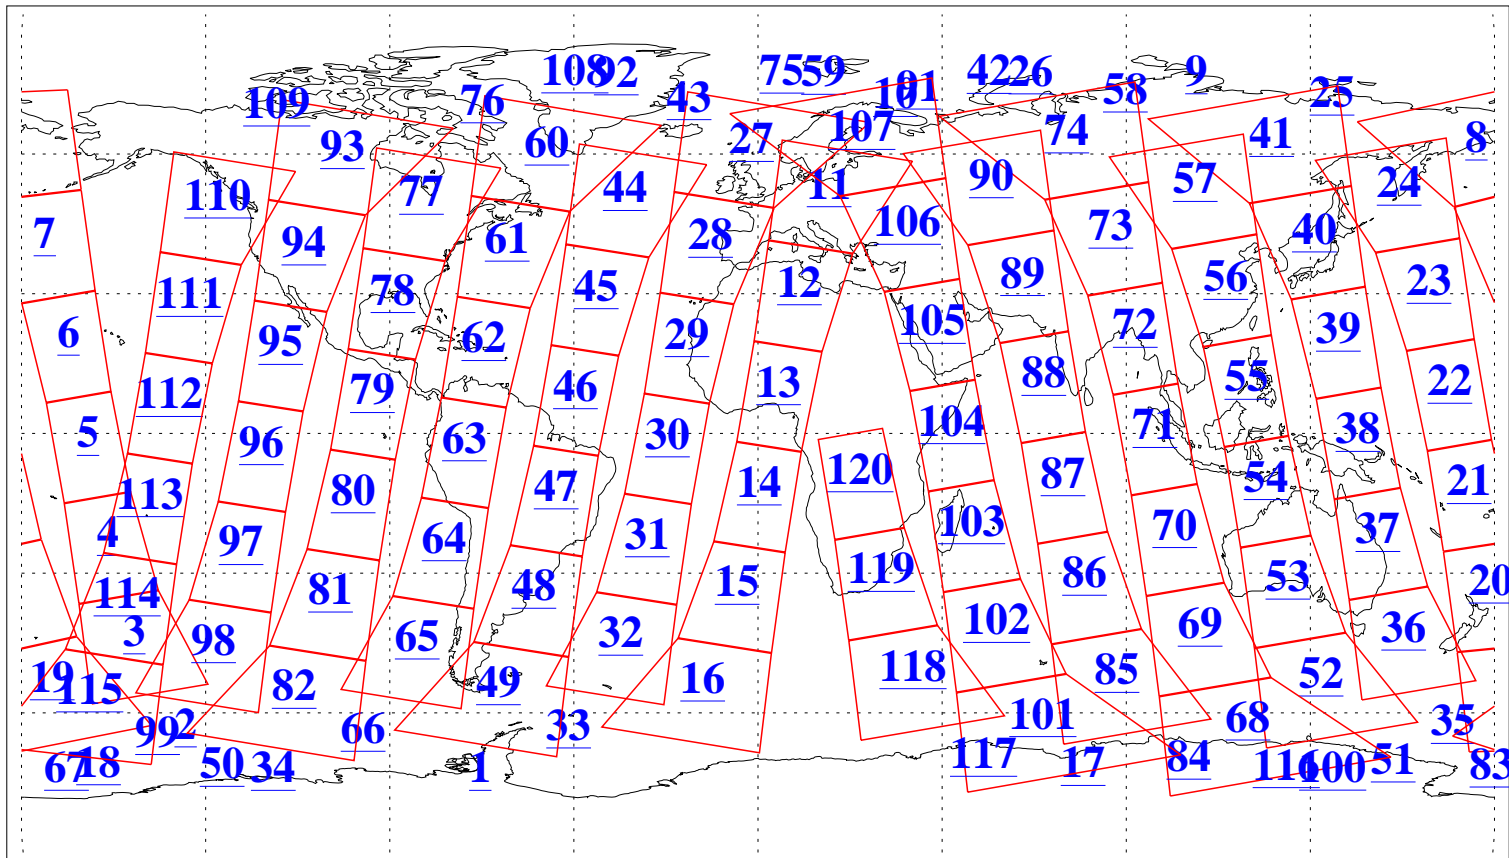

L1B Availability
AMSU Granules: 240
HSB Granules: 0
AIRS Granules: 240

4 May 2016
DoY 125
Aqua Day 5114
Granules: 1 to 120

Granules: 121 to 240

Legend: AMSU Available, HSB Available, AIRS Available

L1B Availability
AMSU Granules: 240
HSB Granules: 0
AIRS Granules: 240

4 May 2016
DoY 125
Aqua Day 5114

Ascending Granules

Descending Granules

Legend: AMSU Available, HSB Available, AIRS Available

L1B Availability
 AMSU Granules: 240
 HSB Granules: 0
 AIRS Granules: 240

4 May 2016
 DoY 125
 Aqua Day 5114

Northern Hemisphere Granules

Southern Hemisphere Granules

Legend: AMSU Available, HSB Available, AIRS Available