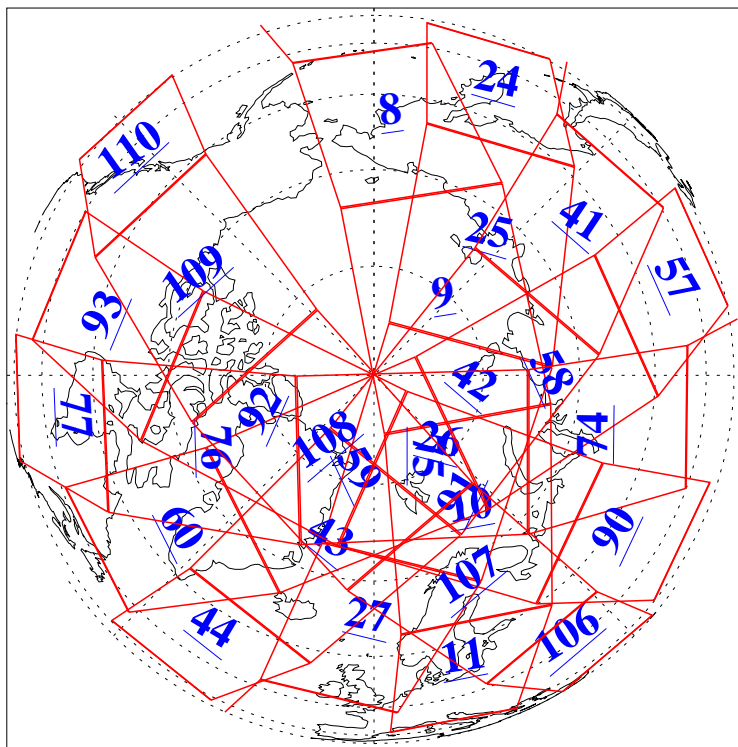

L1B Availability
AMSU Granules: 240
HSB Granules: 0
AIRS Granules: 240

4 May 2016
DoY 125
Aqua Day 5114
Granules: 1 to 120

Granules: 121 to 240

Legend: AMSU Available, HSB Available, AIRS Available

L1B Availability
AMSU Granules: 240
HSB Granules: 0
AIRS Granules: 240

4 May 2016
DoY 125
Aqua Day 5114

Ascending Granules

Descending Granules

Legend: AMSU Available, HSB Available, AIRS Available

L1B Availability
 AMSU Granules: 240
 HSB Granules: 0
 AIRS Granules: 240

4 May 2016
 DoY 125
 Aqua Day 5114

Northern Hemisphere Granules

Southern Hemisphere Granules

Legend: AMSU Available, HSB Available, AIRS Available