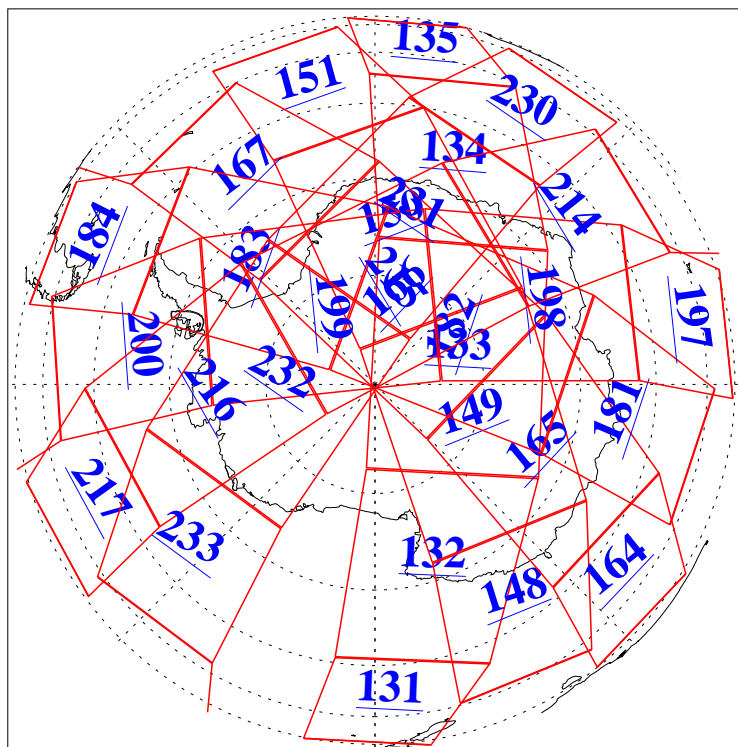

L1B Availability
AMSU Granules: 240
HSB Granules: 0
AIRS Granules: 240

4 May 2016
DoY 125
Aqua Day 5114
Granules: 1 to 120

Granules: 121 to 240

Legend: AMSU Available, HSB Available, AIRS Available

L1B Availability
AMSU Granules: 240
HSB Granules: 0
AIRS Granules: 240

4 May 2016
DoY 125
Aqua Day 5114

Ascending Granules

Descending Granules

Legend: AMSU Available, HSB Available, AIRS Available

L1B Availability
 AMSU Granules: 240
 HSB Granules: 0
 AIRS Granules: 240

4 May 2016
 DoY 125
 Aqua Day 5114

Northern Hemisphere Granules

Southern Hemisphere Granules

Legend: AMSU Available, HSB Available, AIRS Available