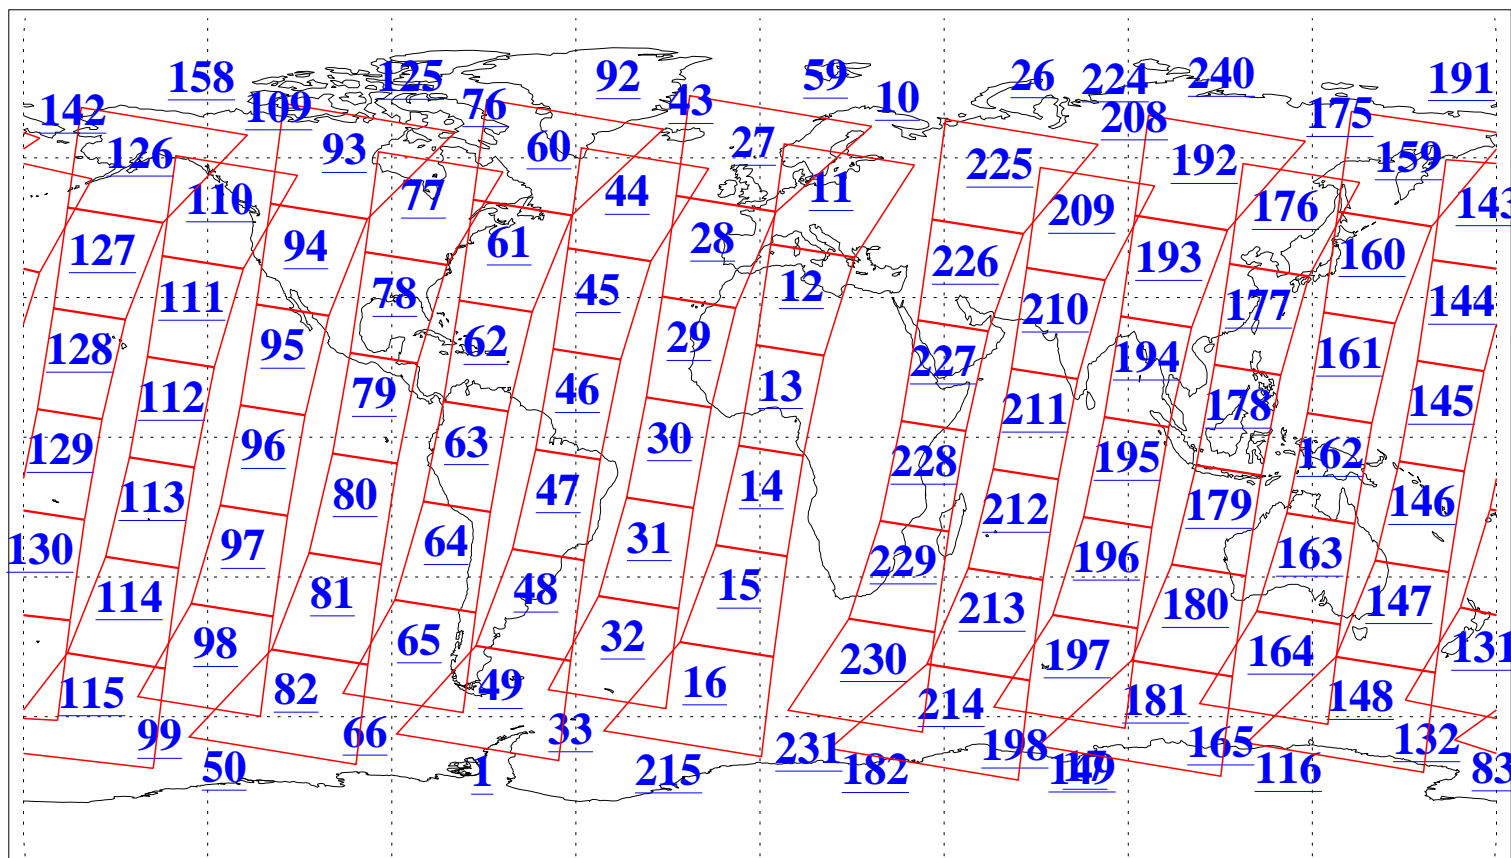

L1B Availability
AMSU Granules: 240
HSB Granules: 0
AIRS Granules: 240

4 May 2016
DoY 125
Aqua Day 5114
Granules: 1 to 120

Granules: 121 to 240

Legend: AMSU Available, HSB Available, AIRS Available

L1B Availability
AMSU Granules: 240
HSB Granules: 0
AIRS Granules: 240

4 May 2016
DoY 125
Aqua Day 5114

Ascending Granules

Descending Granules

Legend: AMSU Available, HSB Available, AIRS Available

L1B Availability
 AMSU Granules: 240
 HSB Granules: 0
 AIRS Granules: 240

4 May 2016
 DoY 125
 Aqua Day 5114

Northern Hemisphere Granules

Southern Hemisphere Granules

Legend: AMSU Available, HSB Available, AIRS Available