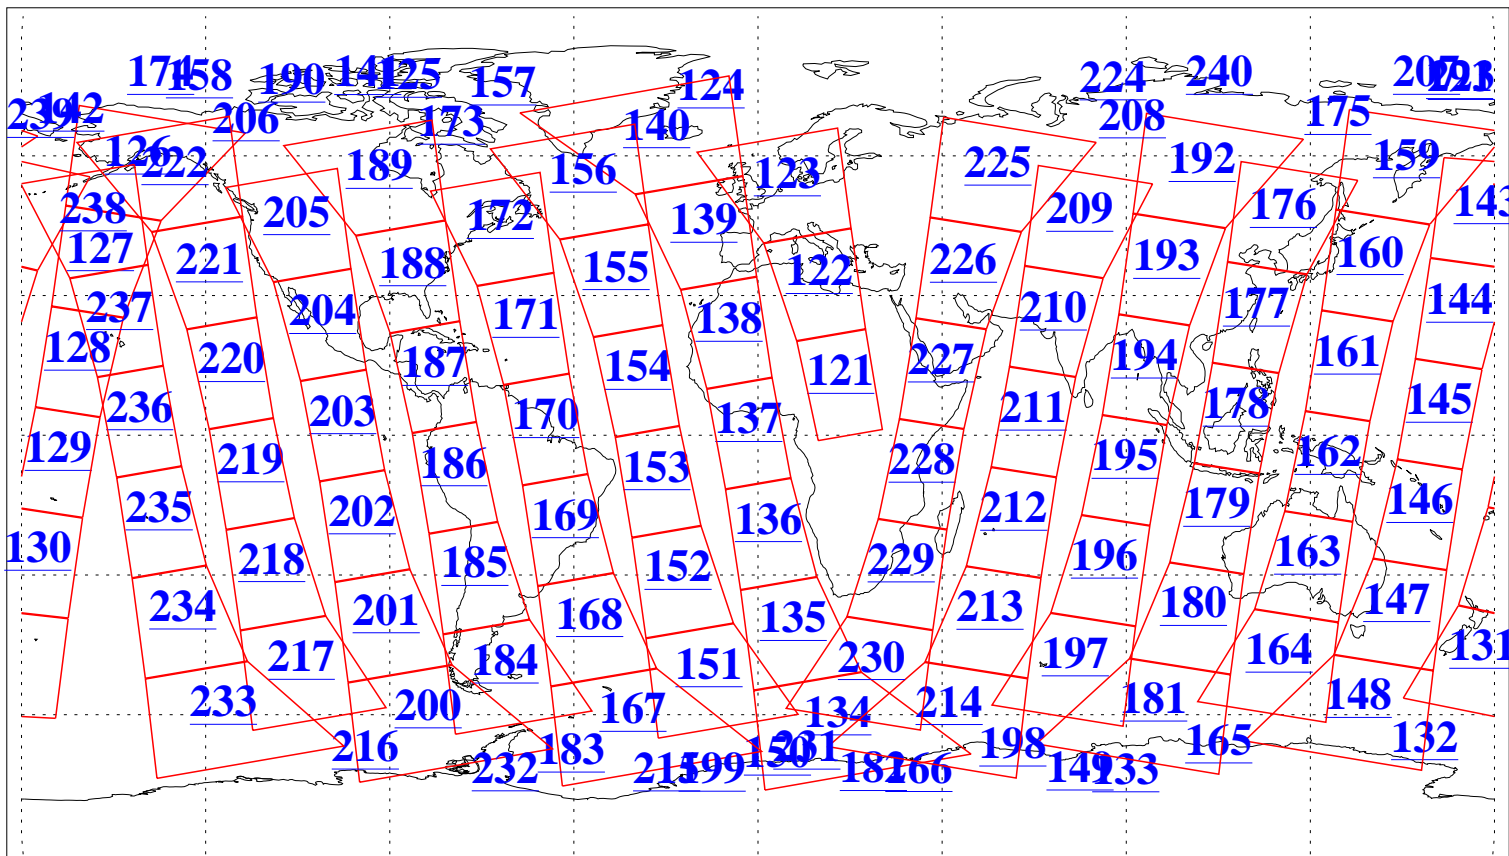

L1B Availability
AMSU Granules: 240
HSB Granules: 0
AIRS Granules: 240

4 May 2016
DoY 125
Aqua Day 5114
Granules: 1 to 120

Granules: 121 to 240

Legend: AMSU Available, HSB Available, AIRS Available

L1B Availability
AMSU Granules: 240
HSB Granules: 0
AIRS Granules: 240

4 May 2016
DoY 125
Aqua Day 5114

Ascending Granules

Descending Granules

Legend: AMSU Available, HSB Available, AIRS Available

L1B Availability
 AMSU Granules: 240
 HSB Granules: 0
 AIRS Granules: 240

4 May 2016
 DoY 125
 Aqua Day 5114

Northern Hemisphere Granules

Southern Hemisphere Granules

Legend: AMSU Available, HSB Available, AIRS Available