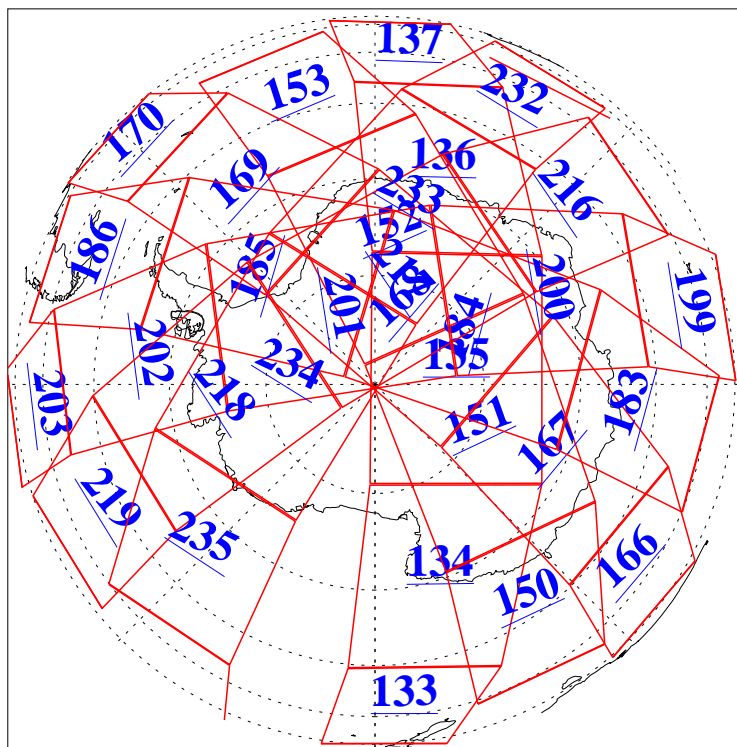

L1B Availability
AMSU Granules: 240
HSB Granules: 0
AIRS Granules: 240

2 May 2016
DoY 123
Aqua Day 5112
Ascending Granules

Descending Granules

Legend: AMSU Available, HSB Available, AIRS Available

L1B Availability
 AMSU Granules: 240
 HSB Granules: 0
 AIRS Granules: 240

2 May 2016
 DoY 123
 Aqua Day 5112

Northern Hemisphere Granules

Southern Hemisphere Granules

Legend: AMSU Available, HSB Available, AIRS Available