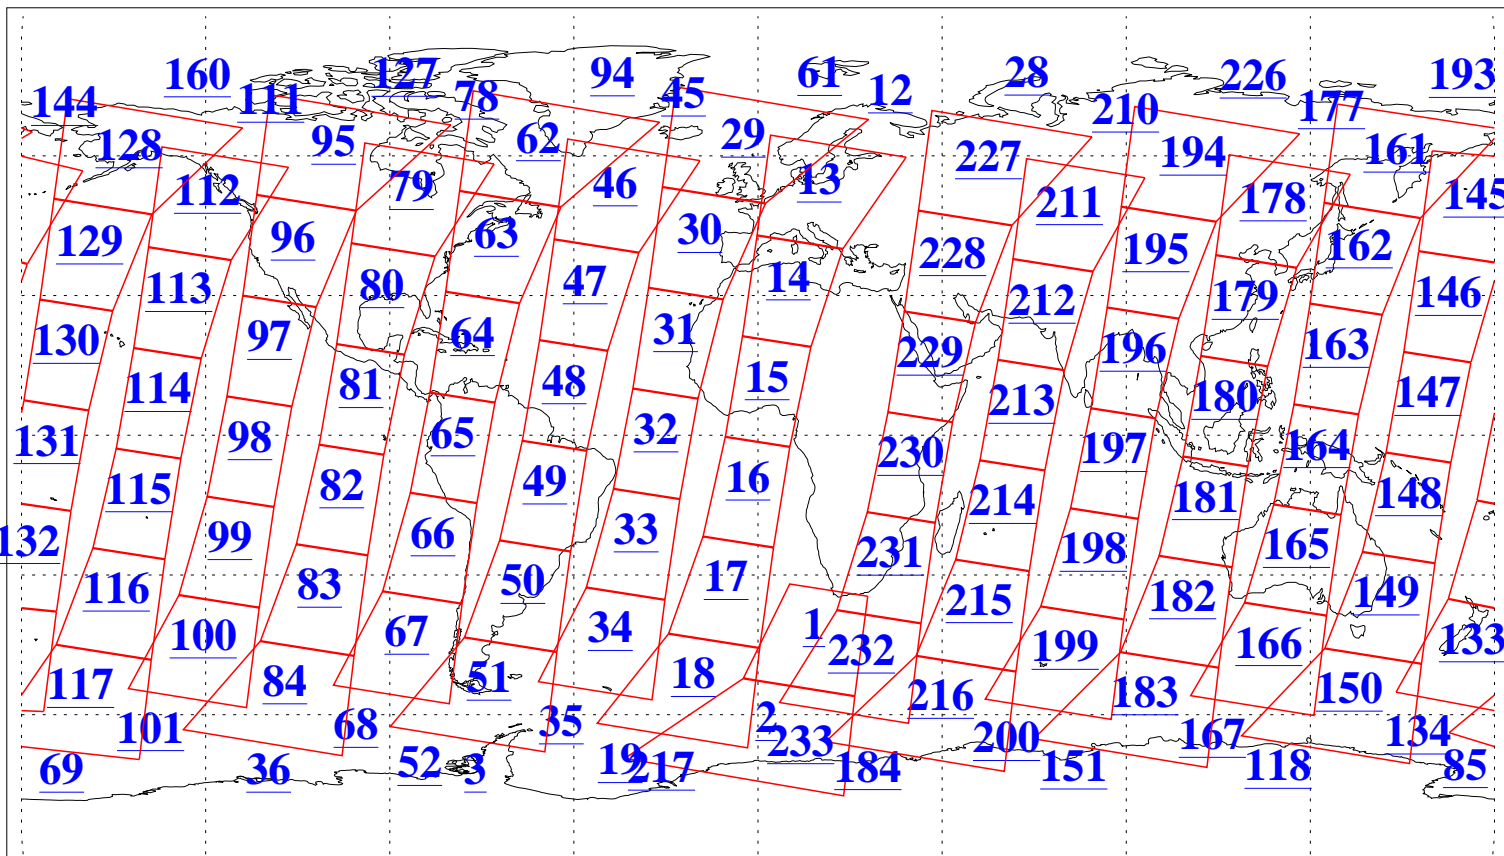

L1B Availability
AMSU Granules: 240
HSB Granules: 0
AIRS Granules: 240

2 May 2016
DoY 123
Aqua Day 5112
Ascending Granules

Descending Granules

Legend: AMSU Available, HSB Available, AIRS Available

L1B Availability
 AMSU Granules: 240
 HSB Granules: 0
 AIRS Granules: 240

2 May 2016
 DoY 123
 Aqua Day 5112

Northern Hemisphere Granules

Southern Hemisphere Granules

Legend: AMSU Available, HSB Available, AIRS Available