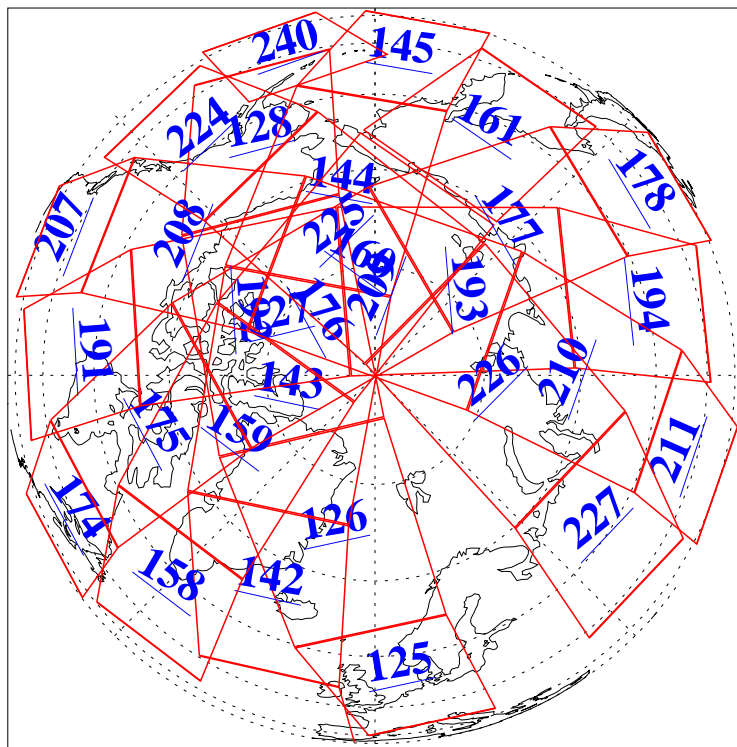

L1B Availability
AMSU Granules: 240
HSB Granules: 0
AIRS Granules: 240

2 May 2016
DoY 123
Aqua Day 5112
Ascending Granules

Descending Granules

Legend: AMSU Available, HSB Available, AIRS Available

L1B Availability
 AMSU Granules: 240
 HSB Granules: 0
 AIRS Granules: 240

2 May 2016
 DoY 123
 Aqua Day 5112

Northern Hemisphere Granules

Southern Hemisphere Granules

Legend: AMSU Available, HSB Available, AIRS Available