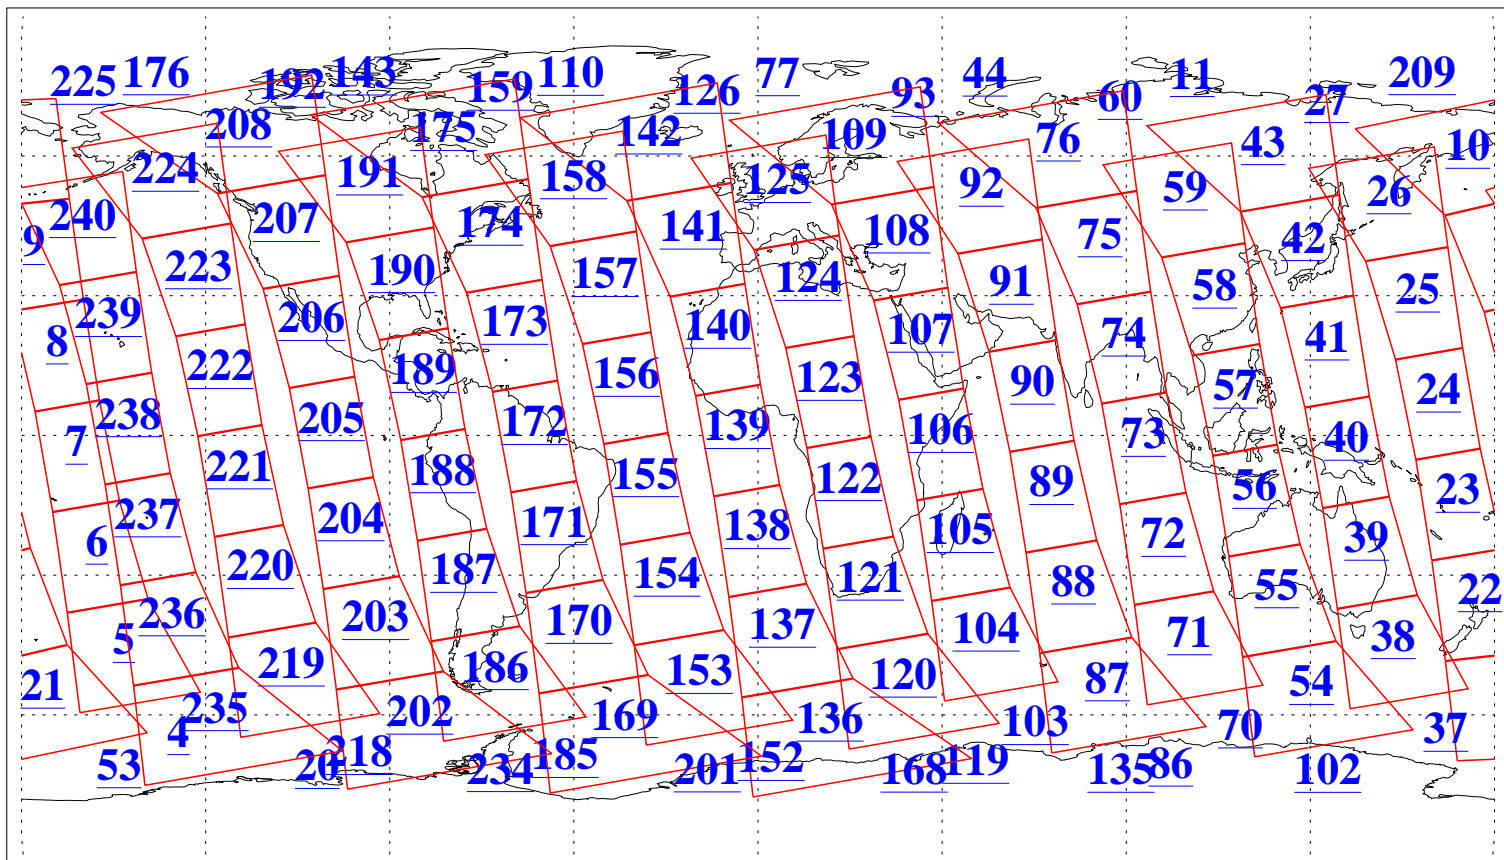

L1B Availability
AMSU Granules: 240
HSB Granules: 0
AIRS Granules: 240

2 May 2016
DoY 123
Aqua Day 5112
Ascending Granules

Descending Granules

Legend: AMSU Available, HSB Available, AIRS Available

L1B Availability
 AMSU Granules: 240
 HSB Granules: 0
 AIRS Granules: 240

2 May 2016
 DoY 123
 Aqua Day 5112

Northern Hemisphere Granules

Southern Hemisphere Granules

Legend: AMSU Available, HSB Available, AIRS Available