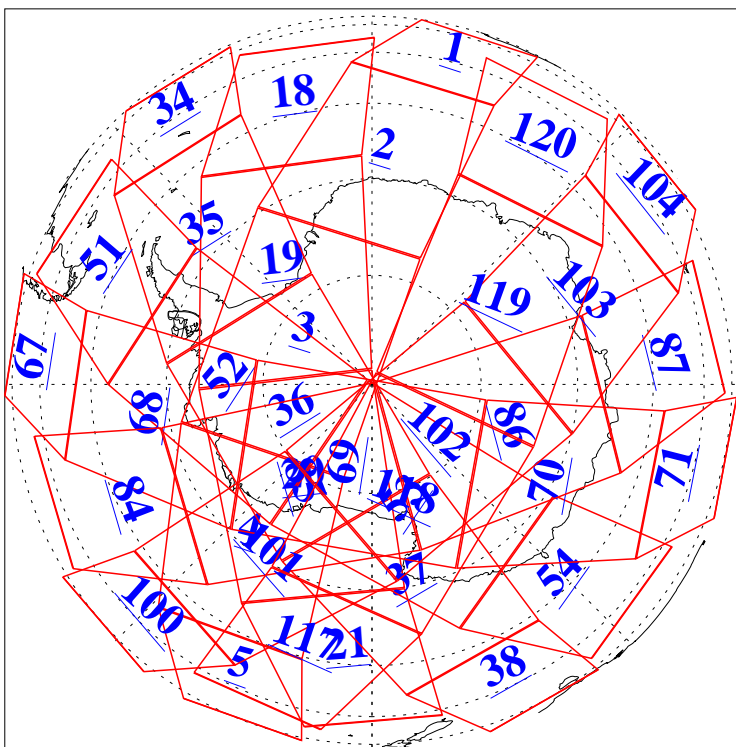

L1B Availability
AMSU Granules: 240
HSB Granules: 0
AIRS Granules: 240

2 May 2016
DoY 123
Aqua Day 5112
Ascending Granules

Descending Granules

Legend: AMSU Available, HSB Available, AIRS Available

L1B Availability
 AMSU Granules: 240
 HSB Granules: 0
 AIRS Granules: 240

2 May 2016
 DoY 123
 Aqua Day 5112

Northern Hemisphere Granules

Southern Hemisphere Granules

Legend: AMSU Available, HSB Available, AIRS Available