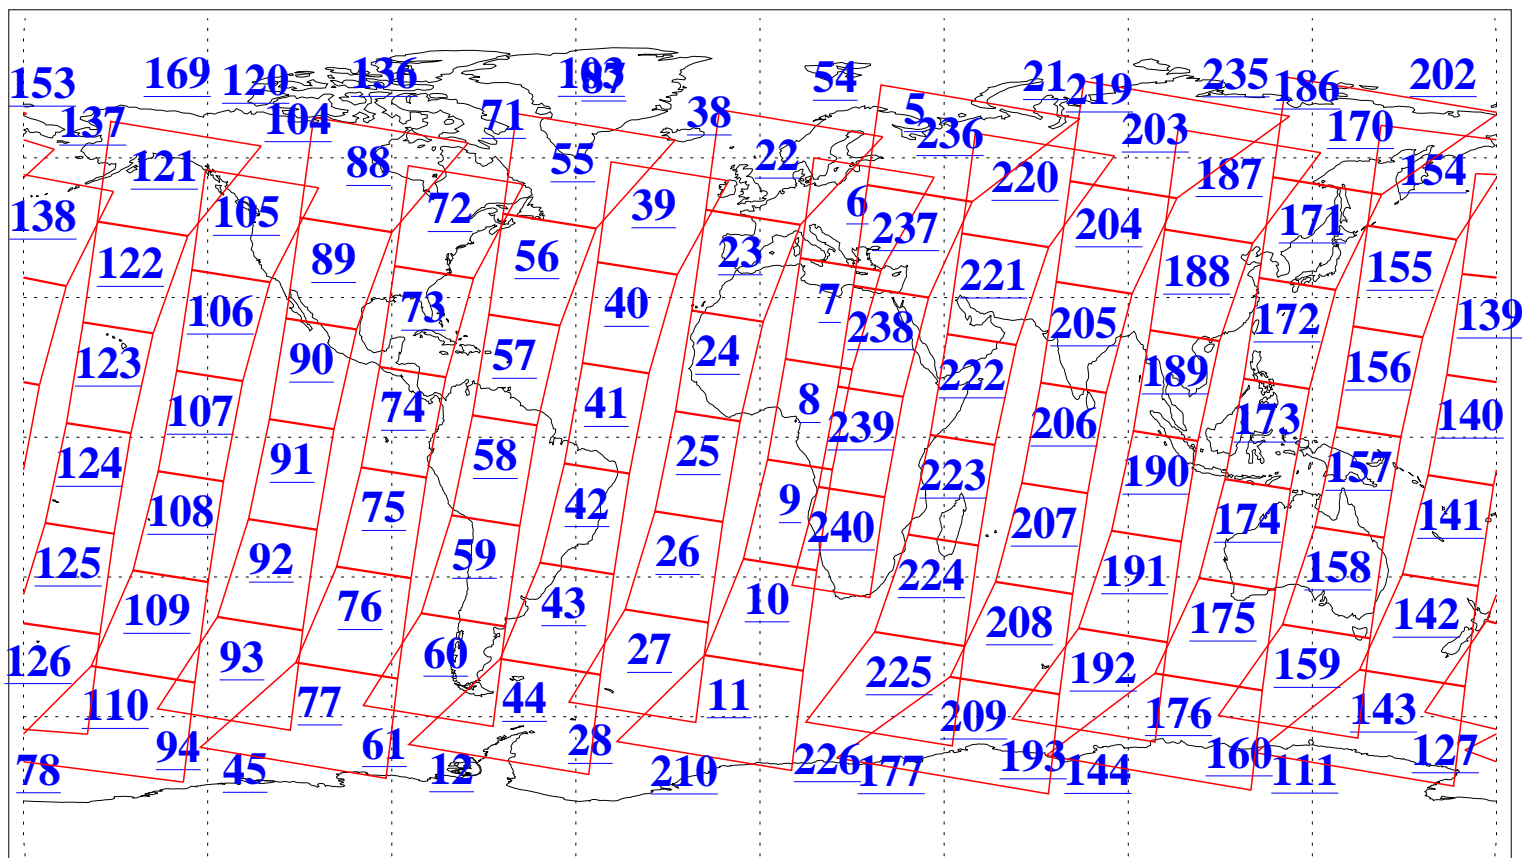

L1B Availability
AMSU Granules: 240
HSB Granules: 0
AIRS Granules: 240

1 May 2016
DoY 122
Aqua Day 5111
Granules: 1 to 120

Granules: 121 to 240

Legend: AMSU Available, HSB Available, AIRS Available

L1B Availability
AMSU Granules: 240
HSB Granules: 0
AIRS Granules: 240

1 May 2016
DoY 122
Aqua Day 5111
Ascending Granules

Descending Granules

Legend: AMSU Available, HSB Available, AIRS Available

L1B Availability
 AMSU Granules: 240
 HSB Granules: 0
 AIRS Granules: 240

1 May 2016
 DoY 122
 Aqua Day 5111

Northern Hemisphere Granules

Southern Hemisphere Granules

Legend: AMSU Available, HSB Available, AIRS Available