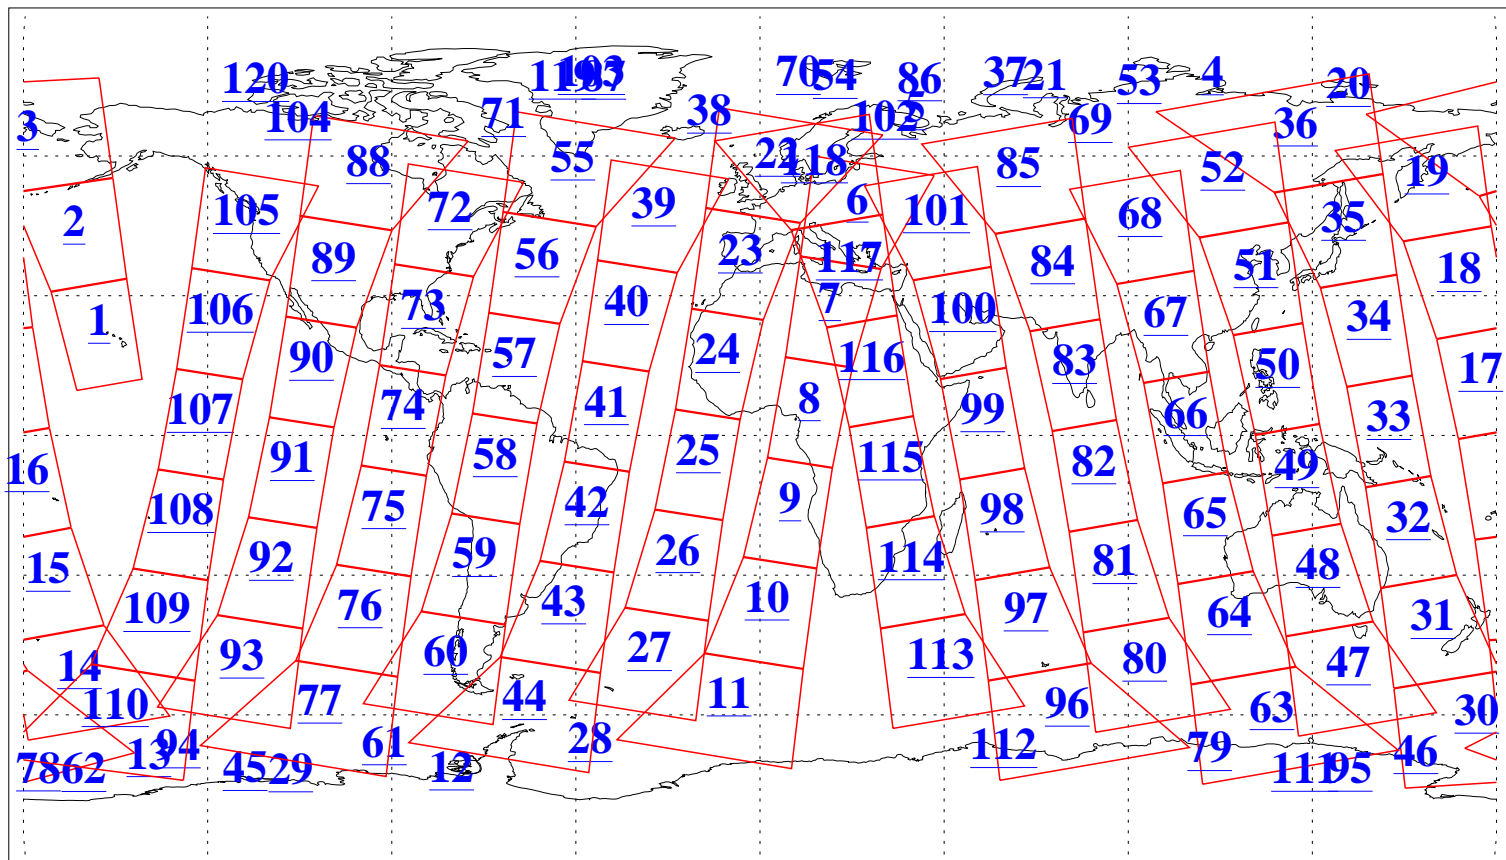

L1B Availability
AMSU Granules: 240
HSB Granules: 0
AIRS Granules: 240

1 May 2016
DoY 122
Aqua Day 5111
Granules: 1 to 120

Granules: 121 to 240

Legend: AMSU Available, HSB Available, AIRS Available

L1B Availability
AMSU Granules: 240
HSB Granules: 0
AIRS Granules: 240

1 May 2016
DoY 122
Aqua Day 5111
Ascending Granules

Descending Granules

Legend: AMSU Available, HSB Available, AIRS Available

L1B Availability
 AMSU Granules: 240
 HSB Granules: 0
 AIRS Granules: 240

1 May 2016
 DoY 122
 Aqua Day 5111

Northern Hemisphere Granules

Southern Hemisphere Granules

Legend: AMSU Available, HSB Available, AIRS Available