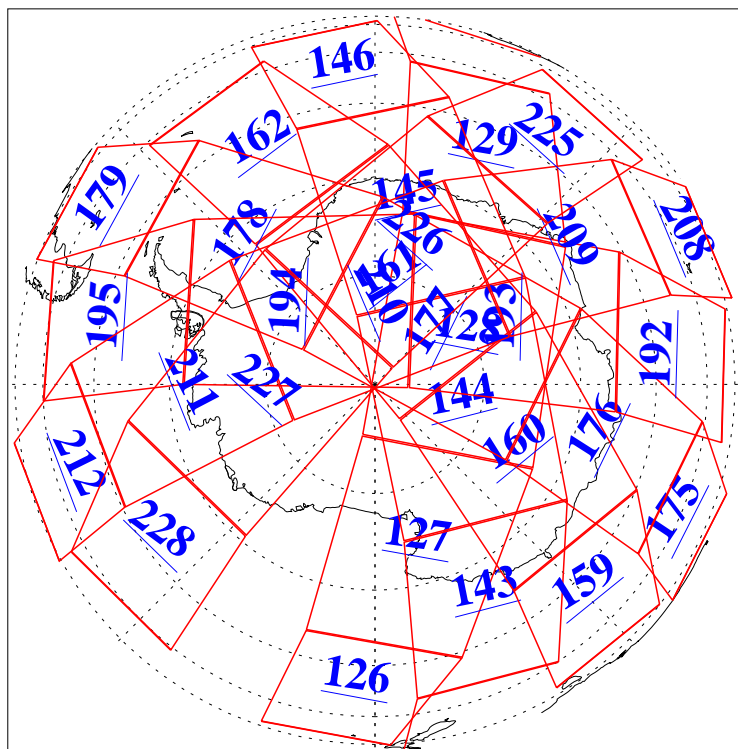

L1B Availability
AMSU Granules: 240
HSB Granules: 0
AIRS Granules: 240

1 May 2016
DoY 122
Aqua Day 5111
Granules: 1 to 120

Granules: 121 to 240

Legend: AMSU Available, HSB Available, AIRS Available

L1B Availability
AMSU Granules: 240
HSB Granules: 0
AIRS Granules: 240

1 May 2016
DoY 122
Aqua Day 5111
Ascending Granules

Descending Granules

Legend: AMSU Available, HSB Available, AIRS Available

L1B Availability
 AMSU Granules: 240
 HSB Granules: 0
 AIRS Granules: 240

1 May 2016
 DoY 122
 Aqua Day 5111

Northern Hemisphere Granules

Southern Hemisphere Granules

Legend: AMSU Available, HSB Available, AIRS Available