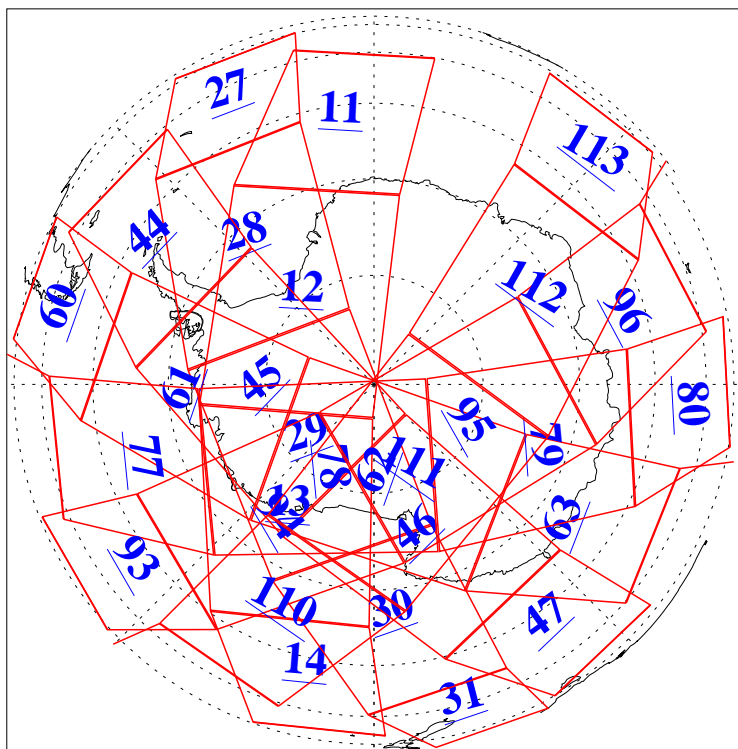

L1B Availability
AMSU Granules: 240
HSB Granules: 0
AIRS Granules: 240

1 May 2016
DoY 122
Aqua Day 5111
Granules: 1 to 120

Granules: 121 to 240

Legend: AMSU Available, HSB Available, AIRS Available

L1B Availability
AMSU Granules: 240
HSB Granules: 0
AIRS Granules: 240

1 May 2016
DoY 122
Aqua Day 5111
Ascending Granules

Descending Granules

Legend: AMSU Available, HSB Available, AIRS Available

L1B Availability
 AMSU Granules: 240
 HSB Granules: 0
 AIRS Granules: 240

1 May 2016
 DoY 122
 Aqua Day 5111

Northern Hemisphere Granules

Southern Hemisphere Granules

Legend: AMSU Available, HSB Available, AIRS Available