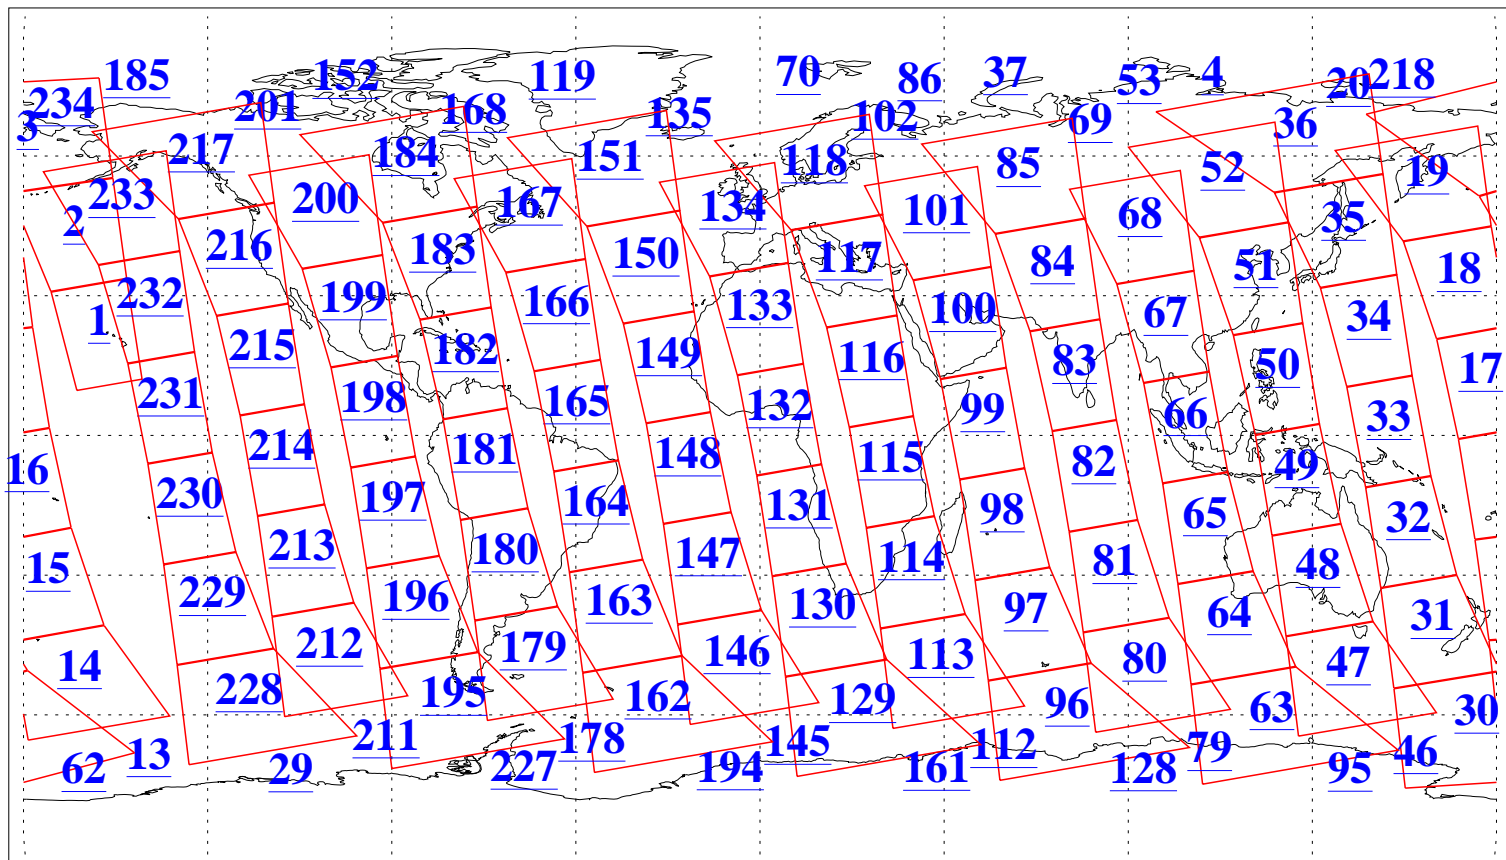

L1B Availability
AMSU Granules: 240
HSB Granules: 0
AIRS Granules: 240

1 May 2016
DoY 122
Aqua Day 5111
Granules: 1 to 120

Granules: 121 to 240

Legend: AMSU Available, HSB Available, AIRS Available

L1B Availability
AMSU Granules: 240
HSB Granules: 0
AIRS Granules: 240

1 May 2016
DoY 122
Aqua Day 5111
Ascending Granules

Descending Granules

Legend: AMSU Available, HSB Available, AIRS Available

L1B Availability
 AMSU Granules: 240
 HSB Granules: 0
 AIRS Granules: 240

1 May 2016
 DoY 122
 Aqua Day 5111

Northern Hemisphere Granules

Southern Hemisphere Granules

Legend: AMSU Available, HSB Available, AIRS Available