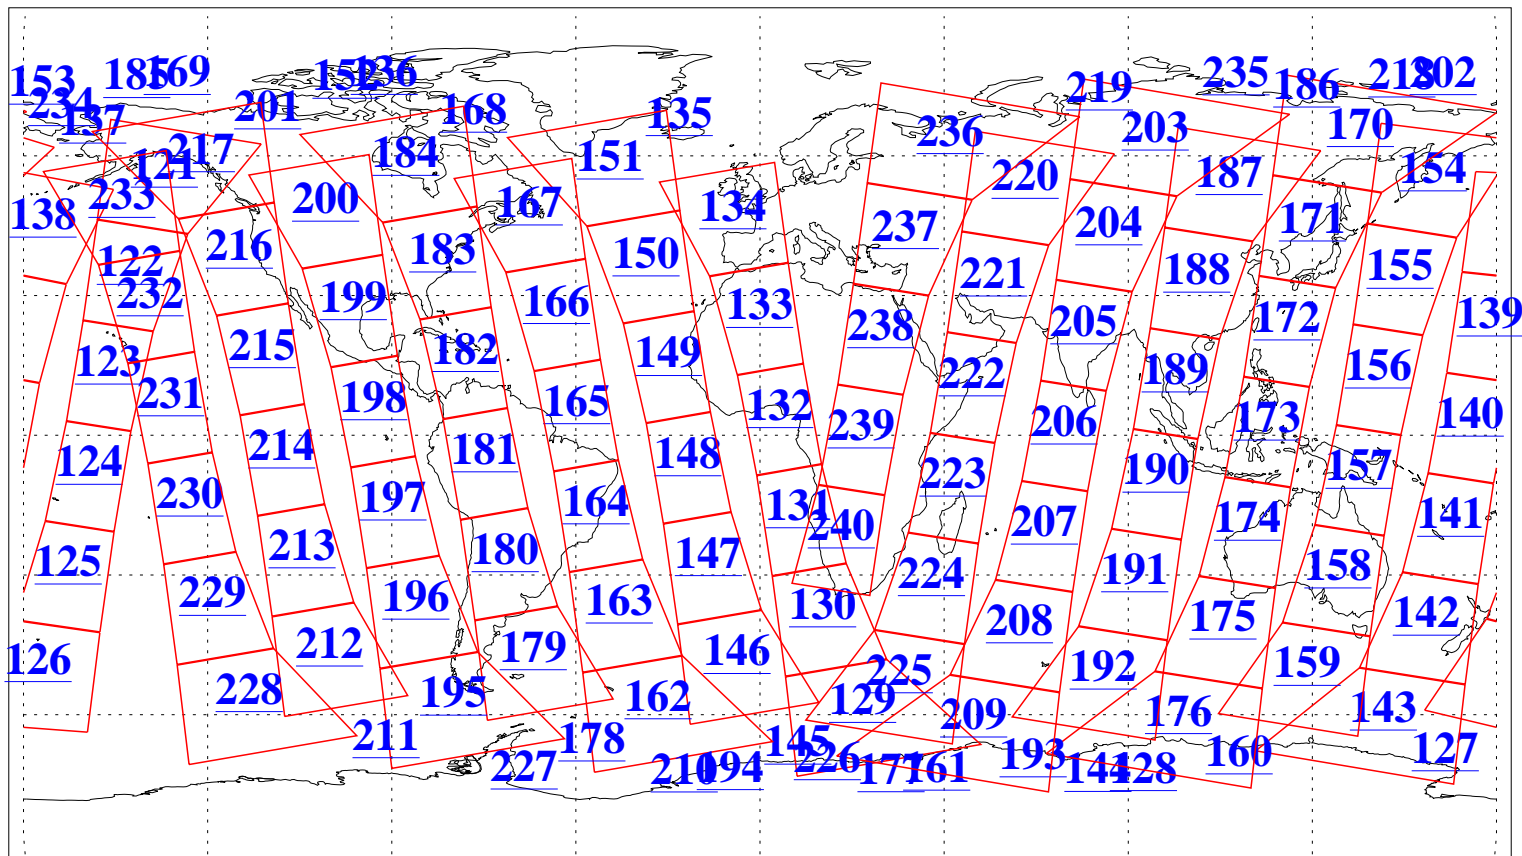

L1B Availability
AMSU Granules: 240
HSB Granules: 0
AIRS Granules: 240

1 May 2016
DoY 122
Aqua Day 5111
Granules: 1 to 120

Granules: 121 to 240

Legend: AMSU Available, HSB Available, AIRS Available

L1B Availability
AMSU Granules: 240
HSB Granules: 0
AIRS Granules: 240

1 May 2016
DoY 122
Aqua Day 5111
Ascending Granules

Descending Granules

Legend: AMSU Available, HSB Available, AIRS Available

L1B Availability
 AMSU Granules: 240
 HSB Granules: 0
 AIRS Granules: 240

1 May 2016
 DoY 122
 Aqua Day 5111

Northern Hemisphere Granules

Southern Hemisphere Granules

Legend: AMSU Available, HSB Available, AIRS Available