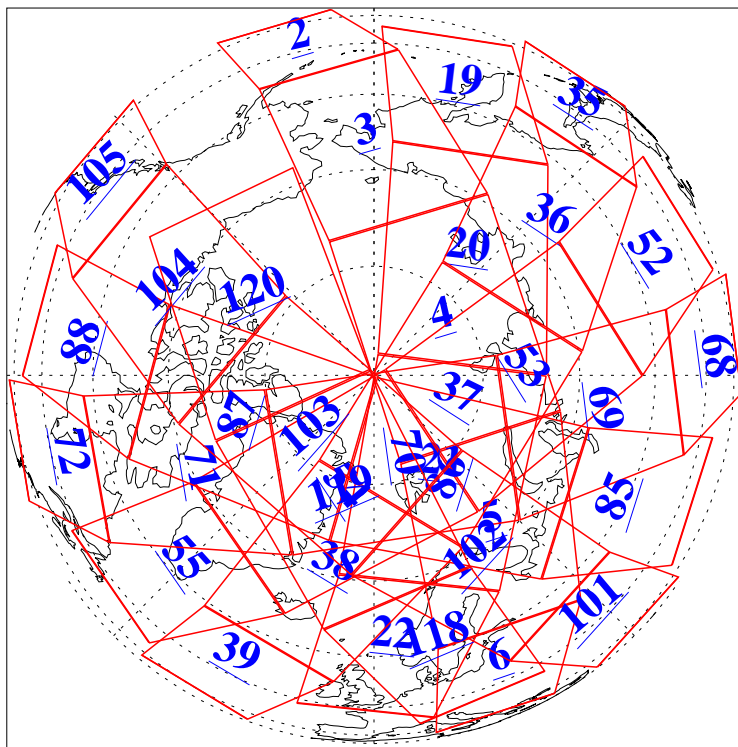

L1B Availability
AMSU Granules: 240
HSB Granules: 0
AIRS Granules: 240

1 May 2016
DoY 122
Aqua Day 5111
Granules: 1 to 120

Granules: 121 to 240

Legend: AMSU Available, HSB Available, AIRS Available

L1B Availability
AMSU Granules: 240
HSB Granules: 0
AIRS Granules: 240

1 May 2016
DoY 122
Aqua Day 5111
Ascending Granules

Descending Granules

Legend: AMSU Available, HSB Available, AIRS Available

L1B Availability
 AMSU Granules: 240
 HSB Granules: 0
 AIRS Granules: 240

1 May 2016
 DoY 122
 Aqua Day 5111

Northern Hemisphere Granules

Southern Hemisphere Granules

Legend: AMSU Available, HSB Available, AIRS Available