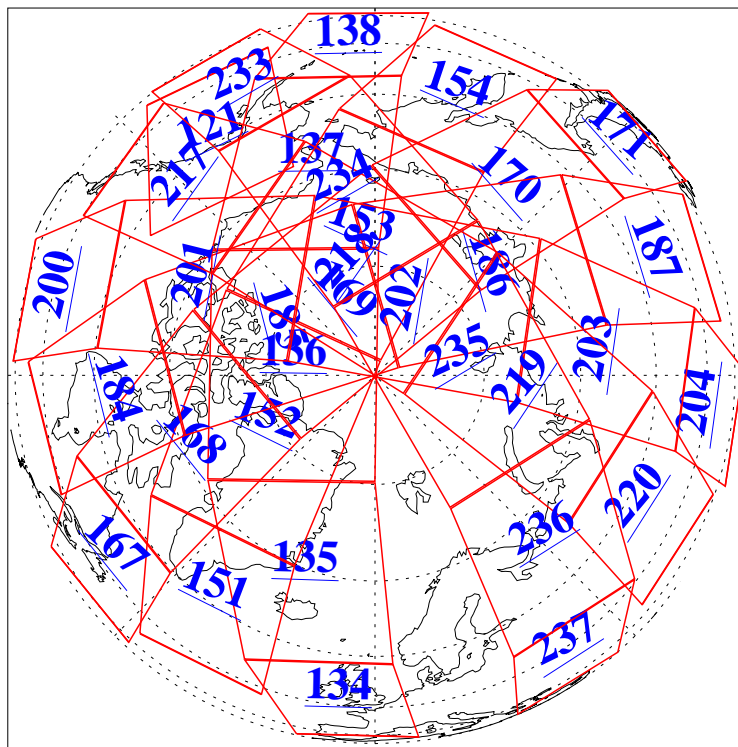

L1B Availability
AMSU Granules: 240
HSB Granules: 0
AIRS Granules: 240

1 May 2016
DoY 122
Aqua Day 5111
Granules: 1 to 120

Granules: 121 to 240

Legend: AMSU Available, HSB Available, AIRS Available

L1B Availability
AMSU Granules: 240
HSB Granules: 0
AIRS Granules: 240

1 May 2016
DoY 122
Aqua Day 5111
Ascending Granules

Descending Granules

Legend: AMSU Available, HSB Available, AIRS Available

L1B Availability
 AMSU Granules: 240
 HSB Granules: 0
 AIRS Granules: 240

1 May 2016
 DoY 122
 Aqua Day 5111

Northern Hemisphere Granules

Southern Hemisphere Granules

Legend: AMSU Available, HSB Available, AIRS Available