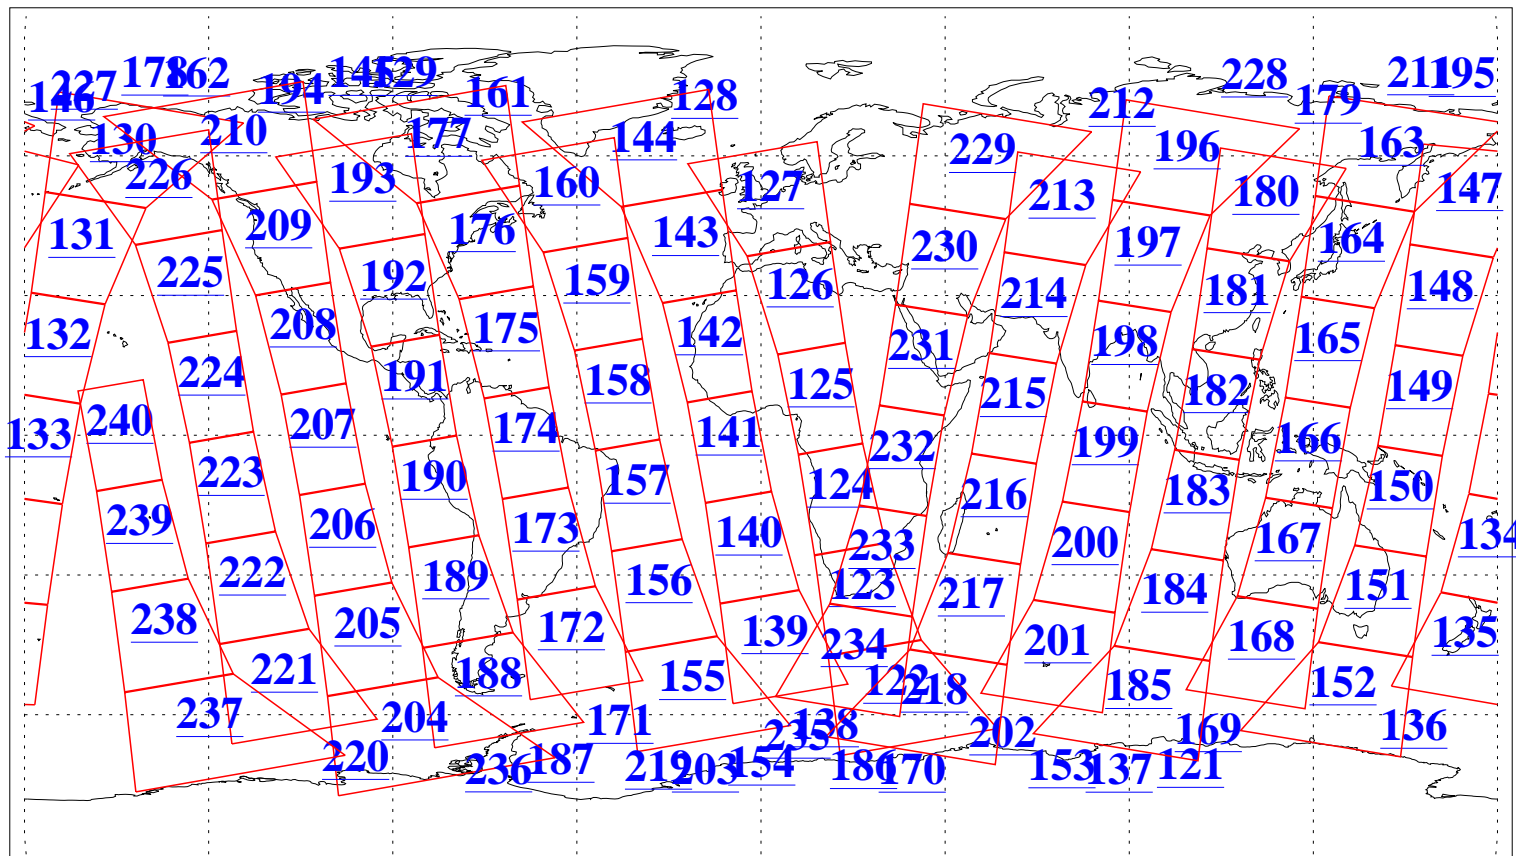

L1B Availability
AMSU Granules: 240
HSB Granules: 0
AIRS Granules: 240

30 Apr 2016
DoY 121
Aqua Day 5110
Granules: 1 to 120

Granules: 121 to 240

Legend: AMSU Available, HSB Available, AIRS Available

L1B Availability
AMSU Granules: 240
HSB Granules: 0
AIRS Granules: 240