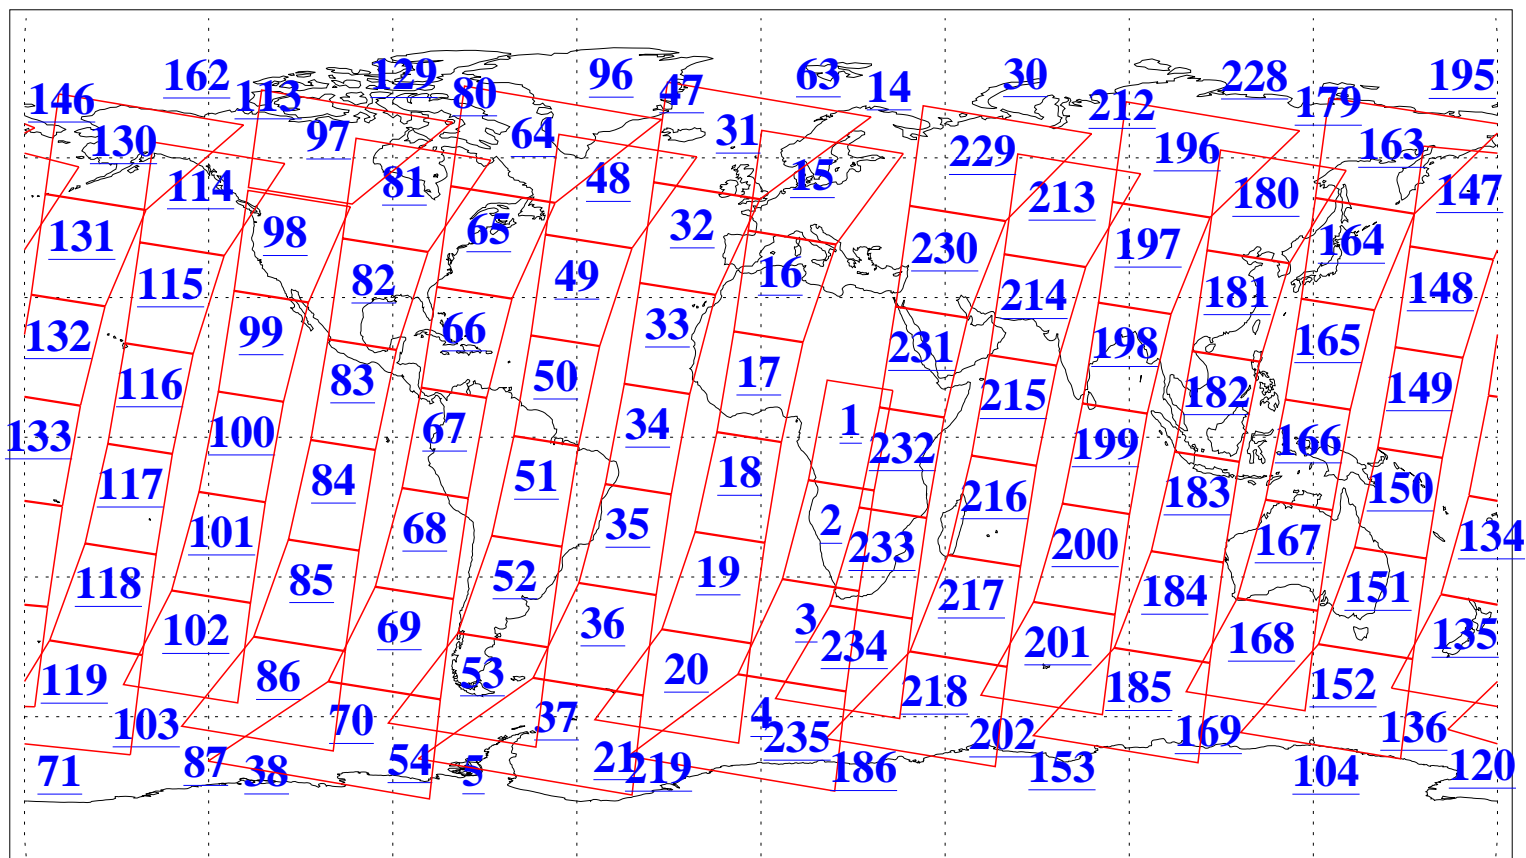

Legend: AMSU Available, HSB Available, AIRS Available