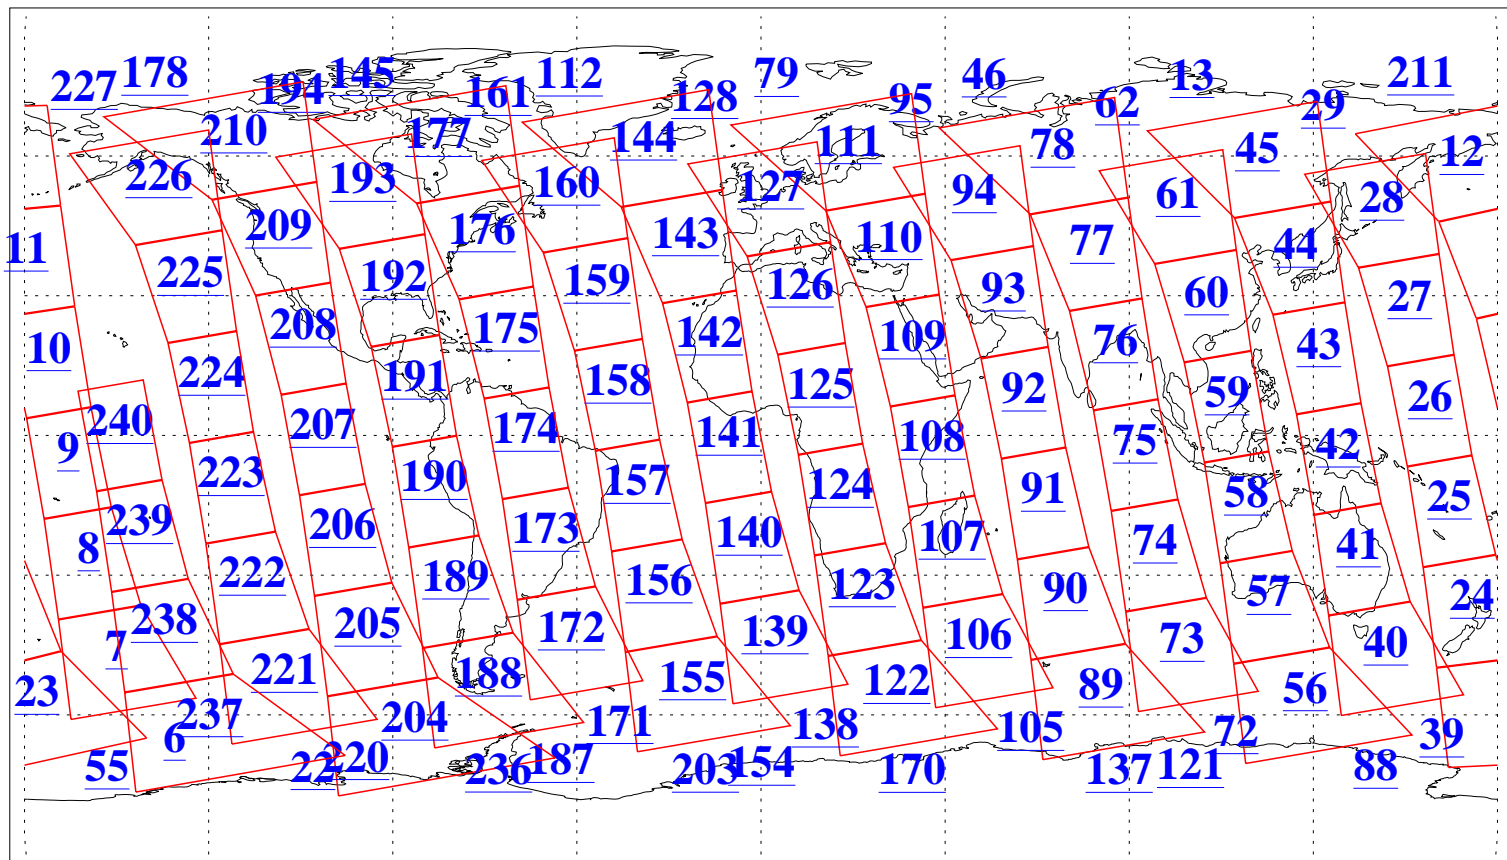

L1B Availability
AMSU Granules: 240
HSB Granules: 0
AIRS Granules: 240

30 Apr 2016
DoY 121
Aqua Day 5110
Granules: 1 to 120

Granules: 121 to 240

Legend: AMSU Available, HSB Available, AIRS Available

L1B Availability
AMSU Granules: 240
HSB Granules: 0
AIRS Granules: 240

30 Apr 2016
DoY 121
Aqua Day 5110

Ascending Granules

Descending Granules

Legend: AMSU Available, HSB Available, AIRS Available