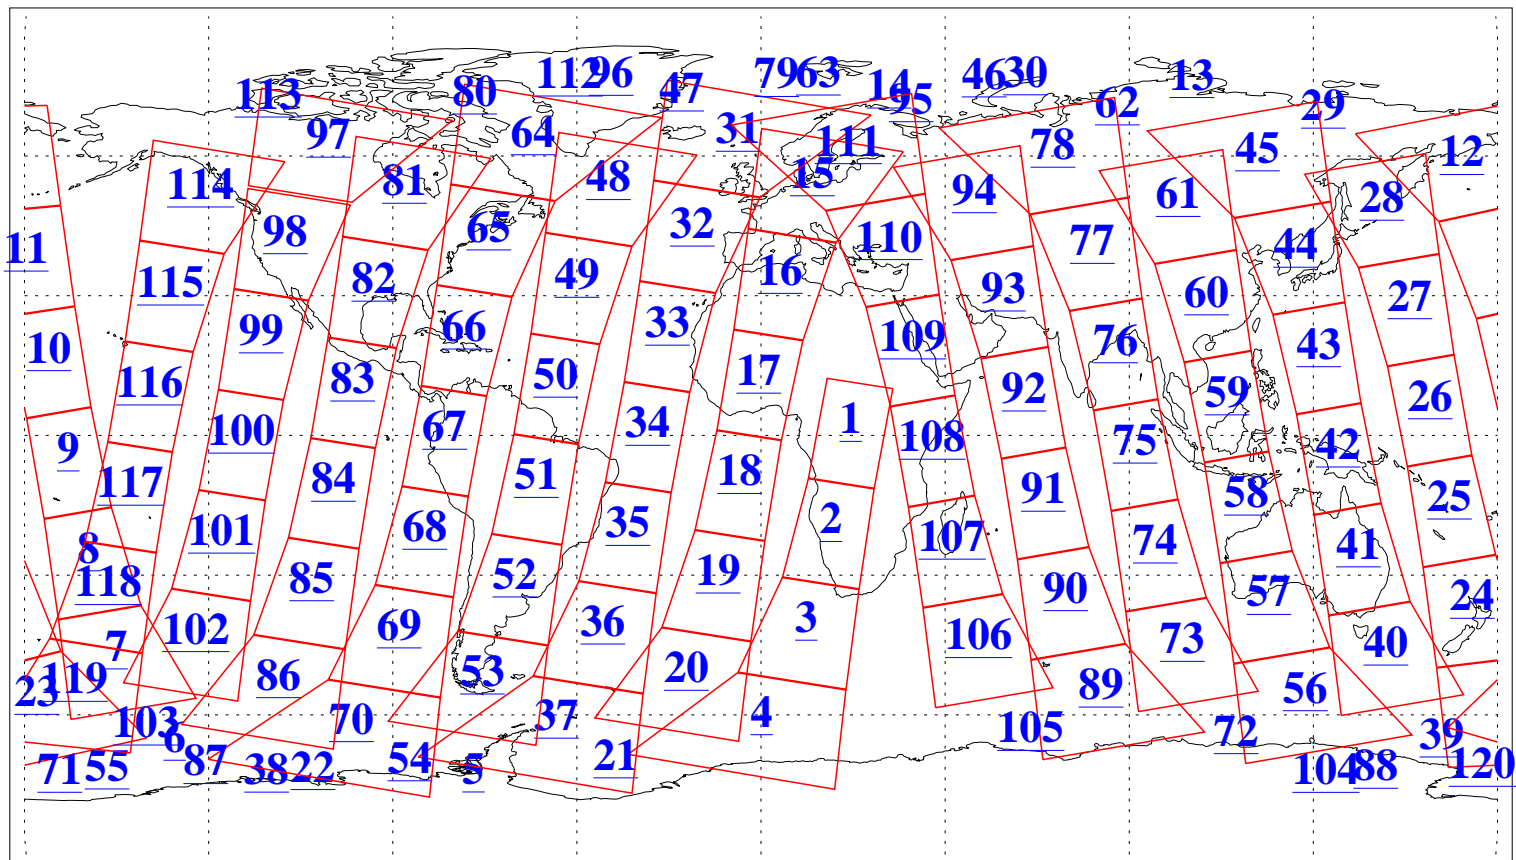

L1B Availability
AMSU Granules: 240
HSB Granules: 0
AIRS Granules: 240

30 Apr 2016
DoY 121
Aqua Day 5110
Granules: 1 to 120

Granules: 121 to 240

Legend: AMSU Available, HSB Available, AIRS Available

L1B Availability
AMSU Granules: 240
HSB Granules: 0
AIRS Granules: 240

30 Apr 2016
DoY 121
Aqua Day 5110

Ascending Granules

Descending Granules

Legend: AMSU Available, HSB Available, AIRS Available