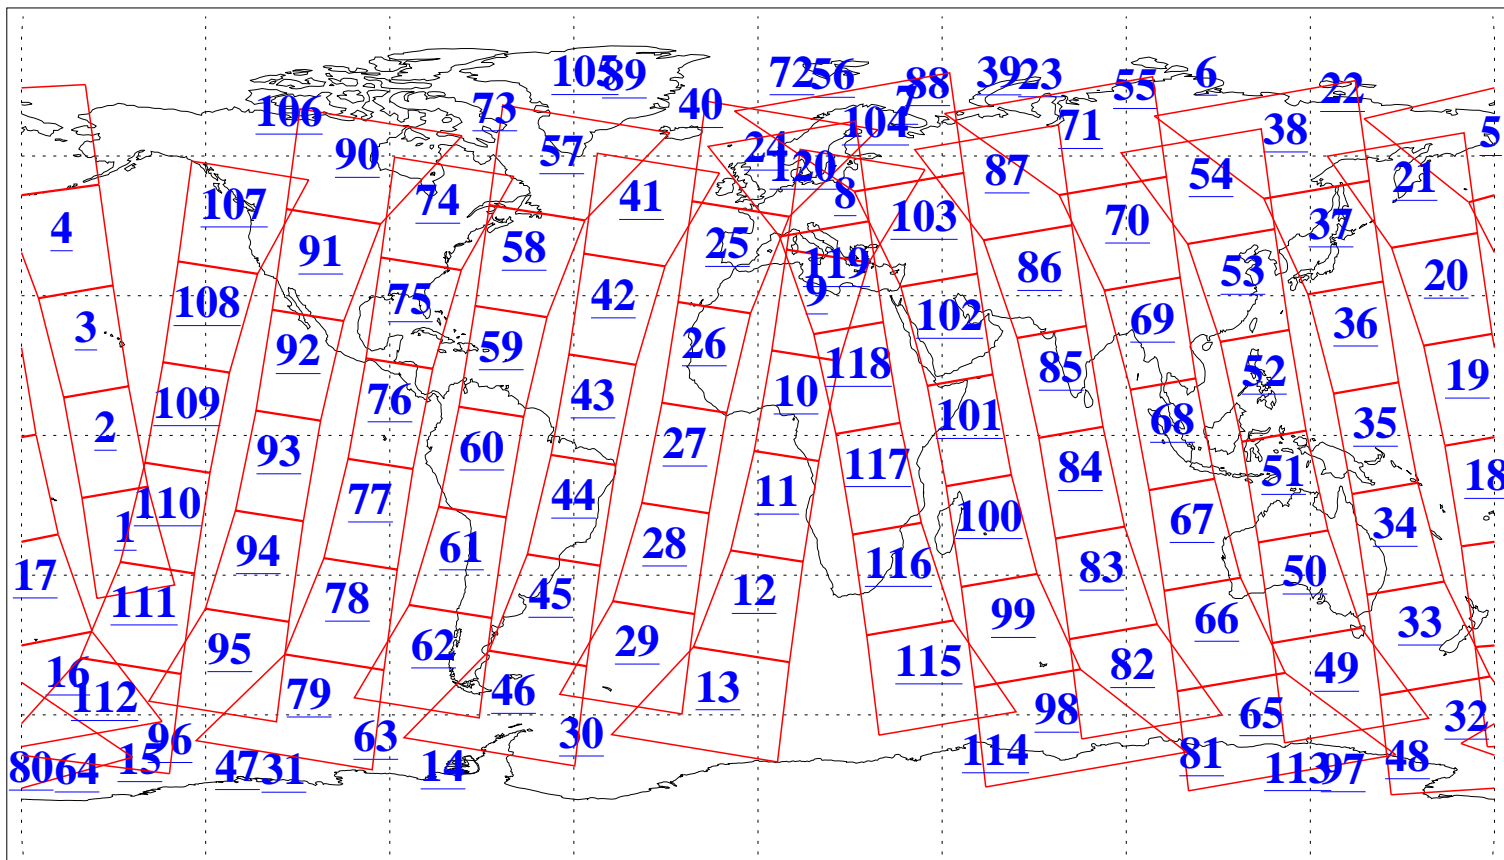

L1B Availability  
AMSU Granules: 240  
HSB Granules: 0  
AIRS Granules: 240

29 Apr 2016  
DoY 120  
Aqua Day 5109  
Granules: 1 to 120

Granules: 121 to 240

Legend: AMSU Available, HSB Available, AIRS Available

L1B Availability  
AMSU Granules: 240  
HSB Granules: 0  
AIRS Granules: 240

29 Apr 2016  
DoY 120  
Aqua Day 5109

Ascending Granules

Descending Granules

Legend: AMSU Available, HSB Available, AIRS Available

L1B Availability  
 AMSU Granules: 240  
 HSB Granules: 0  
 AIRS Granules: 240

29 Apr 2016  
 DoY 120  
 Aqua Day 5109

Northern Hemisphere Granules

Southern Hemisphere Granules

Legend: AMSU Available, HSB Available, AIRS Available