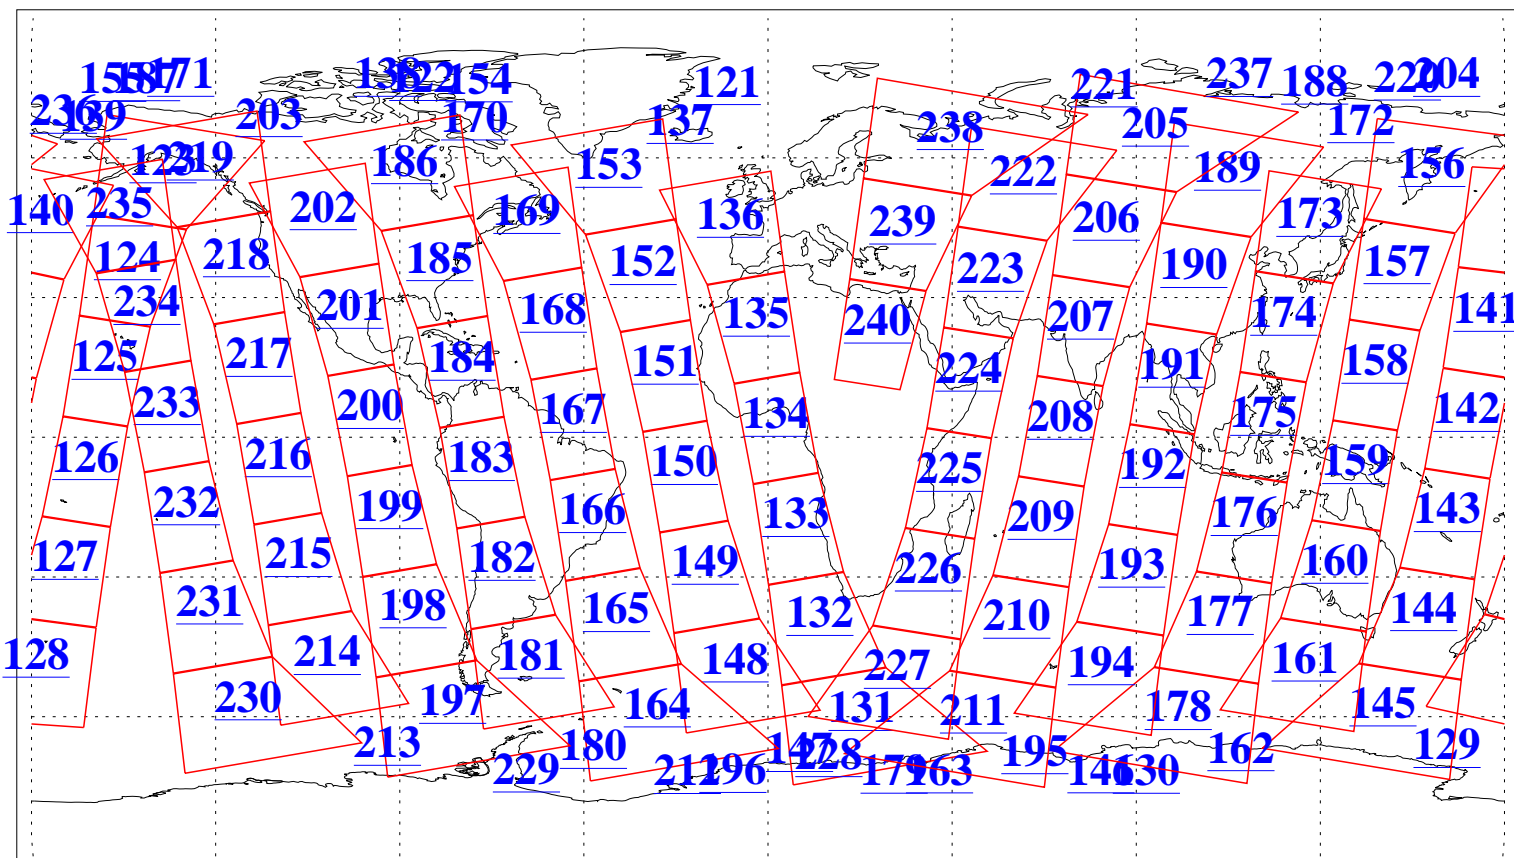

L1B Availability  
AMSU Granules: 240  
HSB Granules: 0  
AIRS Granules: 240

29 Apr 2016  
DoY 120  
Aqua Day 5109  
Granules: 1 to 120

Granules: 121 to 240

Legend: AMSU Available, HSB Available, AIRS Available

L1B Availability  
AMSU Granules: 240  
HSB Granules: 0  
AIRS Granules: 240

29 Apr 2016  
DoY 120  
Aqua Day 5109

Ascending Granules

Descending Granules

Legend: AMSU Available, HSB Available, AIRS Available

L1B Availability  
 AMSU Granules: 240  
 HSB Granules: 0  
 AIRS Granules: 240

29 Apr 2016  
 DoY 120  
 Aqua Day 5109

Northern Hemisphere Granules

Southern Hemisphere Granules

Legend: AMSU Available, HSB Available, AIRS Available