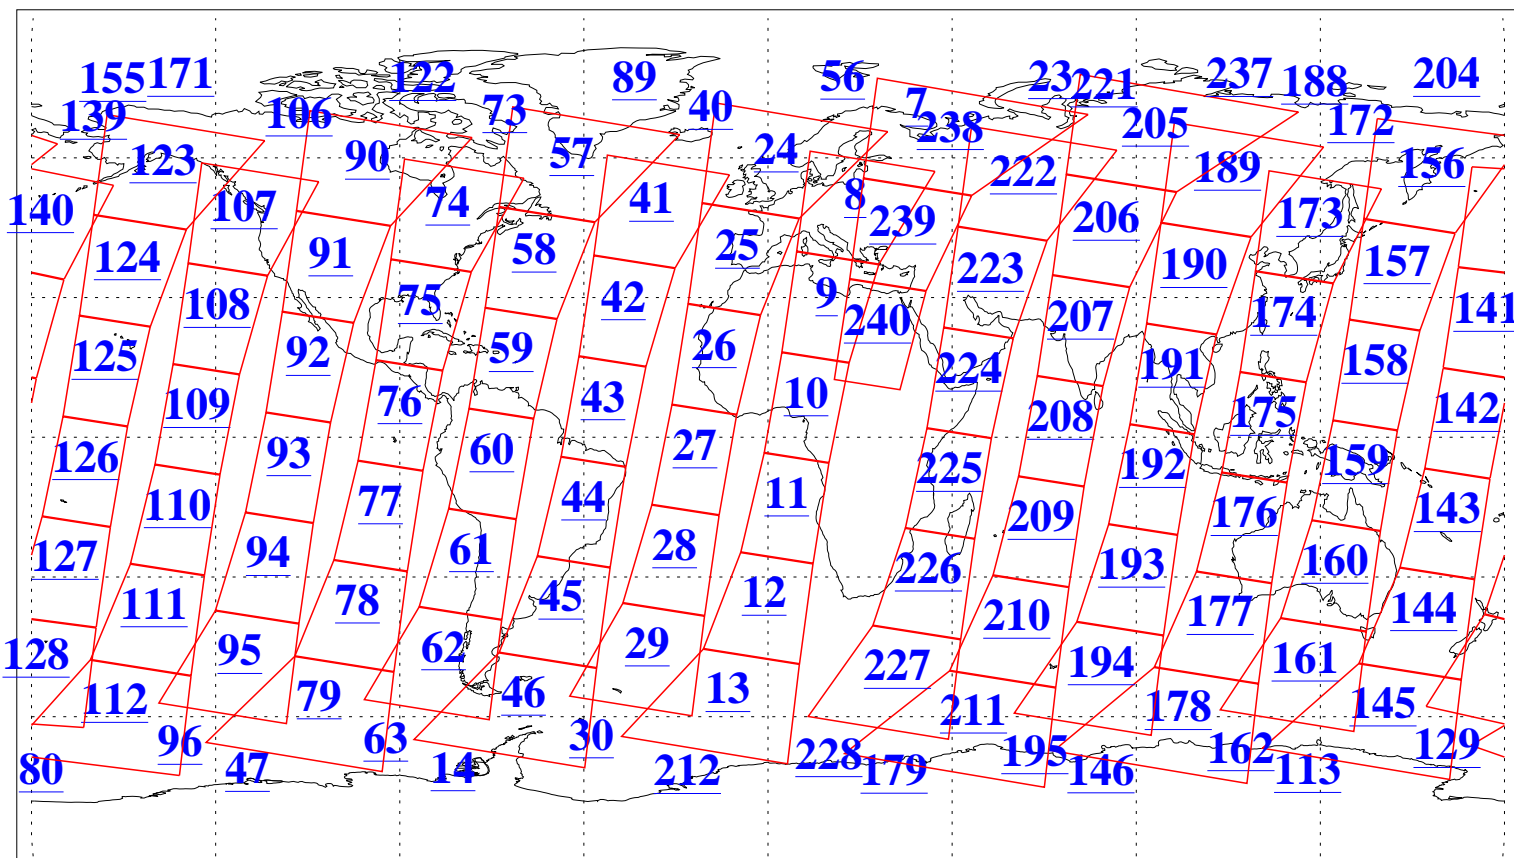

L1B Availability  
AMSU Granules: 240  
HSB Granules: 0  
AIRS Granules: 240

29 Apr 2016  
DoY 120  
Aqua Day 5109  
Granules: 1 to 120

Granules: 121 to 240

Legend: AMSU Available, HSB Available, AIRS Available

L1B Availability  
AMSU Granules: 240  
HSB Granules: 0  
AIRS Granules: 240

29 Apr 2016  
DoY 120  
Aqua Day 5109

Ascending Granules

Descending Granules

Legend: AMSU Available, HSB Available, AIRS Available

L1B Availability  
 AMSU Granules: 240  
 HSB Granules: 0  
 AIRS Granules: 240

29 Apr 2016  
 DoY 120  
 Aqua Day 5109

Northern Hemisphere Granules

Southern Hemisphere Granules

Legend: AMSU Available, HSB Available, AIRS Available