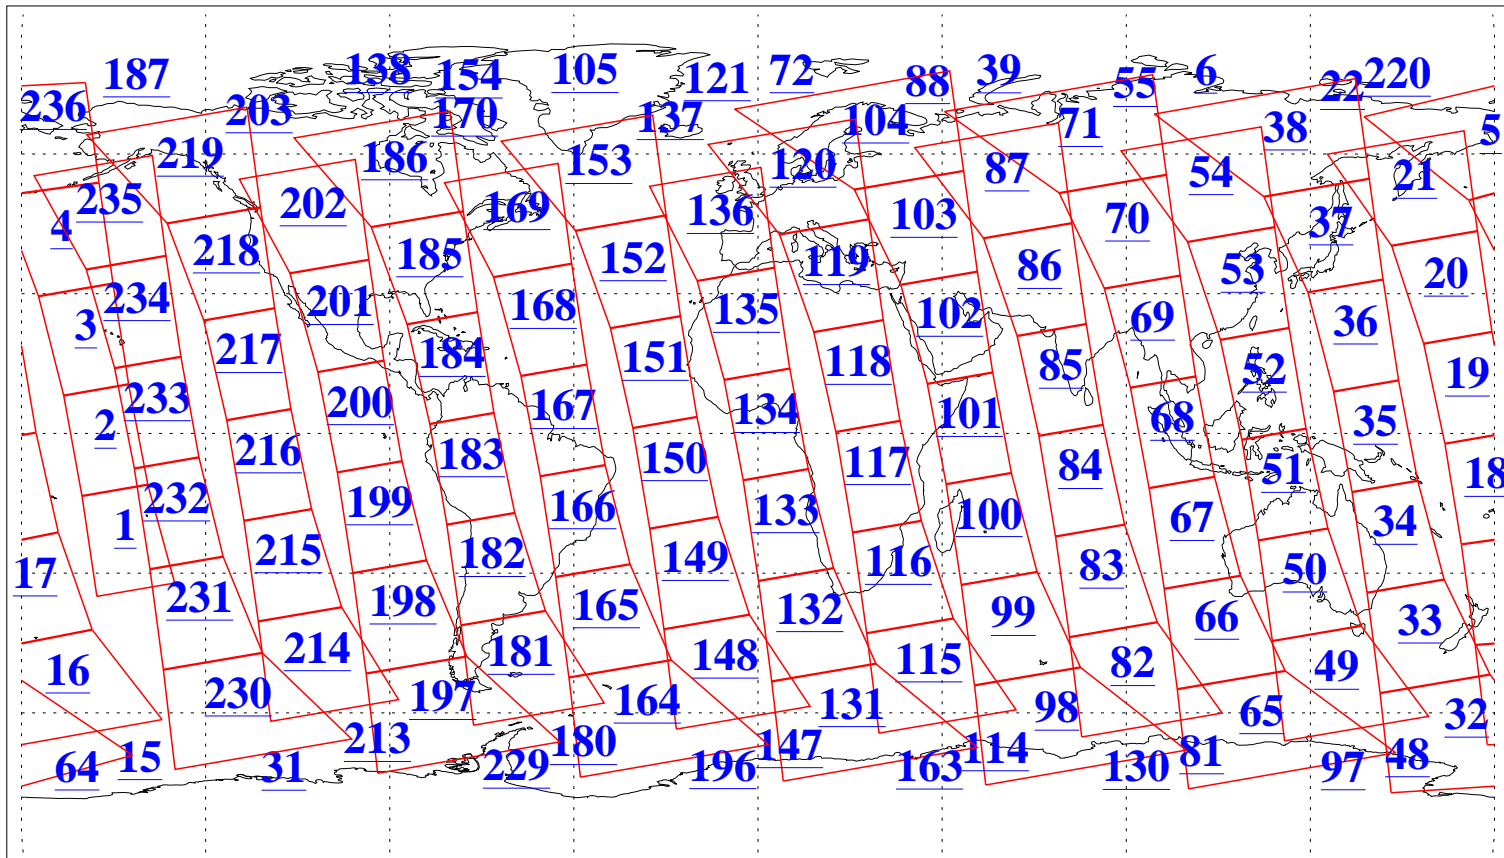

L1B Availability  
AMSU Granules: 240  
HSB Granules: 0  
AIRS Granules: 240

29 Apr 2016  
DoY 120  
Aqua Day 5109  
Granules: 1 to 120

Granules: 121 to 240

Legend: AMSU Available, HSB Available, AIRS Available

L1B Availability  
AMSU Granules: 240  
HSB Granules: 0  
AIRS Granules: 240

29 Apr 2016  
DoY 120  
Aqua Day 5109

Ascending Granules

Descending Granules

Legend: AMSU Available, HSB Available, AIRS Available

L1B Availability  
 AMSU Granules: 240  
 HSB Granules: 0  
 AIRS Granules: 240

29 Apr 2016  
 DoY 120  
 Aqua Day 5109

Northern Hemisphere Granules

Southern Hemisphere Granules

Legend: AMSU Available, HSB Available, AIRS Available