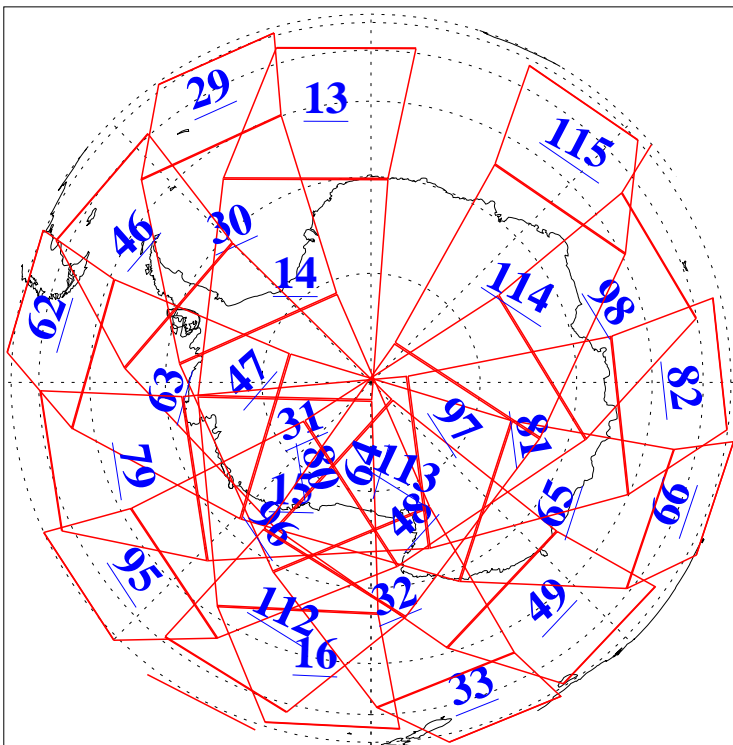

L1B Availability  
AMSU Granules: 240  
HSB Granules: 0  
AIRS Granules: 240

29 Apr 2016  
DoY 120  
Aqua Day 5109  
Granules: 1 to 120

Granules: 121 to 240

Legend: AMSU Available, HSB Available, AIRS Available

L1B Availability  
AMSU Granules: 240  
HSB Granules: 0  
AIRS Granules: 240

29 Apr 2016  
DoY 120  
Aqua Day 5109

Ascending Granules

Descending Granules

Legend: AMSU Available, HSB Available, AIRS Available

L1B Availability  
 AMSU Granules: 240  
 HSB Granules: 0  
 AIRS Granules: 240

29 Apr 2016  
 DoY 120  
 Aqua Day 5109

Northern Hemisphere Granules

Southern Hemisphere Granules

Legend: AMSU Available, HSB Available, AIRS Available