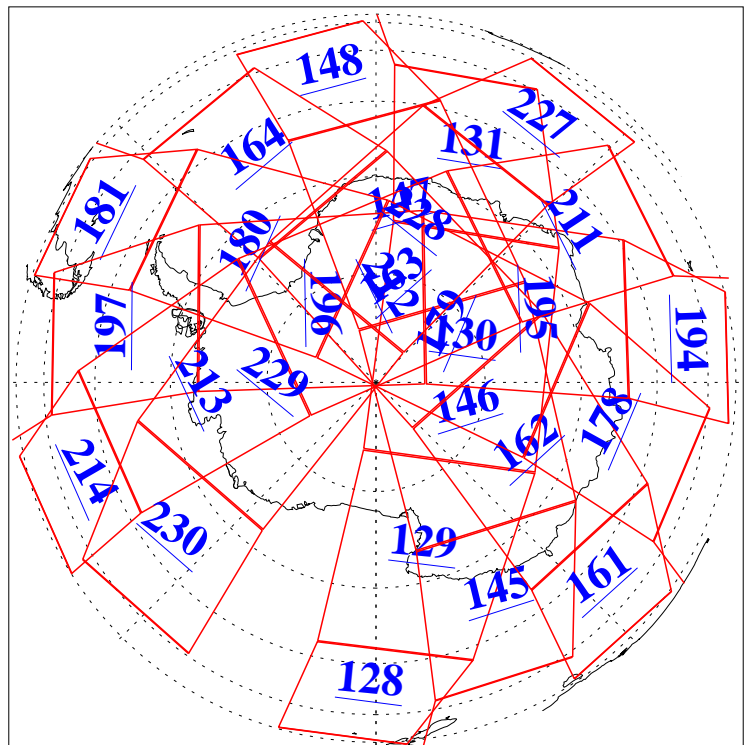

L1B Availability  
AMSU Granules: 240  
HSB Granules: 0  
AIRS Granules: 240

29 Apr 2016  
DoY 120  
Aqua Day 5109

Ascending Granules

Descending Granules

Legend: AMSU Available, HSB Available, AIRS Available

L1B Availability  
 AMSU Granules: 240  
 HSB Granules: 0  
 AIRS Granules: 240

29 Apr 2016  
 DoY 120  
 Aqua Day 5109

Northern Hemisphere Granules

Southern Hemisphere Granules

Legend: AMSU Available, HSB Available, AIRS Available