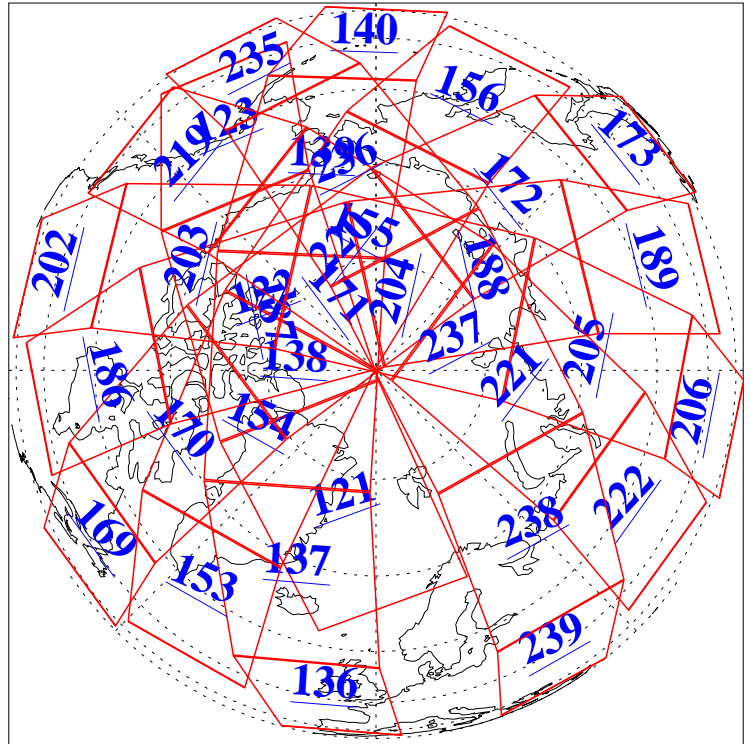

L1B Availability  
AMSU Granules: 240  
HSB Granules: 0  
AIRS Granules: 240

29 Apr 2016  
DoY 120  
Aqua Day 5109

Ascending Granules

Descending Granules

Legend: AMSU Available, HSB Available, AIRS Available

L1B Availability  
 AMSU Granules: 240  
 HSB Granules: 0  
 AIRS Granules: 240

29 Apr 2016  
 DoY 120  
 Aqua Day 5109

Northern Hemisphere Granules

Southern Hemisphere Granules

Legend: AMSU Available, HSB Available, AIRS Available