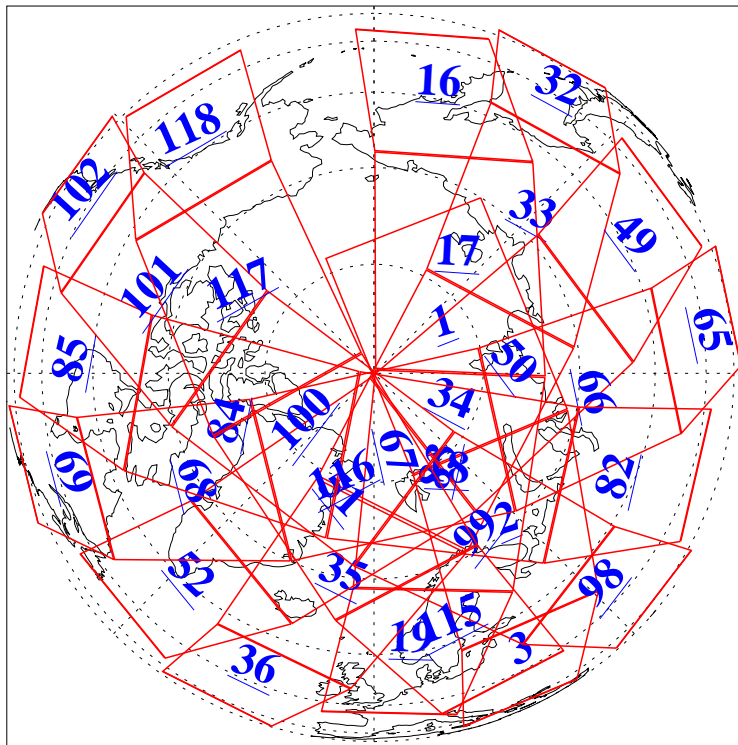

L1B Availability
AMSU Granules: 240
HSB Granules: 0
AIRS Granules: 240

26 Apr 2016
DoY 117
Aqua Day 5106
Granules: 1 to 120

Granules: 121 to 240

Legend: AMSU Available, HSB Available, AIRS Available

L1B Availability
AMSU Granules: 240
HSB Granules: 0
AIRS Granules: 240

26 Apr 2016
DoY 117
Aqua Day 5106

Ascending Granules

Descending Granules

Legend: AMSU Available, HSB Available, AIRS Available

L1B Availability
 AMSU Granules: 240
 HSB Granules: 0
 AIRS Granules: 240

26 Apr 2016
 DoY 117
 Aqua Day 5106

Northern Hemisphere Granules

Southern Hemisphere Granules

Legend: AMSU Available, HSB Available, AIRS Available