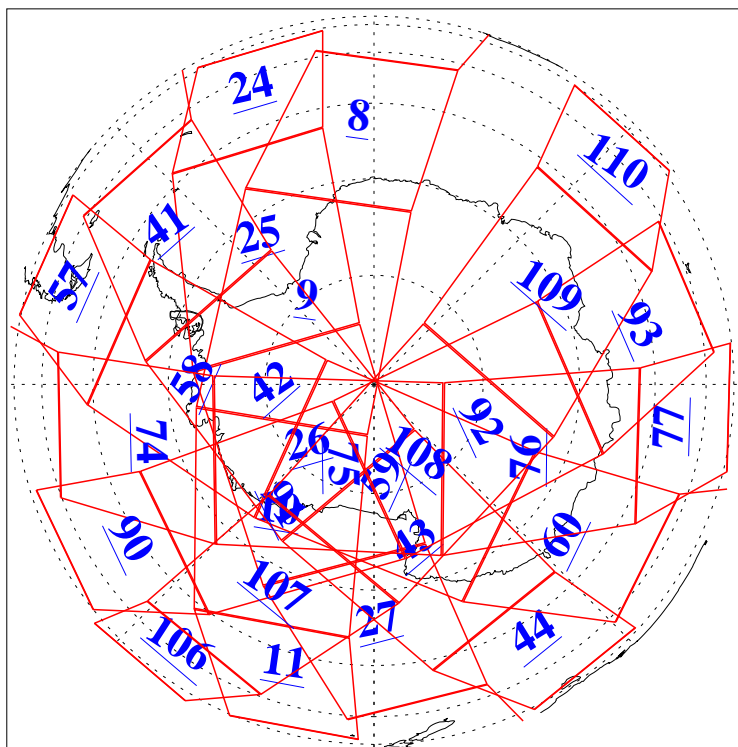

L1B Availability
AMSU Granules: 240
HSB Granules: 0
AIRS Granules: 240

26 Apr 2016
DoY 117
Aqua Day 5106
Granules: 1 to 120

Granules: 121 to 240

Legend: AMSU Available, HSB Available, AIRS Available

L1B Availability
AMSU Granules: 240
HSB Granules: 0
AIRS Granules: 240

26 Apr 2016
DoY 117
Aqua Day 5106

Ascending Granules

Descending Granules

Legend: AMSU Available, HSB Available, AIRS Available

L1B Availability
 AMSU Granules: 240
 HSB Granules: 0
 AIRS Granules: 240

26 Apr 2016
 DoY 117
 Aqua Day 5106

Northern Hemisphere Granules

Southern Hemisphere Granules

Legend: AMSU Available, HSB Available, AIRS Available