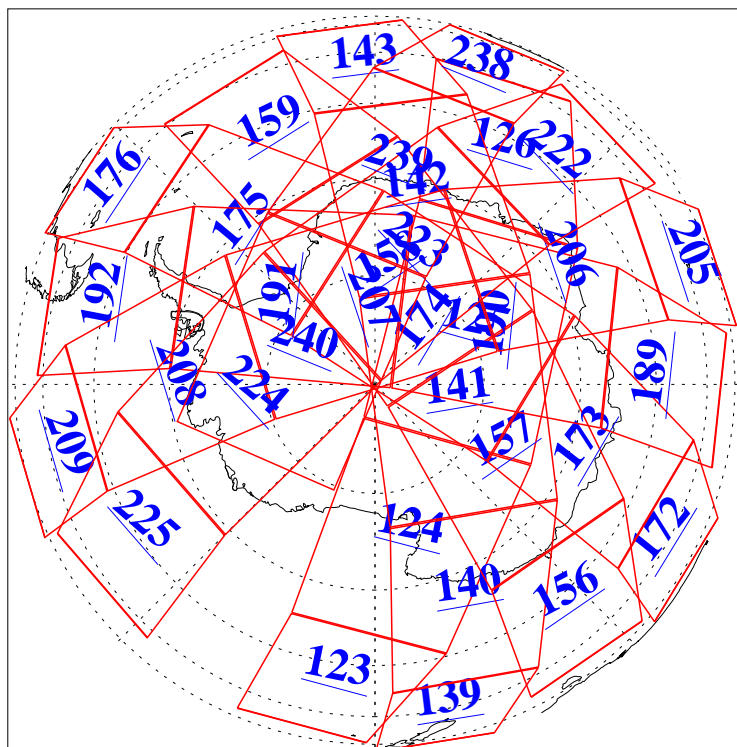

L1B Availability
AMSU Granules: 240
HSB Granules: 0
AIRS Granules: 240

26 Apr 2016
DoY 117
Aqua Day 5106
Granules: 1 to 120

Granules: 121 to 240

Legend: AMSU Available, HSB Available, AIRS Available

L1B Availability
AMSU Granules: 240
HSB Granules: 0
AIRS Granules: 240

26 Apr 2016
DoY 117
Aqua Day 5106

Ascending Granules

Descending Granules

Legend: AMSU Available, HSB Available, AIRS Available

L1B Availability
 AMSU Granules: 240
 HSB Granules: 0
 AIRS Granules: 240

26 Apr 2016
 DoY 117
 Aqua Day 5106

Northern Hemisphere Granules

Southern Hemisphere Granules

Legend: AMSU Available, HSB Available, AIRS Available