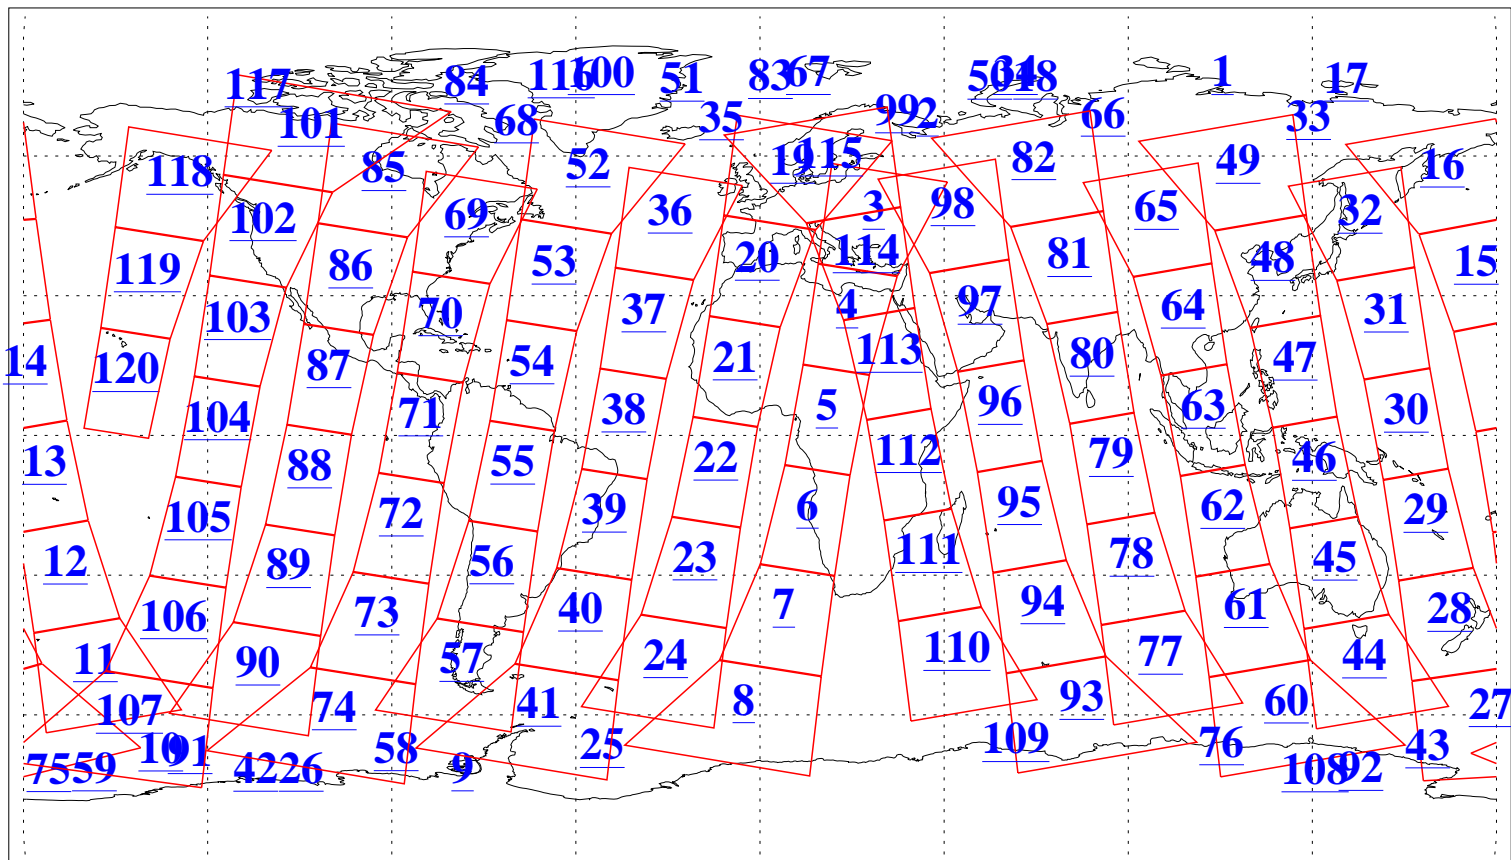

L1B Availability
AMSU Granules: 240
HSB Granules: 0
AIRS Granules: 240

26 Apr 2016
DoY 117
Aqua Day 5106
Granules: 1 to 120

Granules: 121 to 240

Legend: AMSU Available, HSB Available, AIRS Available

L1B Availability
AMSU Granules: 240
HSB Granules: 0
AIRS Granules: 240

26 Apr 2016
DoY 117
Aqua Day 5106

Ascending Granules

Descending Granules

Legend: AMSU Available, HSB Available, AIRS Available

L1B Availability
 AMSU Granules: 240
 HSB Granules: 0
 AIRS Granules: 240

26 Apr 2016
 DoY 117
 Aqua Day 5106

Northern Hemisphere Granules

Southern Hemisphere Granules

Legend: AMSU Available, HSB Available, AIRS Available