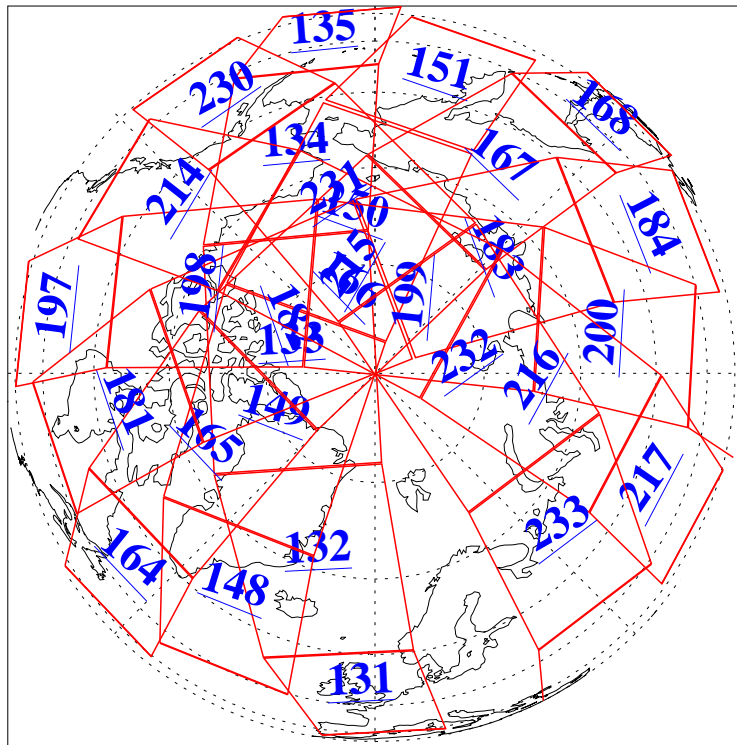

L1B Availability
AMSU Granules: 240
HSB Granules: 0
AIRS Granules: 240

26 Apr 2016
DoY 117
Aqua Day 5106
Granules: 1 to 120

Granules: 121 to 240

Legend: AMSU Available, HSB Available, AIRS Available

L1B Availability
AMSU Granules: 240
HSB Granules: 0
AIRS Granules: 240

26 Apr 2016
DoY 117
Aqua Day 5106

Ascending Granules

Descending Granules

Legend: AMSU Available, HSB Available, AIRS Available

L1B Availability
 AMSU Granules: 240
 HSB Granules: 0
 AIRS Granules: 240

26 Apr 2016
 DoY 117
 Aqua Day 5106

Northern Hemisphere Granules

Southern Hemisphere Granules

Legend: AMSU Available, HSB Available, AIRS Available