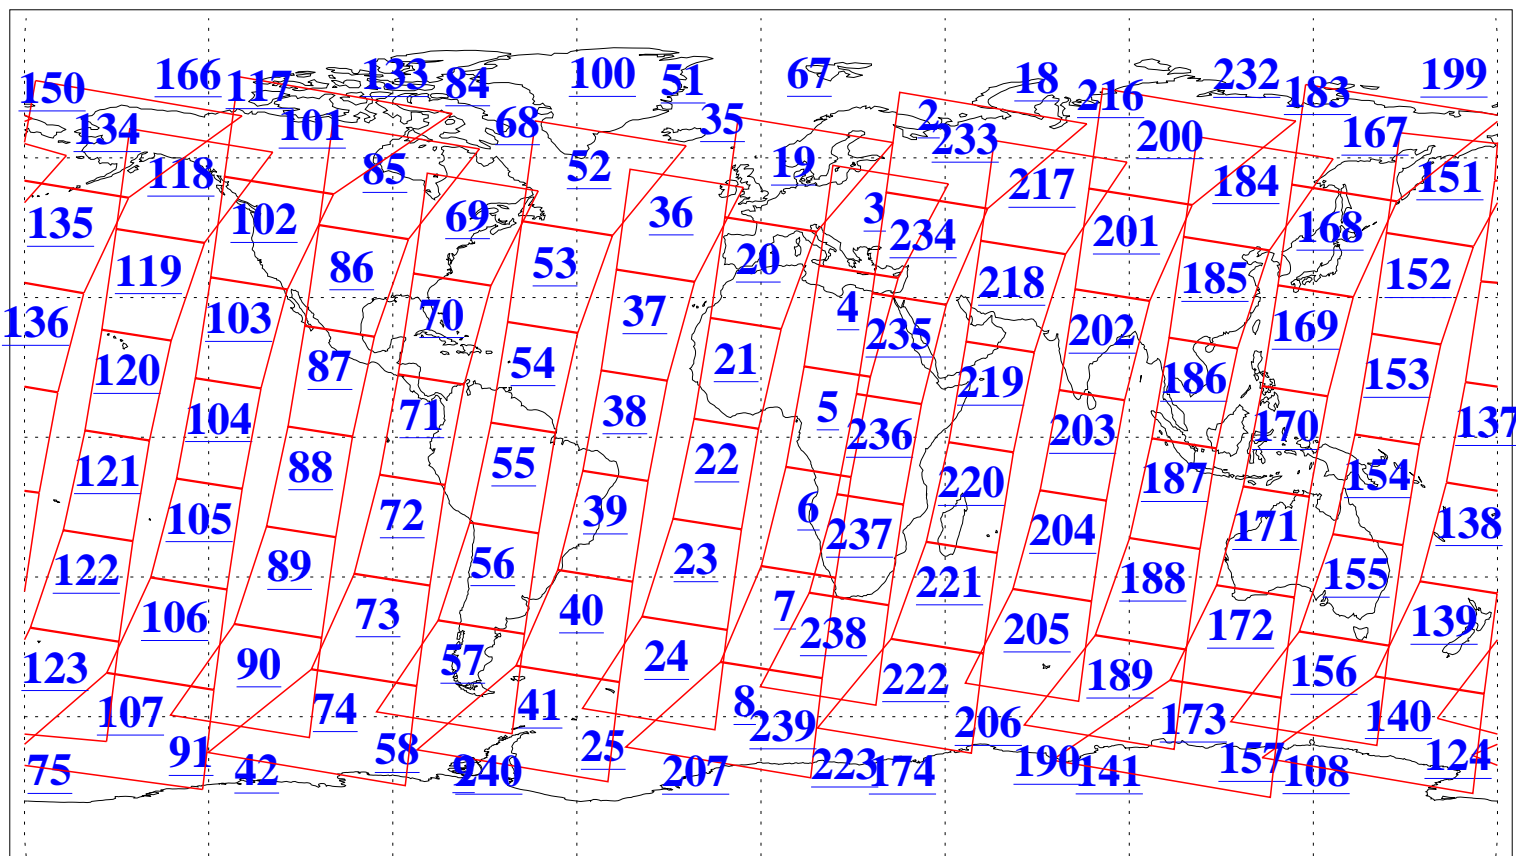

L1B Availability
AMSU Granules: 240
HSB Granules: 0
AIRS Granules: 240

26 Apr 2016
DoY 117
Aqua Day 5106
Granules: 1 to 120

Granules: 121 to 240

Legend: AMSU Available, HSB Available, AIRS Available

L1B Availability
AMSU Granules: 240
HSB Granules: 0
AIRS Granules: 240

26 Apr 2016
DoY 117
Aqua Day 5106

Ascending Granules

Descending Granules

Legend: AMSU Available, HSB Available, AIRS Available

L1B Availability
 AMSU Granules: 240
 HSB Granules: 0
 AIRS Granules: 240

26 Apr 2016
 DoY 117
 Aqua Day 5106

Northern Hemisphere Granules

Southern Hemisphere Granules

Legend: AMSU Available, HSB Available, AIRS Available