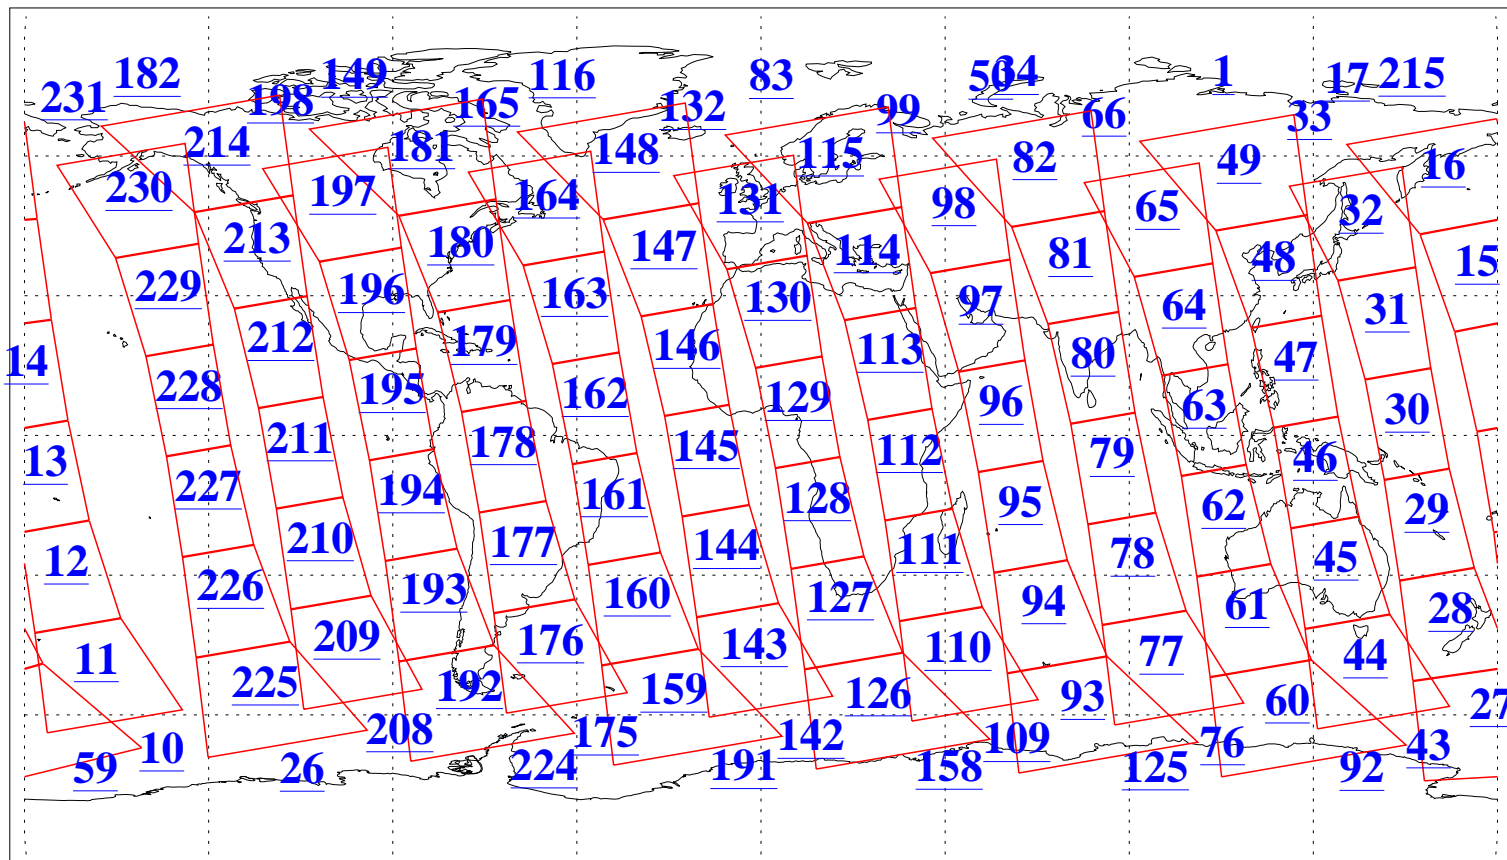

L1B Availability
AMSU Granules: 240
HSB Granules: 0
AIRS Granules: 240

26 Apr 2016
DoY 117
Aqua Day 5106
Granules: 1 to 120

Granules: 121 to 240

Legend: AMSU Available, HSB Available, AIRS Available

L1B Availability
AMSU Granules: 240
HSB Granules: 0
AIRS Granules: 240

26 Apr 2016
DoY 117
Aqua Day 5106

Ascending Granules

Descending Granules

Legend: AMSU Available, HSB Available, AIRS Available

L1B Availability
 AMSU Granules: 240
 HSB Granules: 0
 AIRS Granules: 240

26 Apr 2016
 DoY 117
 Aqua Day 5106

Northern Hemisphere Granules

Southern Hemisphere Granules

Legend: AMSU Available, HSB Available, AIRS Available