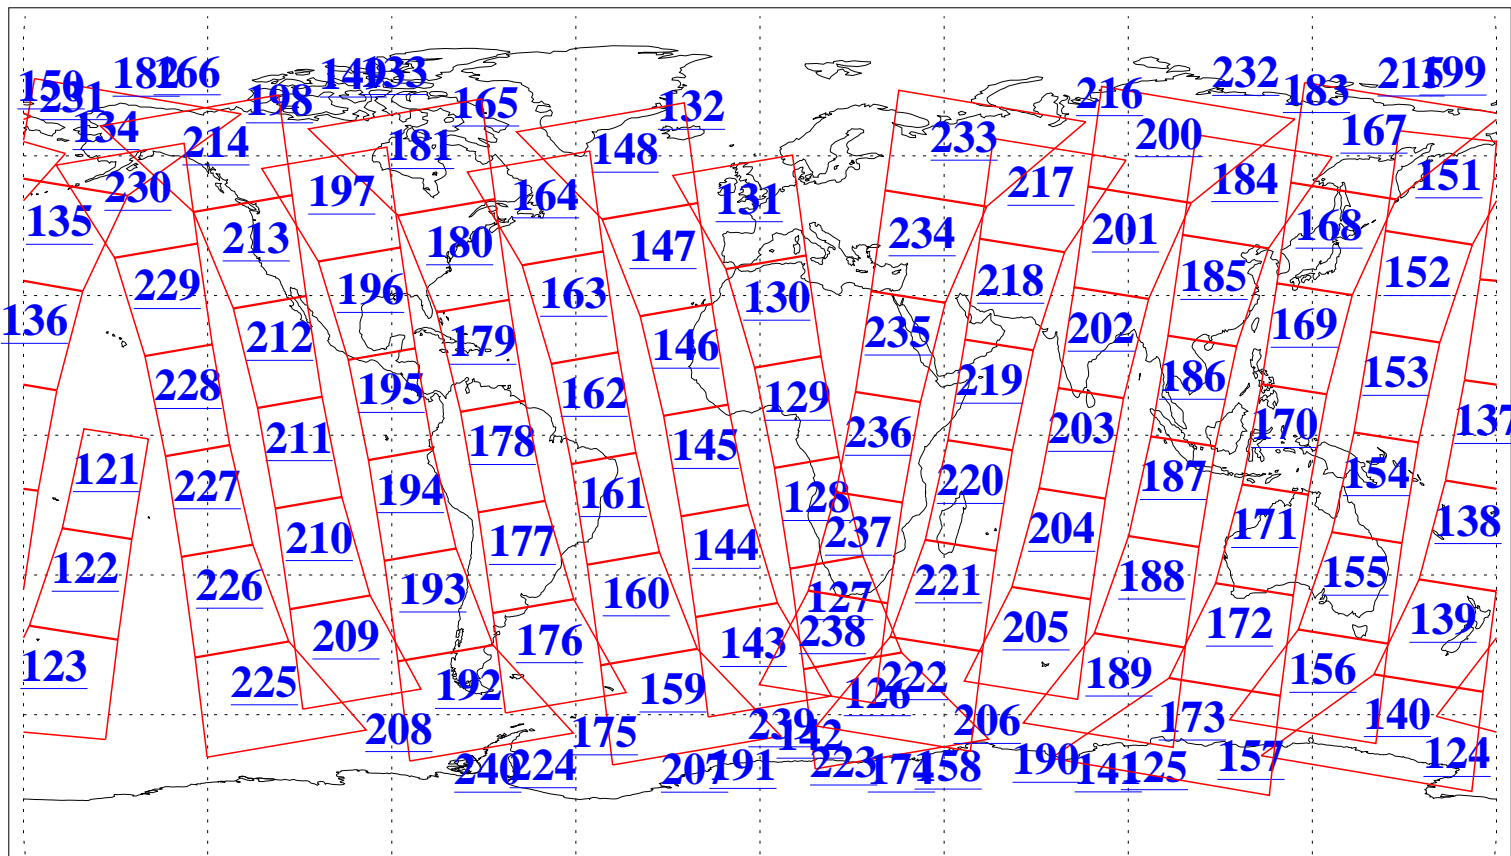

L1B Availability
AMSU Granules: 240
HSB Granules: 0
AIRS Granules: 240

26 Apr 2016
DoY 117
Aqua Day 5106
Granules: 1 to 120

Granules: 121 to 240

Legend: AMSU Available, HSB Available, AIRS Available

L1B Availability
AMSU Granules: 240
HSB Granules: 0
AIRS Granules: 240

26 Apr 2016
DoY 117
Aqua Day 5106

Ascending Granules

Descending Granules

Legend: AMSU Available, HSB Available, AIRS Available

L1B Availability
 AMSU Granules: 240
 HSB Granules: 0
 AIRS Granules: 240

26 Apr 2016
 DoY 117
 Aqua Day 5106

Northern Hemisphere Granules

Southern Hemisphere Granules

Legend: AMSU Available, HSB Available, AIRS Available