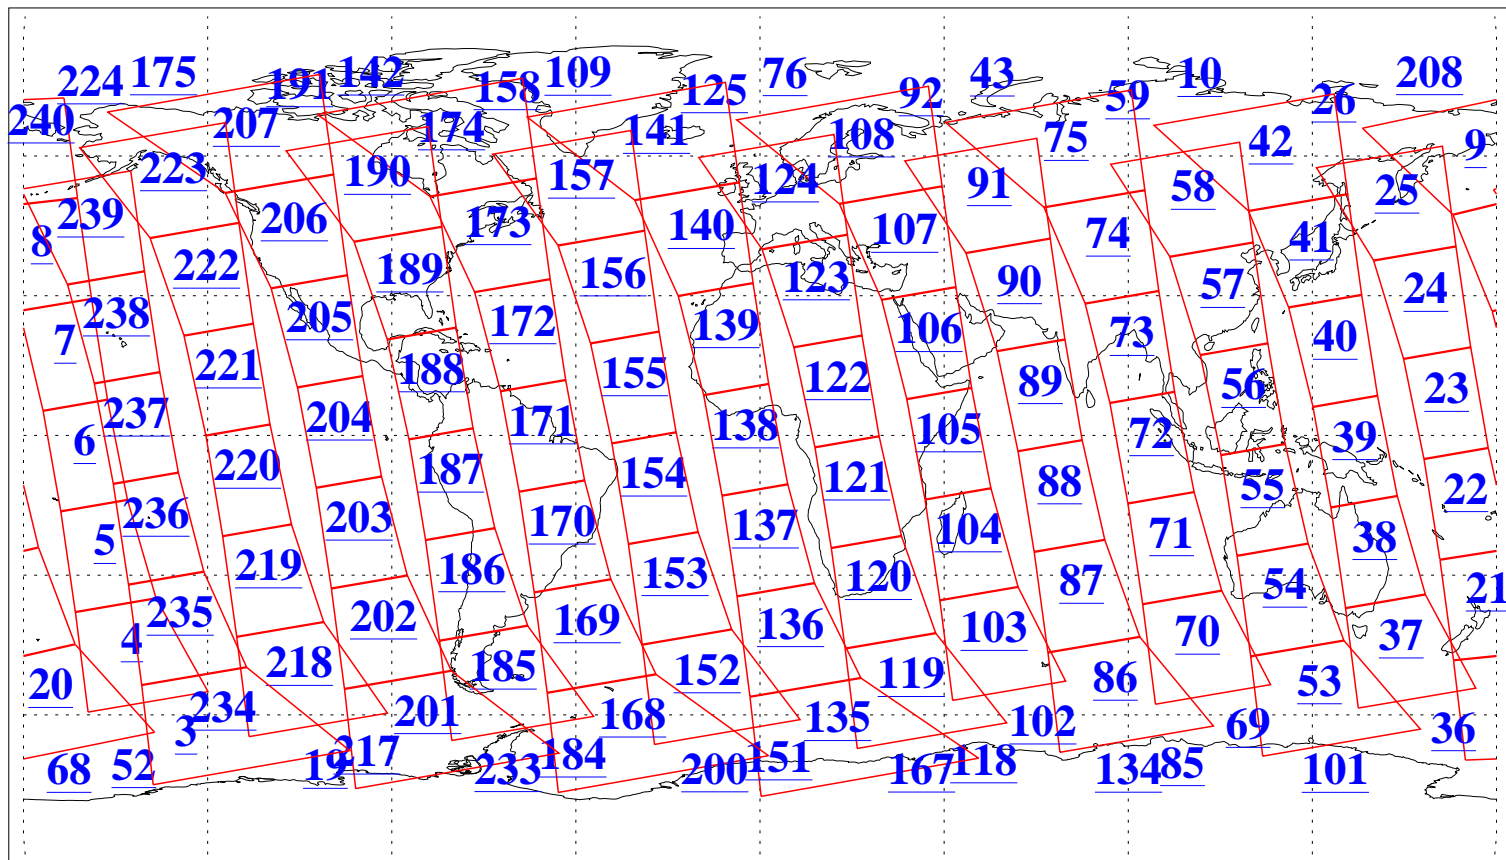

L1B Availability
AMSU Granules: 240
HSB Granules: 0
AIRS Granules: 240

25 Apr 2016
DoY 116
Aqua Day 5105
Granules: 1 to 120

Granules: 121 to 240

Legend: AMSU Available, HSB Available, AIRS Available

L1B Availability
AMSU Granules: 240
HSB Granules: 0
AIRS Granules: 240

25 Apr 2016
DoY 116
Aqua Day 5105

Ascending Granules

Descending Granules

Legend: AMSU Available, HSB Available, AIRS Available

L1B Availability
 AMSU Granules: 240
 HSB Granules: 0
 AIRS Granules: 240

25 Apr 2016
 DoY 116
 Aqua Day 5105

Northern Hemisphere Granules

Southern Hemisphere Granules

Legend: AMSU Available, HSB Available, AIRS Available