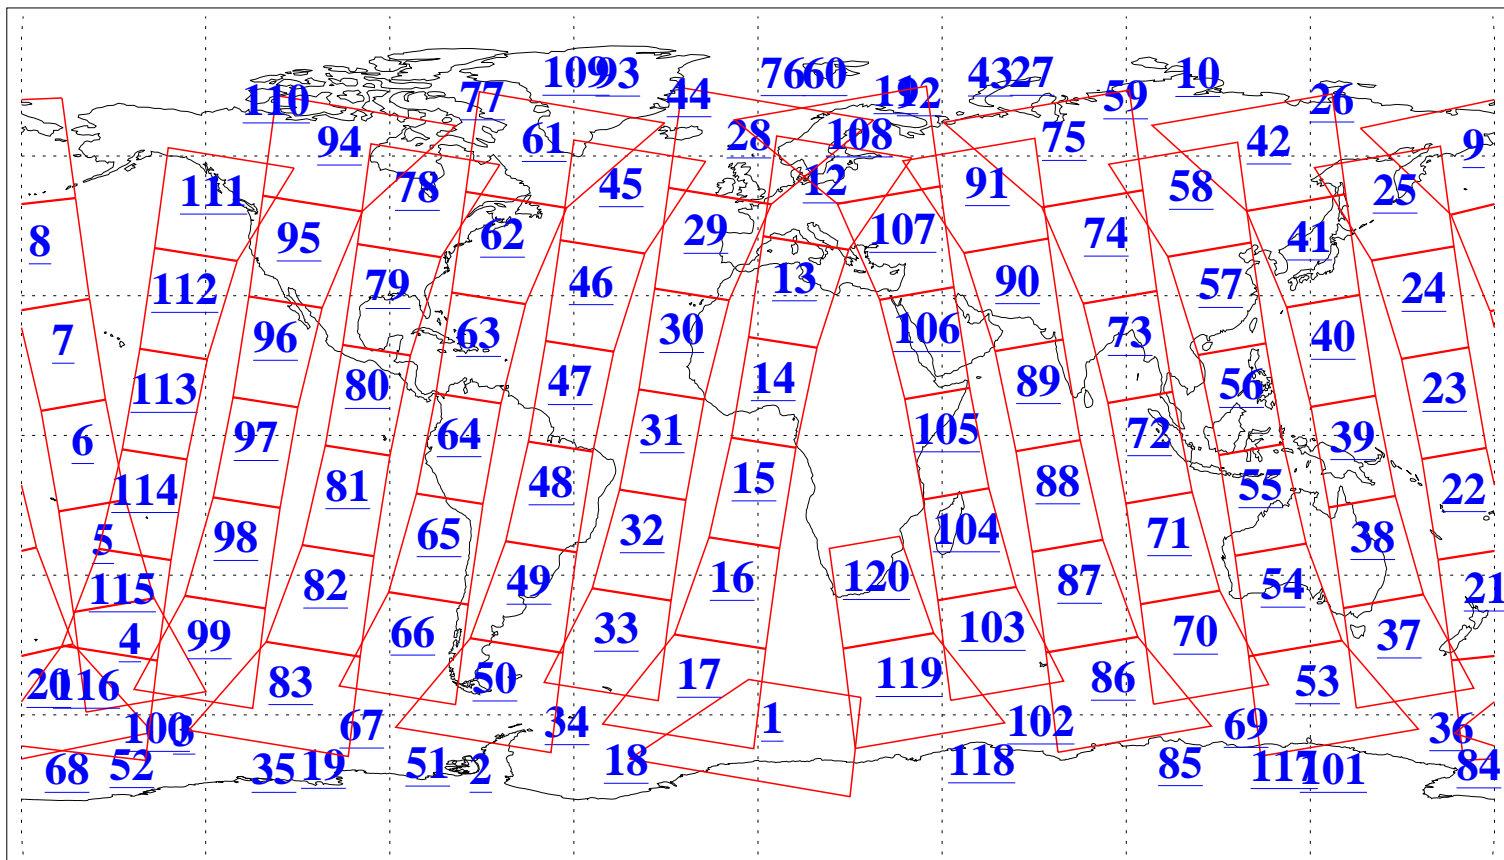

L1B Availability
AMSU Granules: 240
HSB Granules: 0
AIRS Granules: 240

25 Apr 2016
DoY 116
Aqua Day 5105
Granules: 1 to 120

Granules: 121 to 240

Legend: AMSU Available, HSB Available, AIRS Available

L1B Availability
AMSU Granules: 240
HSB Granules: 0
AIRS Granules: 240

25 Apr 2016
DoY 116
Aqua Day 5105

Ascending Granules

Descending Granules

Legend: AMSU Available, HSB Available, AIRS Available

L1B Availability
 AMSU Granules: 240
 HSB Granules: 0
 AIRS Granules: 240

25 Apr 2016
 DoY 116
 Aqua Day 5105

Northern Hemisphere Granules

Southern Hemisphere Granules

Legend: AMSU Available, HSB Available, AIRS Available