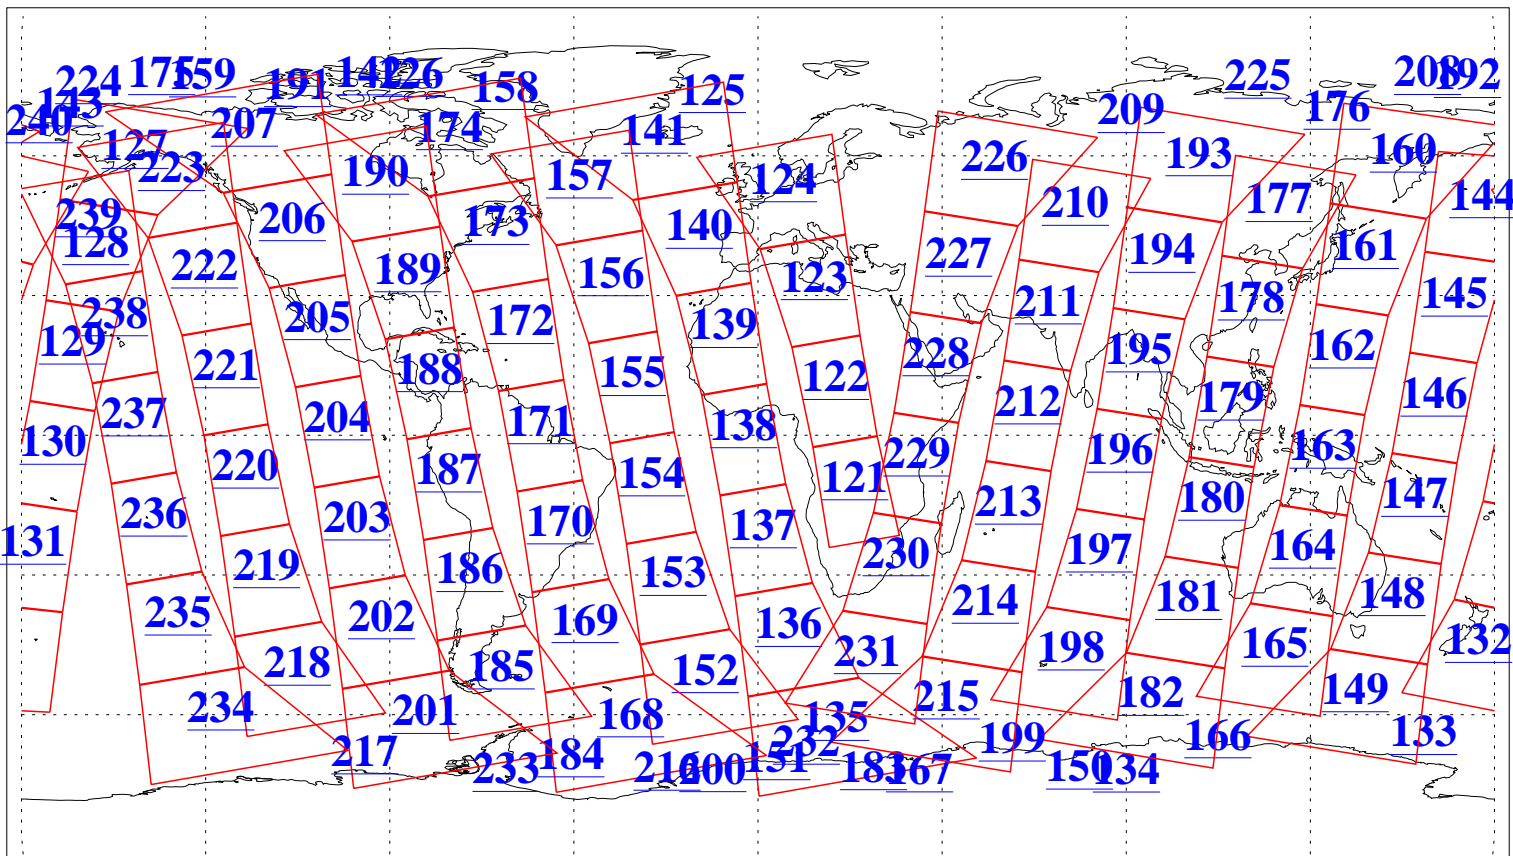

L1B Availability
AMSU Granules: 240
HSB Granules: 0
AIRS Granules: 240

25 Apr 2016
DoY 116
Aqua Day 5105
Granules: 1 to 120

Granules: 121 to 240

Legend: AMSU Available, HSB Available, AIRS Available

L1B Availability
AMSU Granules: 240
HSB Granules: 0
AIRS Granules: 240

25 Apr 2016
DoY 116
Aqua Day 5105

Ascending Granules

Descending Granules

Legend: AMSU Available, HSB Available, AIRS Available

L1B Availability
 AMSU Granules: 240
 HSB Granules: 0
 AIRS Granules: 240

25 Apr 2016
 DoY 116
 Aqua Day 5105

Northern Hemisphere Granules

Southern Hemisphere Granules

Legend: AMSU Available, HSB Available, AIRS Available