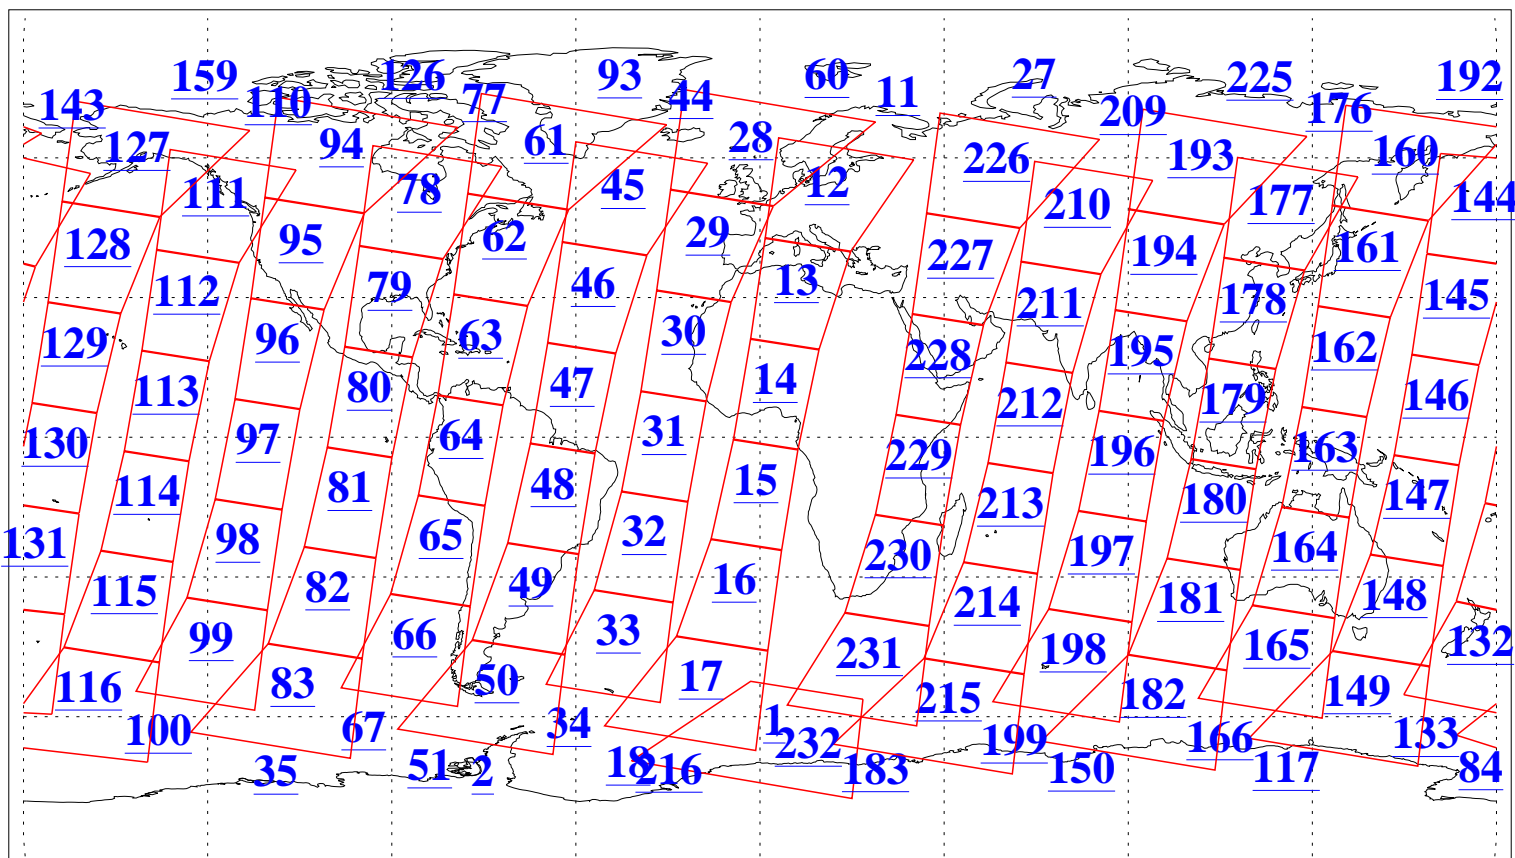

L1B Availability
AMSU Granules: 240
HSB Granules: 0
AIRS Granules: 240

25 Apr 2016
DoY 116
Aqua Day 5105
Granules: 1 to 120

Granules: 121 to 240

Legend: AMSU Available, HSB Available, AIRS Available

L1B Availability
AMSU Granules: 240
HSB Granules: 0
AIRS Granules: 240

25 Apr 2016
DoY 116
Aqua Day 5105

Ascending Granules

Descending Granules

Legend: AMSU Available, HSB Available, AIRS Available

L1B Availability
 AMSU Granules: 240
 HSB Granules: 0
 AIRS Granules: 240

25 Apr 2016
 DoY 116
 Aqua Day 5105

Northern Hemisphere Granules

Southern Hemisphere Granules

Legend: AMSU Available, HSB Available, AIRS Available