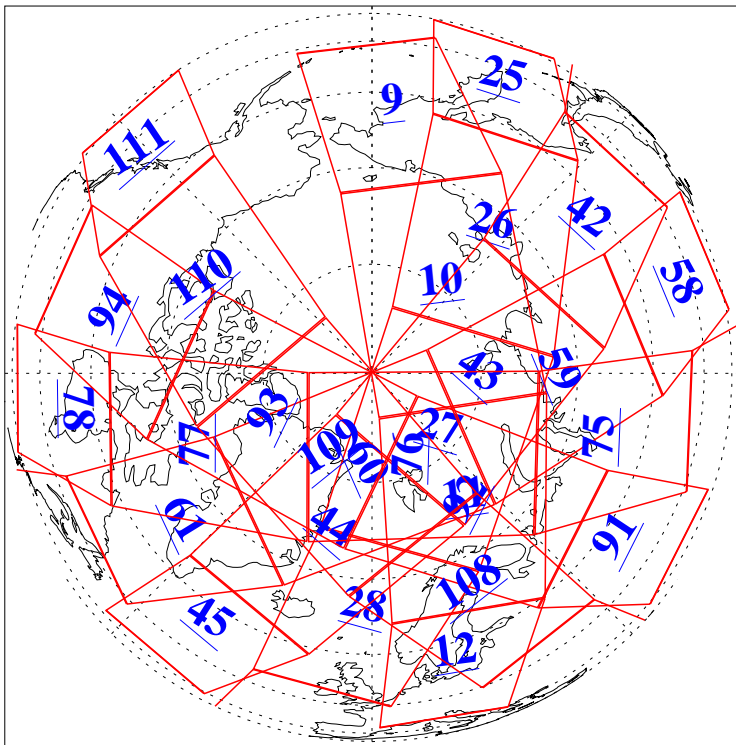

L1B Availability
AMSU Granules: 240
HSB Granules: 0
AIRS Granules: 240

25 Apr 2016
DoY 116
Aqua Day 5105
Granules: 1 to 120

Granules: 121 to 240

Legend: AMSU Available, HSB Available, AIRS Available

L1B Availability
AMSU Granules: 240
HSB Granules: 0
AIRS Granules: 240

25 Apr 2016
DoY 116
Aqua Day 5105

Ascending Granules

Descending Granules

Legend: AMSU Available, HSB Available, AIRS Available

L1B Availability
 AMSU Granules: 240
 HSB Granules: 0
 AIRS Granules: 240

25 Apr 2016
 DoY 116
 Aqua Day 5105

Northern Hemisphere Granules

Southern Hemisphere Granules

Legend: AMSU Available, HSB Available, AIRS Available