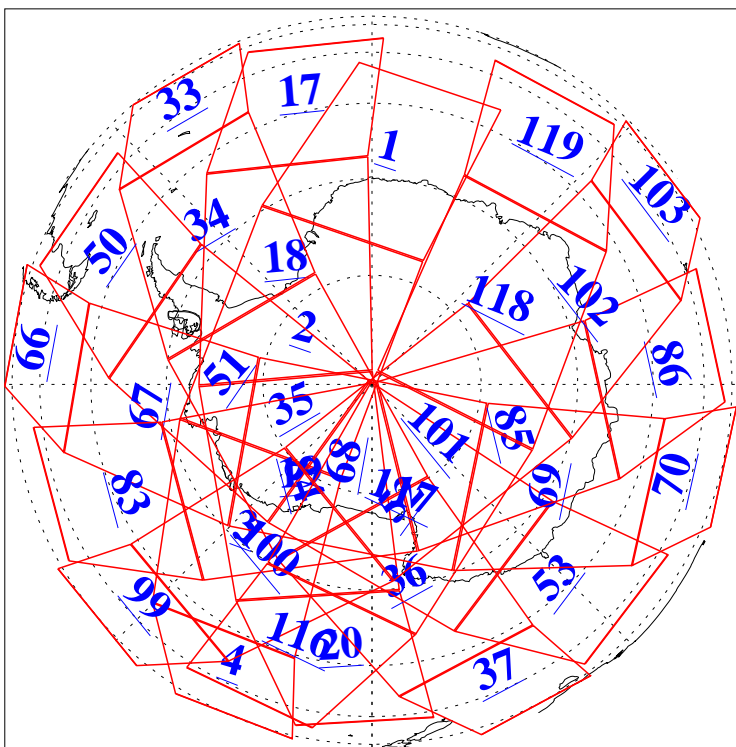

L1B Availability
AMSU Granules: 240
HSB Granules: 0
AIRS Granules: 240

25 Apr 2016
DoY 116
Aqua Day 5105
Granules: 1 to 120

Granules: 121 to 240

Legend: AMSU Available, HSB Available, AIRS Available

L1B Availability
AMSU Granules: 240
HSB Granules: 0
AIRS Granules: 240

25 Apr 2016
DoY 116
Aqua Day 5105

Ascending Granules

Descending Granules

Legend: AMSU Available, HSB Available, AIRS Available

L1B Availability
 AMSU Granules: 240
 HSB Granules: 0
 AIRS Granules: 240

25 Apr 2016
 DoY 116
 Aqua Day 5105

Northern Hemisphere Granules

Southern Hemisphere Granules

Legend: AMSU Available, HSB Available, AIRS Available