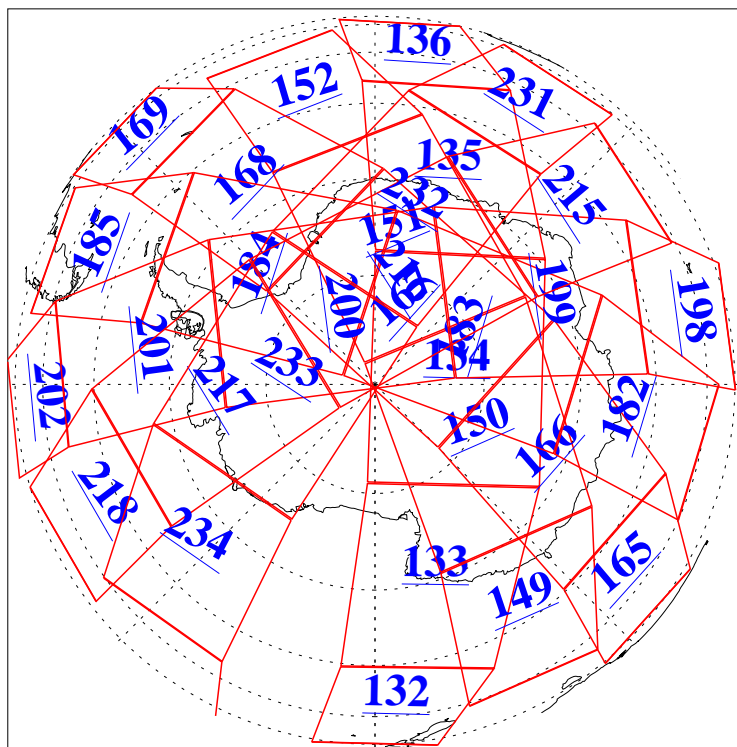

L1B Availability
AMSU Granules: 240
HSB Granules: 0
AIRS Granules: 240

25 Apr 2016
DoY 116
Aqua Day 5105
Granules: 1 to 120

Granules: 121 to 240

Legend: AMSU Available, HSB Available, AIRS Available

L1B Availability
AMSU Granules: 240
HSB Granules: 0
AIRS Granules: 240

25 Apr 2016
DoY 116
Aqua Day 5105

Ascending Granules

Descending Granules

Legend: AMSU Available, HSB Available, AIRS Available

L1B Availability
 AMSU Granules: 240
 HSB Granules: 0
 AIRS Granules: 240

25 Apr 2016
 DoY 116
 Aqua Day 5105

Northern Hemisphere Granules

Southern Hemisphere Granules

Legend: AMSU Available, HSB Available, AIRS Available