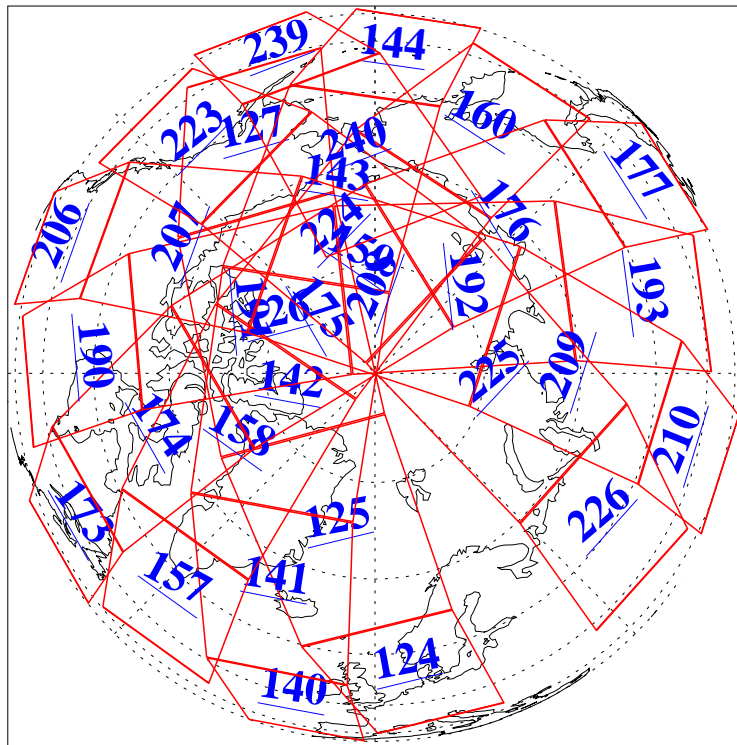

L1B Availability
AMSU Granules: 240
HSB Granules: 0
AIRS Granules: 240

25 Apr 2016
DoY 116
Aqua Day 5105
Granules: 1 to 120

Granules: 121 to 240

Legend: AMSU Available, HSB Available, AIRS Available

L1B Availability
AMSU Granules: 240
HSB Granules: 0
AIRS Granules: 240

25 Apr 2016
DoY 116
Aqua Day 5105

Ascending Granules

Descending Granules

Legend: AMSU Available, HSB Available, AIRS Available

L1B Availability
 AMSU Granules: 240
 HSB Granules: 0
 AIRS Granules: 240

25 Apr 2016
 DoY 116
 Aqua Day 5105

Northern Hemisphere Granules

Southern Hemisphere Granules

Legend: AMSU Available, HSB Available, AIRS Available