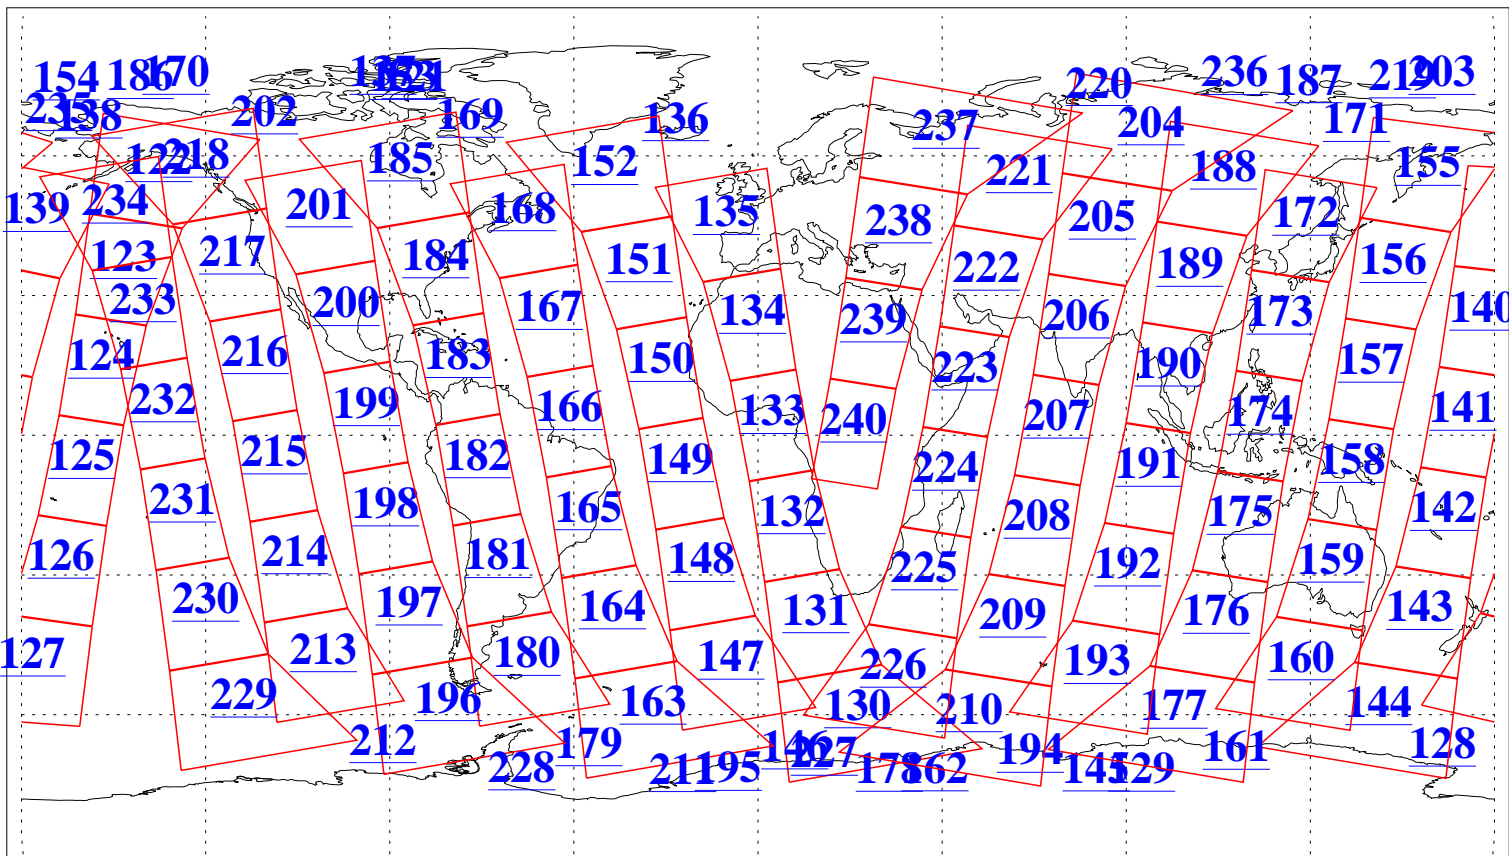

L1B Availability
AMSU Granules: 240
HSB Granules: 0
AIRS Granules: 240

22 Apr 2016
DoY 113
Aqua Day 5102
Granules: 1 to 120

Granules: 121 to 240

Legend: AMSU Available, HSB Available, AIRS Available

L1B Availability
AMSU Granules: 240
HSB Granules: 0
AIRS Granules: 240

22 Apr 2016
DoY 113
Aqua Day 5102

Ascending Granules

Descending Granules

Legend: AMSU Available, HSB Available, AIRS Available

L1B Availability
 AMSU Granules: 240
 HSB Granules: 0
 AIRS Granules: 240

22 Apr 2016
 DoY 113
 Aqua Day 5102

Northern Hemisphere Granules

Southern Hemisphere Granules

Legend: AMSU Available, HSB Available, AIRS Available