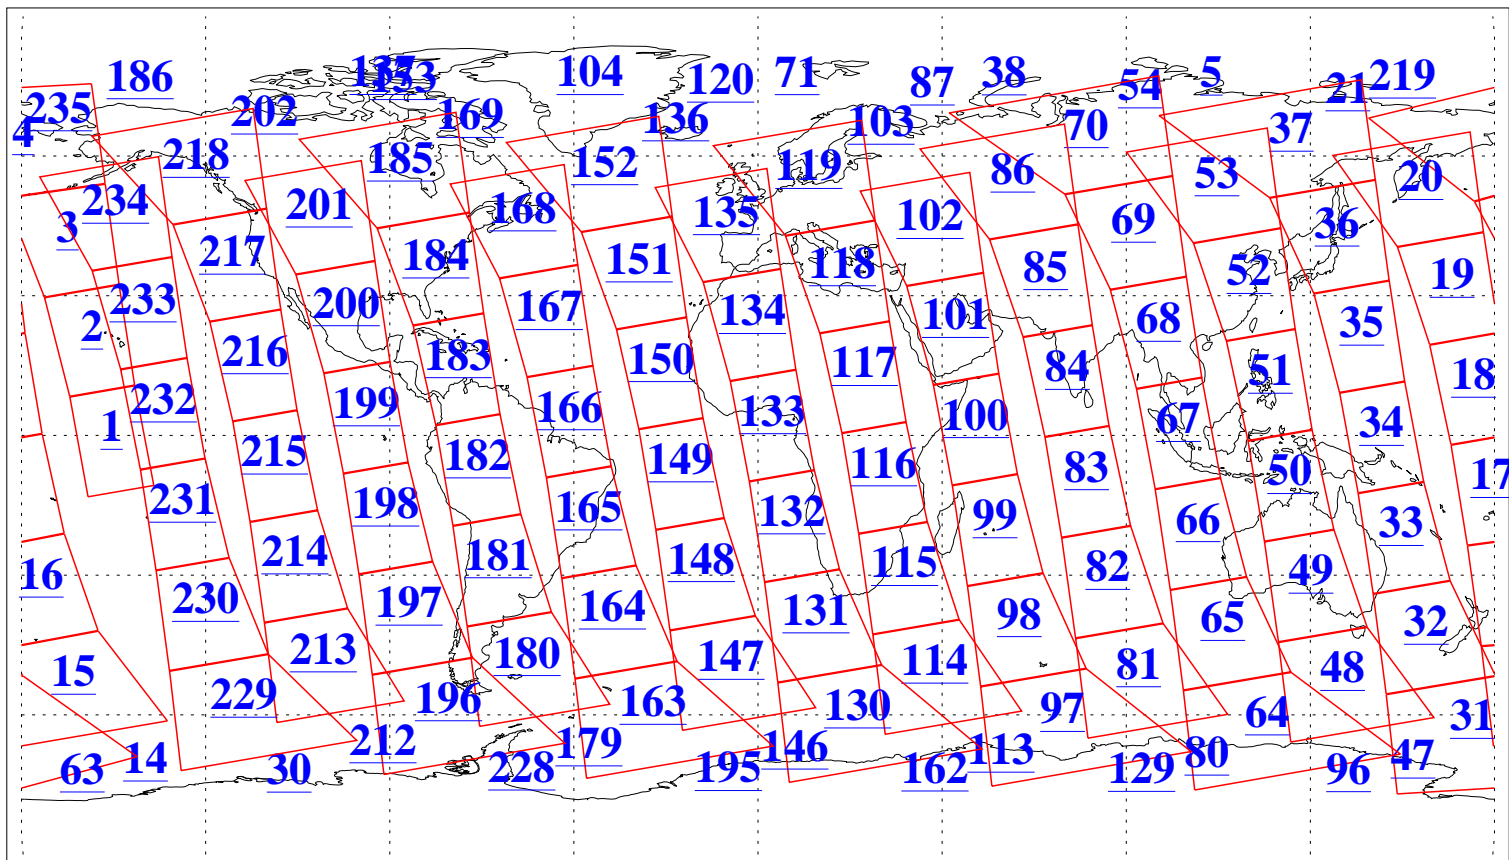

L1B Availability
AMSU Granules: 240
HSB Granules: 0
AIRS Granules: 240

22 Apr 2016
DoY 113
Aqua Day 5102
Granules: 1 to 120

Granules: 121 to 240

Legend: AMSU Available, HSB Available, AIRS Available

L1B Availability
AMSU Granules: 240
HSB Granules: 0
AIRS Granules: 240

22 Apr 2016
DoY 113
Aqua Day 5102

Ascending Granules

Descending Granules

Legend: AMSU Available, HSB Available, AIRS Available

L1B Availability
 AMSU Granules: 240
 HSB Granules: 0
 AIRS Granules: 240

22 Apr 2016
 DoY 113
 Aqua Day 5102

Northern Hemisphere Granules

Southern Hemisphere Granules

Legend: AMSU Available, HSB Available, AIRS Available