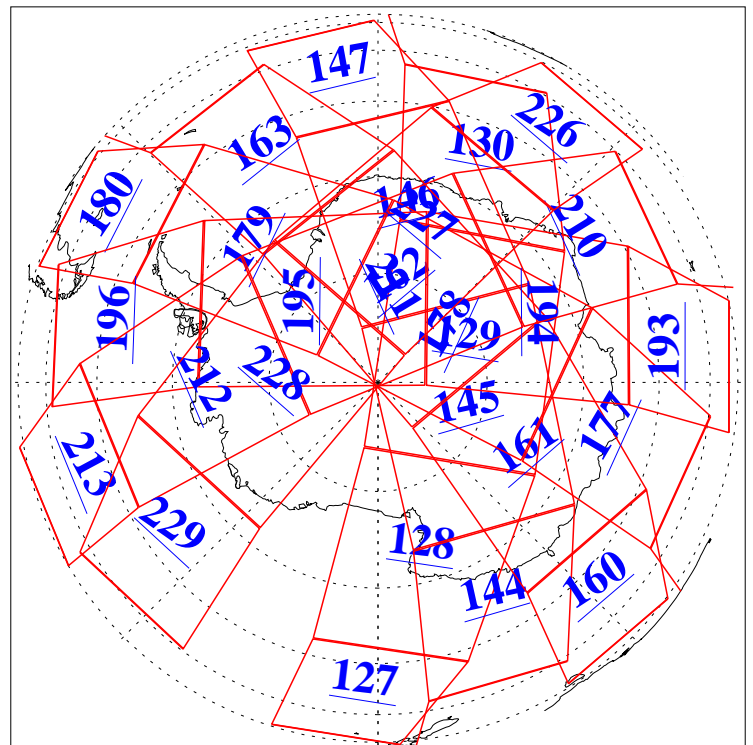

L1B Availability
AMSU Granules: 240
HSB Granules: 0
AIRS Granules: 240

22 Apr 2016
DoY 113
Aqua Day 5102
Granules: 1 to 120

Granules: 121 to 240

Legend: AMSU Available, HSB Available, AIRS Available

L1B Availability
AMSU Granules: 240
HSB Granules: 0
AIRS Granules: 240

22 Apr 2016
DoY 113
Aqua Day 5102

Ascending Granules

Descending Granules

Legend: AMSU Available, HSB Available, AIRS Available

L1B Availability
 AMSU Granules: 240
 HSB Granules: 0
 AIRS Granules: 240

22 Apr 2016
 DoY 113
 Aqua Day 5102

Northern Hemisphere Granules

Southern Hemisphere Granules

Legend: AMSU Available, HSB Available, AIRS Available