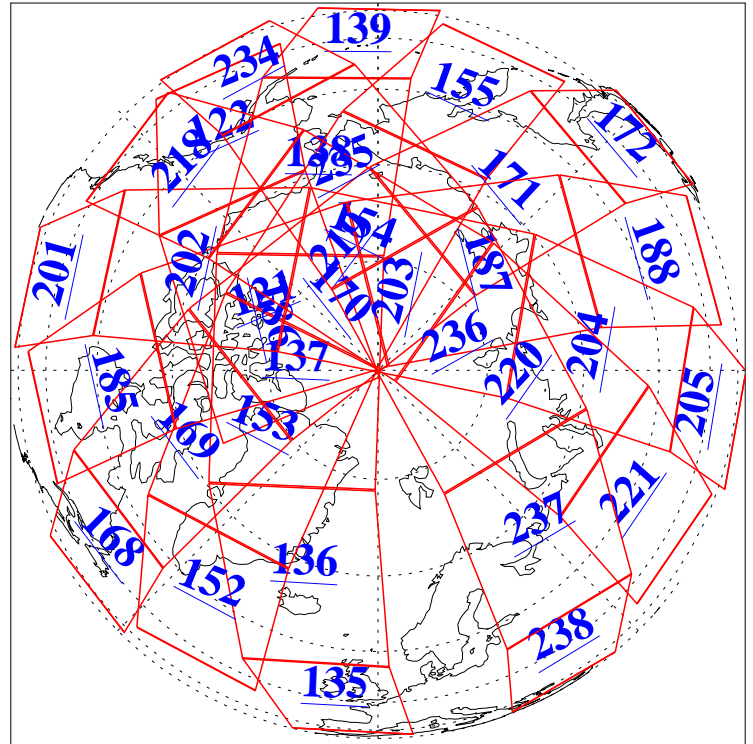

22 Apr 2016
DoY 113
Aqua Day 5102

Ascending Granules

Descending Granules

Legend: AMSU Available, HSB Available, AIRS Available

L1B Availability
 AMSU Granules: 240
 HSB Granules: 0
 AIRS Granules: 240

22 Apr 2016
 DoY 113
 Aqua Day 5102

Northern Hemisphere Granules

Southern Hemisphere Granules

Legend: AMSU Available, HSB Available, AIRS Available