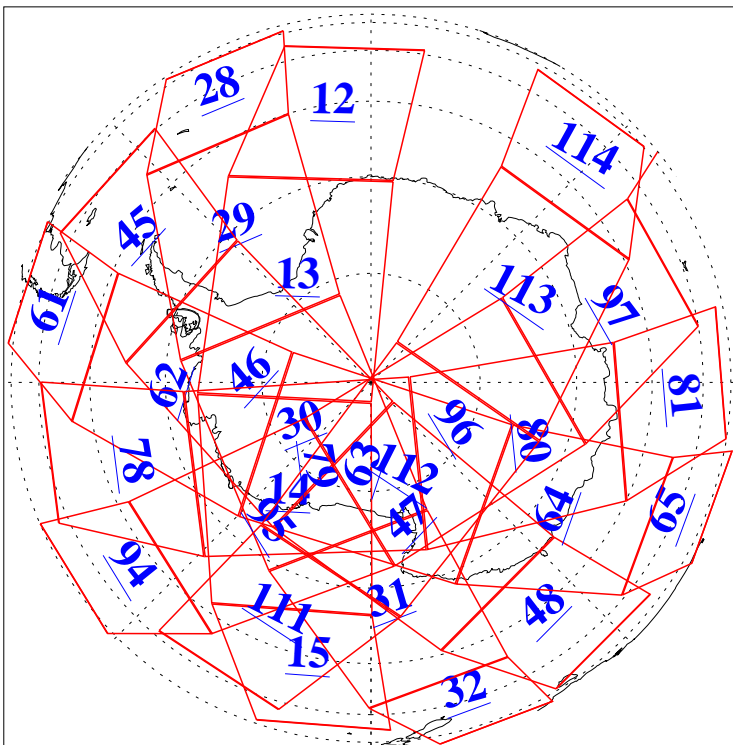

L1B Availability
AMSU Granules: 240
HSB Granules: 0
AIRS Granules: 240

22 Apr 2016
DoY 113
Aqua Day 5102
Granules: 1 to 120

Granules: 121 to 240

Legend: AMSU Available, HSB Available, AIRS Available

L1B Availability
AMSU Granules: 240
HSB Granules: 0
AIRS Granules: 240

22 Apr 2016
DoY 113
Aqua Day 5102

Ascending Granules

Descending Granules

Legend: AMSU Available, HSB Available, AIRS Available

L1B Availability
 AMSU Granules: 240
 HSB Granules: 0
 AIRS Granules: 240

22 Apr 2016
 DoY 113
 Aqua Day 5102

Northern Hemisphere Granules

Southern Hemisphere Granules

Legend: AMSU Available, HSB Available, AIRS Available