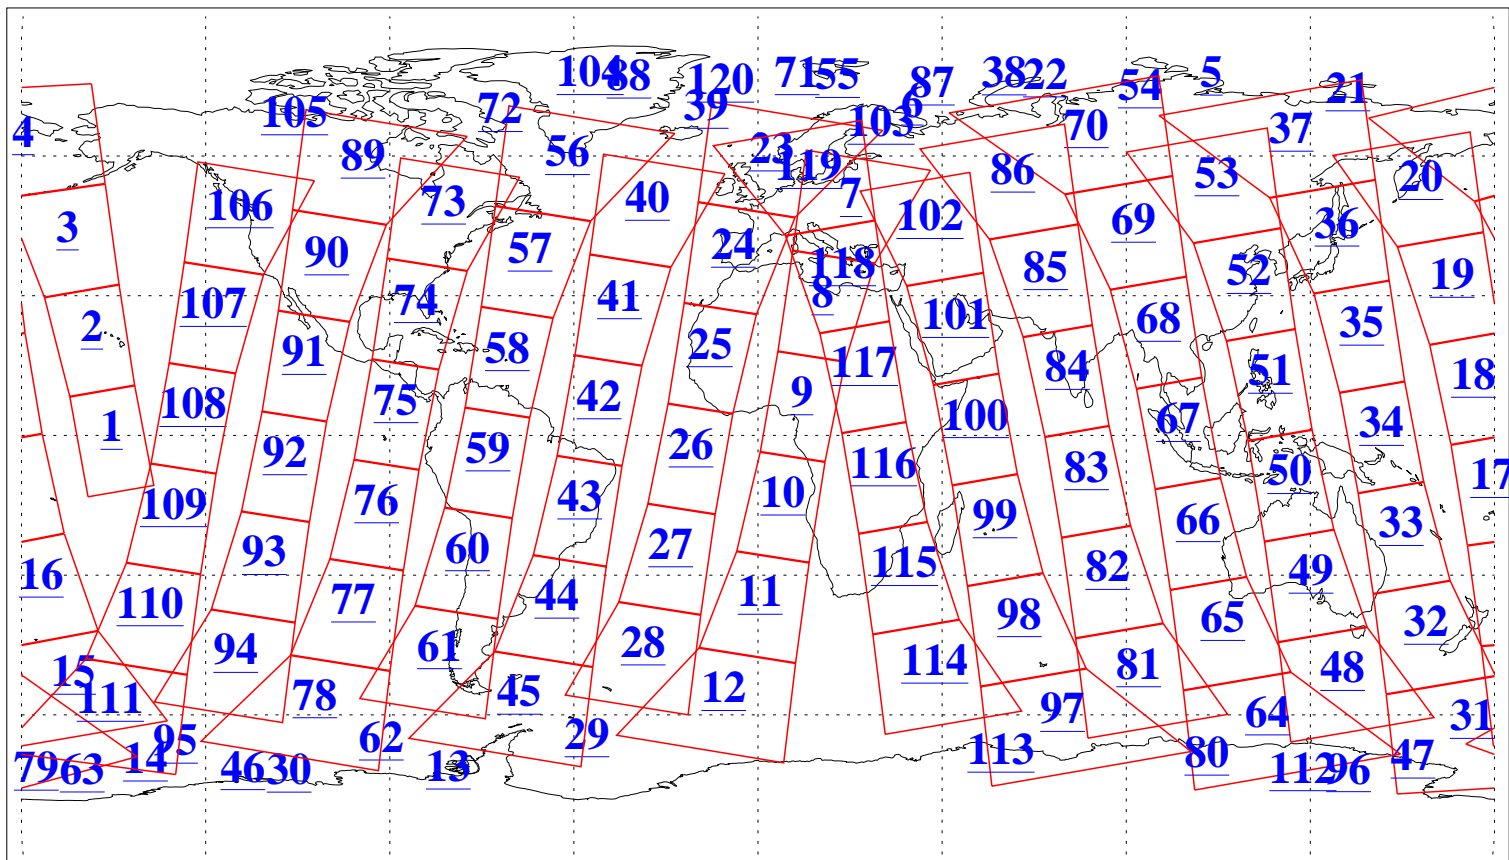

L1B Availability
AMSU Granules: 240
HSB Granules: 0
AIRS Granules: 240

22 Apr 2016
DoY 113
Aqua Day 5102
Granules: 1 to 120

Granules: 121 to 240

Legend: AMSU Available, HSB Available, AIRS Available

L1B Availability
AMSU Granules: 240
HSB Granules: 0
AIRS Granules: 240

22 Apr 2016
DoY 113
Aqua Day 5102

Ascending Granules

Descending Granules

Legend: AMSU Available, HSB Available, AIRS Available

L1B Availability
 AMSU Granules: 240
 HSB Granules: 0
 AIRS Granules: 240

22 Apr 2016
 DoY 113
 Aqua Day 5102

Northern Hemisphere Granules

Southern Hemisphere Granules

Legend: AMSU Available, HSB Available, AIRS Available