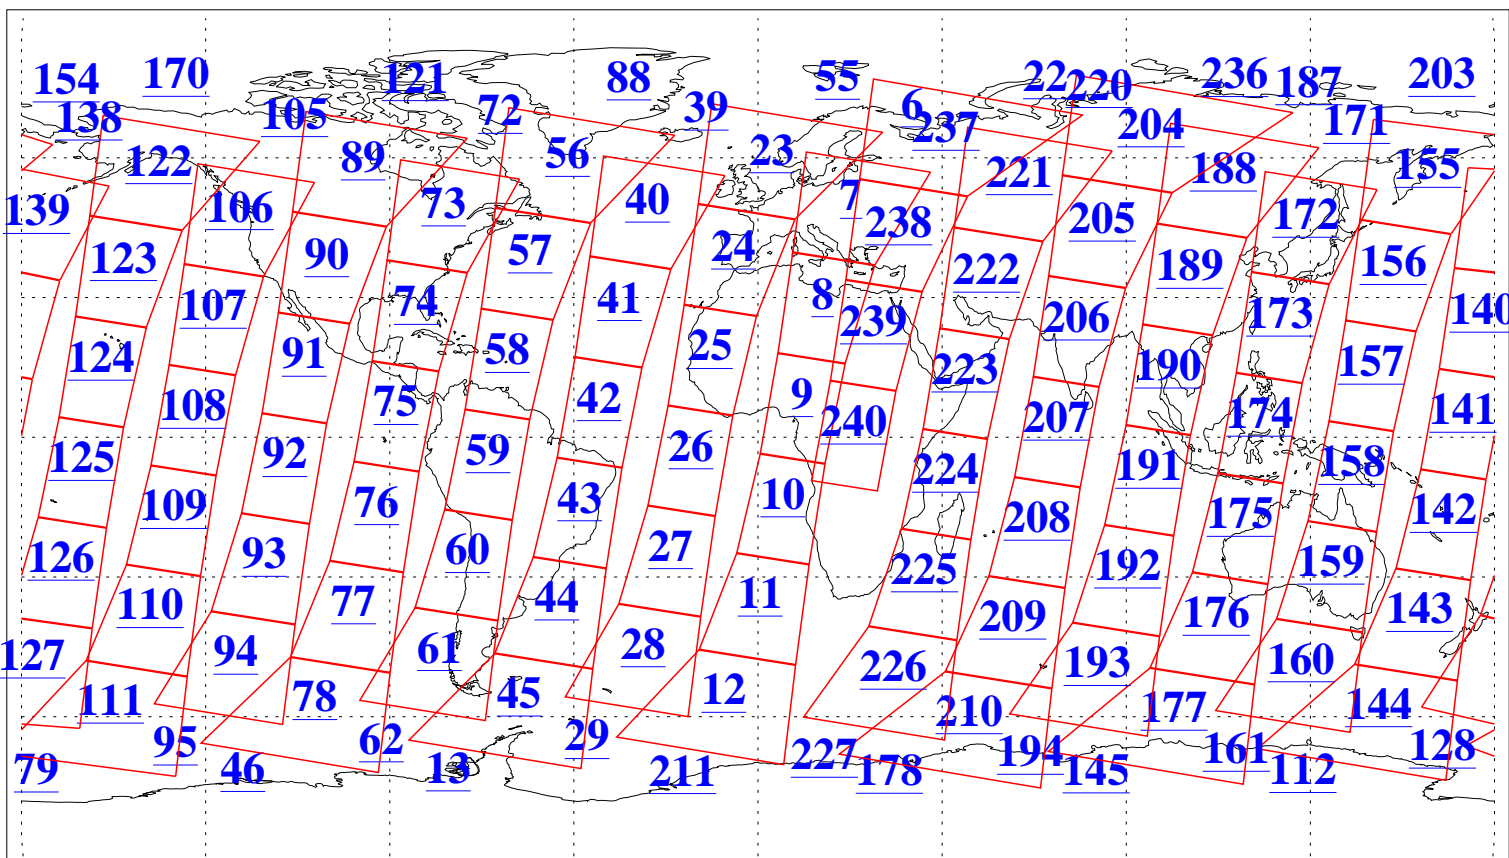

L1B Availability
AMSU Granules: 240
HSB Granules: 0
AIRS Granules: 240

22 Apr 2016
DoY 113
Aqua Day 5102
Granules: 1 to 120

Granules: 121 to 240

Legend: AMSU Available, HSB Available, AIRS Available

L1B Availability
AMSU Granules: 240
HSB Granules: 0
AIRS Granules: 240

22 Apr 2016
DoY 113
Aqua Day 5102

Ascending Granules

Descending Granules

Legend: AMSU Available, HSB Available, AIRS Available

L1B Availability
 AMSU Granules: 240
 HSB Granules: 0
 AIRS Granules: 240

22 Apr 2016
 DoY 113
 Aqua Day 5102

Northern Hemisphere Granules

Southern Hemisphere Granules

Legend: AMSU Available, HSB Available, AIRS Available