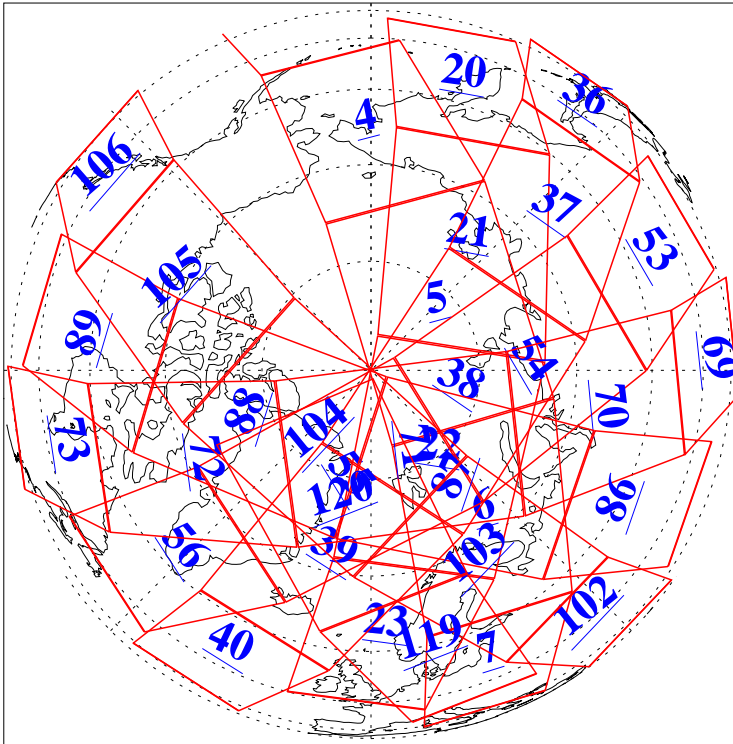

L1B Availability
AMSU Granules: 240
HSB Granules: 0
AIRS Granules: 240

22 Apr 2016
DoY 113
Aqua Day 5102
Granules: 1 to 120

Granules: 121 to 240

Legend: AMSU Available, HSB Available, AIRS Available

L1B Availability
AMSU Granules: 240
HSB Granules: 0
AIRS Granules: 240

22 Apr 2016
DoY 113
Aqua Day 5102

Ascending Granules

Descending Granules

Legend: AMSU Available, HSB Available, AIRS Available

L1B Availability
 AMSU Granules: 240
 HSB Granules: 0
 AIRS Granules: 240

22 Apr 2016
 DoY 113
 Aqua Day 5102

Northern Hemisphere Granules

Southern Hemisphere Granules

Legend: AMSU Available, HSB Available, AIRS Available