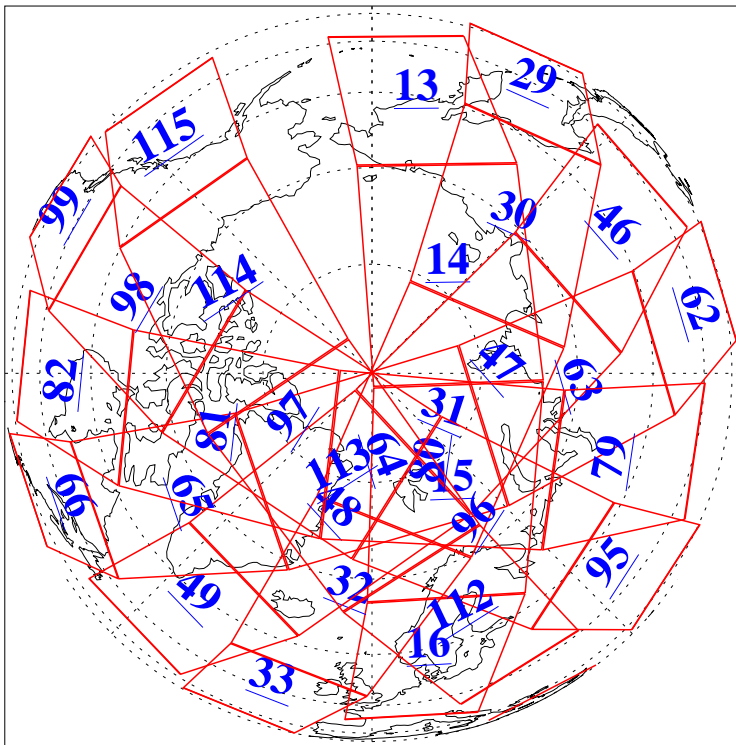

L1B Availability  
AMSU Granules: 240  
HSB Granules: 0  
AIRS Granules: 240

21 Apr 2016  
DoY 112  
Aqua Day 5101  
Granules: 1 to 120

Granules: 121 to 240

Legend: AMSU Available, HSB Available, AIRS Available

L1B Availability  
AMSU Granules: 240  
HSB Granules: 0  
AIRS Granules: 240

21 Apr 2016  
DoY 112  
Aqua Day 5101  
Ascending Granules

Descending Granules

Legend: AMSU Available, HSB Available, AIRS Available

L1B Availability  
AMSU Granules: 240  
HSB Granules: 0  
AIRS Granules: 240

21 Apr 2016  
DoY 112  
Aqua Day 5101

### Northern Hemisphere Granules