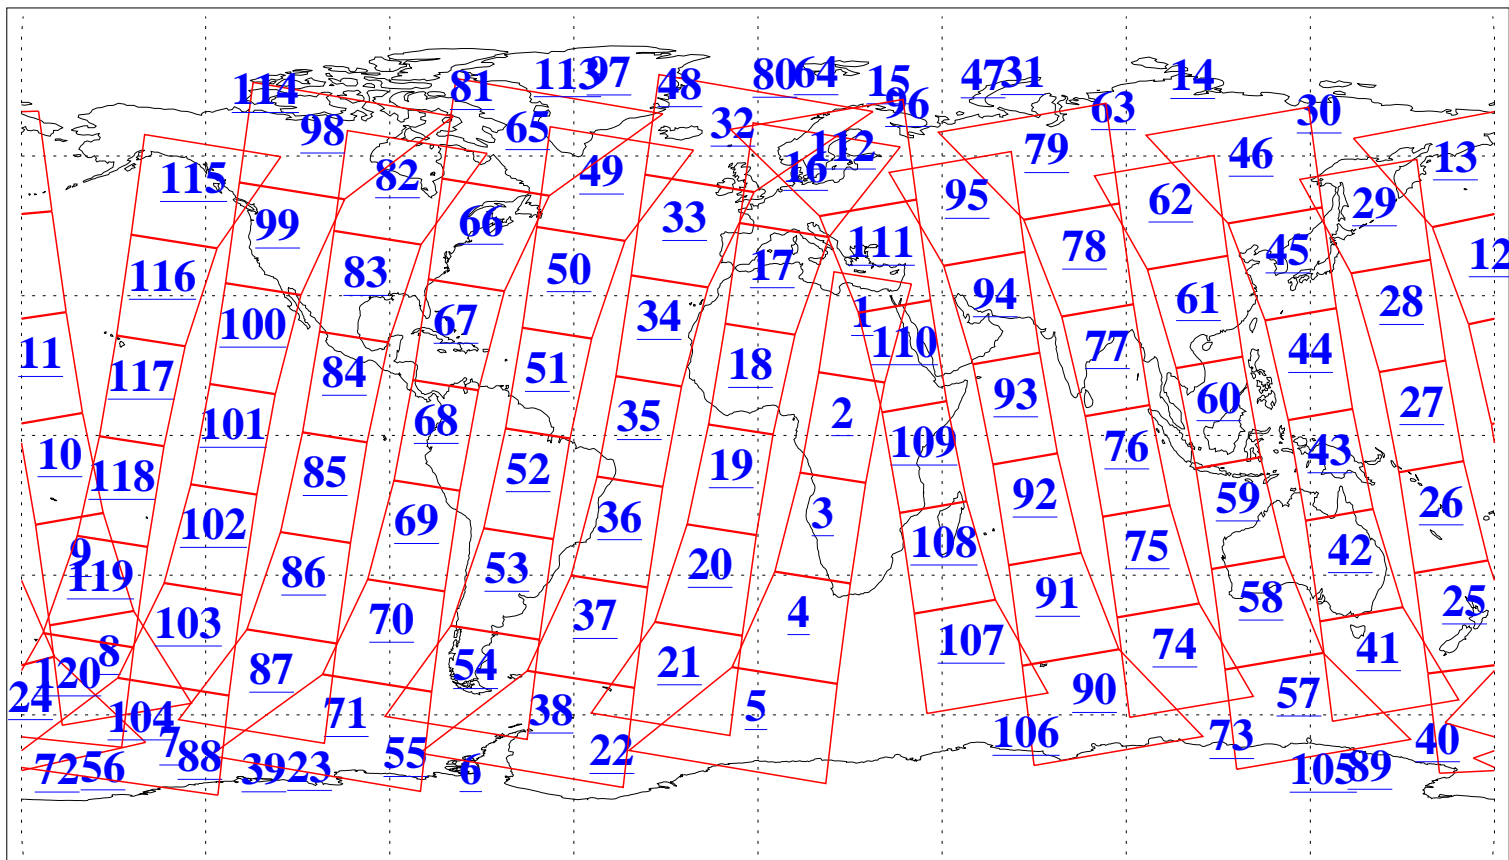

L1B Availability  
AMSU Granules: 240  
HSB Granules: 0  
AIRS Granules: 240

21 Apr 2016  
DoY 112  
Aqua Day 5101  
Granules: 1 to 120

Granules: 121 to 240

Legend: AMSU Available, HSB Available, AIRS Available

L1B Availability  
AMSU Granules: 240  
HSB Granules: 0  
AIRS Granules: 240

21 Apr 2016  
DoY 112  
Aqua Day 5101  
Ascending Granules

Descending Granules

Legend: AMSU Available, HSB Available, AIRS Available

### Northern Hemisphere Granules