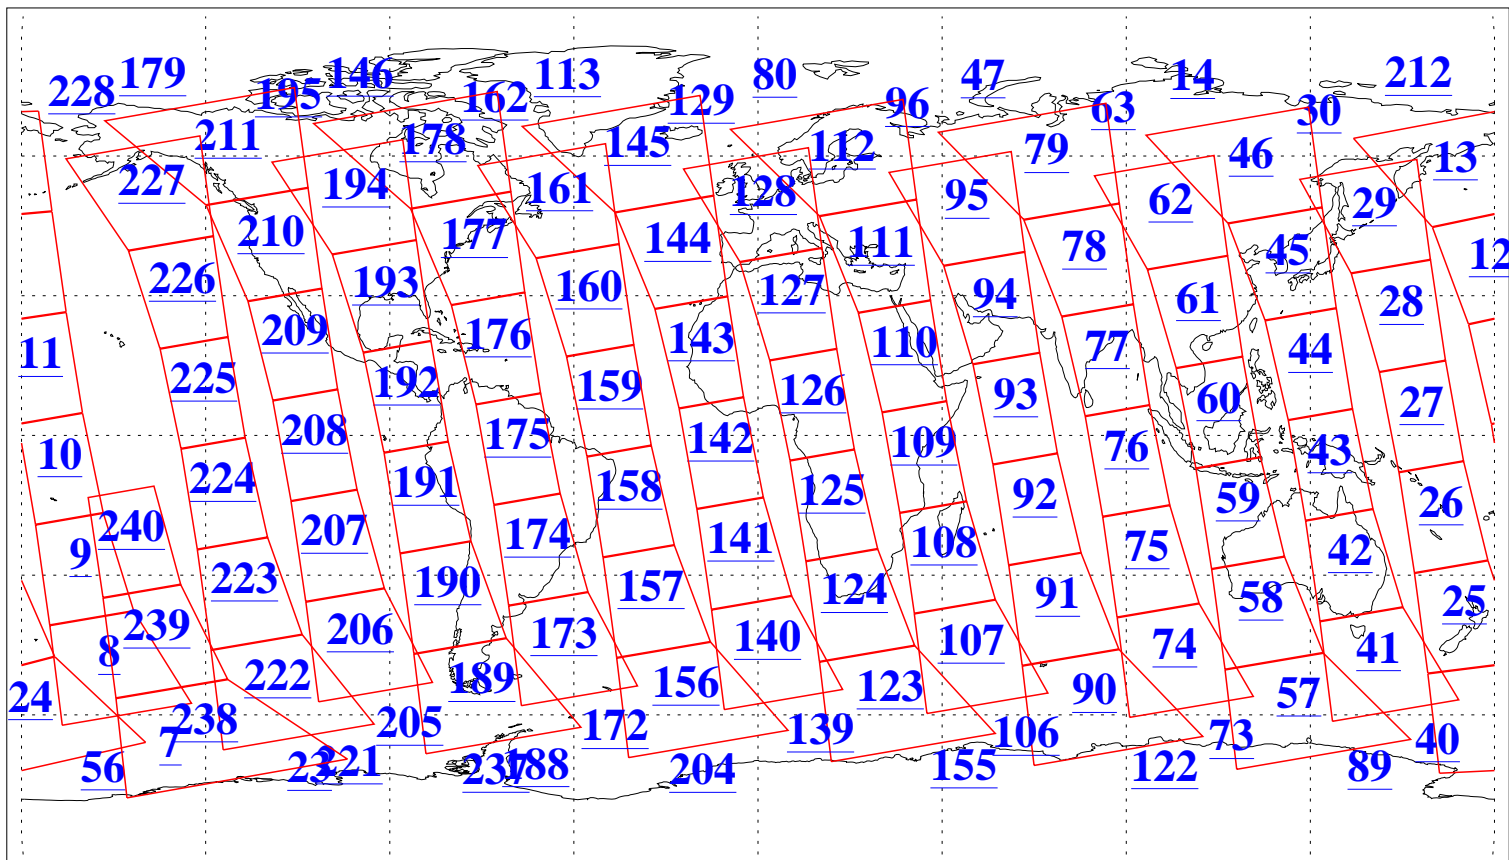

L1B Availability  
AMSU Granules: 240  
HSB Granules: 0  
AIRS Granules: 240

21 Apr 2016  
DoY 112  
Aqua Day 5101  
Granules: 1 to 120

Granules: 121 to 240

Legend: AMSU Available, HSB Available, AIRS Available

L1B Availability  
AMSU Granules: 240  
HSB Granules: 0  
AIRS Granules: 240

21 Apr 2016  
DoY 112  
Aqua Day 5101  
Ascending Granules

Descending Granules

Legend: AMSU Available, HSB Available, AIRS Available