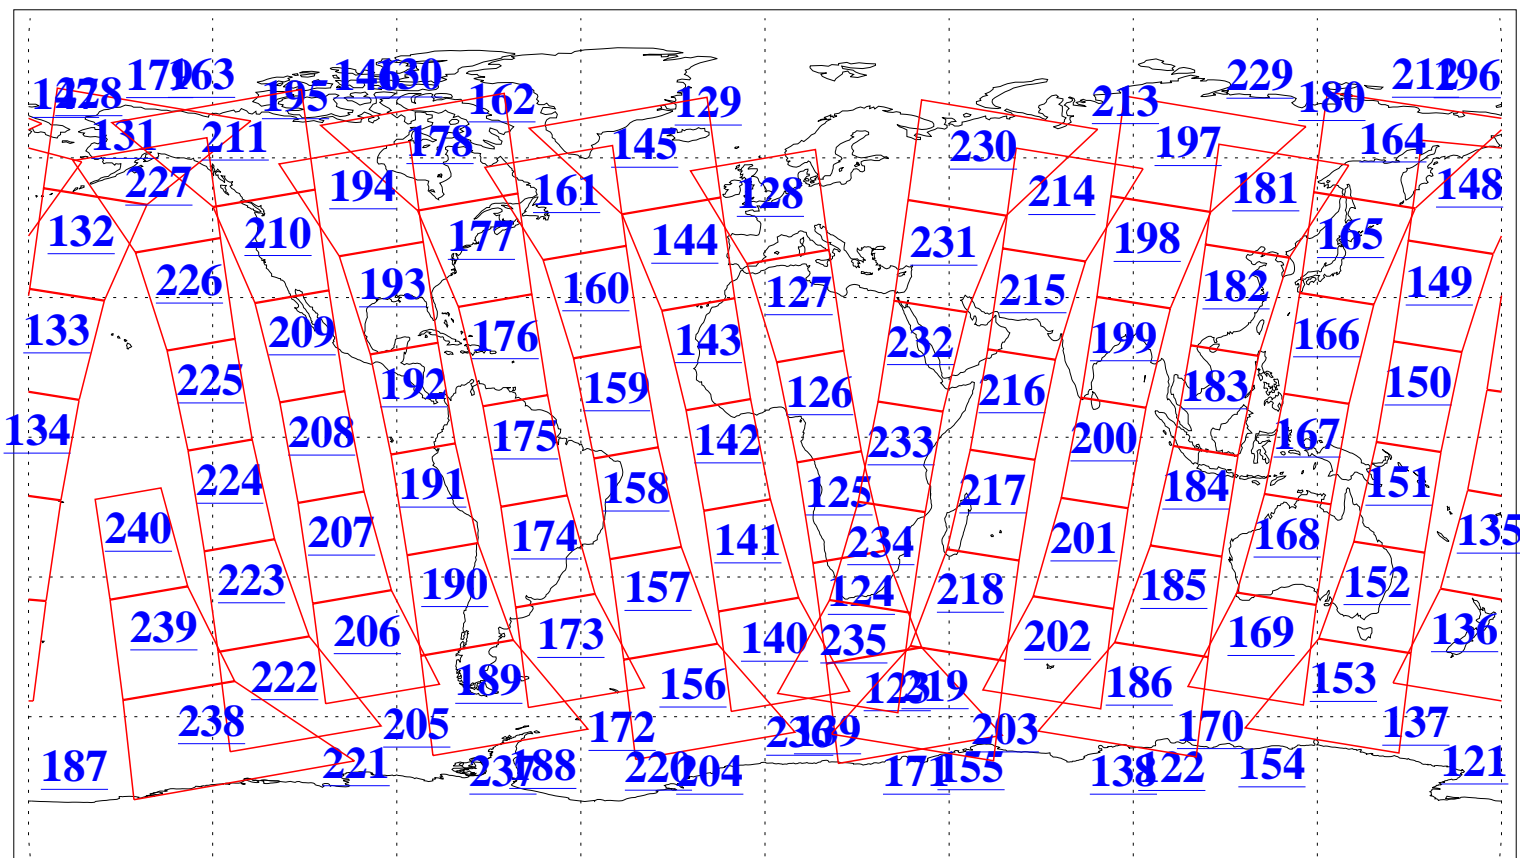

L1B Availability  
AMSU Granules: 240  
HSB Granules: 0  
AIRS Granules: 240

21 Apr 2016  
DoY 112  
Aqua Day 5101  
Granules: 1 to 120

Granules: 121 to 240

Legend: AMSU Available, HSB Available, AIRS Available

L1B Availability  
AMSU Granules: 240  
HSB Granules: 0  
AIRS Granules: 240

21 Apr 2016  
DoY 112  
Aqua Day 5101  
Ascending Granules

Descending Granules

Legend: AMSU Available, HSB Available, AIRS Available