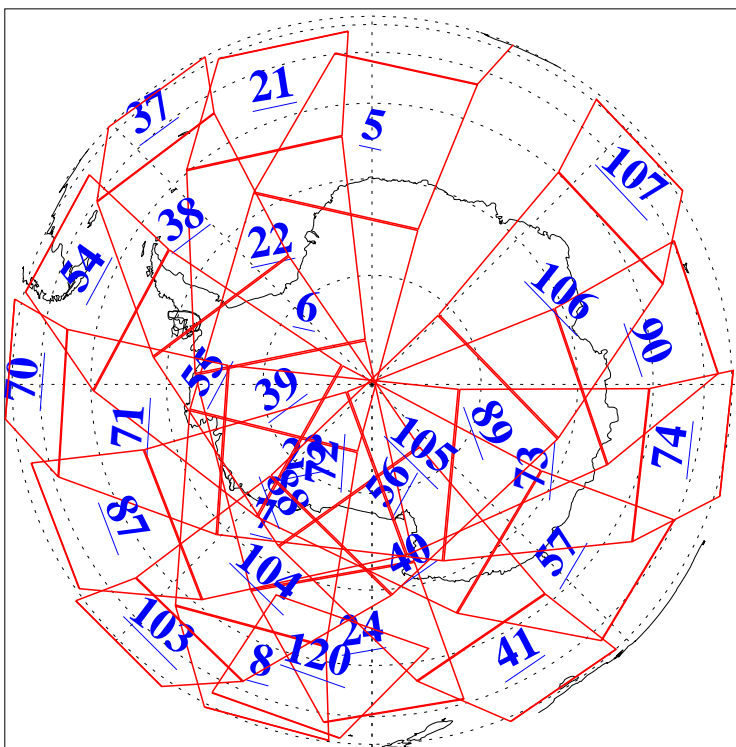

Legend: AMSU Available, HSB Available, AIRS Available