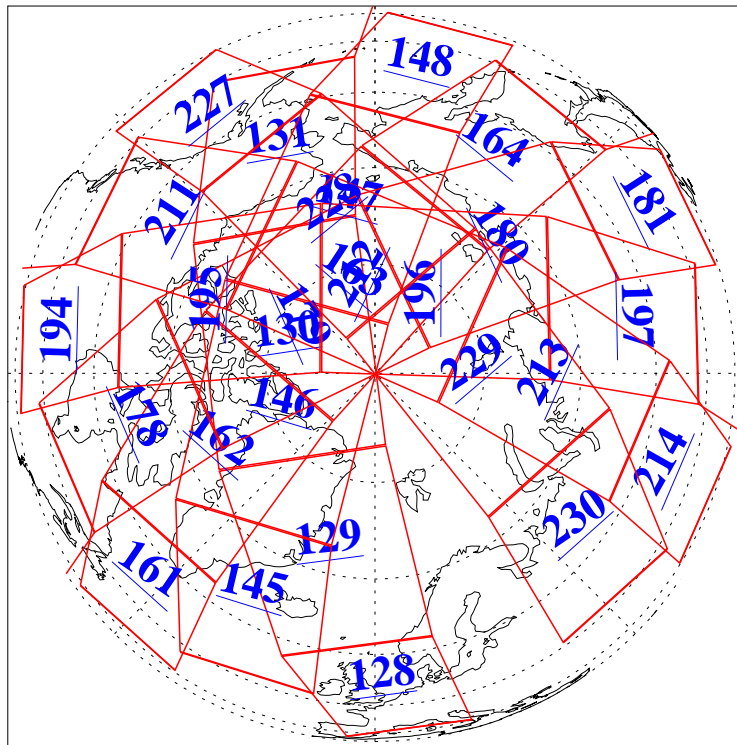

L1B Availability  
AMSU Granules: 240  
HSB Granules: 0  
AIRS Granules: 240

21 Apr 2016  
DoY 112  
Aqua Day 5101  
Granules: 1 to 120

Granules: 121 to 240

Legend: AMSU Available, HSB Available, AIRS Available

L1B Availability  
AMSU Granules: 240  
HSB Granules: 0  
AIRS Granules: 240

21 Apr 2016  
DoY 112  
Aqua Day 5101  
Ascending Granules

Descending Granules

Legend: AMSU Available, HSB Available, AIRS Available

### Northern Hemisphere Granules