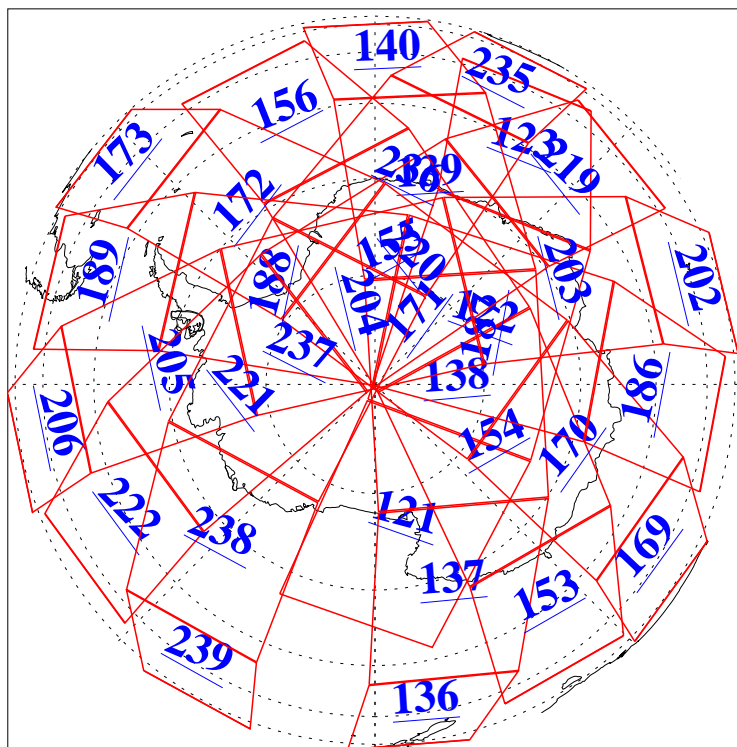

Legend: AMSU Available, HSB Available, AIRS Available