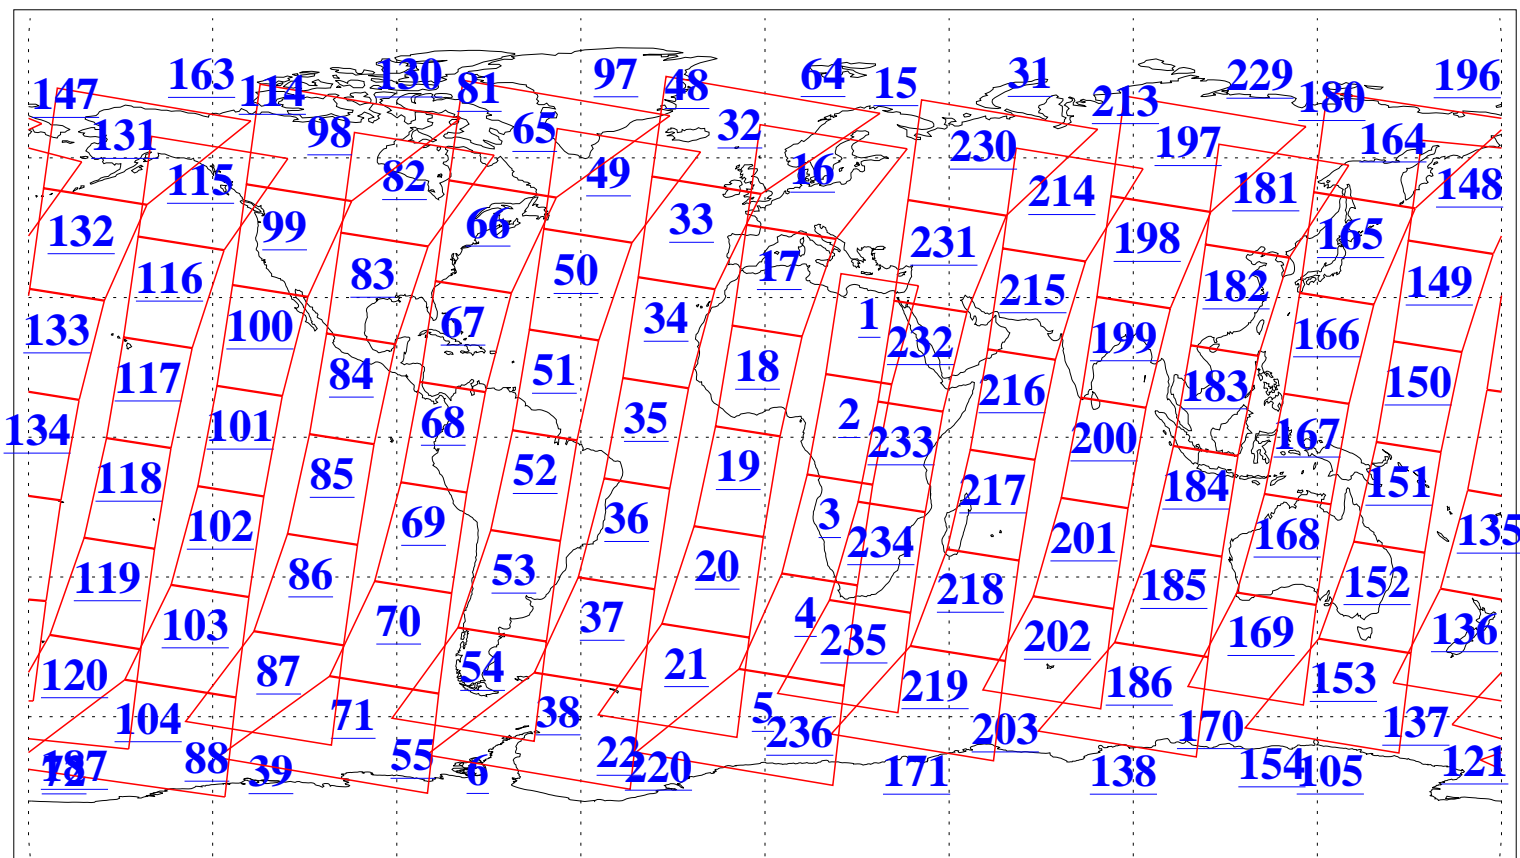

L1B Availability  
AMSU Granules: 240  
HSB Granules: 0  
AIRS Granules: 240

21 Apr 2016  
DoY 112  
Aqua Day 5101  
Granules: 1 to 120

Granules: 121 to 240

Legend: AMSU Available, HSB Available, AIRS Available

L1B Availability  
AMSU Granules: 240  
HSB Granules: 0  
AIRS Granules: 240

21 Apr 2016  
DoY 112  
Aqua Day 5101  
Ascending Granules

Descending Granules

Legend: AMSU Available, HSB Available, AIRS Available