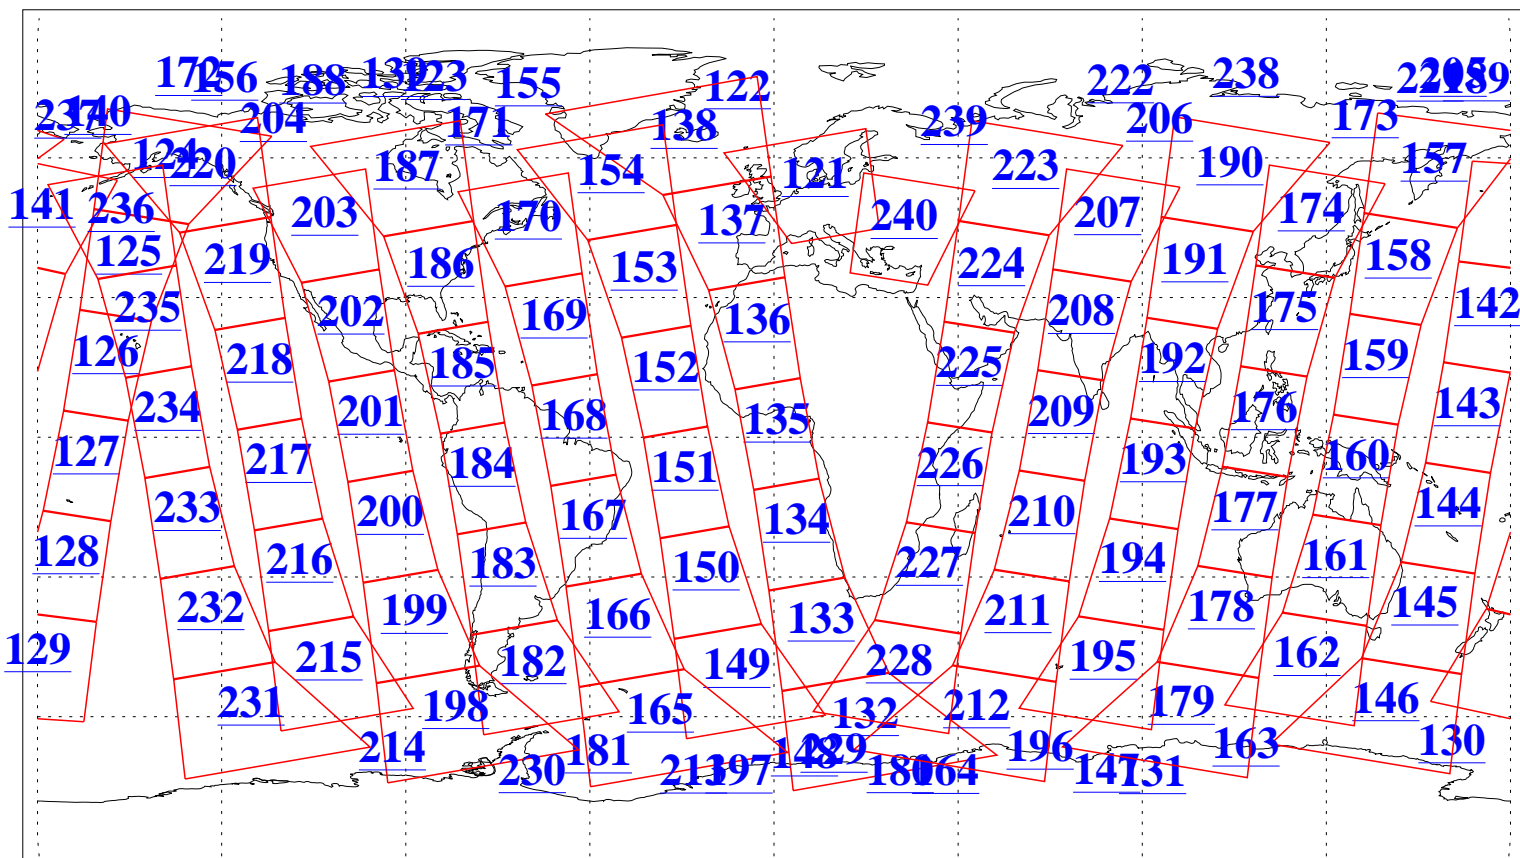

L1B Availability  
AMSU Granules: 240  
HSB Granules: 0  
AIRS Granules: 240

20 Apr 2016  
DoY 111  
Aqua Day 5100  
Granules: 1 to 120

Granules: 121 to 240

Legend: AMSU Available, HSB Available, AIRS Available

L1B Availability  
AMSU Granules: 240  
HSB Granules: 0  
AIRS Granules: 240

20 Apr 2016  
DoY 111  
Aqua Day 5100

Ascending Granules

Descending Granules

Legend: AMSU Available, HSB Available, AIRS Available