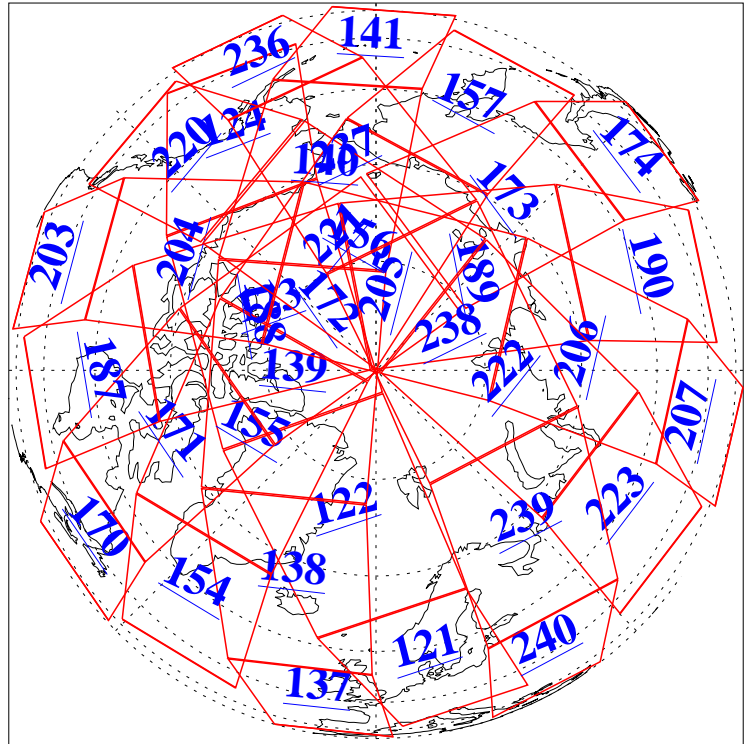

L1B Availability  
AMSU Granules: 240  
HSB Granules: 0  
AIRS Granules: 240

20 Apr 2016  
DoY 111  
Aqua Day 5100  
Granules: 1 to 120

Granules: 121 to 240

Legend: AMSU Available, HSB Available, AIRS Available

L1B Availability  
AMSU Granules: 240  
HSB Granules: 0  
AIRS Granules: 240

20 Apr 2016  
DoY 111  
Aqua Day 5100

Ascending Granules

Descending Granules

Legend: AMSU Available, HSB Available, AIRS Available

### Northern Hemisphere Granules