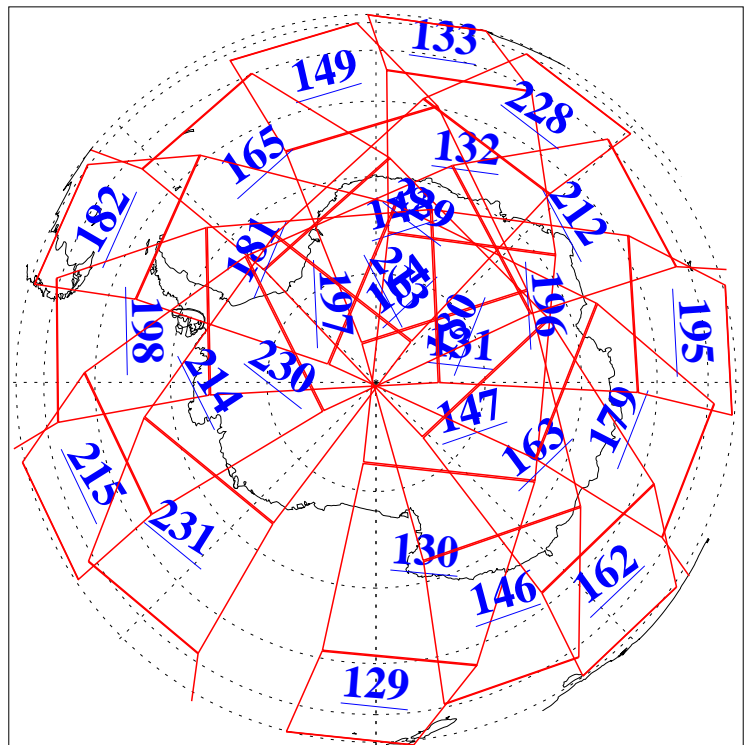

Legend: AMSU Available, HSB Available, AIRS Available