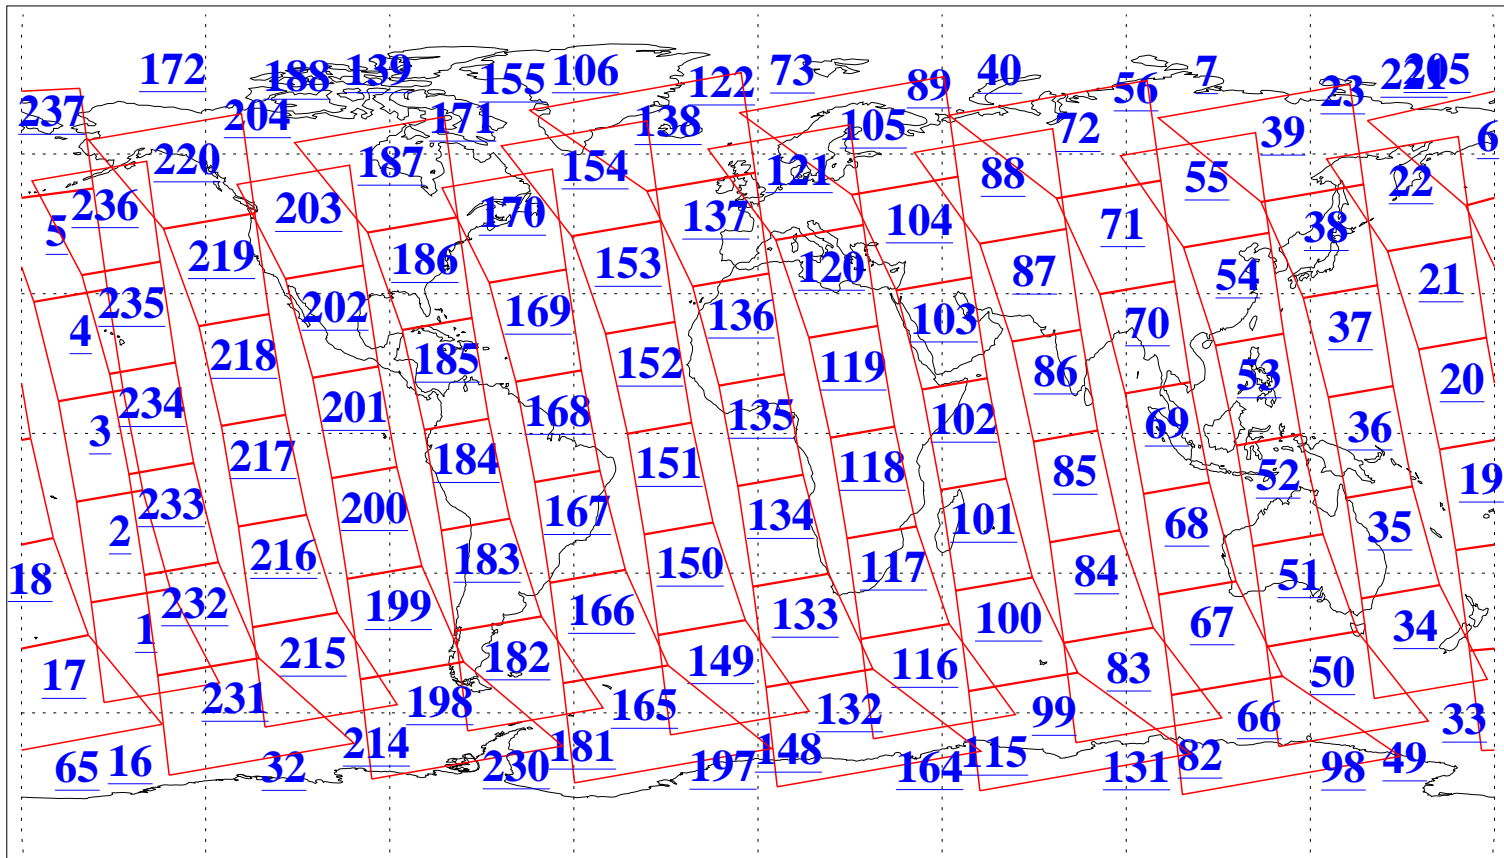

L1B Availability  
AMSU Granules: 240  
HSB Granules: 0  
AIRS Granules: 240

20 Apr 2016  
DoY 111  
Aqua Day 5100  
Granules: 1 to 120

Granules: 121 to 240

Legend: AMSU Available, HSB Available, AIRS Available

L1B Availability  
AMSU Granules: 240  
HSB Granules: 0  
AIRS Granules: 240

20 Apr 2016  
DoY 111  
Aqua Day 5100

Ascending Granules

Descending Granules

Legend: AMSU Available, HSB Available, AIRS Available