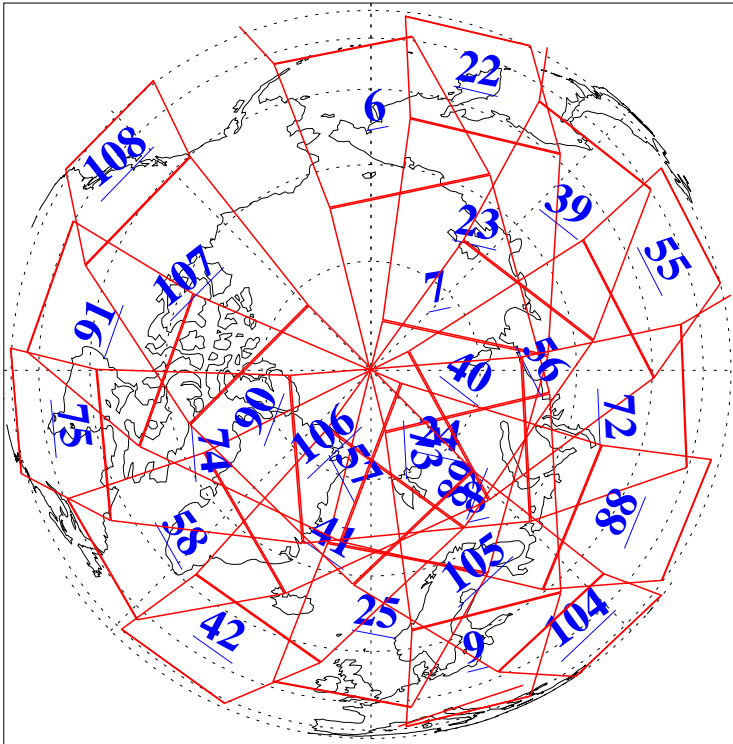

L1B Availability  
AMSU Granules: 240  
HSB Granules: 0  
AIRS Granules: 240

20 Apr 2016  
DoY 111  
Aqua Day 5100  
Granules: 1 to 120

Granules: 121 to 240

Legend: AMSU Available, HSB Available, AIRS Available

L1B Availability  
AMSU Granules: 240  
HSB Granules: 0  
AIRS Granules: 240

20 Apr 2016  
DoY 111  
Aqua Day 5100

Ascending Granules

Descending Granules

Legend: AMSU Available, HSB Available, AIRS Available

L1B Availability  
AMSU Granules: 240  
HSB Granules: 0  
AIRS Granules: 240

20 Apr 2016  
DoY 111  
Aqua Day 5100

### Northern Hemisphere Granules