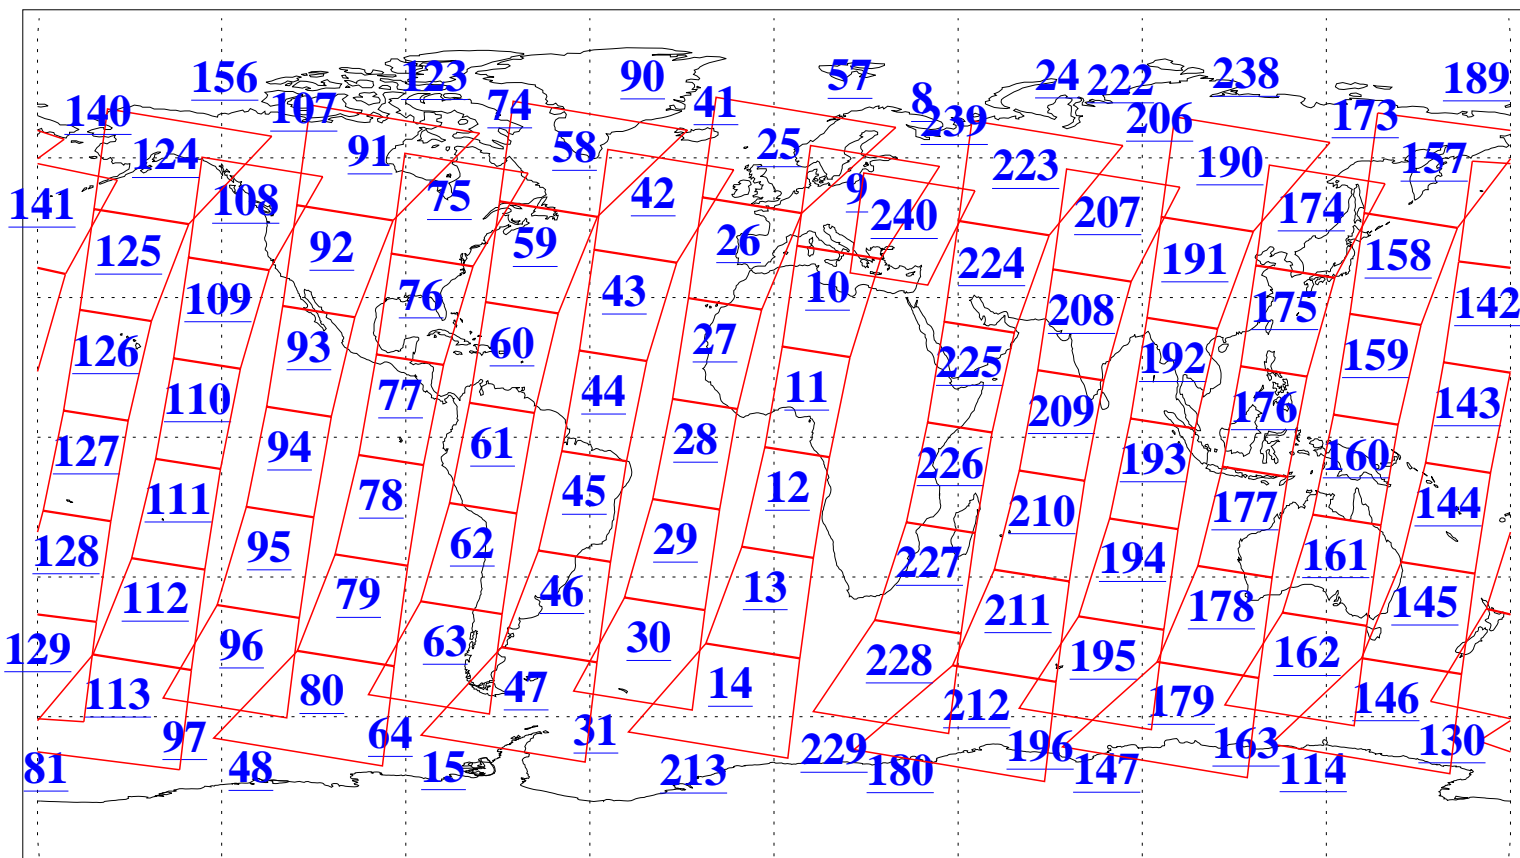

L1B Availability  
AMSU Granules: 240  
HSB Granules: 0  
AIRS Granules: 240

20 Apr 2016  
DoY 111  
Aqua Day 5100  
Granules: 1 to 120

Granules: 121 to 240

Legend: AMSU Available, HSB Available, AIRS Available

L1B Availability  
AMSU Granules: 240  
HSB Granules: 0  
AIRS Granules: 240

20 Apr 2016  
DoY 111  
Aqua Day 5100

Ascending Granules

Descending Granules

Legend: AMSU Available, HSB Available, AIRS Available