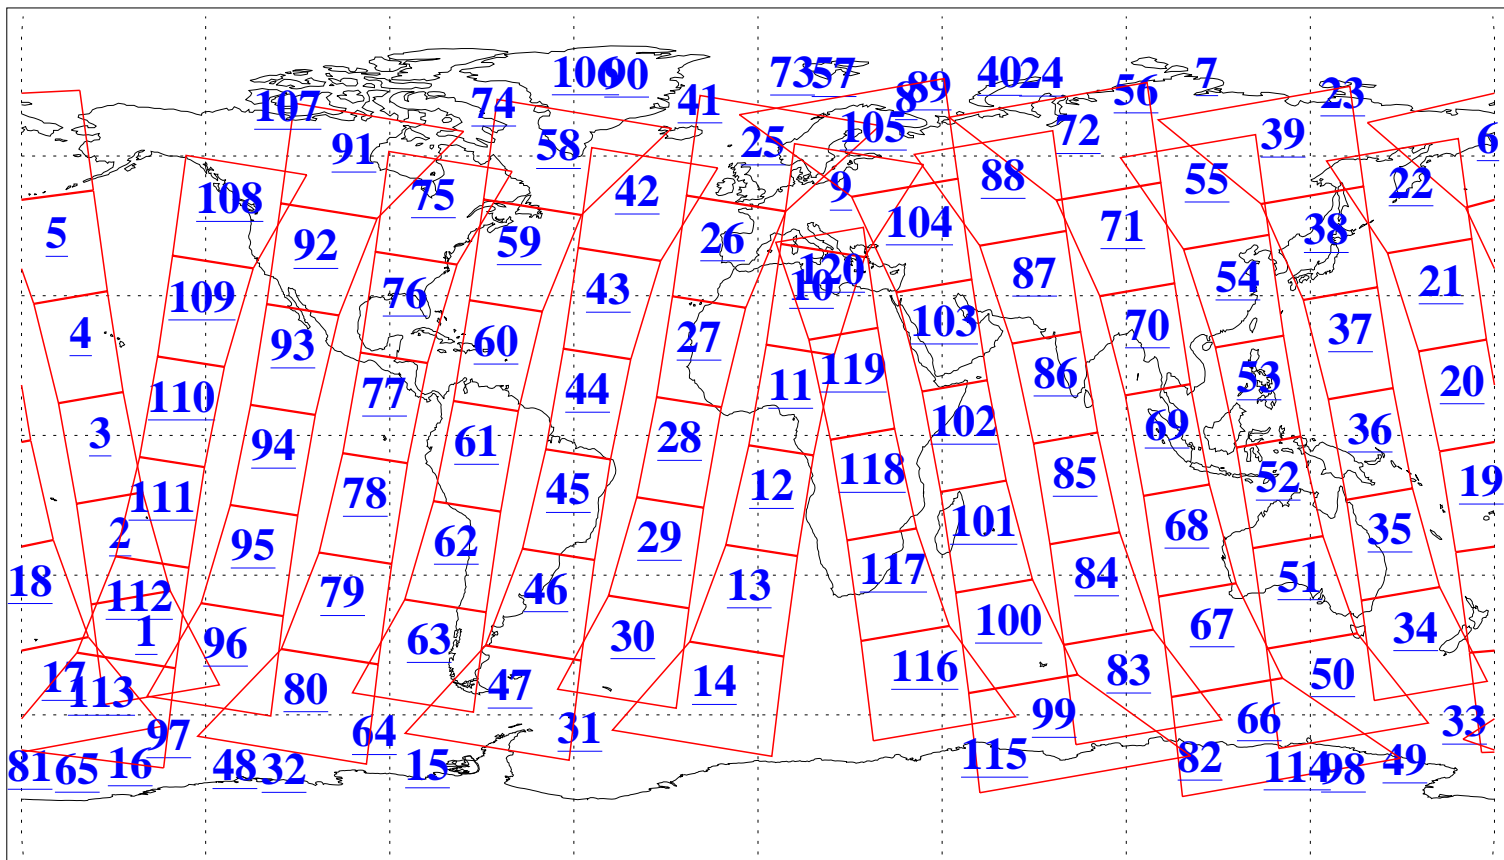

L1B Availability  
AMSU Granules: 240  
HSB Granules: 0  
AIRS Granules: 240

20 Apr 2016  
DoY 111  
Aqua Day 5100  
Granules: 1 to 120

Granules: 121 to 240

Legend: AMSU Available, HSB Available, AIRS Available

L1B Availability  
AMSU Granules: 240  
HSB Granules: 0  
AIRS Granules: 240

20 Apr 2016  
DoY 111  
Aqua Day 5100

Ascending Granules

Descending Granules

Legend: AMSU Available, HSB Available, AIRS Available