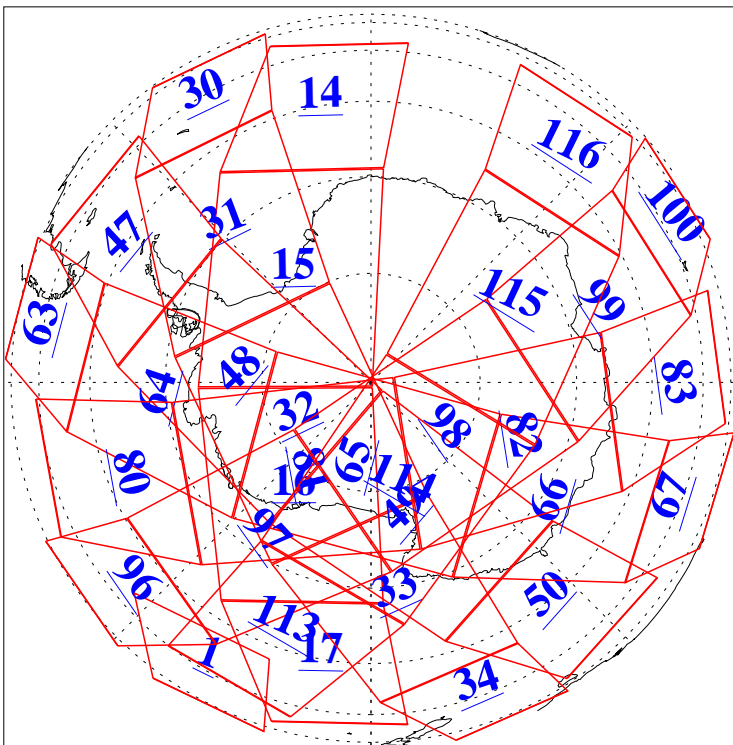

Legend: AMSU Available, HSB Available, AIRS Available