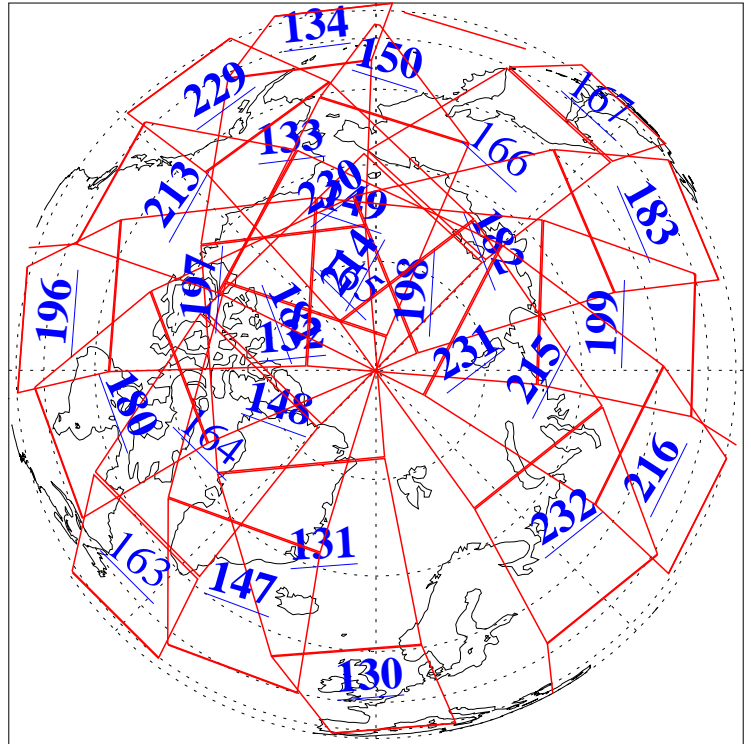

L1B Availability
AMSU Granules: 240
HSB Granules: 0
AIRS Granules: 218

19 Apr 2016
DoY 110
Aqua Day 5099
Granules: 1 to 120

Granules: 121 to 240

Legend: AMSU Available, HSB Available, AIRS Available

L1B Availability
AMSU Granules: 240
HSB Granules: 0
AIRS Granules: 218

19 Apr 2016
DoY 110
Aqua Day 5099
Ascending Granules

Descending Granules

Legend: AMSU Available, HSB Available, AIRS Available

L1B Availability
 AMSU Granules: 240
 HSB Granules: 0
 AIRS Granules: 218

19 Apr 2016
 DoY 110
 Aqua Day 5099

Northern Hemisphere Granules

Southern Hemisphere Granules

Legend: AMSU Available, HSB Available, AIRS Available