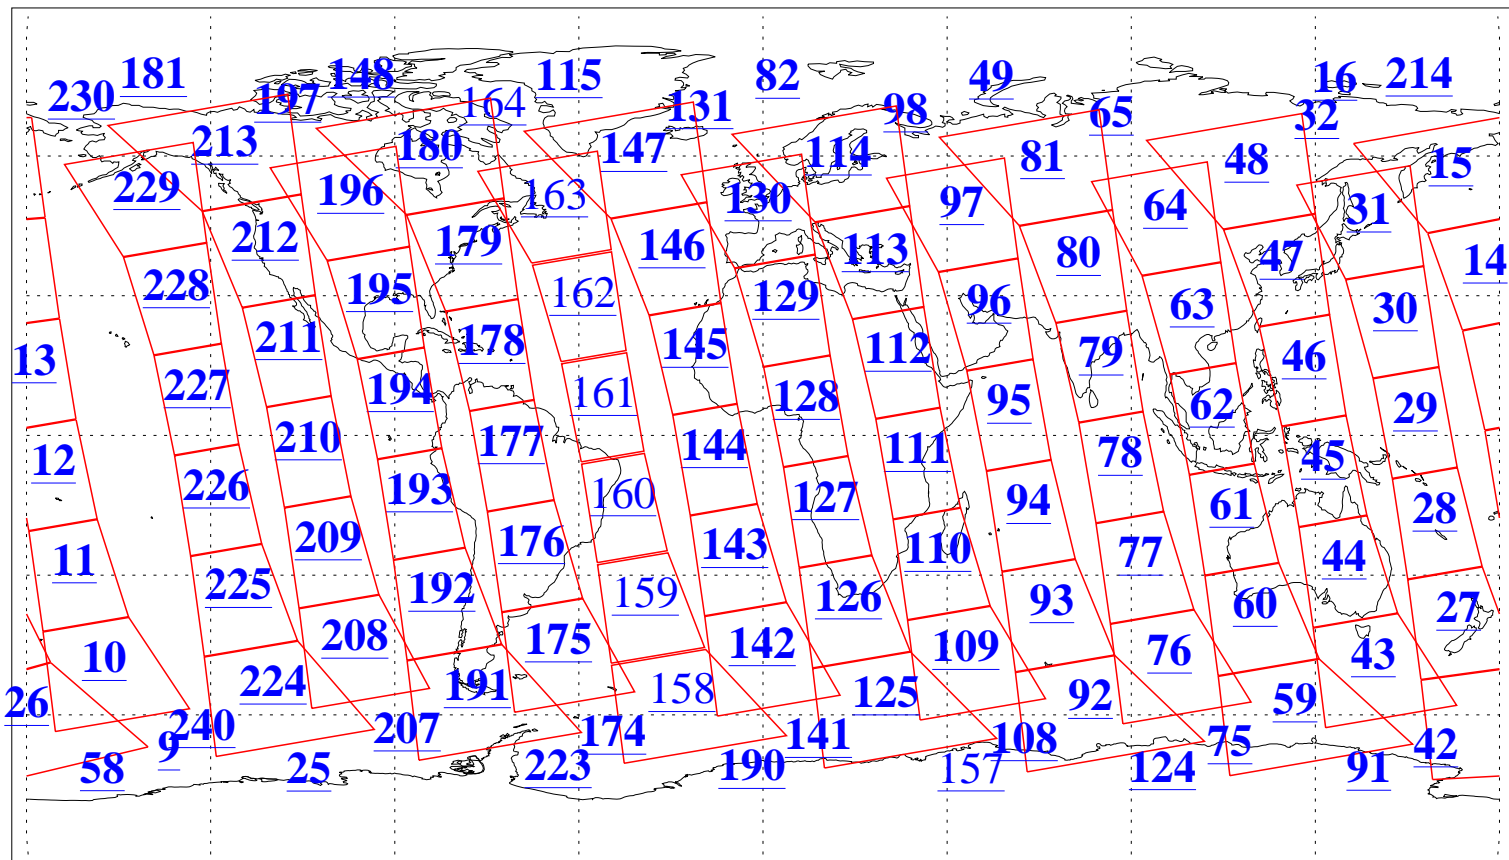

L1B Availability
AMSU Granules: 240
HSB Granules: 0
AIRS Granules: 218

19 Apr 2016
DoY 110
Aqua Day 5099
Granules: 1 to 120

Granules: 121 to 240

Legend: AMSU Available, HSB Available, AIRS Available

L1B Availability
AMSU Granules: 240
HSB Granules: 0
AIRS Granules: 218

19 Apr 2016
DoY 110
Aqua Day 5099
Ascending Granules

Descending Granules

Legend: AMSU Available, HSB Available, AIRS Available

L1B Availability
 AMSU Granules: 240
 HSB Granules: 0
 AIRS Granules: 218

19 Apr 2016
 DoY 110
 Aqua Day 5099

Northern Hemisphere Granules

Southern Hemisphere Granules

Legend: AMSU Available, HSB Available, AIRS Available