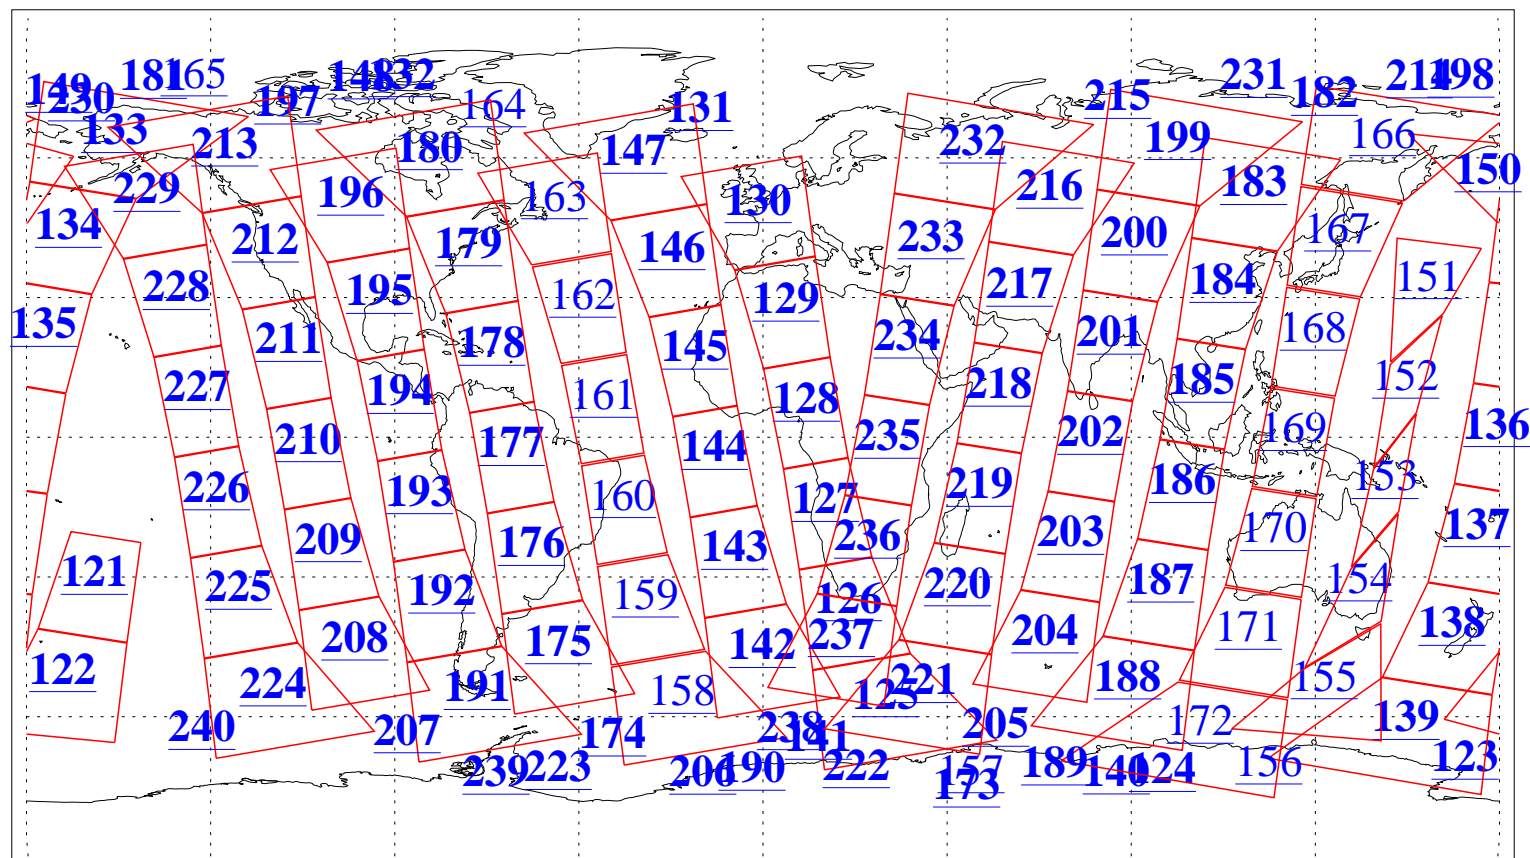

L1B Availability
AMSU Granules: 240
HSB Granules: 0
AIRS Granules: 218

19 Apr 2016
DoY 110
Aqua Day 5099
Granules: 1 to 120

Granules: 121 to 240

Legend: AMSU Available, HSB Available, AIRS Available

L1B Availability
AMSU Granules: 240
HSB Granules: 0
AIRS Granules: 218

19 Apr 2016
DoY 110
Aqua Day 5099
Ascending Granules

Descending Granules

Legend: AMSU Available, HSB Available, AIRS Available

L1B Availability
 AMSU Granules: 240
 HSB Granules: 0
 AIRS Granules: 218

19 Apr 2016
 DoY 110
 Aqua Day 5099

Northern Hemisphere Granules

Southern Hemisphere Granules

Legend: AMSU Available, HSB Available, AIRS Available