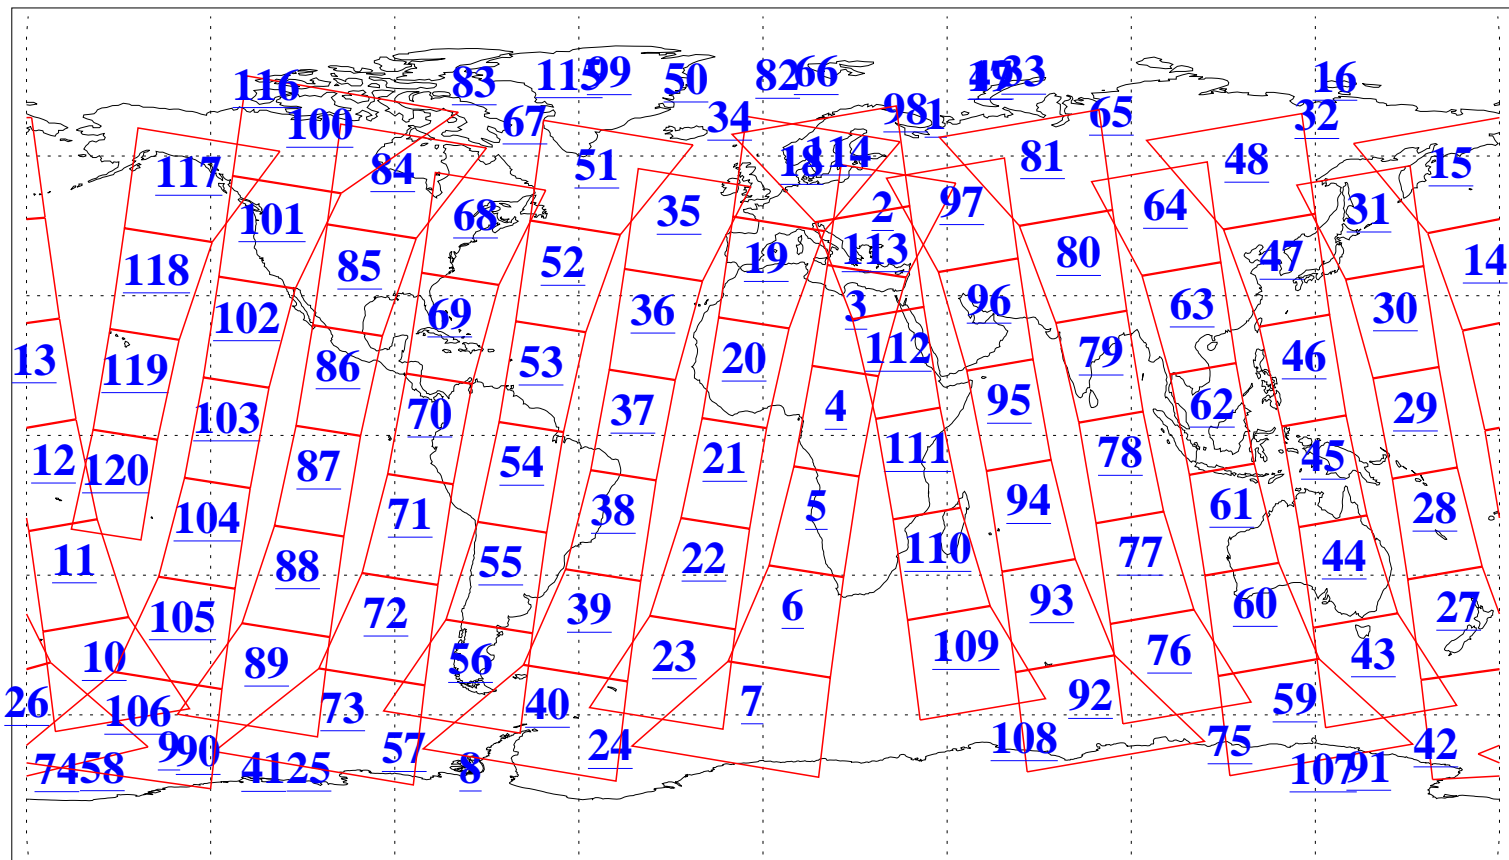

L1B Availability
AMSU Granules: 240
HSB Granules: 0
AIRS Granules: 218

19 Apr 2016
DoY 110
Aqua Day 5099
Granules: 1 to 120

Granules: 121 to 240

Legend: AMSU Available, HSB Available, AIRS Available

L1B Availability
AMSU Granules: 240
HSB Granules: 0
AIRS Granules: 218

19 Apr 2016
DoY 110
Aqua Day 5099
Ascending Granules

Descending Granules

Legend: AMSU Available, HSB Available, AIRS Available

L1B Availability
 AMSU Granules: 240
 HSB Granules: 0
 AIRS Granules: 218

19 Apr 2016
 DoY 110
 Aqua Day 5099

Northern Hemisphere Granules

Southern Hemisphere Granules

Legend: AMSU Available, HSB Available, AIRS Available