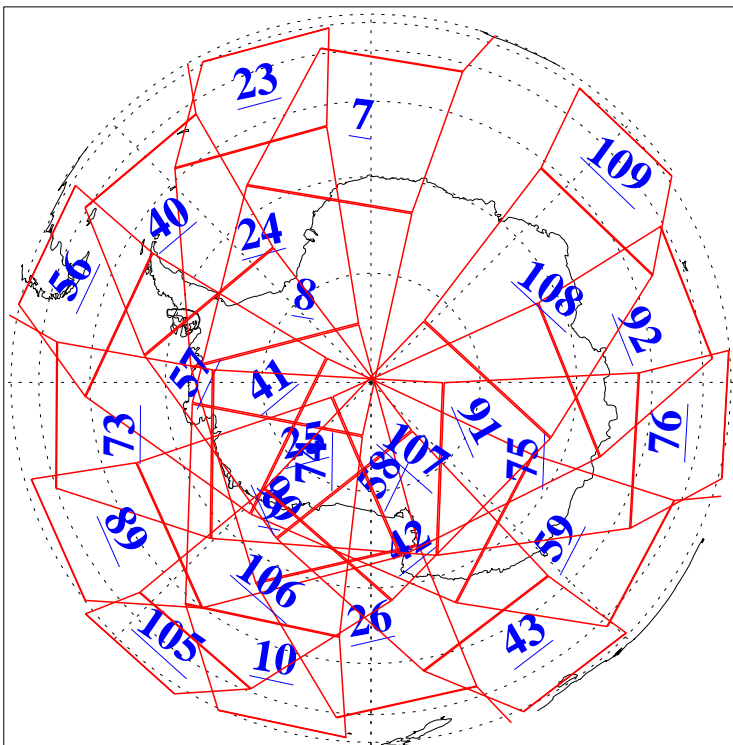

L1B Availability
AMSU Granules: 240
HSB Granules: 0
AIRS Granules: 218

19 Apr 2016
DoY 110
Aqua Day 5099
Granules: 1 to 120

Granules: 121 to 240

Legend: AMSU Available, HSB Available, AIRS Available

L1B Availability
AMSU Granules: 240
HSB Granules: 0
AIRS Granules: 218

19 Apr 2016
DoY 110
Aqua Day 5099
Ascending Granules

Descending Granules

Legend: AMSU Available, HSB Available, AIRS Available

L1B Availability
 AMSU Granules: 240
 HSB Granules: 0
 AIRS Granules: 218

19 Apr 2016
 DoY 110
 Aqua Day 5099

Northern Hemisphere Granules

Southern Hemisphere Granules

Legend: AMSU Available, HSB Available, AIRS Available