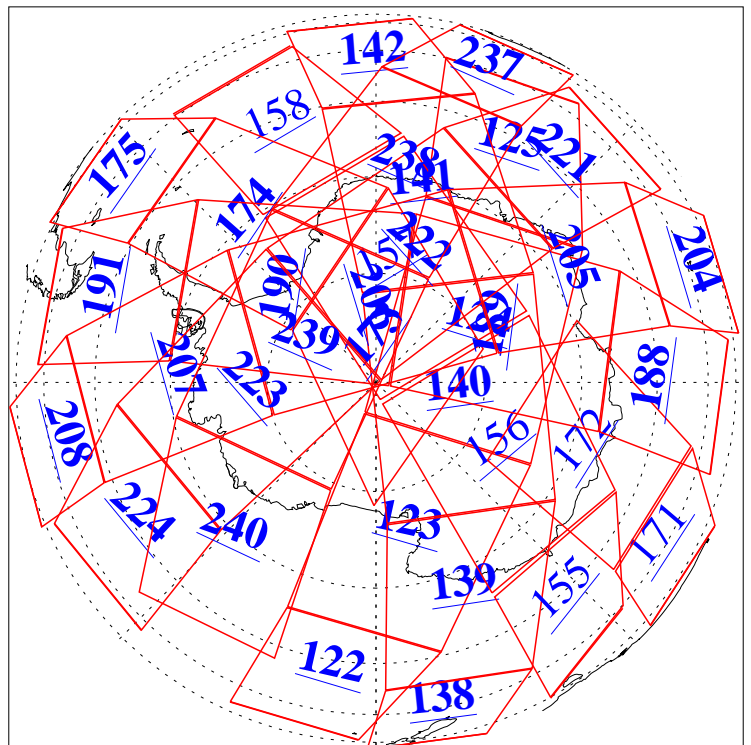

L1B Availability
AMSU Granules: 240
HSB Granules: 0
AIRS Granules: 218

19 Apr 2016
DoY 110
Aqua Day 5099
Granules: 1 to 120

Granules: 121 to 240

Legend: AMSU Available, HSB Available, AIRS Available

L1B Availability
AMSU Granules: 240
HSB Granules: 0
AIRS Granules: 218

19 Apr 2016
DoY 110
Aqua Day 5099
Ascending Granules

Descending Granules

Legend: AMSU Available, HSB Available, AIRS Available

L1B Availability
 AMSU Granules: 240
 HSB Granules: 0
 AIRS Granules: 218

19 Apr 2016
 DoY 110
 Aqua Day 5099

Northern Hemisphere Granules

Southern Hemisphere Granules

Legend: AMSU Available, HSB Available, AIRS Available