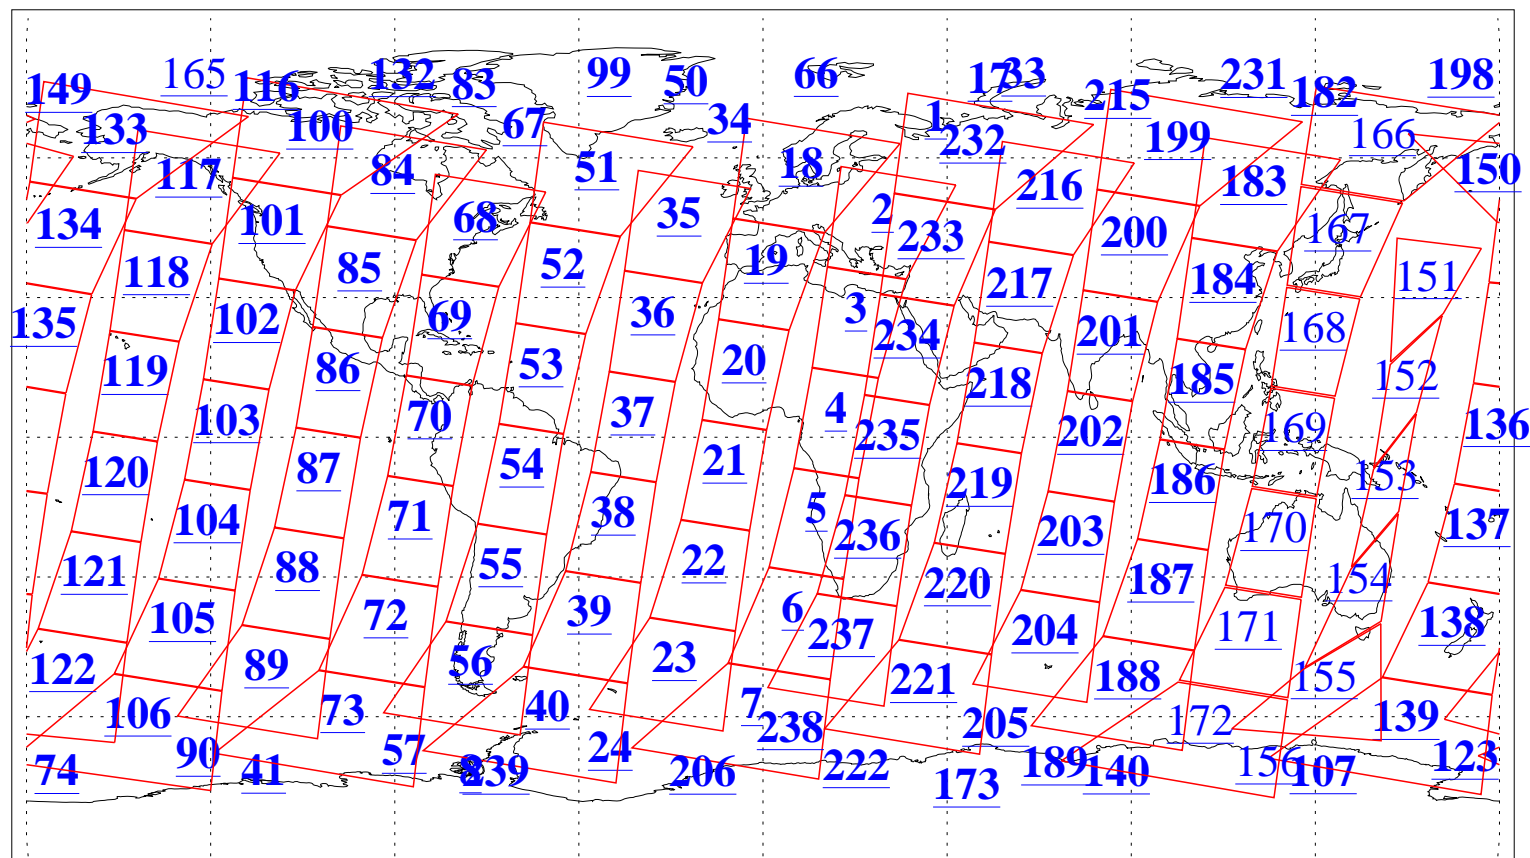

L1B Availability
AMSU Granules: 240
HSB Granules: 0
AIRS Granules: 218

19 Apr 2016
DoY 110
Aqua Day 5099
Granules: 1 to 120

Granules: 121 to 240

Legend: AMSU Available, HSB Available, AIRS Available

L1B Availability
AMSU Granules: 240
HSB Granules: 0
AIRS Granules: 218

19 Apr 2016
DoY 110
Aqua Day 5099
Ascending Granules

Descending Granules

Legend: AMSU Available, HSB Available, AIRS Available

L1B Availability
 AMSU Granules: 240
 HSB Granules: 0
 AIRS Granules: 218

19 Apr 2016
 DoY 110
 Aqua Day 5099

Northern Hemisphere Granules

Southern Hemisphere Granules

Legend: AMSU Available, HSB Available, AIRS Available