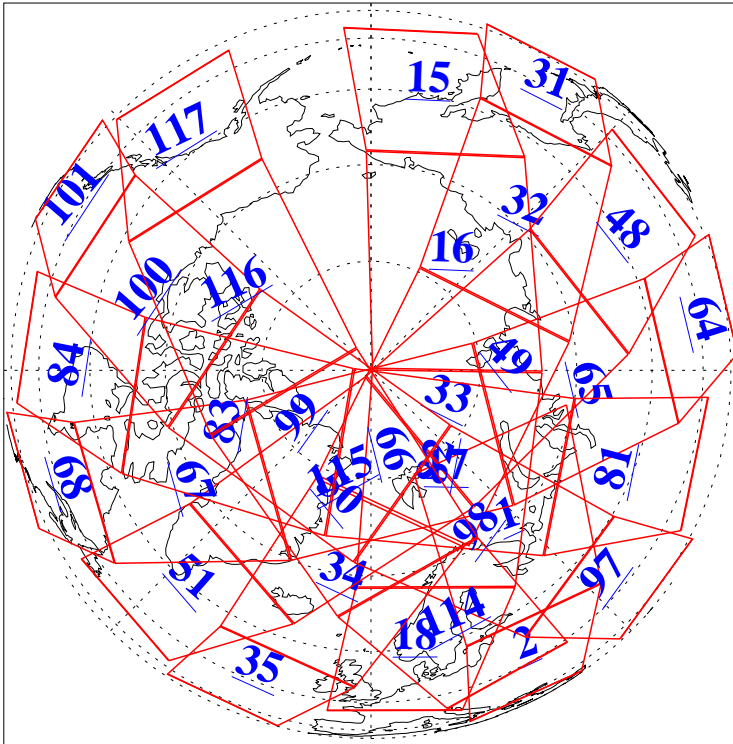

L1B Availability
AMSU Granules: 240
HSB Granules: 0
AIRS Granules: 218

19 Apr 2016
DoY 110
Aqua Day 5099
Granules: 1 to 120

Granules: 121 to 240

Legend: AMSU Available, HSB Available, AIRS Available

L1B Availability
AMSU Granules: 240
HSB Granules: 0
AIRS Granules: 218

19 Apr 2016
DoY 110
Aqua Day 5099
Ascending Granules

Descending Granules

Legend: AMSU Available, HSB Available, AIRS Available

L1B Availability
 AMSU Granules: 240
 HSB Granules: 0
 AIRS Granules: 218

19 Apr 2016
 DoY 110
 Aqua Day 5099

Northern Hemisphere Granules

Southern Hemisphere Granules

Legend: AMSU Available, HSB Available, AIRS Available