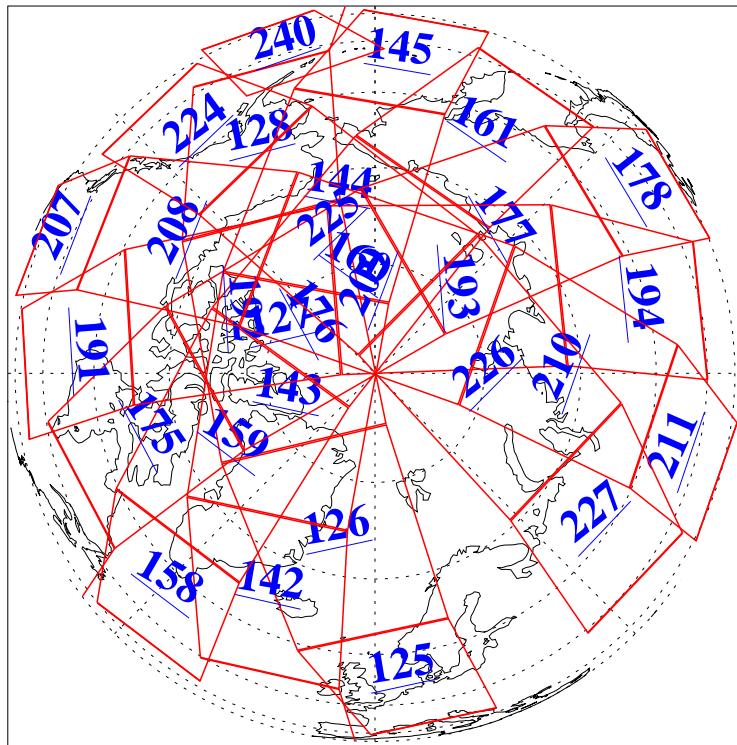

L1B Availability
AMSU Granules: 240
HSB Granules: 0
AIRS Granules: 240

16 Apr 2016
DoY 107
Aqua Day 5096
Granules: 1 to 120

Granules: 121 to 240

Legend: AMSU Available, HSB Available, AIRS Available

L1B Availability
AMSU Granules: 240
HSB Granules: 0
AIRS Granules: 240

16 Apr 2016
DoY 107
Aqua Day 5096

Ascending Granules

Descending Granules

Legend: AMSU Available, HSB Available, AIRS Available

L1B Availability
AMSU Granules: 240
HSB Granules: 0
AIRS Granules: 240

16 Apr 2016
DoY 107
Aqua Day 5096

Northern Hemisphere Granules

Southern Hemisphere Granules

Legend: AMSU Available, HSB Available, AIRS Available