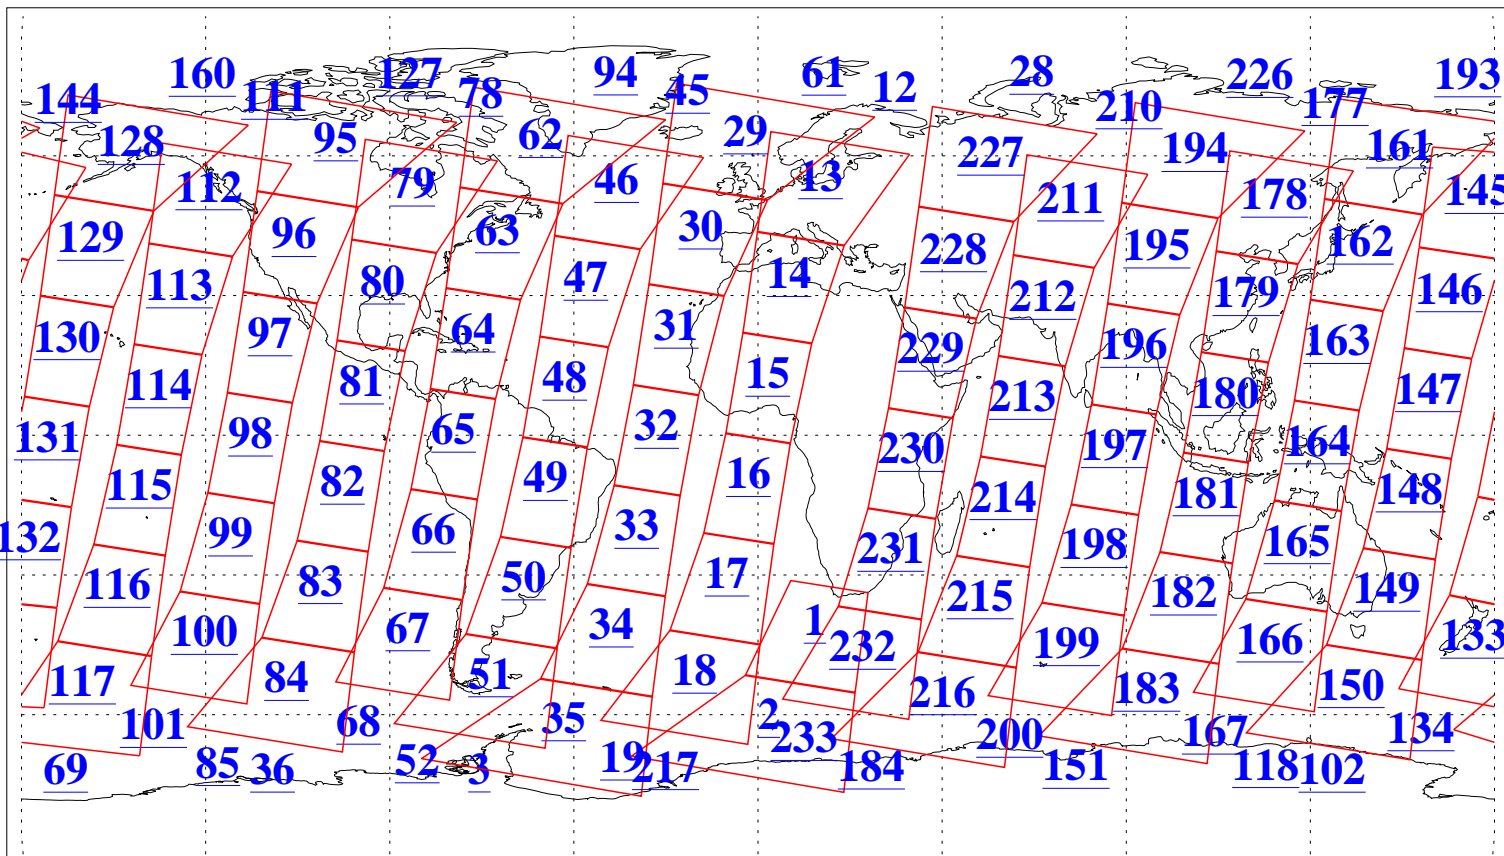

L1B Availability
AMSU Granules: 240
HSB Granules: 0
AIRS Granules: 240

16 Apr 2016
DoY 107
Aqua Day 5096
Granules: 1 to 120

Granules: 121 to 240

Legend: AMSU Available, HSB Available, AIRS Available

L1B Availability
AMSU Granules: 240
HSB Granules: 0
AIRS Granules: 240

16 Apr 2016
DoY 107
Aqua Day 5096

Ascending Granules

Descending Granules

Legend: AMSU Available, HSB Available, AIRS Available

L1B Availability
AMSU Granules: 240
HSB Granules: 0
AIRS Granules: 240

16 Apr 2016
DoY 107
Aqua Day 5096

Northern Hemisphere Granules

Southern Hemisphere Granules

Legend: AMSU Available, HSB Available, AIRS Available