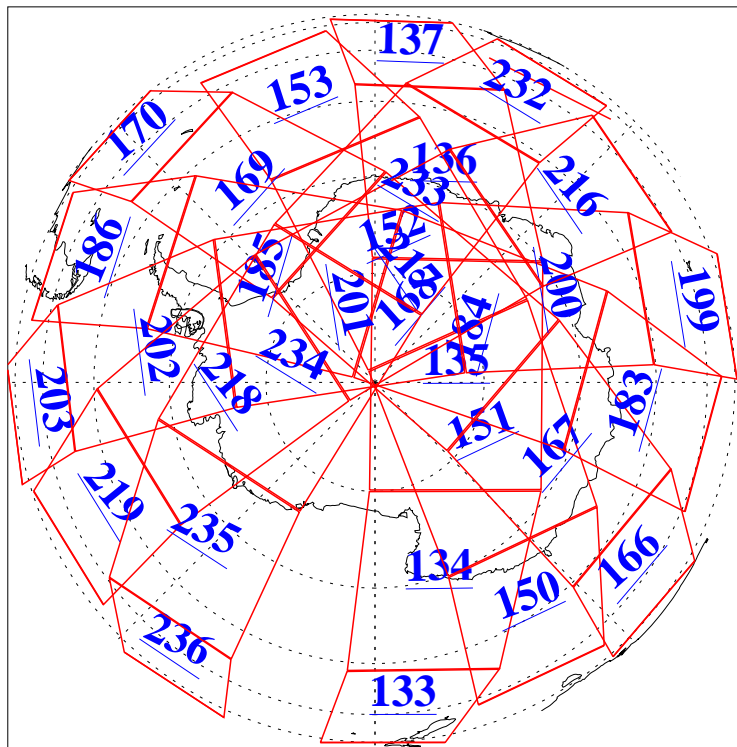

L1B Availability
AMSU Granules: 240
HSB Granules: 0
AIRS Granules: 240

16 Apr 2016
DoY 107
Aqua Day 5096
Granules: 1 to 120

Granules: 121 to 240

Legend: AMSU Available, HSB Available, AIRS Available

L1B Availability
AMSU Granules: 240
HSB Granules: 0
AIRS Granules: 240

16 Apr 2016
DoY 107
Aqua Day 5096

Ascending Granules

Descending Granules

Legend: AMSU Available, HSB Available, AIRS Available

L1B Availability
AMSU Granules: 240
HSB Granules: 0
AIRS Granules: 240

16 Apr 2016
DoY 107
Aqua Day 5096

Northern Hemisphere Granules

Southern Hemisphere Granules

Legend: AMSU Available, HSB Available, AIRS Available