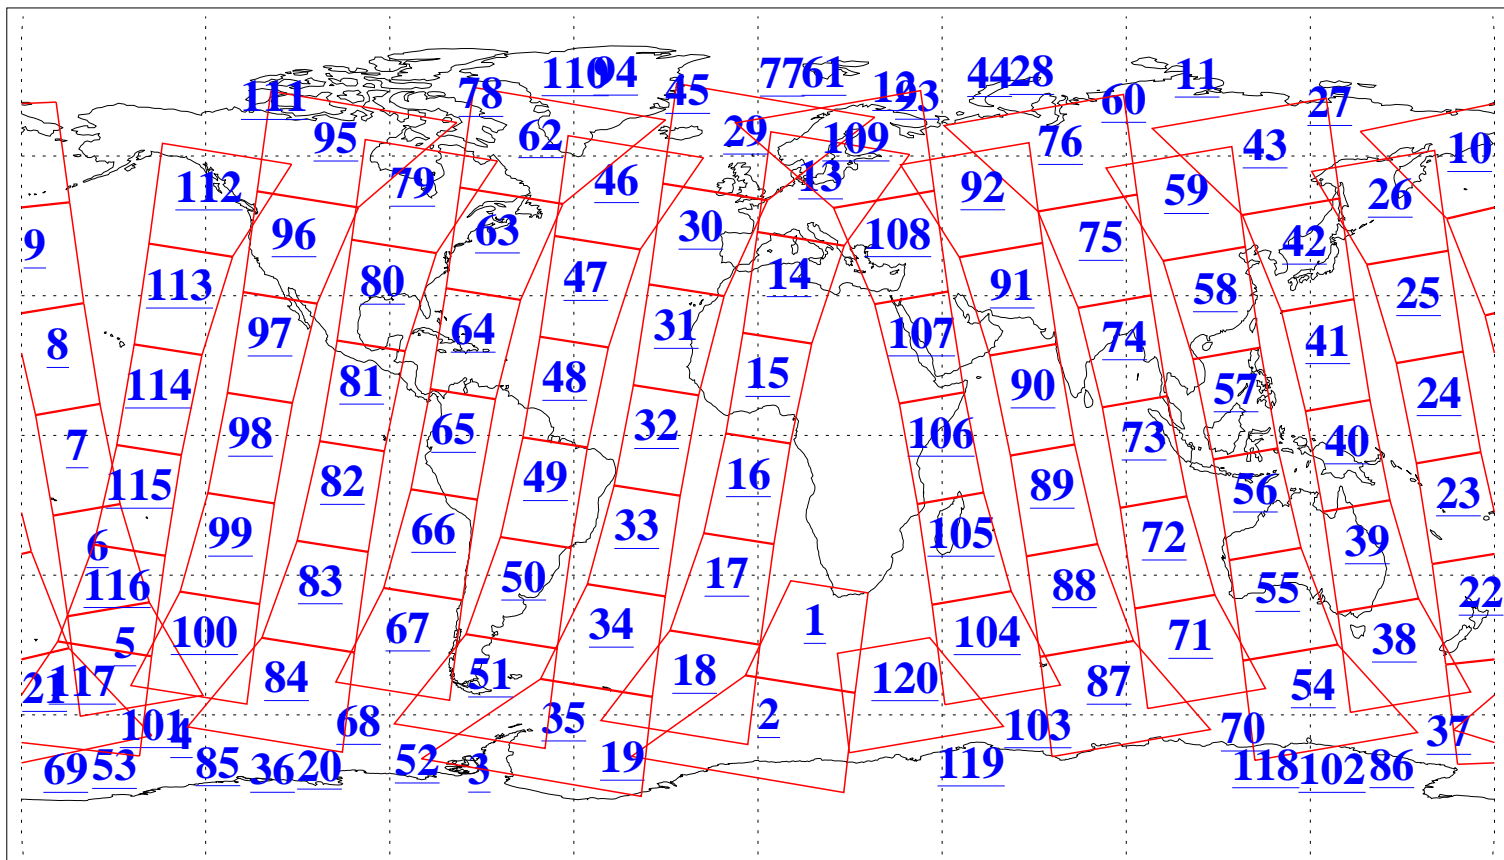

L1B Availability
AMSU Granules: 240
HSB Granules: 0
AIRS Granules: 240

16 Apr 2016
DoY 107
Aqua Day 5096
Granules: 1 to 120

Granules: 121 to 240

Legend: AMSU Available, HSB Available, AIRS Available

L1B Availability
AMSU Granules: 240
HSB Granules: 0
AIRS Granules: 240

16 Apr 2016
DoY 107
Aqua Day 5096

Ascending Granules

Descending Granules

Legend: AMSU Available, HSB Available, AIRS Available

L1B Availability
AMSU Granules: 240
HSB Granules: 0
AIRS Granules: 240

16 Apr 2016
DoY 107
Aqua Day 5096

Northern Hemisphere Granules

Southern Hemisphere Granules

Legend: AMSU Available, HSB Available, AIRS Available