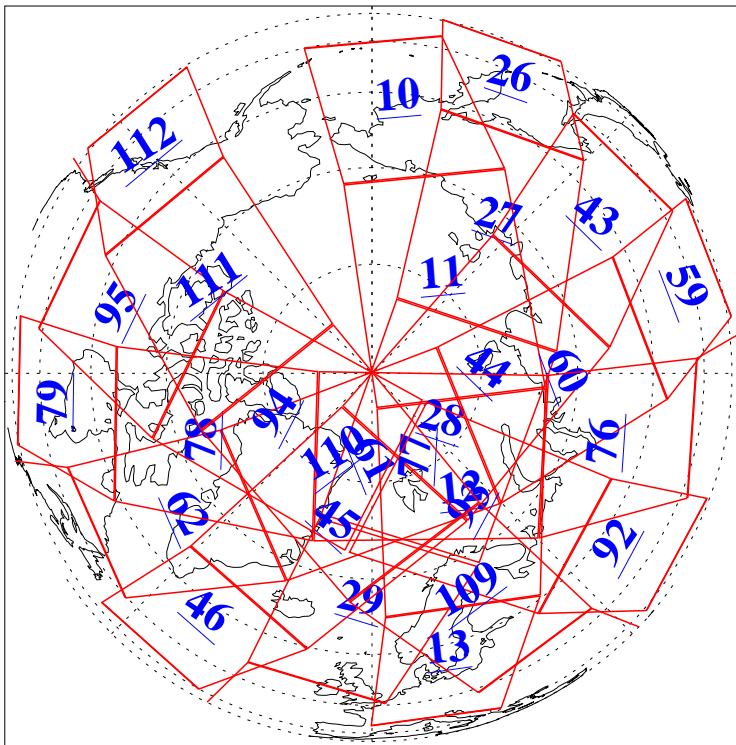

L1B Availability
AMSU Granules: 240
HSB Granules: 0
AIRS Granules: 240

16 Apr 2016
DoY 107
Aqua Day 5096
Granules: 1 to 120

Granules: 121 to 240

Legend: AMSU Available, HSB Available, AIRS Available

L1B Availability
AMSU Granules: 240
HSB Granules: 0
AIRS Granules: 240

16 Apr 2016
DoY 107
Aqua Day 5096

Ascending Granules

Descending Granules

Legend: AMSU Available, HSB Available, AIRS Available

L1B Availability
AMSU Granules: 240
HSB Granules: 0
AIRS Granules: 240

16 Apr 2016
DoY 107
Aqua Day 5096

Northern Hemisphere Granules

Southern Hemisphere Granules

Legend: AMSU Available, HSB Available, AIRS Available