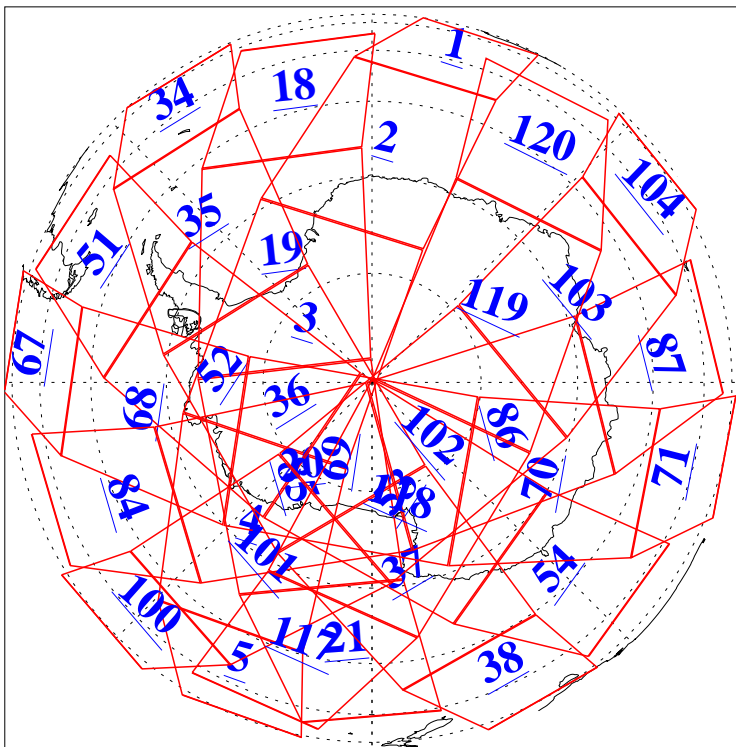

L1B Availability
AMSU Granules: 240
HSB Granules: 0
AIRS Granules: 240

16 Apr 2016
DoY 107
Aqua Day 5096
Granules: 1 to 120

Granules: 121 to 240

Legend: AMSU Available, HSB Available, AIRS Available

L1B Availability
AMSU Granules: 240
HSB Granules: 0
AIRS Granules: 240

16 Apr 2016
DoY 107
Aqua Day 5096

Ascending Granules

Descending Granules

Legend: AMSU Available, HSB Available, AIRS Available

L1B Availability
AMSU Granules: 240
HSB Granules: 0
AIRS Granules: 240

16 Apr 2016
DoY 107
Aqua Day 5096

Northern Hemisphere Granules

Southern Hemisphere Granules

Legend: AMSU Available, HSB Available, AIRS Available