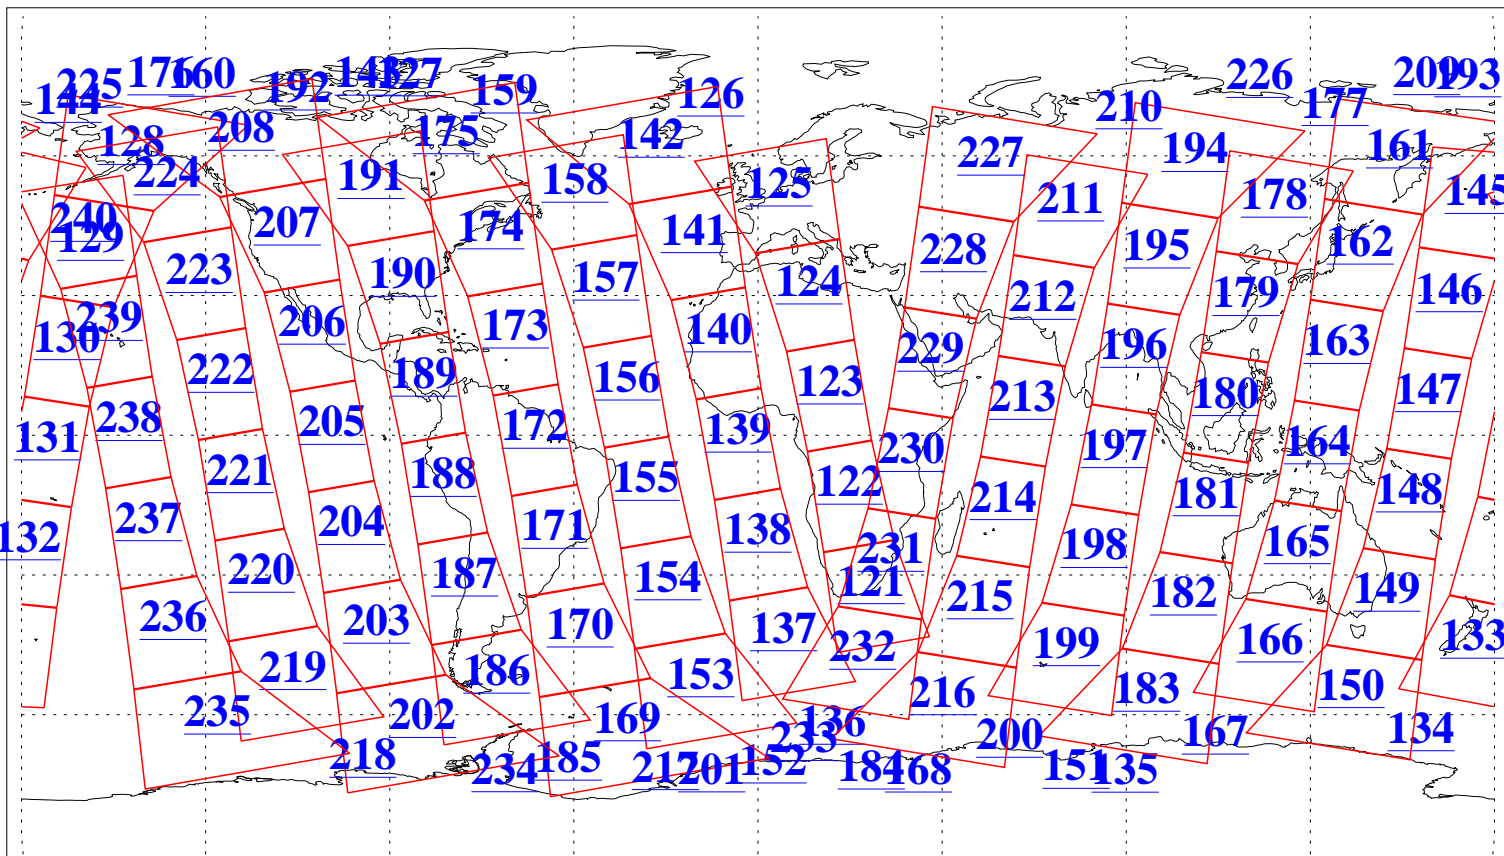

L1B Availability
AMSU Granules: 240
HSB Granules: 0
AIRS Granules: 240

16 Apr 2016
DoY 107
Aqua Day 5096
Granules: 1 to 120

Granules: 121 to 240

Legend: AMSU Available, HSB Available, AIRS Available

L1B Availability
AMSU Granules: 240
HSB Granules: 0
AIRS Granules: 240

16 Apr 2016
DoY 107
Aqua Day 5096

Ascending Granules

Descending Granules

Legend: AMSU Available, HSB Available, AIRS Available

L1B Availability
AMSU Granules: 240
HSB Granules: 0
AIRS Granules: 240

16 Apr 2016
DoY 107
Aqua Day 5096

Northern Hemisphere Granules

Southern Hemisphere Granules

Legend: AMSU Available, HSB Available, AIRS Available