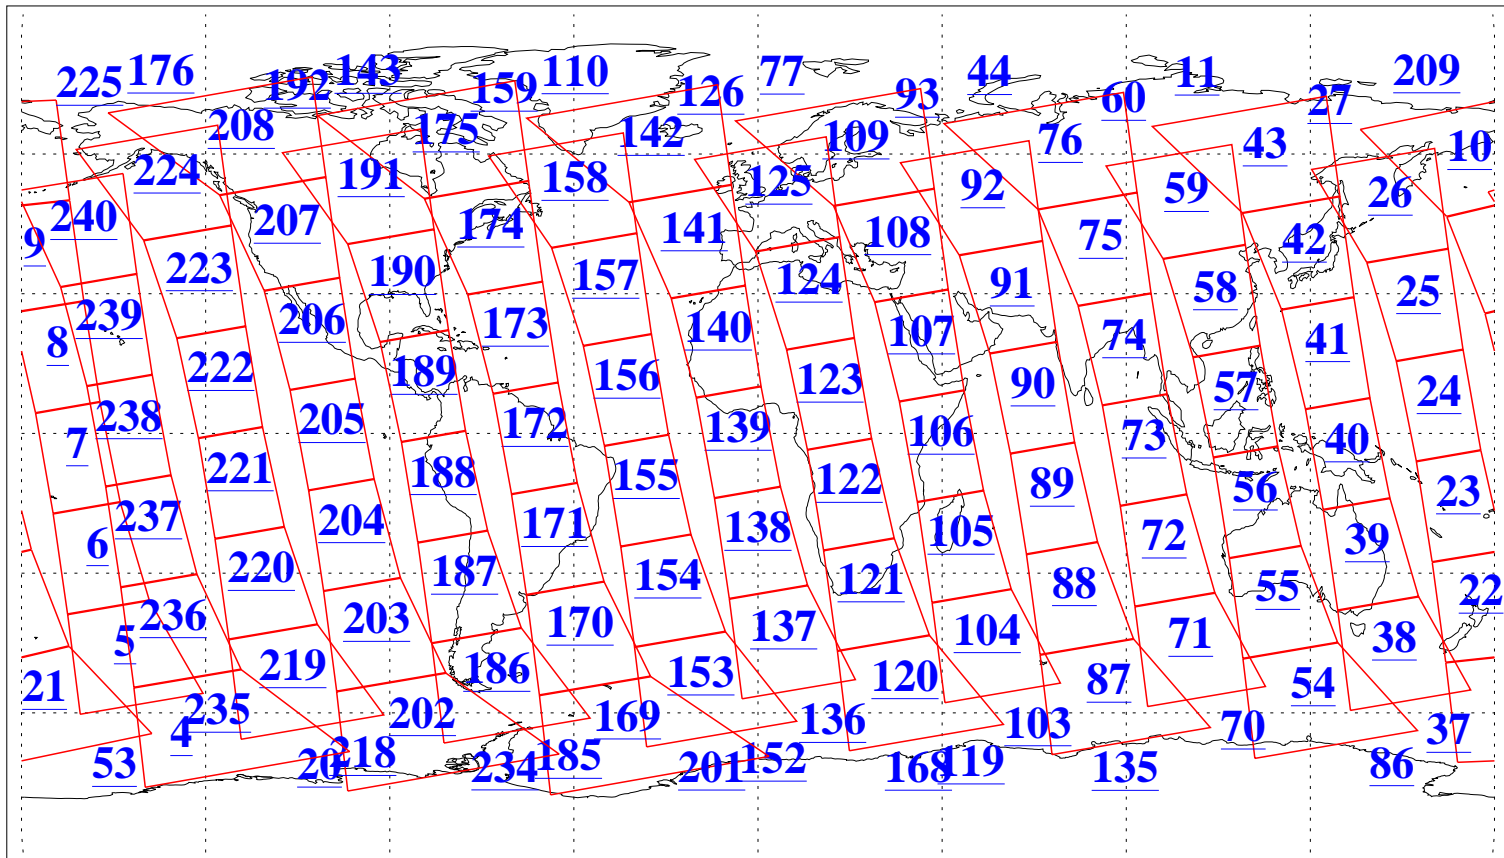

L1B Availability
AMSU Granules: 240
HSB Granules: 0
AIRS Granules: 240

16 Apr 2016
DoY 107
Aqua Day 5096
Granules: 1 to 120

Granules: 121 to 240

Legend: AMSU Available, HSB Available, AIRS Available

L1B Availability
AMSU Granules: 240
HSB Granules: 0
AIRS Granules: 240

16 Apr 2016
DoY 107
Aqua Day 5096

Ascending Granules

Descending Granules

Legend: AMSU Available, HSB Available, AIRS Available

L1B Availability
AMSU Granules: 240
HSB Granules: 0
AIRS Granules: 240

16 Apr 2016
DoY 107
Aqua Day 5096

Northern Hemisphere Granules

Southern Hemisphere Granules

Legend: AMSU Available, HSB Available, AIRS Available