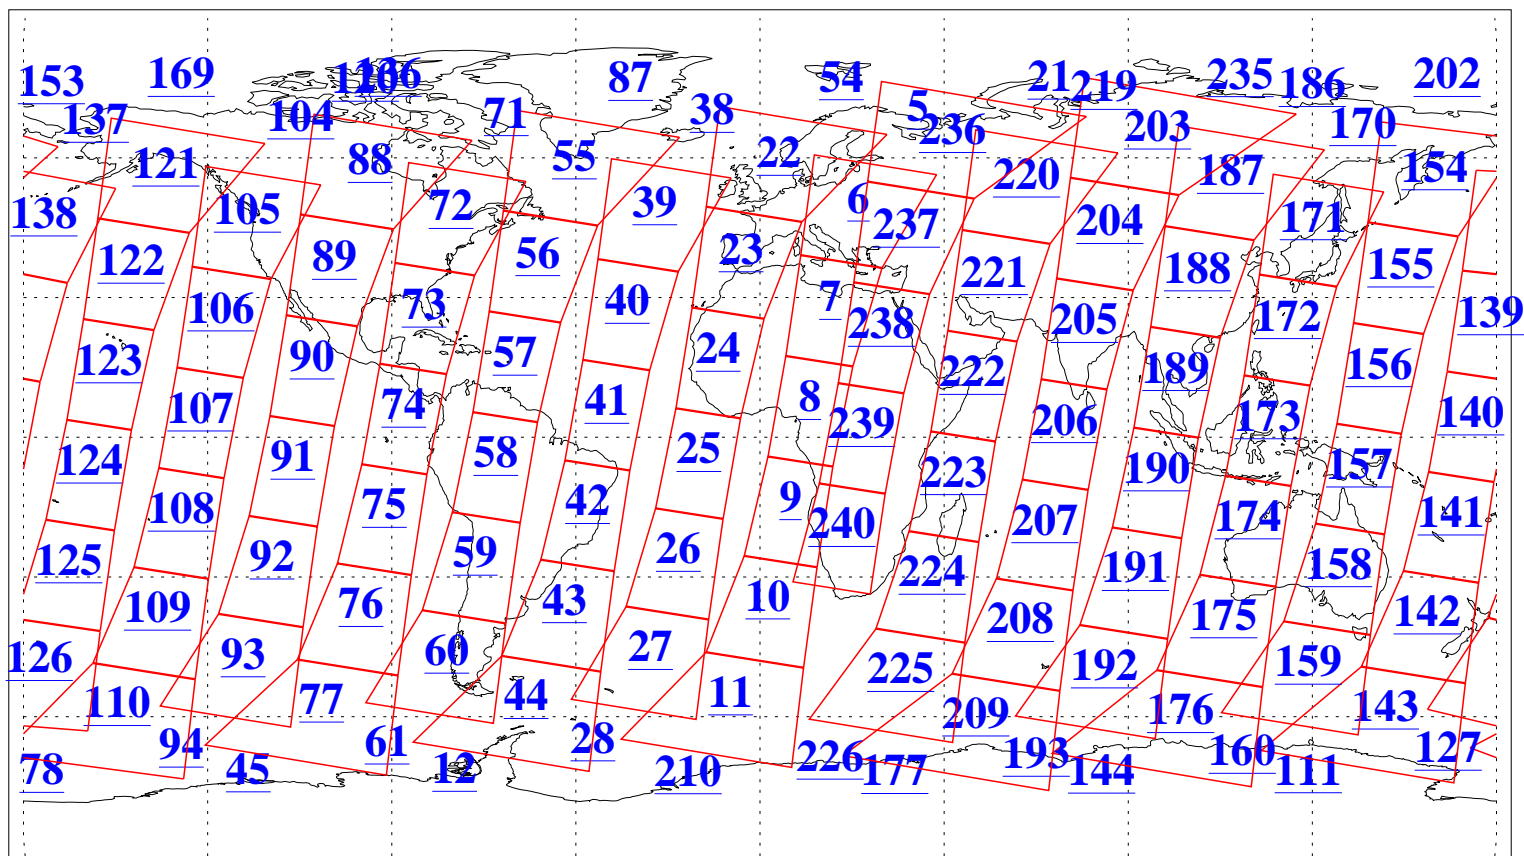

L1B Availability
AMSU Granules: 240
HSB Granules: 0
AIRS Granules: 240

15 Apr 2016
DoY 106
Aqua Day 5095
Granules: 1 to 120

Granules: 121 to 240

Legend: AMSU Available, HSB Available, AIRS Available

L1B Availability
AMSU Granules: 240
HSB Granules: 0
AIRS Granules: 240

15 Apr 2016
DoY 106
Aqua Day 5095

Ascending Granules

Descending Granules

Legend: AMSU Available, HSB Available, AIRS Available

L1B Availability
 AMSU Granules: 240
 HSB Granules: 0
 AIRS Granules: 240

15 Apr 2016
 DoY 106
 Aqua Day 5095

Northern Hemisphere Granules

Southern Hemisphere Granules

Legend: AMSU Available, HSB Available, AIRS Available