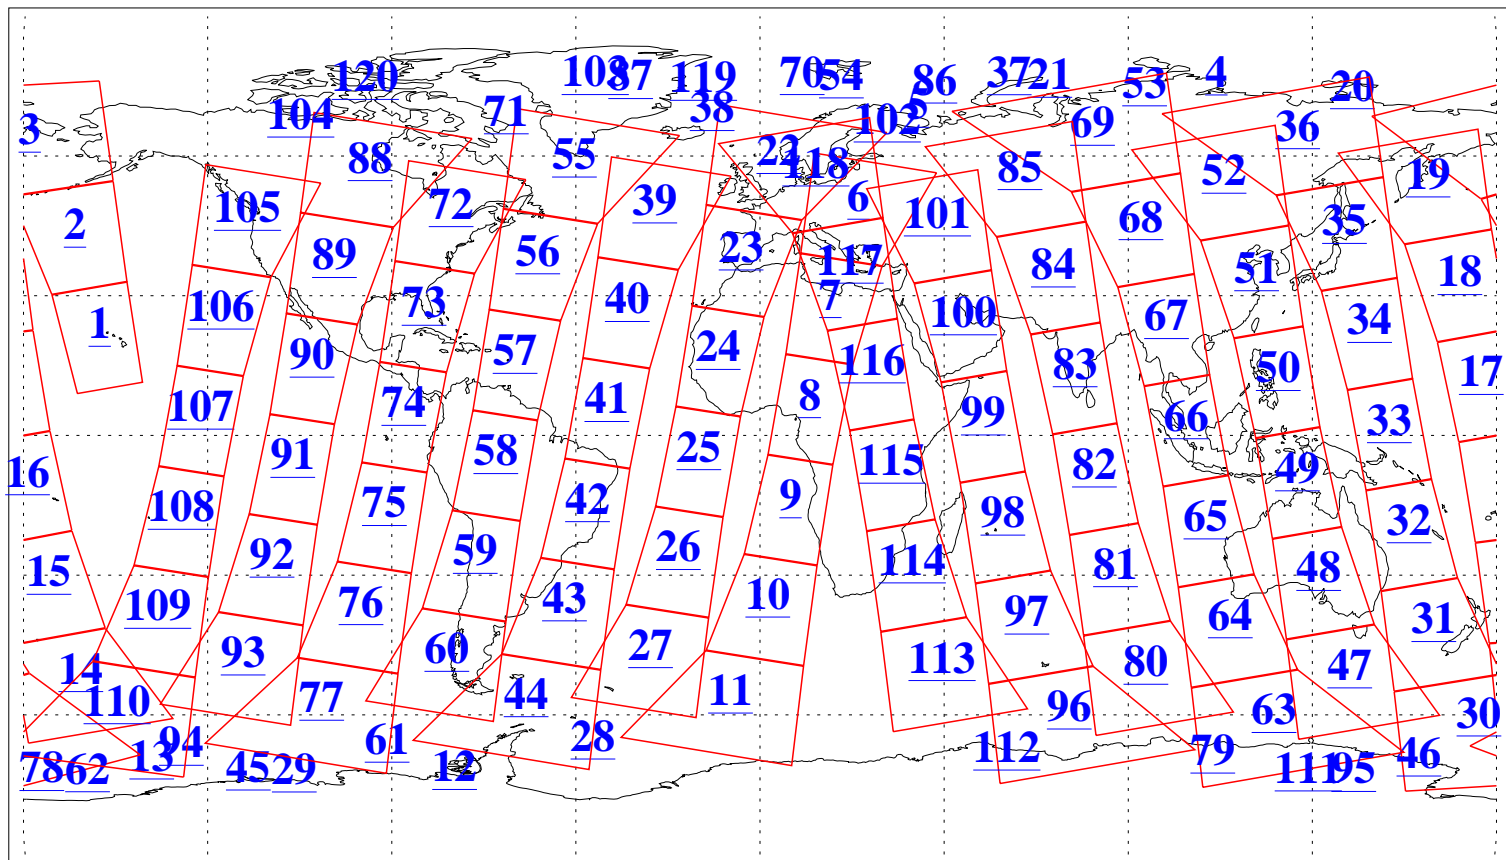

L1B Availability
AMSU Granules: 240
HSB Granules: 0
AIRS Granules: 240

15 Apr 2016
DoY 106
Aqua Day 5095
Granules: 1 to 120

Granules: 121 to 240

Legend: AMSU Available, HSB Available, AIRS Available

L1B Availability
AMSU Granules: 240
HSB Granules: 0
AIRS Granules: 240

15 Apr 2016
DoY 106
Aqua Day 5095

Ascending Granules

Descending Granules

Legend: AMSU Available, HSB Available, AIRS Available

L1B Availability
 AMSU Granules: 240
 HSB Granules: 0
 AIRS Granules: 240

15 Apr 2016
 DoY 106
 Aqua Day 5095

Northern Hemisphere Granules

Southern Hemisphere Granules

Legend: AMSU Available, HSB Available, AIRS Available