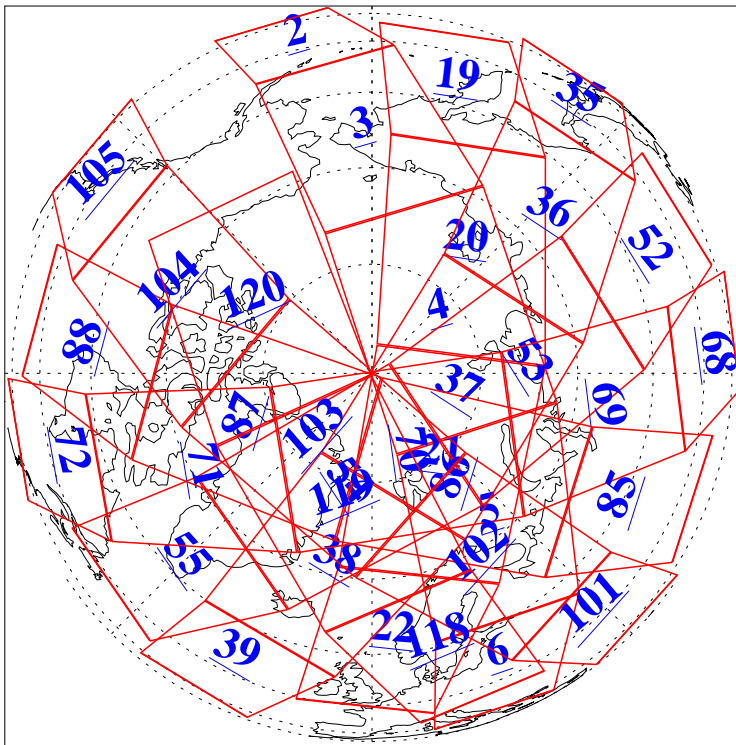

L1B Availability
AMSU Granules: 240
HSB Granules: 0
AIRS Granules: 240

15 Apr 2016
DoY 106
Aqua Day 5095
Granules: 1 to 120

Granules: 121 to 240

Legend: AMSU Available, HSB Available, AIRS Available

L1B Availability
AMSU Granules: 240
HSB Granules: 0
AIRS Granules: 240

15 Apr 2016
DoY 106
Aqua Day 5095

Ascending Granules

Descending Granules

Legend: AMSU Available, HSB Available, AIRS Available

L1B Availability
 AMSU Granules: 240
 HSB Granules: 0
 AIRS Granules: 240

15 Apr 2016
 DoY 106
 Aqua Day 5095

Northern Hemisphere Granules

Southern Hemisphere Granules

Legend: AMSU Available, HSB Available, AIRS Available