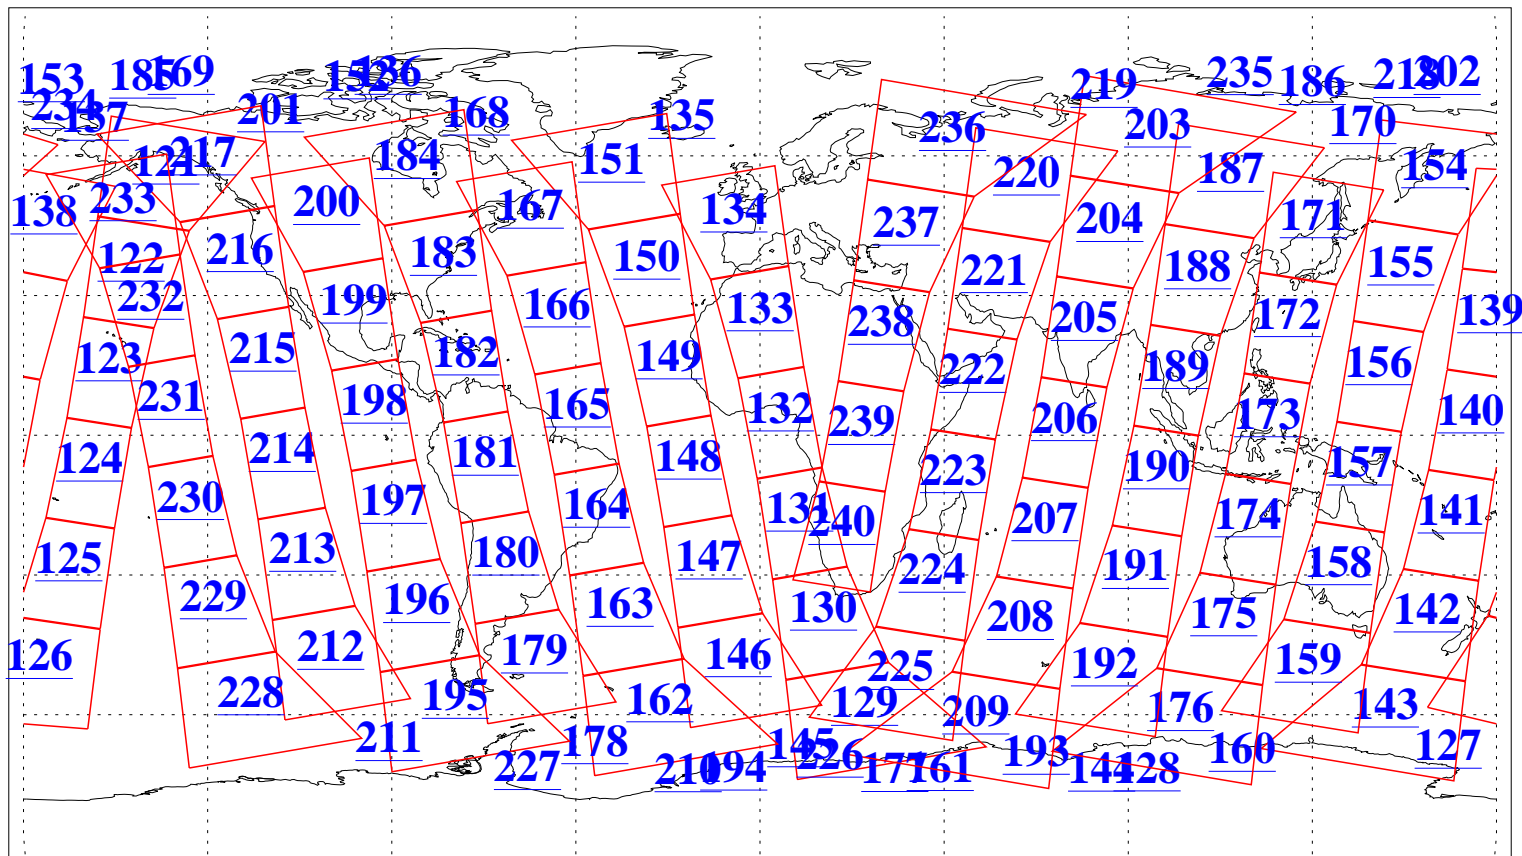

L1B Availability
AMSU Granules: 240
HSB Granules: 0
AIRS Granules: 240

15 Apr 2016
DoY 106
Aqua Day 5095
Granules: 1 to 120

Granules: 121 to 240

Legend: AMSU Available, HSB Available, AIRS Available

L1B Availability
AMSU Granules: 240
HSB Granules: 0
AIRS Granules: 240

15 Apr 2016
DoY 106
Aqua Day 5095

Ascending Granules

Descending Granules

Legend: AMSU Available, HSB Available, AIRS Available

L1B Availability
 AMSU Granules: 240
 HSB Granules: 0
 AIRS Granules: 240

15 Apr 2016
 DoY 106
 Aqua Day 5095

Northern Hemisphere Granules

Southern Hemisphere Granules

Legend: AMSU Available, HSB Available, AIRS Available