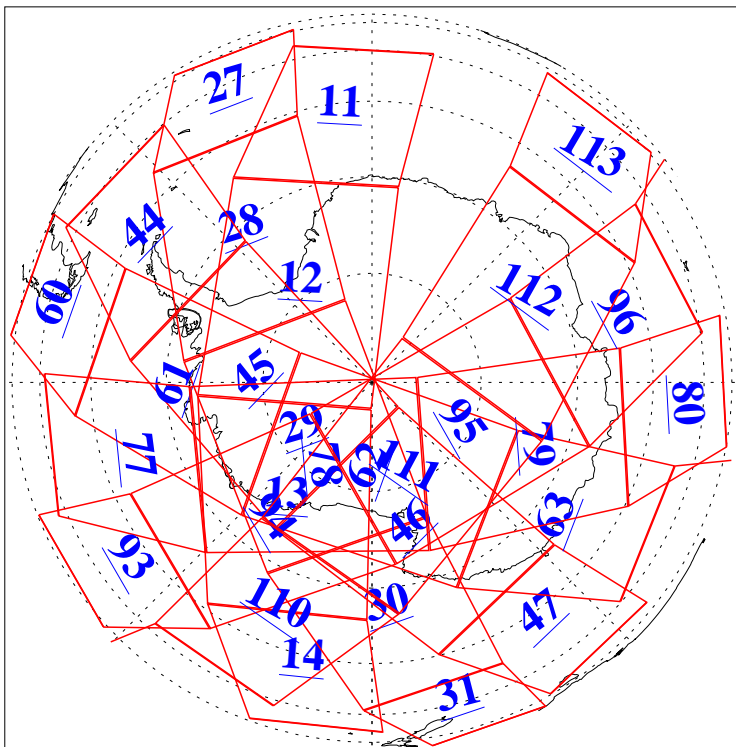

L1B Availability
AMSU Granules: 240
HSB Granules: 0
AIRS Granules: 240

15 Apr 2016
DoY 106
Aqua Day 5095
Granules: 1 to 120

Granules: 121 to 240

Legend: AMSU Available, HSB Available, AIRS Available

L1B Availability
AMSU Granules: 240
HSB Granules: 0
AIRS Granules: 240

15 Apr 2016
DoY 106
Aqua Day 5095

Ascending Granules

Descending Granules

Legend: AMSU Available, HSB Available, AIRS Available

L1B Availability
 AMSU Granules: 240
 HSB Granules: 0
 AIRS Granules: 240

15 Apr 2016
 DoY 106
 Aqua Day 5095

Northern Hemisphere Granules

Southern Hemisphere Granules

Legend: AMSU Available, HSB Available, AIRS Available