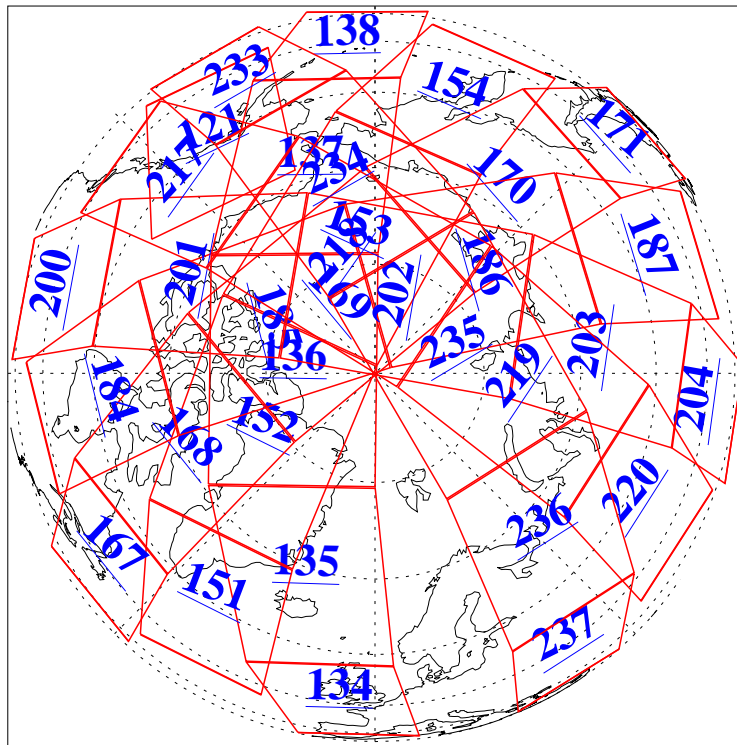

L1B Availability
AMSU Granules: 240
HSB Granules: 0
AIRS Granules: 240

15 Apr 2016
DoY 106
Aqua Day 5095
Granules: 1 to 120

Granules: 121 to 240

Legend: AMSU Available, HSB Available, AIRS Available

L1B Availability
AMSU Granules: 240
HSB Granules: 0
AIRS Granules: 240

15 Apr 2016
DoY 106
Aqua Day 5095

Ascending Granules

Descending Granules

Legend: AMSU Available, HSB Available, AIRS Available

L1B Availability
 AMSU Granules: 240
 HSB Granules: 0
 AIRS Granules: 240

15 Apr 2016
 DoY 106
 Aqua Day 5095

Northern Hemisphere Granules

Southern Hemisphere Granules

Legend: AMSU Available, HSB Available, AIRS Available