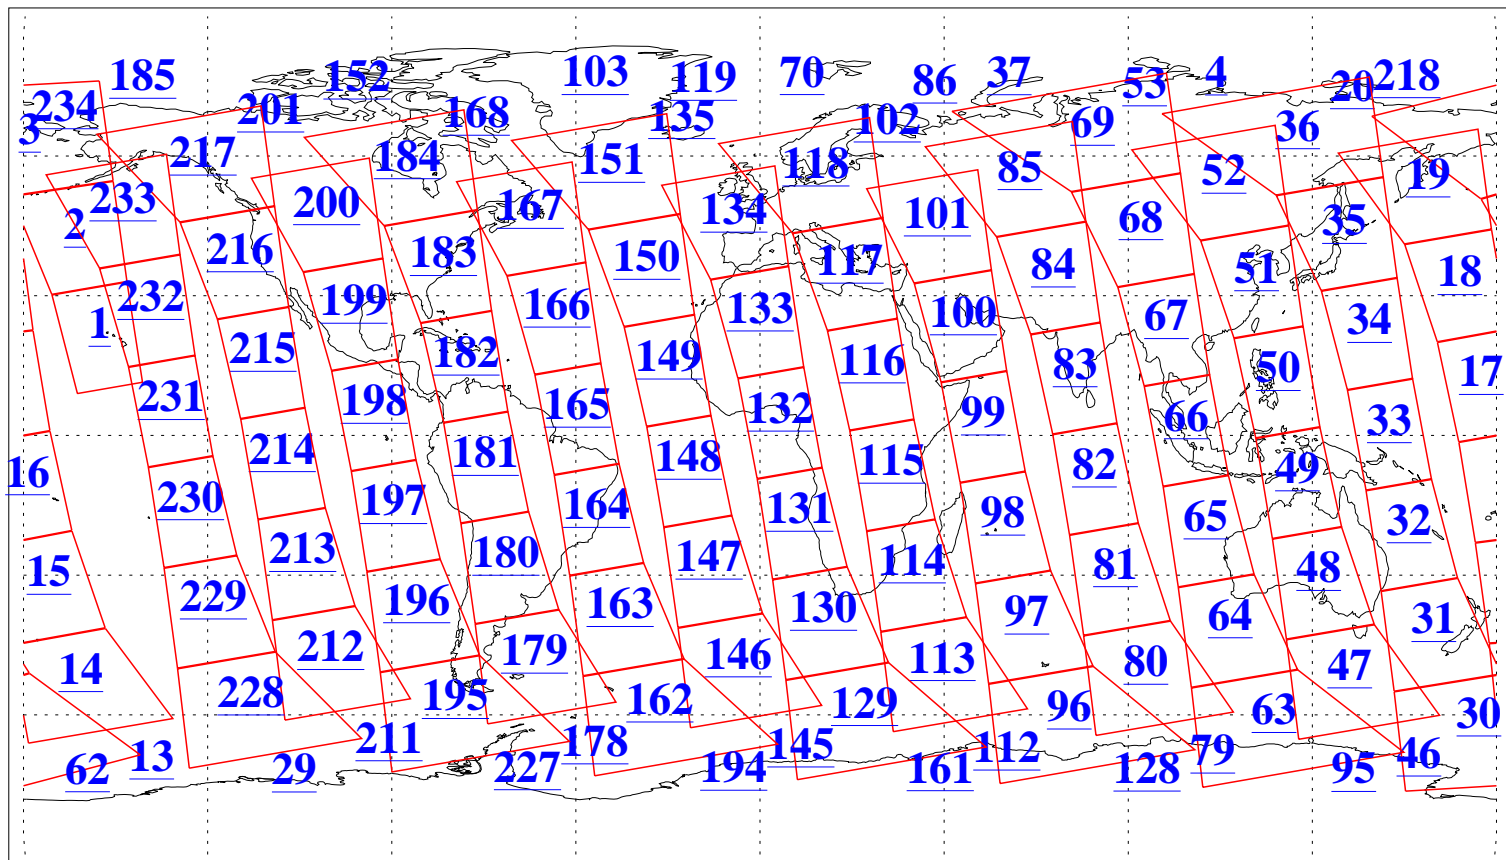

L1B Availability
AMSU Granules: 240
HSB Granules: 0
AIRS Granules: 240

15 Apr 2016
DoY 106
Aqua Day 5095
Granules: 1 to 120

Granules: 121 to 240

Legend: AMSU Available, HSB Available, AIRS Available

L1B Availability
AMSU Granules: 240
HSB Granules: 0
AIRS Granules: 240

15 Apr 2016
DoY 106
Aqua Day 5095

Ascending Granules

Descending Granules

Legend: AMSU Available, HSB Available, AIRS Available

L1B Availability
 AMSU Granules: 240
 HSB Granules: 0
 AIRS Granules: 240

15 Apr 2016
 DoY 106
 Aqua Day 5095

Northern Hemisphere Granules

Southern Hemisphere Granules

Legend: AMSU Available, HSB Available, AIRS Available