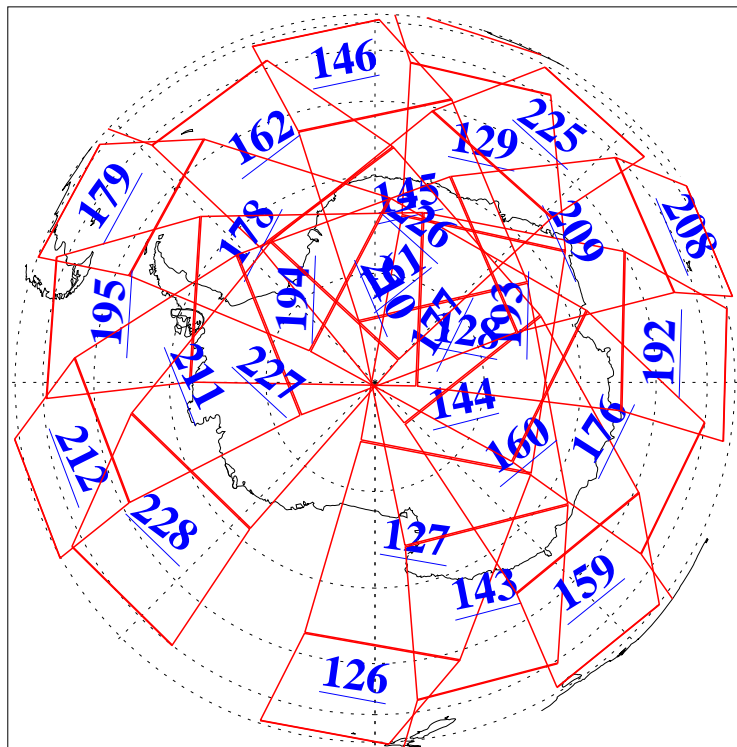

L1B Availability
AMSU Granules: 240
HSB Granules: 0
AIRS Granules: 240

15 Apr 2016
DoY 106
Aqua Day 5095
Granules: 1 to 120

Granules: 121 to 240

Legend: AMSU Available, HSB Available, AIRS Available

L1B Availability
AMSU Granules: 240
HSB Granules: 0
AIRS Granules: 240

15 Apr 2016
DoY 106
Aqua Day 5095

Ascending Granules

Descending Granules

Legend: AMSU Available, HSB Available, AIRS Available

L1B Availability
 AMSU Granules: 240
 HSB Granules: 0
 AIRS Granules: 240

15 Apr 2016
 DoY 106
 Aqua Day 5095

Northern Hemisphere Granules

Southern Hemisphere Granules

Legend: AMSU Available, HSB Available, AIRS Available