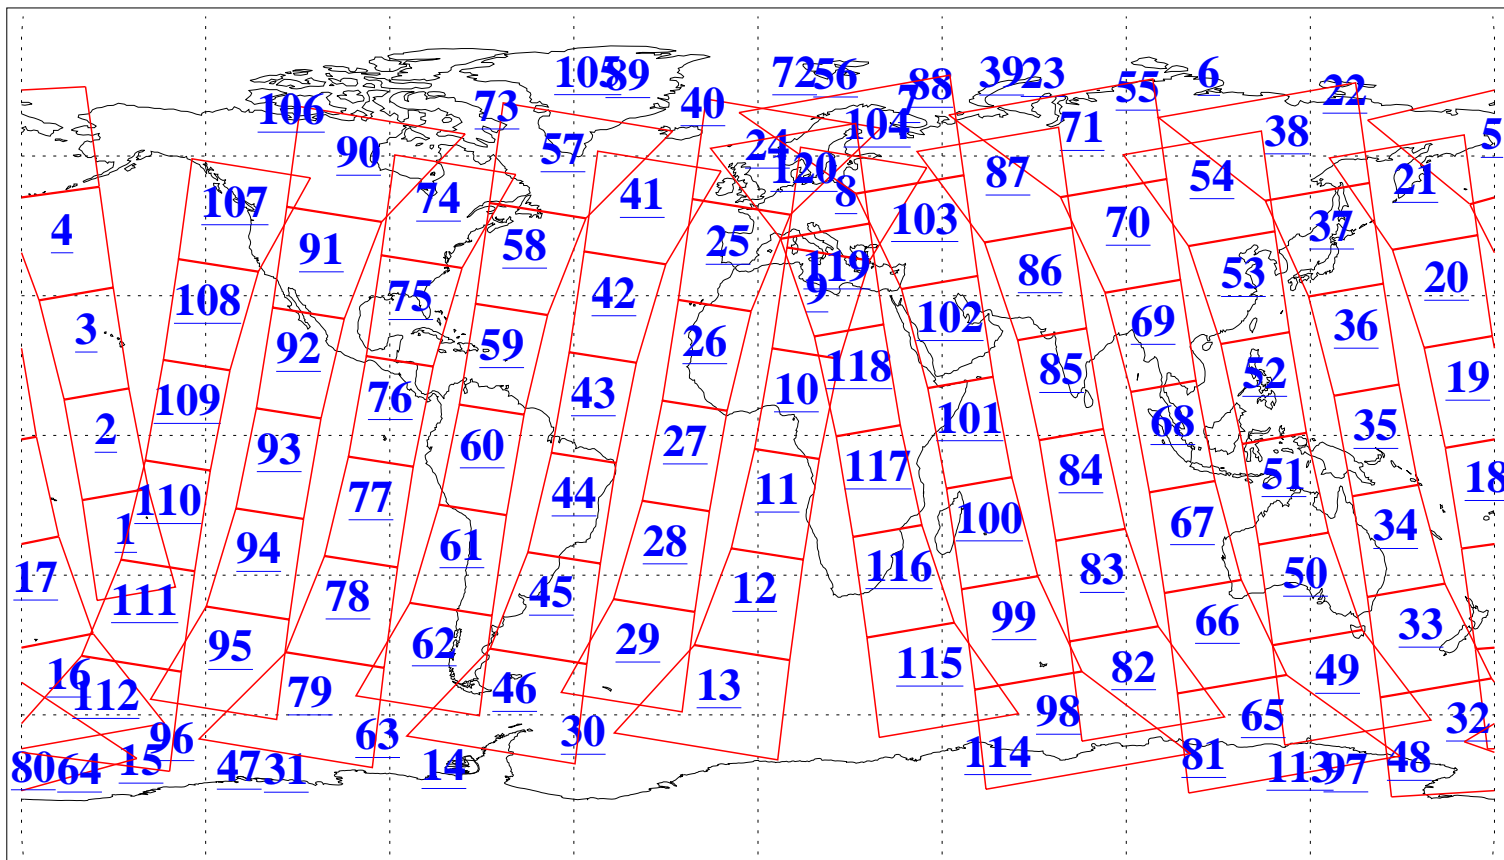

L1B Availability
AMSU Granules: 240
HSB Granules: 0
AIRS Granules: 240

13 Apr 2016
DoY 104
Aqua Day 5093
Granules: 1 to 120

Granules: 121 to 240

Legend: AMSU Available, HSB Available, AIRS Available

L1B Availability
AMSU Granules: 240
HSB Granules: 0
AIRS Granules: 240

13 Apr 2016
DoY 104
Aqua Day 5093

Ascending Granules

Descending Granules

Legend: AMSU Available, HSB Available, AIRS Available

L1B Availability
 AMSU Granules: 240
 HSB Granules: 0
 AIRS Granules: 240

13 Apr 2016
 DoY 104
 Aqua Day 5093

Northern Hemisphere Granules

Southern Hemisphere Granules

Legend: AMSU Available, HSB Available, AIRS Available