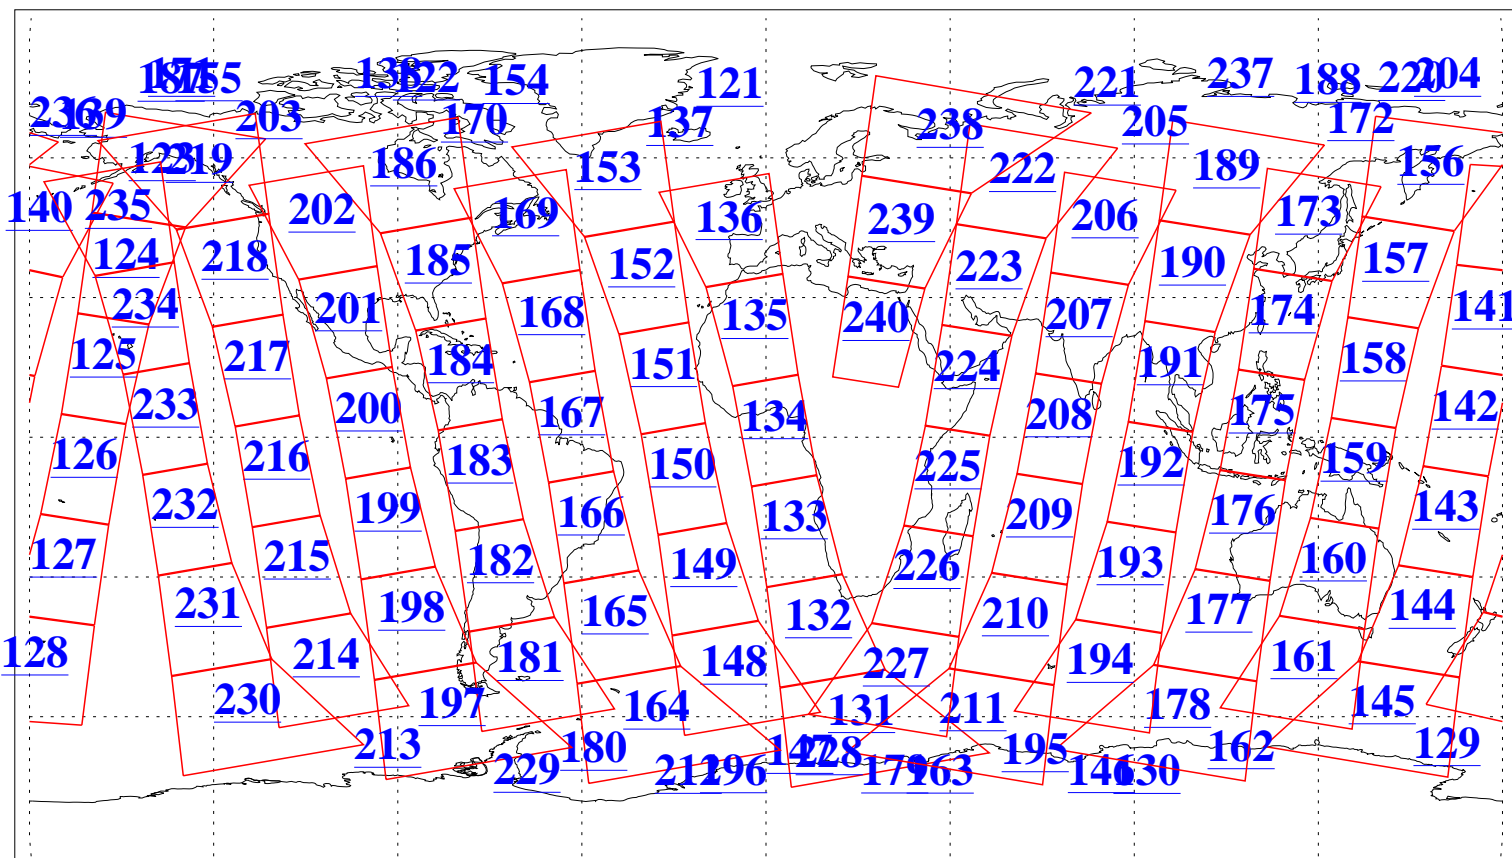

L1B Availability
AMSU Granules: 240
HSB Granules: 0
AIRS Granules: 240

13 Apr 2016
DoY 104
Aqua Day 5093
Granules: 1 to 120

Granules: 121 to 240

Legend: AMSU Available, HSB Available, AIRS Available

L1B Availability
AMSU Granules: 240
HSB Granules: 0
AIRS Granules: 240

13 Apr 2016
DoY 104
Aqua Day 5093

Ascending Granules

Descending Granules

Legend: AMSU Available, HSB Available, AIRS Available

L1B Availability
 AMSU Granules: 240
 HSB Granules: 0
 AIRS Granules: 240

13 Apr 2016
 DoY 104
 Aqua Day 5093

Northern Hemisphere Granules

Southern Hemisphere Granules

Legend: AMSU Available, HSB Available, AIRS Available