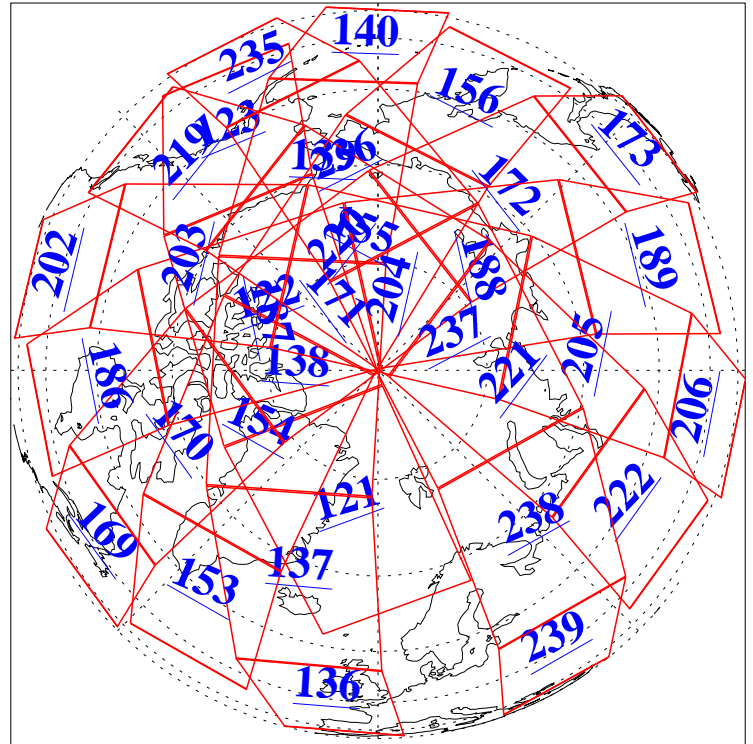

13 Apr 2016
DoY 104
Aqua Day 5093

Ascending Granules

Descending Granules

Legend: AMSU Available, HSB Available, AIRS Available

L1B Availability
 AMSU Granules: 240
 HSB Granules: 0
 AIRS Granules: 240

13 Apr 2016
 DoY 104
 Aqua Day 5093

Northern Hemisphere Granules

Southern Hemisphere Granules

Legend: AMSU Available, HSB Available, AIRS Available