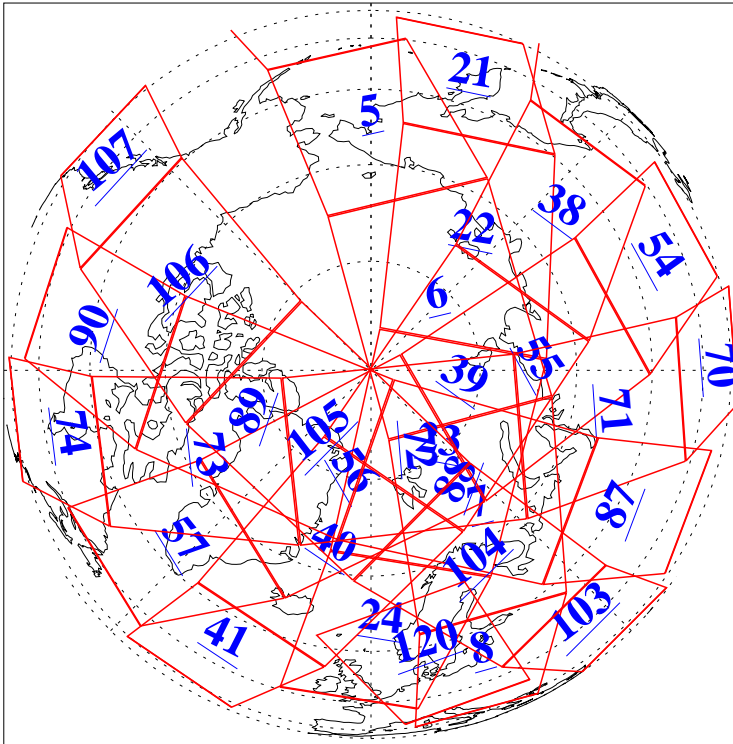

L1B Availability
AMSU Granules: 240
HSB Granules: 0
AIRS Granules: 240

13 Apr 2016
DoY 104
Aqua Day 5093
Granules: 1 to 120

Granules: 121 to 240

Legend: AMSU Available, HSB Available, AIRS Available

L1B Availability
AMSU Granules: 240
HSB Granules: 0
AIRS Granules: 240

13 Apr 2016
DoY 104
Aqua Day 5093

Ascending Granules

Descending Granules

Legend: AMSU Available, HSB Available, AIRS Available

L1B Availability
 AMSU Granules: 240
 HSB Granules: 0
 AIRS Granules: 240

13 Apr 2016
 DoY 104
 Aqua Day 5093

Northern Hemisphere Granules

Southern Hemisphere Granules

Legend: AMSU Available, HSB Available, AIRS Available