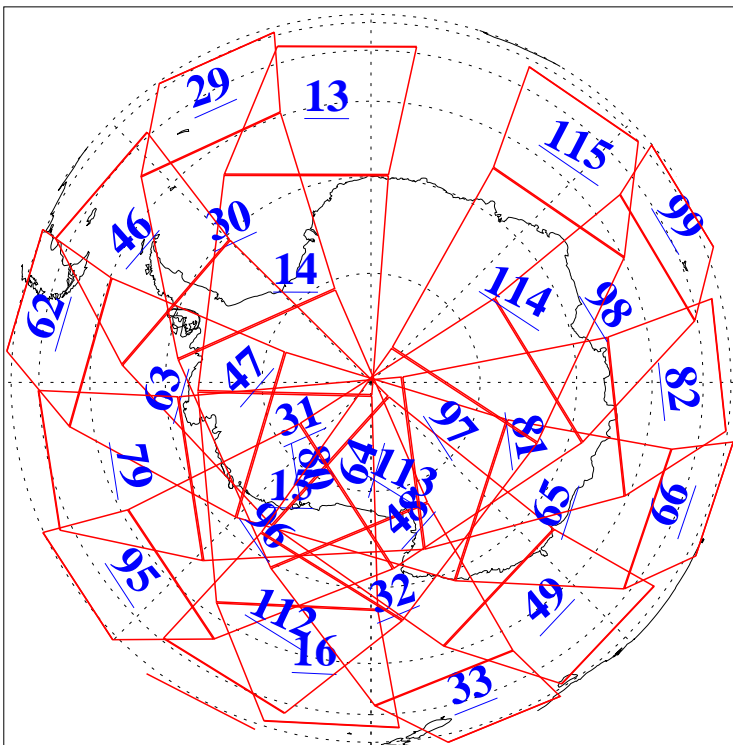

L1B Availability
AMSU Granules: 240
HSB Granules: 0
AIRS Granules: 240

13 Apr 2016
DoY 104
Aqua Day 5093
Granules: 1 to 120

Granules: 121 to 240

Legend: AMSU Available, HSB Available, AIRS Available

L1B Availability
AMSU Granules: 240
HSB Granules: 0
AIRS Granules: 240

13 Apr 2016
DoY 104
Aqua Day 5093

Ascending Granules

Descending Granules

Legend: AMSU Available, HSB Available, AIRS Available

L1B Availability
 AMSU Granules: 240
 HSB Granules: 0
 AIRS Granules: 240

13 Apr 2016
 DoY 104
 Aqua Day 5093

Northern Hemisphere Granules

Southern Hemisphere Granules

Legend: AMSU Available, HSB Available, AIRS Available