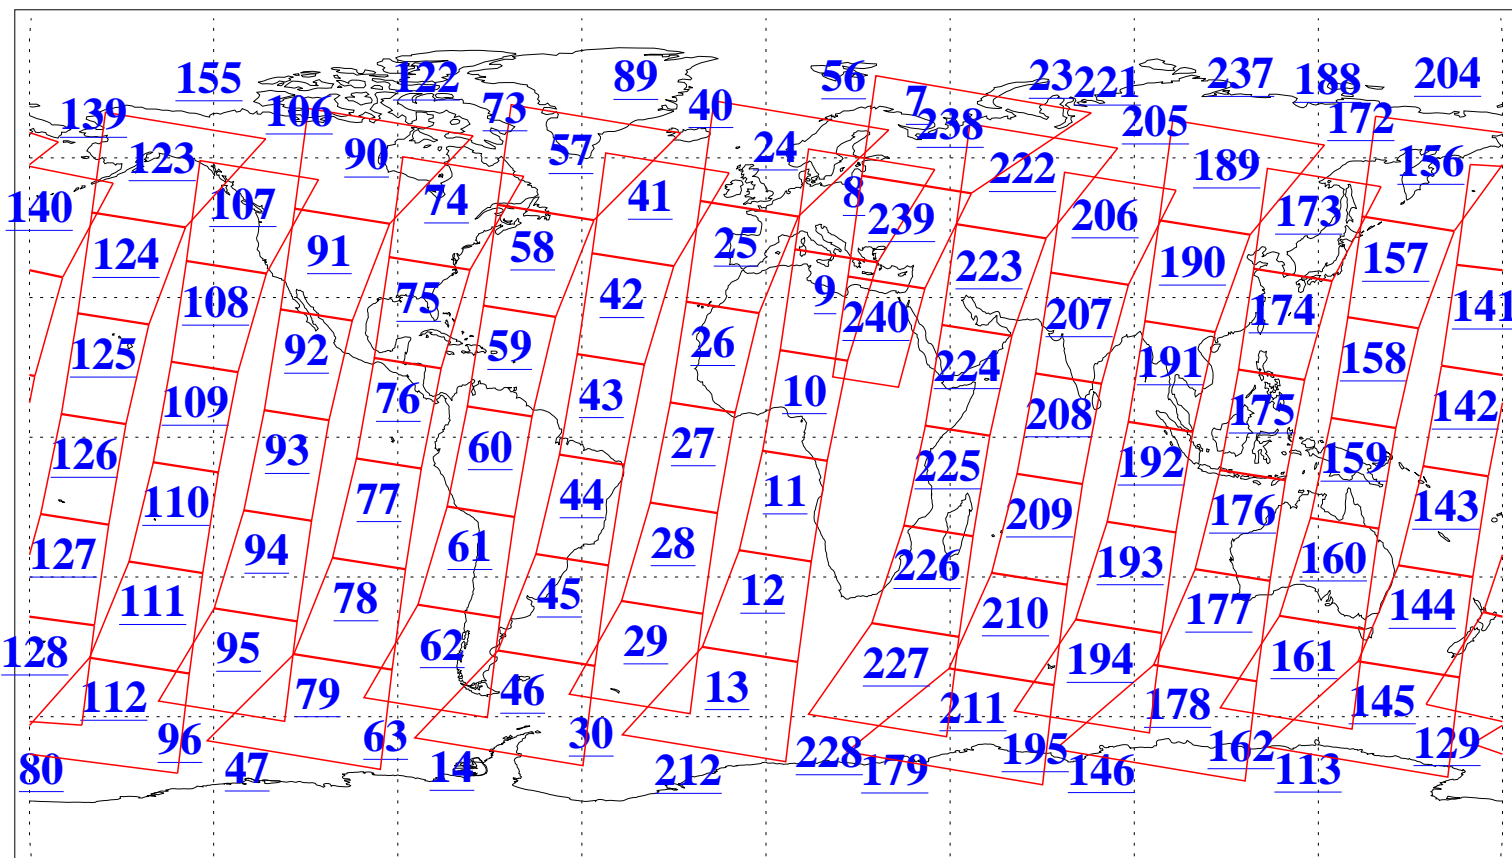

L1B Availability
AMSU Granules: 240
HSB Granules: 0
AIRS Granules: 240

13 Apr 2016
DoY 104
Aqua Day 5093
Granules: 1 to 120

Granules: 121 to 240

Legend: AMSU Available, HSB Available, AIRS Available

L1B Availability
AMSU Granules: 240
HSB Granules: 0
AIRS Granules: 240

13 Apr 2016
DoY 104
Aqua Day 5093

Ascending Granules

Descending Granules

Legend: AMSU Available, HSB Available, AIRS Available

L1B Availability
 AMSU Granules: 240
 HSB Granules: 0
 AIRS Granules: 240

13 Apr 2016
 DoY 104
 Aqua Day 5093

Northern Hemisphere Granules

Southern Hemisphere Granules

Legend: AMSU Available, HSB Available, AIRS Available