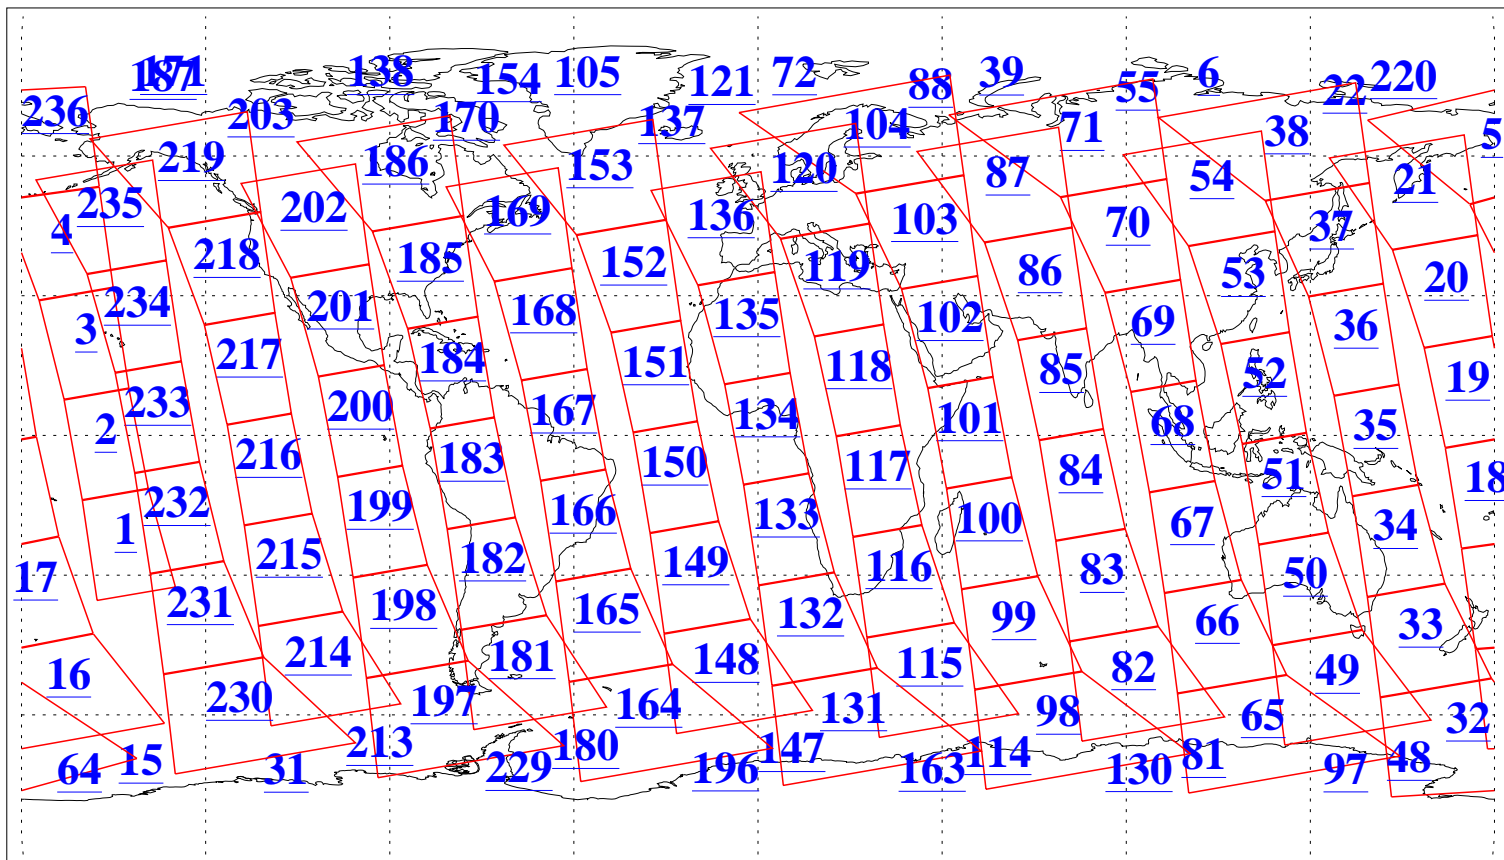

L1B Availability
AMSU Granules: 240
HSB Granules: 0
AIRS Granules: 240

13 Apr 2016
DoY 104
Aqua Day 5093
Granules: 1 to 120

Granules: 121 to 240

Legend: AMSU Available, HSB Available, AIRS Available

L1B Availability
AMSU Granules: 240
HSB Granules: 0
AIRS Granules: 240

13 Apr 2016
DoY 104
Aqua Day 5093

Ascending Granules

Descending Granules

Legend: AMSU Available, HSB Available, AIRS Available

L1B Availability
 AMSU Granules: 240
 HSB Granules: 0
 AIRS Granules: 240

13 Apr 2016
 DoY 104
 Aqua Day 5093

Northern Hemisphere Granules

Southern Hemisphere Granules

Legend: AMSU Available, HSB Available, AIRS Available