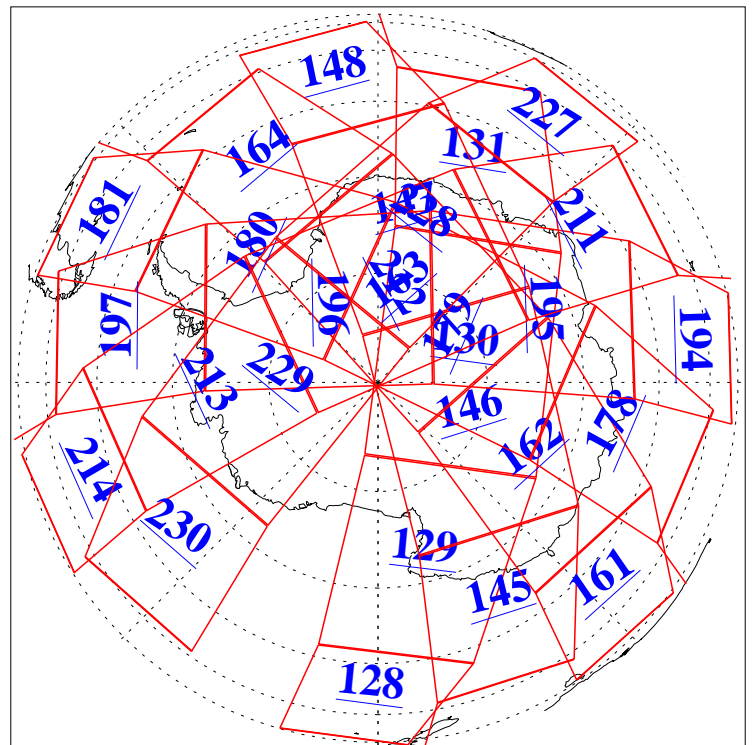

13 Apr 2016
DoY 104
Aqua Day 5093

Ascending Granules

Descending Granules

Legend: AMSU Available, HSB Available, AIRS Available

L1B Availability
 AMSU Granules: 240
 HSB Granules: 0
 AIRS Granules: 240

13 Apr 2016
 DoY 104
 Aqua Day 5093

Northern Hemisphere Granules

Southern Hemisphere Granules

Legend: AMSU Available, HSB Available, AIRS Available