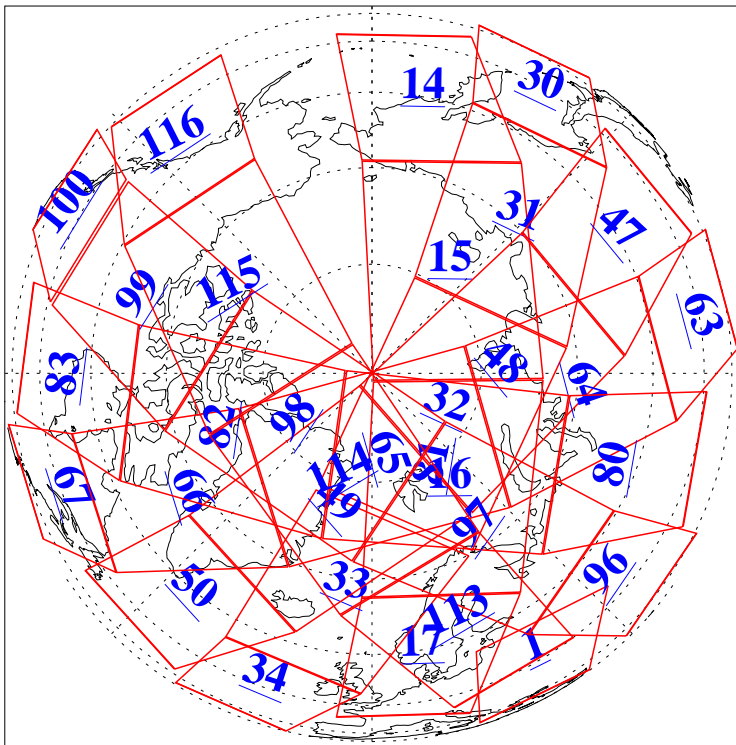

L1B Availability
AMSU Granules: 240
HSB Granules: 0
AIRS Granules: 240

12 Apr 2016
DoY 103
Aqua Day 5092
Granules: 1 to 120

Granules: 121 to 240

Legend: AMSU Available, HSB Available, AIRS Available

L1B Availability
AMSU Granules: 240
HSB Granules: 0
AIRS Granules: 240

12 Apr 2016
DoY 103
Aqua Day 5092

Ascending Granules

Descending Granules

Legend: AMSU Available, HSB Available, AIRS Available

L1B Availability
AMSU Granules: 240
HSB Granules: 0
AIRS Granules: 240

12 Apr 2016
DoY 103
Aqua Day 5092

Northern Hemisphere Granules

Southern Hemisphere Granules

Legend: AMSU Available, HSB Available, AIRS Available