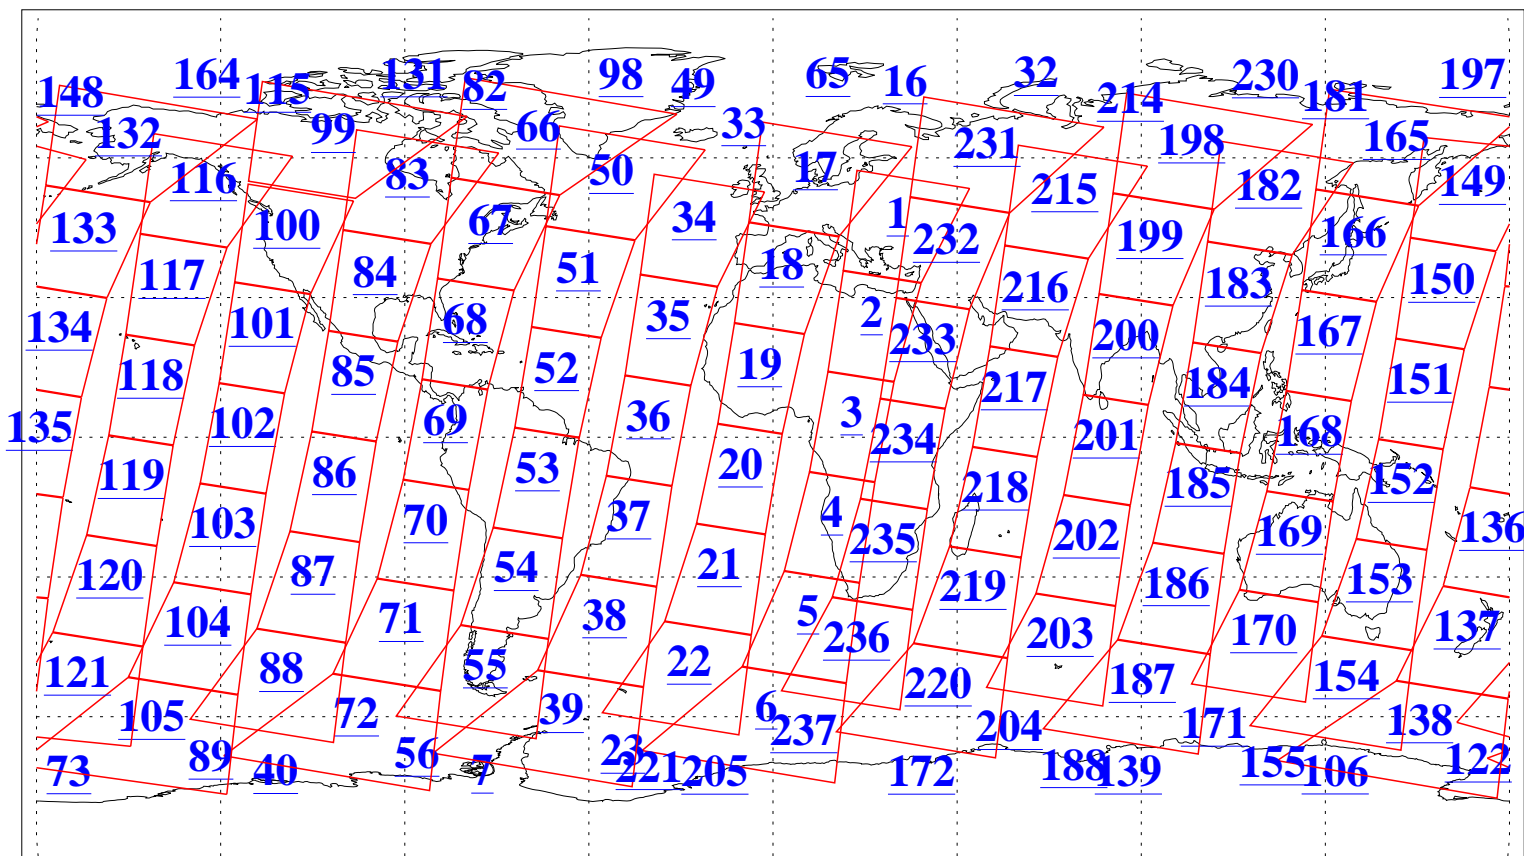

L1B Availability
AMSU Granules: 240
HSB Granules: 0
AIRS Granules: 240

12 Apr 2016
DoY 103
Aqua Day 5092
Granules: 1 to 120

Granules: 121 to 240

Legend: AMSU Available, HSB Available, AIRS Available

L1B Availability
AMSU Granules: 240
HSB Granules: 0
AIRS Granules: 240

12 Apr 2016
DoY 103
Aqua Day 5092

Ascending Granules

Descending Granules

Legend: AMSU Available, HSB Available, AIRS Available

L1B Availability
AMSU Granules: 240
HSB Granules: 0
AIRS Granules: 240

12 Apr 2016
DoY 103
Aqua Day 5092

Northern Hemisphere Granules

Southern Hemisphere Granules

Legend: AMSU Available, HSB Available, AIRS Available