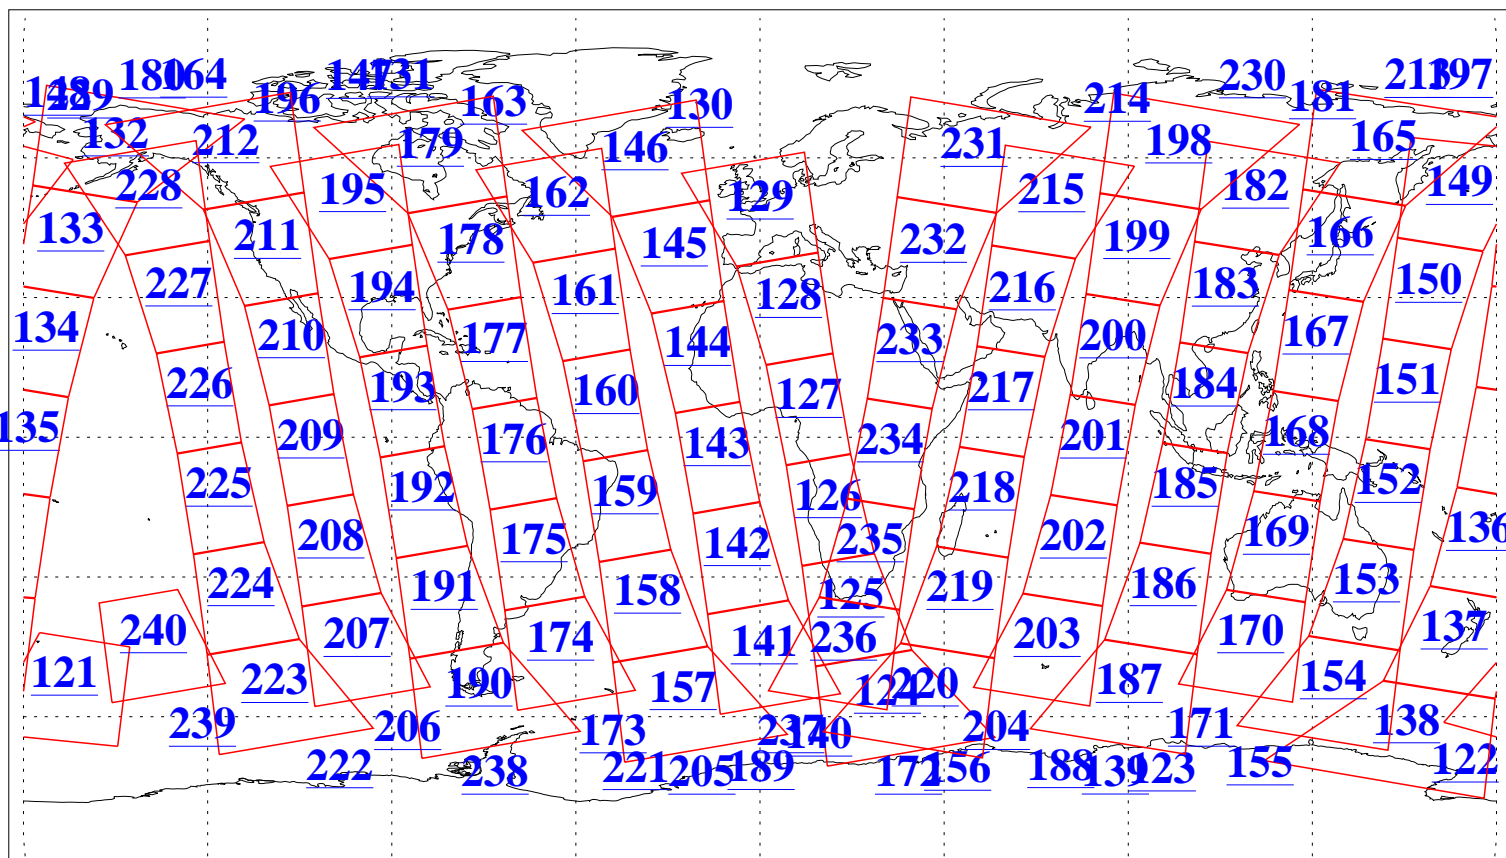

L1B Availability
AMSU Granules: 240
HSB Granules: 0
AIRS Granules: 240

12 Apr 2016
DoY 103
Aqua Day 5092
Granules: 1 to 120

Granules: 121 to 240

Legend: AMSU Available, HSB Available, AIRS Available

L1B Availability
AMSU Granules: 240
HSB Granules: 0
AIRS Granules: 240

12 Apr 2016
DoY 103
Aqua Day 5092

Ascending Granules

Descending Granules

Legend: AMSU Available, HSB Available, AIRS Available

L1B Availability
AMSU Granules: 240
HSB Granules: 0
AIRS Granules: 240

12 Apr 2016
DoY 103
Aqua Day 5092

Northern Hemisphere Granules

Southern Hemisphere Granules

Legend: AMSU Available, HSB Available, AIRS Available