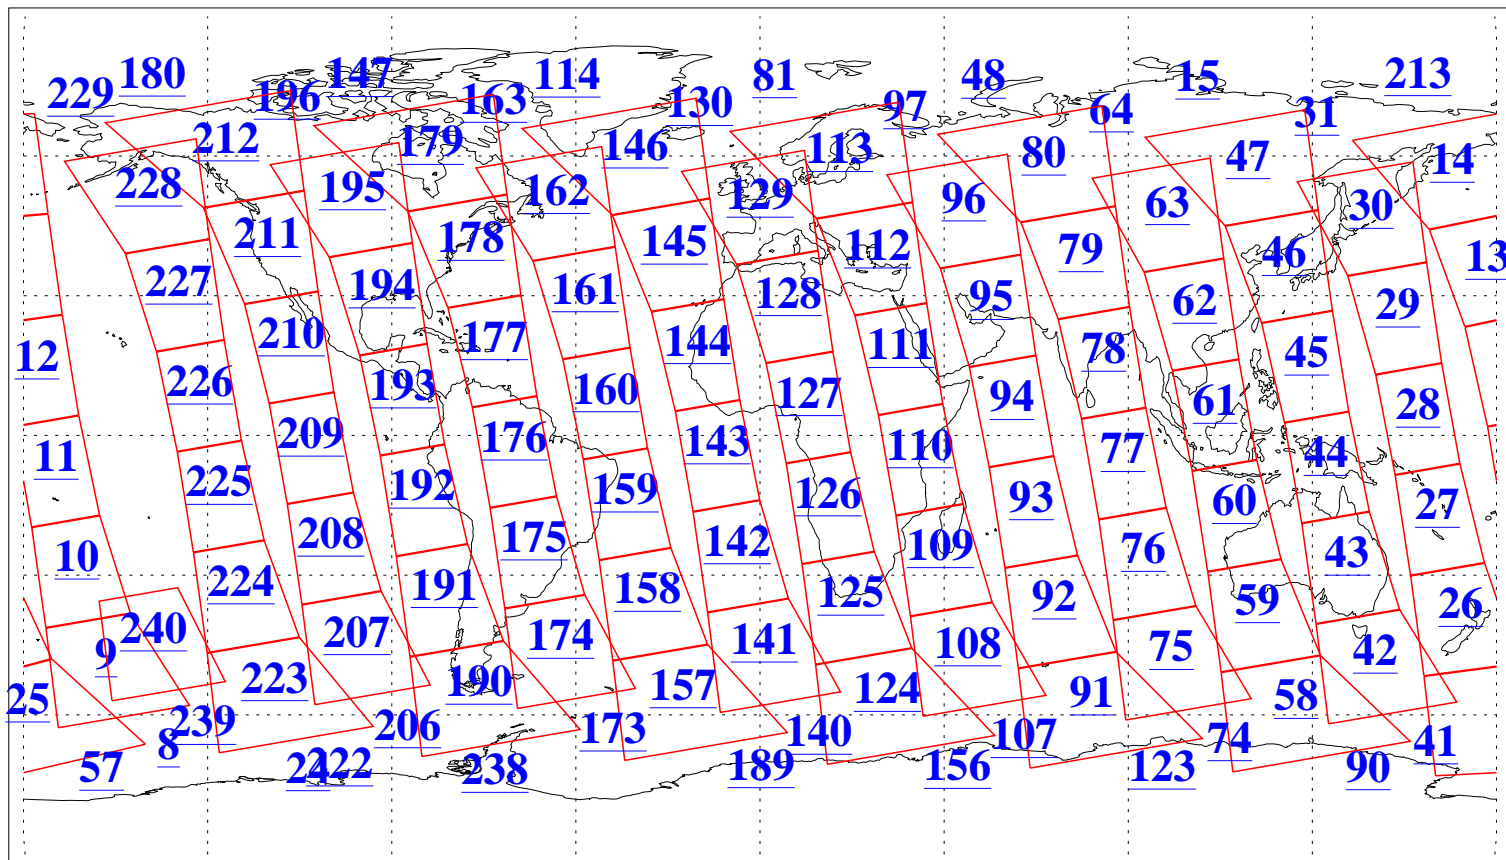

L1B Availability
AMSU Granules: 240
HSB Granules: 0
AIRS Granules: 240

12 Apr 2016
DoY 103
Aqua Day 5092
Granules: 1 to 120

Granules: 121 to 240

Legend: AMSU Available, HSB Available, AIRS Available

L1B Availability
AMSU Granules: 240
HSB Granules: 0
AIRS Granules: 240

12 Apr 2016
DoY 103
Aqua Day 5092

Ascending Granules

Descending Granules

Legend: AMSU Available, HSB Available, AIRS Available

L1B Availability
AMSU Granules: 240
HSB Granules: 0
AIRS Granules: 240

12 Apr 2016
DoY 103
Aqua Day 5092

Northern Hemisphere Granules

Southern Hemisphere Granules

Legend: AMSU Available, HSB Available, AIRS Available