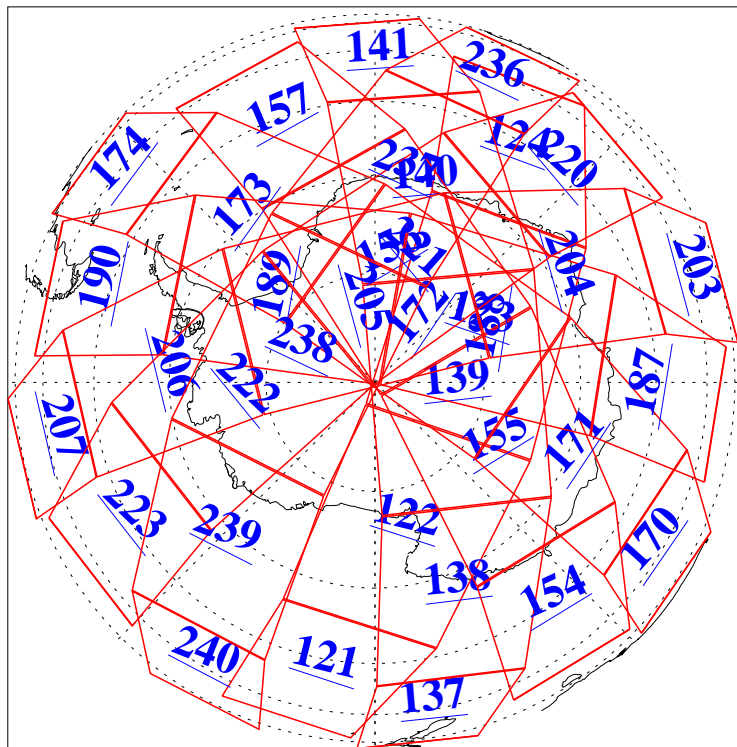

L1B Availability
AMSU Granules: 240
HSB Granules: 0
AIRS Granules: 240

12 Apr 2016
DoY 103
Aqua Day 5092
Granules: 1 to 120

Granules: 121 to 240

Legend: AMSU Available, HSB Available, AIRS Available

L1B Availability
AMSU Granules: 240
HSB Granules: 0
AIRS Granules: 240

12 Apr 2016
DoY 103
Aqua Day 5092

Ascending Granules

Descending Granules

Legend: AMSU Available, HSB Available, AIRS Available

L1B Availability
AMSU Granules: 240
HSB Granules: 0
AIRS Granules: 240

12 Apr 2016
DoY 103
Aqua Day 5092

Northern Hemisphere Granules

Southern Hemisphere Granules

Legend: AMSU Available, HSB Available, AIRS Available