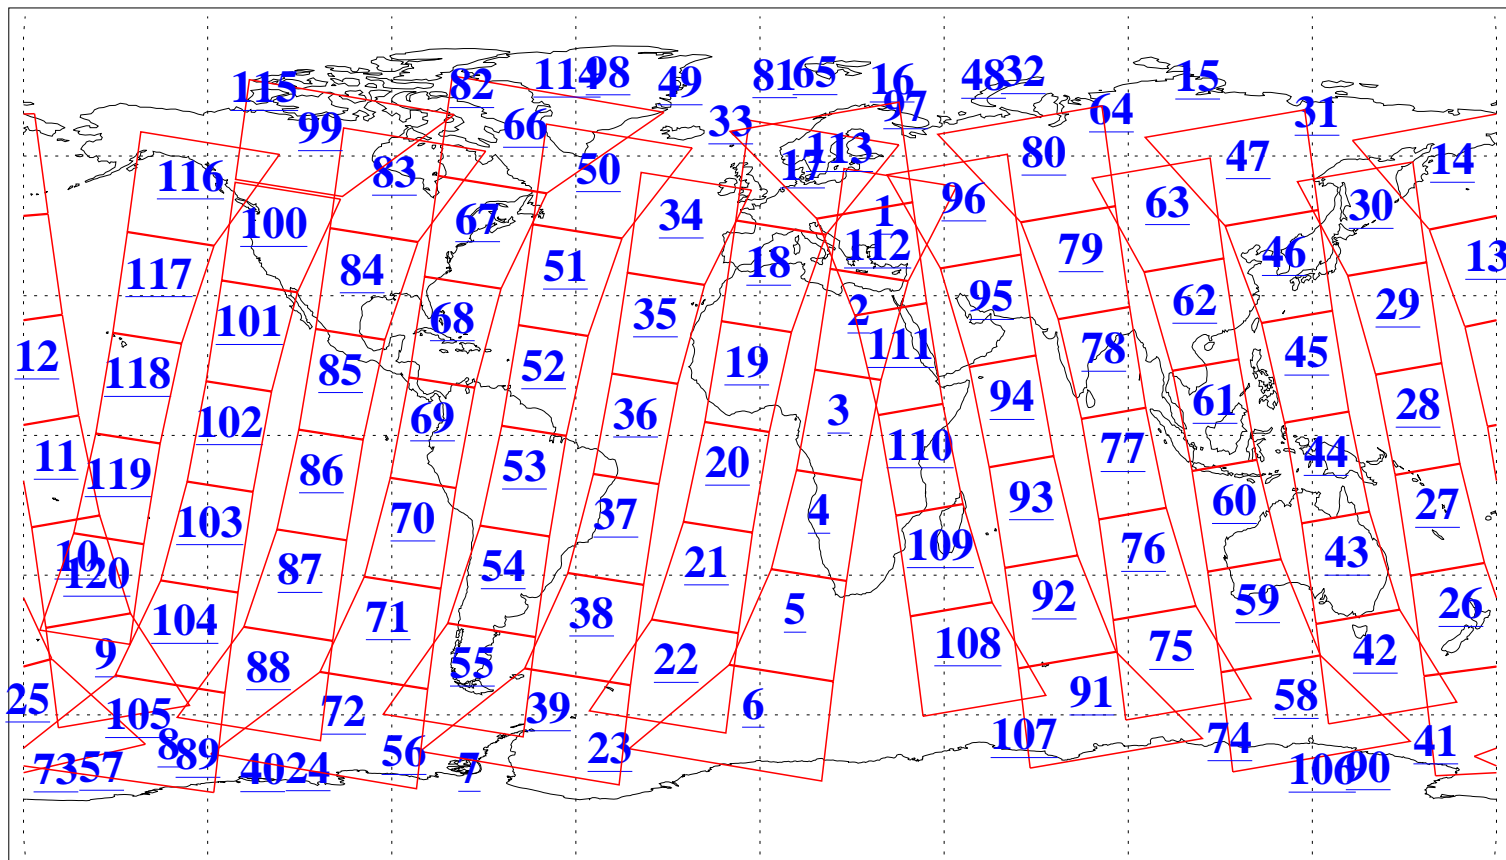

L1B Availability
AMSU Granules: 240
HSB Granules: 0
AIRS Granules: 240

12 Apr 2016
DoY 103
Aqua Day 5092
Granules: 1 to 120

Granules: 121 to 240

Legend: AMSU Available, HSB Available, AIRS Available

L1B Availability
AMSU Granules: 240
HSB Granules: 0
AIRS Granules: 240

12 Apr 2016
DoY 103
Aqua Day 5092

Ascending Granules

Descending Granules

Legend: AMSU Available, HSB Available, AIRS Available

L1B Availability
AMSU Granules: 240
HSB Granules: 0
AIRS Granules: 240

12 Apr 2016
DoY 103
Aqua Day 5092

Northern Hemisphere Granules

Southern Hemisphere Granules

Legend: AMSU Available, HSB Available, AIRS Available