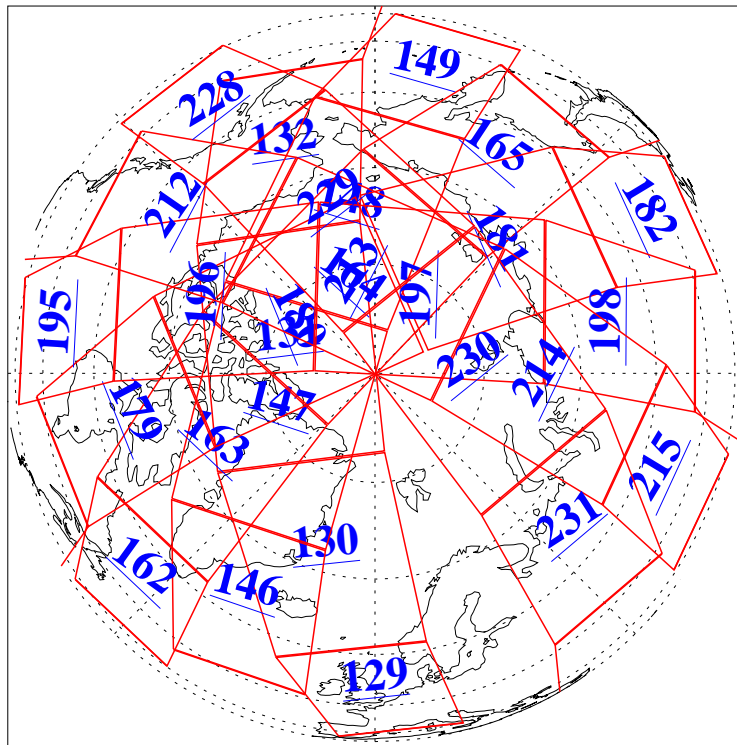

L1B Availability
AMSU Granules: 240
HSB Granules: 0
AIRS Granules: 240

12 Apr 2016
DoY 103
Aqua Day 5092
Granules: 1 to 120

Granules: 121 to 240

Legend: AMSU Available, HSB Available, AIRS Available

L1B Availability
AMSU Granules: 240
HSB Granules: 0
AIRS Granules: 240

12 Apr 2016
DoY 103
Aqua Day 5092

Ascending Granules

Descending Granules

Legend: AMSU Available, HSB Available, AIRS Available

L1B Availability
AMSU Granules: 240
HSB Granules: 0
AIRS Granules: 240

12 Apr 2016
DoY 103
Aqua Day 5092

Northern Hemisphere Granules

Southern Hemisphere Granules

Legend: AMSU Available, HSB Available, AIRS Available