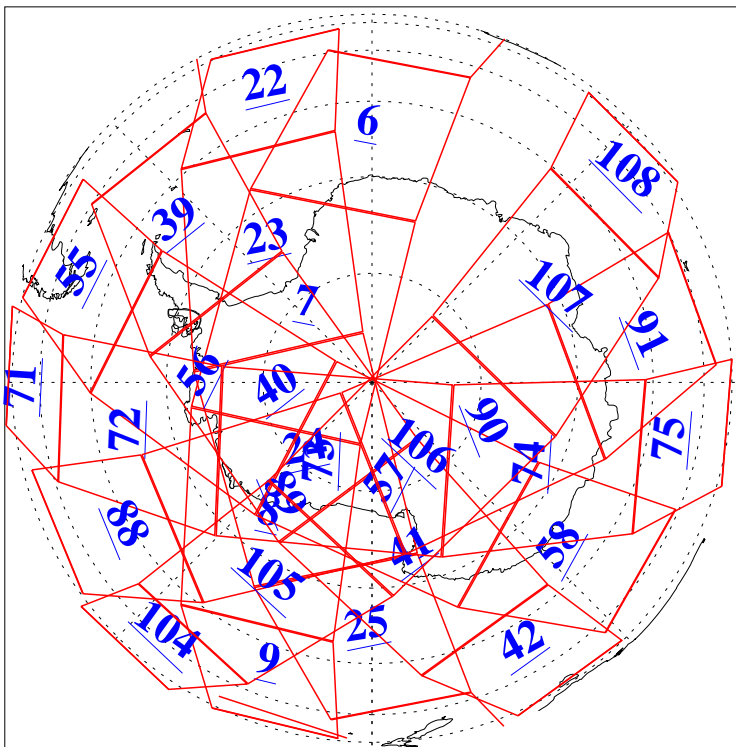

L1B Availability
AMSU Granules: 240
HSB Granules: 0
AIRS Granules: 240

12 Apr 2016
DoY 103
Aqua Day 5092
Granules: 1 to 120

Granules: 121 to 240

Legend: AMSU Available, HSB Available, AIRS Available

L1B Availability
AMSU Granules: 240
HSB Granules: 0
AIRS Granules: 240

12 Apr 2016
DoY 103
Aqua Day 5092

Ascending Granules

Descending Granules

Legend: AMSU Available, HSB Available, AIRS Available

L1B Availability
AMSU Granules: 240
HSB Granules: 0
AIRS Granules: 240

12 Apr 2016
DoY 103
Aqua Day 5092

Northern Hemisphere Granules

Southern Hemisphere Granules

Legend: AMSU Available, HSB Available, AIRS Available